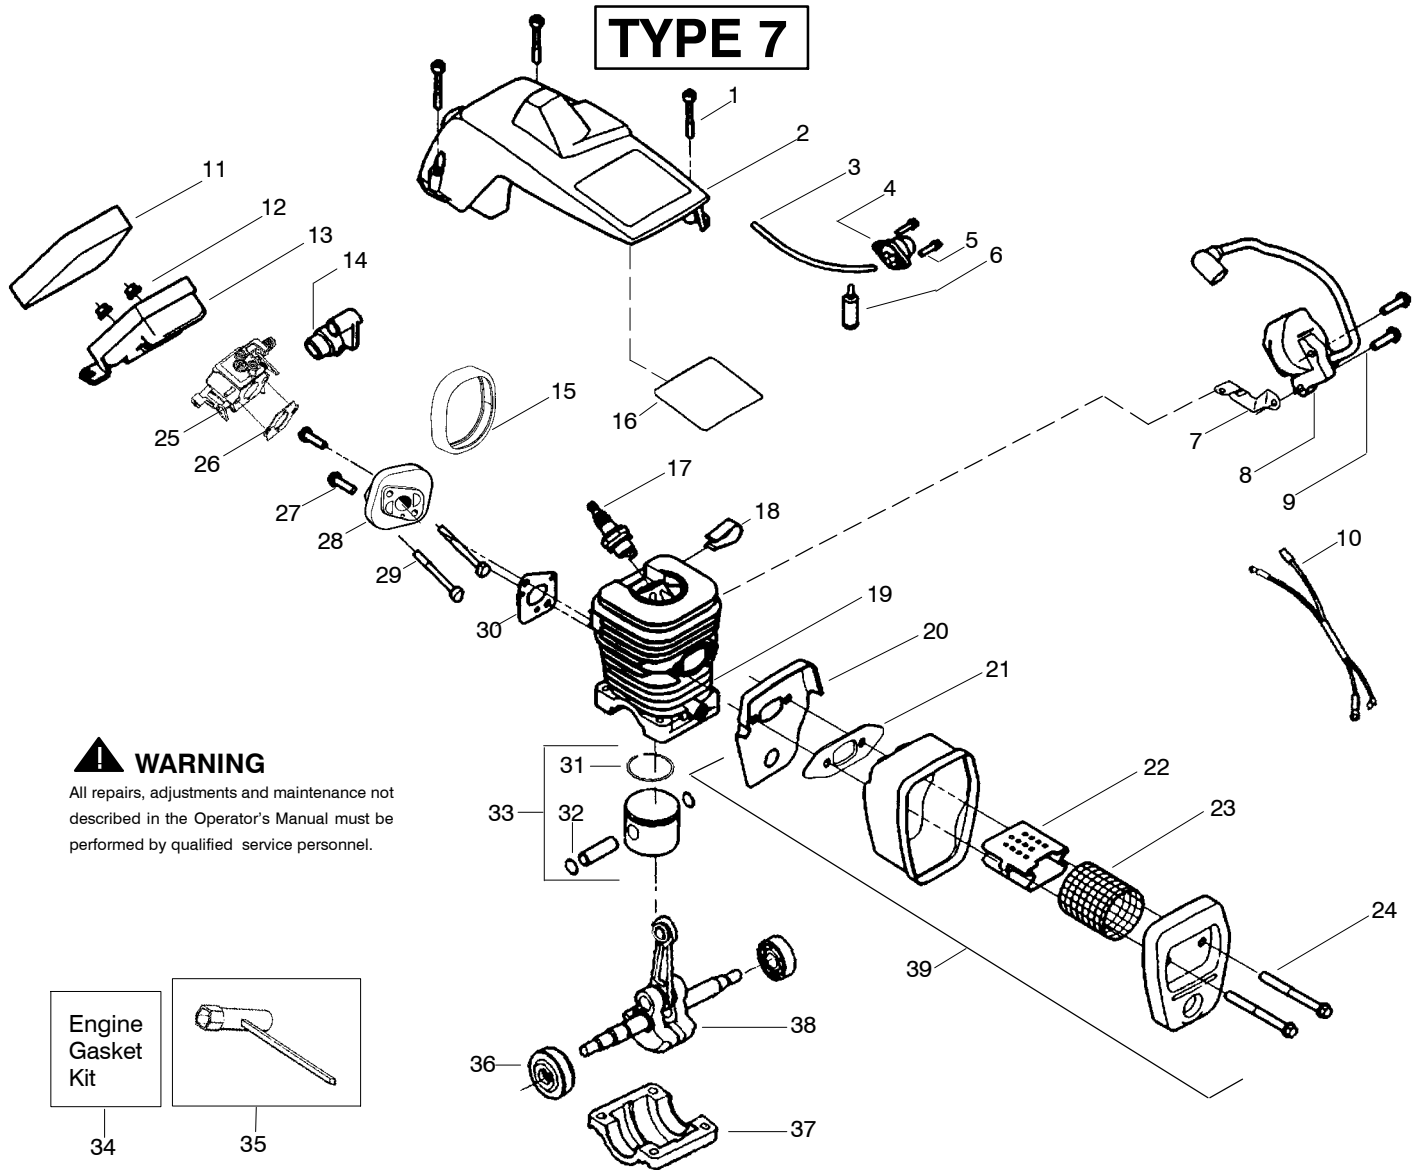

⚠ WARNING
All repairs, adjustments and maintenance not described in the Operator's Manual must be performed by qualified service personnel.

Ref.	Part No.	Description	Ref.	Part No.	Description	Ref.	Part No.	Description
1.	530016153	Screw	19.	530012550	Cylinder	33.	530071408	Kit – Piston (Incl. 31 & 32)
2.	530055637	Assy – Cylinder Shield (includes # 16)	20.	530049870	Backplate – Muffler	34.	530069608	Kit – Engine Gasket (Incl. 21, 26 & 30)
3.	530069247	Kit – Fuel Line (Small)	21.	530069608	Gasket – Muffler (kit)	35.	530031163	Bar Wrench
4.	530071835	Kit – Purge Bulb (Incl. #5)	22.	530037813	Diffuser – Muffler	36.	530056363	Assy – Seal & Bearing
5.	530015780	Screw	23.	530036103	Screen – Spark	37.	530037935	Cap – Crankcase
6.	530095646	Assy – Fuel Pick – up	24.	530016132	Bolt – Muffler	38.	530047062	Assy – Crankshaft
7.	530047442	Strap – Ground	25.	---	Kit – Carburetor	39.	530047207	Assy – Muffler (Incl. 20 – 24)
8.	530039198	Ignition Module		530071820	Zama (W – 20)			Not Shown
9.	530015814	Screw		530071821	Walbro (WT – 662)			
10.	530052296	Assy – Wire Harness	26.	530069608	Gasket – Carb. (kit)			
11.	530037793	Foam – Air Filter	27.	530016386	Screw			
12.	530016101	Nut	28.	530049700	Carb. Adapter			
13.	530057480	Assy – Air Box	29.	530016187	Screw			
14.	530035526	Grommet – Carb Adjust	30.	530069608	Gasket – Adaptor (kit)	↙	545123582	Manuals North America
15.	530054144	Seal – Carb Adapter	31.	530038729	Ring – Piston	↙	545123745	Non – Ce 1
16.	530055698	Reflector – Heat	32.	530015697	Retainer – Piston Pin		545123746	Russian
17.	952030150	Spark Plug (RCJ – 7Y)					530057757	Decal – Warning
18.	530016136	Clip – High Tension Lead					530059229	Decal – Start Inst.
							545003001	Decal – Warning (Russia)

↙ = NEW PART NUMBER FOR THIS IPL

* = REFER TO THE SERVICE REFERENCE INDICATED FOR MORE INFORMATION. (LOCATED AT END OF IPL)