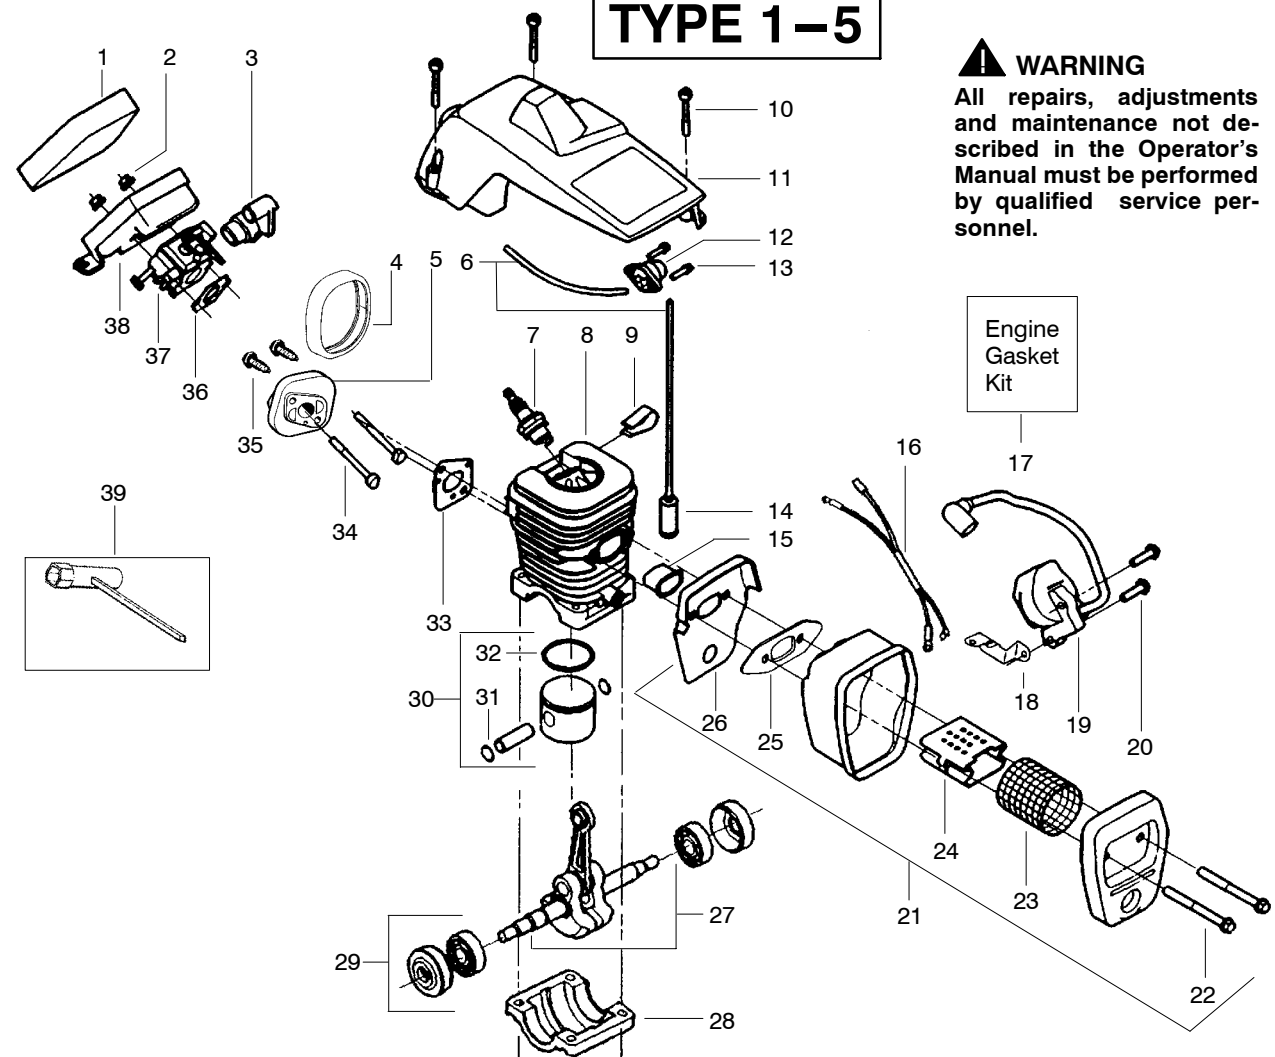

Note: Illustration may differ from actual model due to design changes

TYPE 1-5

Ref.	Part No.	Description	Ref.	Part No.	Description	Ref.	Part No.	Description
1.	530037793	Foam - Air Filter	14.	530095646	Fuel Pick-up Ass'y.	31.	530015697	Retainer - Piston Pin
2.	530016101	Nut	15.	530037652	Heat Insulator	32.	---	Ring - Piston
3.	530035526	Grommet - Carb Adjust	16.	530052296	Assy. - Wire Harness		530029805	2050,2150,2175
4.	*****	Seal - Carb Adapter	17.	530069608	Kit - Engine Gasket (Incl. 25, 33 & 36)		530038729	2375
5.	530049700	Carb. Adapter	18.	530047442	Strap - Ground	33.	530069608	Gasket - Carb. Adapter
6.	530069247	Fuel Line Kit (Small)	19.	530039167	Module - Ignition	34.	530016187	Screw
7.	952030150	Spark Plug (RCJ-7Y)	20.	530015814	Screw	35.	530016386	Screw
8.	---	Cylinder Kit	21.	530047207	Assy - Muffler (Incl. 22 - 26)	36.	530069608	Gasket - Carburetor
	530069606	2050,2150,2175 (type 1-5)				37.	530069703	Kit - Carburetor (WT - 324)
	530069607	2375 (Type 1-5)	22.	530016132	Screw	38.	530037804	Housing - Air Filter
9.	530016136	Clip - High Tension Lead	23.	530036103	Screen - Spark	39.	530031163	Wrench - Bar
10.	530016153	Screw	24.	530037813	Diffuser - Muffler			Not Shown
11.	---	Cylinder Shield	25.	530069608	Gasket - Muffler			---
	530069964	2050,2150	26.	530049870	Backplate - Muffler			Operator Manual
	530049227	2175,2375	27.	530047062	Assy. - Crankshaft			Type 1,2,3,4
12.	530047213	Air Purge Ass'y.	28.	530037935	Cap - Crankcase			Type 5
13.	530015780	Screw	29.	530056363	Assy. - Seal & Bearing			Decal Instruction
			30.	---	Kit - Piston (Incl. 31 & 32)			Decal Stop
				530069604	2050,2150,2175 (Type 1-5)			
				530069605	2375 (Type 1-5)			

✓ = NEW PART NUMBER FOR THIS IPL   * = REFER TO THE SERVICE REFERENCE INDICATED FOR MORE INFORMATION. (LOCATED AT END OF IPL)
● = THESE PARTS ARE ILLUSTRATED FOR CLARITY. ORDER COMPLETE ASSEMBLY.