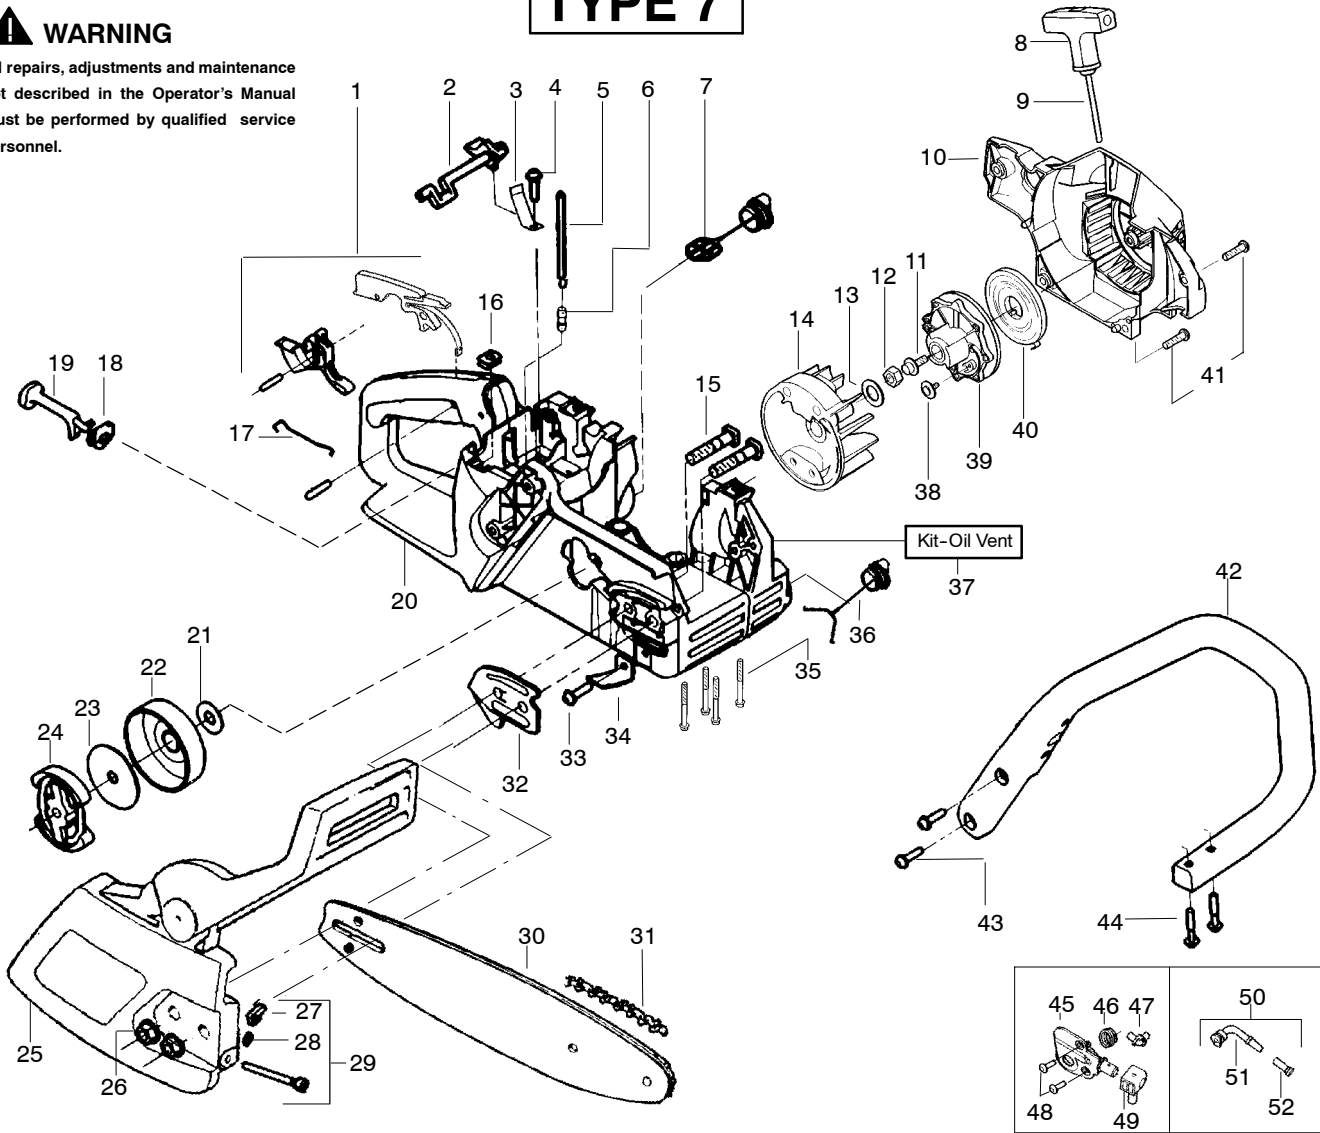

Ref.	Part No.	Description	Ref.	Part No.	Description	Ref.	Part No.	Description
1.	530071832	Kit-Trigger & Lockout	20.	530058909	Assy-Chassis	34.	530029850	Chain Catcher
2.	530038227	Lever-Switch (Includes Pin)	21.	530015907	Washer - Thrust	35.	530016132	Screw
3.	530016149	Spring-Switch	22.	530047061	Assy-Drum W/brg.	36.	530010846	Assy-Oil Cap
4.	530015775	Screw	23.	530015611	Washer-Clutch	37.	530071666	Kit-Oil Vent
5.	530069216	Kit-Fuel Line (Large)	24.	530014949	Assy. - Clutch	38.	530016080	Screw
6.	530023877	Fitting	25.	---	Assy-Chain Brake (2050,2150)	39.	530037817	Pulley-Starter
7.	530047192	Assy-Fuel Cap		545139906	(2175,2375)	40.	530027531	Spring-Starter
8.	530037485	Handle-Starter	26.	530015917	Nut-Bar Mounting	41.	530015892	Screw
9.	530069232	Kit-Rope	27.	530015826	Pin-Bar Adjust	42.	530056798	Handle-Front
10.	---	Housing-Fan (2050,2150)	28.	530038593	Retainer-Bar Adjust	43.	530015814	Screw
	530049334	(2175,2375)	29.	530069611	Kit-Bar Adjust (incl.27,28)	44.	530015940	Screw
	530049337		30.	952044368	Bar - 14"	45.	530071259	Kit-Oil Pump (incl 46,47,49)
11.	530015920	Screw		952044370	Bar-16"	46.	530037820	Gear-Worm Spring
12.	530016134	Nut-Flywheel		952044418	Bar-18"	47.	530049477	Elbow-Oil Pickup
13.	530015127	Washer-Flywheel	31.	952051209	Chain-14"	48.	530016064	Screw
14.	530039187	Assy-Flywheel		952051211	Chain-16"	49.	530019206	Seal Block
15.	530016133	Bolt-Bar Mounting		952051338	Chain-18"	50.	530047663	Assy-Oil-Pickup (Incl. 51,52)
16.	530015922	Nut-Speed	32.	530038238	Plate-Bar Mounting	51.	530038373	Pickup-Oiler
17.	530037809	Wire-Throttle	33.	530015814	Screw	52.	530056533	Filter-Oil
18.	530049005	Grommet-Choke Knob						
19.	530047989	Lever-Choke						