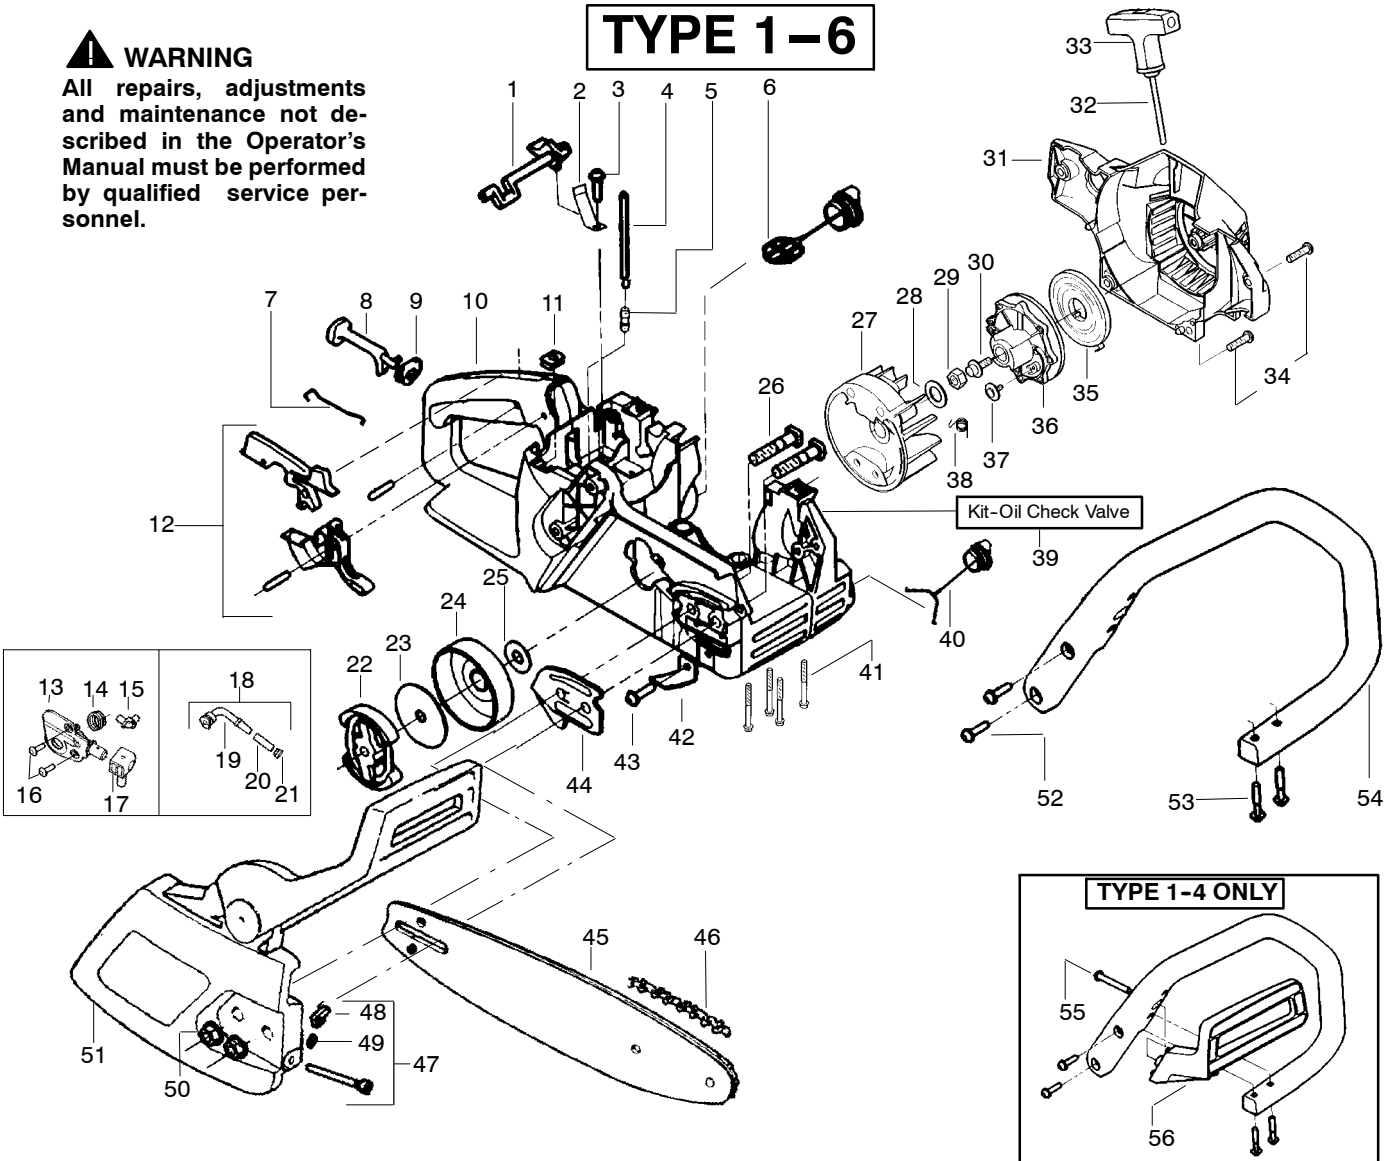

⚠ WARNING
All repairs, adjustments and maintenance not described in the Operator's Manual must be performed by qualified service personnel.

TYPE 1-6

Ref.	Part No.	Description	Ref.	Part No.	Description	Ref.	Part No.	Description
1.	530038227	Lever-Switch (Incl. Pin)	23.	530015611	Washer-Clutch	44.	530038238	Plate-Bar Mounting
2.	530016149	Spring-Switch	24.	530047061	Assy-Drum W/brg.	45.	952044368	Bar - 14"
3.	530015775	Screw	25.	530015907	Washer - Thrust		952044370	Bar - 16"
4.	530069216	Kit-Fuel Line (Large)	26.	530016133	Bolt-Bar Mounting		952044418	Bar - 18"
5.	530023877	Fitting	27.	530039209	Assy-Flywheel	46.	952051209	Chain - 14"
6.	530047192	Assy-Fuel Cap	28.	530015127	Washer-Flywheel		952051211	Chain - 16"
7.	530037809	Wire-Throttle	29.	530016134	Nut-Flywheel		952051338	Chain - 18"
8.	530047989	Lever-Choke	30.	530015920	Screw	47.	530069611	Kit-Bar Adjust (incl. 48, 49)
9.	530038406	Grommet-Choke Knob	31.	---	Housing-Fan	48.	530015826	Pin-Bar Adjust
10.	530069822	Assy-Chassis		530049334		49.	530038593	Retainer-Bar Adjust
11.	530015922	Nut-Speed		530049337	2050,2150 2175,2375	50.	530015917	Nut-Bar Mounting
12.	530071305	Kit-Trigger & Lockout	32.	530069232	Kit-Rope	51.	---	Assy-Chain Brake
13.	530071259	Kit-Oil Pump (incl 14,15,17)	33.	530037485	Handle-Starter		530054735	2050,2150
14.	530037820	Gear-Worm Spring	34.	530015892	Screw		530054740	2175,2375
15.	530049477	Elbow-Oil Pickup	35.	530027531	Spring-Starter			(Type 1,2,3,4,5,6)
16.	530016064	Screw	36.	530037817	Pulley-Starter	52.	530015814	Screw
17.	530019206	Seal Block	37.	530016080	Screw	53.	530015940	Screw
18.	530047663	Assy-Oil-Pickup (Incl. 19, 20 & 21)	38.	530023817	Screw - Starter Dog	54.	530056798	Handle-Front
19.	530038373	Pickup-Oiler	39.	530071666	Kit-Oil Check Valve	55.	530016020	Bolt-Handguard (Type 1-4 only)
20.	530037821	Filter-Oil	40.	530010846	Assy-Oil Cap			Handguard (Type 1-4 only)
21.	530030189	Plug-Oil Filter	41.	530016132	Screw	56.	530038224	Handguard (Type 1-4 only)
22.	530014949	Assy. - Clutch	42.	530029850	Chain Catcher			
			43.	530015814	Screw			

✓ = NEW PART NUMBER FOR THIS IPL

★ = REFER TO THE SERVICE REFERENCE INDICATED FOR MORE INFORMATION. (LOCATED AT END OF IPL)