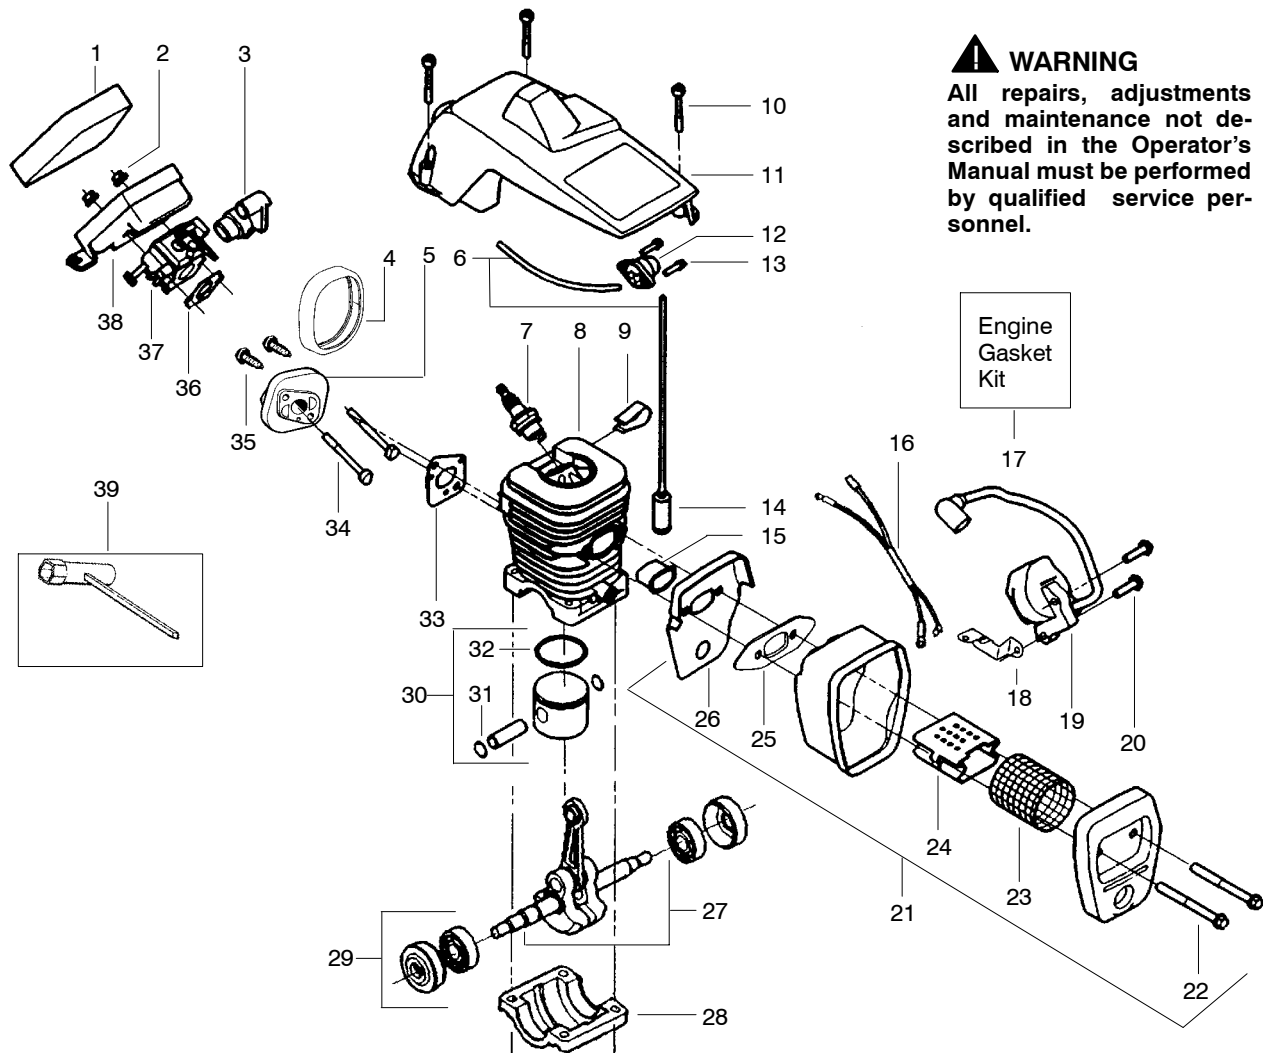

PARTS LIST NO. 530083628		Poulan® PARTS LIST	CHAIN SAW MODEL(S) 2050, 2150, 2175, 2375 – Wildthing	
DATE 3/06/07	REPLACES 530083628 – 11/29/06		Note: Illustration may differ from actual model due to design changes	PAGE NO. 4

TYPE 6

⚠ WARNING
All repairs, adjustments and maintenance not described in the Operator's Manual must be performed by qualified service personnel.

Ref.	Part No.	Description	Ref.	Part No.	Description	Ref.	Part No.	Description
1.	530037793	Foam – Air Filter	14.	530095646	Fuel Pick-up Ass'y.	31.	530015697	Retainer – Piston Pin
2.	530016101	Nut	15.	530037652	Heat Insulator	32.	530038729	Ring – Piston
3.	530035526	Grommet – Carb Adjust	16.	530052296	Assy. – Wire Harness	33.	530069608	Gasket – Carb. Adapter
4.	*****	Seal – Carb Adapter	17.	530069608	Kit – Engine Gasket (Incl. 25, 33 & 36)	34.	530016187	Screw
5.	530049700	Carb. Adapter	18.	530047442	Strap – Ground	35.	530016386	Screw
6.	530069247	Fuel Line Kit (Small)	19.	530039198	Module – Ignition	36.	530069608	Gasket – Carburetor
7.	952030150	Spark Plug (RCJ – 7Y)	20.	530015814	Screw	37.	530071620	Kit – Carburetor (WT – 624)
8.	530071412	Kit – Cylinder	21.	530047207	Assy – Muffler (Incl. 22 – 26)	38.	530057480	Housing – Air Filter
9.	530016136	Clip – High Tension Lead	22.	530016132	Screw	39.	530031163	Wrench – Bar
10.	530016153	Screw	23.	530036103	Screen – Spark	Not Shown		
11.	---	Cylinder Shield	24.	530037813	Diffuser – Muffler	---	530163675	Operator Manual Type 6
	530071310	2050, 2150	25.	530069608	Gasket – Muffler	530057757		Decal Warning
	530049227	2175, 2375	26.	530049870	Backplate – Muffler			
12.	530047213	Air Purge Ass'y.	27.	530047062	Assy. – Crankshaft			
13.	530015780	Screw	28.	530037935	Cap – Crankcase			
			29.	530056363	Assy. – Seal & Bearing			
			30.	530071408	Kit – Piston (Incl. 31 & 32)			

✓ = NEW PART NUMBER FOR THIS IPL   * = REFER TO THE SERVICE REFERENCE INDICATED FOR MORE INFORMATION. (LOCATED AT END OF IPL)
● = THESE PARTS ARE ILLUSTRATED FOR CLARITY. ORDER COMPLETE ASSEMBLY.