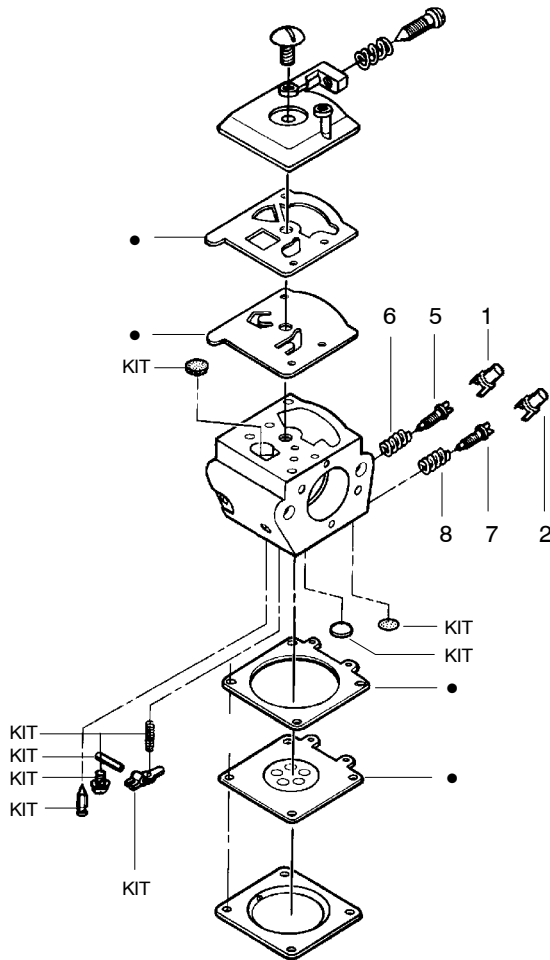

✓ = NEW PART NUMBER FOR THIS IPL * = REFER TO THE SERVICE REFERENCE INDICATED FOR MORE INFORMATION. (LOCATED AT END OF IPL)
● = THESE PARTS ARE ILLUSTRATED FOR CLARITY. ORDER COMPLETE ASSEMBLY.

⚠ WARNING
All repairs, adjustments and maintenance not described in the Operator's Manual must be performed by qualified service personnel.

↙ = NEW PART NUMBER FOR THIS IPL

* = REFER TO THE SERVICE REFERENCE INDICATED FOR MORE INFORMATION. (LOCATED AT END OF IPL)

Carburetor Assembly – WT324 – #530069703

Ref.	Part No.	Description
1.	530038479	Limiter Cap – High (brown)
2.	530038478	Limiter Cap – Low (tan)
3.	530069826	Carburetor Repair Kit (KIT = Indicates Contents)
4.	530069844	Gasket Diaphragm Kit (● Indicates Contents)
5.	530035383	Needle – Low Speed
6.	530035293	Needle Spring – Low Speed
7.	530035384	Needle – High Speed
8.	530035295	Needle Spring – High Speed