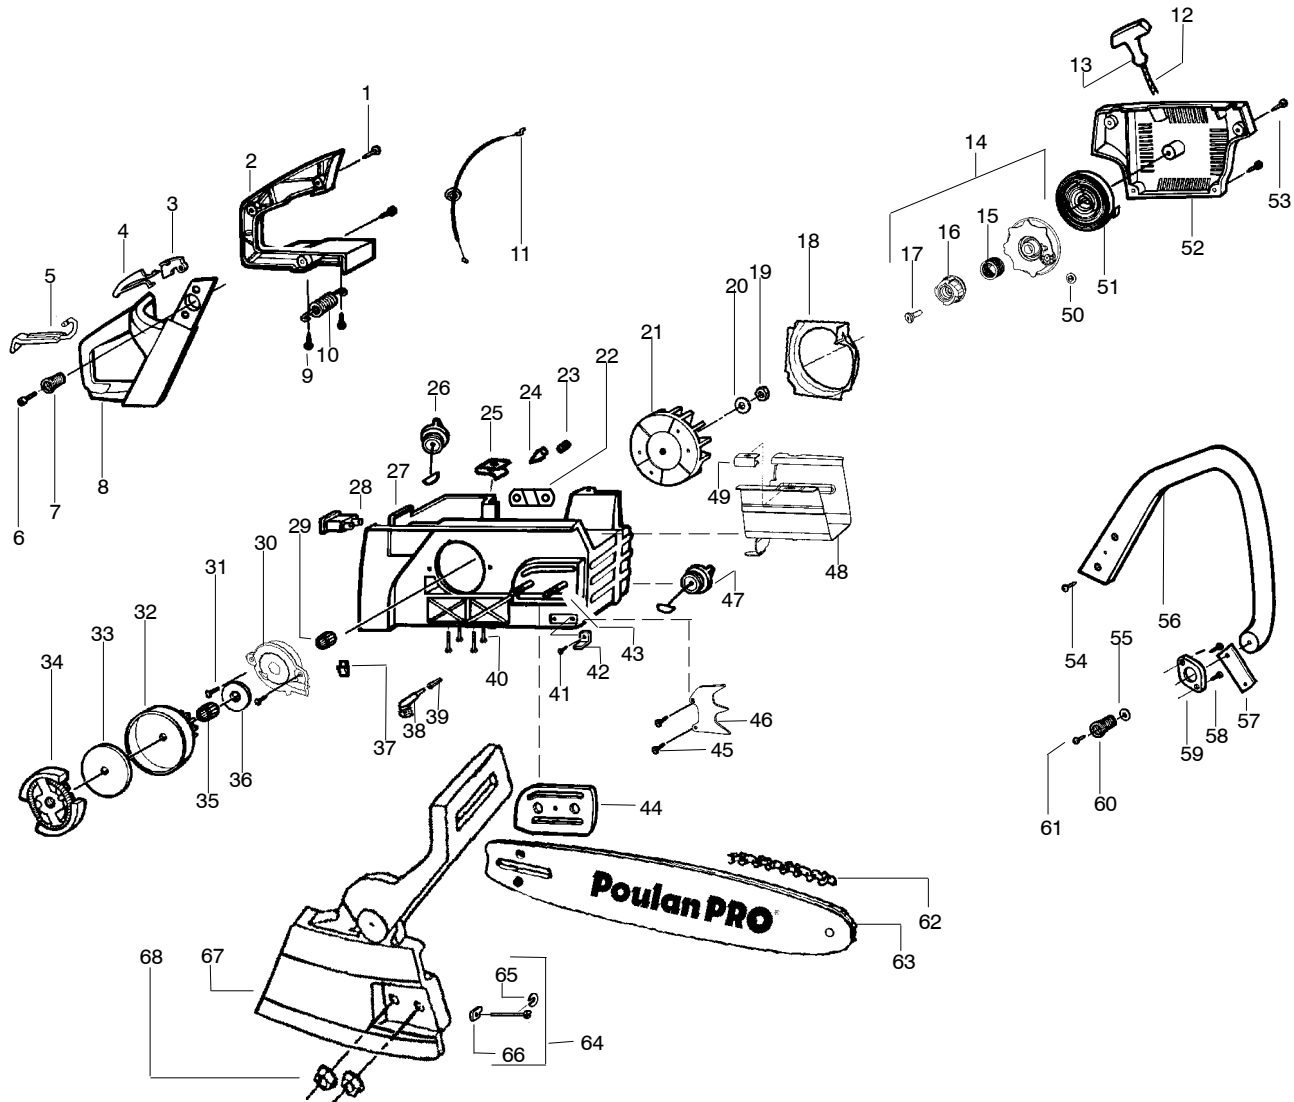

Ref.	Part No.	Description	Ref.	Part No.	Description	Ref.	Part No.	Description
1.	530015957	Screw	26.	530010845	Assy-Fuel Cap	50.	530016392	Screw
2.	530071272	Cover-Handle (kit)	27.	530037551	Assy-Chassis (Incl. 22,23,24,26,43,47)	51.	530042095	Spring-Recoil
3.	530036097	Trigger-Throttle				52.	545008803	Housing-Fan
4.	530036098	Lockout-Throttle				53.	530015892	Screw
5.	530053443	Lever-Choke	28.	530069572	Kit-Switch	54.	530015814	Screw
6.	530015937	Screw	29.	530029833	Worm-Oil Pump	55.	530015158	Washer
7.	530038985	Spring-Isolator	30.	530014410	Assy.-Oil Pump	56.	530038327	Handle-Front
8.	530071272	Handle-Rear (kit)	31.	530015896	Screw	57.	530036113	Front Strap-AV
9.	530015906	Screw	32.	530069342	Kit-Clutch Drum (Incl. #35)	58.	530015775	Screw-Plate
10.	530038986	Spring-Isolator	33.	530015611	Washer-Clutch	59.	530036101	Plate-Isolator
11.	530038471	Assy-Throttle Cable (Incl. Grommet)	34.	530014949	Assy-Clutch	60.	530038985	Spring-Isolator
12.	530069232	Kit-Rope	35.	530032119	Bearing-Clutch	61.	530015984	Screw
13.	530056422	Handle-Starter	36.	530015907	Washer-Thrust	62.	952051310	Chain"- 20"
14.	530071966	Kit-Starter EPS (Incl. 15,16,17,50)	37.	530019174	Seal-Oil	63.	545049001	Bar -20"
15.	530021180	Spring EPS	38.	545047801	Pickup-Oil	64.	530069611	Kit-Bar Adjust (Incl. 65,66)
16.	530059677	Hub-Starter EPS	39.	530056533	Filter-Oil	65.	530038593	Retainer-Bar Adjust
17.	530021179	Screw-Shoulder	40.	530016037	Screw	66.	530015826	Pin-Bar Adjust
18.	530047667	Plate-Baffle Fan	41.	530015814	Screw	67.	530054819	Assy-ChainBrake
19.	530016134	Nut-Flywheel	42.	530029850	Chain Catcher	68.	530015917	Nut-Bar Mounting
20.	530015127	Washer-Flywheel	43.	530015877	Bar Bolt			
21.	530059637	Assy-Flywheel	44.	530047855	Bar Plate			
22.	530036043	Plate-Support (Bar Stud)	45.	530016439	Screw			
23.	530029868	Plug-Vent	46.	530014381	Kit-Spike Assy (incl#45)			
24.	530026119	Valve-Check	47.	530057236	Assy-Oil Cap			
25.	530015922	Nut-Speed	48.	530055406	Shield-Heat			
			49.	530055322	Clip-"U"			

✓ = NEW PART NUMBER FOR THIS IPL

* = REFER TO THE SERVICE REFERENCE INDICATED FOR MORE INFORMATION. (LOCATED AT END OF IPL)