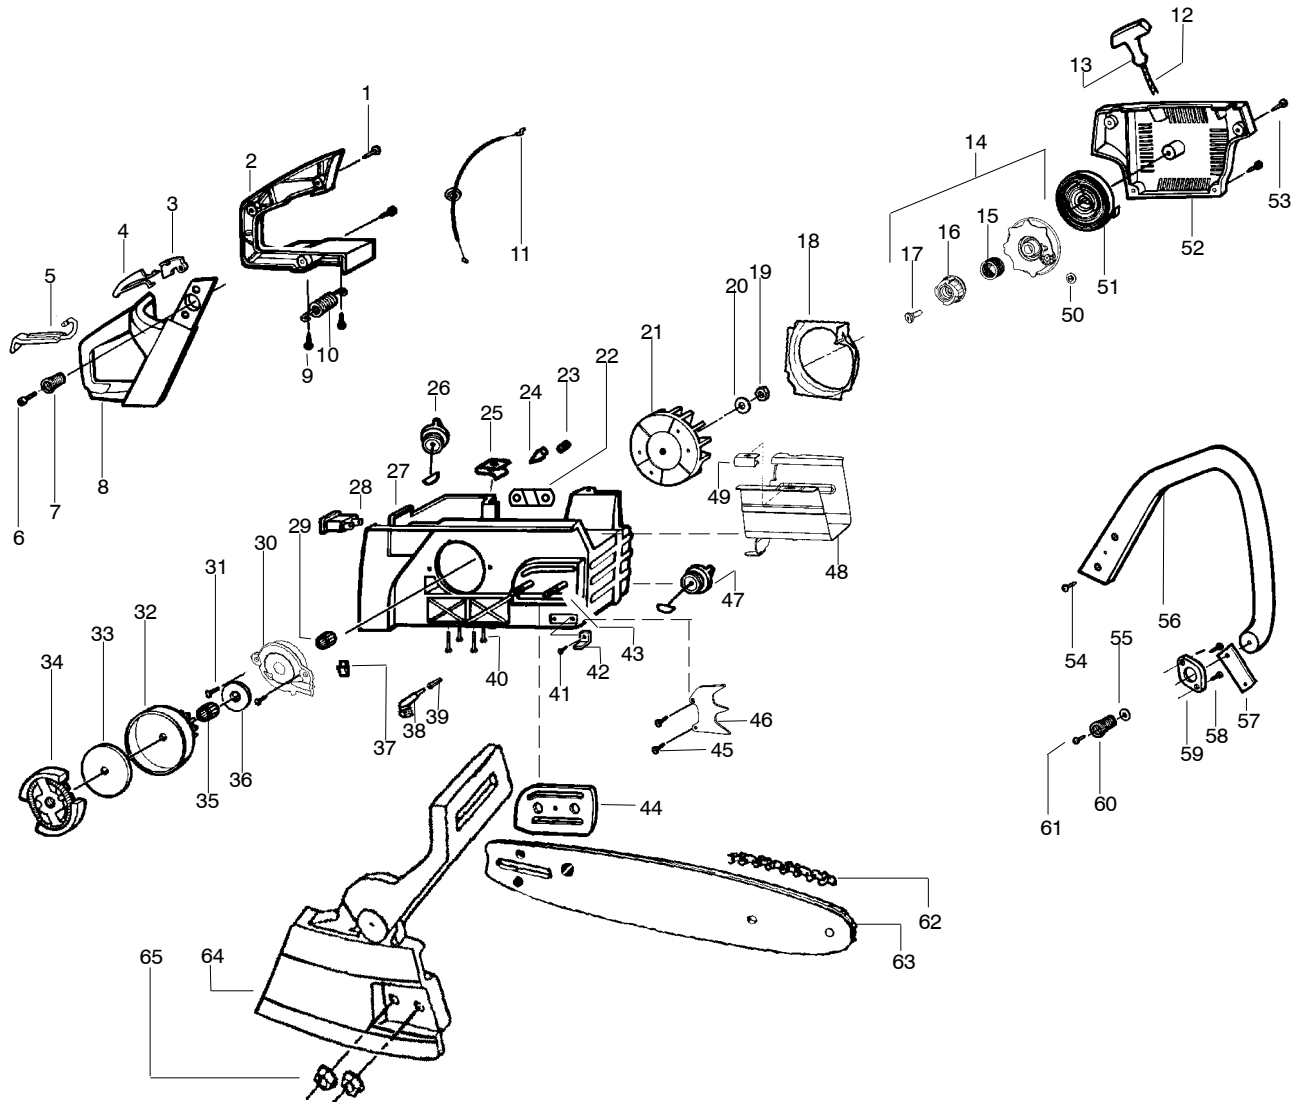

Ref.	Part No.	Description	Ref.	Part No.	Description	Ref.	Part No.	Description
1.	530015957	Screw	26.	530010845	Assy-Fuel Cap	50.	530016392	Screw
2.	530071272	Cover-Handle (kit)	27.	530037551	Assy-Chassis (Incl. 22,23,24,26,43,47)	51.	530042095	Spring-Recoil
3.	530036097	Trigger-Throttle				52.	545008803	Housing-Fan
4.	530036098	Lockout-Throttle	28.	530069572	Kit-Switch	53.	530015892	Screw
5.	530053443	Lever-Choke	29.	530029833	Worm-Oil Pump	54.	530015814	Screw
6.	530015937	Screw	30.	530014410	Assy.-Oil Pump	55.	530015158	Washer
7.	530038985	Spring-Isolator	31.	530015896	Screw	56.	530038327	Handle-Front
8.	530071272	Handle-Rear (kit)	32.	530069342	Kit-Clutch Drum (Incl. #35)	57.	530036113	Front Strap-AV
9.	530015906	Screw	33.	530015611	Washer-Clutch	58.	530015775	Screw-Plate
10.	530038986	Spring-Isolator	34.	530014949	Assy-Clutch	59.	530036101	Plate-Isolator
11.	530038471	Assy-Throttle Cable (Incl. Grommet)	35.	530032119	Bearing-Clutch	60.	530038985	Spring-Isolator
12.	530069232	Kit-Rope	36.	530015907	Washer-Thrust	61.	530015984	Screw
13.	530049797	Handle-Starter	37.	530019174	Seal-Oil	62.	952051310	Chain"- 20"
14.	530071966	Kit-Starter EPS (Incl. 15,16,17,50)	38.	545047801	Pickup-Oil	63.	952044815	Bar -20" Quick Adjust
15.	530021180	Spring EPS	39.	530056533	Filter-Oil	64.	530054804	Assy-ChainBrake
16.	530059677	Hub-Starter EPS	40.	530016037	Screw	65.	530015917	Nut-Bar Mounting
17.	530021179	Screw-Shoulder	41.	530015814	Screw			
18.	530047667	Plate-Baffle Fan	42.	530029850	Chain Catcher			
19.	530016134	Nut-Flywheel	43.	530015877	Bar Bolt			
20.	530015127	Washer-Flywheel	44.	530047855	Bar Plate			
21.	530059637	Assy-Flywheel	45.	530016439	Screw			
22.	530036043	Plate-Support (Bar Stud)	46.	530014381	Kit-Spike Assy (incl#45)			
23.	530029868	Plug-Vent	47.	530057236	Assy-Oil Cap			
24.	530026119	Valve-Check	48.	530055406	Shield-Heat			
25.	530015922	Nut-Speed	49.	530055322	Clip-"U"			

✓ = NEW PART NUMBER FOR THIS IPL

* = REFER TO THE SERVICE REFERENCE INDICATED FOR MORE INFORMATION. (LOCATED AT END OF IPL)