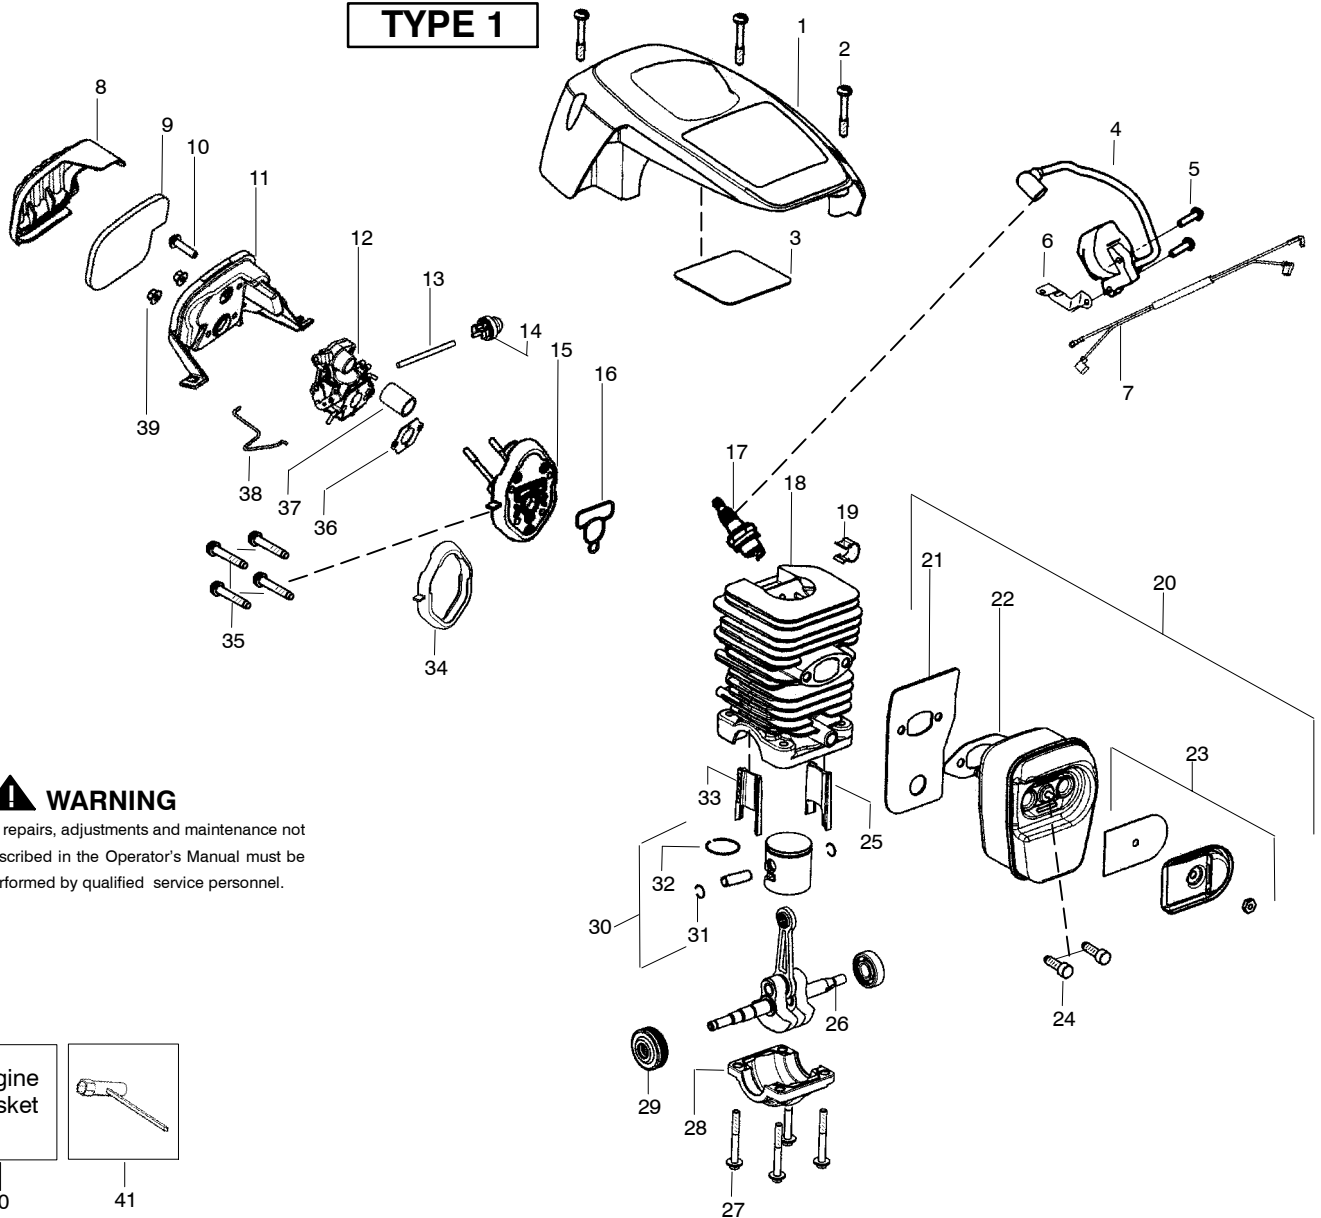

PARTS LIST NO. 530165403		Poulan® PARTS LIST	CHAIN SAW MODEL(s) P3416
DATE 7/03/08	Replaces 530165403 - 6/06/08		NOTE: Illustration may differ from actual model due to design changes

TYPE 1

WARNING

All repairs, adjustments and maintenance not described in the Operator's Manual must be performed by qualified service personnel.

Ref.	Part No.	Description	Ref.	Part No.	Description	Ref.	Part No.	Description
1.	530058837	Shield-Cylinder (incl. #3)	16.	530071894	Gasket-cyl. o-ring (kit)	34.	530071894	Seal-Adaptor (kit)
2.	530016153	Screw	17.	952030150	Accy-Spark Plug (RCJ-7Y)	35.	530016426	Screw
3.	530059006	Reflector-Tape	18.	530071884	Kit-Cylinder (Incl. 25,33)	36.	530071894	Gasket-Carb. (kit)
4.	530039198	Module - Ignition	19.	530016136	Clip-High Tension Lead	37.	530057926	Tube-Intake
5.	530016432	Screw	20.	530071887	Kit-Muffler (Incl. 21-23,24)	38.	530057909	Wire-Throttle
6.	530047442	Strap-Ground	21.	530057942	Backplate-Muffler	39.	530016101	Nut-Carb.
7.	530057943	Assy-Wire Harness	22.	530071894	Gasket-Muffler (kit)	40.	530071894	Kit-Gasket (Incl. 16,22,34,36)
8.	530058687	Cover-Air Filter	23.	530071886	Kit-Spark Arrestor	41.	530031163	Wrench-Bar
9.	530057925	Filter-Air	24.	530016338	Bolt-Muffler			Not Shown
10.	530016425	Screw	25.	530057885	Insert-Left (black) Cyl.			
11.	530057892	Housing-Air Filter	26.	530012537	Assy-Crankshaft/Rod			
12.	---	Carburetor	27.	530016417	Bolt			
	530035590	Zama W-26	28.	530057941	Cap-Crankcase			
13.	530069247	Kit-Fuel Line (Small)	29.	530056363	Assy-Bearing/Seal			
14.	530047721	Bulb-Purge "snap-in"	30.	530071883	Kit-Piston (Incl. 31,32)	545047535		Manual-Operator
15.	530071889	Kit-Carb. Adaptor (Incl. # 16,34,37)	31.	530015697	Retainer-Piston Pin	530059107		Decal-Warning
			32.	530038729	Ring-Piston	530058840		Decal-Start/Stop Inst.
			33.	530057886	Insert-Right (gray) Cyl.			