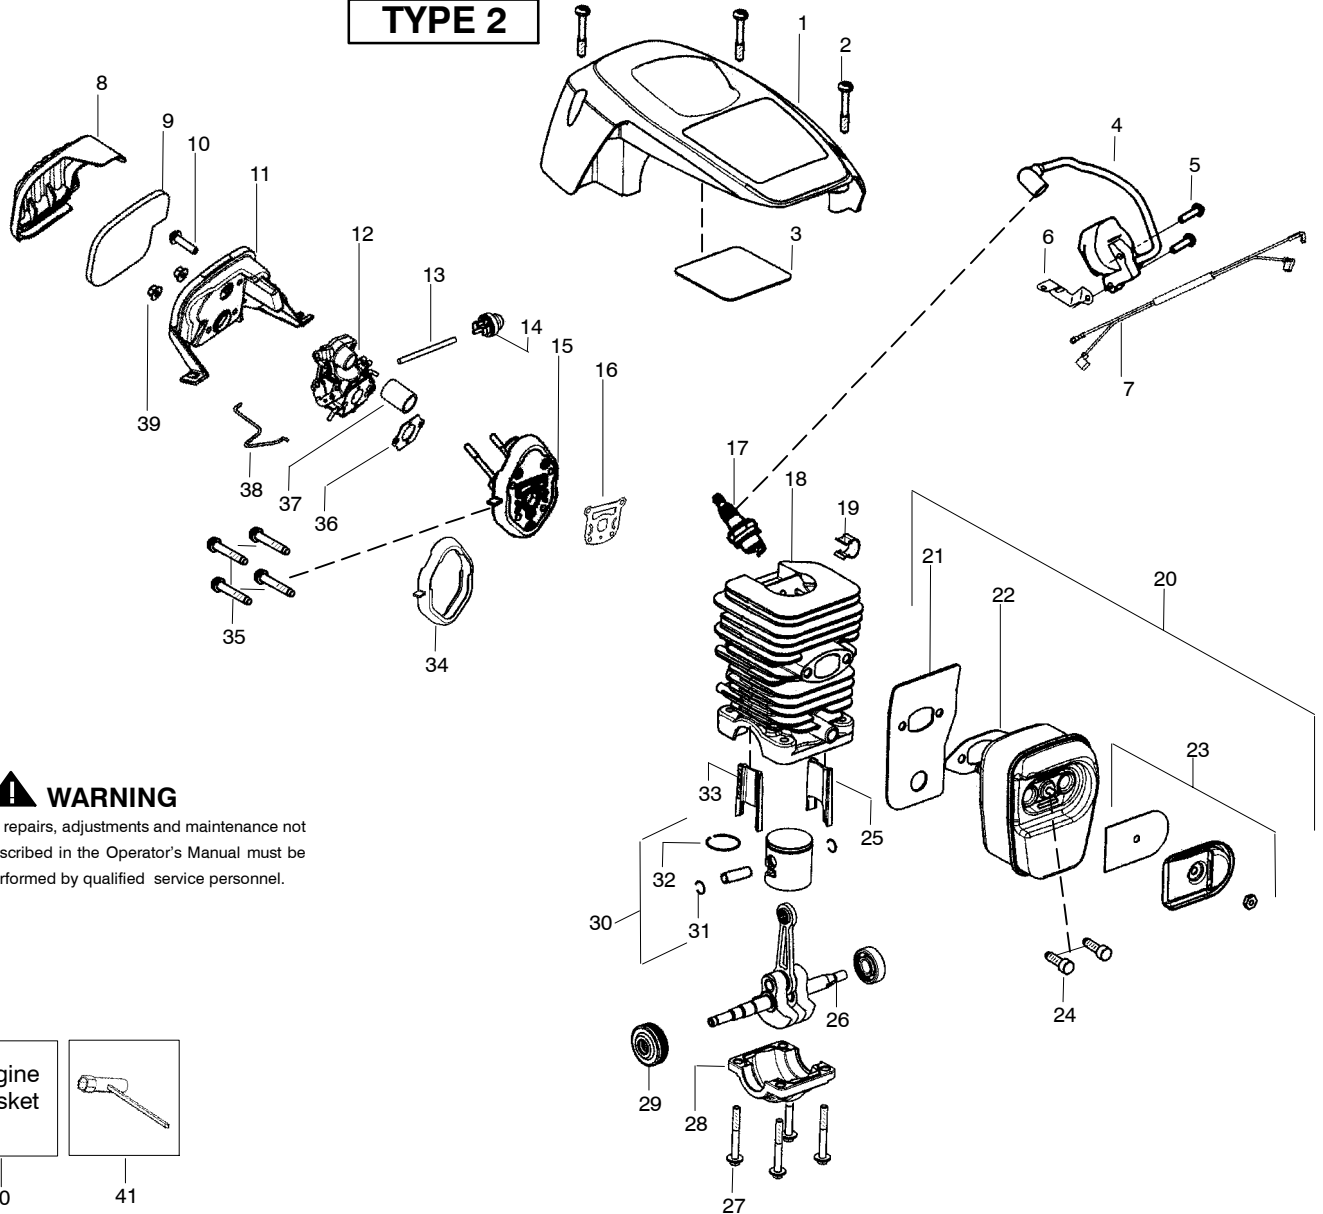

TYPE 2

⚠ WARNING
All repairs, adjustments and maintenance not described in the Operator's Manual must be performed by qualified service personnel.

Ref.	Part No.	Description	Ref.	Part No.	Description	Ref.	Part No.	Description
1.	530058837	Shield-Cylinder (incl. #2 & 3)	16.	530071894	Gasket-cyl. o-ring (kit)	34.	530071894	Seal-Adaptor (kit)
2.	530016153	Screw	17.	952030150	Accy-Spark Plug (RCJ-7Y)	35.	530016426	Screw
3.	530059006	Reflector-Tape	18.	530071884	Kit-Cylinder (Incl. 25,33)	36.	530071894	Gasket-Carb. (kit)
4.	530039198	Module - Ignition	19.	530016136	Clip-High Tension Lead	37.	530057926	Tube-Intake
5.	530016432	Screw	20.	545006007	Kit-Muffler (Incl. .21,22,23,24)	38.	530057909	Wire-Throttle
6.	530047442	Strap-Ground	21.	530057942	Backplate-Muffler	39.	530016101	Nut-Carb.
7.	530057943	Assy-Wire Harness	22.	530071894	Gasket-Muffler (kit)	40.	530071894	Kit-Gasket (Incl. 16,22,34,36)
8.	530058687	Cover-Air Filter	23.	545006056	Kit-Spark Arrestor	41.	530031163	Wrench-Bar
9.	530057925	Filter-Air	24.	530016338	Bolt-Muffler			Not Shown
10.	530016425	Screw	25.	545015301	Insert-Left (black) Cyl.			
11.	530057892	Housing-Air Filter	26.	530012537	Assy-Crankshaft/Rod Bolt			
12.	---	Carburetor	27.	530016417	Bolt			
	545070601	Zama W-26B (Incl. 14)	28.	530057941	Cap-Crankcase			
13.	530069247	Kit-Fuel Line (Small)	29.	530056363	Assy-Bearing/Seal	↗	545186804	Manual-Operator
14.	530047721	Bulb-Purge "snap-in"	30.	530071883	Kit-Piston (Incl. 31,32)		530059107	Decal-Warning
15.	530071889	Kit-Carb. Adaptor (Incl. # 16,34,37)	31.	530015697	Retainer-Piston Pin			
			32.	530038729	Ring-Piston			
			33.	545015401	Insert-Right (gray) Cyl.			

↗ = NEW PART NUMBER FOR THIS IPL

* = REFER TO THE SERVICE REFERENCE INDICATED FOR MORE INFORMATION. (LOCATED AT END OF IPL)