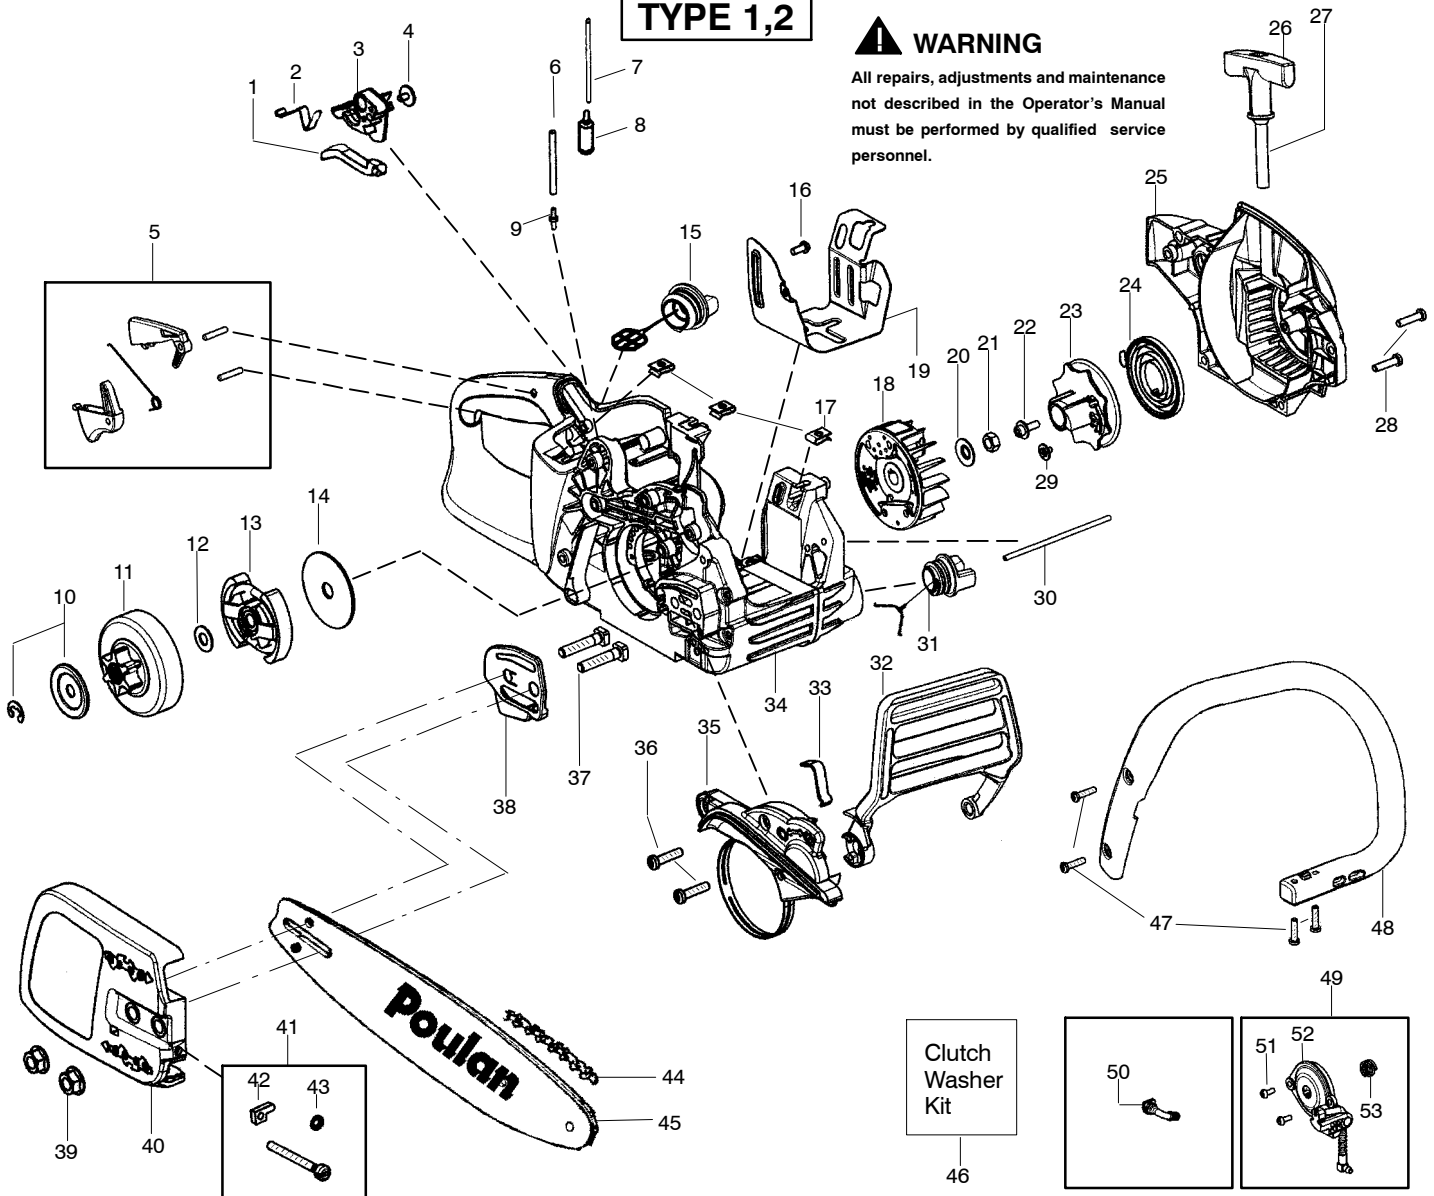

TYPE 1,2

⚠ WARNING

All repairs, adjustments and maintenance not described in the Operator's Manual must be performed by qualified service personnel.

Ref.	Part No.	Description	Ref.	Part No.	Description	Ref.	Part No.	Description
1.	530057893	Knob-Choke	22.	530015920	Screw	40.	530058933	Assy-Clutch Cover (Incl. # 41)
2.	530057908	Spring-Ign. Switch	23.	530057890	Pulley-Starter	41.	530069611	Kit-Bar Adjust (Incl. 42,43)
3.	530057891	Lever-Ign. Switch	24.	530042095	Spring-Starter	42.	530015826	Pin-Bar Adjust (Incl. 42,43)
4.	530016080	Screw	25.	530058810	Housing-Fan	43.	530038593	Retainer-Bar Adjust
5.	530071888	Kit-Trigger/Lockout	26.	530056402	Handle-Starter	44.	952051211	Accy-16" Chain
6.	530069216	Kit-Fuel Line (Large)	27.	530069232	Kit-Rope	45.	952044370	Accy-16" Bar
7.	530069247	Kit-Fuel Line (Small)	28.	530016432	Screw	46.	530071945	Kit-Clutch Washer (Incl. 10,12)
8.	530095649	Assy-Fuel Pick Up	29.	530016080	Screw	47.	530016432	Screw
9.	530023877	Fitting-Fuel line	30.	530058786	Assy-Oil Vent	48.	530057888	Handle-Front
10.	530071945	Kit-Clutch Washer	31.	530057236	Assy-Oil Cap w/ret.	49.	530071891	Kit-Oil Pump (Incl. 51,52,53)
11.	530057905	Assy-Clutch Drum 3/8"	32.	530057897	Handguard	50.	530057924	Assy-Oil Pick Up
12.	530071945	Kit-Clutch Washer	33.	530016416	Spring-Handguard	51.	530016064	Screw
13.	530057907	Assy-Clutch	34.	---	Assy-Chassis (Incl. 5,6,7,8,9,15,16,17,19,31,33,37)	52.	530057931	Assy-Oil Pump
14.	530016419	Washer-Large Clutch				53.	530037820	Gear-Worm
15.	530047192	Assy-Fuel Cap w/ret						
16.	530016064	Screw						
17.	530015922	Nut-"U" type speed						
18.	530057937	Assy-Flywheel						
19.	530057911	Shield-Heat						
20.	530015127	Washer-Flywheel						
21.	530016134	Nut-Flywheel						
			35.	530071893	Kit-Chainbrake			
			36.	530016432	Screw			
			37.	530016133	Bolt-Bar			
			38.	530057910	Plate-Bar			
			39.	530015917	Nut-Bar