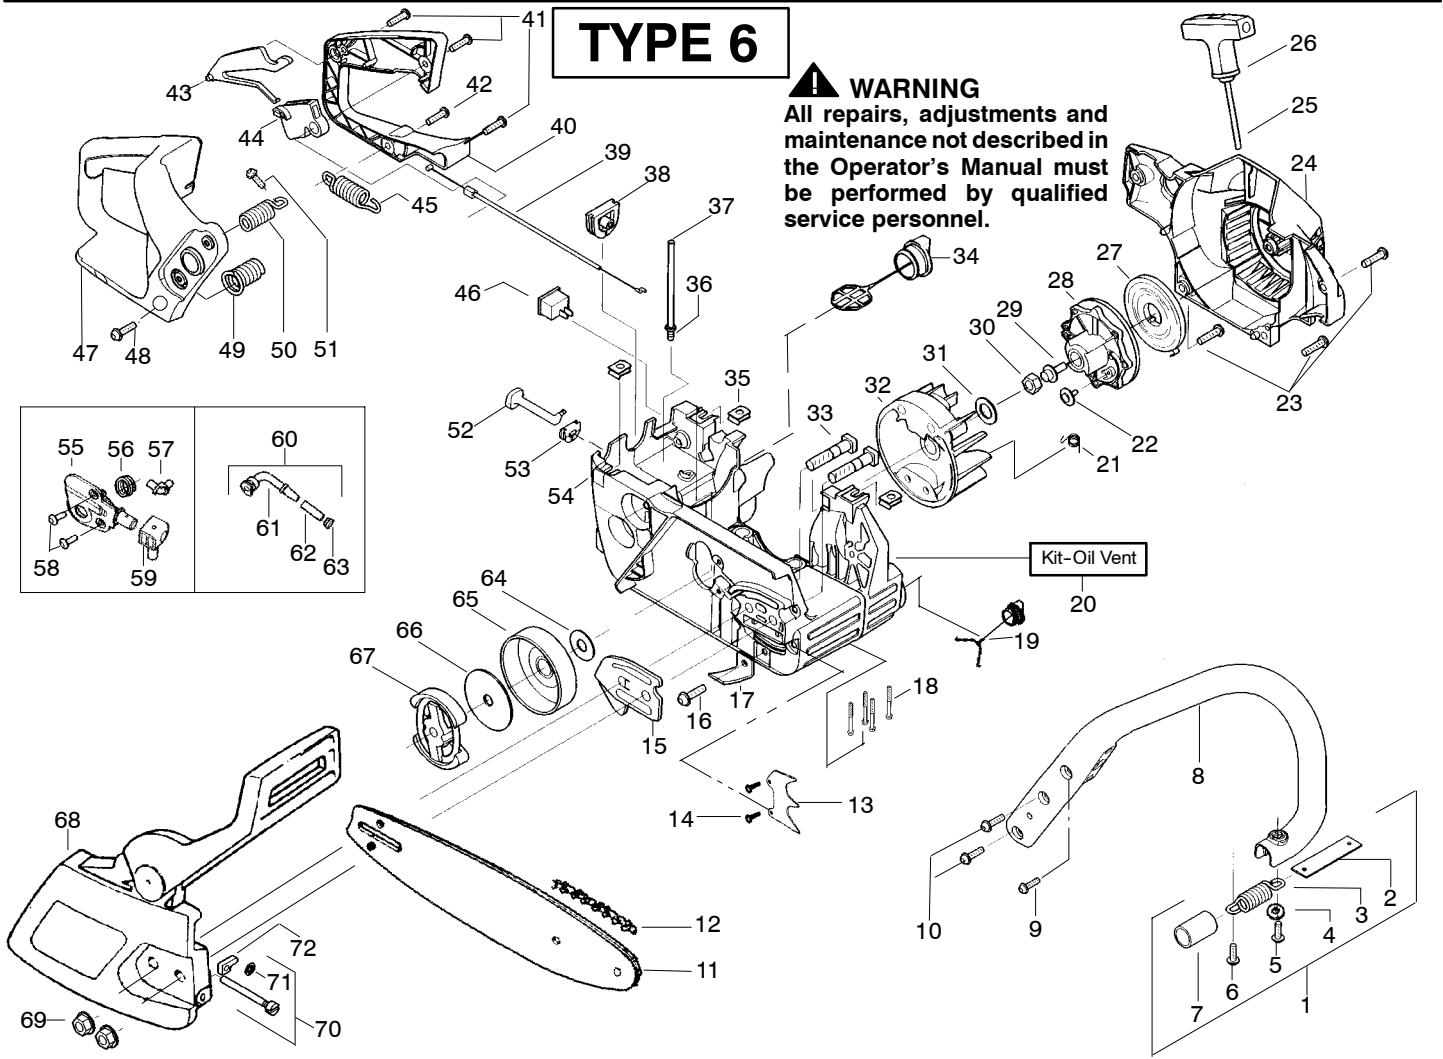

✓ = NEW PART NUMBER FOR THIS IPL

★ = REFER TO THE SERVICE REFERENCE INDICATED FOR MORE INFORMATION. (LOCATED AT END OF IPL)

= THESE PARTS ARE ILLUSTRATED FOR CLARITY. ORDER COMPLETE ASSEMBLY.

Ref.	Part No.	Description	Ref.	Part No.	Description	Ref.	Part No.	Description
1.	530047963	Assy.- Isolator	23.	530015892	Screw	50.	530071385	Kit- Isolator (Upper)
2.	530047608	Strap- Limiter	24.	530049334	Housing- Fan	51.	530015875	Screw
3.	530042082	Spring- Isolator	25.	530069232	Kit- Rope	52.	530047605	Knob- Choke
4.	530015123	Washer	26.	530037485	Handle- Starter	53.	530049005	Grommet- Knob
5.	530016018	Screw	27.	530027531	Spring- Recoil	54.	530056595	Assy- Chassis
6.	530015843	Screw	28.	530037817	Pulley- Starter	55.	530071259	Kit- Oil Pump (Incls. 56,57,59)
7.	530036142	Sleeve- AV Spring	29.	530015920	Screw	56.	530037820	Gear- Worm Spring
8.	530047583	Handle- Front	30.	530016134	Nut- Flywheel	57.	530049477	Elbow- Oil Pickup
9.	530015940	Screw	31.	530015127	Washer- Flywheel	58.	530016064	Screw
10.	530015814	Screw	32.	530039209	Assy- Flywheel	59.	530019206	Seal Block
11.	---	Bar	33.	530016133	Bolt- Bar	60.	530047663	Assy- Oil Pickup (Incl. 61 - 63)
	952044368	14"	34.	530047192	Assy- Fuel Cap	61.	530038373	Pick-up Oiler
	952044370	16"	35.	530015922	Nut- "U"- Type	62.	530037821	Filter- Oil
	952044418	18"	36.	530023877	Fitting- fuel line	63.	530030189	Plug- Oil Filter
12.	---	Chain	37.	530069216	Kit- Fuel line (large)	64.	530015907	Washer- Thrust
	952051209	14"	38.	530047631	Grommet- Cable	65.	530047061	Assy.- Clutch Drum w/bearing
	952051211	16"	39.	530047602	Cable- Throttle	66.	530015611	Washer- Clutch
	952051338	18"	40.	530047581	Cover- Rear Handle	67.	530014949	Assy. Clutch
13.	530014381	Kit- Spike Assy (incl. 14)	41.	530015906	Screw	68.	530054735	Assy- Chain Brake
14.	530015805	Screw	42.	530015886	Screw	69.	530015917	Nut- Bar Mounting
15.	530038238	Plate- Bar Mounting	43.	530036098	Lockout- Throttle	70.	530069611	Kit- Bar Adjust (incl. 71 & 72)
16.	530015814	Screw	44.	530036097	Trigger- Throttle	71.	530038593	Retainer- Bar Adjust
17.	530029850	Chain Catcher	45.	530042082	Spring	72.	530015826	Pin- Bar Adjust
18.	530016132	Screw	46.	530069572	Kit- Switch			
19.	530010846	Assy- Oil Cap	47.	530047582	Handle - Rear			
20.	530071666	Kit- Oil Vent	48.	530015814	Screw			
21.	530023817	Spring- Starter Dog	49.	530053274	Assy. Isolator - lower			
22.	530016080	Screw						