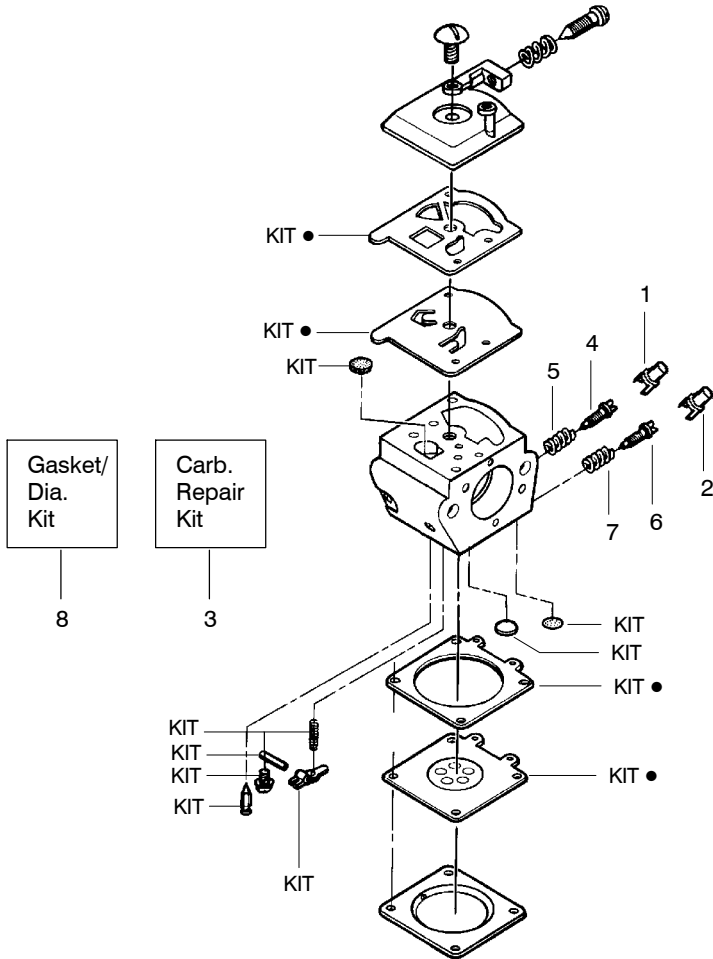

Carburetor Assembly – WT-391 – #530069722

Ref.	Part No.	Description
1.	530038479	Limiter Cap – High
2.	530038478	Limiter Cap – Low
3.	530069826	Carburetor Repair Kit (KIT = Indicates Contents) & Includes Limiter Caps
4.	530035383	Needle – Low Speed
5.	530035293	Needle Spring – Low Speed
6.	530035384	Needle – High Speed
7.	530035295	Needle Spring – High Speed
8.	530069844	Gasket/Diaphragm Kit (• = Indicates Contents)

Kit - Carburetor Assembly No. 530071621 - Walbro 625
Kit - Carburetor Assembly No. 530071820 - Zama W-20
Kit - Carburetor Assembly No. 530071821 - Walbro WT-662

Note: No Repair kits are available for these carburetors