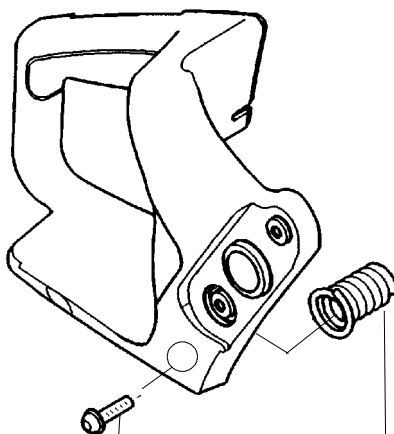

PARTS LIST NO. 530083735		Poulan ® PARTS LIST	CHAIN SAW MODEL(S) 2250, 2450 & 2550 EXPORT
DATE 3/04/08	REPLACES 530083735-6/01/07		Note: Illustration may differ from actual model due to design changes

***** **Service Reference** *****

Note: Your chain saw may have either a one or two piece seal. Please note the two piece seal is no longer available.

Two Piece Seal

When you replace the one piece seal, or the two piece seal, order the **530054144** seal.

One Piece Seal

***** **Service Reference** *****

Note: Due to product improvements, your unit may have been built with or without the spring and screw shown below. If your unit does not have this spring and screw, no action is required. If your unit does have the spring and screw, please order the part numbers listed below.