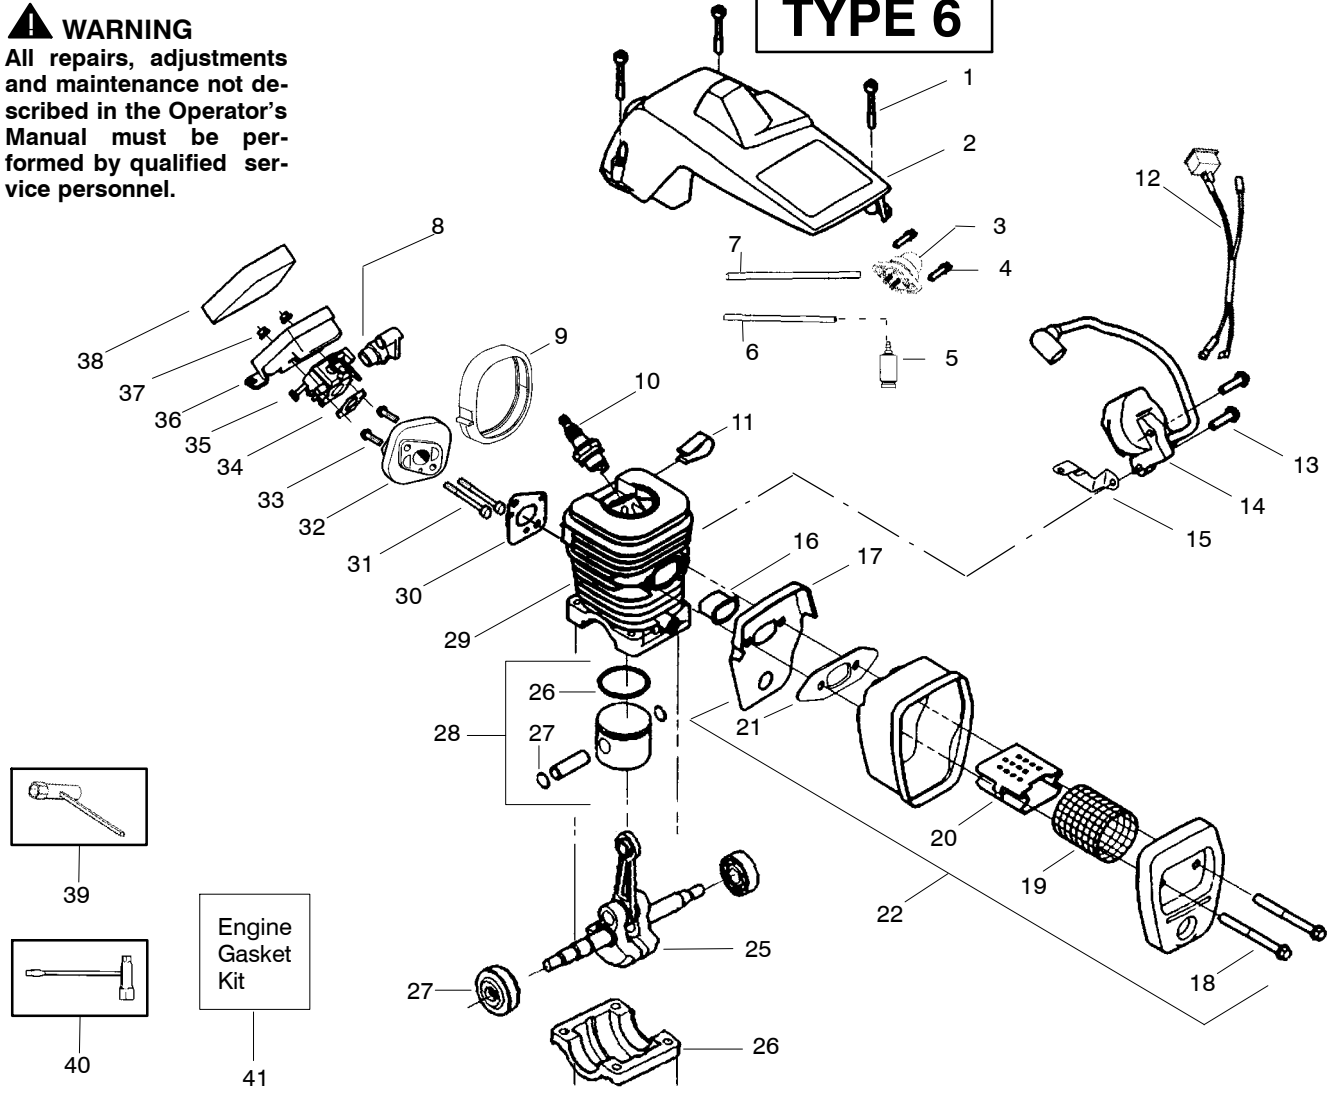

⚠ WARNING
All repairs, adjustments and maintenance not described in the Operator's Manual must be performed by qualified service personnel.

TYPE 6

Ref.	Part No.	Description	Ref.	Part No.	Description	Ref.	Part No.	Description
1.	530016153	Screw	20.	530037813	Diffuser-Muffler	39.	530031163	Scrunch (2250)
2.	530047578	Shield-Cylinder	21.	530069608	Gasket-Muffler (kit)	40.	530031135	Scrunch (2450/2550)
3.	530047213	Assy-Air Purge	22.	530047207	Assy-Muffler (Incl. 17-21)	41.	530069608	Kit-Engine Gasket (incl. 21,30,34)
4.	530015780	Screw	23.	530047062	Assy-Crankshaft	Not Shown		
5.	530095646	Assy-Fuel Pick-up	24.	530037935	Cap-Crankcase	---		Operator Manual
6.	530069247	Kit-Line Purge/Carb. (Small Dia)	25.	530056363	Assy-Seal & Bearing	530163647		Euro I
7.	530069216	Kit-Line Purge/Tank (large line)	26.	530038729	Ring-Piston	530163646		Euro II
8.	530035526	Grommet-Carb Adjust.	27.	530015697	Retainer - Piston Pin	530163648		Scan
9.	530054144	Seal-Carb Adapter	28.	530071408	Kit-Piston - (incl. 26-27)	530164153		N. America
10.	952030150	Spark Plug (RCJ-7Y)	29.	530071412	Kit-Cylinder	530056439		Decal-Warning
11.	530016136	Clip-High Tension Lead	30.	530069608	Gasket-Carb. Adapter (kit)			
12.	530049117	Assy-Wire Harness (includes switch)	31.	530016187	Screw			
13.	530015814	Screw	32.	530049700	Carb. Adapter			
14.	530039198	Module-Ignition	33.	530016386	Screw			
15.	530047442	Strap-Ground	34.	530069608	Carb. Gasket (kit)			
16.	530037652	Insulator-Heat	35.	530071621	Kit-Carburetor (W-625)			
17.	530049870	Back Plate-Muffler	36.	530047604	Housing-Air Filter			
18.	530016132	Screw	37.	530016101	Nut			
19.	530036103	Screen-Spark	38.	530037793	Air Filter - Foam			

✓ = NEW PART NUMBER FOR THIS IPL   ★ = REFER TO THE SERVICE REFERENCE INDICATED FOR MORE INFORMATION. (LOCATED AT END OF IPL)