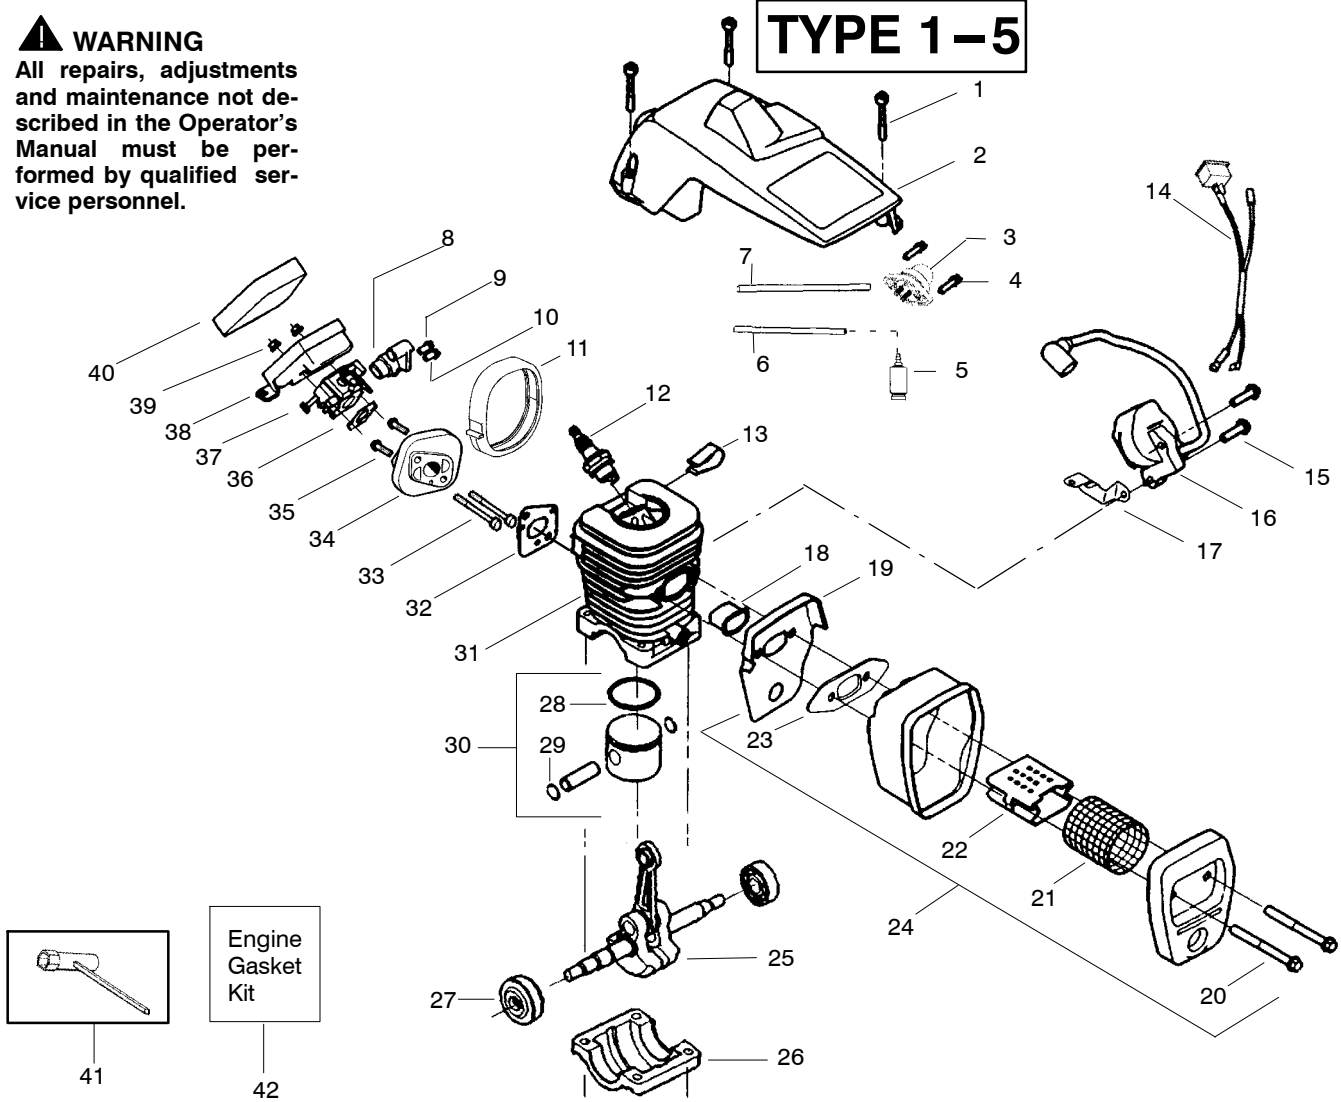

▲ WARNING
All repairs, adjustments and maintenance not described in the Operator's Manual must be performed by qualified service personnel.

TYPE 1-5

Ref.	Part No.	Description	Ref.	Part No.	Description	Ref.	Part No.	Description
1.	530016153	Screw	20.	530016132	Screw	34.	530049700	Carb. Adapter
2.	530071310	Shield-Cylinder	21.	530036103	Screen-Spark	35.	530016386	Screw
3.	530047213	Assy-Air Purge	22.	530037813	Diffuser-Muffler	36.	530069608	Carb. Gasket (kit)
4.	530015780	Screw	23.	530069608	Gasket-Muffler (kit)	37.	530069722	Kit-Carburetor (incl. 9 & 10)
5.	530095646	Assy-Fuel Pick-up	24.	530047207	Assy-Muffler (Incl. 19,20, 21,22,23)	38.	530047604	Housing-Air Filter
6.	530069247	Kit-Line Purge/Carb. (Small Dia)	25.	530047062	Assy-Crankshaft	39.	530016101	Nut
7.	530069216	Kit-Line Purge/Tank (large line)	26.	530037935	Cap-Crankcase	40.	530037793	Air Filter - Foam
8.	530049244	Grommet-Carb Adjust.	27.	530056363	Assy-Seal & Bearing	41.	530031163	Scrench
9.	530038479	Limiter Cap-High	28.	---	Ring-Piston	42.	530069608	Kit-Engine Gasket (incl. 36,32,23)
10.	530038478	Limiter Cap-Low		530029805	2250	Not Shown		
11.	*****	Seal-Carb Adapter		530038729	2450/2550			
12.	952030150	Spark Plug (RCJ-7Y)	29.	530015697	Retainer - Piston Pin			
13.	530016136	Clip-High Tension Lead	30.	---	Kit-Piston - (incl. 28-29)			
14.	530049117	Assy-Wire Harness (includes switch)		530069604	2250			
15.	530015814	Screw	31.	530069605	2450/2550			
16.	530039167	Module-Ignition		---	Kit-Cylinder			
17.	530047442	Strap-Ground		530069606	2250		---	Operator Manual
18.	530037652	Insulator-Heat		530069607	2450/2550		530163647	Euro I
19.	530049870	Back Plate-Muffler	32.	530069608	Gasket-Carb. Adapter (kit)		530163646	Euro II
			33.	530016187	Screw		530163648	Scan
							530163693	N. America
							530054781	Decal-Warning

↖ = NEW PART NUMBER FOR THIS IPL

* = REFER TO THE SERVICE REFERENCE INDICATED FOR MORE INFORMATION. (LOCATED AT END OF IPL)