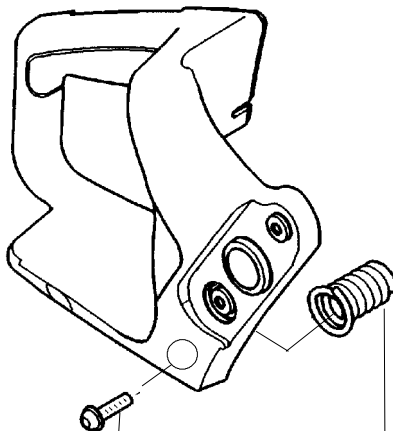

PARTS LIST NO. 530165046		Poulan® PARTS LIST	CHAIN SAW MODEL(S) 2150 AV PR (Aust.)	
DATE 3/05/08	Replaces 530165046-6/01/07		NOTE: Illustration may differ from actual model due to design changes	PAGE NO. 3

***** **Service Reference** *****

Note: Due to product improvements, your unit may have been built with or without the spring and screw shown below. If your unit does not have this spring and screw, no action is required. If your unit does have the spring and screw, please order the part numbers listed below.

530015814
Screw

530053274
Assy-Isolator Spring