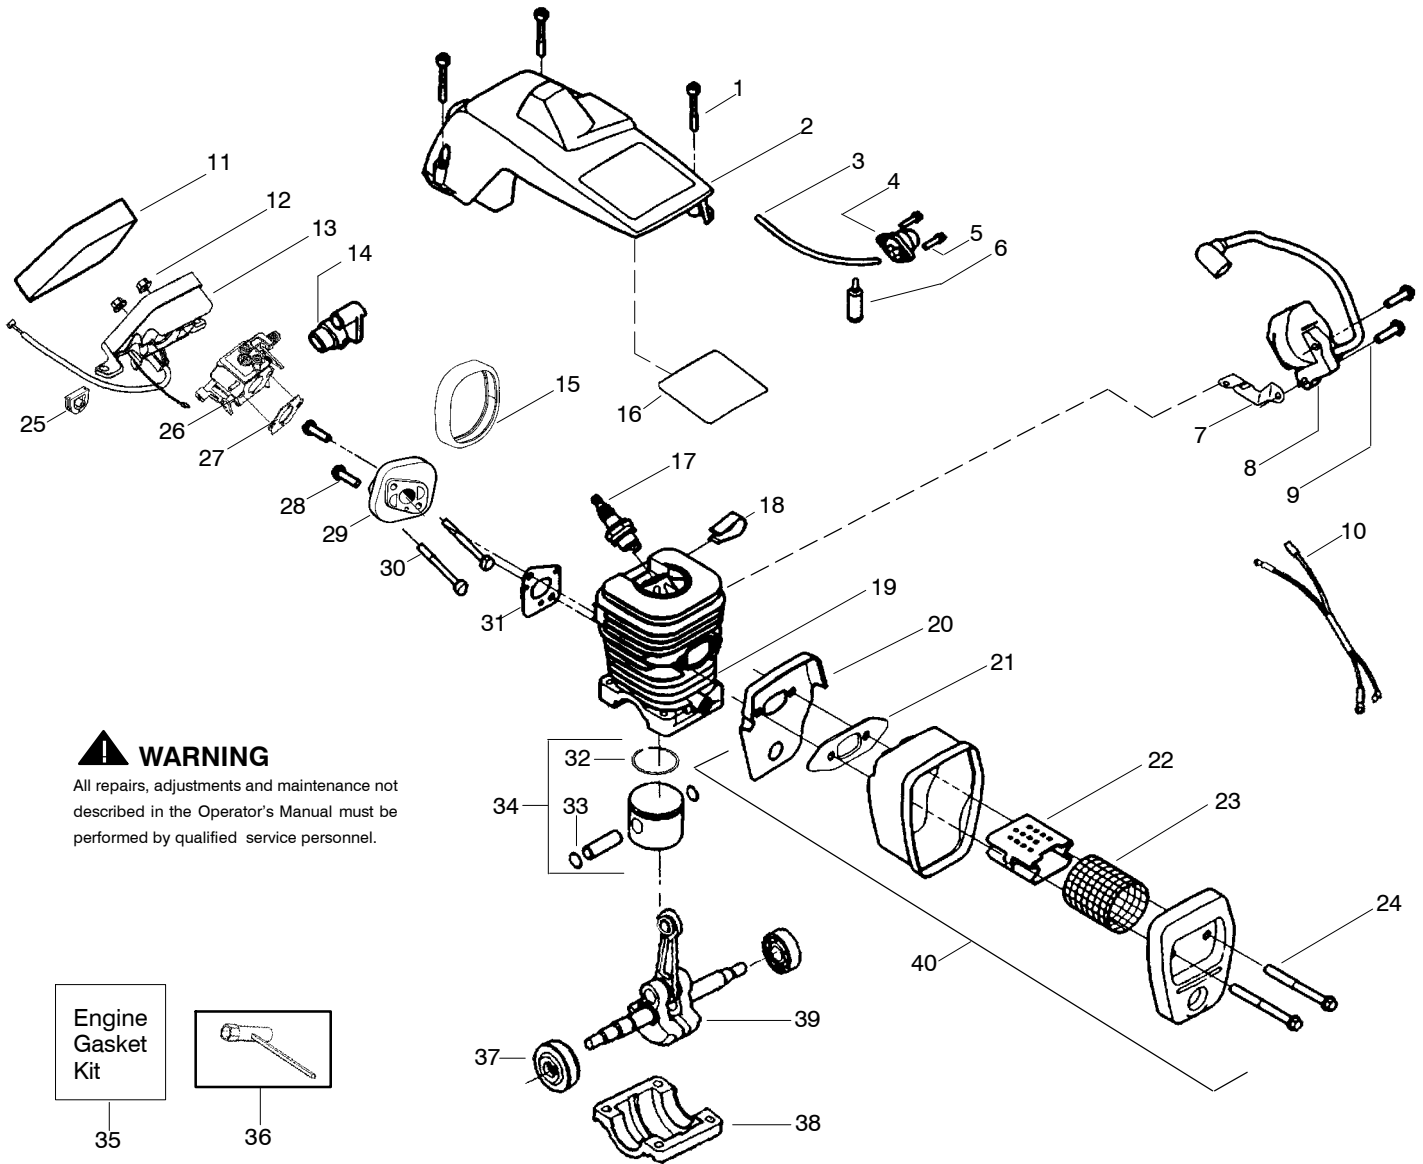

WARNING

All repairs, adjustments and maintenance not described in the Operator's Manual must be performed by qualified service personnel.

Engine Gasket Kit

35

36

Ref.	Part No.	Description	Ref.	Part No.	Description	Ref.	Part No.	Description
1.	530016153	Screw	19.	530012550	Cylinder	34.	530071408	Kit-Piston (Incl. 32 & 33)
2.	530055638	Assy-Cylinder Shield (includes # 16)	20.	530049870	Backplate-Muffler	35.	530069608	Kit-Engine Gasket (Incl. 21, 27 & 31)
3.	530069247	Kit-Fuel Line (Small)	21.	530069608	Gasket-Muffler(kit)	36.	530031163	Wrench-bar
4.	530071835	Kit-Purge Bulb (incl. #5)	22.	530037813	Diffuser-Muffler	37.	530056363	Assy-Seal & Bearing
5.	530015780	Screw	23.	530036103	Screen-Spark	38.	530037935	Cap-Crankcase
6.	530095646	Assy-Fuel Pick-up	24.	530016132	Bolt-Muffler	39.	530047062	Assy-Crankshaft
7.	530047442	Strap-Ground	25.	530047631	Grommet-Throttle Cable	40.	530047207	Assy-Muffler (Incl. 20-24)
8.	530039198	Ignition Module	26.	---	Kit-Carburetor			
9.	530015814	Screw		545081885	Walbro (WT-89) (Incl. Grommet)			
10.	530057475	Assy-Wire Harness	27.	530069608	Gasket-Carb. (kit)			
11.	530037793	Foam-Air Filter	28.	530016386	Screw			
12.	530016101	Nut	29.	530049700	Carb. Adapter			Not Shown
13.	530057702	Assy-Air Box	30.	530016187	Screw			
14.	530035526	Grommet-Carb Adjust	31.	530069608	Gasket- Adaptor(kit)			
15.	530054144	Seal-Carb Adapter	32.	530038729	Ring-Piston	545123703		Manual
16.	530055698	Reflector-Heat	33.	530015697	Retainer-Piston Pin	530057757		Decal-Warning
17.	952030150	Spark Plug (RCJ-7Y)				530059229		Decal-Start-Inst.
18.	530016136	Clip-High Tension Lead						

✓ = NEW PART NUMBER FOR THIS IPL

* = REFER TO THE SERVICE REFERENCE INDICATED FOR MORE INFORMATION. (LOCATED AT END OF IPL)