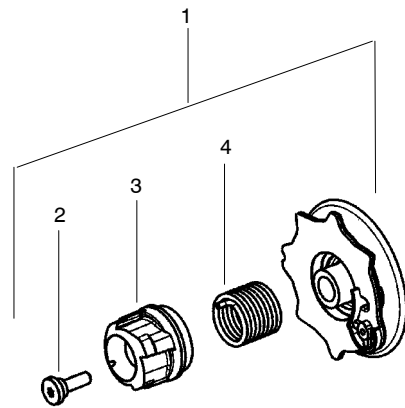

PARTS LIST NO. <b>530165402</b>		<b>Poulan®</b> PARTS LIST	CHAIN SAW MODEL(s) <b>P3314</b>
DATE <b>7/03/08</b>	Replaces 530165402 – 6/06/08		<b>Note:</b> Illustration may differ from actual model due to design changes

- 2. 530015920 Screw
- 3. 530057890 Pulley

**Spring Assist Pulley System**

- 1. 530071966 Kit -Starter Pulley
- 2. 530021179 Screw
- 3. 530059677 Hub
- 4. 530021180 Spring

✓ = NEW PART NUMBER FOR THIS IPL      ★ = REFER TO THE SERVICE REFERENCE INDICATED FOR MORE INFORMATION. (LOCATED AT END OF IPL)  
 ● = THESE PARTS ARE ILLUSTRATED FOR CLARITY. ORDER COMPLETE ASSEMBLY.