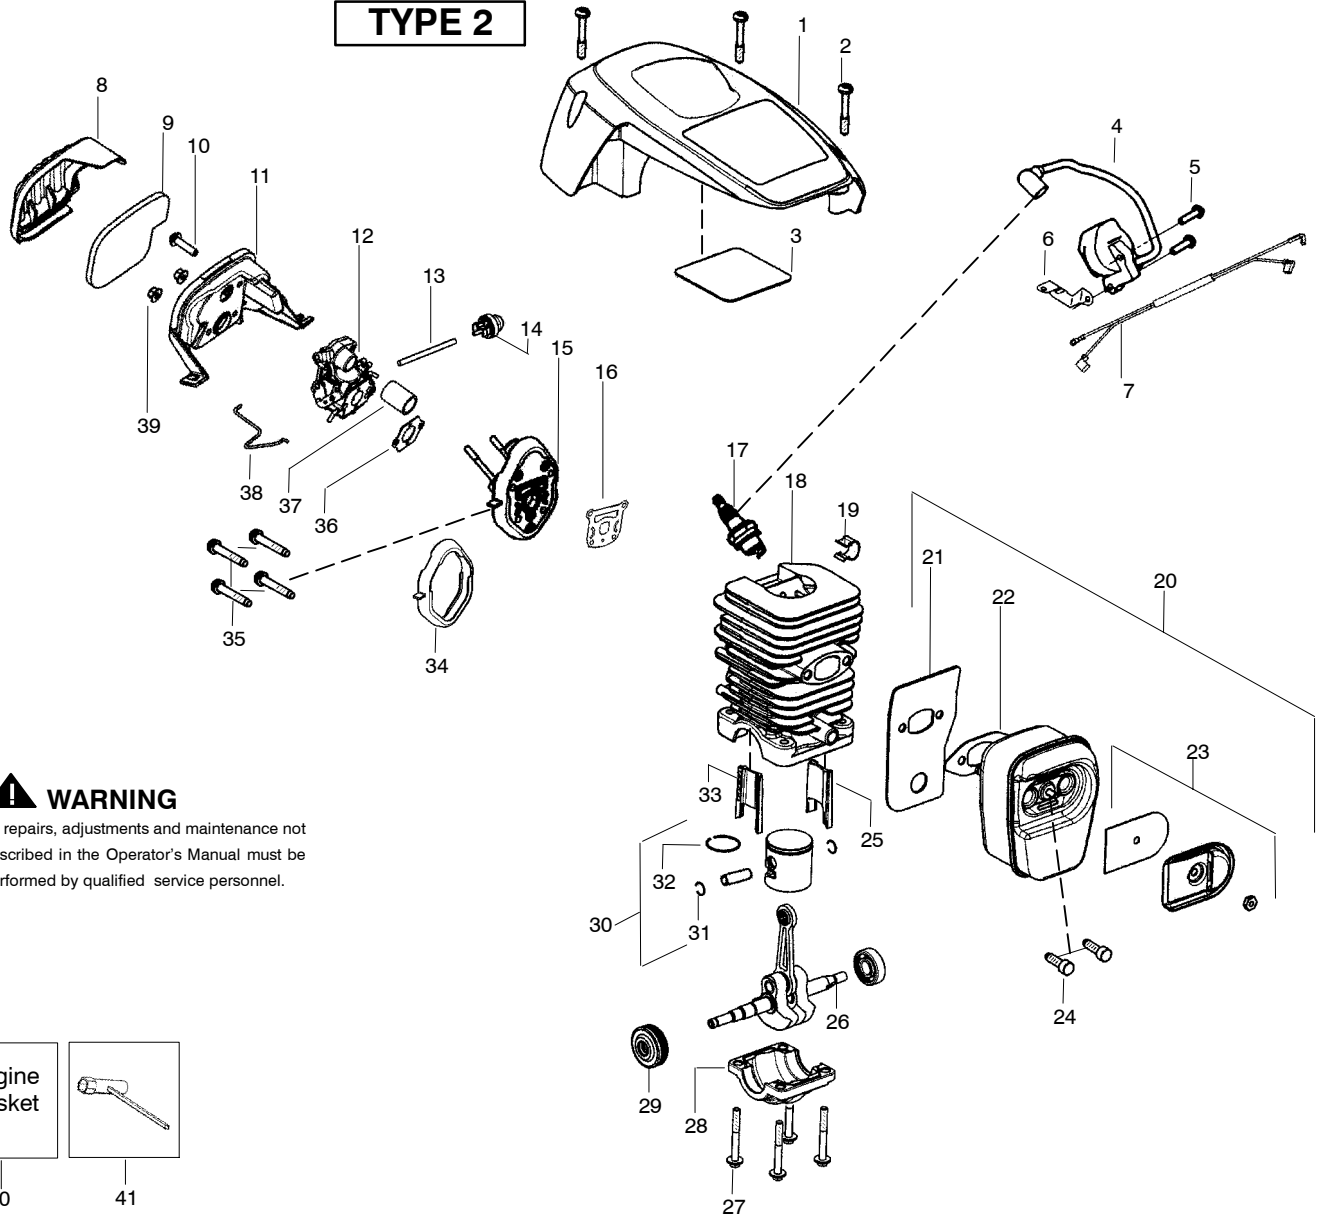

TYPE 2

⚠ WARNING

All repairs, adjustments and maintenance not described in the Operator's Manual must be performed by qualified service personnel.

Ref.	Part No.	Description	Ref.	Part No.	Description	Ref.	Part No.	Description
1.	530058837	Shield-Cylinder (incl. #2,3)	16.	530071894	Gasket-cyl. o-ring (kit)	34.	530071894	Seal-Adaptor (kit)
2.	530016153	Screw	17.	952030150	Accy-Spark Plug (RCJ-7Y)	35.	530016426	Screw
3.	530059006	Reflector-Tape	18.	530071884	Kit-Cylinder (Incl. 25,33)	36.	530071894	Gasket-Carb. (kit)
4.	545090601	Module - Ignition	19.	530016136	Clip-High Tension Lead	37.	530057926	Tube-Intake
5.	530016432	Screw	20.	545006007	Kit-Muffler (Incl. 21,22,23,24)	38.	530057909	Wire-Throttle
6.	530047442	Strap-Ground	21.	530057942	Backplate-Muffler	39.	530016101	Nut-Carb.
7.	530057943	Assy-Wire Harness	22.	530071894	Gasket-Muffler (kit)	40.	530071894	Kit-Gasket (Incl. 16,22,34,36)
8.	530058687	Cover-Air Filter	23.	545006056	Kit-Spark Arrestor	41.	530031163	Wrench-Bar
9.	530057925	Filter-Air	24.	530016338	Bolt-Muffler			Not Shown
10.	530016425	Screw	25.	545015301	Insert-Left (black) Cyl.			
11.	530057892	Housing-Air Filter	26.	545112901	Assy-Crankshaft/Rod			
12.	---	Carburetor	27.	530016417	Bolt			
	530035590	Zama W-26	28.	530057941	Cap-Crankcase			
	530035589	Walbro WTA-30	29.	530056363	Assy-Bearing/Seal	✓	545186804	Manual-Operator
13.	530069216	Kit-Fuel Line (Large)	30.	530071883	Kit-Piston (Incl. 31,32)		530059107	Decal-Warning
14.	530047721	Bulb-Purge "snap-in"	31.	530015697	Retainer-Piston Pin		530058840	Decal-Start/Stop Inst.
15.	530071889	Kit-Carb. Adaptor (Incl. # 16,34,37)	32.	530038729	Ring-Piston			
			33.	545015401	Insert-Right (gray) Cyl.