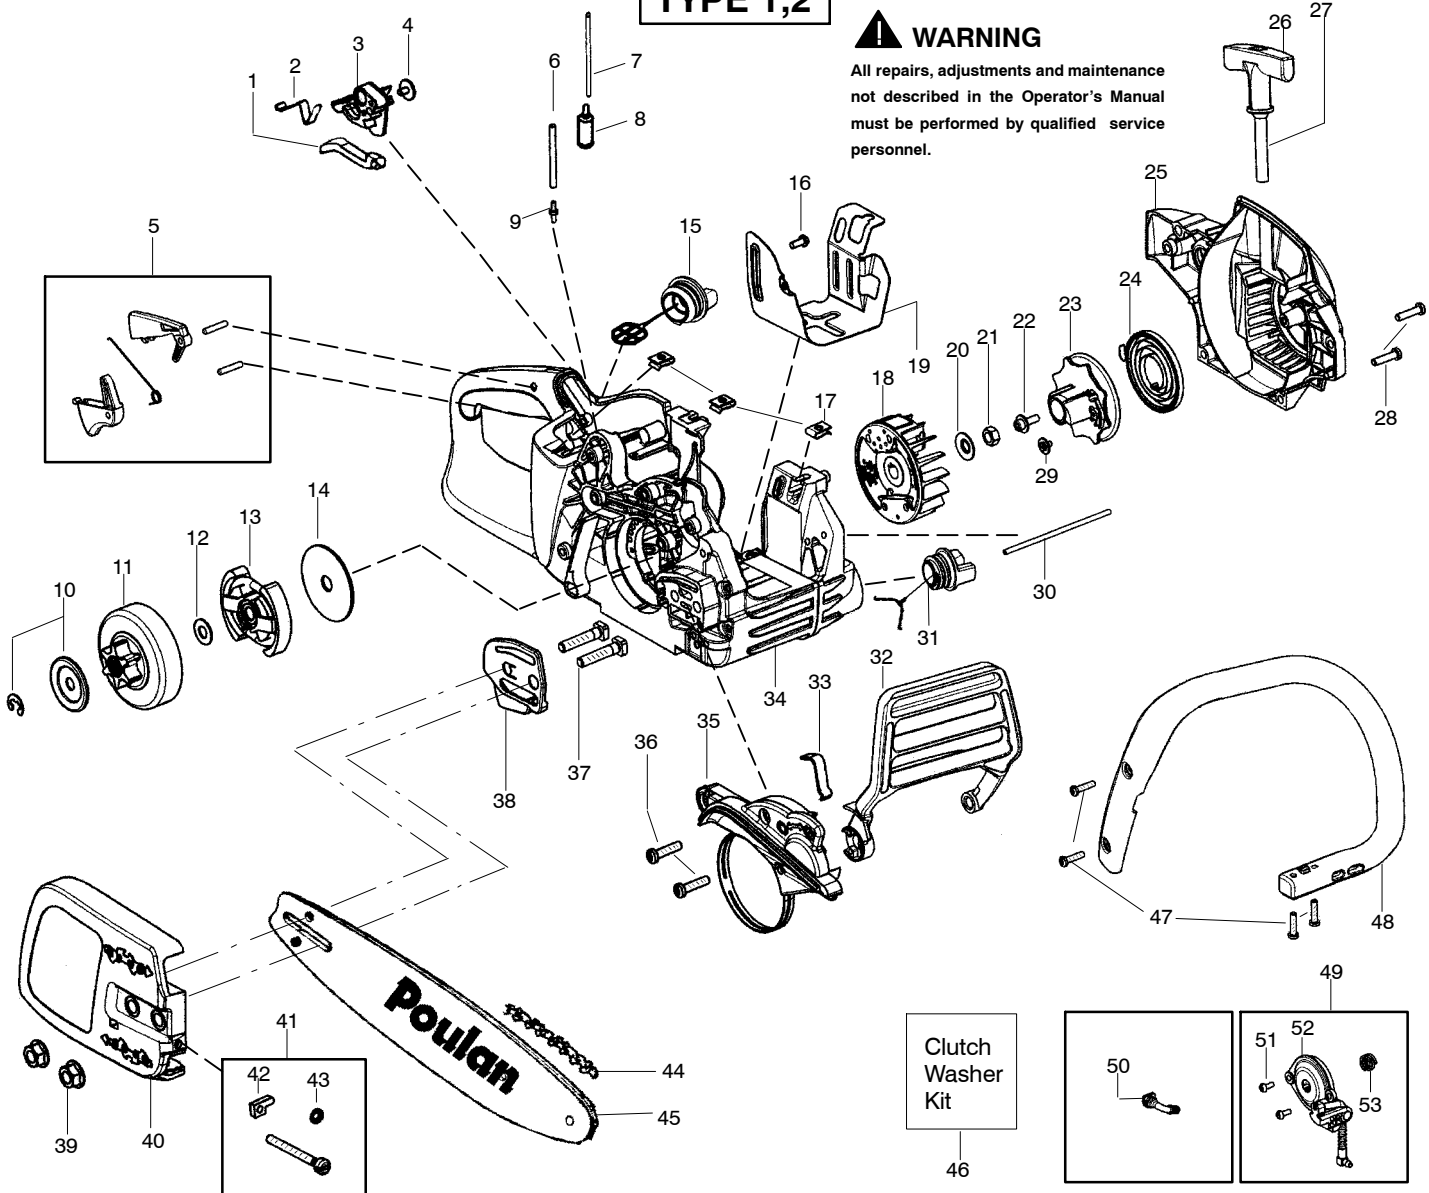

TYPE 1,2

▲ WARNING

All repairs, adjustments and maintenance not described in the Operator's Manual must be performed by qualified service personnel.

Ref.	Part No.	Description	Ref.	Part No.	Description	Ref.	Part No.	Description
1.	530057893	Knob-Choke	20.	530015127	Washer-Flywheel	40.	530058933	Assy-Clutch Cover (Incl. # 41)
2.	530057908	Spring-Ign. Switch	21.	530016134	Nut-Flywheel	41.	530069611	Kit-Bar Adjust (Incl. 42,43)
3.	530057891	Lever-Ign. Switch	22.	★★★★★	Screw	42.	530015826	Pin-Bar Adjust
4.	530016080	Screw	23.	★★★★★	Pulley-Starter	43.	530038593	Retainer-Bar Adjust
5.	530071888	Kit-Trigger/Lockout	24.	530042095	Spring-Starter	44.	952051209	Accy-14" Chain
6.	530069216	Kit-Fuel Line (Large)	25.	530058810	Housing-Fan	45.	952044368	Accy-14" Bar
7.	530069247	Kit-Fuel Line (Small)	26.	530037485	Handle-Starter	46.	530071945	Kit-Clutch Washer (Incl. 10,12)
8.	530095649	Assy-Fuel Pick Up	27.	530069232	Kit-Rope	47.	530016432	Screw
9.	530023877	Fitting-Fuel line	28.	530016432	Screw	48.	530057888	Handle-Front
10.	530071945	Kit-Clutch Washer	29.	530016080	Screw	49.	530071891	Kit-Oil Pump (Incl. 51,52,53)
11.	530057905	Assy-Clutch Drum 3/8"	30.	530058786	Assy-Oil Vent	50.	530057924	Assy-Oil Pick Up
12.	530071945	Kit-Clutch Washer	31.	530057236	Assy-Oil Cap w/ret.	51.	530016064	Screw
13.	530057907	Assy-Clutch	32.	530057897	Handguard	52.	530057931	Assy-Oil Pump
14.	530016419	Washer-Large Clutch	33.	530016416	Spring-Handguard	53.	530037820	Gear-Worm
15.	530047192	Assy-Fuel Cap w/ret	34.	530058870	Assy-Chassis (Incl. 5,6,7,8,9,15,16,17,19,31,33,37)			
16.	530016064	Screw	35.	530071893	Kit-Chainbrake			
17.	530015922	Nut-"U" type speed	36.	530016432	Screw			
18.	545016305	Assy-Flywheel	37.	530016133	Bolt-Bar			
19.	530057911	Shield-Heat	38.	530057910	Plate-Bar			
			39.	530015917	Nut-Bar			

✓ = NEW PART NUMBER FOR THIS IPL   * = REFER TO THE SERVICE REFERENCE INDICATED FOR MORE INFORMATION. (LOCATED AT END OF IPL)