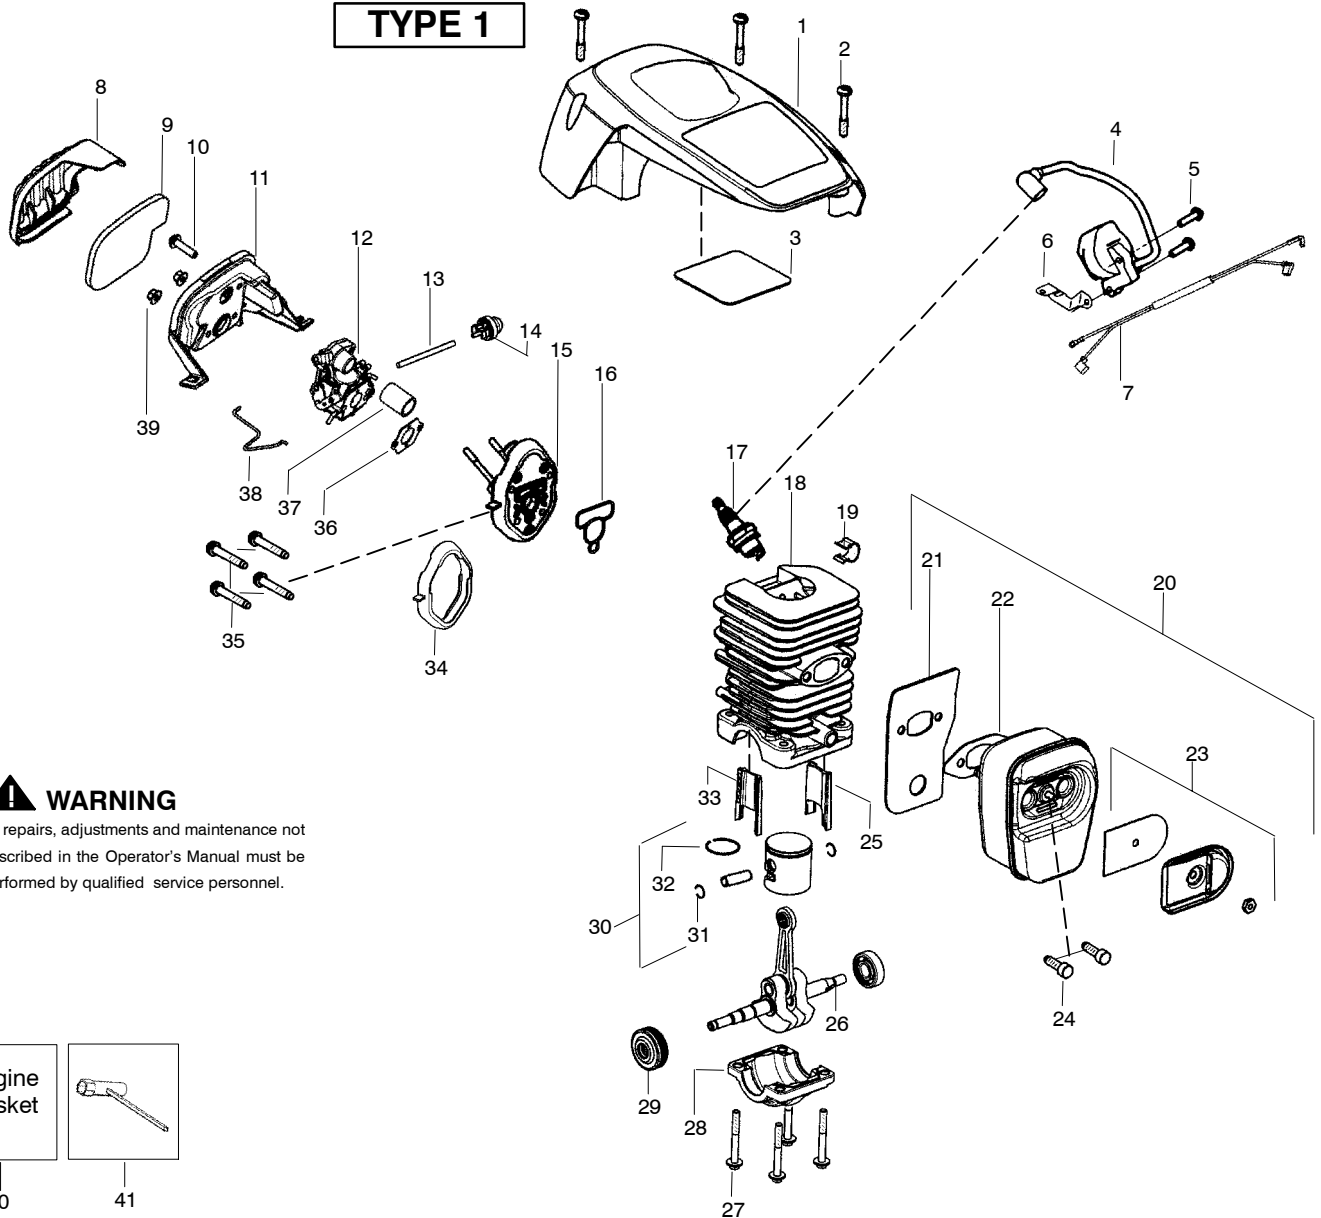

PARTS LIST NO. 530165402		Poulan® PARTS LIST	CHAIN SAW MODEL(s) P3314	
DATE 7/03/08	Replaces 530165402 - 6/06/08		Note: Illustration may differ from actual model due to design changes	PAGE NO. 2

TYPE 1

WARNING

All repairs, adjustments and maintenance not described in the Operator's Manual must be performed by qualified service personnel.

Ref.	Part No.	Description	Ref.	Part No.	Description	Ref.	Part No.	Description
1.	530058837	Shield-Cylinder (incl. #2,3)	16.	530071894	Gasket-cyl. o-ring (kit)	34.	530071894	Seal-Adaptor (kit)
2.	530016153	Screw	17.	952030150	Accy-Spark Plug (RCJ-7Y)	35.	530016426	Screw
3.	530059006	Reflector-Tape	18.	530071884	Kit-Cylinder (Incl. 25,33)	36.	530071894	Gasket-Carb. (kit)
4.	530039198	Module - Ignition	19.	530016136	Clip-High Tension Lead	37.	530057926	Tube-Intake
5.	530016432	Screw	20.	530071887	Kit-Muffler (Incl. 21,22,23,24)	38.	530057909	Wire-Throttle
6.	530047442	Strap-Ground	21.	530057942	Backplate-Muffler	39.	530016101	Nut-Carb.
7.	530057943	Assy-Wire Harness	22.	530071894	Gasket-Muffler (kit)	40.	530071894	Kit-Gasket (Incl. 16,22,34,36)
8.	530058687	Cover-Air Filter	23.	530071886	Kit-Spark Arrestor	41.	530031163	Wrench-Bar
9.	530057925	Filter-Air	24.	530016338	Bolt-Muffler			Not Shown
10.	530016425	Screw	25.	530057885	Insert-Left (black) Cyl.			
11.	530057892	Housing-Air Filter	26.	530012537	Assy-Crankshaft/Rod			
12.	---	Carburetor	27.	530016417	Bolt			
	530035590	Zama W-26	28.	530057941	Cap-Crankcase			
	530035589	Walbro WTA-30	29.	530056363	Assy-Bearing/Seal	545047535		Manual-Operator
13.	530069216	Kit-Fuel Line (Large)	30.	530071883	Kit-Piston (Incl. 31,32)	530059107		Decal-Warning
14.	530047721	Bulb-Purge "snap-in"	31.	530015697	Retainer-Piston Pin	530058840		Decal-Start/Stop Inst.
15.	530071889	Kit-Carb. Adaptor (Incl. # 16,34,37)	32.	530038729	Ring-Piston			
			33.	530057886	Insert-Right (gray) Cyl.			

✓ = NEW PART NUMBER FOR THIS IPL

* = REFER TO THE SERVICE REFERENCE INDICATED FOR MORE INFORMATION. (LOCATED AT END OF IPL)