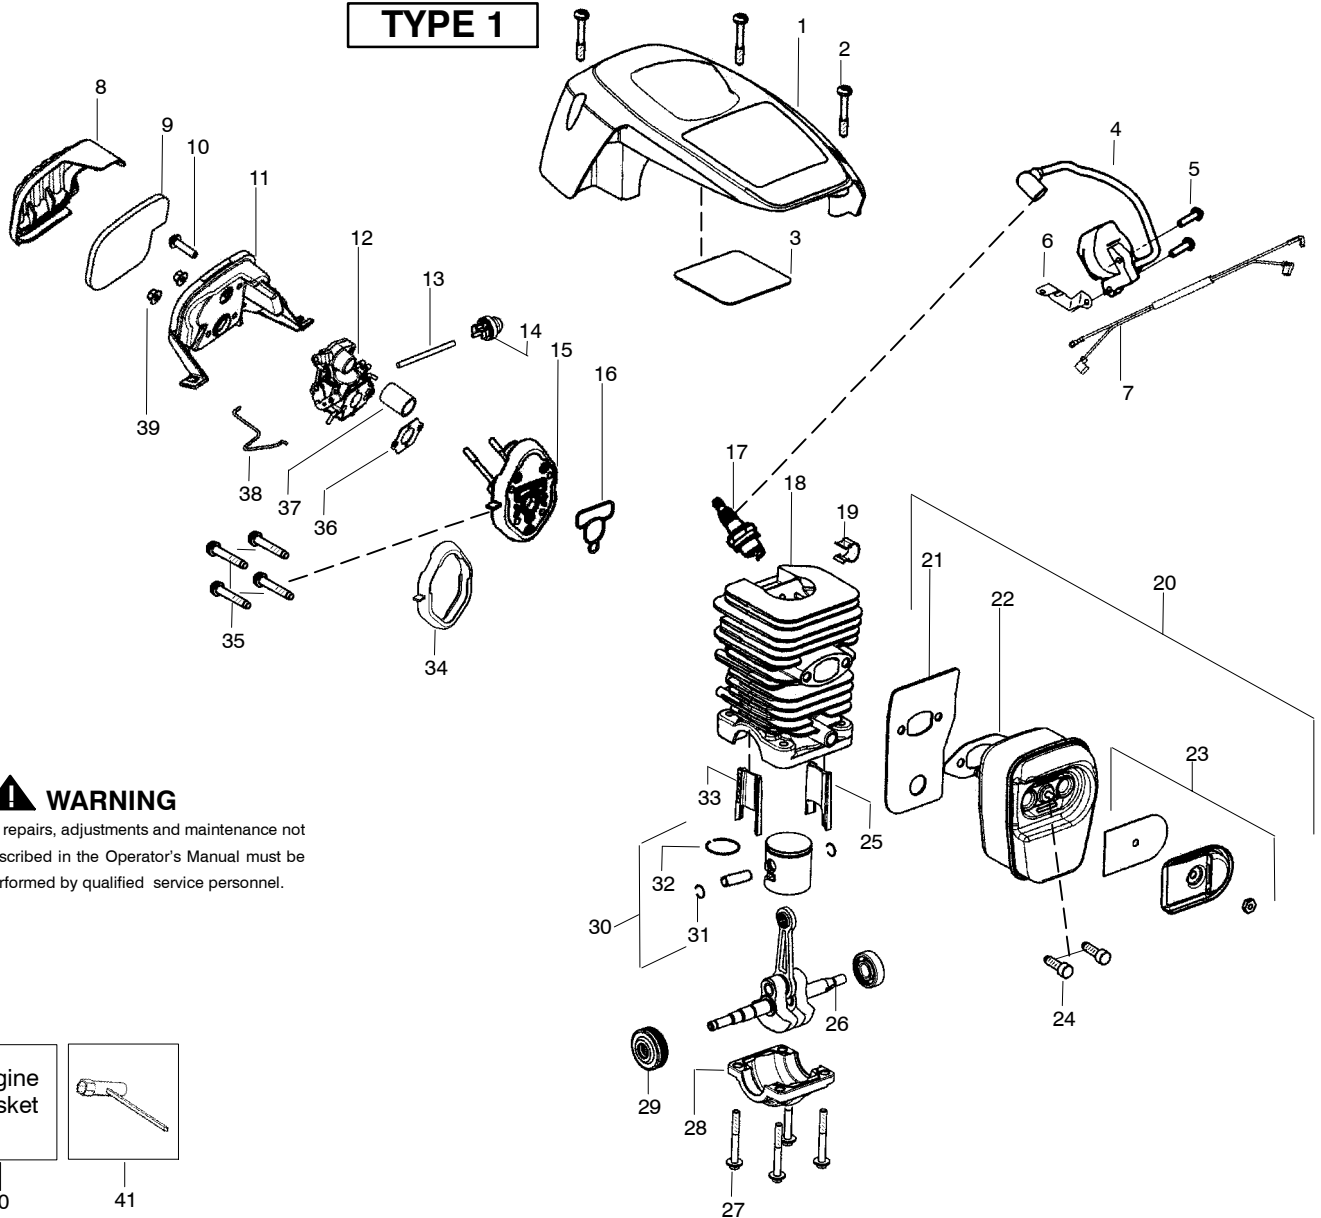

PARTS LIST NO. 530165403		Poulan® PARTS LIST	CHAIN SAW MODEL(s) P3416
DATE 7/03/08	Replaces 530165403 - 6/06/08		Note: Illustration may differ from actual model due to design changes

TYPE 1

WARNING

All repairs, adjustments and maintenance not described in the Operator's Manual must be performed by qualified service personnel.

Ref.	Part No.	Description	Ref.	Part No.	Description	Ref.	Part No.	Description
1.	530058837	Shield-Cylinder (incl. #3)	16.	530071894	Gasket-cyl. o-ring (kit)	34.	530071894	Seal-Adaptor (kit)
2.	530016153	Screw	17.	952030150	Accy-Spark Plug (RCJ-7Y)	35.	530016426	Screw
3.	530059006	Reflector-Tape	18.	530071884	Kit-Cylinder (Incl. 25,33)	36.	530071894	Gasket-Carb. (kit)
4.	530039198	Module - Ignition	19.	530016136	Clip-High Tension Lead	37.	530057926	Tube-Intake
5.	530016432	Screw	20.	530071887	Kit-Muffler (Incl. 21-23,24)	38.	530057909	Wire-Throttle
6.	530047442	Strap-Ground	21.	530057942	Backplate-Muffler	39.	530016101	Nut-Carb.
7.	530057943	Assy-Wire Harness	22.	530071894	Gasket-Muffler (kit)	40.	530071894	Kit-Gasket (Incl. 16,22,34,36)
8.	530058687	Cover-Air Filter	23.	530071886	Kit-Spark Arrestor	41.	530031163	Wrench-Bar
9.	530057925	Filter-Air	24.	530016338	Bolt-Muffler			Not Shown
10.	530016425	Screw	25.	530057885	Insert-Left (black) Cyl.			
11.	530057892	Housing-Air Filter	26.	530012537	Assy-Crankshaft/Rod			
12.	---	Carburetor	27.	530016417	Bolt			
	530035590	Zama W-26	28.	530057941	Cap-Crankcase			
13.	530069247	Kit-Fuel Line (Small)	29.	530056363	Assy-Bearing/Seal			
14.	530047721	Bulb-Purge "snap-in"	30.	530071883	Kit-Piston (Incl. 31,32)		545047535	Manual-Operator
15.	530071889	Kit-Carb. Adaptor (Incl. # 16,34,37)	31.	530015697	Retainer-Piston Pin		530059107	Decal-Warning
			32.	530038729	Ring-Piston		530058840	Decal-Start/Stop Inst.
			33.	530057886	Insert-Right (gray) Cyl.			

✓ = NEW PART NUMBER FOR THIS IPL

★ = REFER TO THE SERVICE REFERENCE INDICATED FOR MORE INFORMATION. (LOCATED AT END OF IPL)