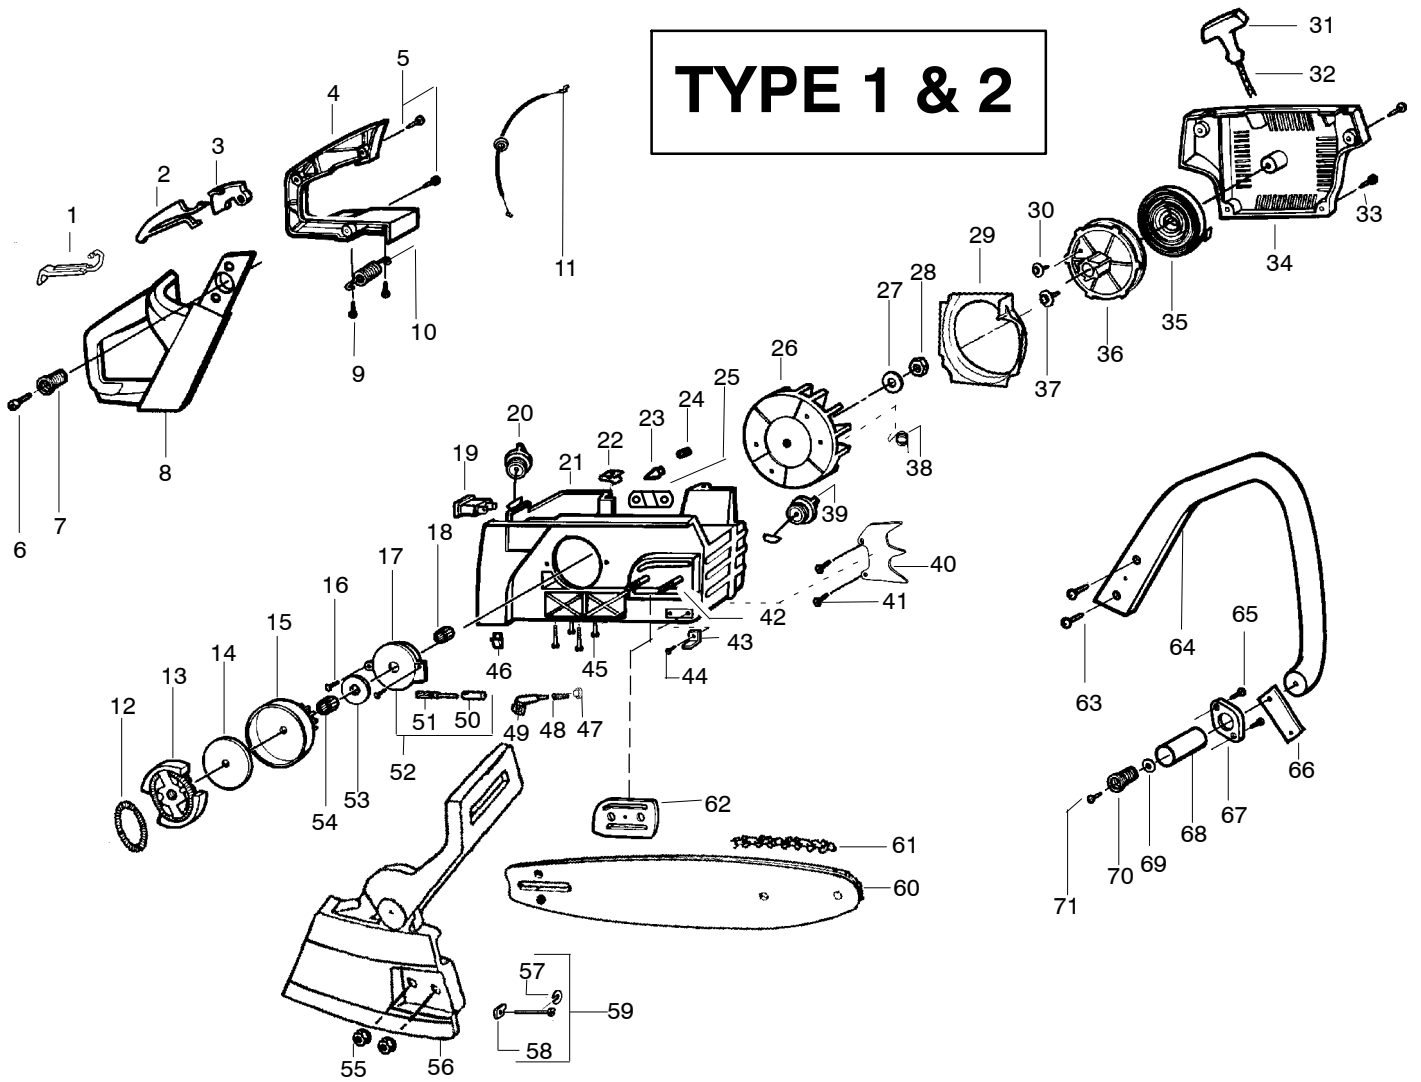

TYPE 1 & 2

Ref.	Part No.	Description	Ref.	Part No.	Description	Ref.	Part No.	Description
1.	530053443	Choke Lever	27.	530015127	Washer	53.	530015907	Thrust Washer
2.	530036098	Throttle Lockout	28.	530016071	Nut	54.	530032119	Clutch Bearing
3.	530036097	Throttle Trigger	29.	530047667	Baffle Plate	55.	530015917	Bar Mounting Nut
4.	530036491	Handle Cover	30.	530016080	Screw	56.	530054803	Assy - Chainbrake
5.	530015957	Screw	31.	530037485	Starter Handle	57.	530038593	Retainer - Bar Adjust
6.	530015937	Screw	32.	530069232	Rope Kit	58.	530015826	Bar Adjusting Pin
7.	530038985	Spring - Isolator	33.	530015892	Screw	59.	530069611	Kit - Bar Adjust (incl.57,58)
8.	530036130	Rear Pro Handle	34.	530047744	Assy Fan Hsg (Incl. 29)	60.	---	Bar
9.	530015886	Screw	35.	530015891	Recoil Spring		952044324	16"
10.	530038986	Isolator Spring	36.	530069313	Kit - Starter Pulley		952044325	18"
11.	530038471	Throttle Cable	37.	530015920	Screw		952044326	20"
12.	530094188	Spring - Clutch	38.	530023817	Spring - Starter Dog	61.	---	Chain
13.	530014949	Clutch Ass'y.	39.	530010846	Oil Cap Ass'y.		952051301	16"
14.	530015611	Clutch Washer	40.	530014381	Assy. - Spike (incl.41)		952051313	18"
15.	530069342	Kit - Clutch Drum & Bearing (incl. 54)	41.	530015805	Screw		952051310	20"
16.	530015896	Screw	42.	530015877	Bar Bolt	62.	530047855	Bar Plate
17.	530029835	Oil Pump Hsg.	43.	530029850	Chain Catcher	63.	530015814	Screw
18.	530029833	Oil Pump Worm	44.	530015906	Screw	64.	530038327	Handle
19.	530069572	Switch Kit	45.	530016037	Screw	65.	530015775	Screw
20.	530010845	Fuel Cap Ass'y.	46.	530019174	Oil Seal	66.	530036113	Front Strap
21.	530037511	Chassis Ass'y.	47.	530030189	Plug-Oiler Filter	67.	530036101	Isolator Plate
22.	530015922	Speed Nut	48.	530037821	Oil Filter	68.	530036142	Spring Sleeve
23.	530026119	Check Valve	49.	530037057	Oil Pick-up	69.	530015123	Washer
24.	530029868	Vent Plug	50.	530029834	Oil Pump Barrel	70.	530038985	Isolator Spring
25.	530036043	Bar Stud Plate	51.	530029838	Plunger & Gear Ass'y.	71.	530015984	Screw
26.	530039147	Flywheel Ass'y.	52.	530014410	Oil Pump Ass'y. (Incl. 17, 50, & 51)			

✓ = NEW PART NUMBER FOR THIS IPL

★ = REFER TO THE SERVICE REFERENCE INDICATED FOR MORE INFORMATION. (LOCATED AT END OF IPL)