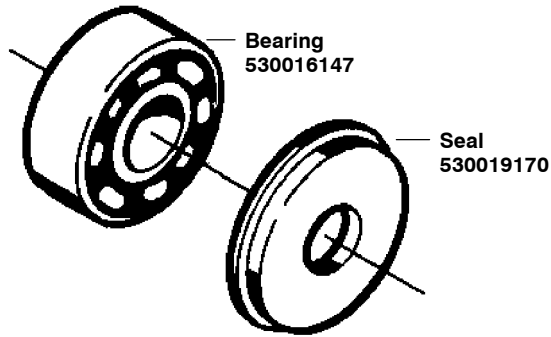

Ref.	Part No.	Description
1.	530038479	Limiter Cap – High (Brown)
2.	530038478	Limiter Cap – Low (Tan)
3.	530035523	Needle – High/low speed
4.	530069825	Kit – Carburetor Repair (KIT = Indicates Contents)
5.	530069844	Kit – Gasket Diaphragm (● Indicates Contents)

Kit - Carburetor Assembly No. 530071693 - WT-657

Note: No Repair kits are available for this carburetor, please order the complete assembly part number 530-071693 - WT-657

PARTS LIST NO. 530081399		Poulan ® PARTS LIST	CHAIN SAW MODEL(s) 2900
DATE 7/03/08	REPLACES 530068369-6/06/08		Note: Illustration may differ from actual model due to design changes

★★★★★ **Service Reference** ★★★★★

If your saw has the separate bearing and seal please order both the 530016147 bearing and the 530019170 seal. If your saw has the one piece bearing/seal assembly please order the 530056363 bearing/seal assy.
(Please Note : The different styles will not interchange.)

TWO PIECE STYLE

ONE PIECE STYLE

✓ = NEW PART NUMBER FOR THIS IPL ★ = REFER TO THE SERVICE REFERENCE INDICATED FOR MORE INFORMATION. (LOCATED AT END OF IPL)
● = THESE PARTS ARE ILLUSTRATED FOR CLARITY. ORDER COMPLETE ASSEMBLY.