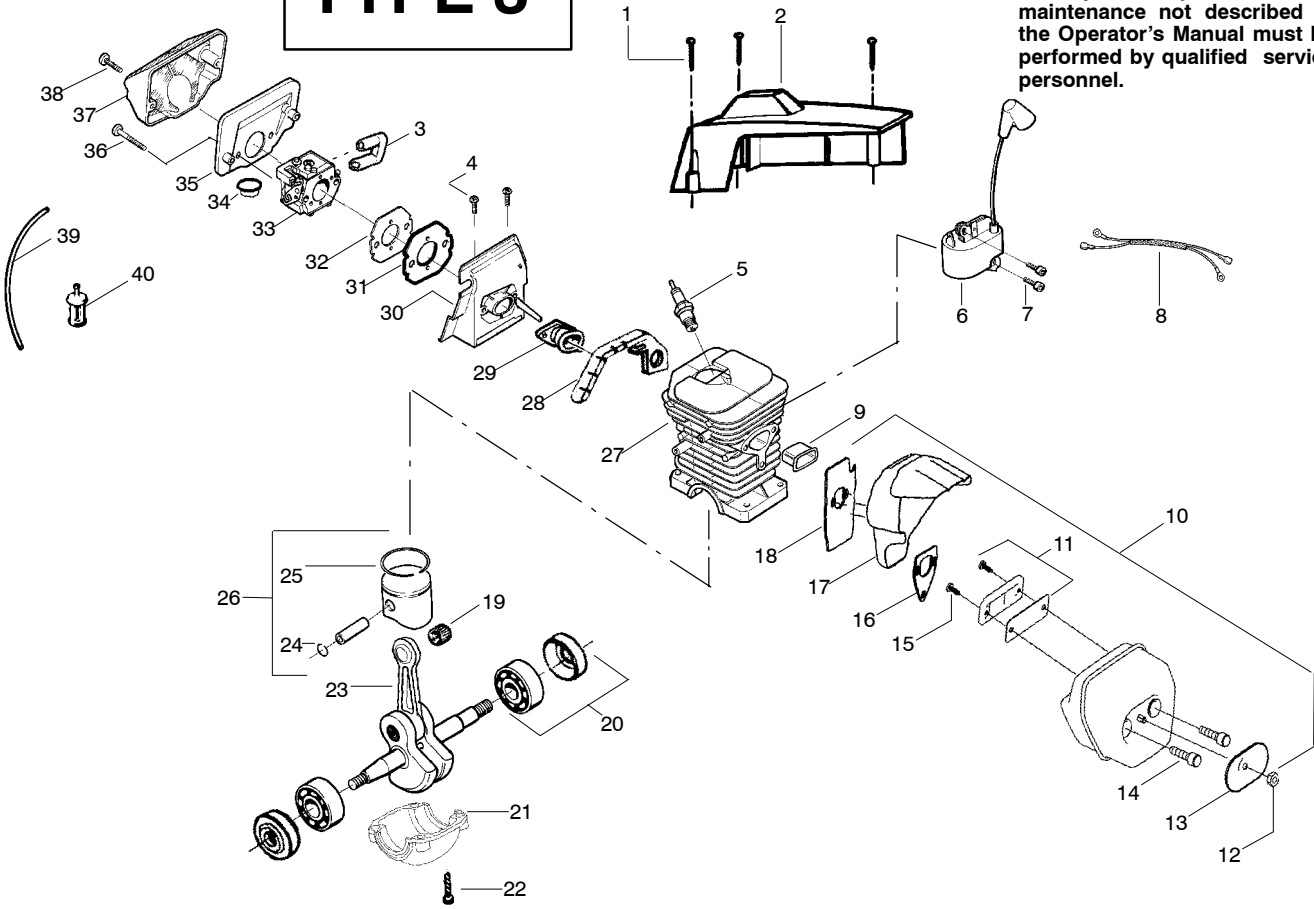

WARNING
All repairs, adjustments and maintenance not described in the Operator's Manual must be performed by qualified service personnel.

Ref.	Part No.	Description	Ref.	Part No.	Description
1.	530016154	Screw	25.	530037380	Ring-Piston
2.	530069700	Kit-Cylinder Shield	26.	530071496	Kit-Piston (Incl. 24, 25)
3.	530037464	Grommet -Carb.	27.	530071491	Assy-Cyl/Crankcase (Incl.#21)
4.	530015814	Screw	28.	530019251	Seal-Super Clean
5.	952030150	Spark Plug (RCJ-7Y)	29.	530037668	Intake Boot
6.	530039143	Module-Ignition	30.	530053396	Adapter-Carb.
7.	530015895	Screw	31.	530037872	Intake Plate-Carb
8.	530037467	Assy-Switch Wire	32.	530019172	Gasket-Carb.
9.	530037652	Insulator-Heat	33.	530071492	Kit-Carburetor (WT-610)
10.	530071495	Kit-Muffler (Incl.12-18)	34.	530036792	Isolator
11.	530071497	Kit-Spark Arrestor (Incl.# 15)	35.	530037478	Filter-Air (Bottom)
12.	530016359	Nut-Brass	36.	530015970	Screw
13.	530056061	Cover-Bolt	37.	530036141	Filter-Air (Top)
14.	530016338	Bolt-Muffler	38.	530015899	Screw
15.	530016351	Screw-Spark Screen	39.	530069247	Kit-Fuel Line (Small)
16.	530055128	Gasket-Muffler	40.	530095646	Assy-Fuel Pick-up
17.	530055765	Assy-Muffler Backplate			
18.	530055402	Backplate - Alum.			
19.	530032117	Bearing			
20.	530056363	Assy-Bearing & Seal			
21.	530049794	Cap-Crankcase			
22.	530015897	Screw			
23.	530029794	Assy-C'shaft & Rod			
24.	530015697	Retainer-Piston Pin			
					Not Shown
				530088183	Operator Manual
				530031135	Scrench
				530038653	Decal On/Stop
				530055298	Decal-Warning/Start Inst.