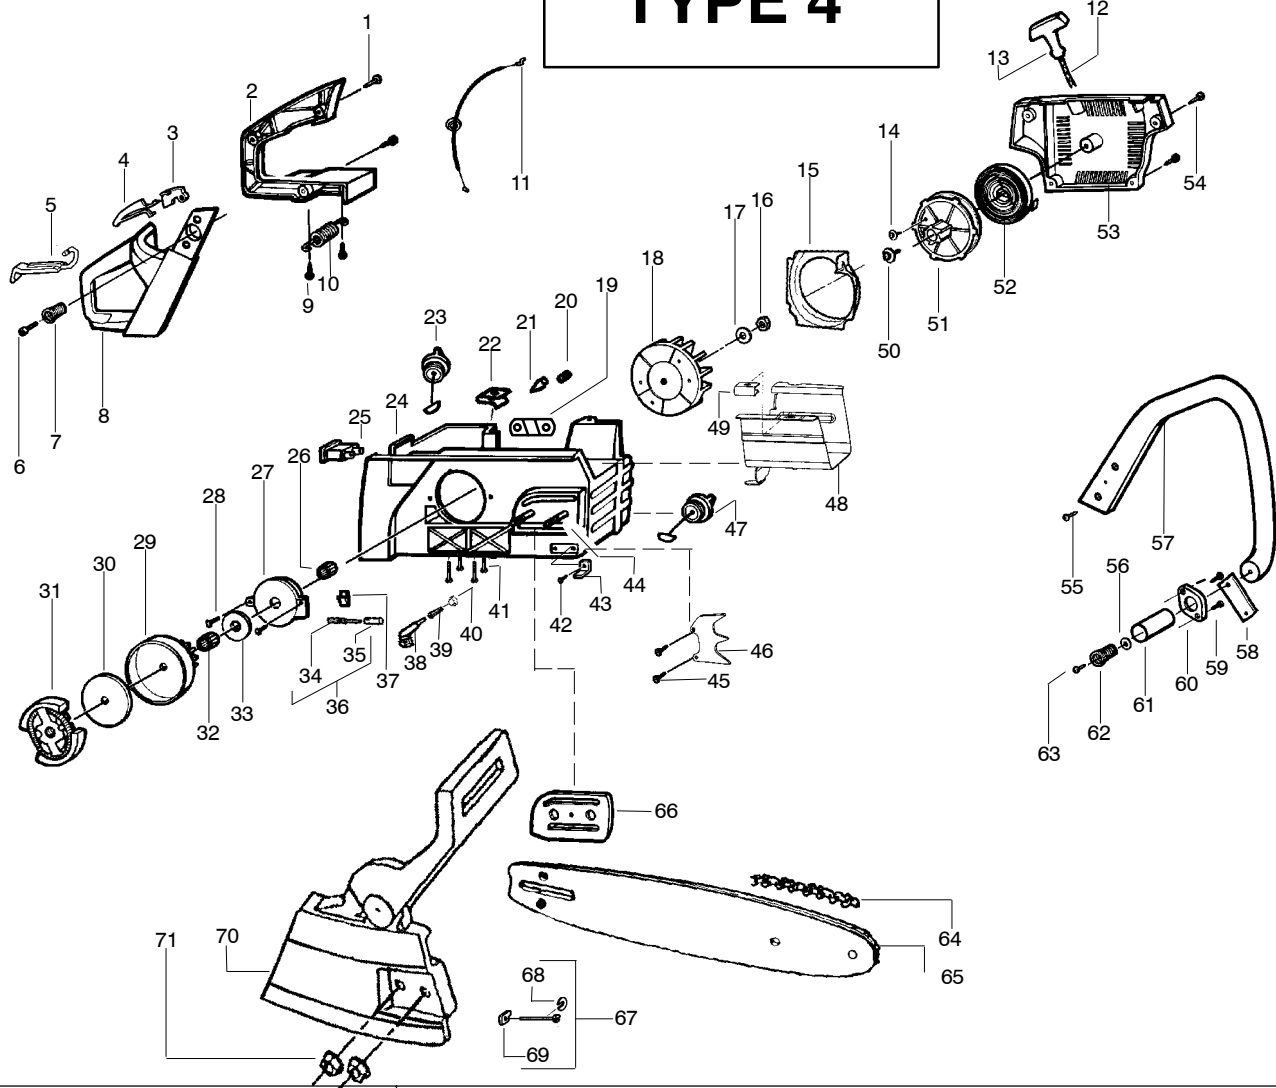

TYPE 4

Ref.	Part No.	Description	Ref.	Part No.	Description	Ref.	Part No.	Description
1.	530015957	Screw	23.	530010845	Assy-Fuel Cap	47.	530010846	Assy-Oil Cap
2.	530071272	Cover-Handle	24.	530037511	Assy-Chassis	48.	530055406	Shield-Heat
3.	530036097	Trigger-Throttle	25.	530069572	Kit-Switch	49.	530055322	Clip-"U"
4.	530036098	Lockout-Throttle	26.	530029833	Worm-Oil Pump	50.	530015920	Screw
5.	530053443	Lever-Choke	27.	530029835	Hsg.-Oil Pump	51.	530069313	Kit-Starter Pulley
6.	530015937	Screw	28.	530015896	Screw	52.	530015891	Spring-Recoil
7.	530038985	Spring-Isolator	29.	530069342	Kit-Clutch Drum	53.	530047744	Housing-Fan (incl.#15)
8.	530071272	Handle-Rear	30.	530015611	Washer-Clutch	54.	530015892	Screw
9.	530015906	Screw	31.	530014949	Assy-Clutch	55.	530015814	Screw
10.	530038986	Spring-Isolator	32.	530032119	Bearing-Clutch	56.	530015123	Washer
11.	530038471	Assy-Throttle Cable (Incl. Grommet)	33.	530015907	Washer-Thrust	57.	530038327	Handle-Front
12.	530069232	Kit-Rope	34.	530029838	Assy-Plunger/Gear	58.	530036113	Front Strap-AV
13.	530037485	Handle-Starter	35.	530029834	Barrel-Oil Pump	59.	530015775	Screw-Plate
14.	530016080	Screw	36.	530014410	Assy-Oil Pump (Incl. 27, 34, & 35)	60.	530036101	Plate-Isolator
15.	530047667	Plate-Baffle Fan	37.	530019174	Seal-Oil	61.	530036142	Spring Sleeve-AV
16.	530016071	Nut-Flywheel	38.	530037057	Pickup-Oil	62.	530038985	Spring-Isolator
17.	530015127	Washer-Flywheel	39.	530037821	Filter-Oil	63.	530015984	Screw
18.	530039147	Assy-Flywheel	40.	530030189	Plug-Oil Filter	64.	952051310	Chain-20"
19.	530036043	Plate-Support (Bar Stud)	41.	530016037	Screw	65.	952044326	Bar-20"
20.	530029868	Plug-Vent	42.	530015814	Screw	66.	530047855	Bar Plate
21.	530026119	Valve-Check	43.	530029850	Chain Catcher	67.	530069611	Kit-Bar Adj. (Incl 68,69)
22.	530015922	Nut-Speed	44.	530015877	Bar Bolt	68.	530038593	Retainer-Bar Adjust
			45.	530015805	Screw	69.	530015826	Pin-Bar Adjust
			46.	530014381	Kit-Spike Assy.(incl.#45)	70.	530054803	Assy-ChainBrake
						71.	530015917	Nut-Bar Mounting

✓ = NEW PART NUMBER FOR THIS IPL

★ = REFER TO THE SERVICE REFERENCE INDICATED FOR MORE INFORMATION. (LOCATED AT END OF IPL)