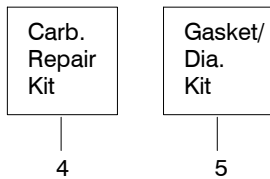

✓ = NEW PART NUMBER FOR THIS IPL

★ = REFER TO THE SERVICE REFERENCE INDICATED FOR MORE INFORMATION. (LOCATED AT END OF IPL)

Carburetor Assembly – WT610 -- #530071492

Carburetor Assembly – WT529 -- #530071345