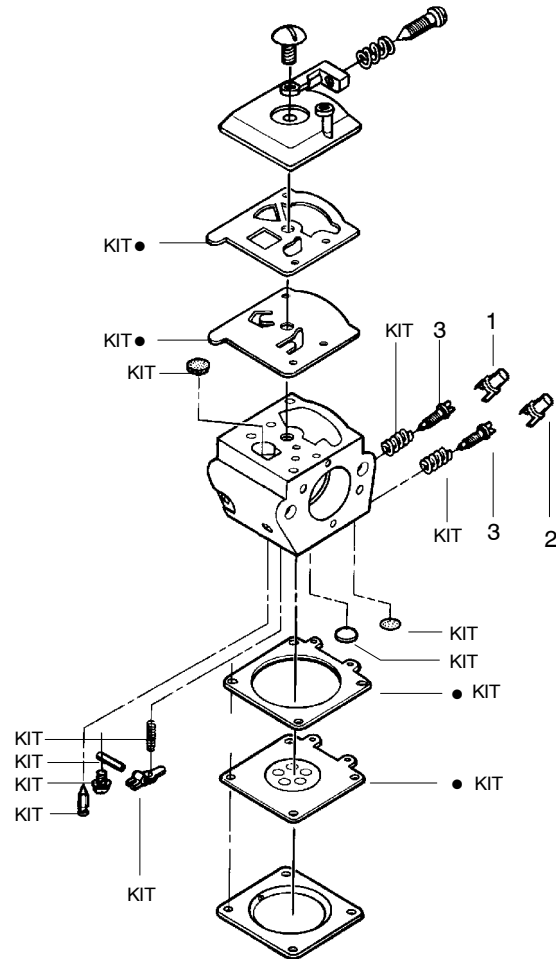

Carburetor Assembly – WT610 -- #530071492

Carburetor Assembly – WT529 -- #530071345

Ref.	Part No.	Description
1.	530038479	Limiter Cap – High (Brown)
2.	530038478	Limiter Cap – Low (Tan)
3.	530035523	Needle – High/low speed
4.	530069825	Kit – Carburetor Repair (KIT = Indicates Contents)
5.	530069844	Kit – Gasket Diaphragm (● Indicates Contents)

Kit - Carburetor Assembly No. 530071693 - WT-657

Note: No Repair kits are available for this carburetor, please order the complete assembly part number 530-071693 - WT-657