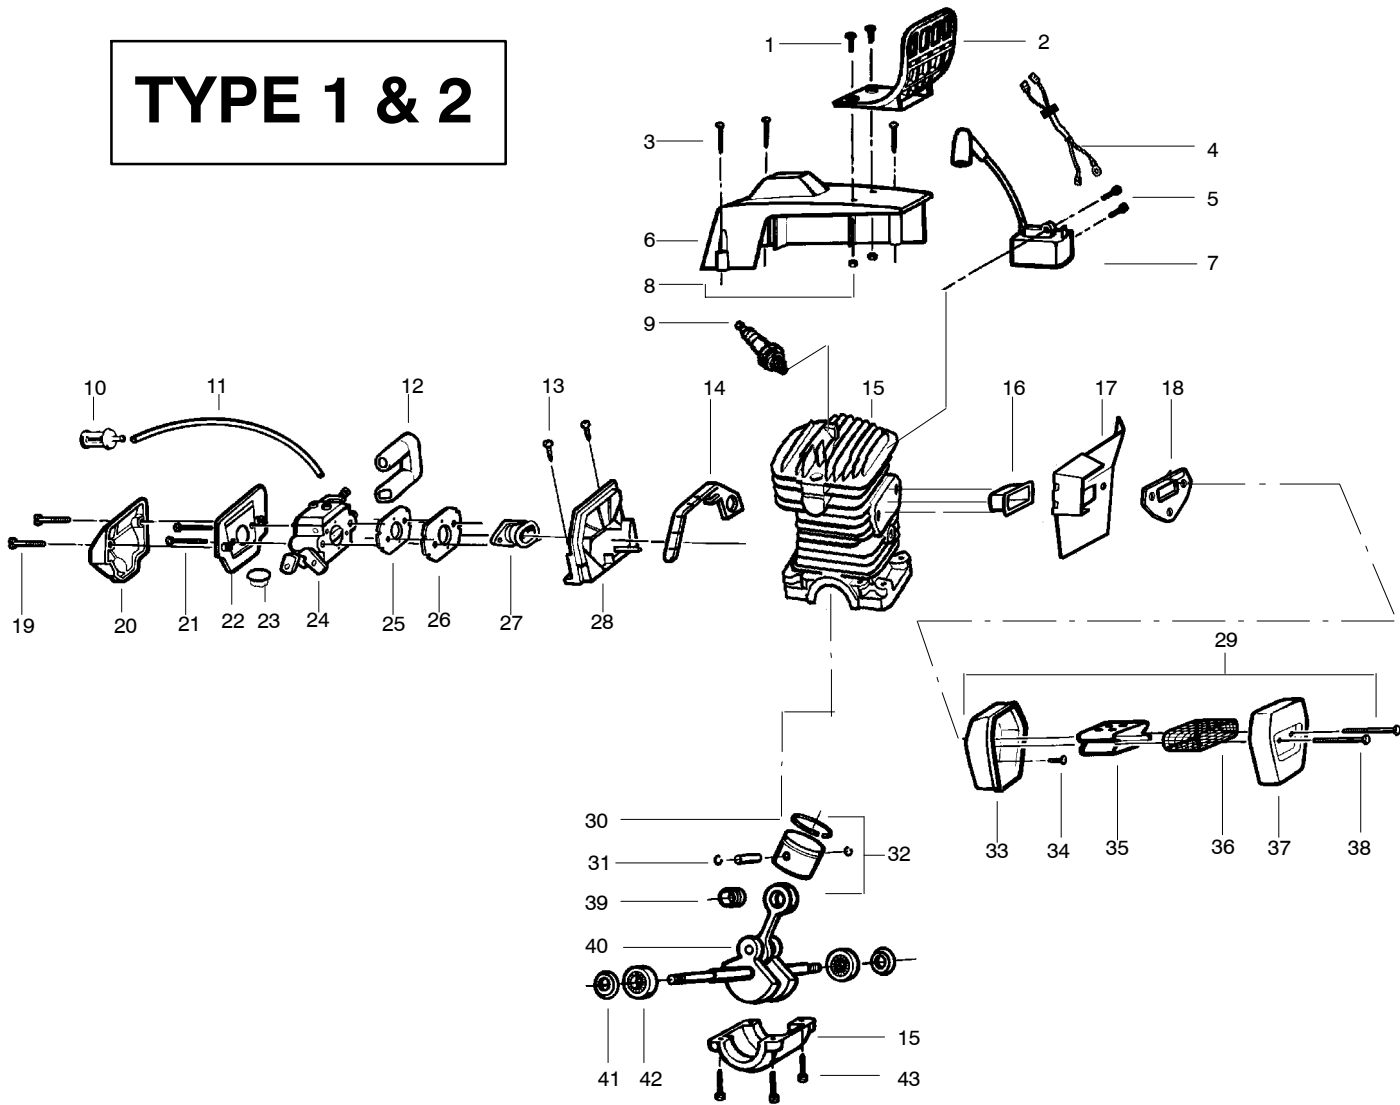

TYPE 1 & 2

Ref.	Part No.	Description	Ref.	Part No.	Description	Ref.	Part No.	Description
1.	530015871	Screw (Type 1 only)	21.	530015970	Screw	40.	530029794	Assy-C'shaft & Rod
2.	530047382	Handguard (Type 1 only)	22.	530037478	Filter-Air (Bottom)	41.	★★★★★	C'shaft Seal
3.	530016154	Screw	23.	530036792	Isolator	42.	★★★★★	C'shaft Bearing
4.	530037467	Assy-Switch Wire	24.	530071345	Carburetor (WT-529)	43.	530015897	Screw
5.	530015895	Screw	25.	530019172	Gasket-Carburetor		Not Shown	
6.	530069700	Kit-Cylinder Shield	26.	530037872	Plate-Carburetor		---	Operator Manual
7.	530039143	Module-Ignition	27.	530037668	Boot-Intake		530087840	Type 1
8.	534235901	Nut (Type 1 only)	28.	530053396	Adaptor-Carb.		530088787	Type 2
9.	952030150	Spark Plug (RCJ-7Y)	29.	530069707	Kit-Muffler (Incl. 33,34,35,37,38)		530047658	Decal-Kickback
10.	530047004	Assy-Fuel Pick-up	30.	530037380	Ring-Piston		530031135	Scrench
11.	530069247	Kit - Line Carb / Purge	31.	530015697	Retainer-Piston Pin		530031136	Worm Gear Puller
12.	530037464	Grommet-Carb.	32.	530069548	Kit-Piston (Incl. 30, 31 & 39)		530031112	Clutch Assy. Tool
13.	530015814	Screw	33.	530037728	Muffler Body		530055298	Decal-Instruction
14.	530019251	Seal-Super Clean	34.	530015902	Bolt		530038653	Decal - On/Stop
15.	530014943	Assy-C'case&Cylinder	35.	530037813	Diffuser			
16.	530037652	Heat Insulator	36.	530036103	Spark Screen			
17.	530047801	Muffler Plate	37.	530037249	Muffler Cover			
18.	530019205	Gasket-Muffler	38.	530016170	Muffler Bolt			
19.	530015899	Screw	39.	530032117	Piston Pin Bearing			
20.	530036141	Air Filter (Top)						