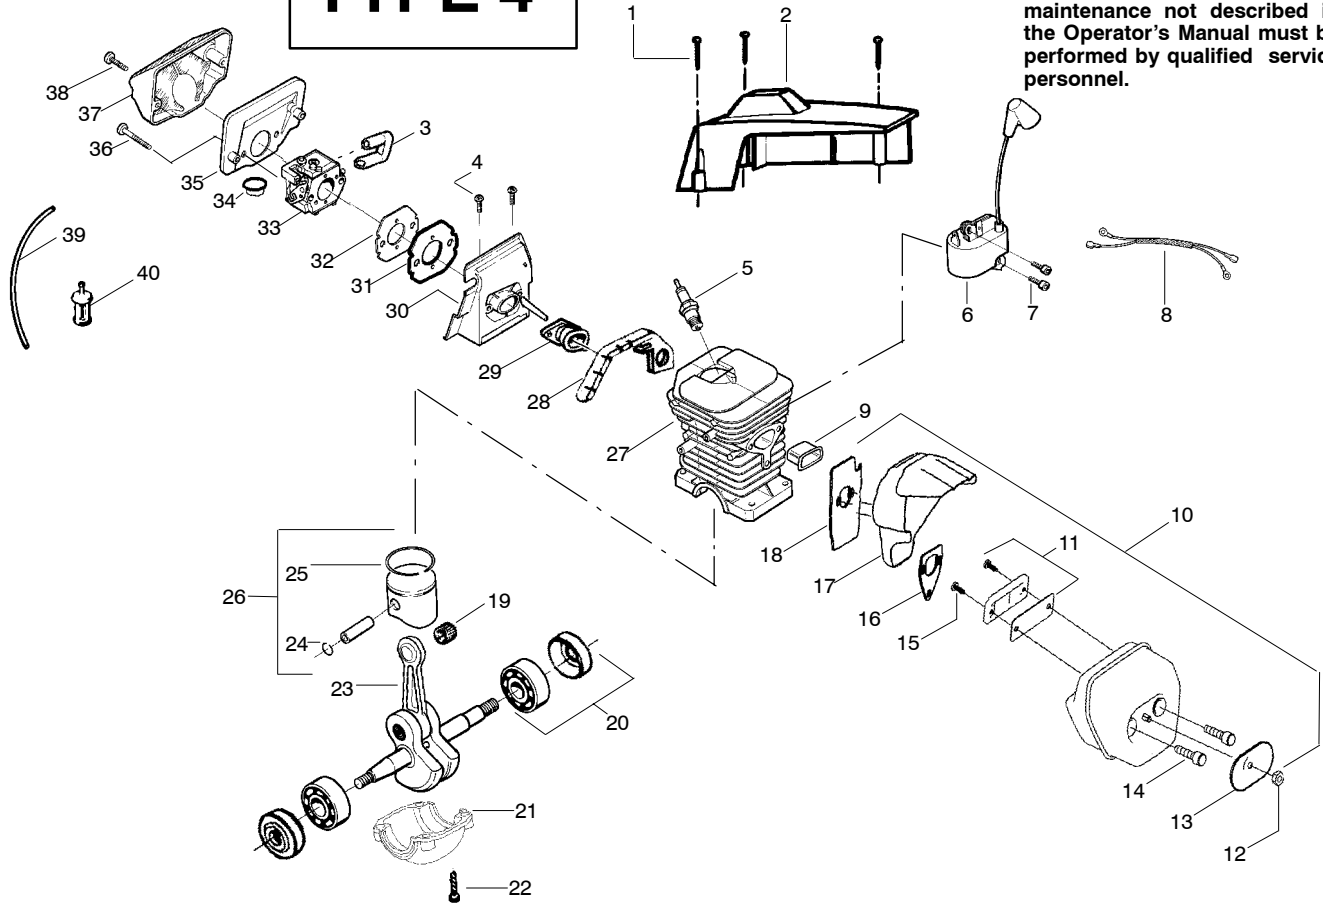

TYPE 4

WARNING
All repairs, adjustments and maintenance not described in the Operator's Manual must be performed by qualified service personnel.

Ref.	Part No.	Description	Ref.	Part No.	Description
1.	530016154	Screw	25.	530037380	Ring-Piston
2.	530069700	Kit-Cylinder Shield	26.	530071496	Kit-Piston (Incl. 24, 25)
3.	530035583	Grommet -Carb.	27.	530071491	Assy-Cyl/Crankcase (Incl.#21)
4.	530015814	Screw	28.	530019251	Seal-Super Clean
5.	952030150	Spark Plug (RCJ-7Y)	29.	530035581	Intake Boot
6.	530039143	Module-Ignition	30.	530071654	Adapter-Carb.
7.	530015895	Screw	31.	530037872	Intake Plate-Carb
8.	530037467	Assy-Switch Wire	32.	530019172	Gasket-Carb.
9.	530037652	Insulator-Heat	33.	530071693	Kit-Carburetor (WT-657)
10.	530071495	Kit-Muffler (Incl.12-18)	34.	530036792	Isolator
11.	530071497	Kit-Spark Arrestor (Incl.# 15)	35.	530037478	Filter-Air (Bottom)
12.	530016359	Nut-Brass	36.	530015970	Screw
13.	530056061	Cover-Bolt	37.	545057701	Filter-Air (Top)
14.	530016338	Bolt-Muffler	38.	530015899	Screw
15.	530016351	Screw-Spark Screen	39.	530069247	Kit-Fuel Line (Small)
16.	530055128	Gasket-Muffler	40.	530095646	Assy-Fuel Pick-up
17.	530055765	Assy-Muffler Backplate			
18.	530055402	Backplate - Alum.			
19.	530032117	Bearing			
20.	530056363	Assy-Bearing & Seal			
21.	530049794	Cap-Crankcase			
22.	530015897	Screw			
23.	530029794	Assy-C'shaft & Rod			
24.	530015697	Retainer-Piston Pin			
				Not Shown	
			✓	545186800	Operator Manual
				530031135	Scrench
				530055298	Decal-Warning/Start Inst.

✓ = NEW PART NUMBER FOR THIS IPL   ★ = REFER TO THE SERVICE REFERENCE INDICATED FOR MORE INFORMATION. (LOCATED AT END OF IPL)
● = THESE PARTS ARE ILLUSTRATED FOR CLARITY. ORDER COMPLETE ASSEMBLY.