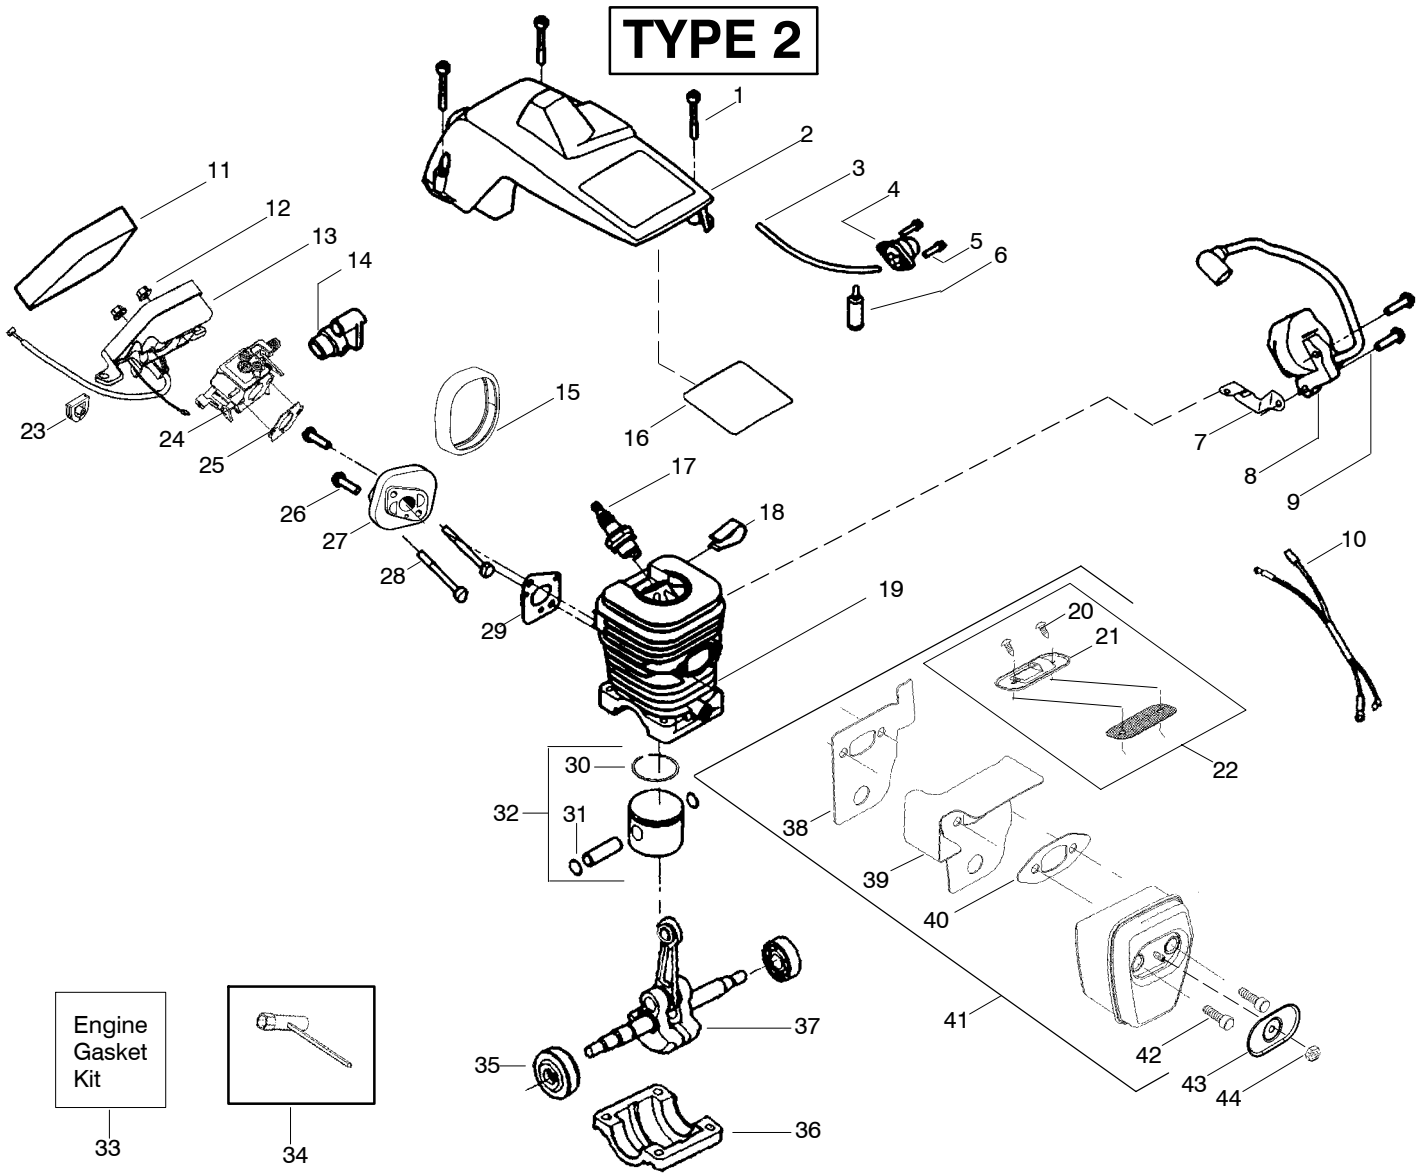

Ref.	Part No.	Description	Ref.	Part No.	Description	Ref.	Part No.	Description
1.	530016153	Screw	19.	530012550	Cylinder	34.	530031163	Bar Wrench
2.	530055638	Assy - Cylinder Shield (includes # 16)	20.	530016351	Screw - Outlet cover	35.	530056363	Assy - Seal & Bearing
3.	530069247	Kit - Fuel Line (Small)	21.	530054883	Cover - Outlet	36.	530037935	Cap - Crankcase
4.	530071835	Kit - Purge Bulb (incl. #5)	22.	530071413	Kit - Spark Arrestor (Incl. 20,21)	37.	530047062	Assy - Crankshaft
5.	530015780	Screw	23.	530047631	Grommet - Throttle Cable	38.	530054885	Backplate
6.	530095646	Assy - Fuel Pick-up	24.	---	Kit - Carburetor	39.	530054880	Guide - Outlet
7.	530047442	Strap - Ground	25.	545081885	Walbro (WT-89) (Incl. Grommet)	40.	530069608	Gasket - Muffler (kit)
8.	530039198	Ignition Module	26.	530069608	Gasket - Carb. (kit)	41.	530054886	Assy - Muffler (Incl. 38-40,42)
9.	530015814	Screw	27.	530016386	Screw	42.	530016338	Bolt - Muffler
10.	530057475	Assy - Wire Harness	28.	530049700	Carb. Adapter	43.	530055586	Cover - Bolt
11.	530037793	Foam - Air Filter	29.	530016187	Screw	44.	530016359	Nut - Brass
12.	530016101	Nut	30.	530069608	Gasket - Adaptor (kit)			Not Shown
13.	530057702	Assy - Air Box	31.	530038729	Ring - Piston			545123538
14.	530035526	Grommet - Carb Adjust	32.	530015697	Retainer - Piston Pin			530057757
15.	530054144	Seal - Carb Adapter	33.	530071408	Kit - Piston (Incl. 30 & 31)			Manual
16.	530055698	Reflector - Heat		530069608	Kit - Engine Gasket (Incl. 25, 29 & 40)			Decal - Warning
17.	952030150	Spark Plug (RCJ-7Y)						
18.	530016136	Clip - High Tension Lead						

✓ = NEW PART NUMBER FOR THIS IPL

* = REFER TO THE SERVICE REFERENCE INDICATED FOR MORE INFORMATION. (LOCATED AT END OF IPL)