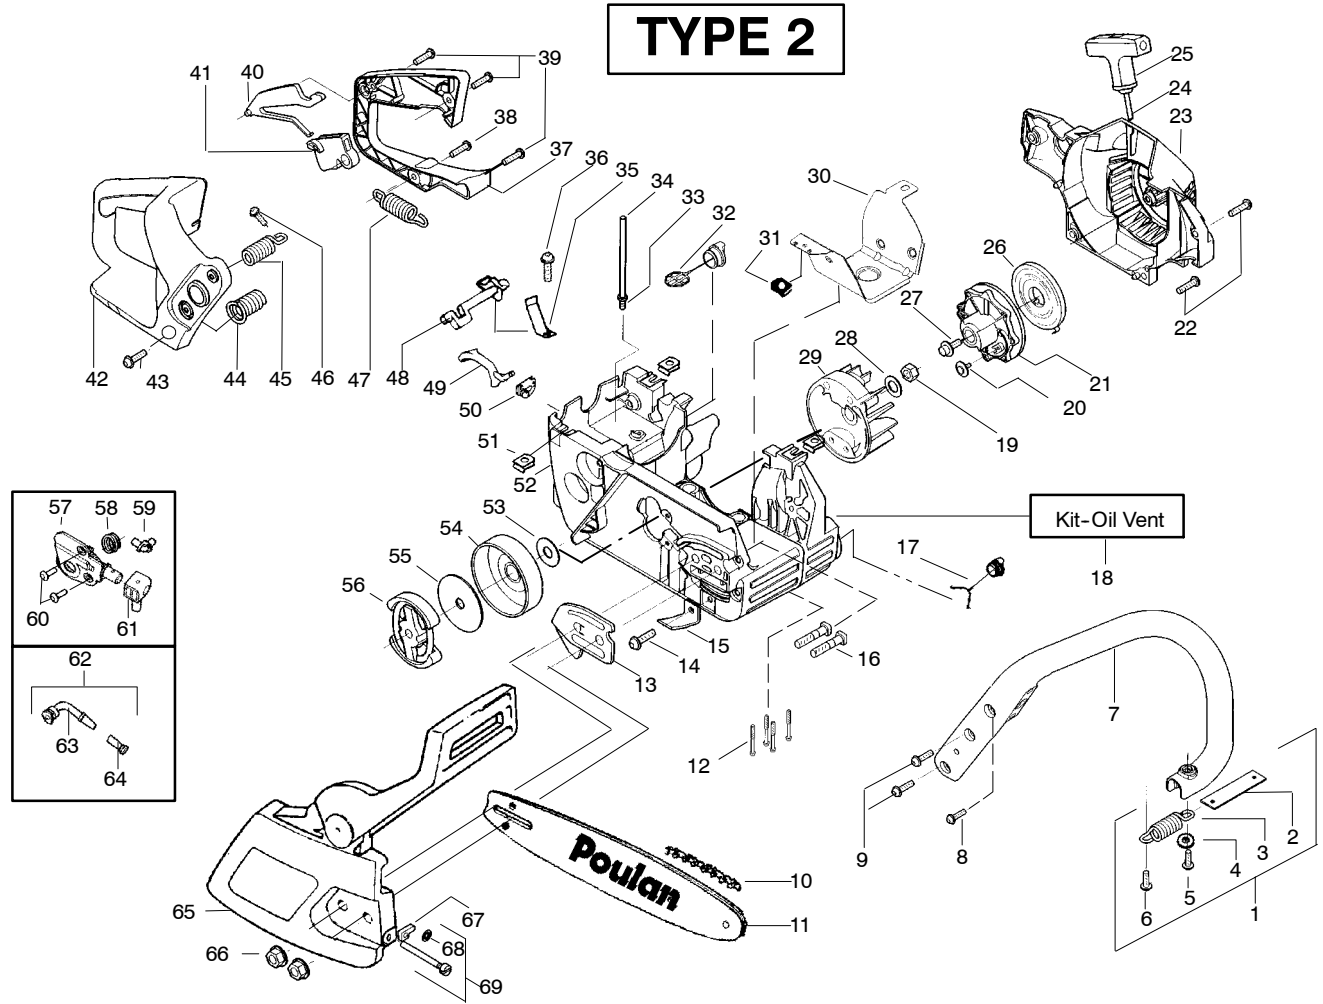

TYPE 2

Ref.	Part No.	Description	Ref.	Part No.	Description	Ref.	Part No.	Description
1.	530059667	Assy.-Isolator	28.	530015127	Washer-Flywheel	55.	530015611	Washer-Clutch
2.	530047608	Limiter Strap	29.	530039187	Assy-Flywheel	56.	530014949	Assy. Clutch
3.	530059668	Spring-Isolator	30.	530055183	Shield - Heat	57.	530071259	Kit - Oil Pump (incl. 58,59,61)
4.	530015158	Washer	31.	530055322	Clip - "U"	58.	530037820	Gear-Worm Spring
5.	530016018	Screw	32.	530047192	Assy-Fuel Cap	59.	530049477	Elbow-Oil Pickup
6.	530015843	Screw	33.	530023877	Fitting-fuel line	60.	530016064	Screw
7.	530047583	Front Handle	34.	530069216	Kit-Fuel line (large)	61.	530019206	Seal Block
8.	530015940	Screw	35.	530016149	Spring-Switch	62.	530047663	Assy-Oil Pick-up (Incl. 63,64)
9.	530015814	Screw	36.	530015775	Screw	63.	530038373	Pick-up Oiler
10.	952051338	Chain - 18"	37.	530047581	Cover-Rear Handle	64.	530056533	Filter-Oil
11.	952044418	Bar - 18"	38.	530015886	Screw	65.	530054735	Assy.-Chain Brake
12.	530016132	Screw	39.	530015906	Screw	66.	530015917	Nut-Bar Mounting
13.	530038238	Plate-Bar Mount.	40.	530036098	Throttle Lockout	67.	530015826	Pin-Bar Adjust
14.	530015814	Screw	41.	530036097	Trigger-Throttle	68.	530038593	Retainer
15.	530029850	Chain Catcher	42.	530047582	Handle - Rear	69.	530069611	Kit-Bar Adjusting (incl. # 67,68)
16.	530016133	Bolt-Bar	43.	★★★★★	Screw			
17.	530057236	Assy-Oil Cap	44.	★★★★★	Assy Isolator-lower			
18.	530071666	Kit-Oil Vent	45.	530071958	Kit-Isolator (Upper)			
19.	530016134	Nut-Flywheel	46.	530015875	Screw			
20.	530016080	Screw	47.	530059668	Spring-Isolator			
21.	530037817	Starter Pulley	48.	530057473	Lever-Switch			
22.	530015892	Screw	49.	530057474	Lever-Choke			
23.	530049334	Housing-Fan	50.	530049005	Grommet-Knob			
24.	530069232	Kit - Rope	51.	530015922	Nut-"U"-Type			
25.	530056402	Handle-Starter	52.	530071840	Kit-Chassis Assy. fuel lines and caps)			
26.	530027531	Spring-Recoil	53.	530015907	Washer-Thrust			
27.	530015920	Screw	54.	530047061	Assy.-Clutch Drum w/bearing			

↗ = NEW PART NUMBER FOR THIS IPL   ★ = REFER TO THE SERVICE REFERENCE INDICATED FOR MORE INFORMATION. (LOCATED AT END OF IPL)