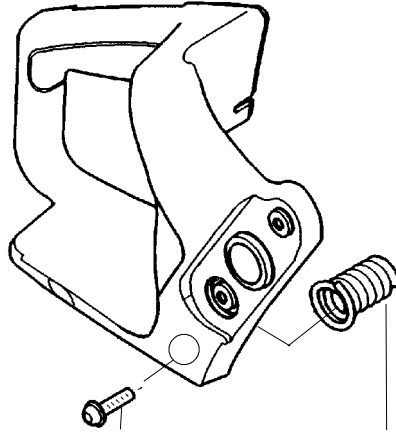

PARTS LIST NO. 530086181		POULAN® PARTS LIST	CHAIN SAW MODEL(s) 2550 LE	
DATE 3/05/08	Replaces 530086181 - 09/14/06		Note: Illustration may differ from actual model due to design changes	PAGE NO. 6

★★★★★ **Service Reference** ★★★★★

Note: Due to product improvements, your unit may have been built with or without the spring and screw shown below. If your unit does not have this spring and screw, no action is required. If your unit does have the spring and screw, please order the part numbers listed below.

530015814
Screw

530053274
Assy-Isolator Spring