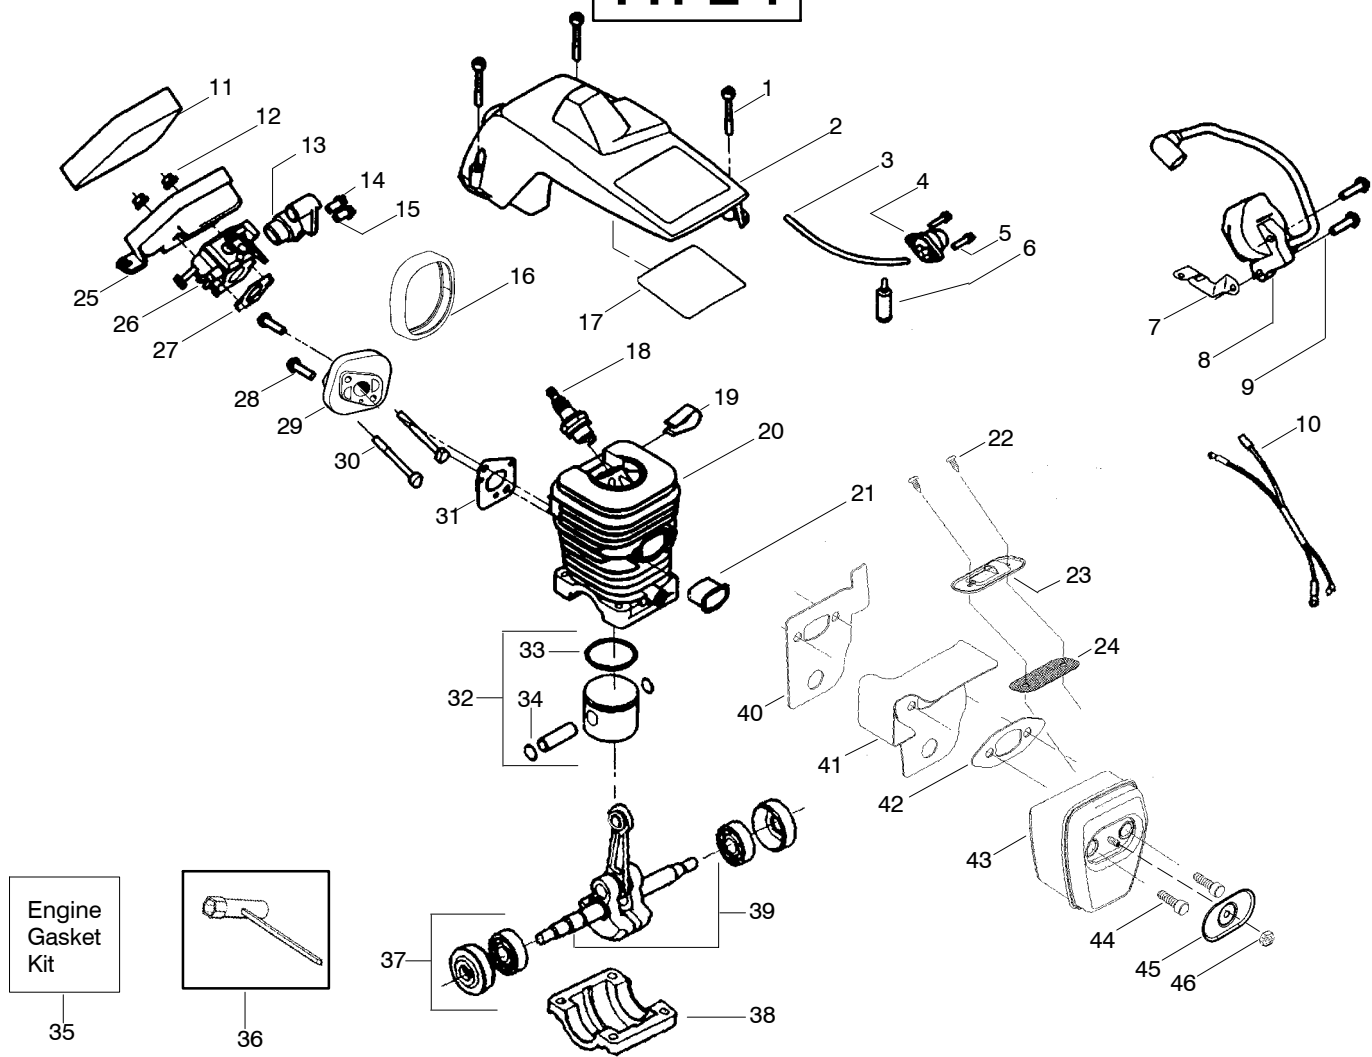

↗ = NEW PART NUMBER FOR THIS IPL ★ = REFER TO THE SERVICE REFERENCE INDICATED FOR MORE INFORMATION. (LOCATED AT END OF IPL)

TYPE 1

Ref.	Part No.	Description	Ref.	Part No.	Description	Ref.	Part No.	Description
1.	530016153	Screw	19.	530016136	Clip-High Tension Lead	35.	530069608	Kit-Engine Gasket (Incl. 27, 31 & 42)
2.	530055638	Assy-Cylinder Shield (includes # 17)	20.	530071412	Kit-Cylinder	36.	530031163	Bar Wrench
3.	530069247	Kit-Fuel Line (Small)	21.	530037652	Insulator-Heat	37.	530056363	Assy-Seal & Bearing
4.	530047213	Assy-Air Purge	22.	530016351	Screw-Outlet cover	38.	530037935	Cap-Crankcase
5.	530015780	Screw	23.	530054883	Cover - Outlet	39.	530047062	Assy-Crankshaft
6.	530095646	Assy-Fuel Pick-up	24.	530071413	Kit-Spark Arrestor (Incl. 22,23)	40.	530054885	Backplate
7.	530047442	Strap-Ground	25.	530047604	Air Filter Housing	41.	530054880	Guide-Outlet
8.	530039198	Ignition Module	26.	530071409	Kit-Carburetor (WT599) (Incl. 14 & 15)	42.	530069608	Gasket-Muffler
9.	530015814	Screw	27.	530069608	Gasket-Carb.	43.	530054886	Assy-Muffler (Incl. 22-24)
10.	530049117	Assy-Wire Harness	28.	530015810	Screw	44.	530016338	Bolt-Muffler
11.	530037793	Foam-Air Filter	29.	530049700	Carb. Adapter	45.	530055586	Cover-Bolt
12.	530016101	Nut	30.	530016187	Screw	46.	530016359	Nut-Brass
13.	530049244	Grommet-Carb Adjust	31.	530069608	Gasket-Carb Adaptor			Not Shown
14.	530038479	Limiter Cap-High	32.	530071408	Kit-Piston (Incl. 33 & 34)	530086531	Operator Manual	
15.	530038478	Limiter Cap-Low	33.	530038729	Ring-Piston	530038257	Decal-Warn. Instr.	
16.	530054144	Seal-Carb Adapter	34.	530015697	Retainer-Piston Pin			
17.	530055698	Reflector-Heat						
18.	952030150	Spark Plug (RCJ-7Y)						