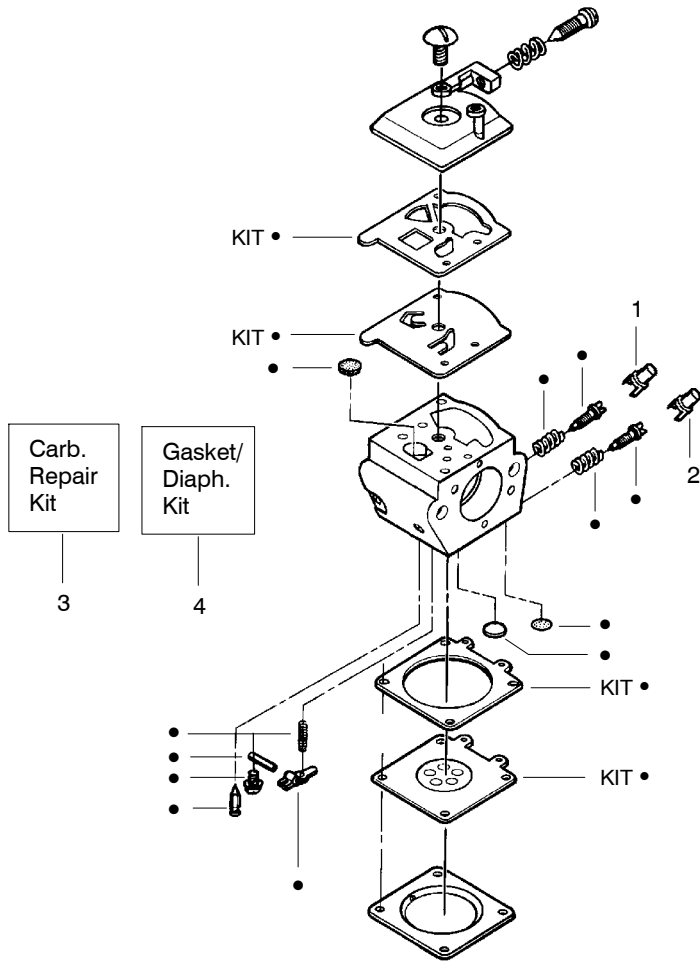

Carburetor Assembly - 530071409-WT599

Ref.	Part No.	Description
1.	530038479	Limiter Cap - High
2.	530038478	Limiter Cap - Low
3.	530069826	Carburetor Repair Kit (● Indicates Contents)
4.	530069844	Gasket/Diaphragm Kit (KIT=Indicates Contents)

Kit - Carburetor Assembly No. 530071621 - Walbro WT-625
Kit - Carburetor Assembly No. 530071820 - ZAMA W-20
Kit - Carburetor Assembly No. 530071821 - Walbro WT-662

Note: No Repair kits are available for these carburetors