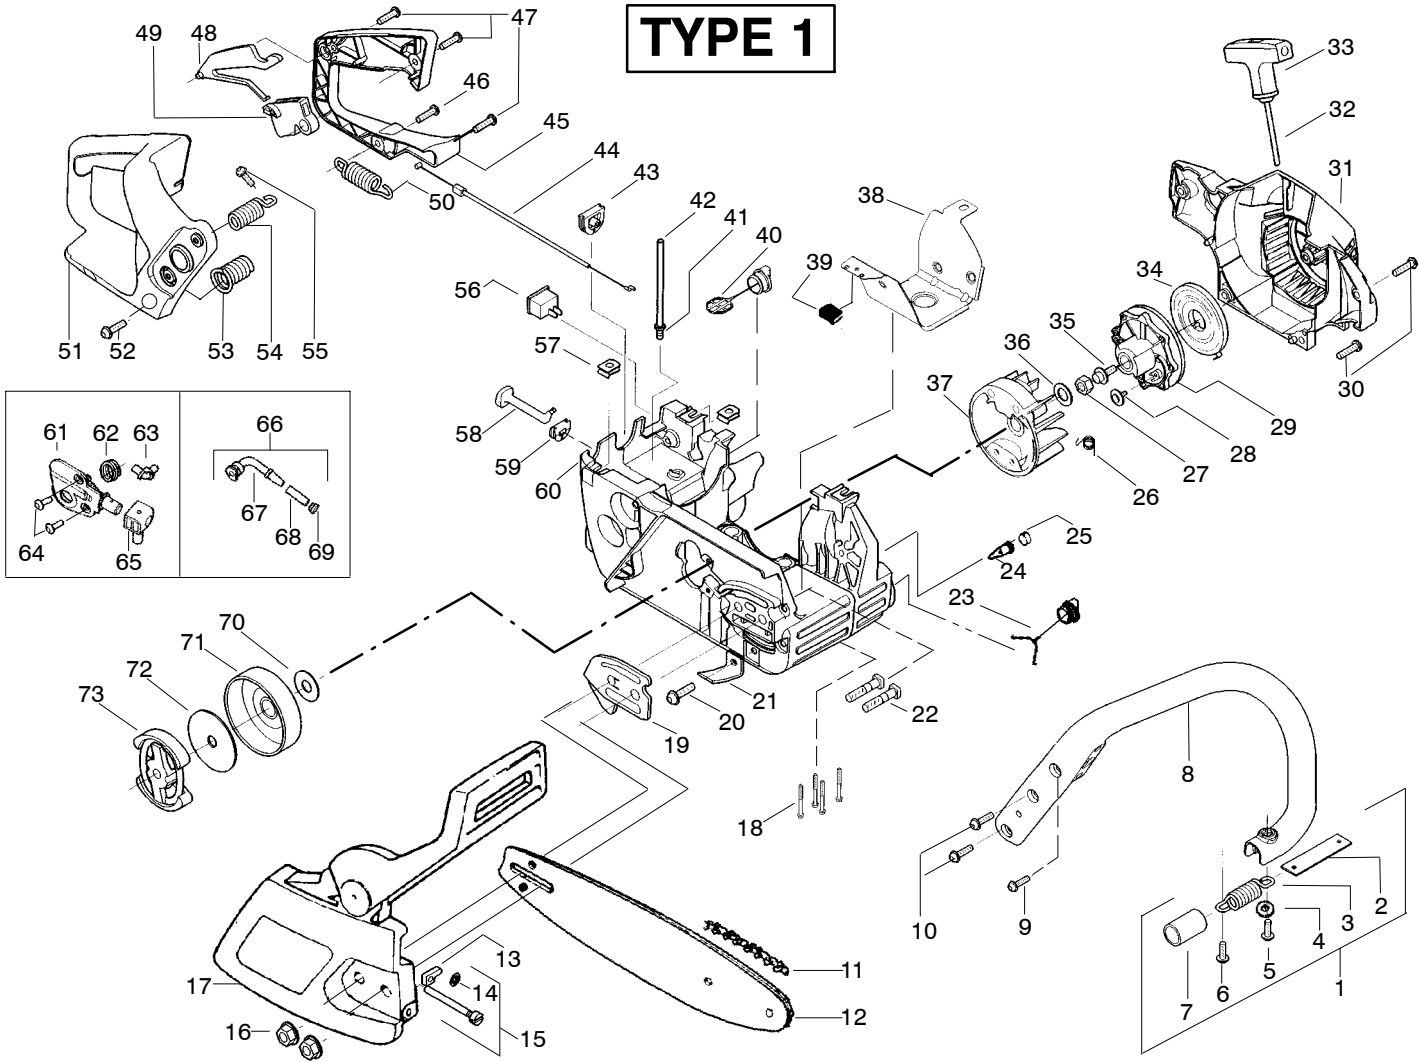

TYPE 1

Ref.	Part No.	Description	Ref.	Part No.	Description	Ref.	Part No.	Description
1.	530047963	Assy. - Isolator	29.	530037817	Starter Pulley	55.	530015875	Screw
2.	530047608	Limiter Strap	30.	530015892	Screw	56.	530069572	Kit - Switch
3.	530042082	Spring - Isolator	31.	530049334	Fan Housing	57.	530015922	Nut - "U" - Type
4.	530015123	Washer	32.	530069232	Kit - Rope	58.	530047605	Knob - Choke
5.	530016018	Screw	33.	530037485	Starter Handle	59.	530049005	Grommet - Knob
6.	530015843	Screw	34.	530027531	Recoil Spring	60.	530047618	Chassis Ass'y. (Incl. 22 - 25, 40 & from page 2, 3, 6)
7.	530036142	Sleeve - AV Spring	35.	530015920	Screw	61.	530071259	Kit - Oil Pump
8.	530047583	Front Handle	36.	530015127	Washer - Flywheel	62.	530037820	Gear - Worm Spring
9.	530015940	Screw	37.	530039209	Flywheel Ass'y.	63.	530049477	Elbow - Oil Pickup
10.	530015814	Screw	38.	530055183	Shield - Heat	64.	530016064	Screw
11.	952051338	Chain - 18"	39.	530055322	Clip - "U"	65.	530019206	Seal Block
12.	952044418	Bar - 18"	40.	530047192	Fuel Cap Ass'y.	66.	530047663	Oil Pick-up Ass'y (Incl. 67 - 69)
13.	530015826	Pin - Bar Adjust	41.	530023877	Fitting - fuel line	67.	530038373	Pick-up Oiler
14.	530038593	Retainer - Bar Adjust	42.	530069216	Kit - Fuel line (large)	68.	530037821	Oil Filter
15.	530069611	Kit - Bar Adjust (Incl. 13 & 14)	43.	530047631	Grommet - Cable	69.	530030189	Plug - Oil Filter
16.	530015917	Nut - Bar Mounting	44.	530047602	Cable - Throttle	70.	530015907	Washer - Thrust
17.	530054735	Kit - Chain Brake	45.	530047581	Cover - Rear Handle	71.	530047061	Assy. - Clutch Drum w/bearing
18.	530016132	Screw	46.	530015886	Screw	72.	530015611	Washer - Clutch
19.	530038238	Plate - Bar Mounting	47.	530015906	Screw	73.	530014949	Assy. Clutch
20.	530015814	Screw	48.	530036098	Throttle Lockout			
21.	530029850	Chain Catcher	49.	530036097	Trigger - Throttle			
22.	530016133	Bolt - Bar	50.	530042082	Spring - Isolator			
23.	530010846	Oil Cap Ass'y.	51.	530047582	Handle - Rear			
24.	530026119	Check Valve	52.	530015814	Screw			
25.	530038264	Plug - Bronze Vent	53.	530053274	Assy. Isolator - lower			
26.	530023817	Spring - Starter Dog	54.	530071385	Isolator Kit (Upper)			
27.	530016134	Nut - Flywheel						
28.	530016080	Screw						

✓ = NEW PART NUMBER FOR THIS IPL   ★ = REFER TO THE SERVICE REFERENCE INDICATED FOR MORE INFORMATION. (LOCATED AT END OF IPL)

= THESE PARTS ARE ILLUSTRATED FOR CLARITY. ORDER COMPLETE ASSEMBLY.