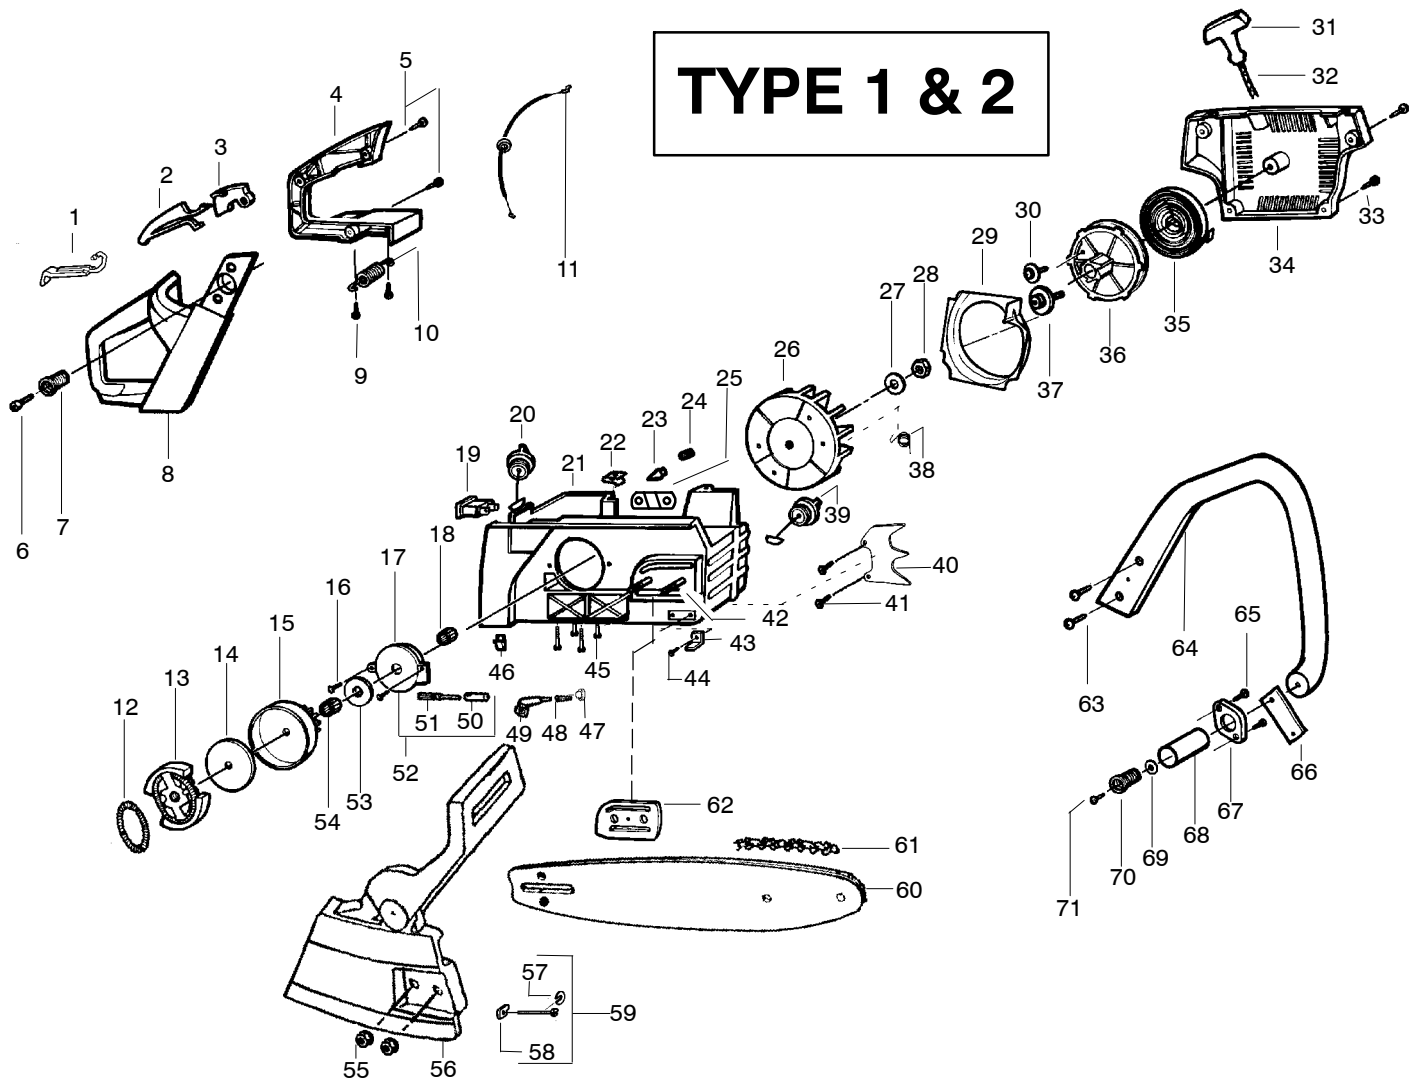

TYPE 1 & 2

Ref.	Part No.	Description	Ref.	Part No.	Description	Ref.	Part No.	Description
1.	530053443	Choke Lever	25.	530036043	Bar Stud Plate	49.	530037057	Oil Pick-up
2.	530036098	Throttle Lockout	26.	530039147	Flywheel Ass'y.	50.	530029834	Oil Pump Barrel
3.	530036097	Throttle Trigger	27.	530015127	Washer	51.	530029838	Plunger & Gear Ass'y.
4.	530036491	Handle Cover	28.	530016071	Nut	52.	530014410	Oil Pump Ass'y. (Incl. 17, 50, & 51)
5.	530015957	Screw	29.	530047667	Baffle Plate	53.	530015907	Thrust Washer
6.	530015937	Screw	30.	530016080	Screw	54.	530032119	Clutch Bearing
7.	530038985	Spring - Isolator	31.	530037485	Starter Handle	55.	530015917	Bar Mounting Nut
8.	530036130	Rear Pro Handle	32.	530069232	Rope Kit	56.	530054803	Assy - Chainbrake
9.	530015906	Screw	33.	530015892	Screw	57.	530038593	Retainer - Bar Adjust
10.	530038986	Isolator Spring	34.	530047744	Fan Hsg. Ass'y. Kit (Incl. 29)	58.	530015826	Bar Adjusting Pin
11.	530038471	Throttle Cable	35.	530015891	Recoil Spring	59.	530069611	Kit - Bar Adjust (incl.57,58)
12.	530094188	Spring - Clutch	36.	530069313	Kit - Starter Pulley	60.	952044326	Bar
13.	530014949	Clutch Ass'y.	37.	530015920	Screw	61.	952051310	Chain
14.	530015611	Clutch Washer	38.	530023817	Spring - Starter Dog	62.	530047855	Bar Plate
15.	530069342	Kit - Clutch Drum & Bearing (incl. 54)	39.	530010846	Oil Cap Ass'y.	63.	530015814	Screw
16.	530015896	Screw	40.	530014381	Assy. - Spike (incl.41)	64.	530038327	Handle
17.	530029835	Oil Pump Hsg.	41.	530015805	Screw	65.	530015775	Screw
18.	530029833	Oil Pump Worm	42.	530015877	Bar Bolt	66.	530036113	Front Strap
19.	530069572	Switch Kit	43.	530029850	Chain Catcher	67.	530036101	Isolator Plate
20.	530010845	Fuel Cap Ass'y.	44.	530015906	Screw	68.	530036142	Spring Sleeve
21.	530047005	Chassis Ass'y.	45.	530016037	Screw	69.	530015123	Washer
22.	530015922	Speed Nut	46.	530019174	Oil Seal	70.	530038985	Isolator Spring
23.	530026119	Check Valve	47.	530030189	Plug - Oiler Filter	71.	530015984	Screw
24.	530029868	Vent Plug	48.	530037821	Oil Filter			

✓ = NEW PART NUMBER FOR THIS IPL

* = REFER TO THE SERVICE REFERENCE INDICATED FOR MORE INFORMATION. (LOCATED AT END OF IPL)