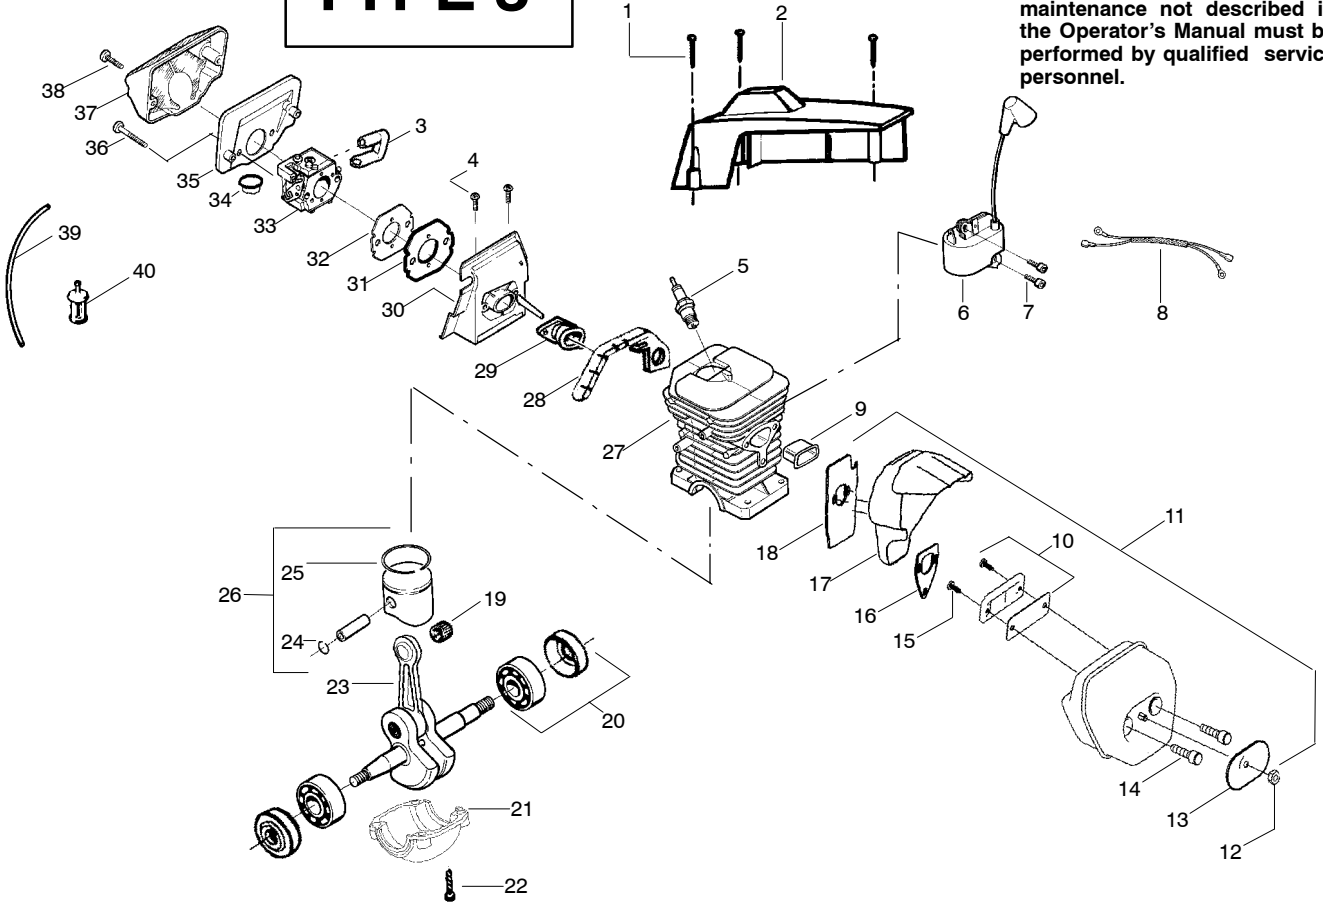

⚠ WARNING
All repairs, adjustments and maintenance not described in the Operator's Manual must be performed by qualified service personnel.

Ref.	Part No.	Description	Ref.	Part No.	Description
1.	530016154	Screw	25.	530037380	Ring-Piston
2.	530069700	Kit-Cylinder Shield	26.	530071496	Kit-Piston (Incl. 24, 25)
3.	530037464	Grommet -Carb.	27.	530071491	Assy-Cyl/Crankcase (Incl.#21)
4.	530015814	Screw	28.	530019251	Seal-Super Clean
5.	952030150	Spark Plug (RCJ-7Y)	29.	530037668	Intake Boot
6.	530039143	Module-Ignition	30.	530053396	Adapter-Carb.
7.	530015895	Screw	31.	530037872	Intake Plate-Carb
8.	530037467	Assy-Switch Wire	32.	530019172	Gasket-Carb.
9.	530037652	Insulator-Heat	33.	530071492	Kit-Carburetor (WT-610)
10.	530071497	Kit-Spark Arrestor (Incl.# 15)	34.	530036792	Isolator
11.	530071495	Kit-Muffler (Incl.10,12,13, 14,16,17,18))	35.	530037478	Filter-Air (Bottom)
12.	530016359	Nut-Brass	36.	530015970	Screw
13.	530056061	Cover-Bolt	37.	530036141	Filter-Air (Top)
14.	530016338	Bolt-Muffler	38.	530015899	Screw
15.	530016351	Screw-Spark Screen	39.	530069247	Kit-Fuel Line (Small)
16.	530055128	Gasket-Muffler	40.	530095646	Assy-Fuel Pick-up
17.	530055765	Assy-Muffler Backplate			
18.	530055402	Backplate - Alum.			
19.	530032117	Bearing			
20.	530056363	Assy-Bearing & Seal			
21.	530049794	Cap-Crankcase			
22.	530015897	Screw			
23.	530029794	Assy-C'shaft & Rod			
24.	530015697	Retainer-Piston Pin			
				Not Shown	
				530088183	Operator Manual
				530031135	Scrench
				530038653	Decal On/Stop
				530055298	Decal-Warning/Start Inst.

= NEW PART NUMBER FOR THIS IPL * = REFER TO THE SERVICE REFERENCE INDICATED FOR MORE INFORMATION. (LOCATED AT END OF IPL)
 ● = THESE PARTS ARE ILLUSTRATED FOR CLARITY. ORDER COMPLETE ASSEMBLY.

PARTS LIST NO. 530087935		Poulan® PARTS LIST	CHAIN SAW MODEL(S) 2775
DATE 07/03/08	REPLACES 530087935-06/06/08		Note: Illustration may differ from actual model due to design changes