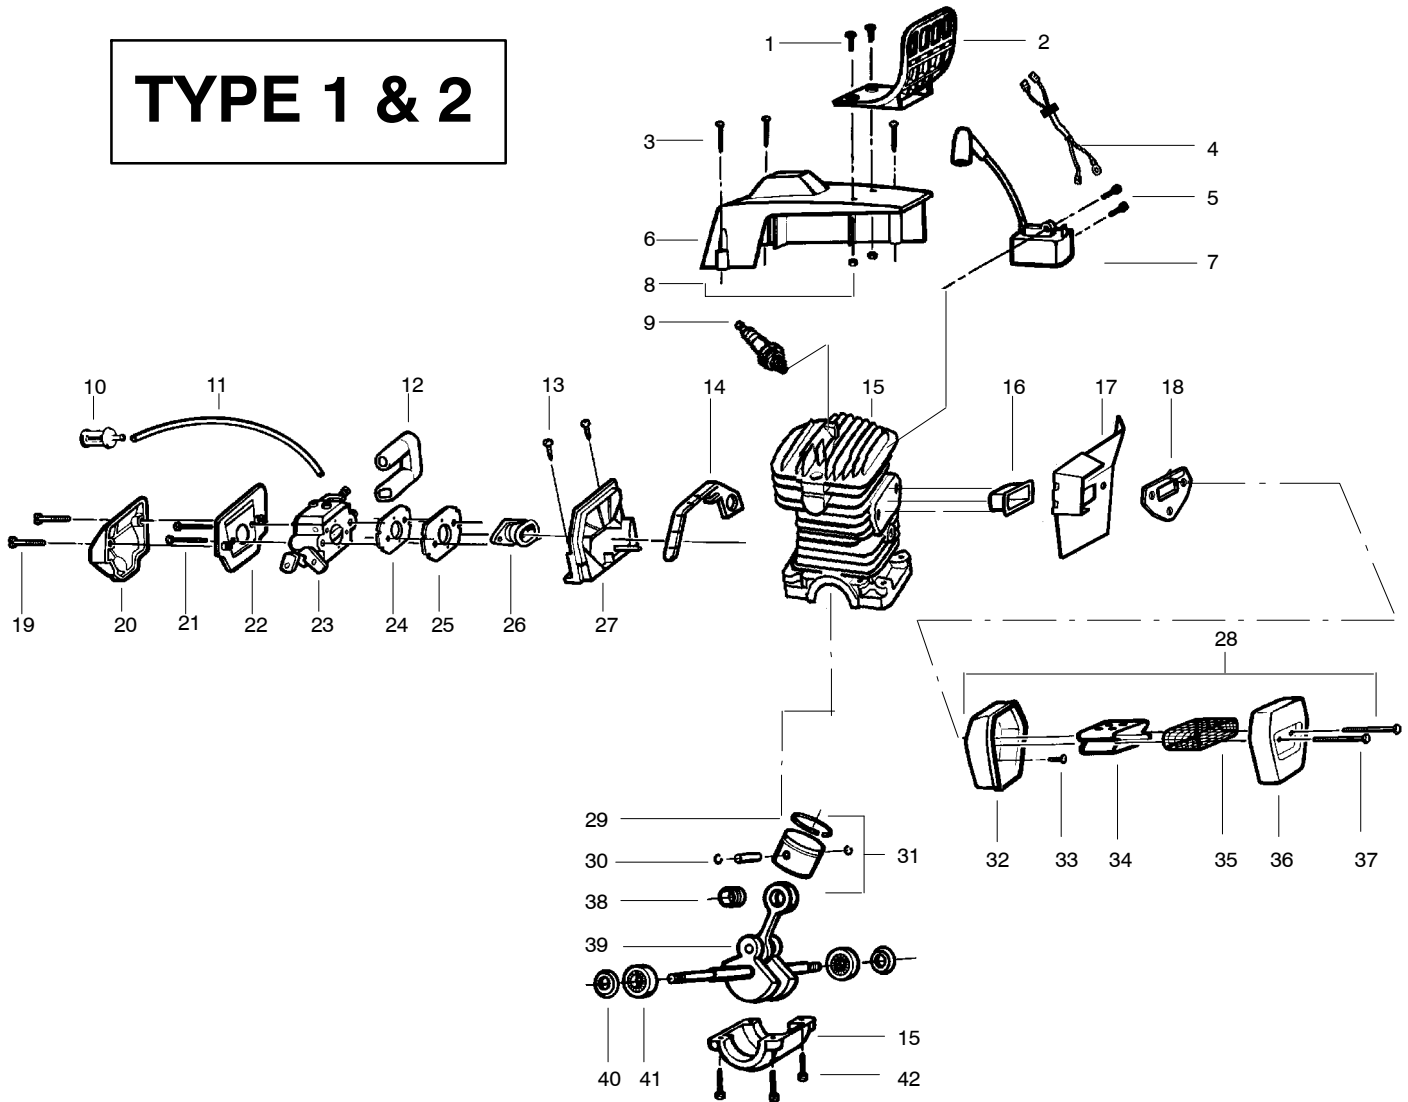

TYPE 1 & 2

Ref.	Part No.	Description	Ref.	Part No.	Description	Ref.	Part No.	Description
1.	530015871	Screw (Type 1 only)	21.	530015970	Screw	40.	★★★★★	C'shaft Seal
2.	530047382	Handguard (Type 1 only)	22.	530037478	Air Filter (Bottom)	41.	★★★★★	C'shaft Bearing
3.	530016154	Screw	23.	530071345	Carburetor (WT-529)	42.	530015897	Screw
4.	530037467	Switch Wire Ass'y.	24.	530019172	Carburetor Gasket			
5.	530015895	Screw	25.	530037872	Carburetor Plate			
6.	530069700	Cylinder Shield Kit	26.	530037668	Intake Boot			
7.	530039143	Ignition Module	27.	530053396	Carb. Adaptor			
8.	534235901	Nut (Type 1 only)	28.	530069707	Muffler Kit (Incl. 32,34,36,37)			
9.	952030150	Spark Plug (RCJ-7Y)	29.	530037380	Piston Ring	Not Shown		
10.	530047004	Fuel Pick-up Assy.	30.	530015697	Piston Pin Retainer			
11.	530069247	Kit - Line Carb / Purge	31.	530069548	Piston Kit (Incl. 29, 30 & 38)			
12.	530037530	Carb. Grommet	32.	530037728	Muffler Body		530087840	Operator Manual Type 1
13.	530015814	Screw	33.	530015902	Bolt		530088787	Type 2
14.	530019251	Super Clean Seal	34.	530037813	Diffuser		530047658	Decal-Kickback
15.	530014943	C'case&Cylinder Assy	35.	530036103	Spark Screen		530031135	Scrench
16.	530037652	Heat Insulator	36.	530037249	Muffler Cover		530031136	Worm Gear Puller
17.	530047801	Muffler Plate	37.	530016170	Muffler Bolt		530031112	Clutch Assy. Tool
18.	530019205	Muffler Gasket	38.	530032117	Piston Pin Bearing		530055298	Decal-Instruction
19.	530015899	Screw	39.	530029794	C'shaft & Rod Ass'y.		530038653	Decal - On/Stop
20.	530036141	Air Filter (Top)						

= NEW PART NUMBER FOR THIS IPL * = REFER TO THE SERVICE REFERENCE INDICATED FOR MORE INFORMATION. (LOCATED AT END OF IPL)
 ● = THESE PARTS ARE ILLUSTRATED FOR CLARITY. ORDER COMPLETE ASSEMBLY.

PARTS LIST NO. 530087935		Poulan® PARTS LIST	CHAIN SAW MODEL(S) 2775
DATE 07/03/08	REPLACES 530087935-06/06/08		Note: Illustration may differ from actual model due to design changes