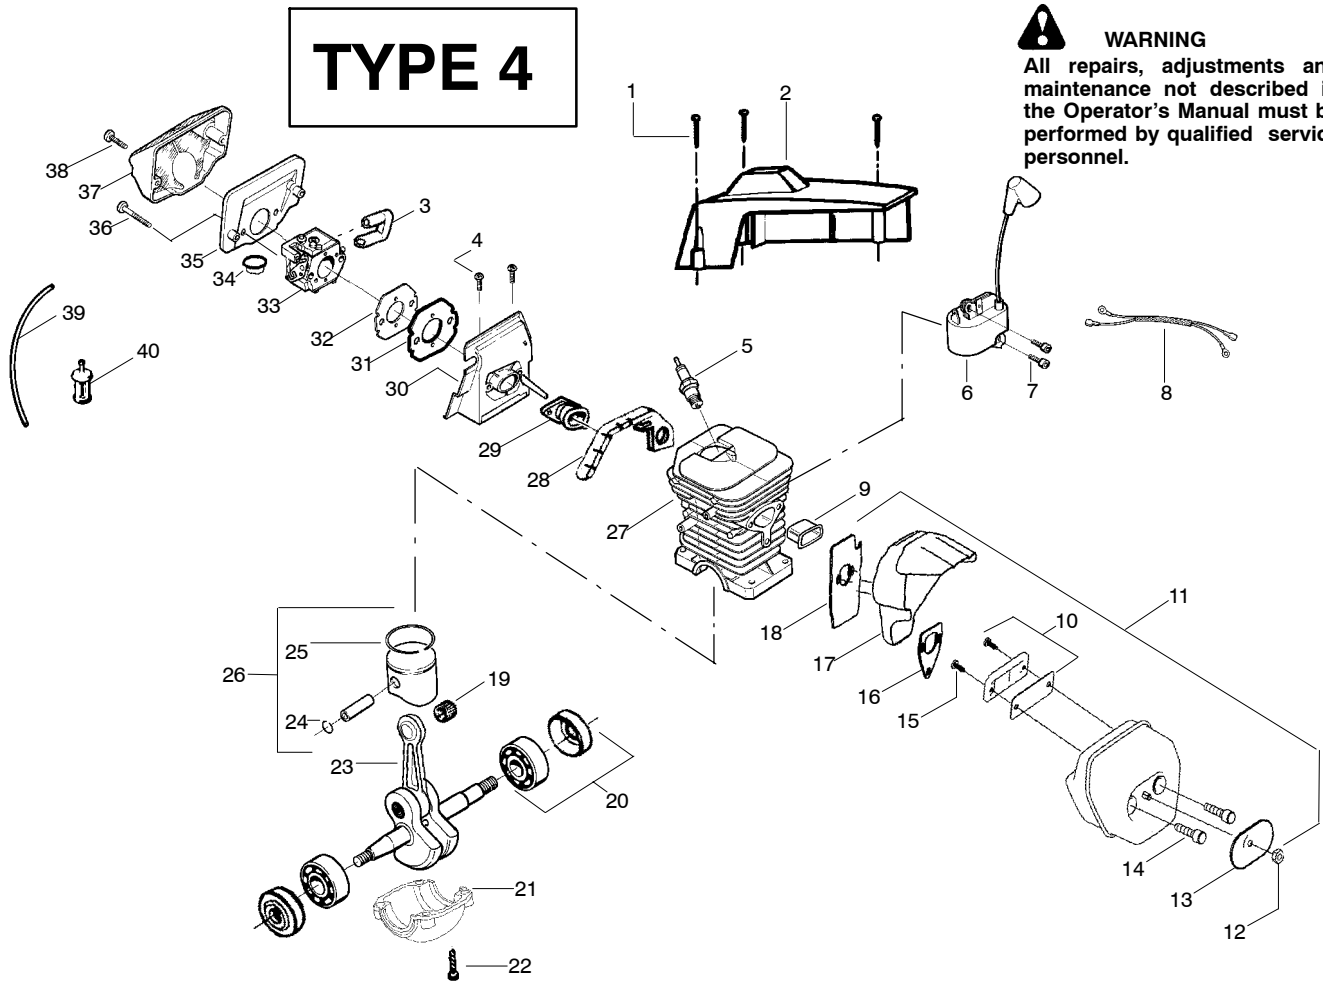

PARTS LIST NO. 530087935		Poulan® PARTS LIST	CHAIN SAW MODEL(S) 2775	
DATE 07/03/08	REPLACES 530087935-06/06/08		Note: Illustration may differ from actual model due to design changes	PAGE NO. 3

TYPE 4

WARNING
All repairs, adjustments and maintenance not described in the Operator's Manual must be performed by qualified service personnel.

Ref.	Part No.	Description	Ref.	Part No.	Description
1.	530016154	Screw	25.	530037380	Ring-Piston
2.	530069700	Kit-Cylinder Shield	26.	530071496	Kit-Piston (Incl. 24, 25)
3.	530035583	Grommet - Carb.	27.	530071491	Assy-Cyl/Crankcase (Incl.#21)
4.	530015814	Screw	28.	530019251	Seal-Super Clean
5.	952030150	Spark Plug (RCJ-7Y)	29.	530035581	Intake Boot
6.	530039143	Module-Ignition	30.	530071654	Adapter-Carb.
7.	545121901	Screw	31.	530037872	Intake Plate-Carb
8.	530037467	Assy-Switch Wire	32.	530019172	Gasket-Carb.
9.	530037652	Insulator-Heat	33.	530071693	Kit-Carburetor (WT-657)
10.	530071497	Kit-Spark Arrestor (Incl.# 15)	34.	530036792	Isolator
11.	530071495	Kit-Muffler (Incl.10,12,13, 14,16,17,18))	35.	530037478	Filter-Air (Bottom)
12.	530016359	Nut-Brass	36.	530015970	Screw
13.	530056061	Cover-Bolt	37.	530036141	Filter-Air (Top)
14.	530016338	Bolt-Muffler	38.	530015899	Screw
15.	530016351	Screw-Spark Screen	39.	530069247	Kit-Fuel Line (Small)
16.	530055128	Gasket-Muffler	40.	530095646	Assy-Fuel Pick-up
17.	530055765	Assy-Muffler Backplate			
18.	530055402	Backplate - Alum.			
19.	530032117	Bearing			
20.	530056363	Assy-Bearing & Seal			
21.	530049794	Cap-Crankcase			
22.	530015897	Screw			
23.	530029794	Assy-C'shaft & Rod			
24.	530015697	Retainer-Piston Pin			
				Not Shown	
			✓	545186800	Operator Manual
				530031135	Scrench
				545056701	Decal-Warning/Start Inst.

✓ = NEW PART NUMBER FOR THIS IPL   ★ = REFER TO THE SERVICE REFERENCE INDICATED FOR MORE INFORMATION. (LOCATED AT END OF IPL)
● = THESE PARTS ARE ILLUSTRATED FOR CLARITY. ORDER COMPLETE ASSEMBLY.