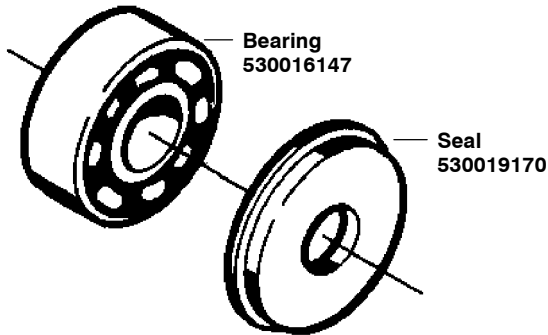

Ref.	Part No.	Description
1.	530038479	Limiters Cap-High (Brown)
2.	530038478	Limiters Cap-Low (Tan)
3.	530035523	Needle-high/low speed
4.	530069825	Kit-Carburetor Repair (KIT= Indicates Contents)
5.	530069844	Kit-Gasket Diaphragm (● Indicates Contents)

Kit - Carburetor Assembly No. 530071693 - WT-657

Note: No Repair kits are available for this carburetor, please order the complete assembly part number 530-071693 - WT-657

PARTS LIST NO. 530087935		Poulan® PARTS LIST	CHAIN SAW MODEL(s) 2775
DATE 07/03/08	REPLACES 530087935-06/06/08		Note: Illustration may differ from actual model due to design changes

★★★★★ **Service Reference** ★★★★★

If your saw has the separate bearing and seal please order both the 530016147 bearing and the 530019170 seal. If your saw has the one piece bearing/seal assembly please order the 530056363 bearing/seal assy.
(Please Note : The different styles will not interchange.)

TWO PIECE STYLE

ONE PIECE STYLE

✓ = NEW PART NUMBER FOR THIS IPL * = REFER TO THE SERVICE REFERENCE INDICATED FOR MORE INFORMATION. (LOCATED AT END OF IPL)
● = THESE PARTS ARE ILLUSTRATED FOR CLARITY. ORDER COMPLETE ASSEMBLY.