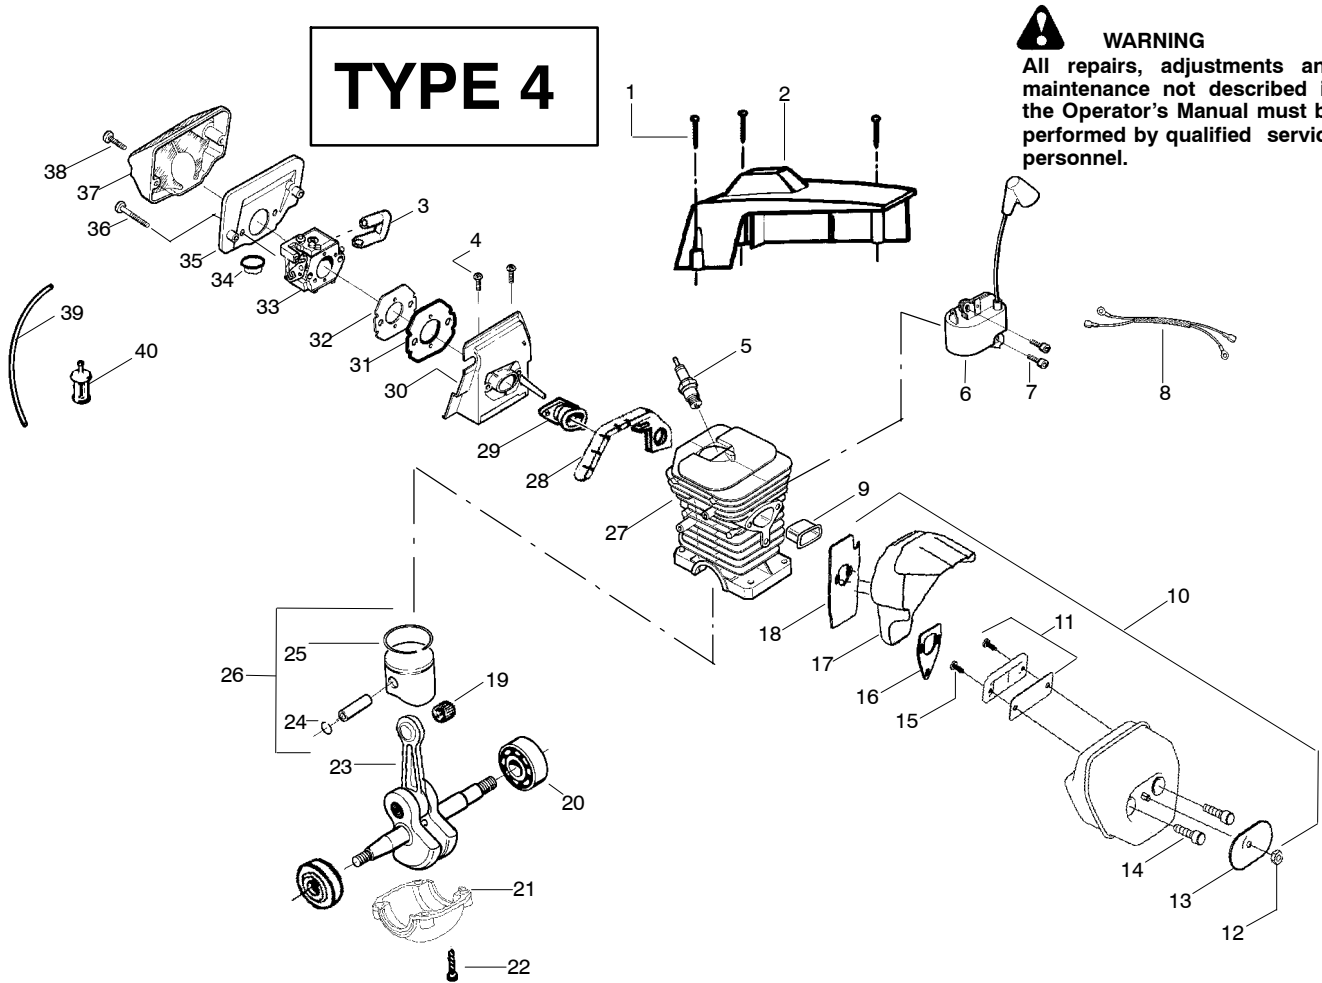

Ref.	Part No.	Description	Ref.	Part No.	Description
1.	530016154	Screw	27.	530071490	Assy-Cyl/Crankcase (Incl.#21)
2.	530069577	Kit-Cylinder Shield	28.	530019251	Seal-Super Clean
3.	530035583	Grommet -Carb.	29.	530035581	Intake Boot
4.	530015814	Screw	30.	530053396	Adapter-Carb.
5.	952030150	Spark Plug (RCJ-7Y)	31.	530037872	Intake Plate-Carb
6.	530039143	Module-Ignition	32.	530019172	Gasket-Carb.
7.	545121901	Screw	33.	530071693	Kit-Carburetor (WT-657)
8.	530037467	Assy-Switch Wire	34.	530036792	Isolator
9.	530037652	Insulator-Heat	35.	530059738	Filter-Air (Bottom)
10.	530071495	Kit-Muffler (Incl.11,13,14,15,16,17,18)	36.	530015970	Screw
11.	530071497	Kit-Spark Arrestor (Incl.# 15)	37.	545057701	Filter-Air (Top)
12.	530016359	Nut-Brass	38.	530015899	Screw
13.	530056061	Cover-Bolt	39.	530069247	Kit-Fuel Line (Small)
14.	530016338	Bolt-Muffler	40.	545038502	Assy-Fuel Pick-up
15.	530016351	Screw-Spark Screen			
16.	530055128	Gasket-Muffler			Not Shown
17.	530055765	Assy-Muffler Backplate			
18.	530055402	Backplate - Alum.			
19.	530032117	Bearing-Piston Pin	530165058		Manual (W/standard bar)
20.	530056363	Assy-Bearing & Seal	545186801		Manual (W/Quick adjust bar)
21.	530049794	Cap-Crankcase	545123750		Manual (Non-CE1)
22.	530015897	Screw	545123749		Manual (Non-CE Russia)
23.	530029794	Assy-C'shaft & Rod	530031135		Scrench
24.	530015697	Retainer-Piston Pin	545038901		Decal - Warning (Russia)
25.	530037380	Ring-Piston	545056701		Decal - Warning / Inst.
26.	530069548	Kit-Piston (Incl. 19,24,25)			

✓= NEW PART NUMBER FOR THIS IPL   ★= REFER TO THE SERVICE REFERENCE INDICATED FOR MORE INFORMATION. (LOCATED AT END OF IPL)
● = THESE PARTS ARE ILLUSTRATED FOR CLARITY. ORDER COMPLETE ASSEMBLY.