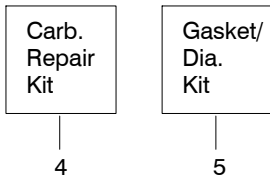

✓ = NEW PART NUMBER FOR THIS IPL      \* = REFER TO THE SERVICE REFERENCE INDICATED FOR MORE INFORMATION. (LOCATED AT END OF IPL)

✓ = NEW PART NUMBER FOR THIS IPL

\* = REFER TO THE SERVICE REFERENCE INDICATED FOR MORE INFORMATION. (LOCATED AT END OF IPL)

**Carburetor Assembly – WT529 – #530071345**

**Carburetor Assembly – WT610 – #530071492**