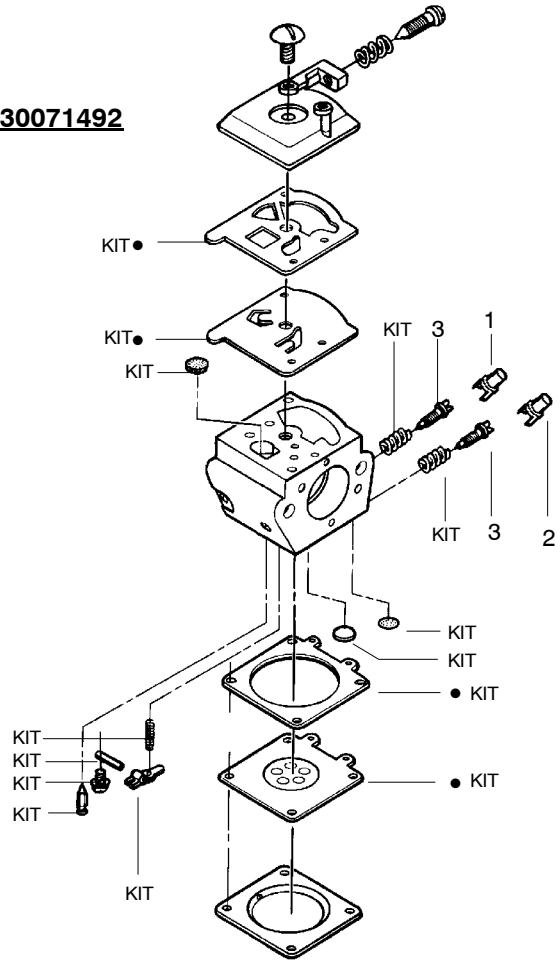

Carburetor Assembly – WT529 – #530071345

Carburetor Assembly – WT610 – #530071492

Ref.	Part No.	Description
1.	530038479	Limiters Cap – High (Brown)
2.	530038478	Limiters Cap – Low (Tan)
3.	530035523	Needle – High/Low Speed
4.	530069825	Carburetor Repair Kit (KIT = Indicates Contents)
5.	530069844	Gasket Diaphragm Kit (● Indicates Contents)

Kit - Carburetor Assembly No. 530071693 - WT-657

Note: No Repair kits are available for this carburetor, please order the complete assembly part number 530-071693 - WT-657