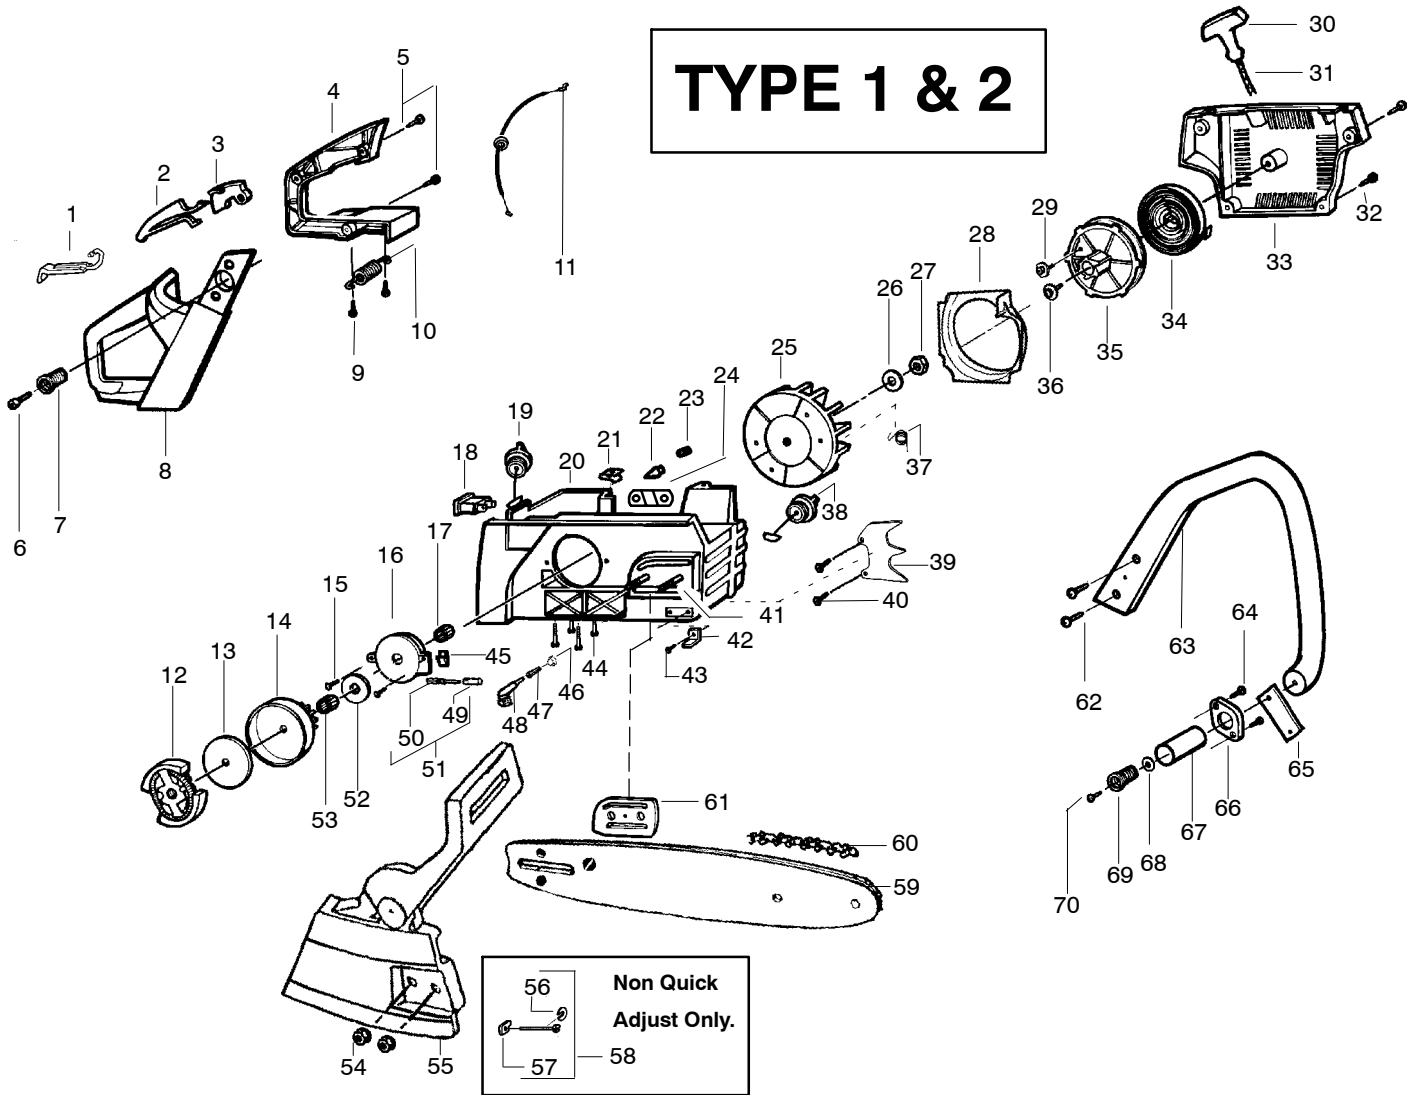

Ref.	Part No.	Description	Ref.	Part No.	Description	Ref.	Part No.	Description
1.	530053443	Choke Lever	27.	530016071	Nut	52.	530015907	Thrust Washer
2.	530036098	Throttle Lockout	28.	530047667	Baffle Plate	53.	530032119	Clutch Bearing
3.	530036097	Throttle Trigger	29.	530016080	Screw	54.	530015917	Bar Mounting Nut
4.	530036491	Handle Cover	30.	530049797	Starter Handle	55.	530054804	Assy-Chainbrake
5.	530015957	Screw	31.	530069232	Rope Kit	56.	530038593	Retainer-Bar Adjust
6.	530015937	Screw	32.	530015892	Screw	57.	530015826	Bar Adjusting Pin
7.	530038985	Spring - Isolator	33.	530047743	Fan Hsg. Ass'y. Kit (Incl. 28)	58.	530069611	Kit - Bar Adjust (incl.56,57)
8.	530036130	Rear Pro Handle	34.	530015891	Recoil Spring	59.	*****	Bar
9.	530015906	Screw	35.	530069313	Kit - Starter Pulley	952044577		16" Standard
10.	530038986	Isolator Spring	36.	530015920	Screw	952044375		18" Standard
11.	530038471	Throttle Cable	37.	530023817	Spring - Starter Dog	952044377		20" Standard
12.	530014949	Clutch Ass'y.	38.	530010846	Oil Cap Ass'y.	952044815		20" Quick Adjust
13.	530015611	Clutch Washer	39.	530014381	Assy. - Spike (incl.8)	60.	*****	Chain
14.	530069342	Kit - Clutch Drum & Bearing (incl. 53)	40.	530015805	Screw	952051301		16" (66/.325-.050")
15.	530015896	Screw	41.	530015877	Bar Bolt	952051313		18" (72/.325-.050")
16.	530029835	Oil Pump Hsg.	42.	530029850	Chain Catcher	952051310		20" (78/.325-050")
17.	530029833	Oil Pump Worm	43.	530015906	Screw	61.	530047855	Bar Plate
18.	530069572	Switch Kit	44.	530016037	Screw	62.	530015814	Screw
19.	530010845	Fuel Cap Ass'y.	45.	530019174	Oil Seal	63.	530038327	Handle
20.	530037551	Chassis Ass'y.	46.	530030189	Plug-Oiler Filter	64.	530015775	Screw
21.	530015922	Speed Nut	47.	530037821	Oil Filter	65.	530036113	Front Strap
22.	530026119	Check Valve	48.	530037057	Oil Pick-up	66.	530036101	Isolator Plate
23.	530029868	Vent Plug	49.	530029834	Oil Pump Barrel	67.	530036142	Spring Sleeve
24.	530036043	Bar Stud Plate	50.	530029838	Plunger & Gear Ass'y.	68.	530015123	Washer
25.	530039147	Flywheel Ass'y.	51.	530014410	Oil Pump Ass'y. (Incl. 16, 49, & 50)	69.	530038985	Isolator spring
26.	530015127	Washer				70.	530015984	Screw