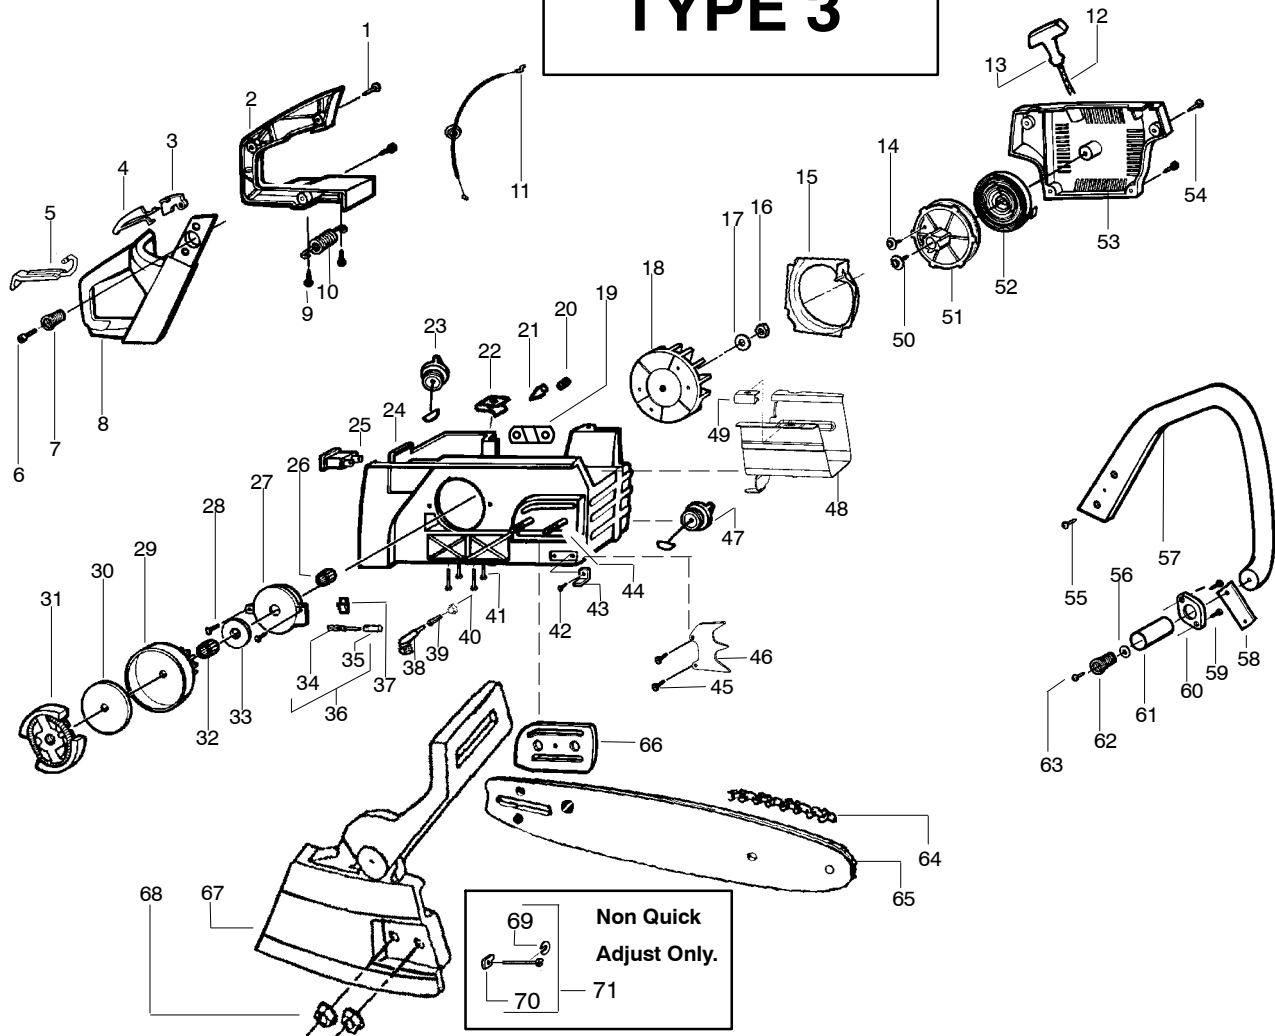

TYPE 3

Ref.	Part No.	Description	Ref.	Part No.	Description	Ref.	Part No.	Description
1.	530015957	Screw	27.	530029835	Hsg.-Oil Pump	53.	530047743	Housing-Fan (incl#15)
2.	530036491	Cover-Handle	28.	530015896	Screw	54.	530015892	Screw
3.	530036097	Trigger-Throttle	29.	530069342	Kit-Clutch Drum (Incl. #33)	55.	530015814	Screw
4.	530036098	Lockout-Throttle	30.	530015611	Washer-Clutch	56.	530015123	Washer
5.	530053443	Lever-Choke	31.	530014949	Assy-Clutch	57.	530038327	Handle-Front
6.	530015937	Screw	32.	530032119	Bearing-Clutch	58.	530036113	Front Strap-AV
7.	530038985	Spring-Isolator	33.	530015907	Washer-Thrust	59.	530015775	Screw-Plate
8.	530036130	Handle-Rear	34.	530029838	Assy-Plunger/Gear	60.	530036101	Plate-Isolator
9.	530015906	Screw	35.	530029834	Barrel-Oil Pump	61.	530036142	Spring Sleeve-AV
10.	530038986	Spring-Isolator	36.	530014410	Assy-Oil Pump (Incl. 28, 35, & 36)	62.	530038985	Spring-Isolator
11.	530038471	Assy-Throttle Cable (Incl. Grommet)	37.	530019174	Seal-Oil	63.	530015984	Screw
12.	530069232	Kit-Rope	38.	530037057	Pickup-Oil	64.	---	Chain"
13.	530049797	Handle-Starter	39.	530037821	Filter-Oil	65.	952051301	16"
14.	530016080	Screw	40.	530030189	Plug-Oil Filter		952051310	20"
15.	530047667	Plate-Baffle Fan	41.	530016037	Screw		---	Bar
16.	530016071	Nut-Flywheel	42.	530015814	Screw		952044577	16" Standard
17.	530015127	Washer-Flywheel	43.	530029850	Chain Catcher		952044815	20" Quick Adjust
18.	530039147	Assy-Flywheel	44.	530015877	Bar Bolt		530044868	20" Pro Lam Quick Adj.
19.	530036043	Plate-Support (Bar Stud)	45.	530015805	Screw	66.	530047855	Bar Plate
20.	530029868	Plug-Vent	46.	530014381	Kit-Spike Assy (incl#45)	67.	----	Assy-ChainBrake (w/Standard Bar)
21.	530026119	Valve-Check	47.	530010846	Assy-Oil Cap		530054804	(w/Quick Adjust Bar)
22.	530015922	Nut-Speed	48.	530055406	Shield-Heat	68.	530015917	Nut-Bar Mounting
23.	530010845	Assy-Fuel Cap	49.	530055322	Clip-"U"	69.	530038593	Retainer
24.	530037551	Assy-Chassis	50.	530015920	Screw	70.	530015826	Pin-Bar Adjust
25.	530069572	Kit-Switch	51.	530069313	Kit-Starter Pulley	71.	530069611	Kit-Bar Adjust (incl. 69,70)
26.	530029833	Worm-Oil Pump	52.	530015891	Spring-Recoil			

✓ = NEW PART NUMBER FOR THIS IPL   * = REFER TO THE SERVICE REFERENCE INDICATED FOR MORE INFORMATION. (LOCATED AT END OF IPL)