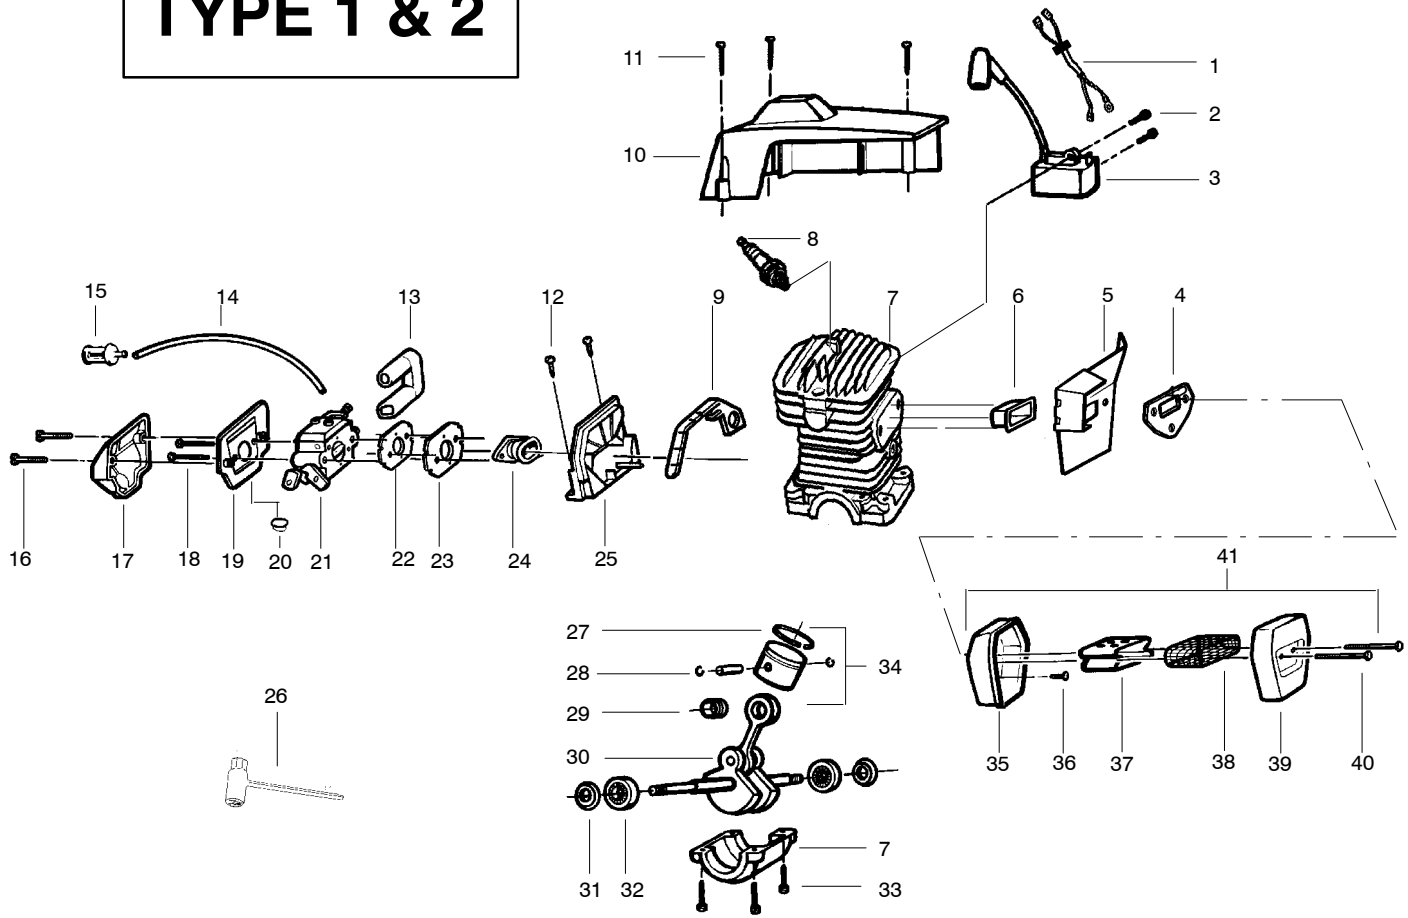

TYPE 1 & 2

Ref.	Part No.	Description	Ref.	Part No.	Description	Ref.	Part No.	Description
1.	530037467	Switch Wire Ass'y.	21.	★★★★★	Carburetor	40.	530016170	Muffler Bolt
2.	530015895	Screw		530071345	WT-529	41.	530069707	Muffler Kit (Incl. 35-40)
3.	530039143	Ignition Module		530069629	WT-285 , WT-289			
4.	530019205	Muffler Gasket	22.	530019172	Carburetor Gasket			
5.	530047801	Muffler Plate	23.	530037872	Carburetor Plate			
6.	530037652	Heat Insulator	24.	530037668	Intake Boot			
7.	530014943	C'case&Cylinder Assy	25.	530053396	Carb. Adaptor			
8.	952030150	Spark Plug (RCJ-7Y)	26.	530031163	Bar Wrench	Not Shown		
9.	530019251	Super Clean Seal	27.	530037380	Piston Ring			
10.	530069700	Cylinder Shield Kit	28.	530015697	Piston Pin Retainer			
11.	530016154	Screw	29.	530032117	Piston Pin Bearing		530087823	Operator Manual
12.	530015814	Screw	30.	530029794	C'shaft & Rod Ass'y.		530047839	Decal-Warning
13.	530037464	Carb. Grommet	31.	★★★★★	C'shaft Seal			
14.	530069247	Kit - Line Carb / Purge	32.	★★★★★	C'shaft Bearing			
15.	530047004	Fuel Pick-up Assy.	33.	530015897	Screw			
16.	530015899	Screw	34.	530069548	Piston Kit (Incl. 27-29)			
17.	530036141	Air Filter (Top)	35.	530037728	Muffler Body			
18.	530015970	Screw	36.	530015902	Bolt			
19.	530037478	Air Filter (Bottom)	37.	530037813	Diffuser			
20.	530036792	Isolator	38.	530036103	Spark Screen			
			39.	530037249	Muffler Cover			

✓ = NEW PART NUMBER FOR THIS IPL   * = REFER TO THE SERVICE REFERENCE INDICATED FOR MORE INFORMATION. (LOCATED AT END OF IPL)
● = THESE PARTS ARE ILLUSTRATED FOR CLARITY. ORDER COMPLETE ASSEMBLY.