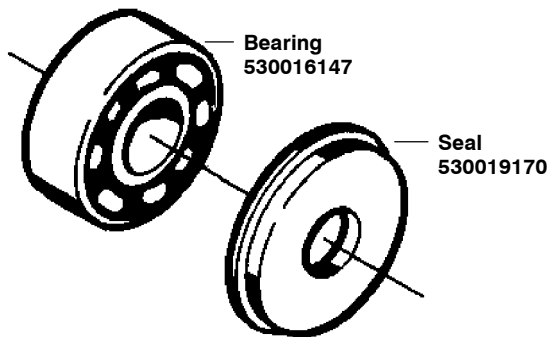

\*\*\*\*\* **Service Reference** \*\*\*\*\*

Standard Guide Bar

Quick Adjust Guide Bar

\*\*\*\*\* **Service Reference** \*\*\*\*\*

When ordering a new carburetor assembly, please refer to the model number listed on the carburetor (such as, WT-529) and order accordingly.

\*\*\*\*\* **Service Reference** \*\*\*\*\*

If your saw has the separate bearing and seal please order both the 530016147 bearing and the 530019170 seal. If your saw has the one piece bearing/seal assembly please order the 530056363 bearing/seal assy.  
**(Please Note : The different styles will not interchange.)**

**TWO PIECE STYLE**

**ONE PIECE STYLE**

✓ = NEW PART NUMBER FOR THIS IPL    \* = REFER TO THE SERVICE REFERENCE INDICATED FOR MORE INFORMATION. (LOCATED AT END OF IPL)  
 ● = THESE PARTS ARE ILLUSTRATED FOR CLARITY. ORDER COMPLETE ASSEMBLY.