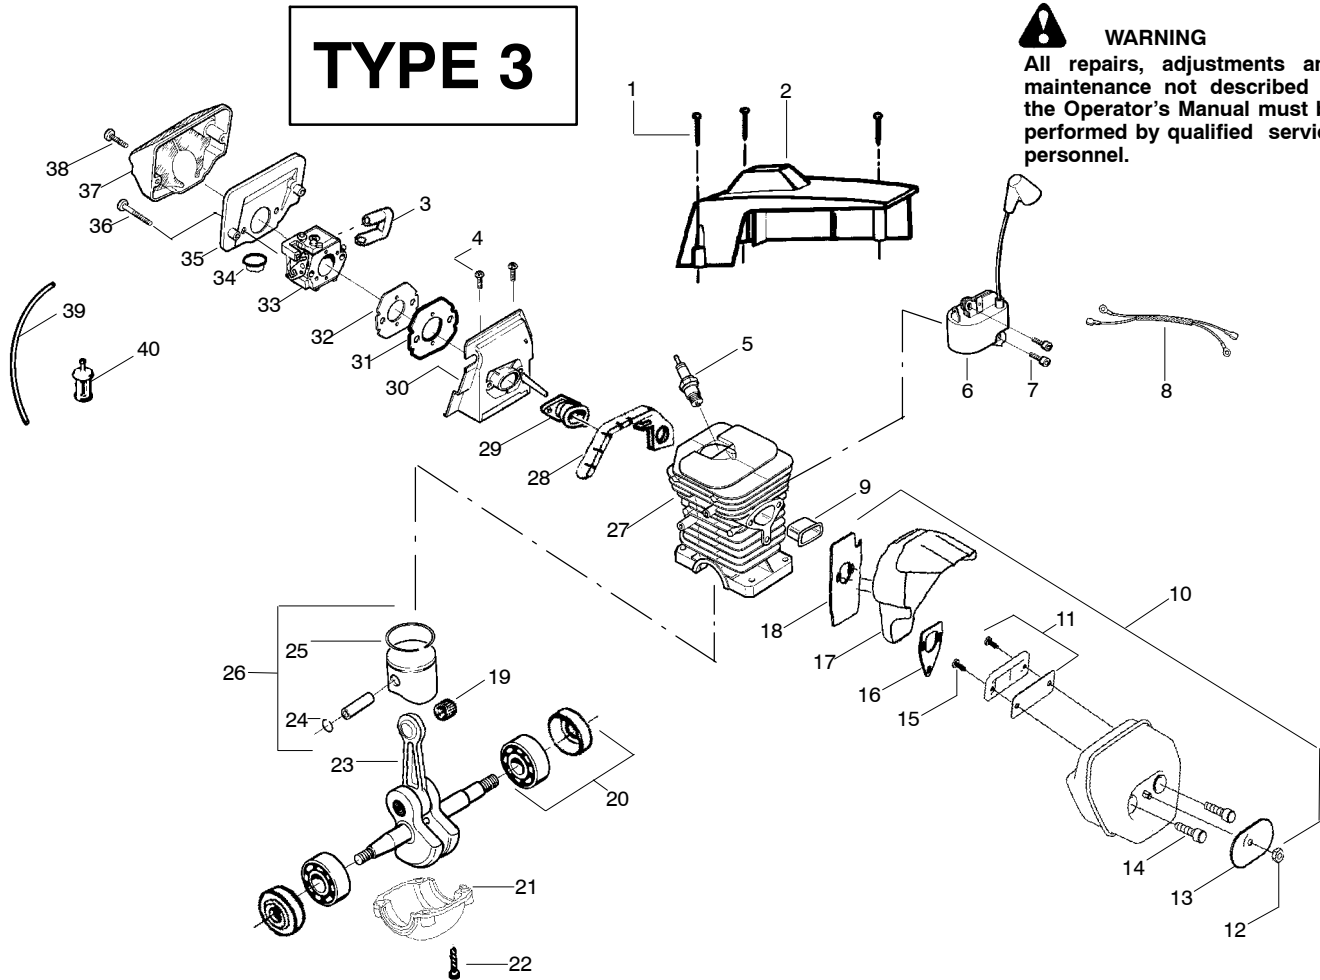

**WARNING**  
 All repairs, adjustments and maintenance not described in the Operator's Manual must be performed by qualified service personnel.

Ref.	Part No.	Description	Ref.	Part No.	Description
1.	530016154	Screw	25.	530037380	Ring-Piston
2.	530069700	Kit-Cylinder Shield	26.	530069548	Kit-Piston (Incl. 24, 25)
3.	530037464	Grommet -Carb.	27.	530071490	Assy-Cyl/Crankcase (Incl.#21)
4.	530015814	Screw	28.	530019251	Seal-Super Clean
5.	952030150	Spark Plug (RCJ-7Y)	29.	530035581	Intake Boot
6.	530039143	Module-Ignition	30.	530071654	Kit-Carb.-Adapter
7.	530015895	Screw	31.	530057295	Intake Plate-Carb
8.	530037467	Assy-Switch Wire	32.	530019172	Gasket-Carb.
9.	530037652	Insulator-Heat	33.	530071492	Kit-Carburetor (WT-610)
10.	530071495	Kit-Muffler (Incl.11 - 18)	34.	530036792	Isolator
11.	530071497	Kit-Spark Arrestor (Incl.# 15)	35.	530037478	Filter-Air (Bottom)
12.	530016359	Nut-Brass	36.	530015970	Screw
13.	530056061	Cover-Bolt	37.	530036141	Filter-Air (Top)
14.	530016338	Bolt-Muffler	38.	530015899	Screw
15.	530016351	Screw-Spark Screen	39.	530069247	Kit-Fuel Line (Small)
16.	530055128	Gasket-Muffler	40.	530095646	Assy-Fuel Pick-up
17.	530055765	Assy-Muffler Backplate			
18.	530055402	Backplate - Alum.			
19.	530032117	Bearing-Piston Pin			
20.	530056363	Assy-Bearing & Seal			
21.	530049794	Cap-Crankcase			
22.	530015897	Screw			
23.	530029794	Assy-C'shaft & Rod			
24.	530015697	Retainer-Piston Pin			
					Not Shown
				530163926	Manual (*w/Standard Bar)
				530086458	Manual (*w/Quick Adjust Bar)
				530031135	Wrench-Bar
				530038653	Decal On/Stop
				530047839	Decal-Warning/Start Inst.