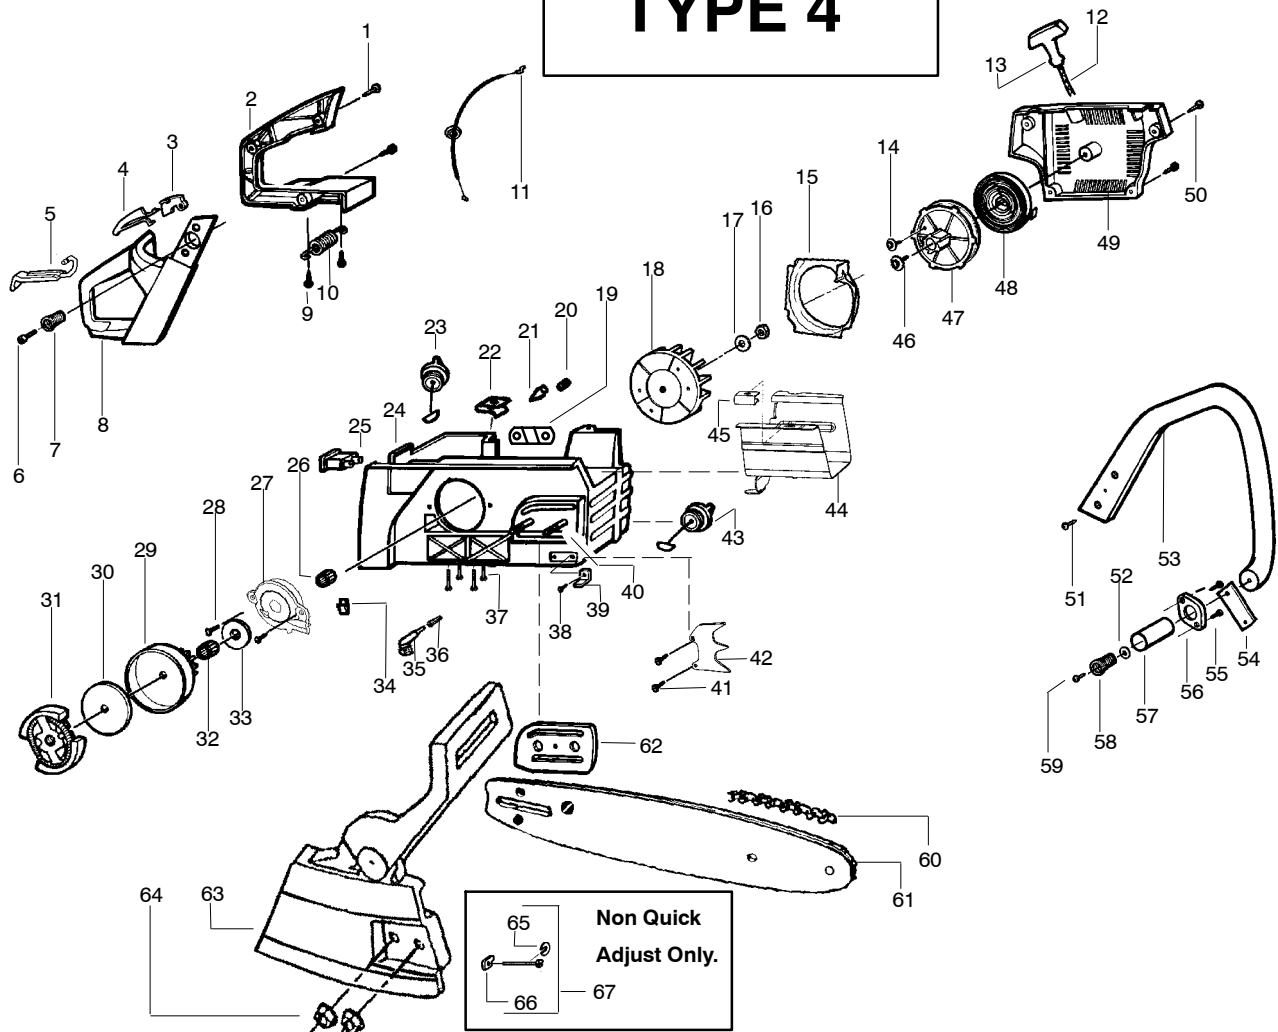

TYPE 4

Ref.	Part No.	Description	Ref.	Part No.	Description	Ref.	Part No.	Description
1.	530015957	Screw	27.	530014410	Assy-Oil Pump	52.	530015158	Washer
2.	530071272	Cover-Handle	28.	530015896	Screw	53.	530038327	Handle-Front
3.	530036097	Trigger-Throttle	29.	530069342	Kit-Clutch Drum (Incl. #32)	54.	530036113	Front Strap-AV
4.	530036098	Lockout-Throttle	30.	530015611	Washer-Clutch	55.	530015775	Screw-Plate
5.	530053443	Lever-Choke	31.	530014949	Assy-Clutch	56.	530036101	Plate-Isolator
6.	530015937	Screw	32.	530032119	Bearing-Clutch	57.	530036142	Spring Sleeve-AV
7.	530038985	Spring-Isolator	33.	530015907	Washer-Thrust	58.	530038985	Spring-Isolator
8.	530071272	Handle-Rear	34.	530019174	Seal-Oil	59.	530015984	Screw
9.	530015906	Screw	35.	545047801	Pickup-Oil	60.	---	Chain"
10.	530038986	Spring-Isolator	36.	530056533	Filter-Oil		952051301	16"
11.	530038471	Assy-Throttle Cable (Incl. Grommet)	37.	530016037	Screw		952051310	20"
12.	530069232	Kit-Rope	38.	530015814	Screw	61.	---	Bar
13.	530049797	Handle-Starter	39.	530029850	Chain Catcher		952044577	16" Standard
14.	530016080	Screw	40.	530015877	Bar Bolt		952044815	20" Quick Adjust
15.	530047667	Plate-Baffle Fan	41.	530016439	Screw		530044868	20" Pro Lam Quick Adj.
16.	530016071	Nut-Flywheel	42.	530014381	Kit-Spike Assy(incl. 41)	62.	530047855	Bar Plate
17.	530015127	Washer-Flywheel	43.	530010846	Assy-Oil Cap	63.	----	Assy-ChainBrake (w/Standard Bar)
18.	530039147	Assy-Flywheel	44.	530055406	Shield-Heat		530054804	(w/Quick Adjust Bar)
19.	530036043	Plate-Support (Bar Stud)	45.	530055322	Clip-"U"	64.	530015917	Nut-Bar Mounting
20.	530029868	Plug-Vent	46.	530015920	Screw	65.	530038593	Retainer
21.	530026119	Valve-Check	47.	530069313	Kit-Starter Pulley	66.	530015826	Pin-Bar Adjust
22.	530015922	Nut-Speed	48.	530015891	Spring-Recoil	67.	530069611	Kit-Bar Adjust (incl. 65,66)
23.	530010845	Assy-Fuel Cap	49.	530047666	Housing-Fan (incl. 15)			
24.	530037551	Assy-Chassis	50.	530015892	Screw			
25.	530069572	Kit-Switch	51.	530015814	Screw			
26.	530029833	Worm-Oil Pump						

✓ = NEW PART NUMBER FOR THIS IPL

* = REFER TO THE SERVICE REFERENCE INDICATED FOR MORE INFORMATION. (LOCATED AT END OF IPL)