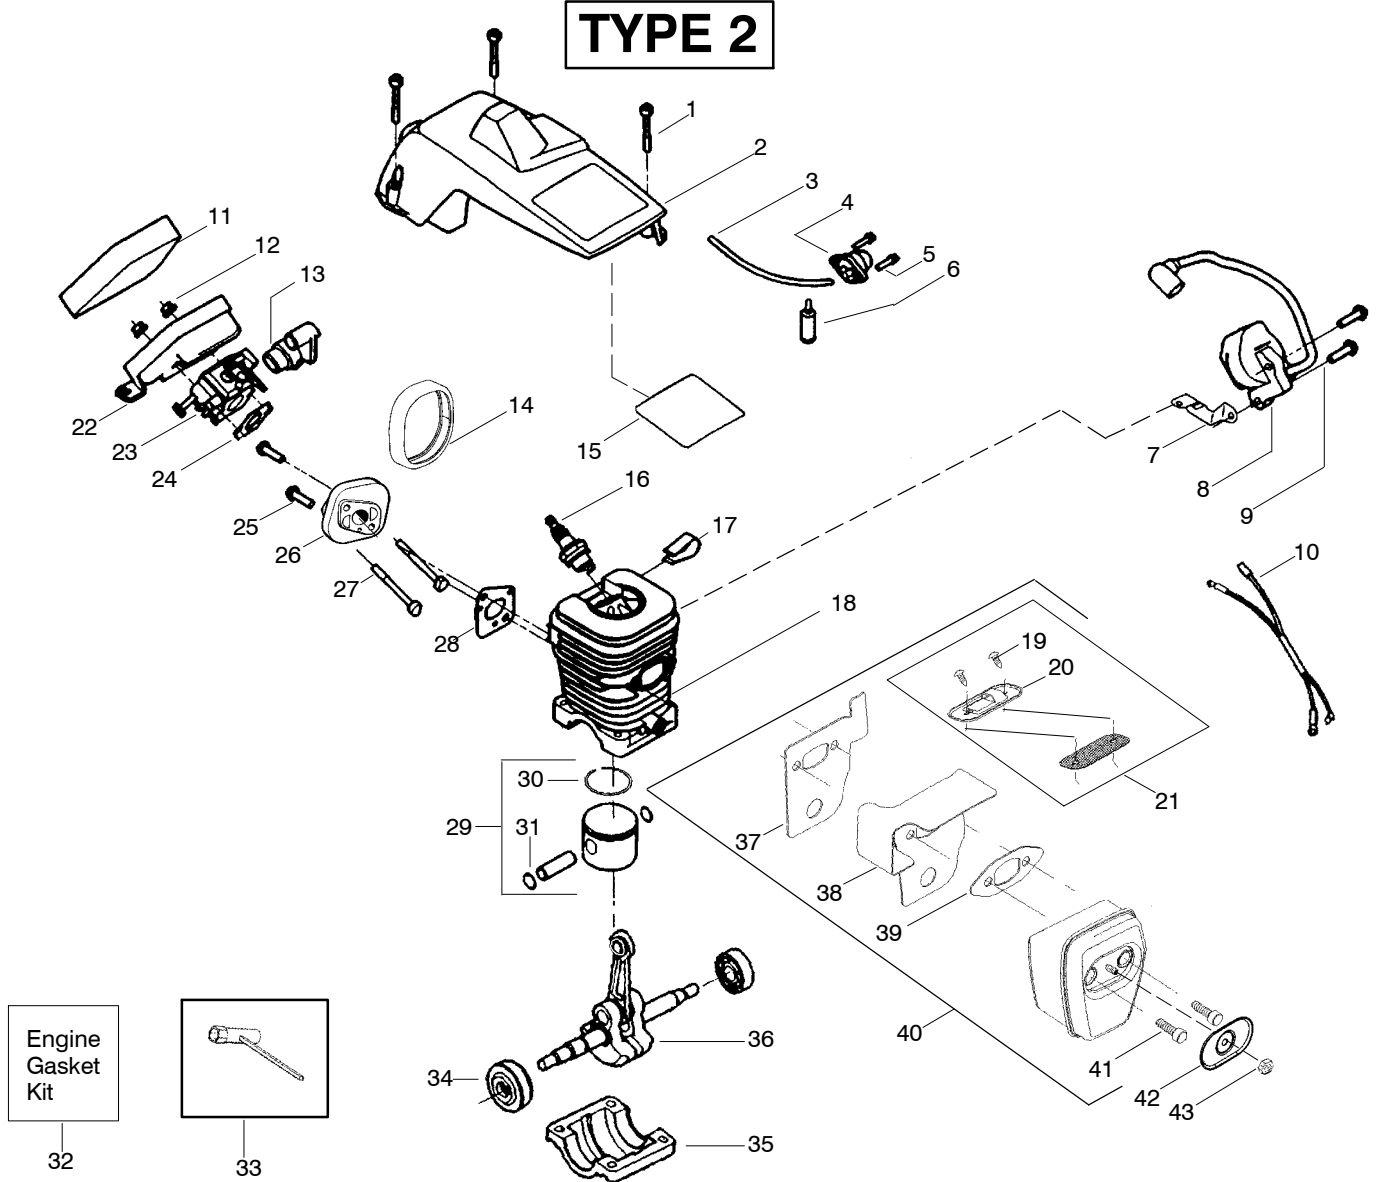

TYPE 2

Ref.	Part No.	Description	Ref.	Part No.	Description	Ref.	Part No.	Description
1.	530016153	Screw	18.	530012550	Cylinder	32.	530069608	Kit-Engine Gasket (Incl. 24, 28 & 39)
2.	530055637	Assy-Cylinder Shield (includes # 15)	19.	530016351	Screw-Outlet cover	33.	530031163	Bar Wrench
3.	530069247	Kit-Fuel Line (Small)	20.	530055759	Cover - Outlet	34.	530056363	Assy-Seal & Bearing
4.	530047213	Assy-Air Purge	21.	530071413	Kit-Spark Arrestor (Incl. 19,20)	35.	530037935	Cap-Crankcase
5.	530015780	Screw	22.	530057480	Air Filter Housing	36.	530047062	Assy-Crankshaft
6.	530095646	Assy-Fuel Pick-up	23.	545081885	Kit-Carburetor (Walbro-WT-89) (Incl. Grommet)	37.	530054885	Backplate
7.	530047442	Strap-Ground	24.	530069608	Gasket-Carb. (kit)	38.	530054880	Guide-Outlet
8.	530039198	Ignition Module	25.	530016386	Screw	39.	530069608	Gasket-Muffler (kit)
9.	530015814	Screw	26.	530049700	Carb. Adapter	40.	530054886	Assy-Muffler (Incl. 19-21) (Incl. 37-39,41)
10.	530052296	Assy-Wire Harness	27.	530016187	Screw	41.	530016338	Bolt-Muffler
11.	530037793	Foam-Air Filter	28.	530069608	Gasket-Adaptor (kit)	42.	530055586	Cover-Bolt
12.	530016101	Nut	29.	530071408	Kit-Piston (Incl. 30 & 31)	43.	530016359	Nut-Brass
13.	530035526	Grommet-Carb Adjust	30.	530038729	Ring-Piston			
14.	530054144	Seal-Carb Adapter	31.	530015697	Retainer-Piston Pin			
15.	530055698	Reflector-Heat						
16.	952030150	Spark Plug (RCJ-7Y)						
17.	530016136	Clip-High Tension Lead						

✓ = NEW PART NUMBER FOR THIS IPL   * = REFER TO THE SERVICE REFERENCE INDICATED FOR MORE INFORMATION. (LOCATED AT END OF IPL)
● = THESE PARTS ARE ILLUSTRATED FOR CLARITY. ORDER COMPLETE ASSEMBLY.