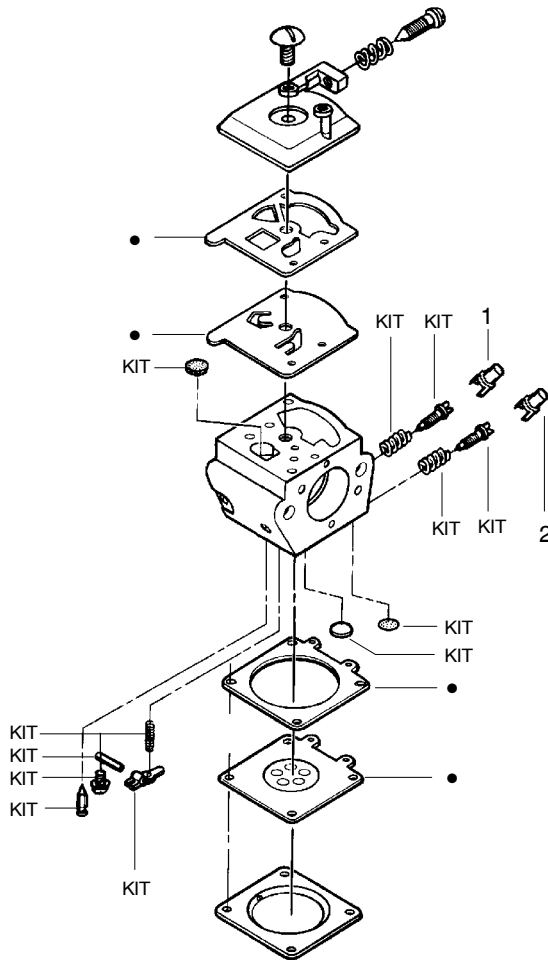

Carburetor Assembly – WT600 – #530071410

Carb.
Repair
Kit

3

Gasket/
Dia.
Kit

4

Ref.	Part No.	Description
1.	530038479	Limiter Cap – High (brown)
2.	530038478	Limiter Cap – Low (tan)
3.	530069826	Kit – Carburetor Repair (KIT = Indicates Contents)
4.	530069844	Kit – Gasket Diaphragm (● Indicates Contents)

Kit - Carburetor Assembly No. 530071618 - ZAMA W-14-A
Kit - Carburetor Assembly No. 530071820 - ZAMA W-20
Kit - Carburetor Assembly No. 530071821 - WALBRO WT-662

Note: No Repair kits are available for these carburetors.