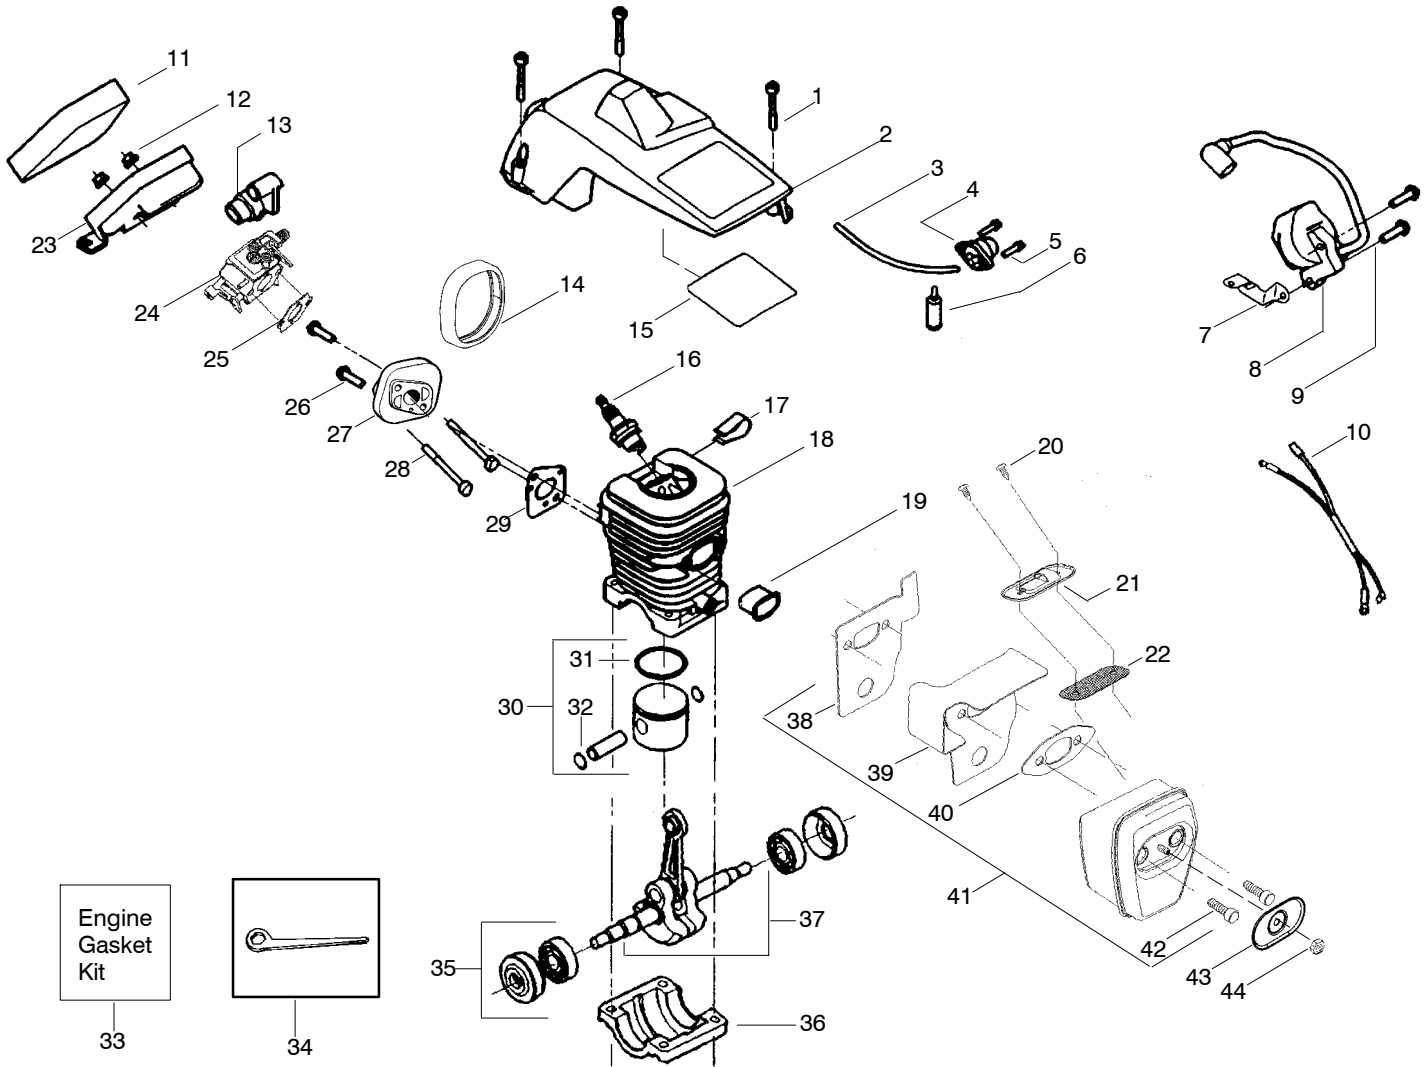

PARTS LIST NO. 530163257		Poulan® PARTS LIST	CHAIN SAW MODEL(S) 1975 LE "Woodshark"
DATE 3/05/08	Replaces 163257 – 11/29/06		NOTE: Illustration may differ from actual model due to design changes

TYPE 1

Ref.	Part No.	Description	Ref.	Part No.	Description	Ref.	Part No.	Description
1.	530016153	Screw	17.	530016136	Clip – High Tension Lead	32.	530015697	Retainer – Piston Pin
2.	530055637	Assy – Cylinder Shield (includes # 15)	18.	530012411	Cylinder	33.	530069608	Kit – Engine Gasket (Incl. 25, 29 & 40)
3.	530069247	Kit – Fuel Line (Small)	19.	530037652	Insulator – Heat	34.	530031063	Bar Wrench
4.	530047213	Assy – Air Purge	20.	530016351	Screw – Outlet cover	35.	530056363	Assy – Seal & Bearing
5.	530015780	Screw	21.	530055759	Cover – Outlet	36.	530037935	Cap – Crankcase
6.	530095646	Assy – Fuel Pick-up	22.	530071413	Kit – Spark Arrestor (Incl. 20,21)	37.	530047062	Assy – Crankshaft
7.	530047442	Strap – Ground	23.	530037804	Air Filter Housing	38.	530054885	Backplate
8.	530039198	Ignition Module	24.	---	Kit – Carburetor (Wt – 600)	39.	530054880	Guide – Outlet
9.	530015814	Screw		530071410	(W14A)	40.	530069608	Gasket – Muffler (kit)
10.	530052296	Assy – Wire Harness	25.	530069608	Gasket – Carb. (kit)	41.	530054886	Assy – Muffler (Incl. 20 – 22)
11.	530037793	Foam – Air Filter	26.	530016386	Screw			(Incl. 38,39,40,42)
12.	530016101	Nut	27.	530049700	Carb. Adapter	42.	530016338	Bolt – Muffler
13.	530035526	Grommet – Carb Adjust	28.	530016187	Screw	43.	530055586	Cover – Bolt
14.	530054144	Seal – Carb Adapter	29.	530069608	Gasket – Carb Adap. (kit)	44.	530016359	Nut – Brass
15.	530055698	Reflector – Heat	30.	530071408	Kit – Piston (Incl. 31 & 32)			
16.	952030150	Spark Plug (RCJ – 7Y)	31.	530038729	Ring – Piston			

Carb.
Repair
Kit

3

Gasket/
Dia.
Kit

4

Ref.	Part No.	Description
1.	530038479	Limiter Cap – High (brown)
2.	530038478	Limiter Cap – Low (tan)
3.	530069826	Kit – Carburetor Repair (KIT = Indicates Contents)
4.	530069844	Kit – Gasket Diaphragm (● Indicates Contents)