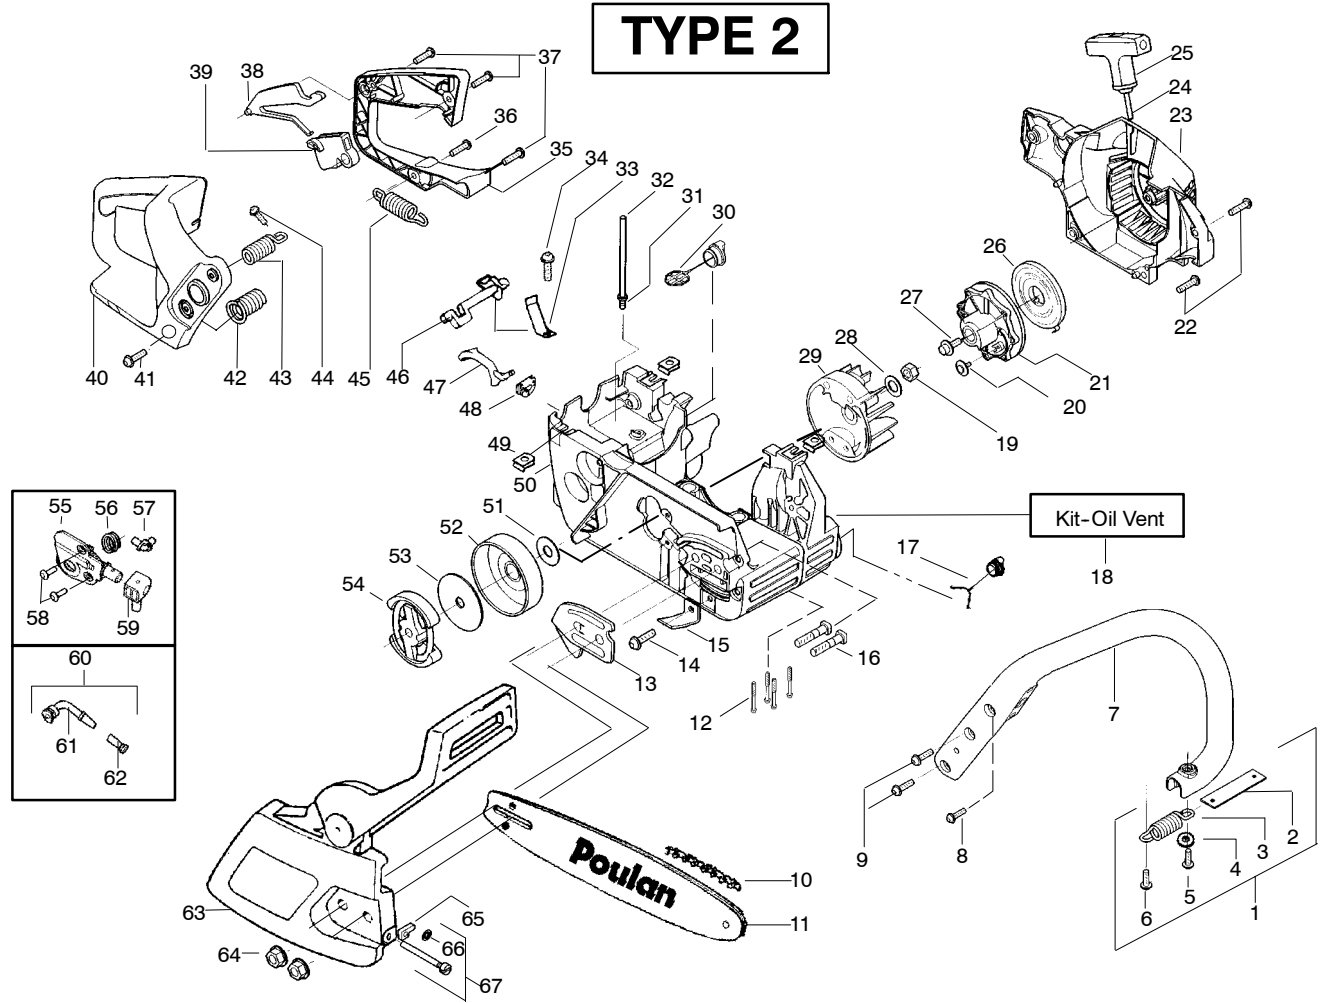

TYPE 2

Ref.	Part No.	Description	Ref.	Part No.	Description	Ref.	Part No.	Description
1.	530059667	Assy.-Isolator	27.	530015920	Screw	52.	530047061	Assy.-Clutch Drum w/bearing
2.	530047608	Limiter Strap	28.	530015127	Washer-Flywheel	53.	530015611	Washer-Clutch
3.	530059668	Spring-Isolator	29.	530039187	Assy-Flywheel	54.	530014949	Assy. Clutch
4.	530015158	Washer	30.	530047192	Assy-Fuel Cap	55.	530071259	Kit - Oil Pump (incl. 56,57,59)
5.	530016018	Screw	31.	530023877	Fitting-fuel line	56.	530037820	Gear-Worm Spring
6.	530015843	Screw	32.	530069216	Kit-Fuel line (large)	57.	530049477	Elbow-Oil Pickup
7.	530047583	Front Handle	33.	530016149	Spring-Switch	58.	530016064	Screw
8.	530015940	Screw	34.	530015775	Screw	59.	530019206	Seal Block
9.	530015814	Screw	35.	530047581	Cover-Rear Handle	60.	530047663	Assy-Oil Pick-up (Incl. 61,62)
10.	952051338	Chain - 18"	36.	530015886	Screw	61.	530038373	Pick-up Oiler
11.	952044418	Bar - 18"	37.	530015906	Screw	62.	530056533	Filter-Oil
12.	530016132	Screw	38.	530036098	Throttle Lockout	63.	530057447	Assy.-Chain Brake
13.	530038238	Plate-Bar Mount.	39.	530036097	Trigger-Throttle	64.	530015917	Nut-Bar Mounting
14.	530015814	Screw	40.	530047582	Handle - Rear	65.	530015826	Pin-Bar Adjust
15.	530029850	Chain Catcher	41.	★★★★★	Screw	66.	530038593	Retainer
16.	530016133	Bolt-Bar	42.	★★★★★	Assy Isolator-lower	67.	530069611	Kit-Bar Adjusting (incl. # 65,66)
17.	530057236	Assy-Oil Cap	43.	530071958	Kit-Isolator (Upper)			
18.	530071666	Kit-Oil Vent	44.	530015875	Screw			
19.	530016134	Nut-Flywheel	45.	530059668	Spring-Isolator			
20.	530016080	Screw	46.	530057473	Lever-Switch			
21.	530037817	Starter Pulley	47.	530057474	Lever-Choke			
22.	530015892	Screw	48.	530049005	Grommet-Knob			
23.	530057444	Housing-Fan	49.	530015922	Nut-"U"-Type			
24.	530069232	Kit - Rope	50.	530058730	Assy-Chassis fuel lines and caps			
25.	530056402	Handle- Starter	51.	530015907	Washer-Thrust			
26.	530027531	Spring-Recoil						

✓ = NEW PART NUMBER FOR THIS IPL   ★ = REFER TO THE SERVICE REFERENCE INDICATED FOR MORE INFORMATION. (LOCATED AT END OF IPL)