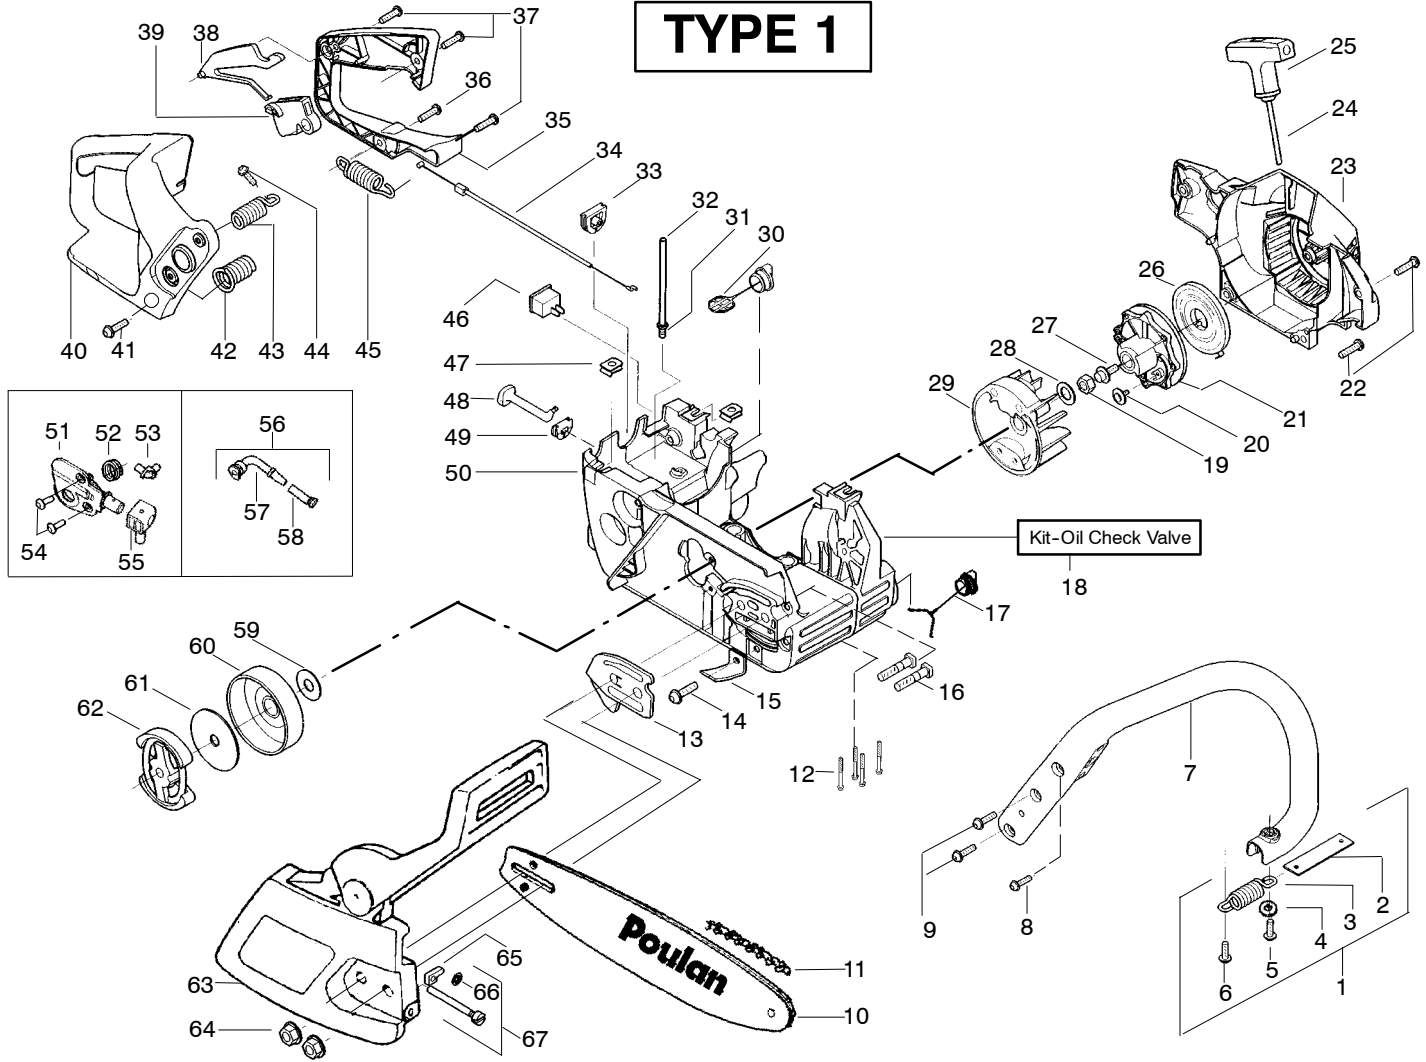

TYPE 1

Ref.	Part No.	Description	Ref.	Part No.	Description	Ref.	Part No.	Description
1.	530047963	Assy.- Isolator	24.	530069232	Kit - Rope	49.	530049005	Grommet-Knob
2.	530047608	Limiter Strap	25.	530037485	Starter Handle	50.	530056597	Assy-Chassis (incl. 16,17,30 filter & fuel lines)
3.	530042082	Spring- Isolator	26.	530027531	Recoil Spring	51.	530071259	Kit - Oil Pump (incl. 52,53,55)
4.	530015158	Washer	27.	530015920	Screw	52.	530037820	Gear-Worm Spring
5.	530016018	Screw	28.	530015127	Washer-Flywheel	53.	530049477	Elbow-Oil Pickup
6.	530015843	Screw	29.	530039187	Assy-Flywheel	54.	530016064	Screw
7.	530047583	Front Handle	30.	530047192	Fuel Cap Ass'y.	55.	530019206	Seal Block
8.	530015940	Screw	31.	530023877	Fitting-fuel line	56.	530047663	Assy-Oil Pick-up (incl. 57,58)
9.	530015814	Screw	32.	530069216	Kit-Fuel line (large)	57.	530038373	Pick-up Oiler
10.	952044418	Bar-18"	33.	530047631	Grommet-Cable	58.	530056533	Oil Filter
11.	952051338	Chain-18"	34.	530047602	Cable-Throttle	59.	530015907	Washer-Thrust
12.	530016132	Screw	35.	530047581	Cover-Rear Handle	60.	530047061	Assy.-Clutch Drum w/bearing
13.	530038238	Plate-Bar Mounting	36.	530015886	Screw	61.	530015611	Washer-Clutch
14.	530015814	Screw	37.	530015906	Screw	62.	530014949	Assy. Clutch
15.	530029850	Chain Catcher	38.	530036098	Throttle Lockout	63.	530057447	Assy-Chain Brake
16.	530016133	Bolt-Bar	39.	530036097	Trigger-Throttle	64.	530015917	Nut-Bar Mounting
17.	530010846	Oil Cap Ass'y.	40.	530047582	Handle - Rear	65.	530015826	Pin-Bar Adjust
18.	530071666	Kit-Oil Check Valve	41.	530015814	Screw	66.	530038593	Retainer-Bar Adjust
19.	530016134	Nut-Flywheel	42.	530053274	Assy. Isolator - lower	67.	530069611	Kit-Bar Adj. (incl.65,66)
20.	530016080	Screw	43.	530071385	Kit-Isolator (Upper)			
21.	530037817	Starter Pulley	44.	530015875	Screw			
22.	530015892	Screw	45.	530042082	Spring-Isolator			
23.	530057444	Fan Housing	46.	530069572	Kit-Switch			
			47.	530015922	Nut-"U"-Type			
			48.	530047605	Knob-Choke			