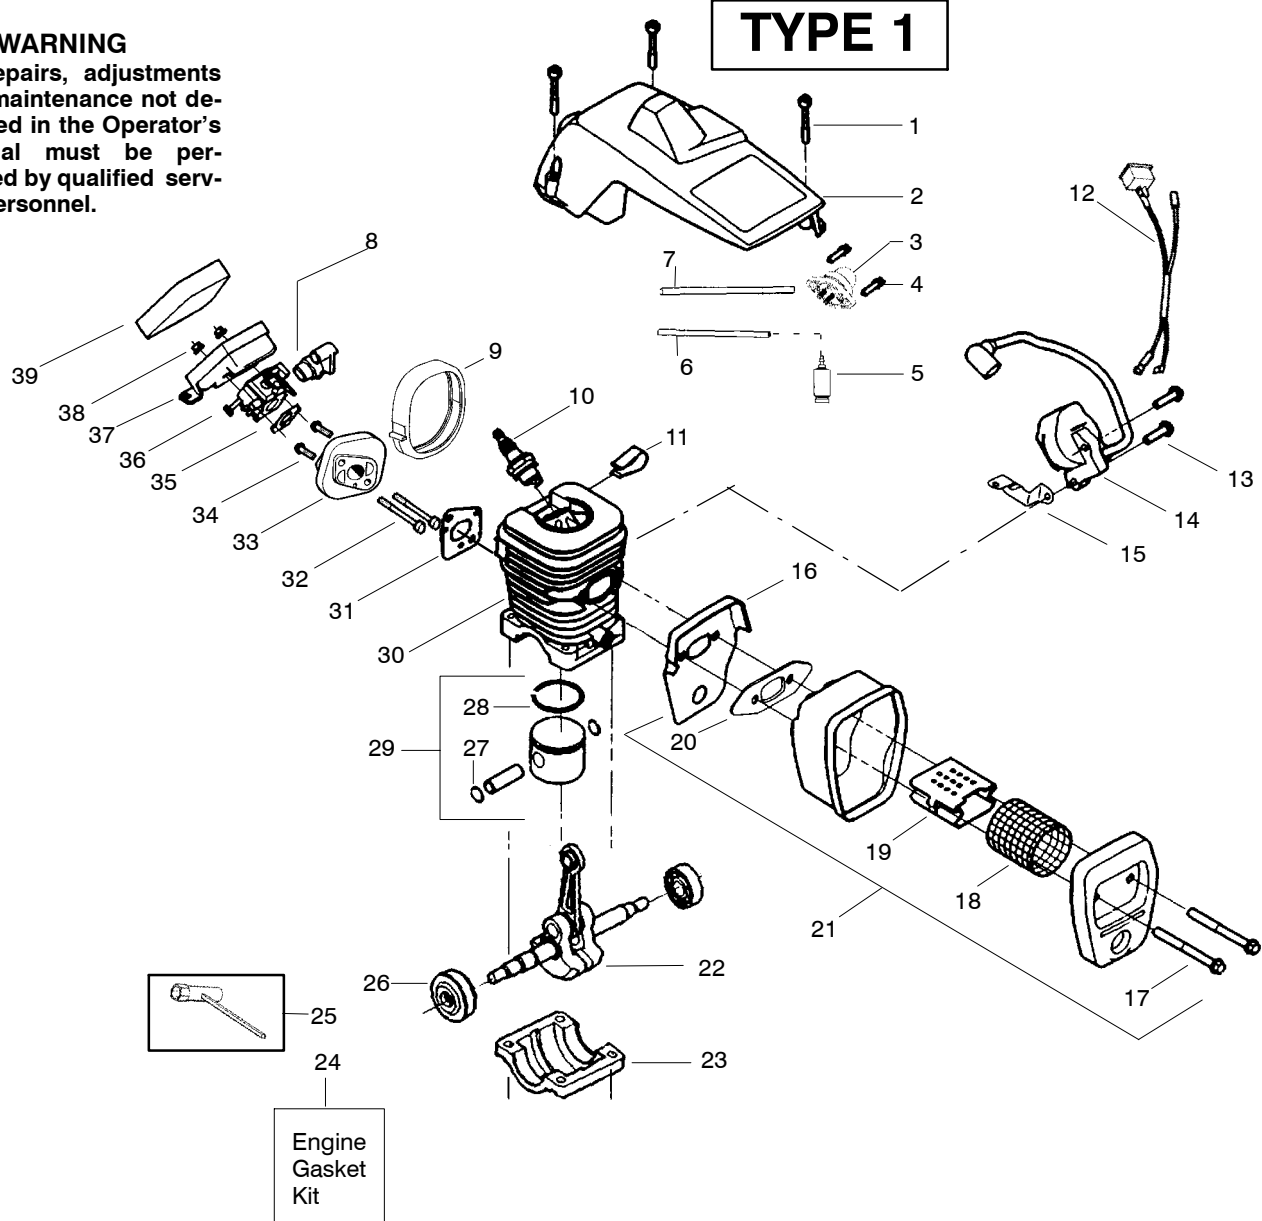

⚠ WARNING
All repairs, adjustments and maintenance not described in the Operator's Manual must be performed by qualified service personnel.

Ref.	Part No.	Description	Ref.	Part No.	Description	Ref.	Part No.	Description
1.	530016153	Screw	16.	530049870	Back Plate-Muffler	30.	530012550	Cylinder
2.	530055638	Shield-Cylinder	17.	530016132	Screw	31.	530069608	Gasket-Adapter(kit)
3.	530047213	Assy-Air Purge	18.	530036103	Screen-Spark	32.	530016187	Screw
4.	530015780	Screw	19.	530037813	Diffuser-Muffler	33.	530049700	Adapter-Carb.
5.	530095646	Assy-Fuel Pick-up	20.	530069608	Gasket-Muffler(kit)	34.	530016386	Screw
6.	530069247	Kit-Line Purge/Carb. (Small Dia)	21.	530047207	Assy-Muffler (Incl. 16-20)	35.	530069608	Carb. Gasket(kit)
7.	530069216	Kit-Line Purge/Tank (large line)	22.	530047062	Assy-Crankshaft	36.	530071621	Kit-Carburetor (WT-625)
8.	530035526	Grommet-Carb Adjust.	23.	530037935	Cap-Crankcase	37.	530047604	Housing-Air Filter
9.	530054144	Seal-Carb Adapter	24.	530069608	Kit-Engine Gasket (incl. 20,31,35)	38.	530016101	Nut
10.	952030150	Spark Plug (RCJ-7Y)	25.	530031163	Scrench	39.	530037793	Air Filter - Foam
11.	530016136	Clip-High Tension Lead	26.	530056363	Assy-Seal & Bearing	Not Shown		
12.	530049117	Assy-Wire Harness (includes switch)	27.	530015697	Retainer - Piston Pin	530163693	Manual	
13.	530015814	Screw	28.	530038729	Ring-Piston	530057757	Decal-Warning	
14.	530039198	Module-Ignition	29.	530071408	Kit-Piston - (incl. 27,28)			
15.	530047442	Strap-Ground						

↖ = NEW PART NUMBER FOR THIS IPL

★ = REFER TO THE SERVICE REFERENCE INDICATED FOR MORE INFORMATION. (LOCATED AT END OF IPL)