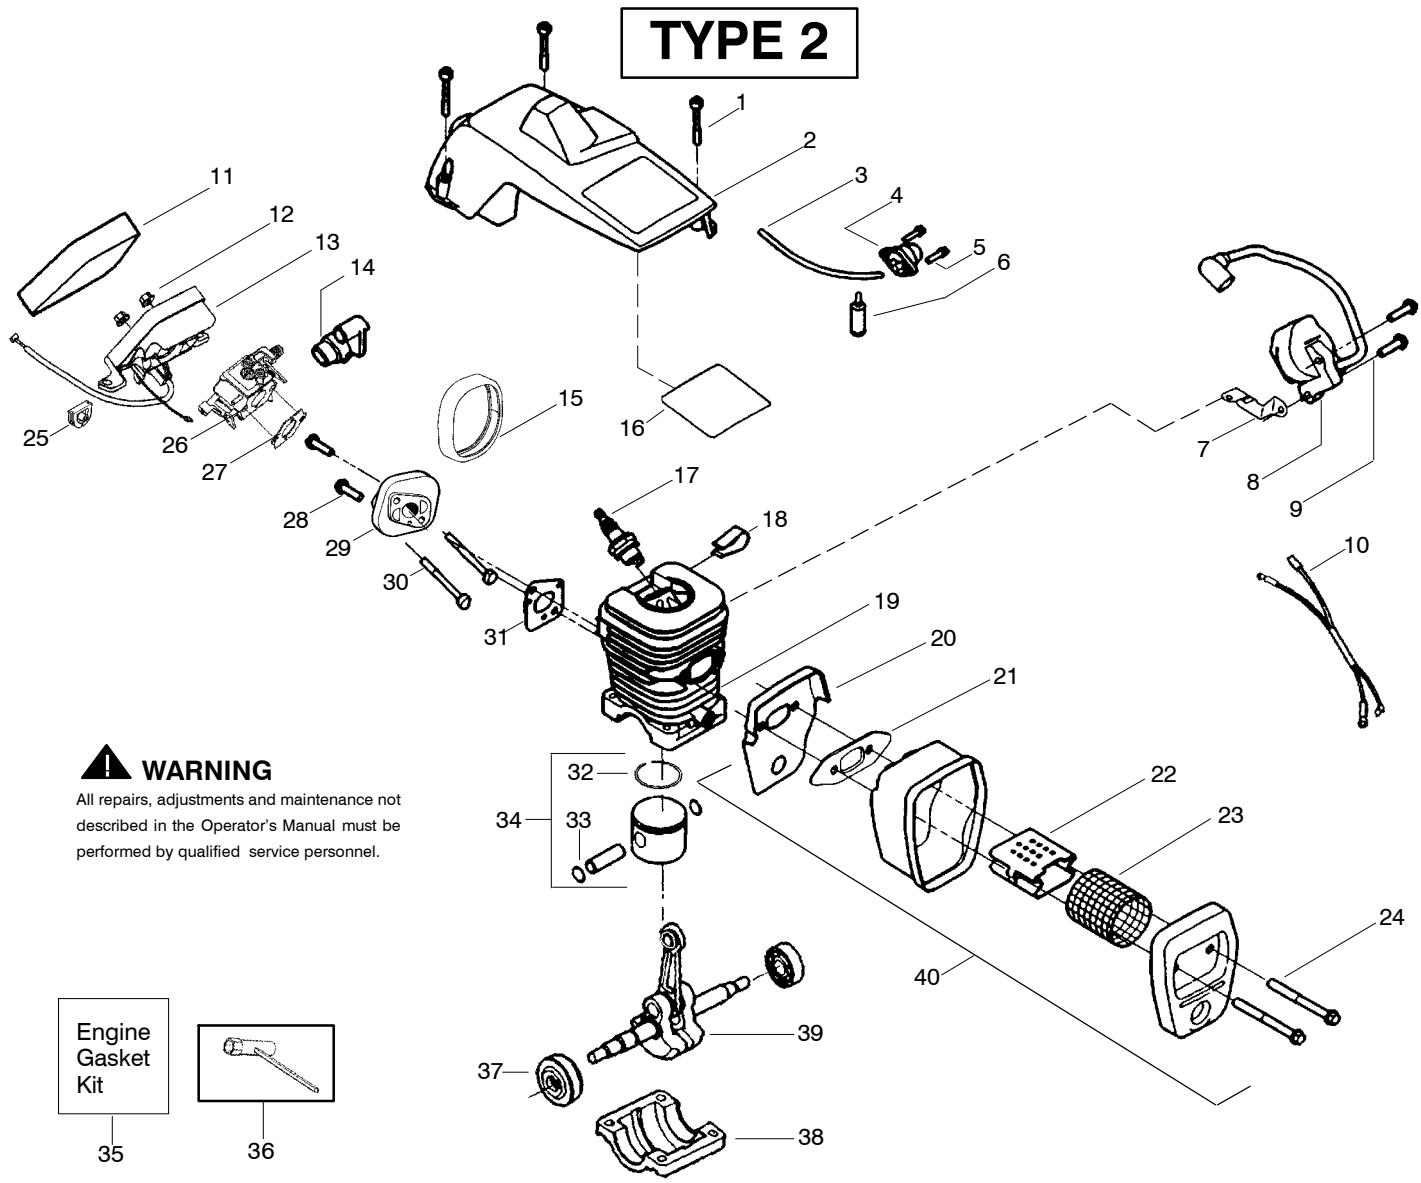

WARNING
All repairs, adjustments and maintenance not described in the Operator's Manual must be performed by qualified service personnel.

Ref.	Part No.	Description	Ref.	Part No.	Description	Ref.	Part No.	Description
1.	530016153	Screw	19.	530012550	Cylinder	34.	530071408	Kit-Piston (Incl. 32 & 33)
2.	530055638	Assy-Cylinder Shield (includes # 16)	20.	530049870	Backplate-Muffler	35.	530069608	Kit-Engine Gasket (Incl. 21, 27 & 31)
3.	530069247	Kit-Fuel Line (Small)	21.	530069608	Gasket-Muffler(kit)	36.	530031163	Wrench-bar
4.	530071835	Kit-Purge Bulb (incl.#5)	22.	530037813	Diffuser-Muffler	37.	530056363	Assy-Seal & Bearing
5.	530015780	Screw	23.	530036103	Screen-Spark	38.	530037935	Cap-Crankcase
6.	530095646	Assy-Fuel Pick-up	24.	530016132	Bolt-Muffler	39.	530047062	Assy-Crankshaft
7.	530047442	Strap-Ground	25.	530047631	Grommet-Throttle Cable	40.	530047207	Assy-Muffler (Incl. 20-24)
8.	530039198	Ignition Module	26.	---	Kit-Carburetor			
9.	530015814	Screw		545081885	Walbro (WT-89) (Incl. Grommet)			Not Shown
10.	530057475	Assy-Wire Harness	27.	530069608	Gasket-Carb. (kit)			
11.	530037793	Foam-Air Filter	28.	530016386	Screw			
12.	530016101	Nut	29.	530049700	Carb. Adapter			
13.	530057702	Assy-Air Box	30.	530016187	Screw			
14.	530035526	Grommet-Carb Adjust	31.	530069608	Gasket- Adaptor(kit)	530164650	Manual	
15.	530054144	Seal-Carb Adapter	32.	530038729	Ring-Piston	530057757	Decal-Warning	
16.	530055698	Reflector-Heat	33.	530015697	Retainer-Piston Pin	530059229	Decal-Start-Inst.	
17.	952030150	Spark Plug (RCJ-7Y)						
18.	530016136	Clip-High Tension Lead						

✓ = NEW PART NUMBER FOR THIS IPL   * = REFER TO THE SERVICE REFERENCE INDICATED FOR MORE INFORMATION. (LOCATED AT END OF IPL)