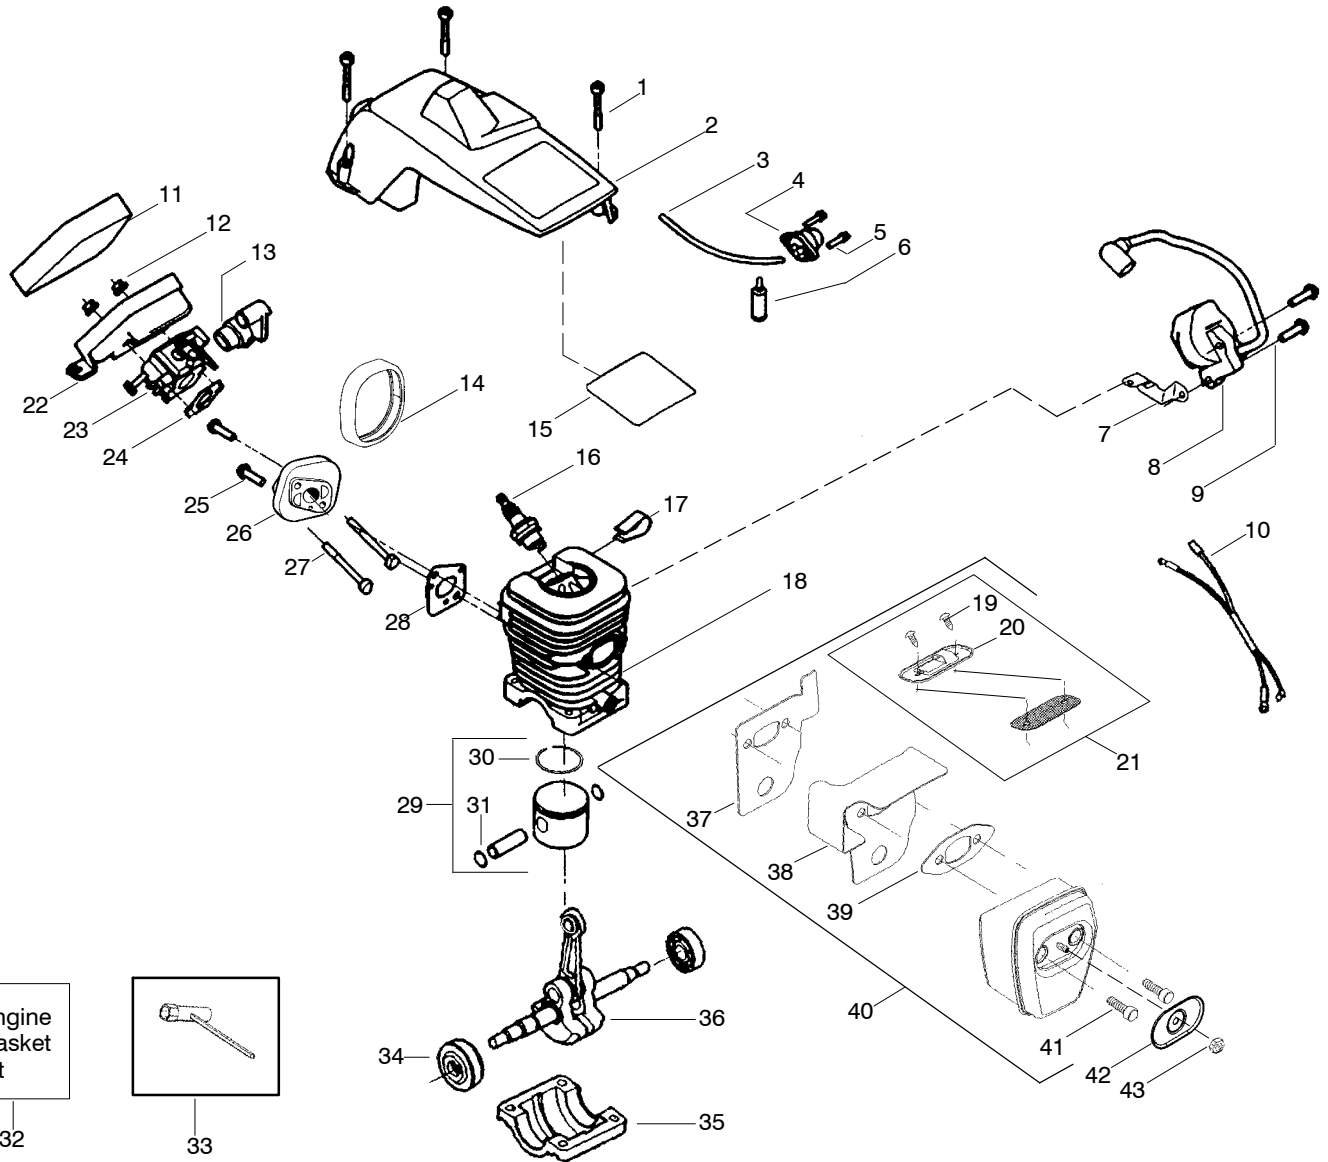

Ref.	Part No.	Description	Ref.	Part No.	Description	Ref.	Part No.	Description
1.	530016153	Screw	18.	530012550	Cylinder	33.	530031163	Bar Wrench
2.	530055637	Assy-Cylinder Shield (includes # 15)	19.	530016351	Screw-Outlet cover	34.	530056363	Assy-Seal & Bearing
3.	530069247	Kit-Fuel Line (Small)	20.	530054883	Cover - Outlet	35.	530037935	Cap-Crankcase
4.	530047213	Assy-Air Purge	21.	530071413	Kit-Spark Arrestor (Incl. 19,20)	36.	530047062	Assy-Crankshaft
5.	530015780	Screw	22.	530057480	Air Filter Housing	37.	530054885	Backplate
6.	530095646	Assy-Fuel Pick-up	23.	---	Kit-Carburetor	38.	530054880	Guide-Outlet
7.	530047442	Strap-Ground	24.	545081885	Walbro (WT-89) (Incl. Grommet)	39.	530069608	Gasket-Muffler(kit)
8.	530039198	Ignition Module	25.	530069608	Gasket-Carb. (kit)	40.	530054886	Assy-Muffler (Incl. 37-39,41)
9.	530015814	Screw	26.	530016386	Screw	41.	530016338	Bolt-Muffler
10.	530052296	Assy-Wire Harness	27.	530049700	Carb. Adapter	42.	530055586	Cover-Bolt
11.	530037793	Foam-Air Filter	28.	530016187	Screw	43.	530016359	Nut-Brass
12.	530016101	Nut	29.	530069608	Gasket-Adaptor(kit)	Not Shown		
13.	530035526	Grommet-Carb Adjust	30.	530071408	Kit-Piston (Incl. 30 & 31)	545123645	530057757	Manual
14.	530054144	Seal-Carb Adapter	31.	530038729	Ring-Piston	530059229	530057757	Decal-Warning
15.	530055698	Reflector-Heat	32.	530015697	Retainer-Piston Pin		530059229	Decal-Start Inst.
16.	952030150	Spark Plug (RCJ-7Y)		530069608	Kit-Engine Gasket (Incl. 24, 28 & 39)			

✓ = NEW PART NUMBER FOR THIS IPL   * = REFER TO THE SERVICE REFERENCE INDICATED FOR MORE INFORMATION. (LOCATED AT END OF IPL)
● = THESE PARTS ARE ILLUSTRATED FOR CLARITY. ORDER COMPLETE ASSEMBLY.