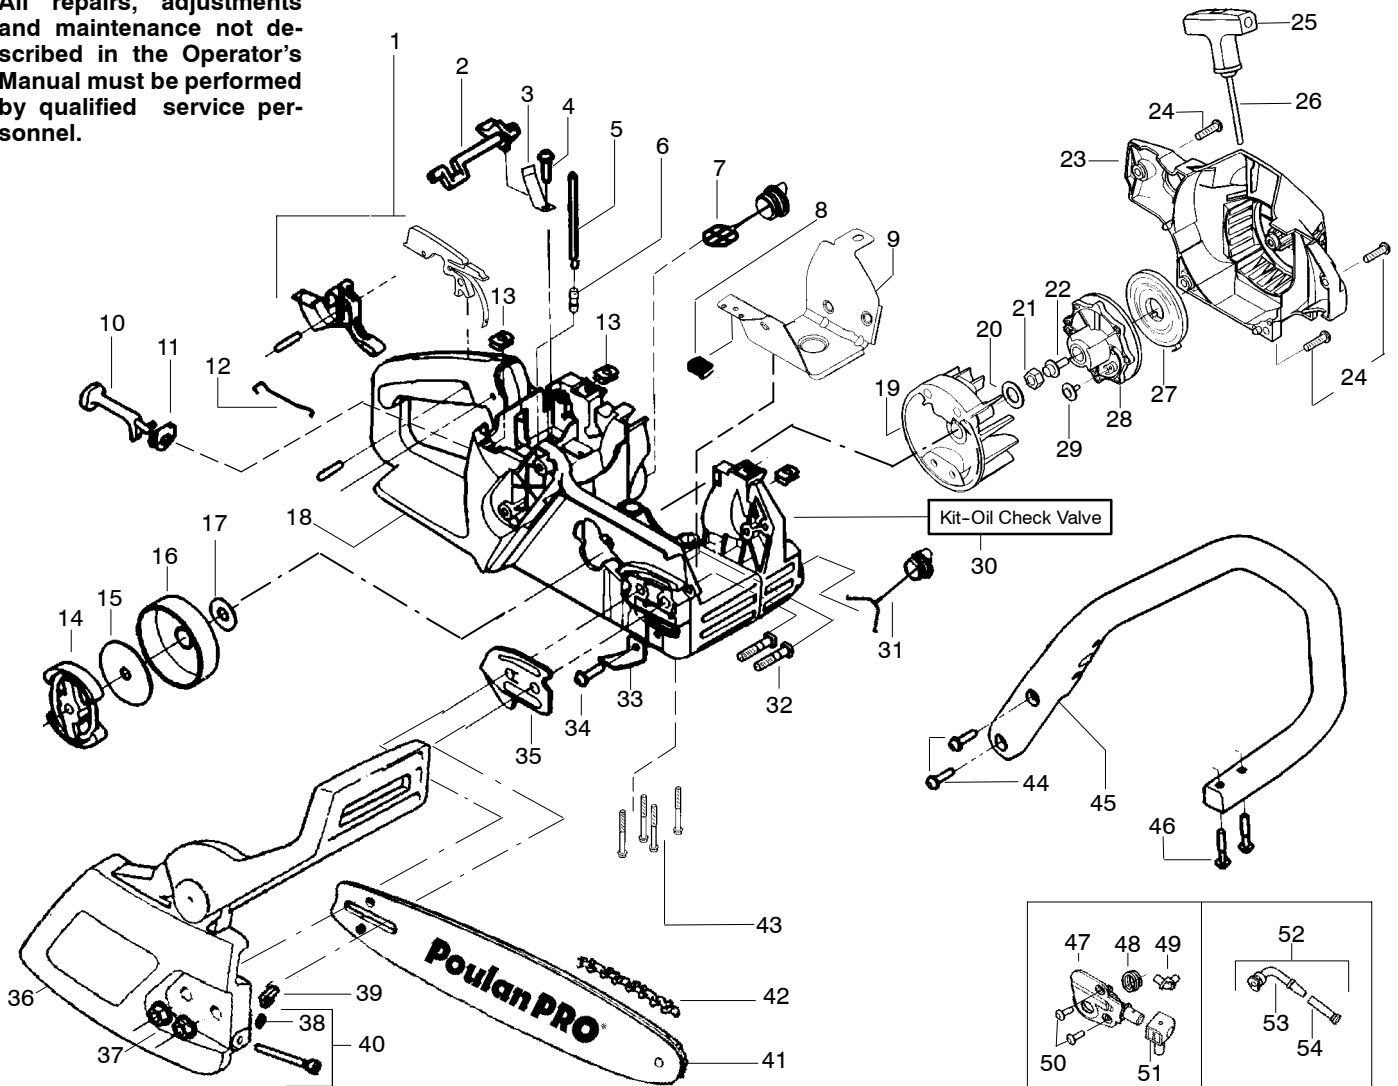

⚠ WARNING
All repairs, adjustments and maintenance not described in the Operator's Manual must be performed by qualified service personnel.

Ref.	Part No.	Description	Ref.	Part No.	Description	Ref.	Part No.	Description
1.	530071832	Kit-Trigger & Lockout (Includes Pin)	22.	530015920	Screw	42.	952051338	Chain - 18"
2.	530038227	Lever-Switch	23.	530059270	Housing-Fan	43.	530016132	Screw
3.	530016149	Spring-Switch	24.	530015892	Screw	44.	530015814	Screw
4.	530015775	Screw	25.	530037485	Handle-Starter	45.	530056798	Handle-Front
5.	530069216	Kit-Fuel Line (Large)	26.	530069232	Kit-Rope	46.	530015940	Screw
6.	530023877	Fitting - Fuel line	27.	530027531	Spring-Starter	47.	530071259	Kit-Oil Pump (incl 48,49,51)
7.	530047192	Assy-Fuel Cap w/ret.	28.	530037817	Pulley-Starter	48.	530037820	Gear-Worm Spring
8.	530055322	Clip - "U"	29.	530016080	Screw	49.	530049477	Elbow-Oil Pickup
9.	530055183	Shield - Heat	30.	530071666	Kit-Oil Check Valve	50.	530016064	Screw
10.	530047989	Lever-Choke	31.	530010846	Assy-Oil Cap	51.	530019206	Block-Seal
11.	530049005	Grommet-Choke lever	32.	530016133	Bolt - Bar	52.	530047663	Assy-Oil-Pickup (Incl. 53, 54)
12.	530037809	Wire-Throttle	33.	530029850	Chain Catcher	53.	530038373	Pickup-Oiler
13.	530015922	Nut-Speed	34.	530015814	Screw	54.	530056533	Filter-Oil
14.	530014949	Assy.-Clutch	35.	530038238	Plate-Bar Mounting			
15.	530015611	Washer-Clutch	36.	545139914	Assy.-Chain Brake			
16.	530047061	Assy-Drum W/brg.	37.	530015917	Nut-Bar Mounting			
17.	530015907	Washer - Thrust	38.	530038593	Retainer-Bar Adjust			
18.	530059271	Assy-Chassis	39.	530015826	Pin-Bar Adjust			
19.	530039187	Assy-Flywheel	40.	530069611	Kit-Bar Adjust (incl 38,39)			
20.	530015127	Washer-Flywheel	41.	952044689	Bar - 18"			
21.	530016134	Nut-Flywheel						