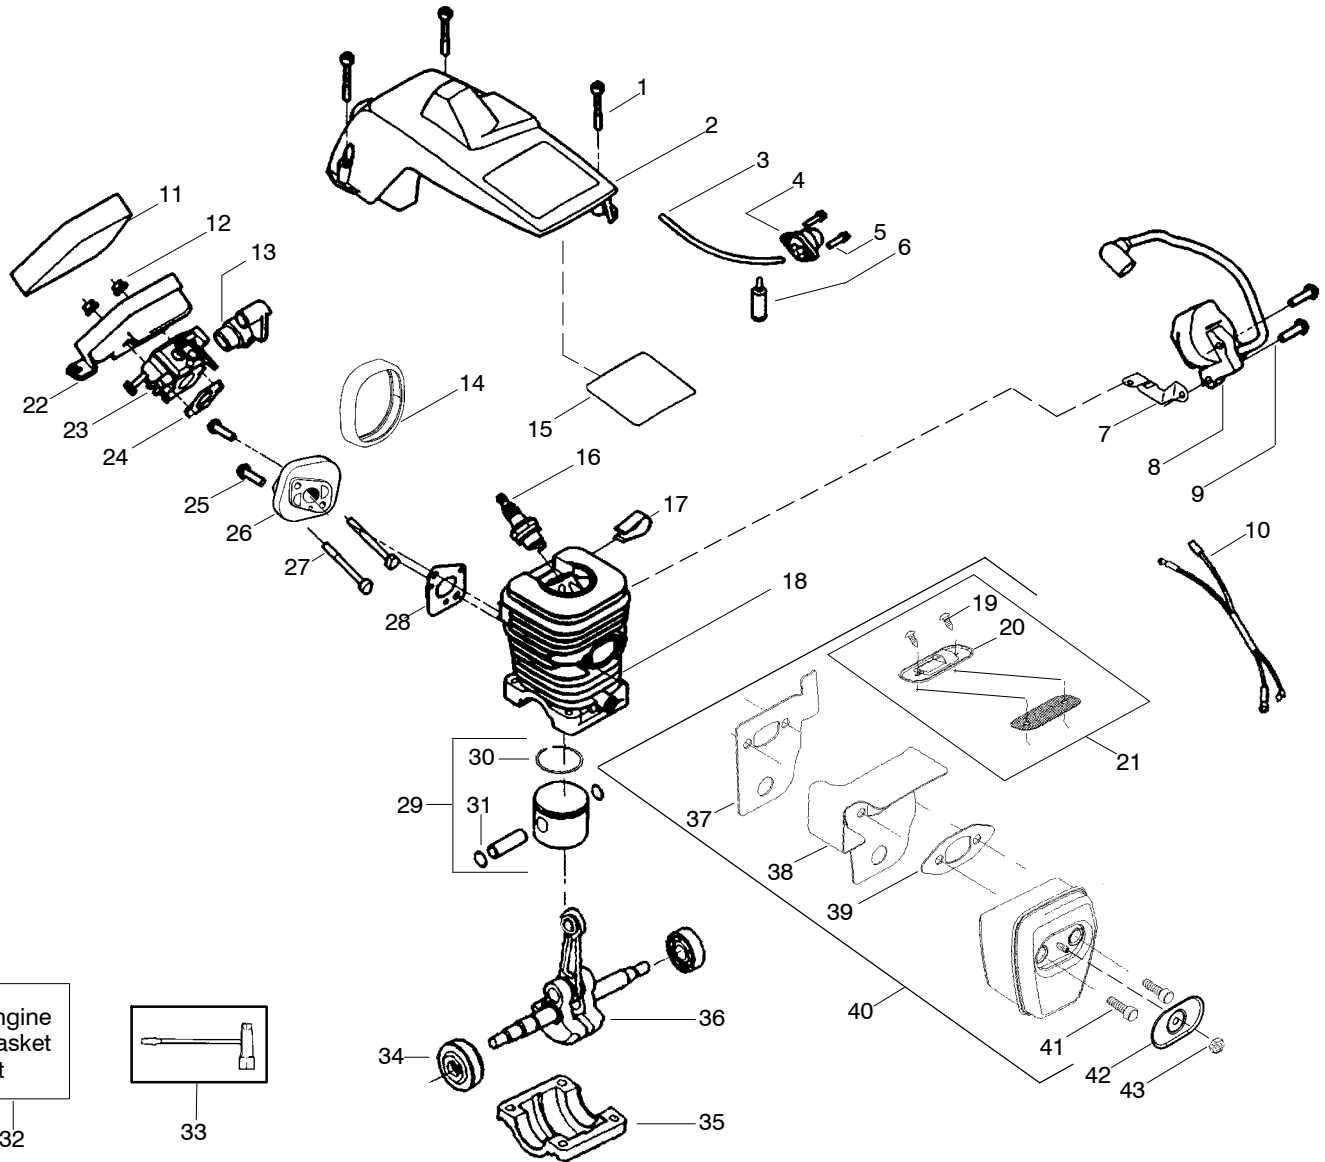

✓ = NEW PART NUMBER FOR THIS IPL

\* = REFER TO THE SERVICE REFERENCE INDICATED FOR MORE INFORMATION. (LOCATED AT END OF IPL)

Ref.	Part No.	Description	Ref.	Part No.	Description	Ref.	Part No.	Description
1.	530016153	Screw	18.	530012550	Cylinder	33.	530031135	Bar Wrench
2.	530055637	Assy-Cylinder Shield (includes # 15)	19.	530016351	Screw-Outlet cover	34.	530056363	Assy-Seal & Bearing
3.	530069247	Kit-Fuel Line (Small)	20.	530054883	Cover - Outlet	35.	530037935	Cap-Crankcase
4.	530071835	Kit-Air Purge (incl.#5)	21.	530071413	Kit-Spark Arrestor (Incl. 19,20)	36.	530047062	Assy-Crankshaft
5.	530015780	Screw	22.	530057480	Air Filter Housing	37.	530054885	Backplate
6.	530095646	Assy-Fuel Pick-up	23.	---	Kit-Carburetor	38.	530054880	Guide-Outlet
7.	530047442	Strap-Ground	24.	545081885	Walbro (WT-89) (Incl. Grommet)	39.	530069608	Gasket-Muffler(kit)
8.	530039198	Ignition Module	25.	530069608	Gasket-Carb. (kit)	40.	530054886	Assy-Muffler (Incl. 37-39,41)
9.	530015814	Screw	26.	530016386	Screw	41.	530016338	Bolt-Muffler
10.	530052296	Assy-Wire Harness	27.	530049700	Carb. Adapter	42.	530055586	Cover-Bolt
11.	530037793	Foam-Air Filter	28.	530016187	Screw	43.	530016359	Nut-Brass
12.	530016101	Nut	29.	530069608	Gasket- Adaptor(kit)	Not Shown		
13.	530035526	Grommet-Carb Adjust	30.	530071408	Kit-Piston (Incl. 30 & 31)	530165225	530057757	Manual
14.	530054144	Seal-Carb Adapter	31.	530038729	Ring-Piston	530059229	530057757	Decal-Warning
15.	530055698	Reflector-Heat	32.	530015697	Retainer-Piston Pin			Decal-Start Inst.
16.	952030150	Spark Plug (RCJ-7Y)		530069608	Kit-Engine Gasket (Incl. 24, 28 & 39)			
17.	530016136	Clip-High Tension Lead						