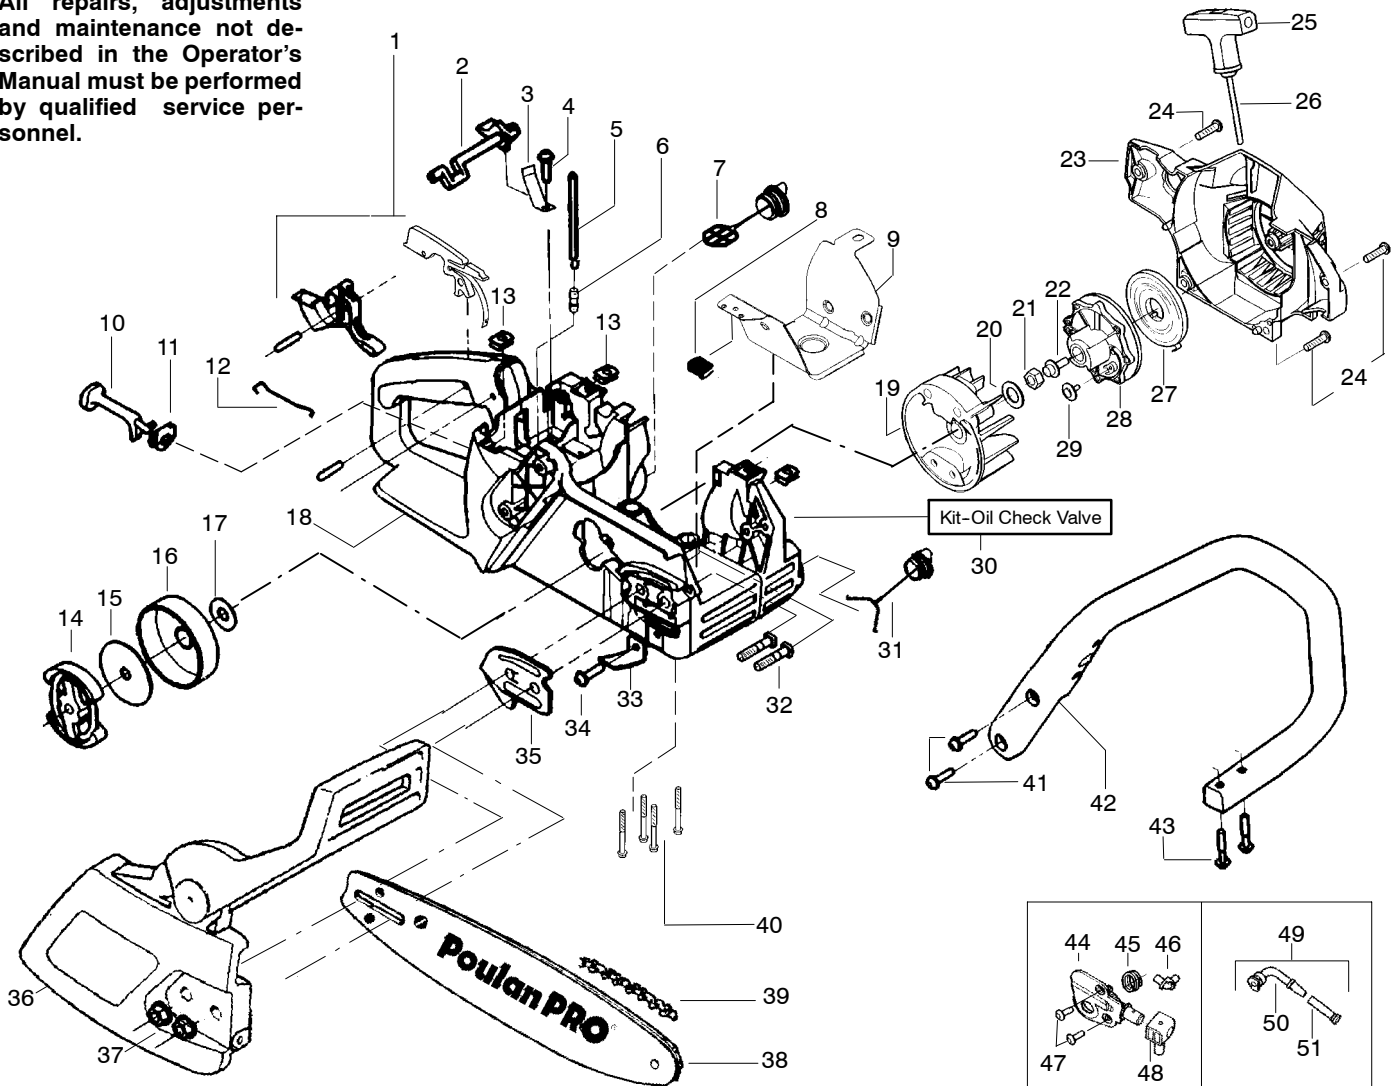

**⚠ WARNING**  
**All repairs, adjustments and maintenance not described in the Operator's Manual must be performed by qualified service personnel.**

Ref.	Part No.	Description	Ref.	Part No.	Description	Ref.	Part No.	Description
1.	530071832	Kit-Trigger & Lockout (Includes Pin)	21.	530016134	Nut-Flywheel Screw	43.	530015940	Screw
2.	530038227	Lever-Switch	22.	530015920	Screw	44.	530071259	Kit-Oil Pump (incl 45,46,48)
3.	530016149	Spring-Switch	23.	530049335	Housing-Fan	45.	530037820	Gear-Worm Spring
4.	530015775	Screw	24.	530015892	Screw	46.	530049477	Elbow-Oil Pickup
5.	530069216	Kit-Fuel Line (Large)	25.	530056402	Handle-Starter	47.	530016064	Screw
6.	530023877	Fitting - Fuel line	26.	530069232	Kit-Rope	48.	530019206	Block-Seal
7.	530047192	Assy-Fuel Cap w/ret.	27.	530027531	Spring-Starter	49.	530047663	Assy-Oil-Pickup (Incl. 50, 51)
8.	530055322	Clip - "U"	28.	530037817	Pulley-Starter	50.	530038373	Pickup-Oiler
9.	530055183	Shield - Heat	29.	530016080	Screw	51.	530056533	Filter-Oil
10.	530047989	Lever-Choke	30.	530071666	Kit-Oil Check Valve			
11.	530049005	Grommet-Choke lever	31.	530057236	Assy-Oil Cap			
12.	530037809	Wire-Throttle	32.	530016133	Bolt - Bar			
13.	530015922	Nut-Speed	33.	530029850	Chain Catcher			
14.	530014949	Assy.-Clutch	34.	530015814	Screw			
15.	530015611	Washer-Clutch	35.	530038238	Plate-Bar Mounting			
16.	530047061	Assy-Drum W/brg.	36.	545139915	Assy.-Chain Brake			
17.	530015907	Washer - Thrust	37.	530015917	Nut-Bar Mounting			
18.	530058908	Assy-Chassis (Incl. # 1,5,6,7,13, 30,31,32)	38.	530044920	Bar - 16"			
19.	530039187	Assy-Flywheel	39.	952051211	Chain - 16"			
20.	530015127	Washer-Flywheel	40.	530016132	Screw			
			41.	530015814	Screw			
			42.	530056798	Handle-Front			