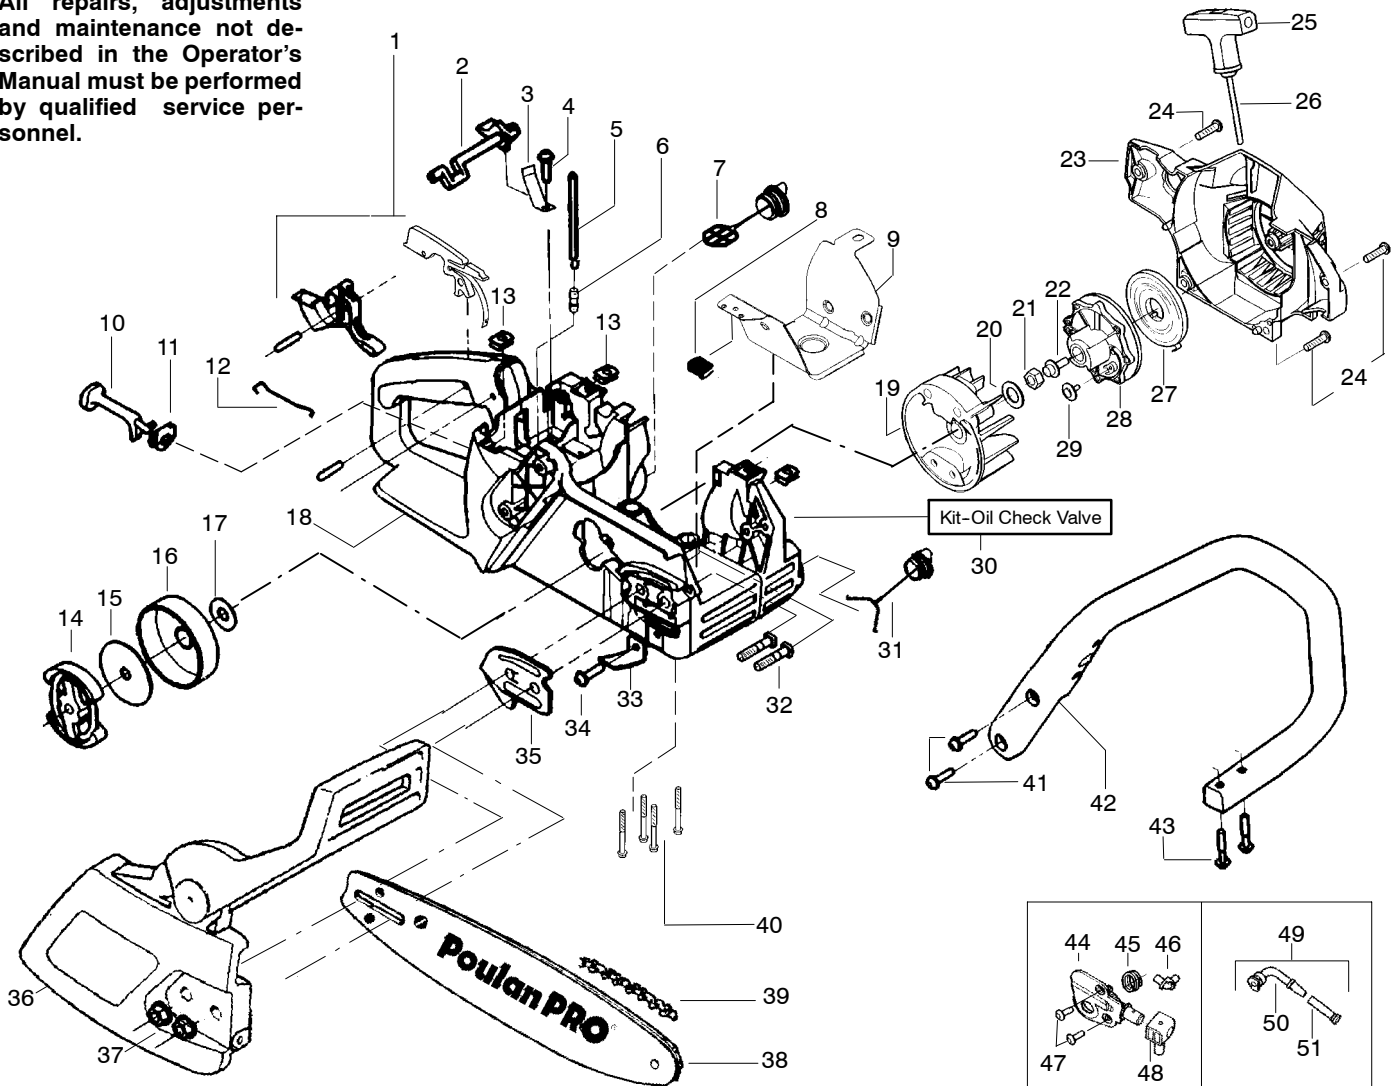

⚠ WARNING
All repairs, adjustments and maintenance not described in the Operator's Manual must be performed by qualified service personnel.

Ref.	Part No.	Description	Ref.	Part No.	Description	Ref.	Part No.	Description
1.	530071832	Kit-Trigger & Lockout (Includes Pin)	21.	530016134	Nut-Flywheel	43.	530015940	Screw
2.	530038227	Lever-Switch	22.	530015920	Screw	44.	530071259	Kit-Oil Pump (incl 45,46,48)
3.	530016149	Spring-Switch	23.	530049335	Housing-Fan	45.	530037820	Gear-Worm Spring
4.	530015775	Screw	24.	530015892	Screw	46.	530049477	Elbow-Oil Pickup
5.	530069216	Kit-Fuel Line (Large)	25.	530056402	Handle-Starter	47.	530016064	Screw
6.	530023877	Fitting - Fuel line	26.	530069232	Kit-Rope	48.	530019206	Block-Seal
7.	530047192	Assy-Fuel Cap w/ret.	27.	530027531	Spring-Starter	49.	530047663	Assy-Oil-Pickup (Incl. 50, 51)
8.	530055322	Clip - "U"	28.	530037817	Pulley-Starter	50.	530038373	Pickup-Oiler
9.	530055183	Shield - Heat	29.	530016080	Screw	51.	530056533	Filter-Oil
10.	530047989	Lever-Choke	30.	530071666	Kit-Oil Check Valve			
11.	530049005	Grommet-Choke lever	31.	530057236	Assy-Oil Cap			
12.	530037809	Wire-Throttle	32.	530016133	Bolt - Bar			
13.	530015922	Nut-Speed	33.	530029850	Chain Catcher			
14.	530014949	Assy.-Clutch	34.	530015814	Screw			
15.	530015611	Washer-Clutch	35.	530038238	Plate-Bar Mounting			
16.	530047061	Assy-Drum W/brg.	36.	545139915	Assy.-Chain Brake			
17.	530015907	Washer - Thrust	37.	530015917	Nut-Bar Mounting			
18.	530058908	Assy-Chassis (Incl. # 1,5,6,7,13, 30,31,32)	38.	530044835	Bar - 18"			
19.	530039187	Assy-Flywheel	39.	952051338	Chain - 18"			
20.	530015127	Washer-Flywheel	40.	530016132	Screw			
			41.	530015814	Screw			
			42.	530056798	Handle-Front			

✓ = NEW PART NUMBER FOR THIS IPL

* = REFER TO THE SERVICE REFERENCE INDICATED FOR MORE INFORMATION. (LOCATED AT END OF IPL)