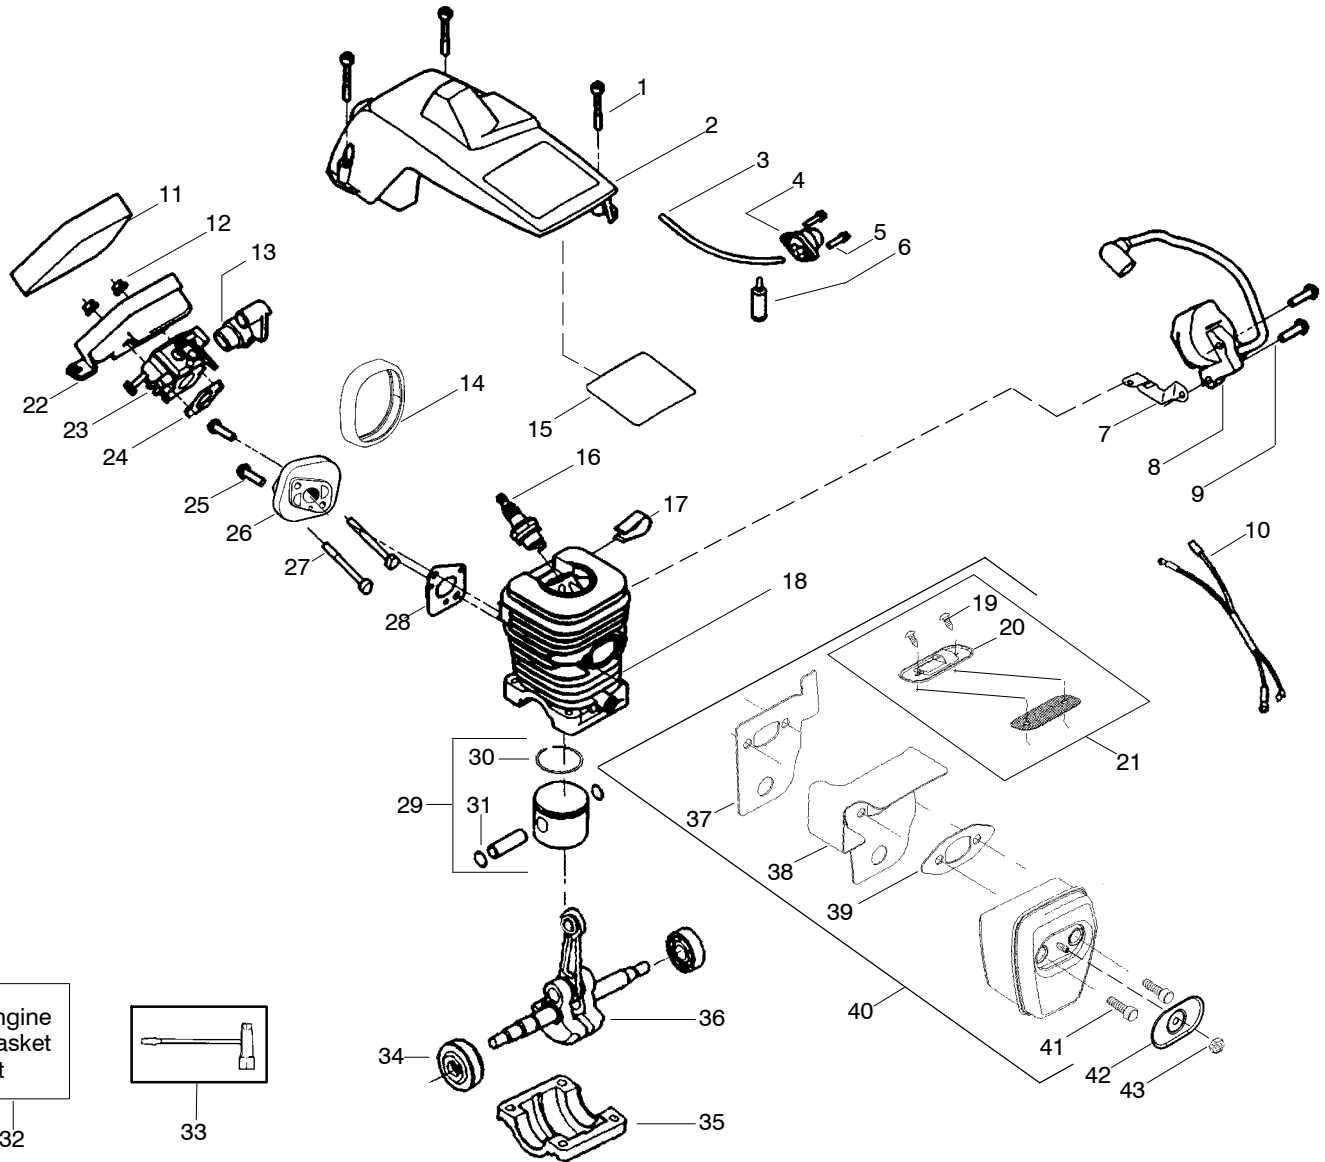

✓ = NEW PART NUMBER FOR THIS IPL

* = REFER TO THE SERVICE REFERENCE INDICATED FOR MORE INFORMATION. (LOCATED AT END OF IPL)

Ref.	Part No.	Description	Ref.	Part No.	Description	Ref.	Part No.	Description
1.	530016153	Screw	18.	530012550	Cylinder	33.	530031135	Bar Wrench
2.	530055637	Assy-Cylinder Shield (includes # 15)	19.	530016351	Screw-Outlet cover	34.	530056363	Assy-Seal & Bearing
3.	530069247	Kit-Fuel Line (Small)	20.	530054883	Cover - Outlet	35.	530037935	Cap-Crankcase
4.	530071835	Kit-Air Purge (incl.#5)	21.	530071413	Kit-Spark Arrestor (Incl. 19,20)	36.	530047062	Assy-Crankshaft
5.	530015780	Screw	22.	530057480	Air Filter Housing	37.	530054885	Backplate
6.	530095646	Assy-Fuel Pick-up	23.	---	Kit-Carburetor	38.	530054880	Guide-Outlet
7.	530047442	Strap-Ground	24.	545081885	Walbro (WT-89) (Incl. Grommet)	39.	530069608	Gasket-Muffler(kit)
8.	530039198	Ignition Module	25.	530069608	Gasket-Carb. (kit)	40.	530054886	Assy-Muffler (Incl. 37-39,41)
9.	530015814	Screw	26.	530016386	Screw	41.	530016338	Bolt-Muffler
10.	530052296	Assy-Wire Harness	27.	530049700	Carb. Adapter	42.	530055586	Cover-Bolt
11.	530037793	Foam-Air Filter	28.	530016187	Screw	43.	530016359	Nut-Brass
12.	530016101	Nut	29.	530069608	Gasket- Adaptor(kit)	Not Shown		
13.	530035526	Grommet-Carb Adjust	30.	530071408	Kit-Piston (Incl. 30 & 31)	530165225	530057757	Manual
14.	530054144	Seal-Carb Adapter	31.	530038729	Ring-Piston	530059229	530057757	Decal-Warning
15.	530055698	Reflector-Heat	32.	530015697	Retainer-Piston Pin			Decal-Start Inst.
16.	952030150	Spark Plug (RCJ-7Y)		530069608	Kit-Engine Gasket (Incl. 24, 28 & 39)			
17.	530016136	Clip-High Tension Lead						