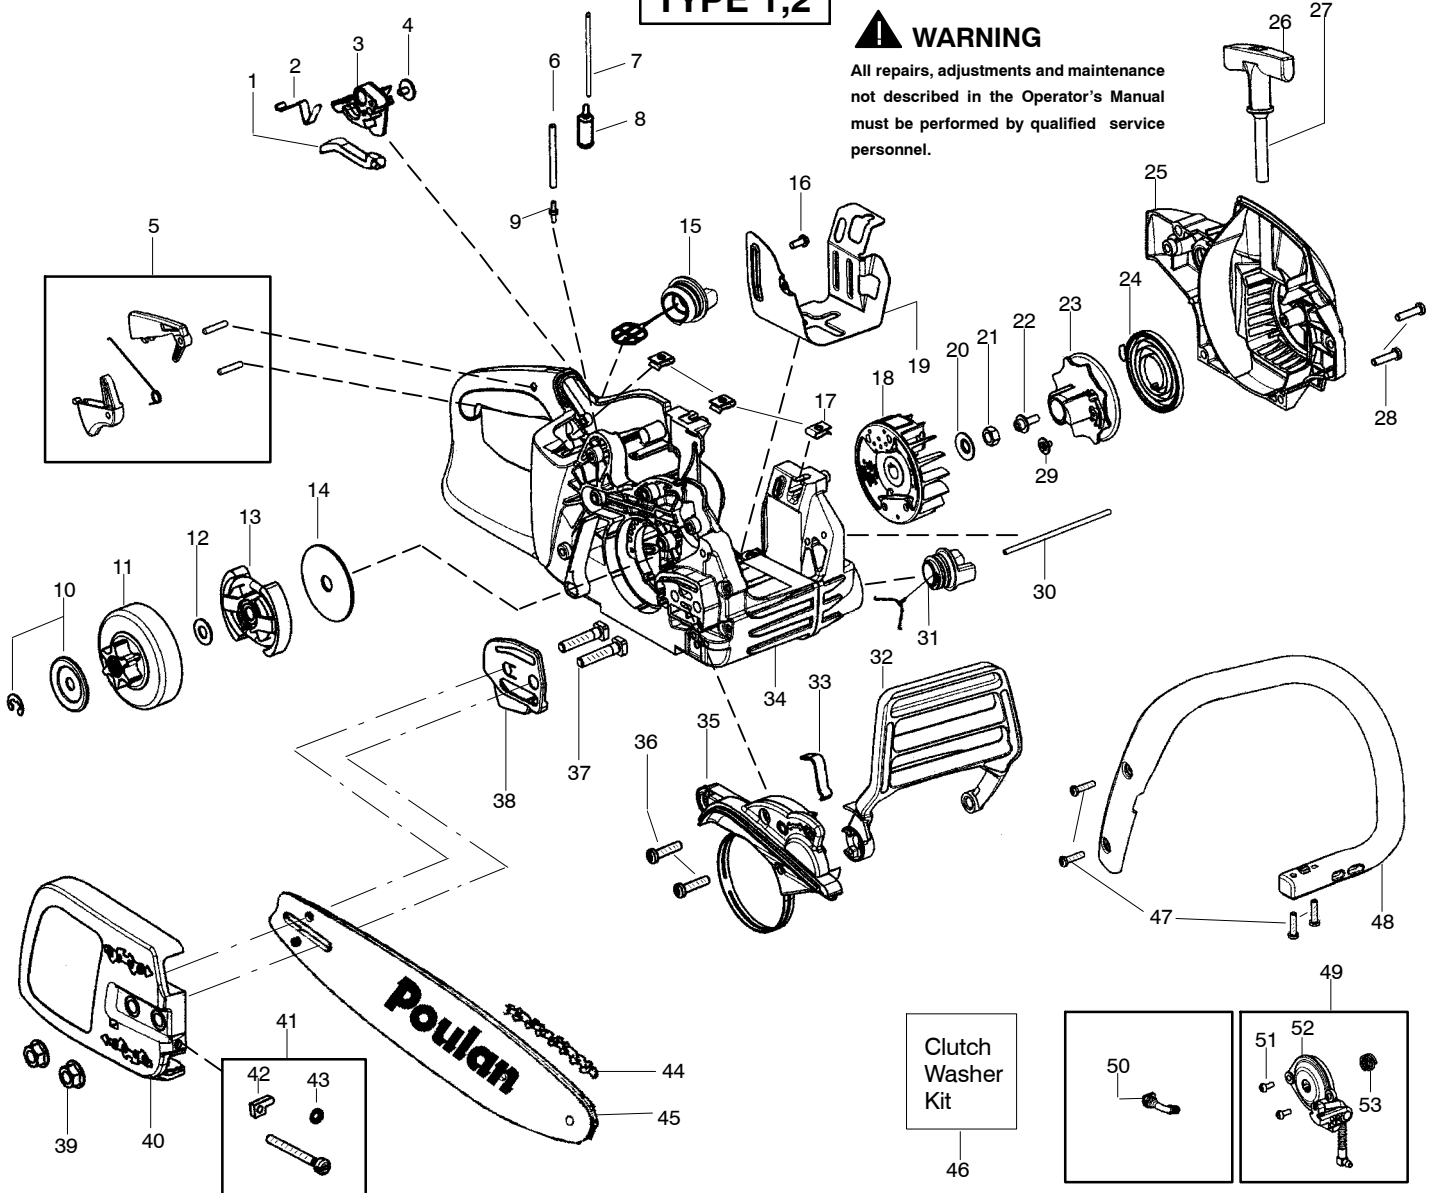

TYPE 1,2

▲ WARNING

All repairs, adjustments and maintenance not described in the Operator's Manual must be performed by qualified service personnel.

Clutch Washer Kit

Ref.	Part No.	Description	Ref.	Part No.	Description	Ref.	Part No.	Description
1.	530057893	Knob-Choke	20.	530015127	Washer-Flywheel	40.	530058933	Assy-Clutch Cover (Incl. # 41)
2.	530057908	Spring-Ign. Switch	21.	530016134	Nut-Flywheel	41.	530069611	Kit-Bar Adjust (Incl. 42,43)
3.	530057891	Lever-Ign. Switch	22.	★★★★★	Screw	42.	530015826	Pin-Bar Adjust
4.	530016080	Screw	23.	★★★★★	Pulley-Starter	43.	530038593	Retainer-Bar Adjust
5.	530071888	Kit-Trigger/Lockout	24.	530042095	Spring-Starter	44.	952051209	Accy-14" Chain
6.	530069216	Kit-Fuel Line (Large)	25.	530058810	Housing-Fan	45.	952044368	Accy-14" Bar
7.	530069247	Kit-Fuel Line (Small)	26.	530037485	Handle-Starter	46.	530071945	Kit-Clutch Washer (Incl. 10,12)
8.	530095649	Assy-Fuel Pick Up	27.	530069232	Kit-Rope	47.	530016432	Screw
9.	530023877	Fitting-Fuel line	28.	530016432	Screw	48.	530057888	Handle-Front
10.	530071945	Kit-Clutch Washer	29.	530016080	Screw	49.	530071891	Kit-Oil Pump (Incl. 51,52,53)
11.	530057905	Assy-Clutch Drum 3/8"	30.	530058786	Assy-Oil Vent	50.	530057924	Assy-Oil Pick Up
12.	530071945	Kit-Clutch Washer	31.	530057236	Assy-Oil Cap w/ret.	51.	530016064	Screw
13.	530057907	Assy-Clutch	32.	530057897	Handguard	52.	530057931	Assy-Oil Pump
14.	530016419	Washer-Large Clutch	33.	530016416	Spring-Handguard	53.	530037820	Gear-Worm
15.	530047192	Assy-Fuel Cap w/ret	34.	530058870	Assy-Chassis (Incl. 5,6,7,8,9,15,16,17,19,31,33,37)			
16.	530016064	Screw	35.	530071893	Kit-Chainbrake			
17.	530015922	Nut-"U" type speed	36.	530016432	Screw			
18.	545016305	Assy-Flywheel	37.	530016133	Bolt-Bar			
19.	530057911	Shield-Heat	38.	530057910	Plate-Bar			
			39.	530015917	Nut-Bar			

✓ = NEW PART NUMBER FOR THIS IPL   * = REFER TO THE SERVICE REFERENCE INDICATED FOR MORE INFORMATION. (LOCATED AT END OF IPL)