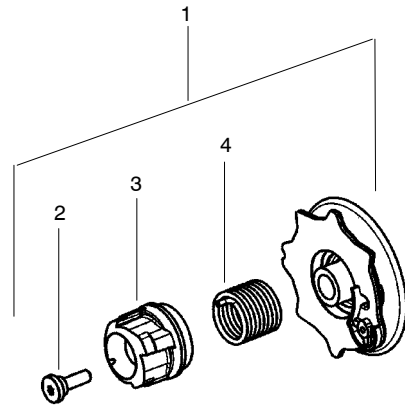

Spring Assist Pulley System

1. 530071966 Kit -Starter Pulley
2. 530021179 Screw
3. 530059677 Hub
4. 530021180 Spring

✓ = NEW PART NUMBER FOR THIS IPL   ★ = REFER TO THE SERVICE REFERENCE INDICATED FOR MORE INFORMATION. (LOCATED AT END OF IPL)
● = THESE PARTS ARE ILLUSTRATED FOR CLARITY. ORDER COMPLETE ASSEMBLY.