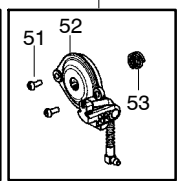

TYPE 1,2

▲ WARNING

All repairs, adjustments and maintenance not described in the Operator's Manual must be performed by qualified service personnel.

Clutch Washer Kit

Ref.	Part No.	Description	Ref.	Part No.	Description	Ref.	Part No.	Description
1.	530057893	Knob-Choke	20.	530015127	Washer-Flywheel	40.	530058933	Assy-Clutch Cover (Incl. # 41)
2.	530057908	Spring-Ign. Switch	21.	530016134	Nut-Flywheel	41.	530069611	Kit-Bar Adjust (Incl. 42,43)
3.	530057891	Lever-Ign. Switch	22.	★★★★★	Screw	42.	530015826	Pin-Bar Adjust
4.	530016080	Screw	23.	★★★★★	Pulley-Starter	43.	530038593	Retainer-Bar Adjust
5.	530071888	Kit-Trigger/Lockout	24.	530042095	Spring-Starter	44.	952051209	Accy-14" Chain
6.	530069216	Kit-Fuel Line (Large)	25.	530058810	Housing-Fan	45.	952044368	Accy-14" Bar
7.	530069247	Kit-Fuel Line (Small)	26.	530037485	Handle-Starter	46.	530071945	Kit-Clutch Washer (Incl. 10,12)
8.	530095649	Assy-Fuel Pick Up	27.	530069232	Kit-Rope	47.	530016432	Screw
9.	530023877	Fitting-Fuel line	28.	530016432	Screw	48.	530057888	Handle-Front
10.	530071945	Kit-Clutch Washer	29.	530016080	Screw	49.	530071891	Kit-Oil Pump (Incl. 51,52,53)
11.	530057905	Assy-Clutch Drum 3/8"	30.	530058786	Assy-Oil Vent	50.	530057924	Assy-Oil Pick Up
12.	530071945	Kit-Clutch Washer	31.	530057236	Assy-Oil Cap w/ret.	51.	530016064	Screw
13.	530057907	Assy-Clutch	32.	530057897	Handguard	52.	530057931	Assy-Oil Pump
14.	530016419	Washer-Large Clutch	33.	530016416	Spring-Handguard	53.	530037820	Gear-Worm
15.	530047192	Assy-Fuel Cap w/ret	34.	530058870	Assy-Chassis (Incl. 5,6,7,8,9,15,16,17,19,31,33,37)			
16.	530016064	Screw	35.	530071893	Kit-Chainbrake			
17.	530015922	Nut-"U" type speed	36.	530016432	Screw			
18.	545016305	Assy-Flywheel	37.	530016133	Bolt-Bar			
19.	530057911	Shield-Heat	38.	530057910	Plate-Bar			
			39.	530015917	Nut-Bar			