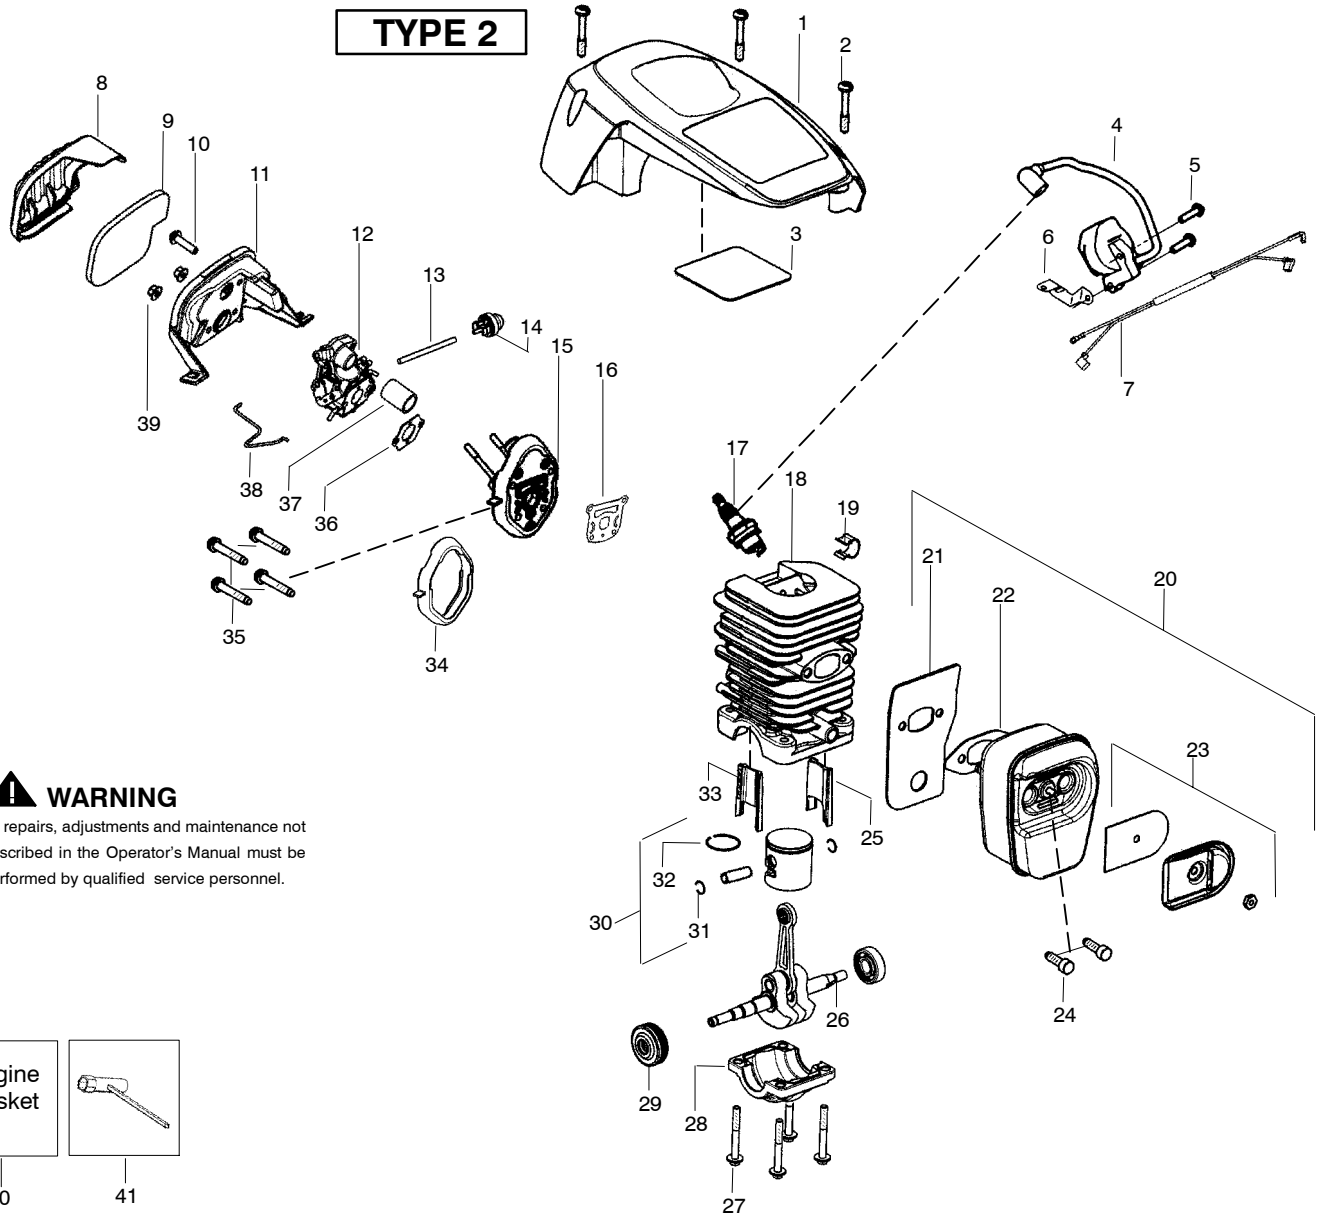

↖ = NEW PART NUMBER FOR THIS IPL

★ = REFER TO THE SERVICE REFERENCE INDICATED FOR MORE INFORMATION. (LOCATED AT END OF IPL)

TYPE 1

⚠ WARNING

All repairs, adjustments and maintenance not described in the Operator's Manual must be performed by qualified service personnel.

✓ = NEW PART NUMBER FOR THIS IPL

* = REFER TO THE SERVICE REFERENCE INDICATED FOR MORE INFORMATION. (LOCATED AT END OF IPL)

PARTS LIST NO. 530165407		Poulan® PARTS LIST	CHAIN SAW MODEL(s) P4018 WT
DATE 7/03/08	Replaces 530165407 - 6/06/08		Note: Illustration may differ from actual model due to design changes