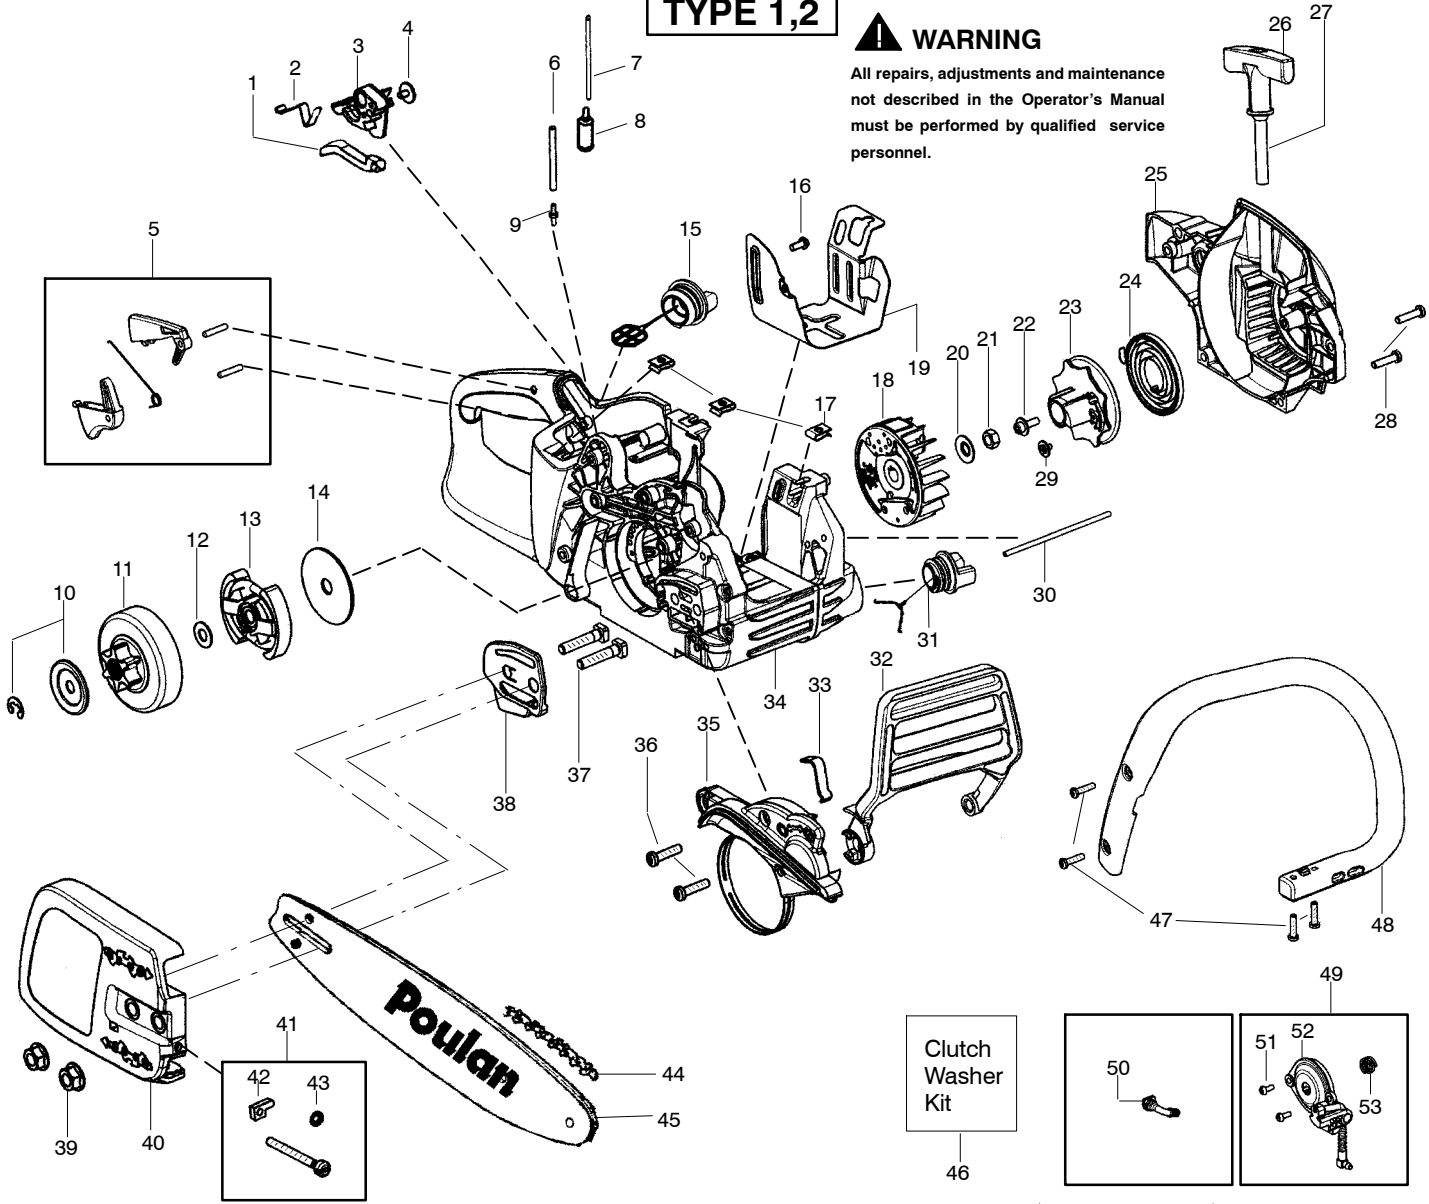

TYPE 1,2

⚠ WARNING

All repairs, adjustments and maintenance not described in the Operator's Manual must be performed by qualified service personnel.

Ref.	Part No.	Description	Ref.	Part No.	Description	Ref.	Part No.	Description
1.	530057893	Knob-Choke	20.	530015127	Washer-Flywheel	40.	530058939	Assy-Clutch Cover (Incl. # 41)
2.	530057908	Spring-Ign. Switch	21.	530016134	Nut-Flywheel	41.	530069611	Kit-Bar Adjust (Incl. 42,43)
3.	530057891	Lever-Ign. Switch	22.	530015920	Screw	42.	530015826	Pin-Bar Adjust
4.	530016080	Screw	23.	530057890	Pulley-Starter	43.	530038593	Retainer-Bar Adjust
5.	530071888	Kit-Trigger/Lockout	24.	530042095	Spring-Starter	44.	952051338	Accy-18" Chain
6.	530069216	Kit-Fuel Line (Large)	25.	530058816	Housing-Fan	45.	952044418	Accy-18" Bar
7.	530069247	Kit-Fuel Line (Small)	26.	530056402	Handle-Charter	46.	530071945	Kit-Clutch Washer (Incl. 10,12)
8.	530095649	Assy-Fuel Pick Up	27.	530069232	Kit-Rope			
9.	530023877	Fitting-Fuel line	28.	530016432	Screw			
10.	530071945	Kit-Clutch Washer	29.	530016080	Screw			
11.	530057905	Assy-Clutch Drum 3/8"	30.	530058786	Assy-Oil Vent	47.	530016432	Screw
12.	530071945	Kit-Clutch Washer	31.	530057236	Assy-Oil Cap w/ret.	48.	530057888	Handle-Front
13.	530057907	Assy-Clutch	32.	530057897	Handguard	49.	530071891	Kit-Oil Pump (Incl. 51,52,53)
14.	530016419	Washer-Large Clutch	33.	530016416	Spring-Handguard			
15.	530047192	Assy-Fuel Cap w/ret	34.	530058863	Assy-Chassis (Incl. 5,6,7,8,9,15,16,17,19,31,33,37)	50.	530057924	Assy-Oil Pick Up
16.	530016064	Screw	35.	530071893	Kit-Chainbrake	51.	530016064	Screw
17.	530015922	Nut-"U" type speed	36.	530016432	Screw	52.	530057931	Assy-Oil Pump
18.	530057937	Assy-Flywheel	37.	530016133	Bolt-Bar	53.	530037820	Gear-Worm
19.	530057911	Shield-Heat	38.	530057910	Plate-Bar			
			39.	530015917	Nut-Bar			

↖ = NEW PART NUMBER FOR THIS IPL

★ = REFER TO THE SERVICE REFERENCE INDICATED FOR MORE INFORMATION. (LOCATED AT END OF IPL)