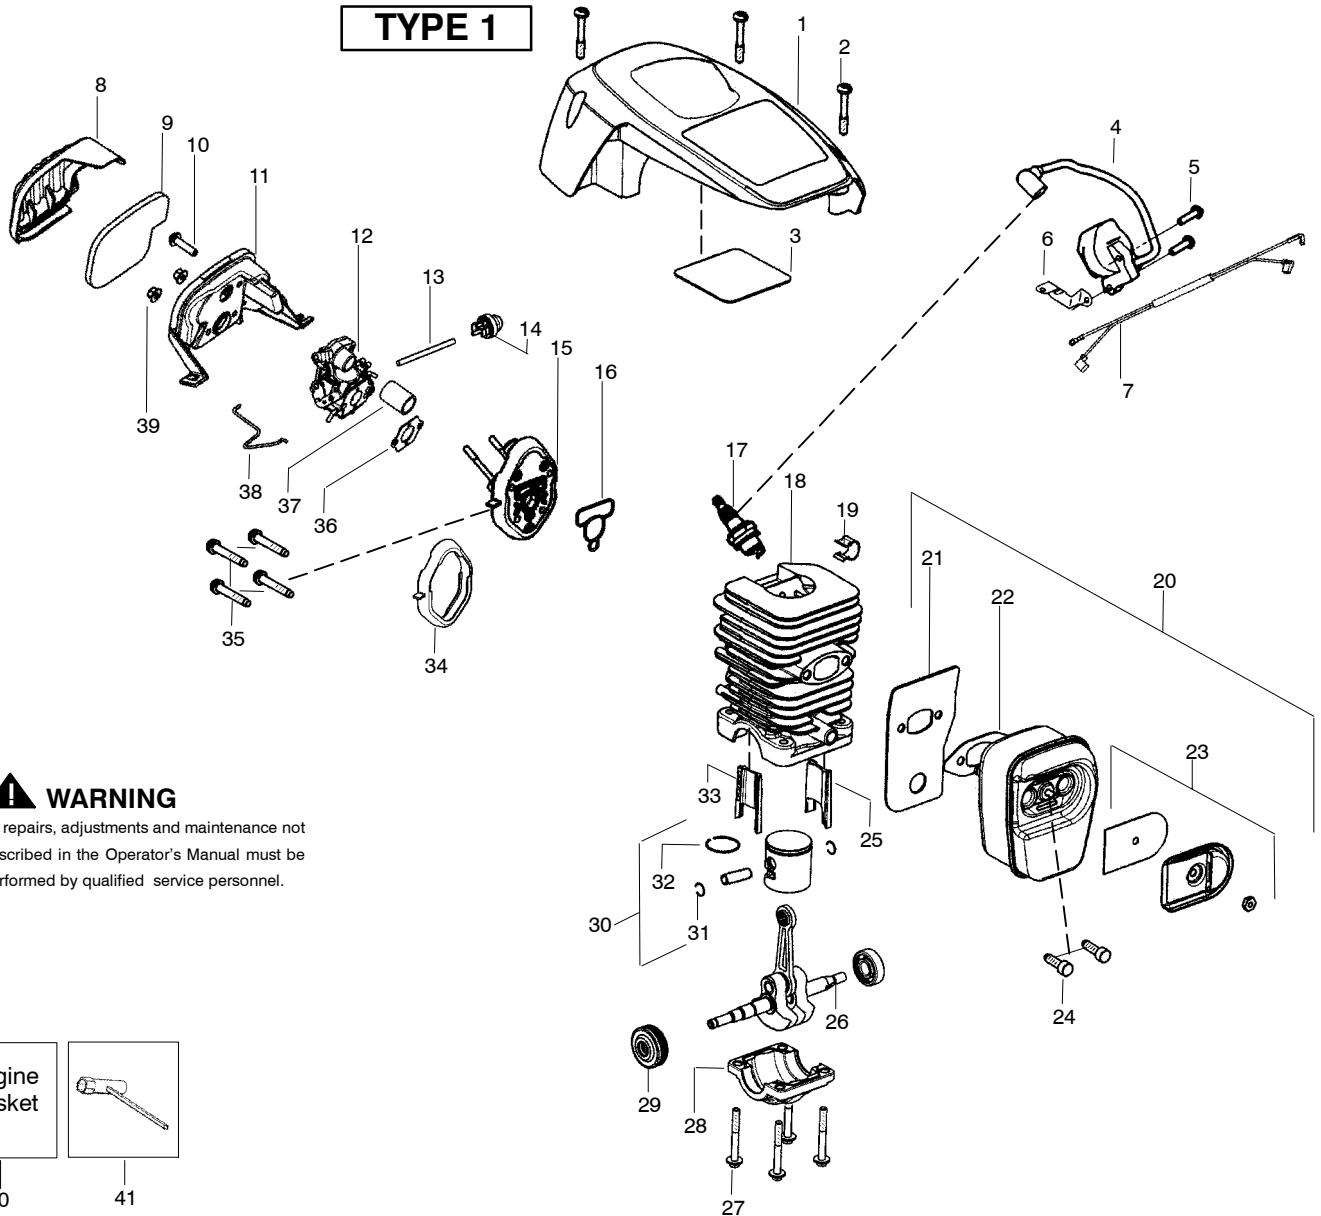

TYPE 1

⚠ WARNING

All repairs, adjustments and maintenance not described in the Operator's Manual must be performed by qualified service personnel.

Ref.	Part No.	Description	Ref.	Part No.	Description	Ref.	Part No.	Description
1.	530058838	Shield-Cylinder (incl. #3)	16.	530071894	Gasket-cyl. o-ring (kit)	34.	530071894	Seal-Adaptor (kit)
2.	530016153	Screw	17.	952030150	Accy-Spark Plug (RCJ-7Y)	35.	530016426	Screw
3.	530059006	Reflector-Tape	18.	530071884	Kit-Cylinder (Incl. 25,33)	36.	530071894	Gasket-Carb. (kit)
4.	530039198	Module - Ignition	19.	530016136	Clip-High Tension Lead	37.	530057926	Tube-Intake
5.	530016432	Screw	20.	530071887	Kit-Muffler (Incl. 21-23,24)	38.	530057909	Wire-Throttle
6.	530047442	Strap-Ground	21.	530057942	Backplate-Muffler	39.	530016101	Nut-Carb.
7.	530057943	Assy-Wire Harness	22.	530071894	Gasket-Muffler (kit)	40.	530071894	Kit-Gasket (Incl. 16,22,34,36)
8.	530058687	Cover-Air Filter	23.	530071886	Kit-Spark Arrestor	41.	530031163	Wrench-Bar
9.	530057925	Filter-Air	24.	530016338	Bolt-Muffler			Not Shown
10.	530016425	Screw	25.	530057885	Insert-Left (black) Cyl.			
11.	530057892	Housing-Air Filter	26.	530012537	Assy-Crankshaft/Rod			
12.	---	Carburetor	27.	530016417	Bolt			
	530035590	Zama W-26	28.	530057941	Cap-Crankcase			
13.	530069247	Kit-Fuel Line (Small)	29.	530056363	Assy-Bearing/Seal			
14.	530047721	Bulb-Purge "snap-in"	30.	530071883	Kit-Piston (Incl. 31,32)		545047535	Manual-Operator
15.	530071889	Kit-Carb. Adaptor (Incl. # 16,34,37)	31.	530015697	Retainer-Piston Pin		530059107	Decal-Warning
			32.	530038729	Ring-Piston		530058840	Decal-Start/Stop Inst.
			33.	530057886	Insert-Right (gray) Cyl.			

✓ = NEW PART NUMBER FOR THIS IPL

* = REFER TO THE SERVICE REFERENCE INDICATED FOR MORE INFORMATION. (LOCATED AT END OF IPL)