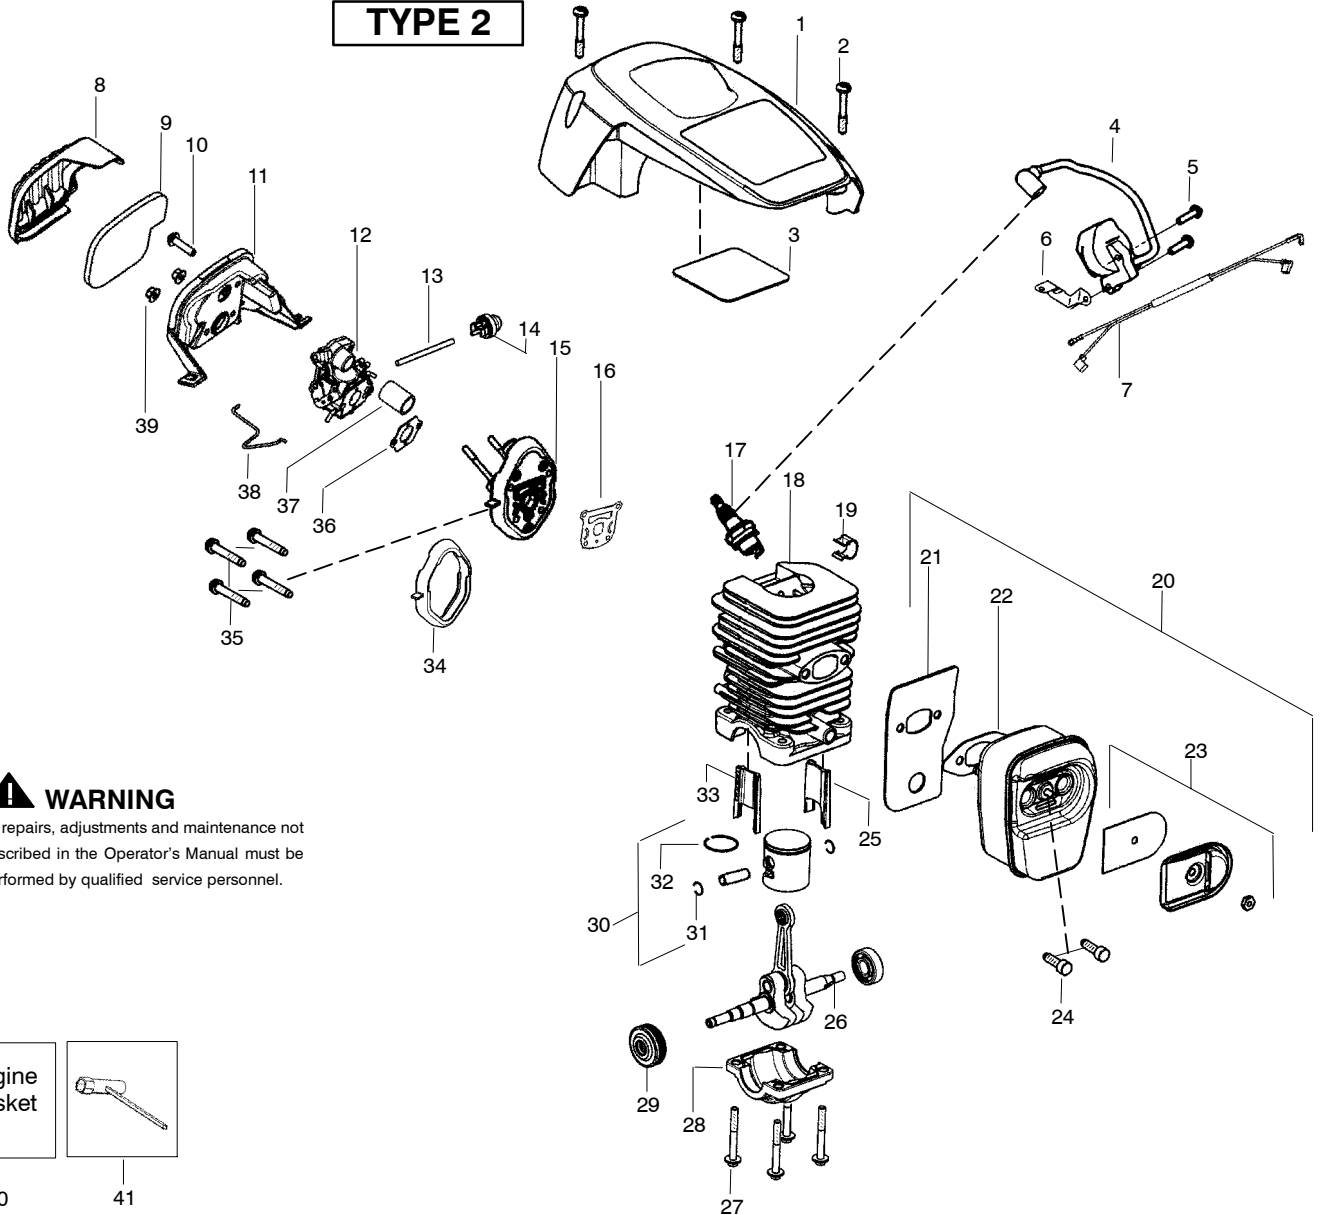

TYPE 2

⚠ WARNING

All repairs, adjustments and maintenance not described in the Operator's Manual must be performed by qualified service personnel.

Ref.	Part No.	Description	Ref.	Part No.	Description	Ref.	Part No.	Description
1.	530058837	Shield-Cylinder (incl. #3)	16.	530071894	Gasket-cyl. o-ring (kit)	32.	530038729	Ring-Piston
2.	530016153	Screw	17.	952030150	Accy-Spark Plug (RCJ-7Y)	33.	530057886	Insert-Right (gray) Cyl.
3.	530059006	Reflector-Tape	18.	530071884	Kit-Cylinder (Incl. 25,33)	34.	530071894	Seal-Adaptor (kit)
4.	530039198	Module - Ignition	19.	530016136	Clip-High Tension Lead	35.	530016426	Screw
5.	530016432	Screw	20.	545006007	Kit-Muffler (Incl .21-23,24)	36.	530071894	Gasket-Carb. (kit)
6.	530047442	Strap-Ground	21.	530057942	Backplate-Muffler	37.	530057926	Tube-Intake
7.	530057943	Assy-Wire Harness	22.	530071894	Gasket-Muffler (kit)	38.	530057909	Wire-Throttle
8.	530058687	Cover-Air Filter	23.	545006056	Kit-Spark Arrestor	39.	530016101	Nut-Carb.
9.	530057925	Filter-Air	24.	530016338	Bolt-Muffler	40.	530071894	Kit-Gasket (Incl. 16,22,34,36)
10.	530016425	Screw	25.	530057885	Insert-Left (black) Cyl.	41.	530031163	Wrench-Bar
11.	530057892	Housing-Air Filter	26.	530012537	Assy-Crankshaft/Rod			Not Shown
12.	---	Carburetor	27.	530016417	Bolt			
13.	530035590	Zama W-26	28.	530057941	Cap-Crankcase			
14.	530069247	Kit-Fuel Line (Small)	29.	530056363	Assy-Bearing/Seal			
15.	530047721	Bulb-Purge "snap-in"	30.	530071883	Kit-Piston (Incl. 31,32)			
	530071889	Kit-Carb. Adaptor (Incl. # 16,34,37)	31.	530015697	Retainer-Piston Pin			
						↙	545186804	Manual-Operator
							530059107	Decal-Warning
							530058840	Decal-Start/Stop Inst.

↙ = NEW PART NUMBER FOR THIS IPL

* = REFER TO THE SERVICE REFERENCE INDICATED FOR MORE INFORMATION. (LOCATED AT END OF IPL)