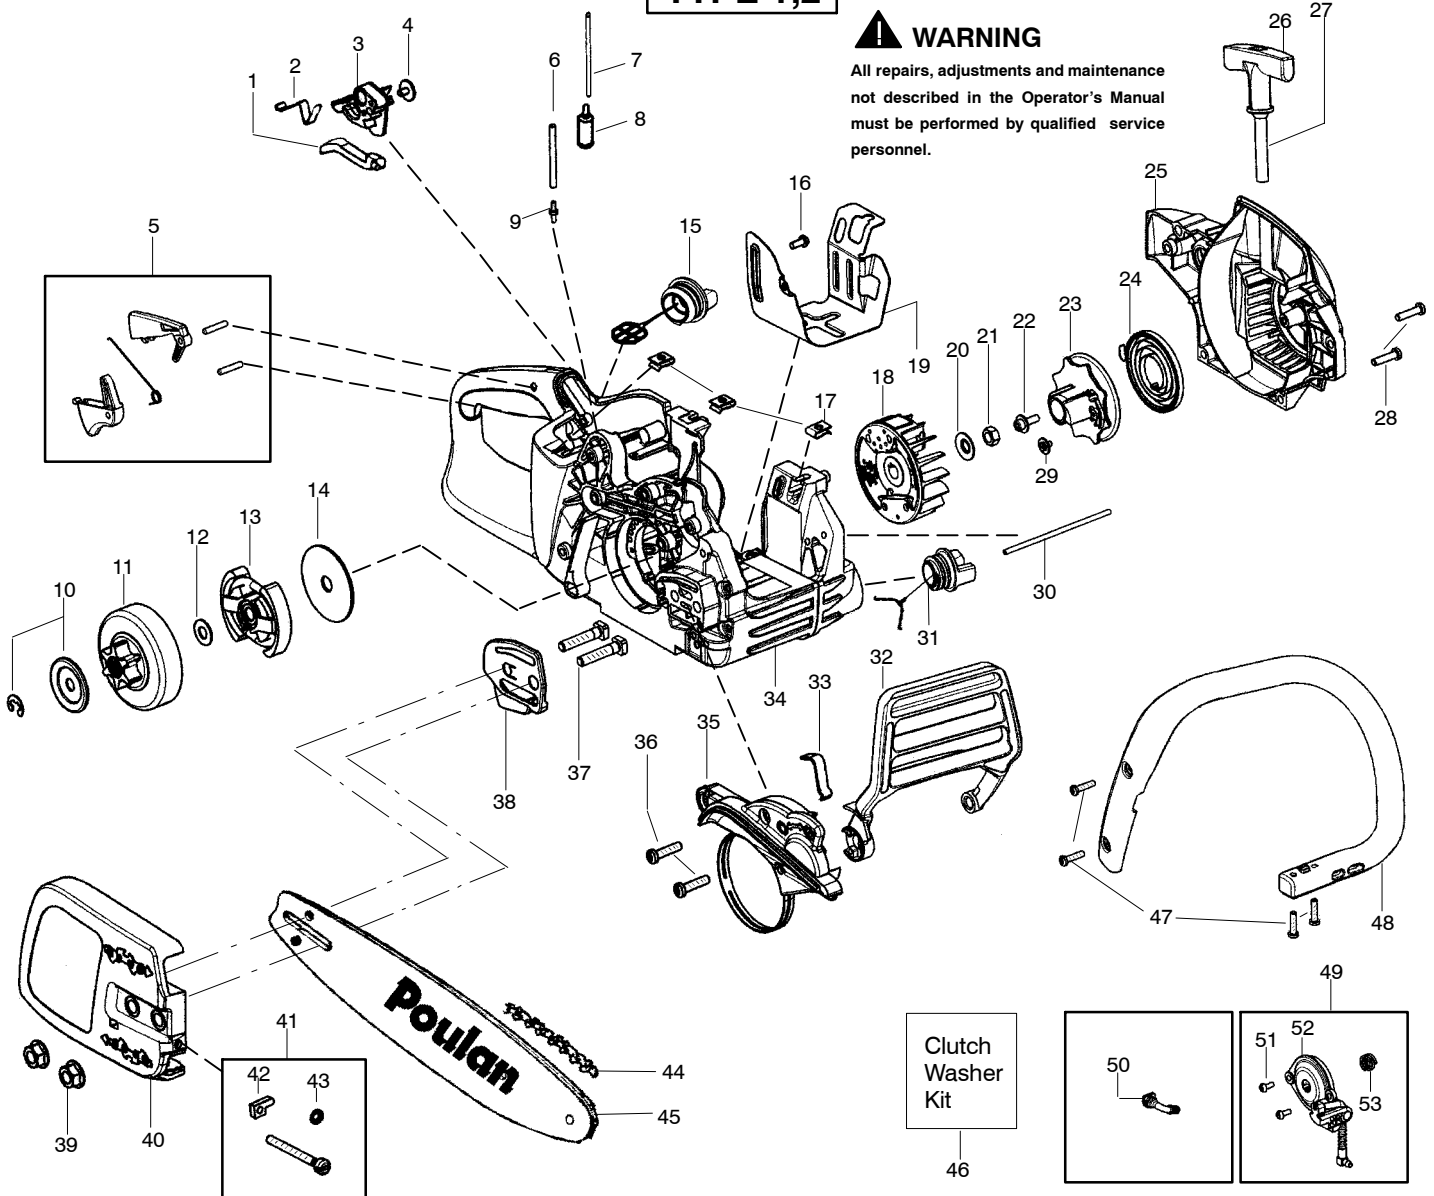

TYPE 1,2

▲ WARNING

All repairs, adjustments and maintenance not described in the Operator's Manual must be performed by qualified service personnel.

Clutch Washer Kit
46

Ref.	Part No.	Description	Ref.	Part No.	Description	Ref.	Part No.	Description
1.	530057893	Knob-Choke	22.	530015920	Screw	40.	530058933	Assy-Clutch Cover (Incl. # 41)
2.	530057908	Spring-Ign. Switch	23.	530057890	Pulley-Starter	41.	530069611	Kit-Bar Adjust (Incl. 42,43)
3.	530057891	Lever-Ign. Switch	24.	530042095	Spring-Starter	42.	530015826	Pin-Bar Adjust
4.	530016080	Screw	25.	530058810	Housing-Fan	43.	530038593	Retainer-Bar Adjust
5.	530071888	Kit-Trigger/Lockout	26.	530056402	Handle-Starter	44.	952051209	Accy-14" Chain
6.	530069216	Kit-Fuel Line (Large)	27.	530069232	Kit-Rope	45.	952044368	Accy-14" Bar
7.	530069247	Kit-Fuel Line (Small)	28.	530016432	Screw	46.	530071945	Kit-Clutch Washer (Incl. 10,12)
8.	530095649	Assy-Fuel Pick Up	29.	530016080	Screw	47.	530016432	Screw
9.	530023877	Fitting-Fuel line	30.	530058786	Assy-Oil Vent	48.	530057888	Handle-Front
10.	530071945	Kit- Clutch Washer	31.	530057236	Assy-Oil Cap w/ret.	49.	530071891	Kit-Oil Pump (Incl. 51,52,53)
11.	530057905	Assy-Clutch Drum 3/8"	32.	530057897	Handguard	50.	530057924	Assy-Oil Pick Up
12.	530071945	Kit-Clutch Washer	33.	530016416	Spring-Handguard	51.	530016064	Screw
13.	530057907	Assy-Clutch	34.	530058870	Assy-Chassis (Incl. 5,6,7,8,9,15,16,17,19,31,33,37)	52.	530057931	Assy-Oil Pump
14.	530016419	Washer-Large Clutch	35.	530071893	Kit-Chainbrake	53.	530037820	Gear-Worm
15.	530047192	Assy-Fuel Cap w/ret	36.	530016432	Screw			
16.	530016064	Screw	37.	530016133	Bolt-Bar			
17.	530015922	Nut-"U" type speed	38.	530057910	Plate-Bar			
18.	530057937	Assy-Flywheel	39.	530015917	Nut-Bar			
19.	530057911	Shield-Heat						
20.	530015127	Washer-Flywheel						
21.	530016134	Nut-Flywheel						