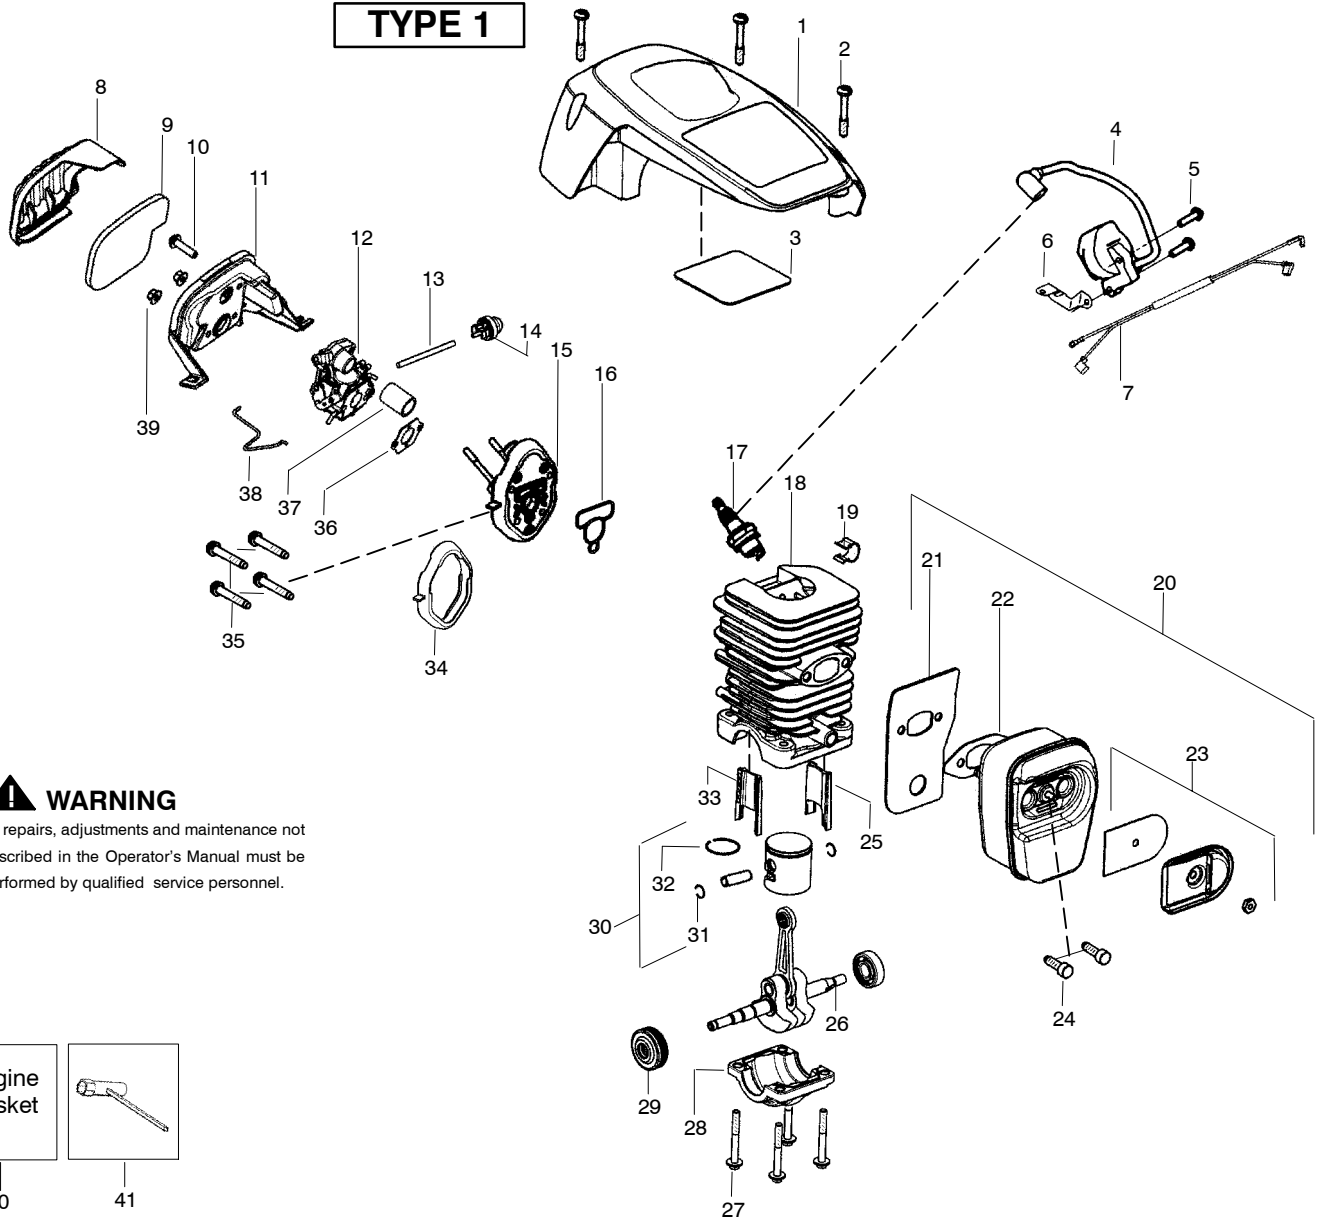

TYPE 1

⚠ WARNING

All repairs, adjustments and maintenance not described in the Operator's Manual must be performed by qualified service personnel.

Ref.	Part No.	Description	Ref.	Part No.	Description	Ref.	Part No.	Description
1.	530058837	Shield-Cylinder (incl. #3)	16.	530071894	Gasket-cyl. o-ring (kit)	32.	530038729	Ring-Piston
2.	530016153	Screw	17.	952030150	Accy-Spark Plug (RCJ-7Y)	33.	530057886	Insert-Right (gray) Cyl.
3.	530059006	Reflector-Tape	18.	530071884	Kit-Cylinder (Incl. 25,33)	34.	530071894	Seal-Adaptor (kit)
4.	530039198	Module - Ignition	19.	530016136	Clip-High Tension Lead	35.	530016426	Screw
5.	530016432	Screw	20.	530071887	Kit-Muffler (Incl. 21-23,24)	36.	530071894	Gasket-Carb. (kit)
6.	530047442	Strap-Ground	21.	530057942	Backplate-Muffler	37.	530057926	Tube-Intake
7.	530057943	Assy-Wire Harness	22.	530071894	Gasket-Muffler (kit)	38.	530057909	Wire-Throttle
8.	530058687	Cover-Air Filter	23.	530071886	Kit-Spark Arrestor	39.	530016101	Nut-Carb.
9.	530057925	Filter-Air	24.	530016338	Bolt-Muffler	40.	530071894	Kit-Gasket (Incl. 16,22,34,36)
10.	530016425	Screw	25.	530057885	Insert-Left (black) Cyl.	41.	530031163	Wrench-Bar
11.	530057892	Housing-Air Filter	26.	530012537	Assy-Crankshaft/Rod			Not Shown
12.	---	Carburetor	27.	530016417	Bolt			
	530035590	Zama W-26	28.	530057941	Cap-Crankcase			
13.	530069247	Kit-Fuel Line (Small)	29.	530056363	Assy-Bearing/Seal			
14.	530047721	Bulb-Purge "snap-in"	30.	530071883	Kit-Piston (Incl. 31,32)			
15.	530071889	Kit-Carb. Adaptor (Incl. # 16,34,37)	31.	530015697	Retainer-Piston Pin			
							545047535	Manual-Operator
							530059107	Decal-Warning
							530058840	Decal-Start/Stop Inst.