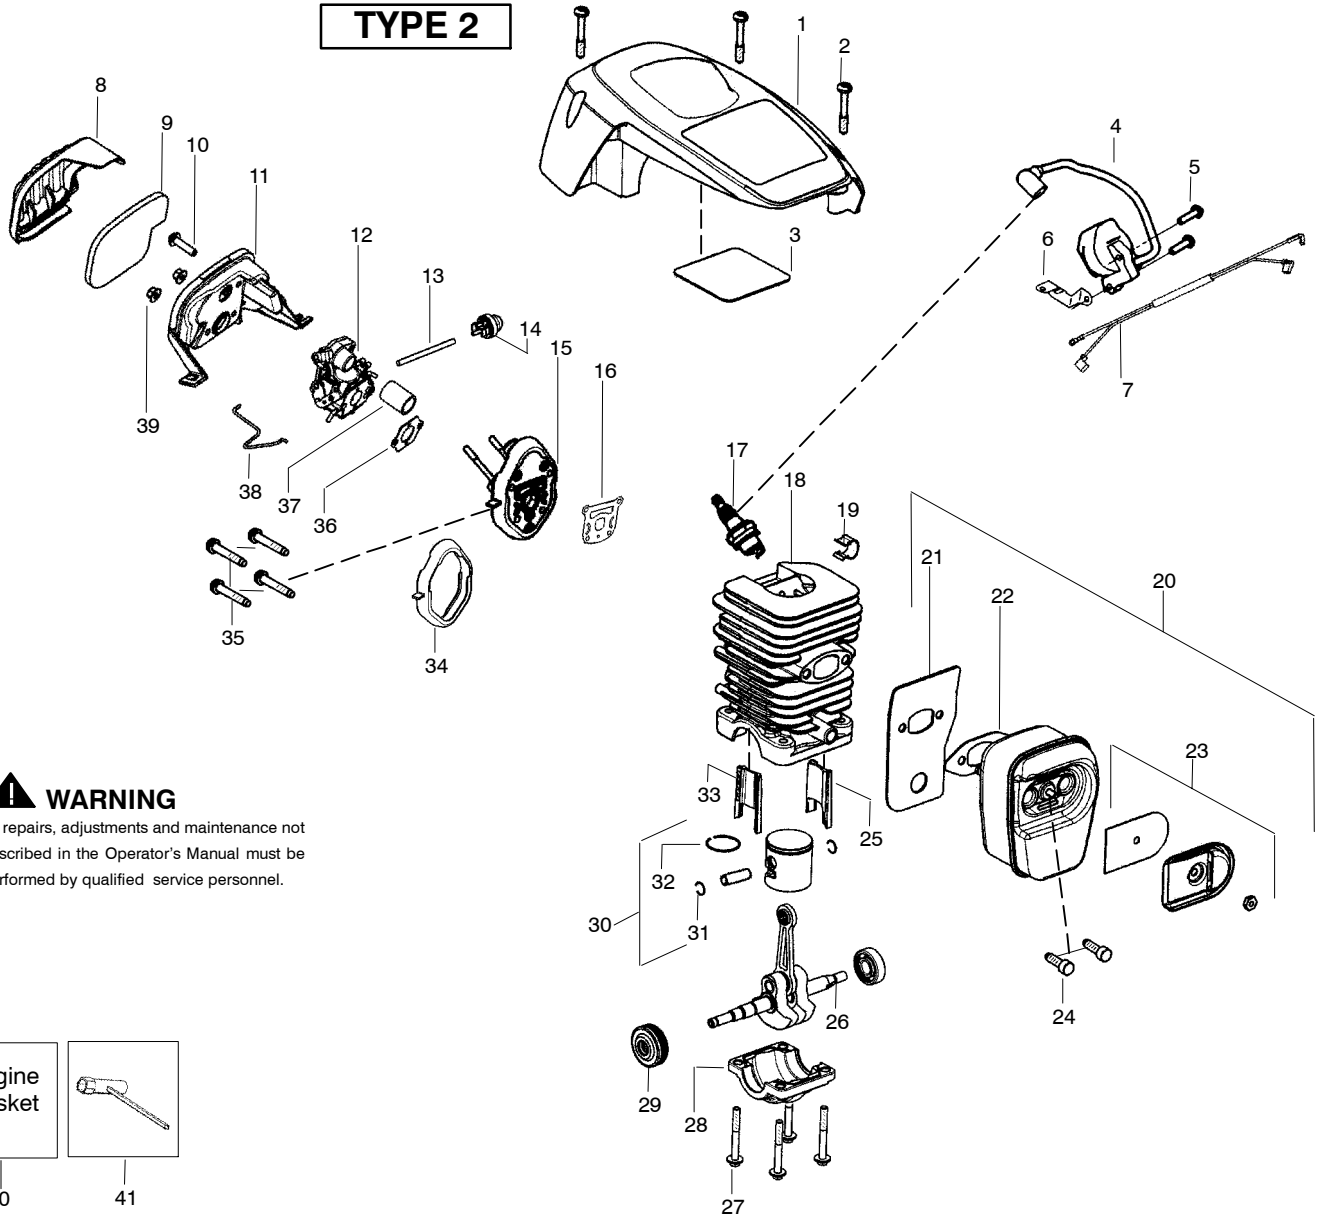

⚠ WARNING

All repairs, adjustments and maintenance not described in the Operator's Manual must be performed by qualified service personnel.

Ref.	Part No.	Description	Ref.	Part No.	Description	Ref.	Part No.	Description
1.	530058838	Shield-Cylinder (incl. #3)	16.	530071894	Gasket-cyl. o-ring (kit)	34.	530071894	Seal-Adaptor (kit)
2.	530016153	Screw	17.	952030150	Accy-Spark Plug (RCJ-7Y)	35.	530016426	Screw
3.	530059006	Reflector-Tape	18.	530071884	Kit-Cylinder (Incl. 25,33)	36.	530071894	Gasket-Carb. (kit)
4.	530039198	Module - Ignition	19.	530016136	Clip-High Tension Lead	37.	530057926	Tube-Intake
5.	530016432	Screw	20.	545006007	Kit-Muffler (Incl .21-23,24)	38.	530057909	Wire-Throttle
6.	530047442	Strap-Ground	21.	530057942	Backplate-Muffler	39.	530016101	Nut-Carb.
7.	530057943	Assy-Wire Harness	22.	530071894	Gasket-Muffler (kit)	40.	530071894	Kit-Gasket (Incl. 16,22,34,36)
8.	530058687	Cover-Air Filter	23.	545006056	Kit-Spark Arrestor	41.	530031163	Wrench-Bar
9.	530057925	Filter-Air	24.	530016338	Bolt-Muffler			
10.	530016425	Screw	25.	530057885	Insert-Left (black) Cyl.			
11.	530057892	Housing-Air Filter	26.	530012537	Assy-Crankshaft/Rod			
12.	---	Carburetor	27.	530016417	Bolt			
	530035590	Zama W-26	28.	530057941	Cap-Crankcase			
13.	530069247	Kit-Fuel Line (Small)	29.	530056363	Assy-Bearing/Seal			
14.	530047721	Bulb-Purge "snap-in"	30.	530071883	Kit-Piston (Incl. 31,32)			
15.	530071889	Kit-Carb. Adaptor (Incl. # 16,34,37)	31.	530015697	Retainer-Piston Pin	↗ 545186804	530059107	Manual-Operator Decal-Warning
			32.	530038729	Ring-Piston	530058840		Decal-Start/Stop Inst.
			33.	530057886	Insert-Right (gray) Cyl.			
								Not Shown

↗ = NEW PART NUMBER FOR THIS IPL

★ = REFER TO THE SERVICE REFERENCE INDICATED FOR MORE INFORMATION. (LOCATED AT END OF IPL)