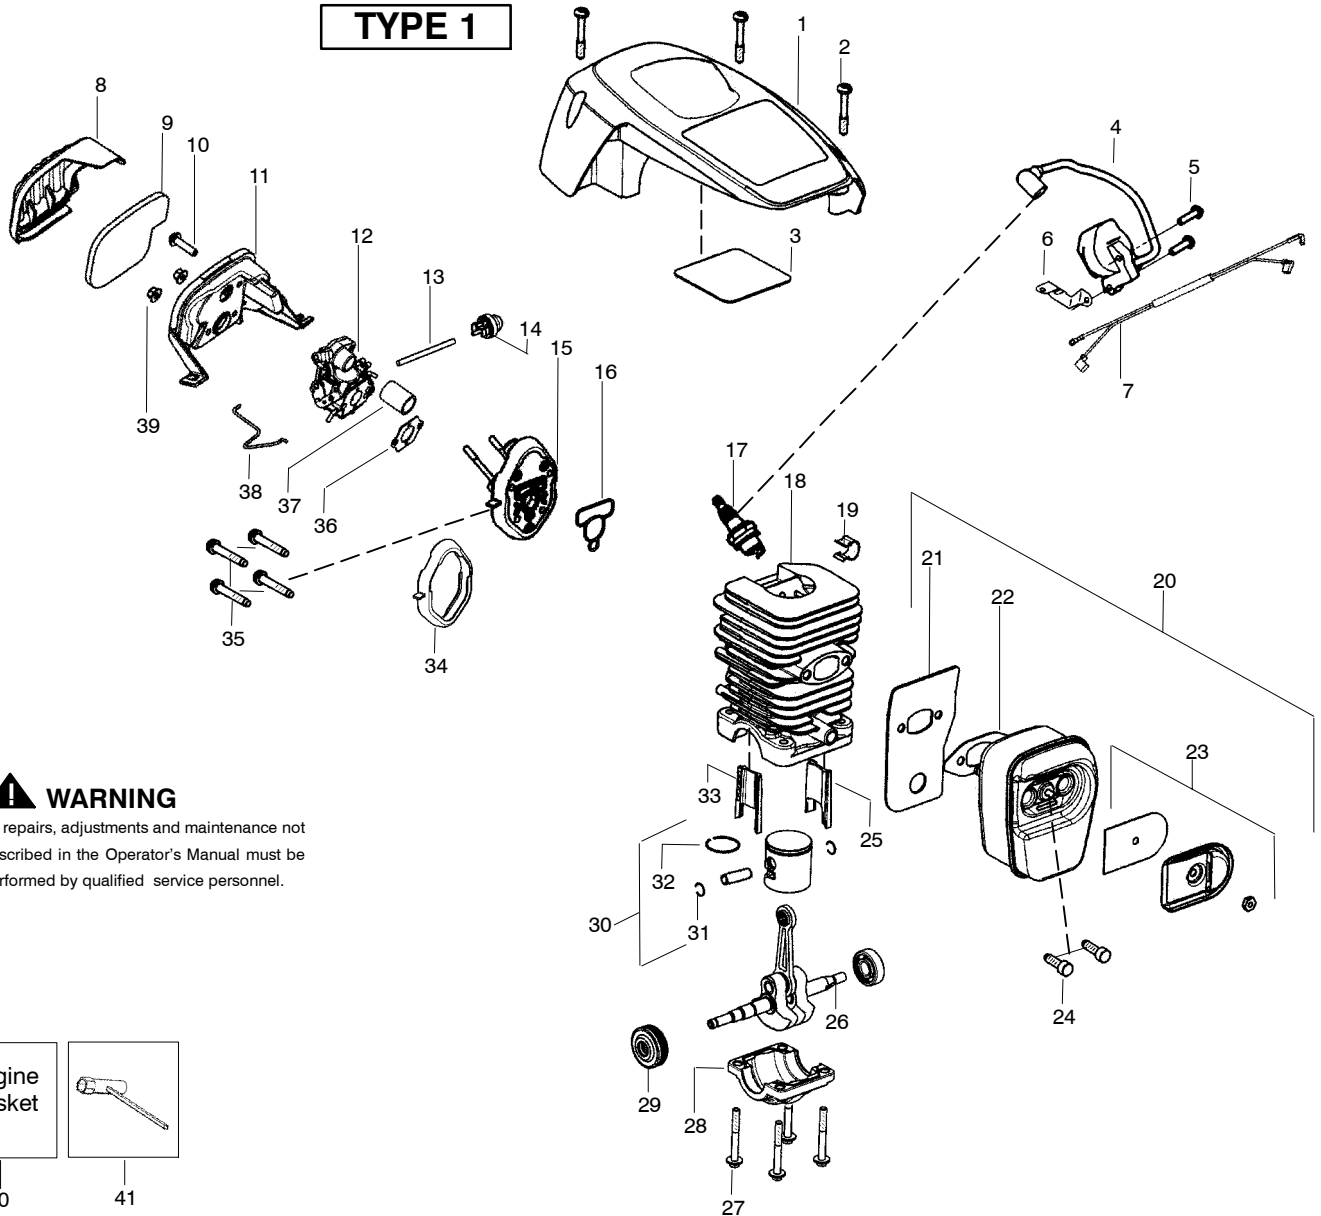

TYPE 1

⚠ WARNING

All repairs, adjustments and maintenance not described in the Operator's Manual must be performed by qualified service personnel.

Ref.	Part No.	Description	Ref.	Part No.	Description	Ref.	Part No.	Description
1.	530058838	Shield-Cylinder (incl. #3)	16.	530071894	Gasket-cyl. o-ring (kit)	34.	530071894	Seal-Adaptor (kit)
2.	530016153	Screw	17.	952030150	Accy-Spark Plug (RCJ-7Y)	35.	530016426	Screw
3.	530059006	Reflector-Tape	18.	530071884	Kit-Cylinder (Incl. 25,33)	36.	530071894	Gasket-Carb. (kit)
4.	530039198	Module - Ignition	19.	530016136	Clip-High Tension Lead	37.	530057926	Tube-Intake
5.	530016432	Screw	20.	530071887	Kit-Muffler (Incl. 21-23,24)	38.	530057909	Wire-Throttle
6.	530047442	Strap-Ground	21.	530057942	Backplate-Muffler	39.	530016101	Nut-Carb.
7.	530057943	Assy-Wire Harness	22.	530071894	Gasket-Muffler (kit)	40.	530071894	Kit-Gasket (Incl. 16,22,34,36)
8.	530058687	Cover-Air Filter	23.	530071886	Kit-Spark Arrestor	41.	530031163	Wrench-Bar
9.	530057925	Filter-Air	24.	530016338	Bolt-Muffler			Not Shown
10.	530016425	Screw	25.	530057885	Insert-Left (black) Cyl.			
11.	530057892	Housing-Air Filter	26.	530012537	Assy-Crankshaft/Rod			
12.	---	Carburetor	27.	530016417	Bolt			
	530035590	Zama W-26	28.	530057941	Cap-Crankcase			
13.	530069247	Kit-Fuel Line (Small)	29.	530056363	Assy-Bearing/Seal			
14.	530047721	Bulb-Purge "snap-in"	30.	530071883	Kit-Piston (Incl. 31,32)	545047535		Manual-Operator
15.	530071889	Kit-Carb. Adaptor (Incl. # 16,34,37)	31.	530015697	Retainer-Piston Pin	530059107		Decal-Warning
			32.	530038729	Ring-Piston	530058840		Decal-Start/Stop Inst.
			33.	530057886	Insert-Right (gray) Cyl.			

✓ = NEW PART NUMBER FOR THIS IPL

* = REFER TO THE SERVICE REFERENCE INDICATED FOR MORE INFORMATION. (LOCATED AT END OF IPL)