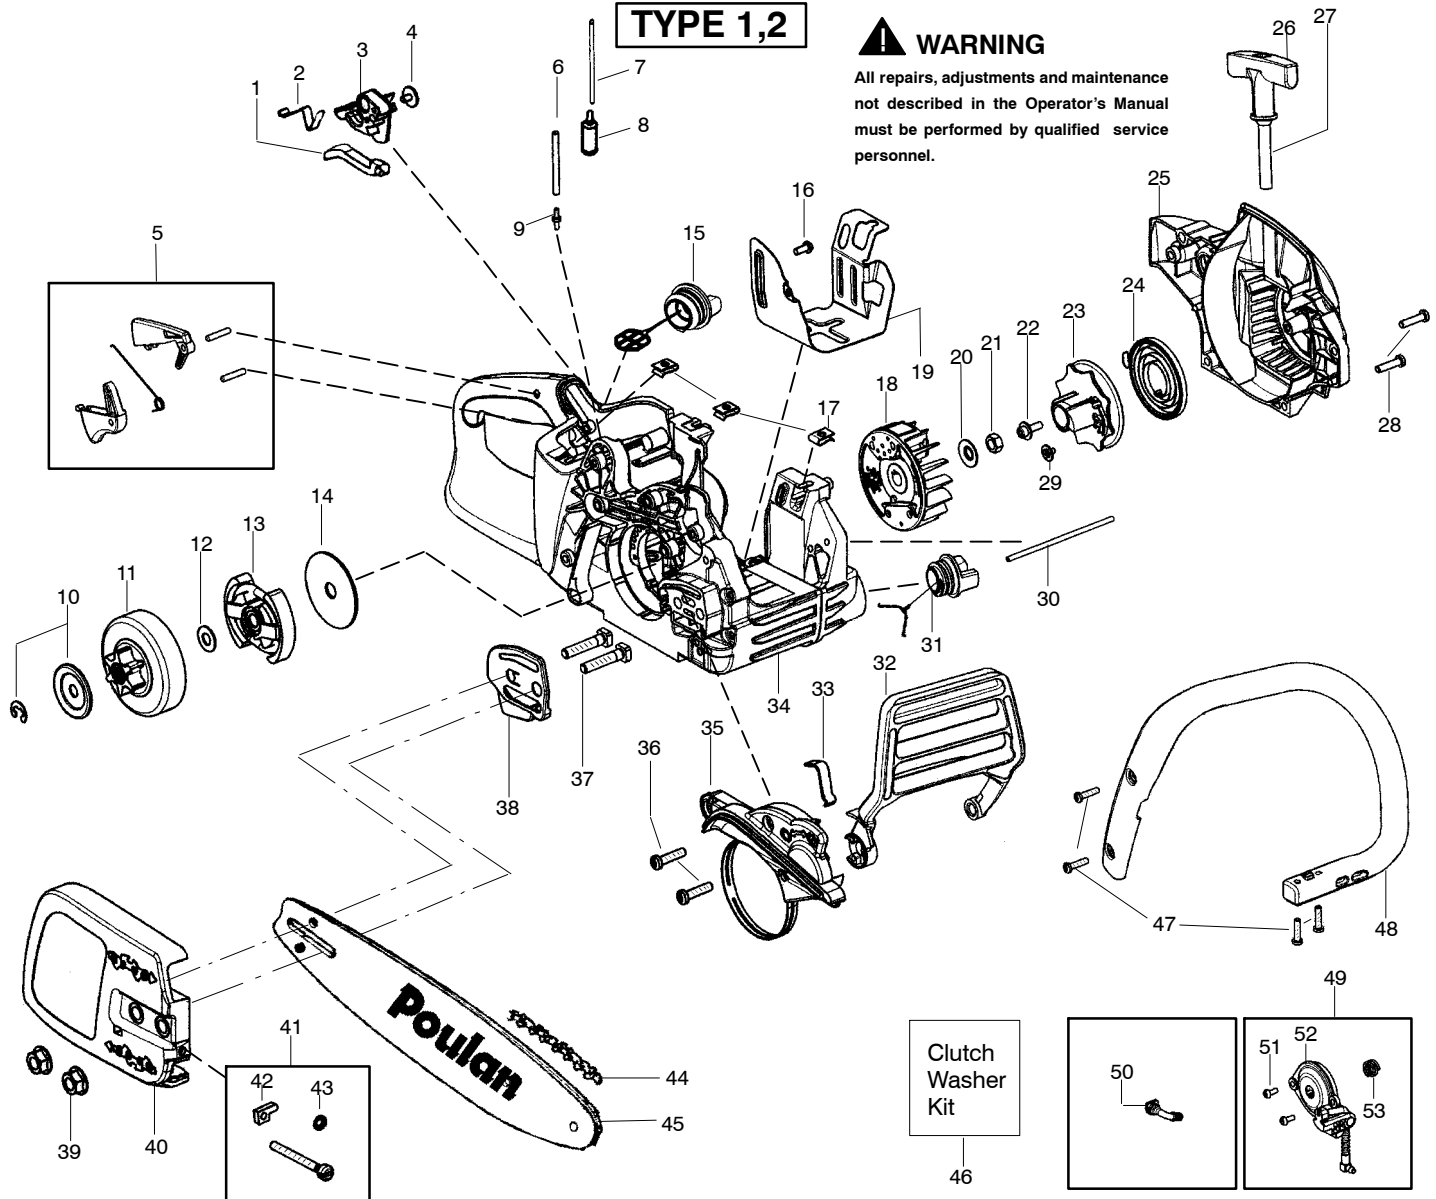

TYPE 1,2

⚠ WARNING

All repairs, adjustments and maintenance not described in the Operator's Manual must be performed by qualified service personnel.

Ref.	Part No.	Description	Ref.	Part No.	Description	Ref.	Part No.	Description
1.	530057893	Knob-Choke	22.	530015920	Screw	40.	530058939	Assy-Clutch Cover (Incl. # 41)
2.	530057908	Spring-Ign. Switch	23.	530057890	Pulley-Starter	41.	530069611	Kit-Bar Adjust (Incl. 42,43)
3.	530057891	Lever-Ign. Switch	24.	530042095	Spring-Starter	42.	530015826	Pin-Bar Adjust
4.	530016080	Screw	25.	530058816	Housing-Fan	43.	530038593	Retainer-Bar Adjust
5.	530071888	Kit-Trigger/Lockout	26.	530056402	Handle-Starter	44.	952051338	Accy-18" Chain
6.	530069216	Kit-Fuel Line (Large)	27.	530069232	Kit-Rope	45.	952044418	Accy-18" Bar
7.	530069247	Kit-Fuel Line (Small)	28.	530016432	Screw	46.	530071945	Kit-Clutch Washer (Incl. 10,12)
8.	530095649	Assy-Fuel Pick Up	29.	530016080	Screw	47.	530016432	Screw
9.	530023877	Fitting-Fuel line	30.	530058786	Assy-Oil Vent	48.	530057888	Handle-Front
10.	530071945	Kit-Clutch Washer	31.	530057236	Assy-Oil Cap w/ret.	49.	530071891	Kit-Oil Pump (Incl. 51,52,53)
11.	530057905	Assy-Clutch Drum 3/8"	32.	530057897	Handguard	50.	530057924	Assy-Oil Pick Up
12.	530071945	Kit-Clutch Washer	33.	530016416	Spring-Handguard	51.	530016064	Screw
13.	530057907	Assy-Clutch	34.	530058863	Assy-Chassis (Incl. 5,6,7,8,9,15,16,17,19,31,33,37)	52.	530057931	Assy-Oil Pump
14.	530016419	Washer-Large Clutch	35.	530071893	Kit-Chainbrake	53.	530037820	Gear-Worm
15.	530047192	Assy-Fuel Cap w/ret	36.	530016432	Screw			
16.	530016064	Screw	37.	530016133	Bolt-Bar			
17.	530015922	Nut-"U" type speed	38.	530057910	Plate-Bar			
18.	530057937	Assy-Flywheel	39.	530015917	Nut-Bar			
19.	530057911	Shield-Heat						
20.	530015127	Washer-Flywheel						
21.	530016134	Nut-Flywheel						