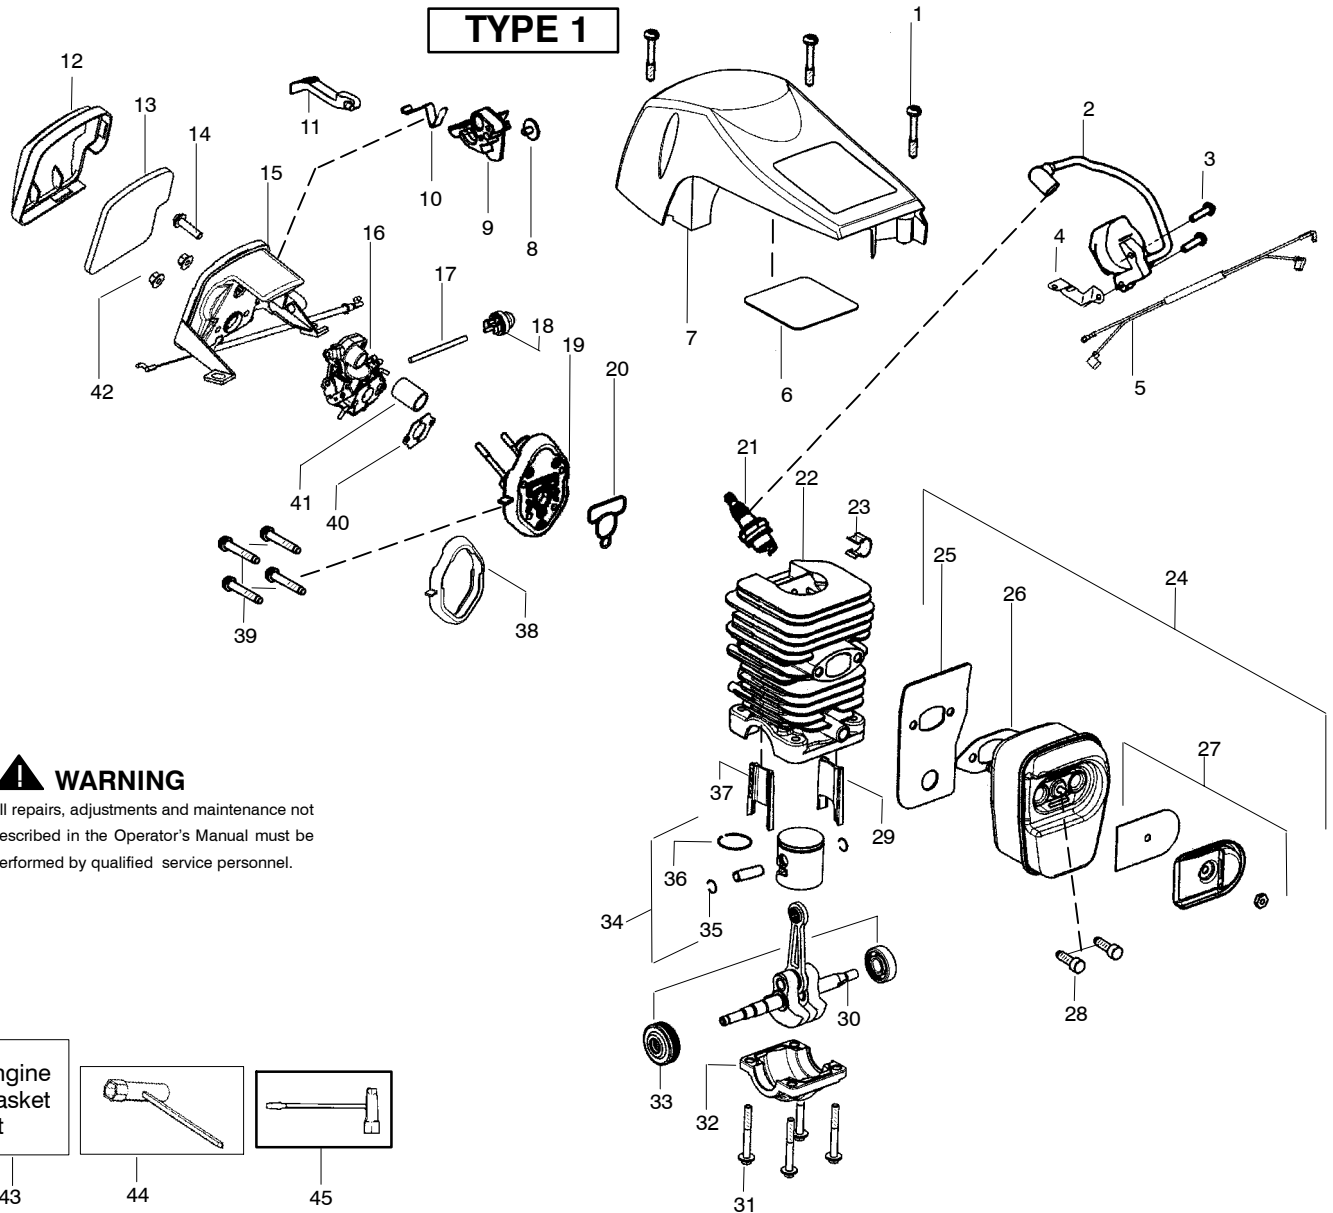

▲ WARNING

All repairs, adjustments and maintenance not described in the Operator's Manual must be performed by qualified service personnel.

Engine Gasket Kit

43

44

45

Ref.	Part No.	Description	Ref.	Part No.	Description	Ref.	Part No.	Description
1.	530016153	Screw	19.	530071889	Kit-Carb. Adaptor (Incl. # 20,38,41)	36.	530038729	Ring-Piston
2.	530039232	Module-Ignition	20.	530071894	Gasket-cyl. o-ring (kit)	37.	530057886	Insert-Right (gray)Cyl.
3.	530016432	Screw	21.	952030150	Accy-Spark Plug (RCJ-7Y)	38.	530071894	Seal-Adaptor (kit)
4.	530058661	Strap-Ground	22.	530071884	Kit-Cylinder (Incl. 29,37)	39.	530016426	Screw
5.	530057943	Assy-Wire Harness	23.	530058660	Clip-High Tension Lead	40.	530071894	Gasket-Carb. (kit)
6.	530055698	Reflector-Tape	24.	530071887	Kit-Muffler (Incl. 25-28)	41.	530057926	Tube-Intake
7.	530057872	Shield-Cylinder(Incl. 1,6)	25.	530057942	Backplate-Muffler	42.	530016101	Nut-Carb.
8.	530016080	Screw	26.	530071894	Gasket-Muffler (kit)	43.	530071894	Kit-Gasket (Incl. 20,26,38,40)
9.	530057891	Lever-Ignition Switch	27.	530071886	Kit-Spark Arrestor	44.	530031163	Wrench-Bar
10.	530057908	Spring-Ignition Switch	28.	530016338	Bolt-Muffler	45.	530031135	Scrench
11.	530059399	Knob-Choke	29.	530057885	Insert-Left (black) Cyl.			Not Shown
12.	530059001	Cover-Air Filter	30.	530012537	Assy-Crankshaft/Rod Bolt			
13.	530057869	Filter-Air	31.	530016417	Bolt			
14.	530016425	Screw	32.	530057941	Cap-Crankcase			
15.	530150029	Housing-Air Filter w/cable	33.	530056363	Assy-Bearing/Seal			
16.	---	Carburetor	34.	530071883	Kit-Piston (Incl. 35,36)			
	530035590	Zama W26	35.	530015697	Retainer-Piston Pin			
17.	530069247	Kit-Fuel Line (Small)						
18.	530047721	Bulb-Purge "snap-in"						
								Manual-Operator Decal-Warning

↙ = NEW PART NUMBER FOR THIS IPL

* = REFER TO THE SERVICE REFERENCE INDICATED FOR MORE INFORMATION. (LOCATED AT END OF IPL)