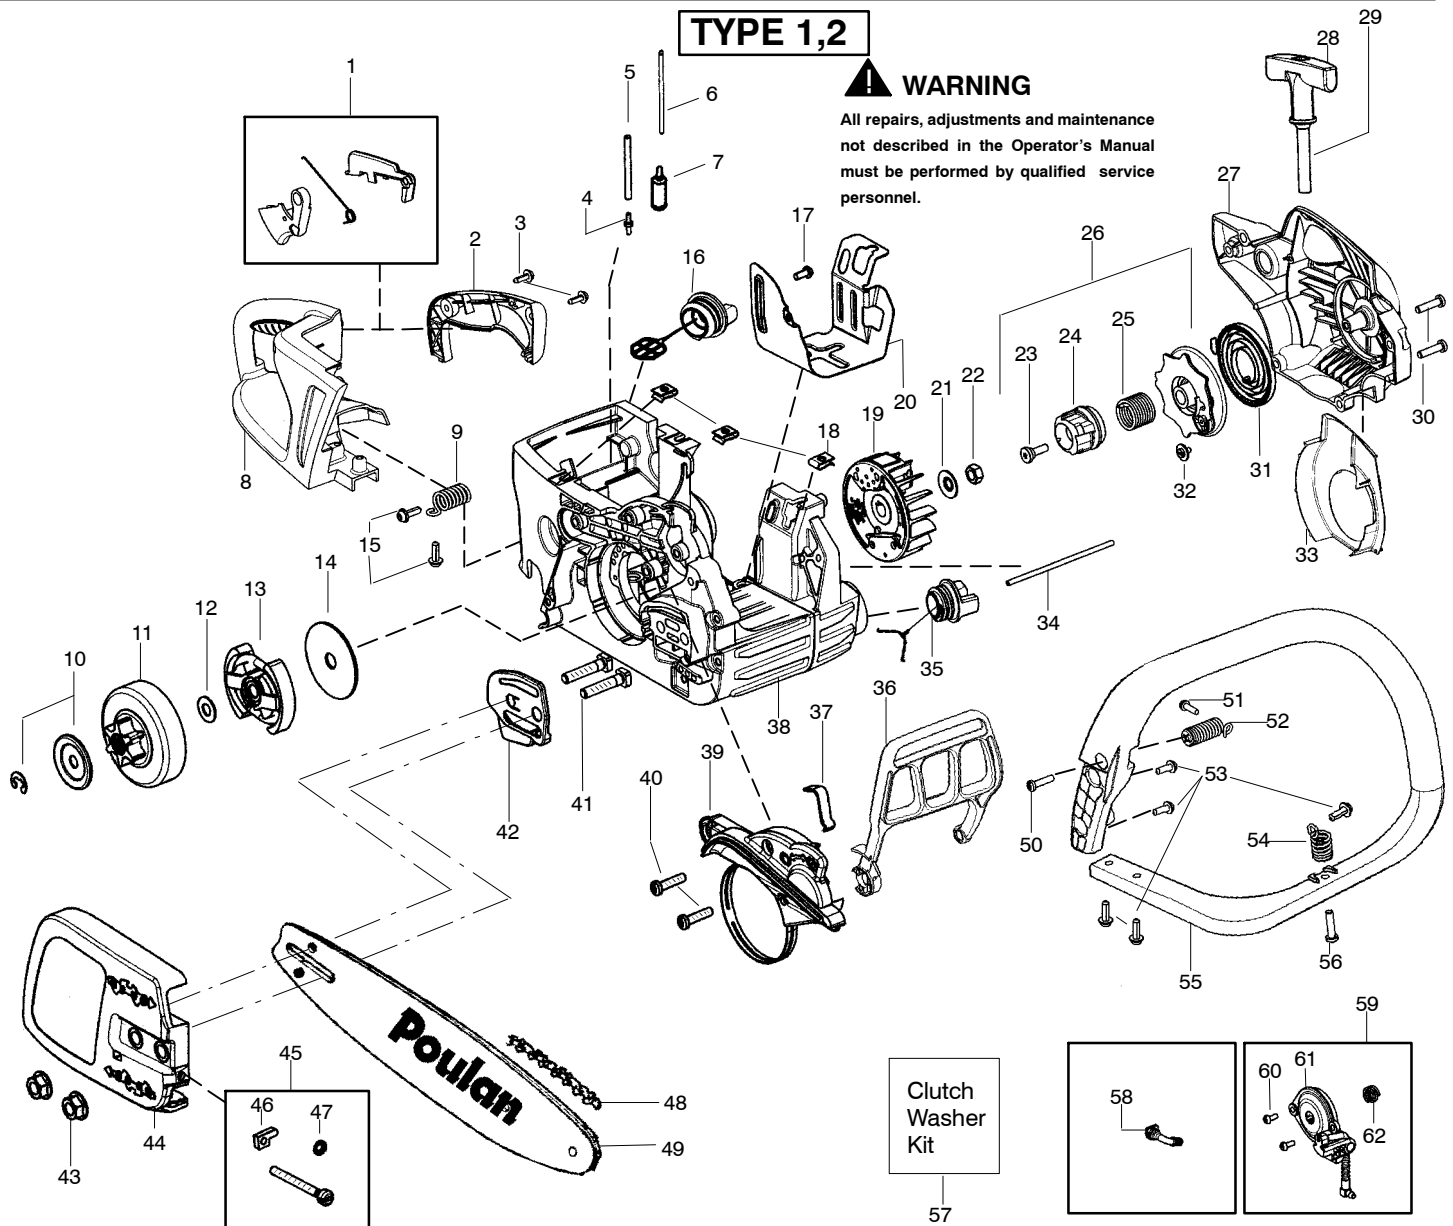

TYPE 1,2

**WARNING**

All repairs, adjustments and maintenance not described in the Operator's Manual must be performed by qualified service personnel.

Ref.	Part No.	Description	Ref.	Part No.	Description	Ref.	Part No.	Description
1.	530071927	Kit-Trigger/Lockout	24.	530059677	Starter Hub-EPS	44.	545012202	Assy-Clutch Cover (Incl. # 45)
2.	545011902	Cover-Handle	25.	530021180	Spring-EPS	45.	530069611	Kit-Bar Adjust (Incl. 46,47)
3.	530016433	Screw	26.	530071966	Kit- EPS Starter Pulley (Incl. 23,24,25,32)	46.	530015826	Pin-Bar Adjust
4.	530023877	Fitting-Fuel line	27.	545011702	Housing-Fan	47.	530038593	Retainer-Bar Adjust
5.	530069216	Kit-Fuel Line (Large)	28.	530056402	Handle-Starter	48.	952051338	Accy-18" Chain
6.	530069247	Kit-Fuel Line (Small)	29.	530069232	Kit-Rope	49.	952044418	Accy-18" Bar
7.	530095646	Assy-Fuel Pick Up	30.	530016432	Screw	50.	530016432	Screw
8.	545012102	Handle-Rear	31.	530042095	Spring-Starter	51.	530016443	Screw
9.	530059475	Spring-Rear Isolator	32.	530016080	Screw	52.	530059480	Assy-Rear Iso. Spring
10.	530071945	Kit-Clutch Washer	33.	530057868	Baffle	53.	530015906	Screw
11.	530057905	Assy-Clutch Drum 3/8"	34.	530058786	Assy-Oil Vent	54.	530059479	Assy-Front Iso. Spring
12.	530071945	Kit-Clutch Washer	35.	530057236	Assy-Oil Cap w/ret.	55.	530057878	Handle-Front
13.	530057907	Assy-Clutch	36.	530057880	Handguard	56.	530016432	Screw
14.	530016419	Washer-Large Clutch	37.	530016416	Spring-Handguard	57.	530071945	Kit-Clutch Washer (Incl. 10,12)
15.	530015906	Screw	38.	545011802	Assy-Chassis (Incl. 4,5,6,7,9,15,16,17,18, 20,34,35,37,41,54)	58.	530057924	Assy-Oil Pick Up
16.	530047192	Assy-Fuel Cap w/ret	39.	530071893	Kit-Chainbrake	59.	530071891	Kit-Oil Pump (Incl. 60,61,62)
17.	530016064	Screw	40.	530016432	Screw	60.	530016064	Screw
18.	530015922	Nut-"U" type speed	41.	530016133	Bolt-Bar	61.	530057931	Assy-Oil Pump
19.	530039231	Assy-Flywheel	42.	530057910	Plate-Bar	62.	530037820	Gear-Worm
20.	530057911	Shield-Heat	43.	530015917	Nut-Bar			
21.	530015127	Washer-Flywheel						
22.	530016134	Nut-Flywheel						
23.	530021179	Screw-Shoulder						