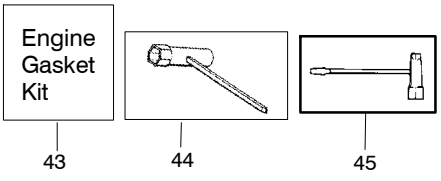

Engine Gasket Kit

43

44

45

Ref.	Part No.	Description	Ref.	Part No.	Description	Ref.	Part No.	Description
1.	530016153	Screw	19.	530071889	Kit-Carb. Adaptor (Incl. # 20,38,41)	36.	530038729	Ring-Piston
2.	530039232	Module-Ignition	20.	530071894	Gasket-cyl. o-ring (kit)	37.	530057886	Insert-Right (gray)Cyl.
3.	530016432	Screw	21.	952030150	Accy-Spark Plug (RCJ-7Y)	38.	530071894	Seal-Adaptor (kit)
4.	530058661	Strap-Ground	22.	530071884	Kit-Cylinder (Incl. 29,37)	39.	530016426	Screw
5.	530057943	Assy-Wire Harness	23.	530058660	Clip-High Tension Lead	40.	530071894	Gasket-Carb. (kit)
6.	530055698	Reflector-Tape	24.	530071887	Kit-Muffler (Incl. 25-28)	41.	530057926	Tube-Intake
7.	530057872	Shield-Cylinder(Incl. 1,6)	25.	530057942	Backplate-Muffler	42.	530016101	Nut-Carb.
8.	530016080	Screw	26.	530071894	Gasket-Muffler (kit)	43.	530071894	Kit-Gasket (Incl. 20,26,38,40)
9.	530057891	Lever-Ignition Switch	27.	530071886	Kit-Spark Arrestor	44.	530031163	Wrench-Bar
10.	530057908	Spring-Ignition Switch	28.	530016338	Bolt-Muffler	45.	530031135	Scrench
11.	530059399	Knob-Choke	29.	530057885	Insert-Left (black) Cyl.			Not Shown
12.	530059001	Cover-Air Filter	30.	530012537	Assy-Crankshaft/Rod Bolt			
13.	530057869	Filter-Air	31.	530016417	Bolt			
14.	530016425	Screw	32.	530057941	Cap-Crankcase			
15.	530150029	Housing-Air Filter w/cable	33.	530056363	Assy-Bearing/Seal			
16.	---	Carburetor	34.	530071883	Kit-Piston (Incl. 35,36)			
	530035590	Zama W26	35.	530015697	Retainer-Piston Pin			
17.	530069247	Kit-Fuel Line (Small)						
18.	530047721	Bulb-Purge "snap-in"						
								Manual-Operator Decal-Warning

↙ = NEW PART NUMBER FOR THIS IPL

\* = REFER TO THE SERVICE REFERENCE INDICATED FOR MORE INFORMATION. (LOCATED AT END OF IPL)

**TYPE 2**

**▲ WARNING**  
All repairs, adjustments and maintenance not described in the Operator's Manual must be performed by qualified service personnel.