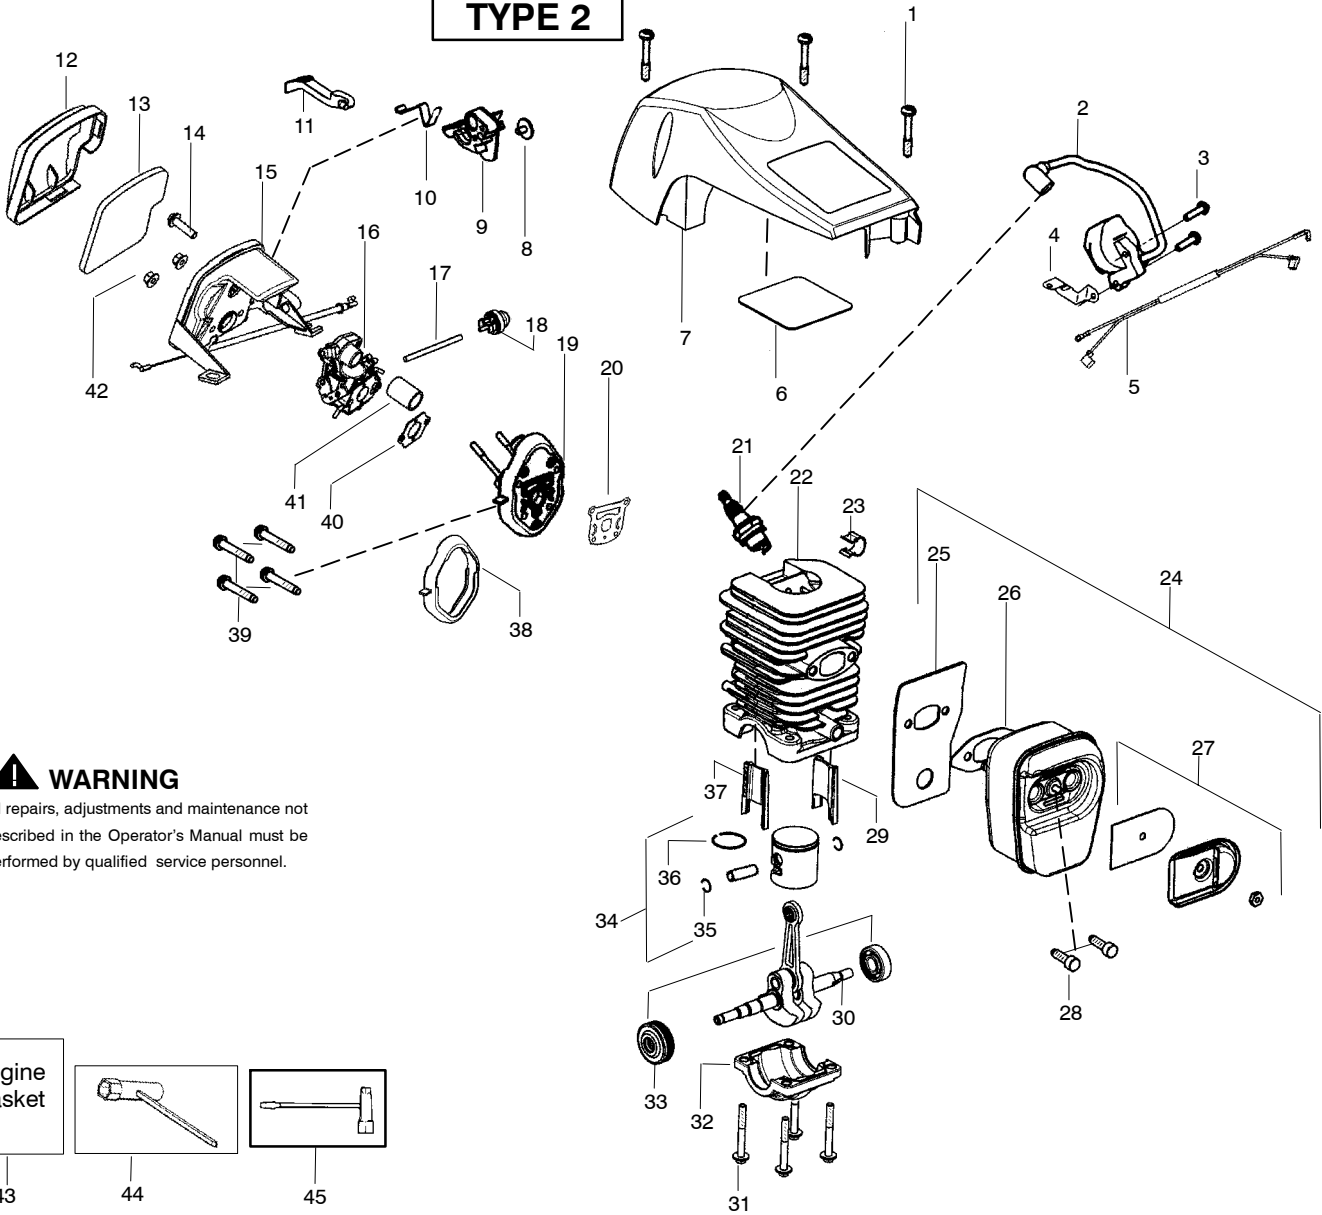

TYPE 2

▲ WARNING
All repairs, adjustments and maintenance not described in the Operator's Manual must be performed by qualified service personnel.