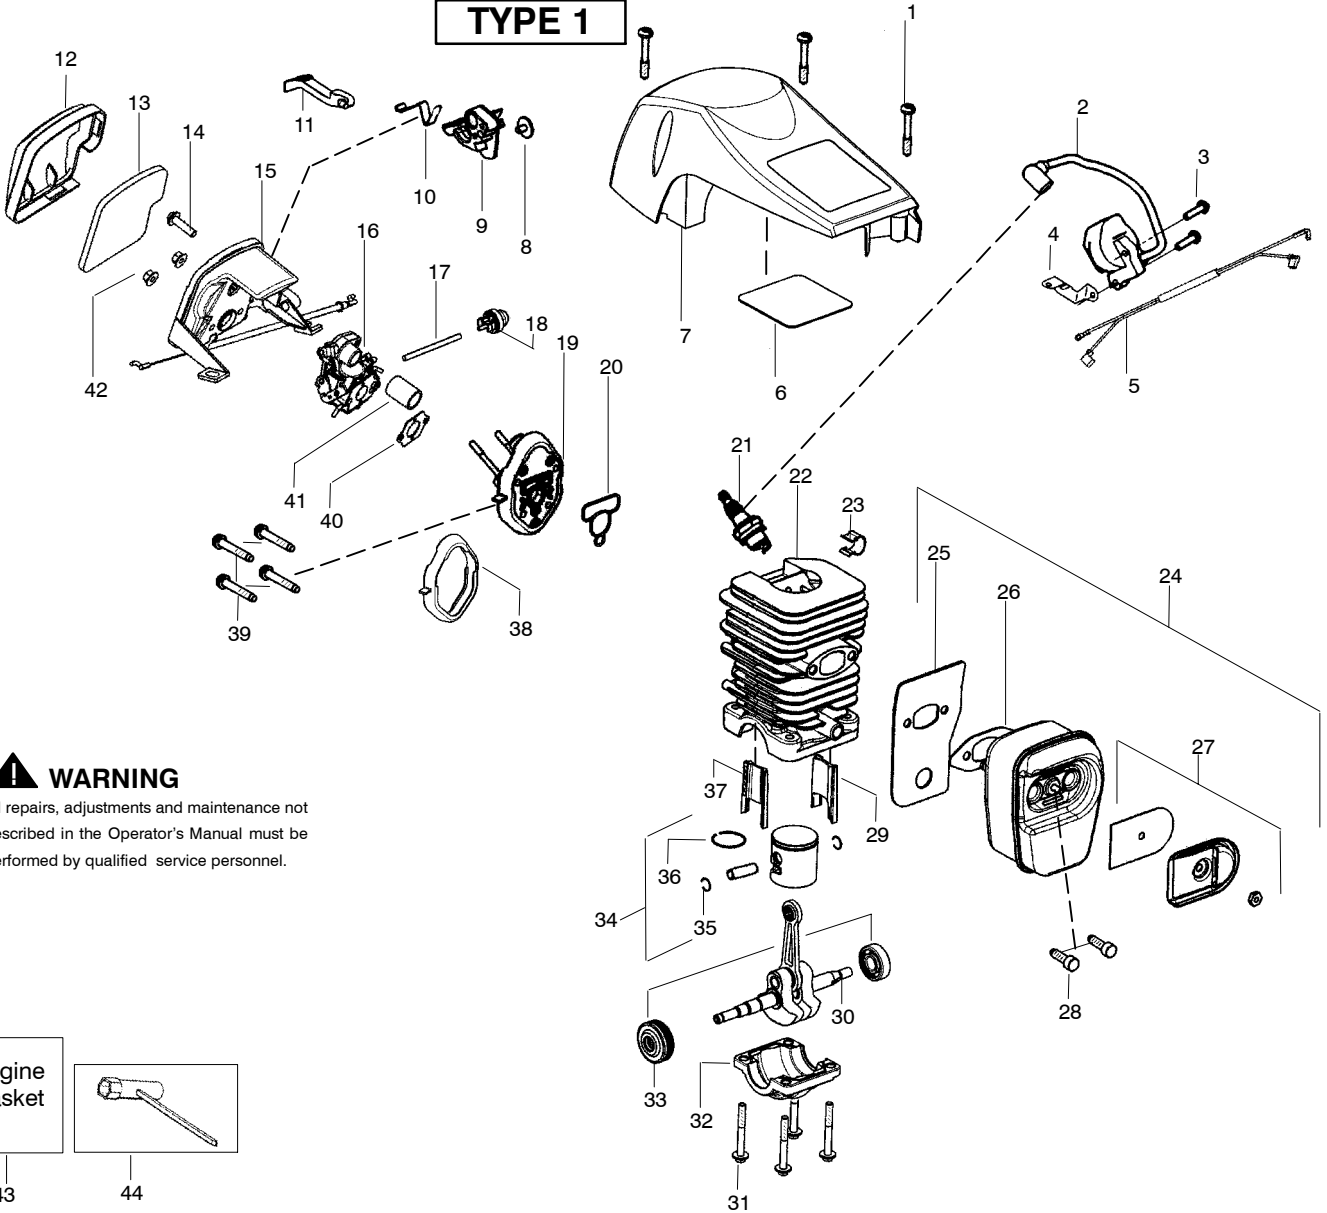

PARTS LIST NO. 545014327		Poulan® PARTS LIST	CHAIN SAW MODEL(s) P4018AVBH	
DATE 7/03/08	Replaces 545014327 – 6/06/08		Note: Illustration may differ from actual model due to design changes	PAGE NO. 2

TYPE 1

▲ WARNING

All repairs, adjustments and maintenance not described in the Operator's Manual must be performed by qualified service personnel.

Ref.	Part No.	Description	Ref.	Part No.	Description	Ref.	Part No.	Description
1.	530016153	Screw	19.	530071889	Kit-Carb. Adaptor (Incl. # 20,38,41)	36.	530038729	Ring-Piston
2.	530039232	Module-Ignition	20.	530071894	Gasket-cyl. o-ring (kit)	37.	530057886	Insert-Right (gray)Cyl.
3.	530016432	Screw	21.	952030150	Accy-Spark Plug (RCJ-7Y)	38.	530071894	Seal-Adaptor (kit)
4.	530058661	Strap-Ground	22.	530071884	Kit-Cylinder (Incl. 29,37)	39.	530016426	Screw
5.	530057943	Assy-Wire Harness	23.	530058660	Clip-High Tension Lead	40.	530071894	Gasket-Carb. (kit)
6.	530055698	Reflector-Tape	24.	530071887	Kit-Muffler (Incl. 25,26,27,28)	41.	530057926	Tube-Intake
7.	545051501	Shield-Cylinder(Incl. 1,6)	25.	530057942	Backplate-Muffler	42.	530016101	Nut-Carb.
8.	530016080	Screw	26.	530071894	Gasket-Muffler (kit)	43.	530071894	Kit-Gasket (Incl. 20,26,38,40)
9.	530057891	Lever-Ignition Switch	27.	530071886	Kit-Spark Arrestor	44.	530031163	Wrench-Bar
10.	530057908	Spring-Ignition Switch	28.	530016338	Bolt-Muffler			Not Shown
11.	530059399	Knob-Choke	29.	530057885	Insert-Left (black) Cyl.		545047535	Manual-Operator
12.	530059001	Cover-Air Filter	30.	530012537	Assy-Crankshaft/Rod Bolt		530059905	Decal-Warning
13.	530057869	Filter-Air	31.	530016417	Bolt			
14.	530016425	Screw	32.	530057941	Cap-Crankcase			
15.	530150029	Housing-Air Filter w/cable	33.	530056363	Assy-Bearing/Seal			
16.	---	Carburetor Zama W26	34.	530071883	Kit-Piston (Incl. 35,36)			
17.	530069247	Kit-Fuel Line (Small)	35.	530015697	Retainer-Piston Pin			
18.	530047721	Bulb-Purge "snap-in"						

↙ = NEW PART NUMBER FOR THIS IPL

* = REFER TO THE SERVICE REFERENCE INDICATED FOR MORE INFORMATION. (LOCATED AT END OF IPL)