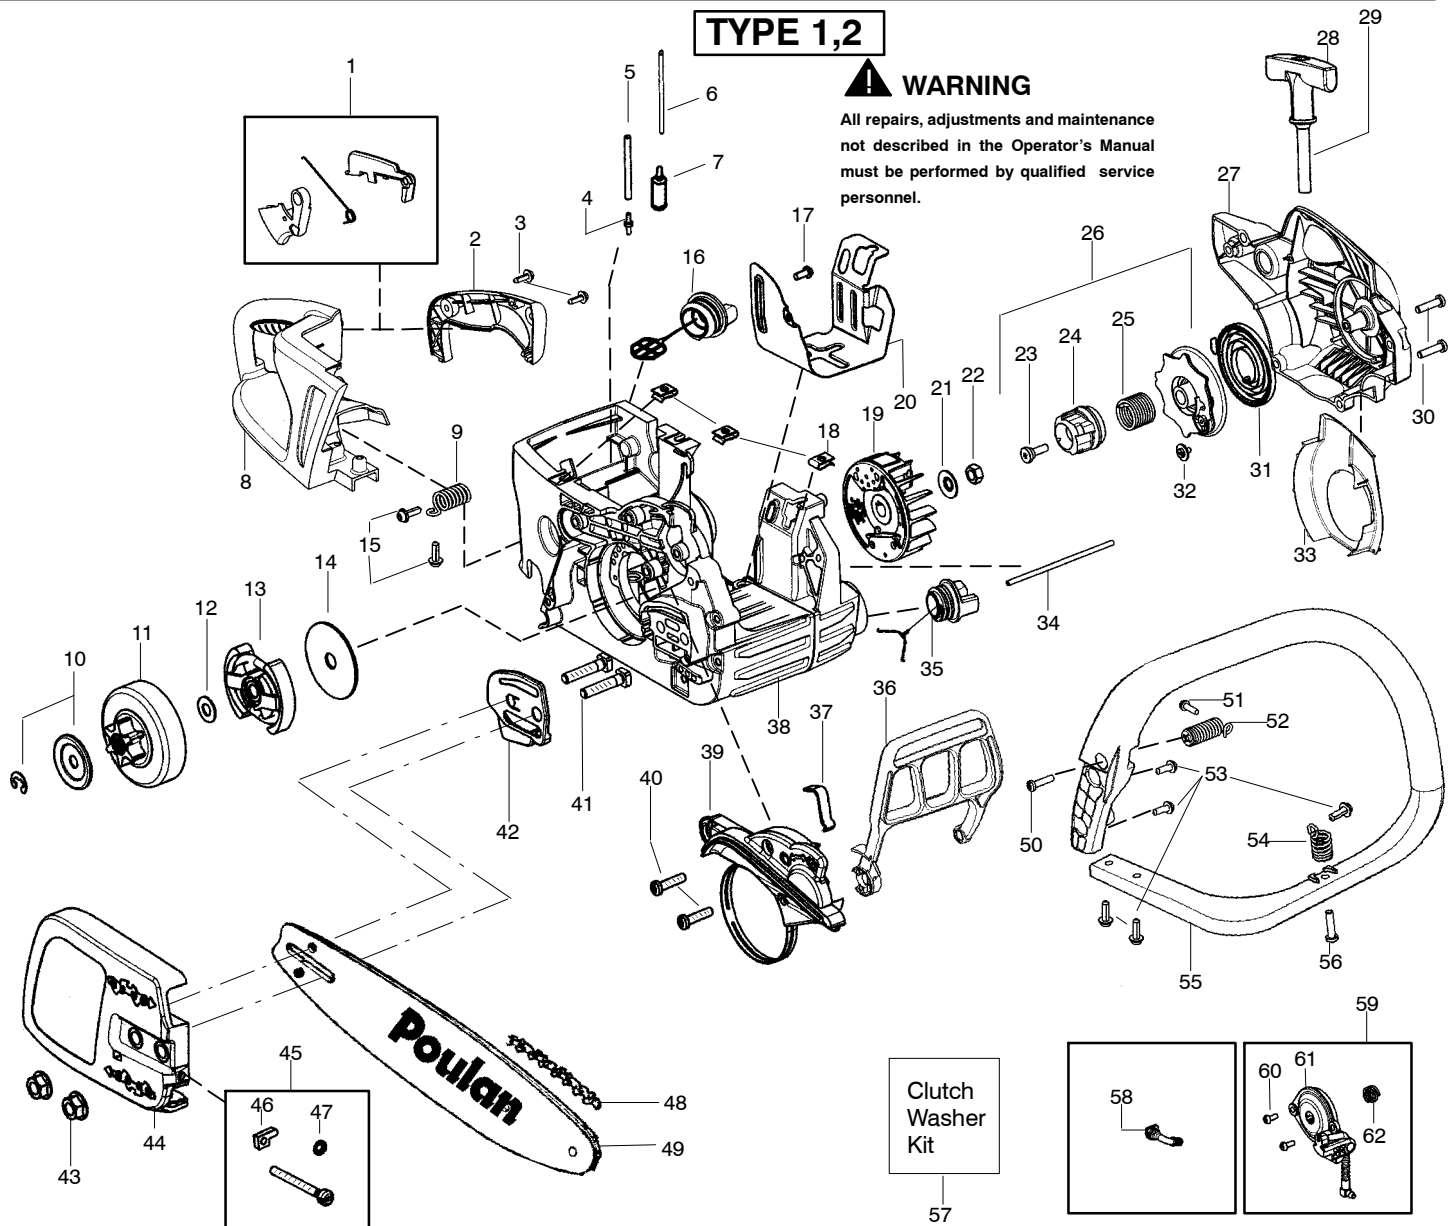

TYPE 1,2

WARNING
All repairs, adjustments and maintenance not described in the Operator's Manual must be performed by qualified service personnel.

Ref.	Part No.	Description	Ref.	Part No.	Description	Ref.	Part No.	Description
1.	545006008	Kit-Trigger/Lockout	24.	530059677	Starter Hub-EPS	44.	545012201	Assy-Clutch Cover (Incl. # 45)
2.	545011912	Cover-Handle	25.	530021180	Spring-EPS	45.	530069611	Kit-Bar Adjust (Incl. 46,47)
3.	530016433	Screw	26.	530071966	Kit- EPS Starter Pulley (Incl. 23,24,25,32)	46.	530015826	Pin-Bar Adjust
4.	530023877	Fitting-Fuel line	27.	545011701	Housing-Fan	47.	530038593	Retainer-Bar Adjust
5.	530069216	Kit-Fuel Line (Large)	28.	545006107	Handle-Starter	48.	952051338	Accy-18" Chain
6.	530069247	Kit-Fuel Line (Small)	29.	530069232	Kit-Rope	49.	952044418	Accy-18" Bar
7.	530095646	Assy-Fuel Pick Up	30.	530016432	Screw	50.	530016432	Screw
8.	545012112	Handle-Rear	31.	530042095	Spring-Starter	51.	530016443	Screw
9.	530059475	Spring-Rear Isolator	32.	530016080	Screw	52.	530059480	Assy-Rear Iso. Spring
10.	530071945	Kit-Clutch Washer	33.	530057868	Baffle	53.	530015906	Screw
11.	530057905	Assy-Clutch Drum 3/8"	34.	530058786	Assy-Oil Vent	54.	530059479	Assy-Front Iso. Spring
12.	530071945	Kit-Clutch Washer	35.	530057236	Assy-Oil Cap w/ret.	55.	530057878	Handle-Front
13.	530057907	Assy-Clutch	36.	530057880	Handguard	56.	530016432	Screw
14.	530016419	Washer-Large Clutch	37.	530016416	Spring-Handguard	57.	530071945	Kit-Clutch Washer (Incl. 10,12)
15.	530015906	Screw	38.	545011801	Assy-Chassis (Incl. 4,5,6,7,9,15,16,17,18, 20,34,35,37,41,54)	58.	530057924	Assy-Oil Pick Up
16.	530047192	Assy-Fuel Cap w/ret	39.	530071893	Kit-Chainbrake	59.	530071891	Kit-Oil Pump (Incl. 60,61,62)
17.	530016064	Screw	40.	530016432	Screw	60.	530016064	Screw
18.	530015922	Nut-"U" type speed	41.	530016133	Bolt-Bar	61.	530057931	Assy-Oil Pump
19.	530039231	Assy-Flywheel	42.	530057910	Plate-Bar	62.	530037820	Gear-Worm
20.	530057911	Shield-Heat	43.	530015917	Nut-Bar			
21.	530015127	Washer-Flywheel						
22.	530016134	Nut-Flywheel						
23.	530021179	Screw-Shoulder						

✓ = NEW PART NUMBER FOR THIS IPL   * = REFER TO THE SERVICE REFERENCE INDICATED FOR MORE INFORMATION. (LOCATED AT END OF IPL)