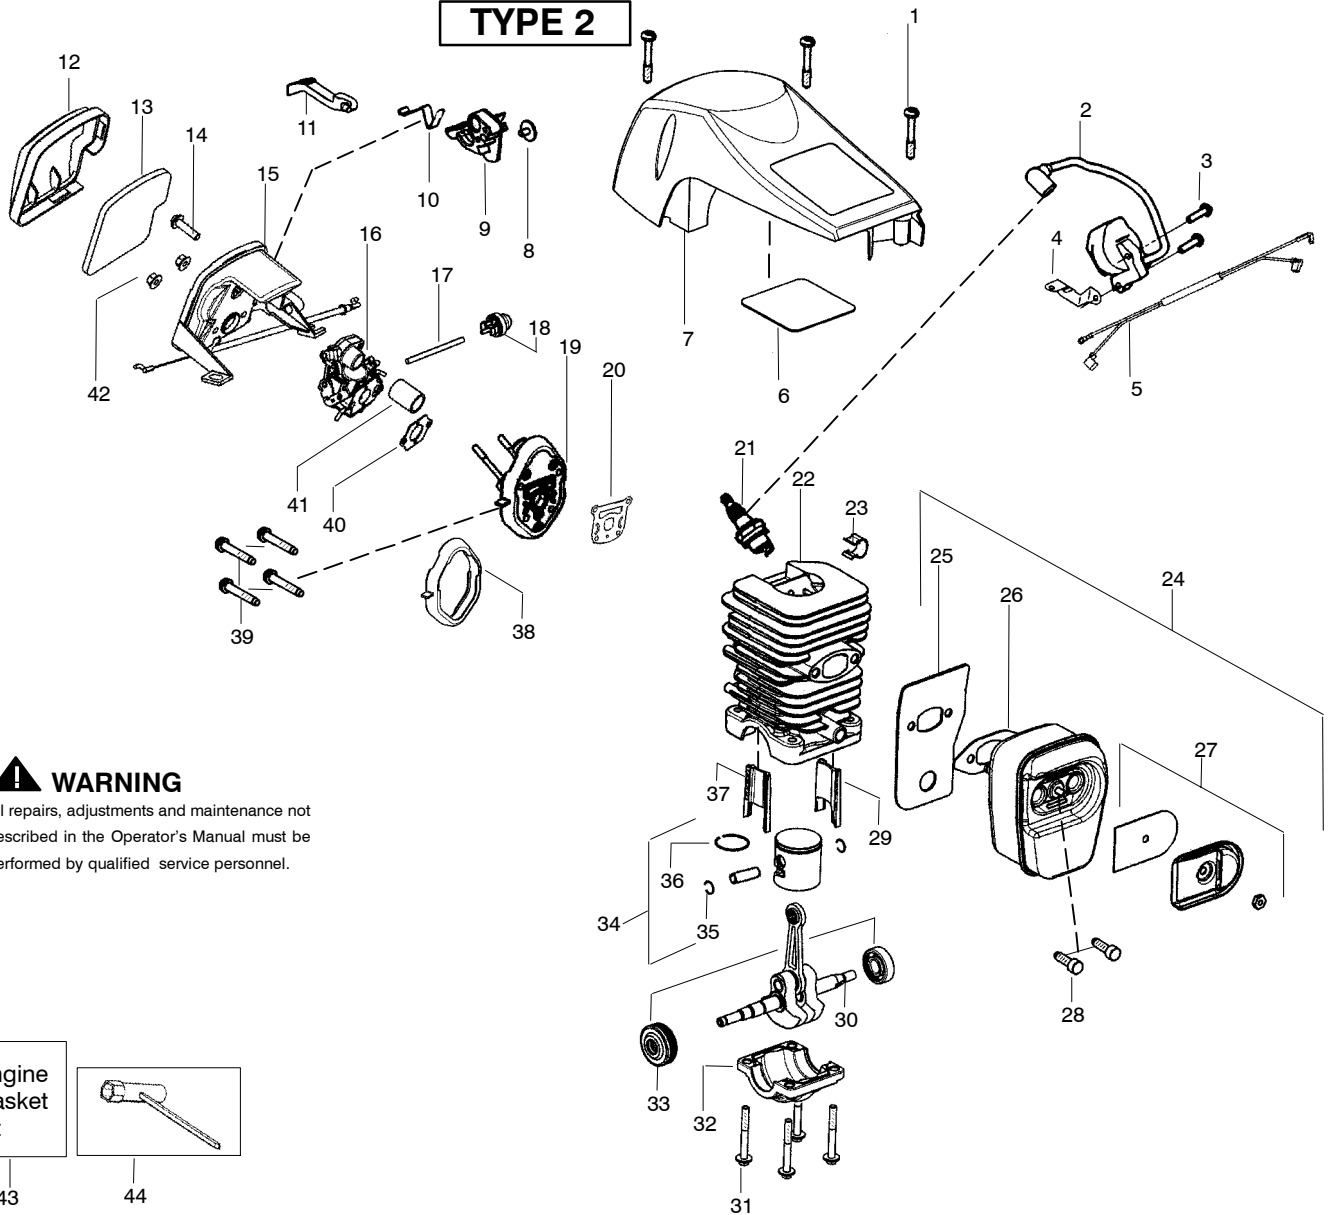

TYPE 2

WARNING

All repairs, adjustments and maintenance not described in the Operator's Manual must be performed by qualified service personnel.

Ref.	Part No.	Description	Ref.	Part No.	Description	Ref.	Part No.	Description
1.	530016153	Screw	19.	530071889	Kit-Carb. Adaptor (Incl. # 20,38,41)	36.	530038729	Ring-Piston
2.	530039232	Module-Ignition	20.	530071894	Gasket-cyl. o-ring (kit)	37.	530057886	Insert-Right (gray)Cyl.
3.	530016432	Screw	21.	952030150	Accy-Spark Plug (RCJ-7Y)	38.	530071894	Seal-Adaptor (kit)
4.	530058661	Strap-Ground	22.	530071884	Kit-Cylinder (Incl. 29,37)	39.	530016426	Screw
5.	530057943	Assy-Wire Harness	23.	530058660	Clip-High Tension Lead	40.	530071894	Gasket-Carb. (kit)
6.	530055698	Reflector-Tape	24.	545006007	Kit-Muffler (Incl. 25,26,27,28)	41.	530057926	Tube-Intake
7.	545051501	Shield-Cylinder(Incl. 1,6)	25.	530057942	Backplate-Muffler	42.	530016101	Nut-Carb.
8.	530016080	Screw	26.	530071894	Gasket-Muffler (kit)	43.	530071894	Kit-Gasket (Incl. 20,26,38,40)
9.	530057891	Lever-Ignition Switch	27.	545006056	Kit-Spark Arrestor	44.	530031163	Wrench-Bar
10.	530057908	Spring-Ignition Switch	28.	530016338	Bolt-Muffler			Not Shown
11.	530059399	Knob-Choke	29.	530057885	Insert-Left (black) Cyl.	↗	545186804	Manual-Operator
12.	530059001	Cover-Air Filter	30.	530012537	Assy-Crankshaft/Rod Bolt		530059905	Decal-Warning
13.	530057869	Filter-Air	31.	530016417	Bolt			
14.	530016425	Screw	32.	530057941	Cap-Crankcase			
15.	530150029	Housing-Air Filter w/cable	33.	530056363	Assy-Bearing/Seal			
16.	---	Carburetor Zama W26	34.	530071883	Kit-Piston (Incl. 35,36)			
17.	530069247	Kit-Fuel Line (Small)	35.	530015697	Retainer-Piston Pin			
18.	530047721	Bulb-Purge "snap-in"						

↗ = NEW PART NUMBER FOR THIS IPL

* = REFER TO THE SERVICE REFERENCE INDICATED FOR MORE INFORMATION. (LOCATED AT END OF IPL)