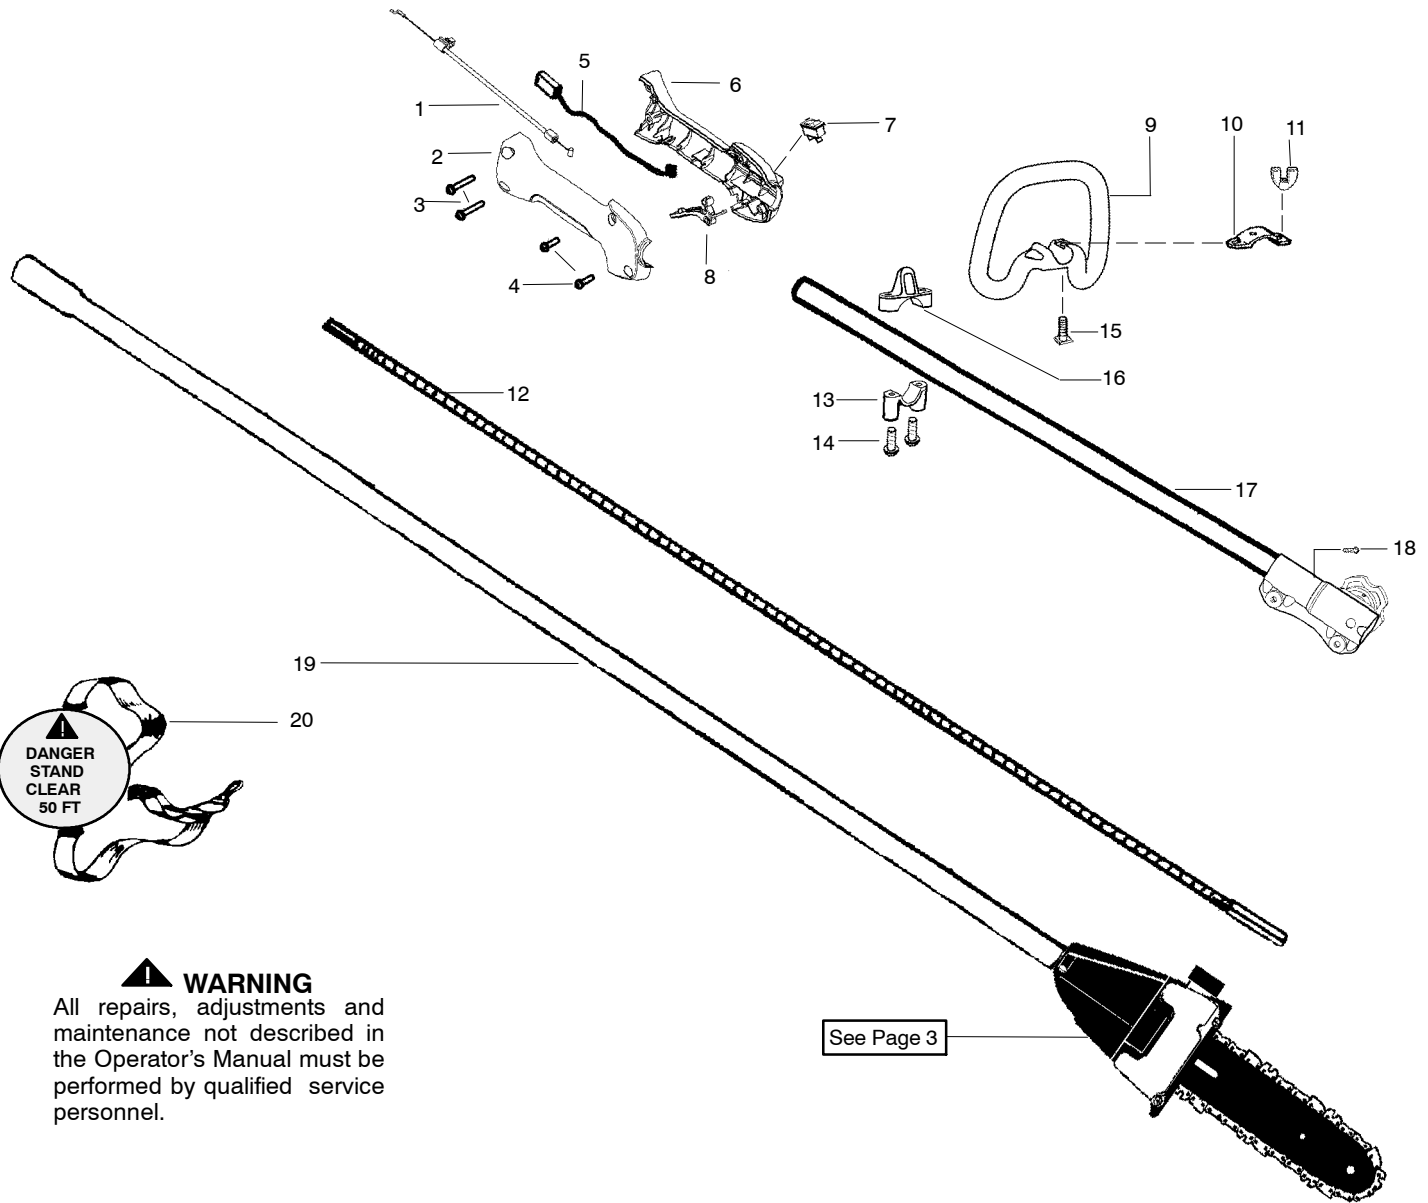

TYPE 2

▲ WARNING

All repairs, adjustments and maintenance not described in the Operator's Manual must be performed by qualified service personnel.

See Page 3

Ref.	Part No.	Description	Ref.	Part No.	Description	Ref.	Part No.	Description
2.	530059759	Assy-Throttle Cable	11	530016152	Wingnut			
2.	530057541	Hsg.-Throttle right	12.	530056570	Flex-Lower			Not Shown
3.	530016406	Screw.	13.	530057987	Clamp-Lower			
4.	530015814	Screw	14.	530015940	Screw			
5.	530054183	Assy-Wire	15.	530015820	Bolt	↗	545177332	Manual
6.	530059760	Hsg. - Throttle left	16.	530057986	Clamp-Upper		530150031	Att. - Hanger (90 deg)
7. ↗	545030601	Kit-Switch	17.	530071936	Kit-Upper Shaft (Incl. 18, flex)		545167703	Decal-Upper Shaft
8.	545077601	Trigger	18.	530016344	Screw		545003066	Decal-Warning pruner
9.	530059101	Assy-Handle (Incl. 10,11,15)	19. ↗	545008090	Assy-Driveshaft			
10.	530059185	Clamp-Handle	20.	530094408	Assy-Shoulder Strap			

↗ = NEW PART NUMBER FOR THIS IPL

* = REFER TO THE SERVICE REFERENCE INDICATED FOR MORE INFORMATION. (LOCATED AT END OF IPL)