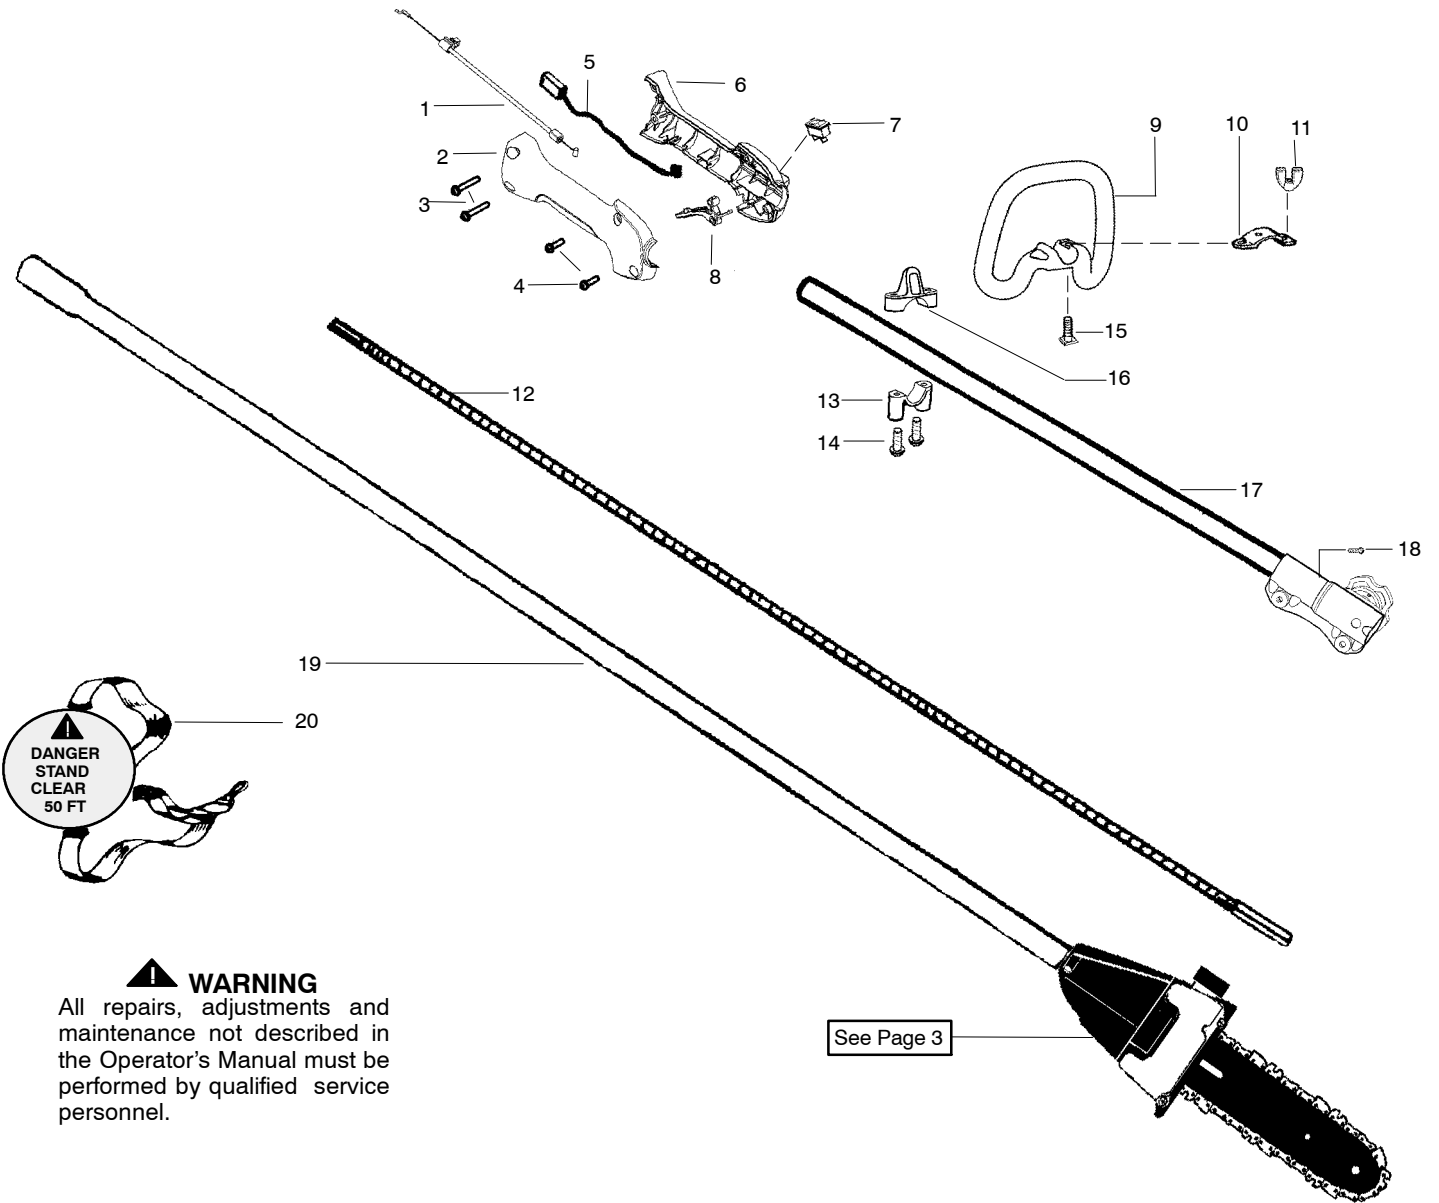

TYPE 1

⚠ WARNING

All repairs, adjustments and maintenance not described in the Operator's Manual must be performed by qualified service personnel.

See Page 3

Ref.	Part No.	Description	Ref.	Part No.	Description	Ref.	Part No.	Description
1.	530059759	Assy-Throttle Cable	11.	530016152	Wingnut			
2.	530057541	Hsg.-Throttle right	12.	530056570	Flex-Lower			Not Shown
3.	530016406	Screw.	13.	530057987	Clamp-Lower			
4.	530015814	Screw	14.	530015940	Screw			
5.	530054183	Assy-Wire	15.	530015820	Bolt		545186745	Manual
6.	530059760	Hsg. - Throttle left	16.	530057986	Clamp-Upper		530150031	Att. - Hanger (90 deg)
7.	530069572	Kit-Switch	17.	530071936	Kit-Upper Shaft (Incl. 18, flex)		✓ 545167703	Decal-Upper Shaft
8.	545077601	Trigger					✓ 545003066	Decal-Warning pruner
9.	530059101	Assy-Handle (Incl. 10,11,15)	18.	530016344	Screw			
10.	530059185	Clamp-Handle	19. ✓	545008090	Assy-Driveshaft			
			20.	530094408	Assy-Shoulder Strap			

See Page 3

Ref.	Part No.	Description	Ref.	Part No.	Description	Ref.	Part No.	Description
2.	530059759	Assy-Throttle Cable	11	530016152	Wingnut			
2.	530057541	Hsg.-Throttle right	12.	530056570	Flex-Lower			Not Shown
3.	530016406	Screw.	13.	530057987	Clamp-Lower			
4.	530015814	Screw	14.	530015940	Screw			
5.	530054183	Assy-Wire	15.	530015820	Bolt	↗	545177332	Manual
6.	530059760	Hsg. - Throttle left	16.	530057986	Clamp-Upper		530150031	Att. - Hanger (90 deg)
7. ↗	545030601	Kit-Switch	17.	530071936	Kit-Upper Shaft (Incl. 18, flex)		545167703	Decal-Upper Shaft
8.	545077601	Trigger	18.	530016344	Screw		545003066	Decal-Warning pruner
9.	530059101	Assy-Handle (Incl. 10,11,15)	19. ↗	545008090	Assy-Driveshaft			
10.	530059185	Clamp-Handle	20.	530094408	Assy-Shoulder Strap			