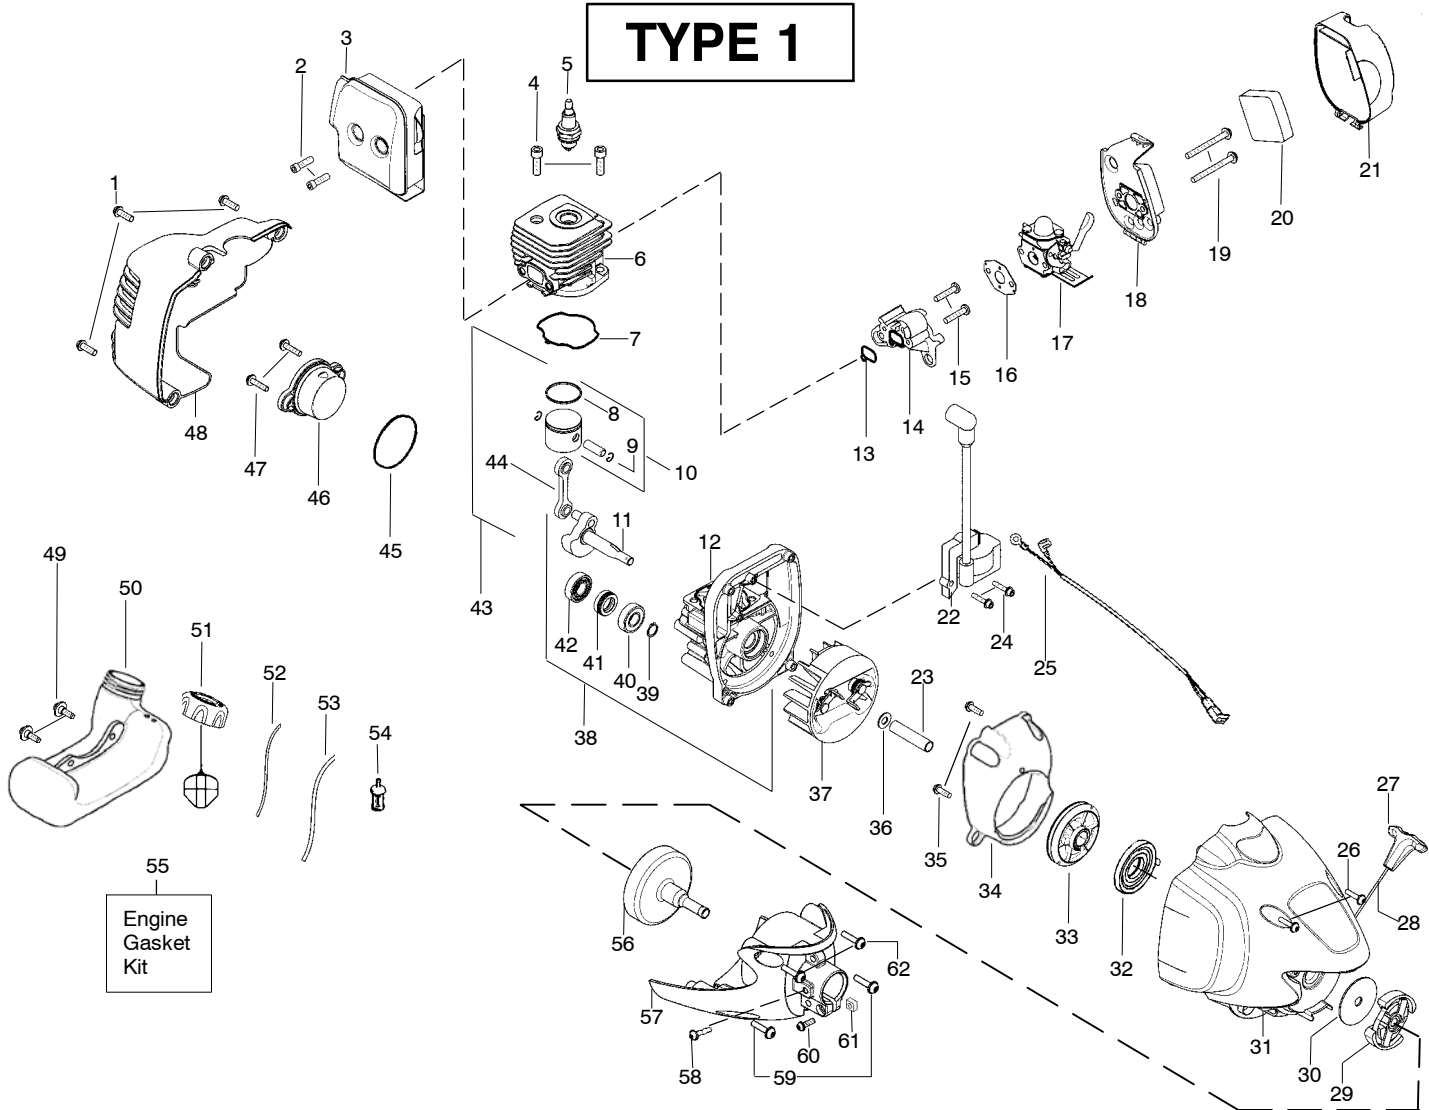

Note: Illustration may differ from actual model due to design changes

Ref.	Part No.	Description	Ref.	Part No.	Description	Ref.	Part No.	Description
1.	530015880	Screw	21.	530057545	Cover-Air Box	44.	530069945	Kit-Conn. Rod
2.	530058982	Bolt-Muffler	22.	530035505	Ignition Module	45.	530071750	O-Ring-C'case (kit)
3.	530057863	Assy-Muffler/Shield (Incl. 2)	23.	530059758	Spacer-Flywheel	46.	530057954	Assy-Plug (incl.45)
4.	530015953	Screw-Cylinder	24.	530016357	Screw	47.	530016386	Screw
5.	952030249	Spark Plug (RCJ 6Y)	25.	545015601	Assy-Switch wire	48.	530057539	Shroud-Rear
6.	530012541	Cylinder	26.	530016386	Screw	49.	530016445	Retainer-Tank Screw
7.	530071750	Seal-Cylinder (kit)	27.	530054834	Handle-Starter	50.	545103702	Assy-Fuel Tank (incl. filter, lines & fuel cap)
8.	530055120	Piston Ring	28.	545050409	Kit - Rope	51.	530057973	Assy-Fuel Cap
9.	530015162	Retainer-Piston Pin	29.	530055122	Assy-Clutch	52.	530069247	Kit-Fuel Line (Small)
10.	530071833	Kit - Piston (Incl. 8, 9)	30.	530094189	Washer-Clutch	53.	530069216	Kit-Fuel Line (Large)
11.	530012579	Assy-Crankshaft	31.	545016004	Assy.-Fan Hsg	54.	530095646	Assy-Fuel Pickup
12.	530012582	Assy-Crankcase (Incl. 40,41,42)	32.	545054901	Spring-Starter	55.	530071750	Kit-Engine Gasket (Incl. 7,13,16,45)
13.	530071750	Seal-Cyl/Carb.(kit)	33.	545050407	Kit-Starter Pulley	56.	530150247	Assy-Clutch Drum
14.	530057547	Adapter-Carb.	34.	545080601	Baffle	57.	545077301	Assy-Clutch Cover (Incl. 60,61)
15.	530016441	Screw	35.	530015880	Screw	58.	530016319	Screw-Align
16.	530071750	Gasket-Carb. (kit)	36.	530016463	Washer-Clutch Flat	59.	530015772	Screw
17.	530071811	Kit-Carb.(C1U-W19)	37.	530039243	Assy-Flywheel	60.	530016381	Screw 12-24
(Note: Repair kits are not available for this carburetor)			38.	530071951	Assy-C'case & C'shaft (Incl. 11,12,39)	61.	530016382	Nut 12-24
18.	545077501	Air Box	39.	530015941	Retain. Ring-C'shaft	62.	530015814	Screw
19.	530016429	Screw	40.	530055728	Outer Bearing	Not Shown		
20.	530036575	Foam-Air Filter	41.	530019264	Seal-C'shaft	530058709	Bulb-Purge	
			42.	530032125	Inner Bearing			
			43.	530071785	Kit-piston/rod (Incl. 10,44)			

✓ = NEW PART NUMBER FOR THIS IPL   * = REFER TO THE SERVICE REFERENCE INDICATED FOR MORE INFORMATION. (LOCATED AT END OF IPL)