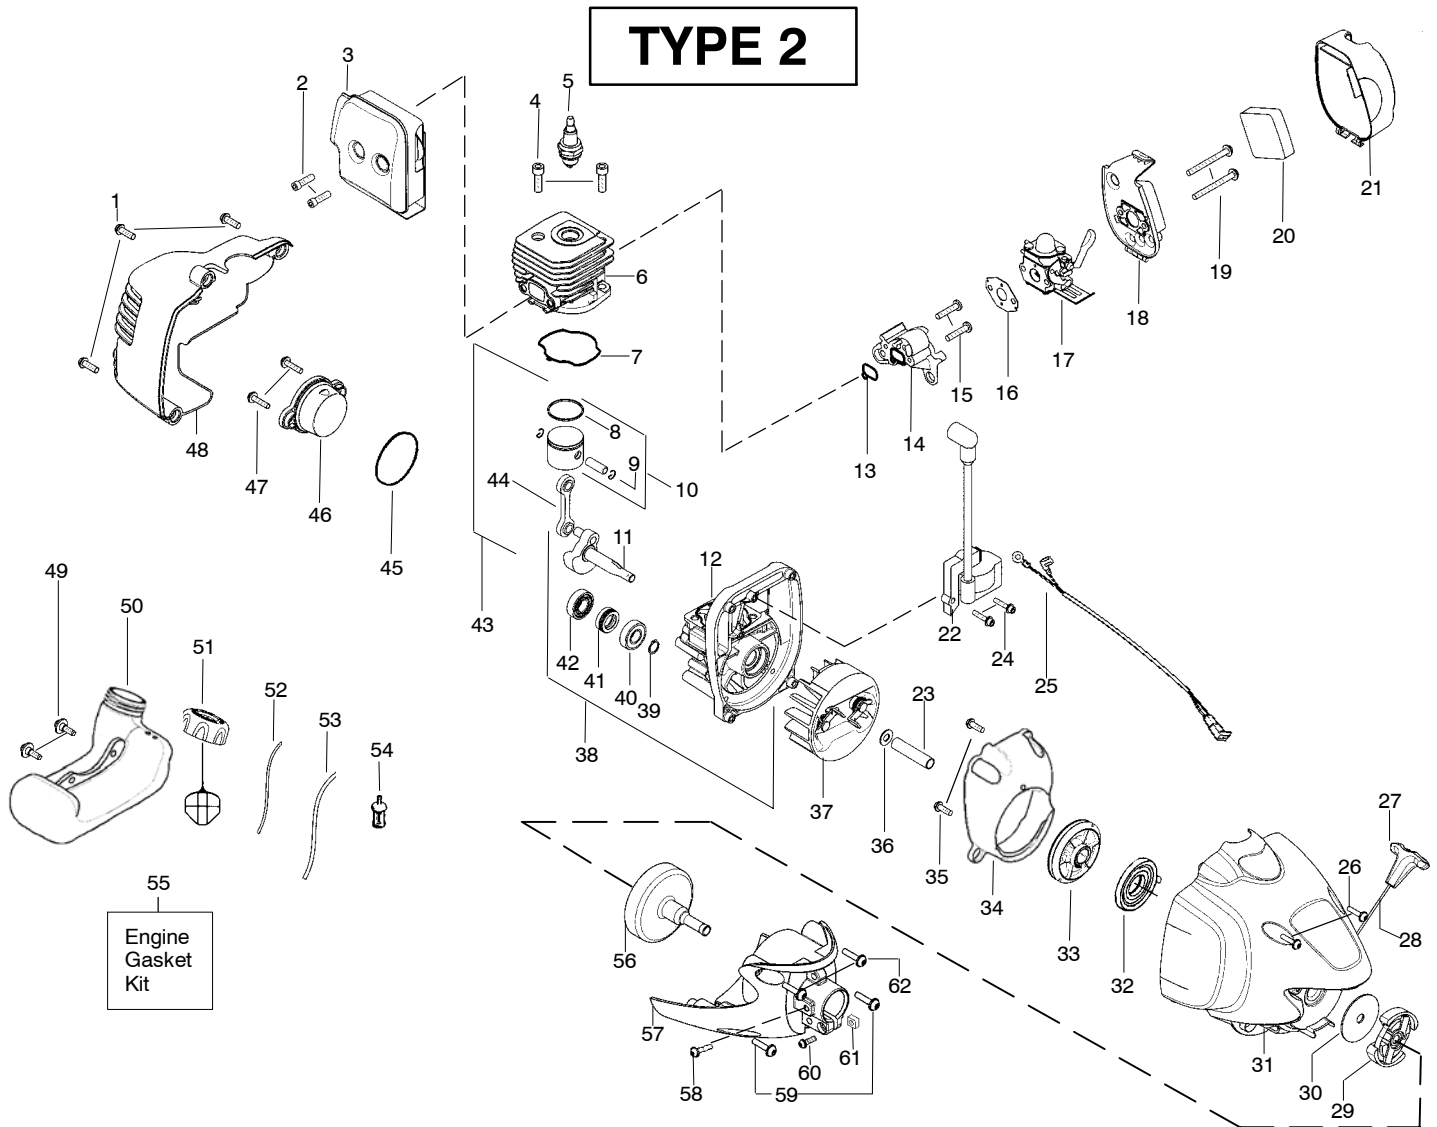

Note: Illustration may differ from actual model due to design changes

Ref.	Part No.	Description	Ref.	Part No.	Description	Ref.	Part No.	Description
1.	530015880	Screw	21.	530057545	Cover-Air Box	44.	530069945	Kit-Conn. Rod
2.	530058982	Bolt-Muffler	22.	530039229	Ignition Module	45.	530071750	O-Ring-C'case (kit)
3.	530057863	Assy-Muffler/Shield (Incl. 2)	23.	530059758	Spacer-Flywheel	46.	530057954	Assy-Plug (incl.45)
4.	530015953	Screw-Cylinder	24.	530016357	Screw	47.	530016386	Screw
5.	952030249	Spark Plug (RCJ 6Y)	25.	530047278	Assy-Switch wire	48.	530057539	Shroud-Rear
6.	530012541	Cylinder	26.	530016386	Screw	49.	530016445	Retainer-Tank Screw
7.	530071750	Seal-Cylinder (kit)	27.	530054834	Handle-Starter	50.	545103702	Assy-Fuel Tank (incl. filter, lines & fuel cap)
8.	530055120	Piston Ring	28.	545050409	Kit - Rope	51.	530057973	Assy-Fuel Cap
9.	530015162	Retainer-Piston Pin	29.	530055122	Assy-Clutch	52.	530069247	Kit-Fuel Line (Small)
10.	530071833	Kit - Piston (Incl. 8, 9)	30.	530094189	Washer-Clutch	53.	530069216	Kit-Fuel Line (Large)
11.	530012579	Assy-Crankshaft	31.	545016004	Assy.-Fan Hsg	54.	530095646	Assy-Fuel Pickup
12.	530012582	Assy-Crankcase (Incl. 40,41,42)	32.	545054901	Spring-Starter	55.	530071750	Kit-Engine Gasket (Incl. 7,13,16,45)
13.	530071750	Seal-Cyl/Carb.(kit)	33.	545050407	Kit-Starter Pulley	56.	530150247	Assy-Clutch Drum
14.	530057547	Adapter-Carb.	34.	545080601	Baffle	57.	545077301	Assy-Clutch Cover (Incl. 60,61)
15.	530016441	Screw	35.	530015880	Screw	58.	530016319	Screw-Align
16.	530071750	Gasket-Carb. (kit)	36.	530016463	Washer-Clutch Flat	59.	530015772	Screw
17.	530071811	Kit-Carb.(C1U-W19)	37.	530039243	Assy-Flywheel	60.	530016381	Screw 12-24
(Note: Repair kits are not available for this carburetor)			38.	530071951	Assy-C'case & C'shaft (Incl. 11,12,39)	61.	530016382	Nut 12-24
18.	545077501	Air Box	39.	530015941	Retain. Ring-C'shaft	62.	530015814	Screw
19.	530016429	Screw	40.	530055728	Outer Bearing			Not Shown
20.	530036575	Foam-Air Filter	41.	530019264	Seal-C'shaft			
			42.	530032125	Inner Bearing			
			43.	530071785	Kit-piston/rod (Incl. 10,44)			
							530058709	Bulb-Purge

↙ = NEW PART NUMBER FOR THIS IPL

* = REFER TO THE SERVICE REFERENCE INDICATED FOR MORE INFORMATION. (LOCATED AT END OF IPL)