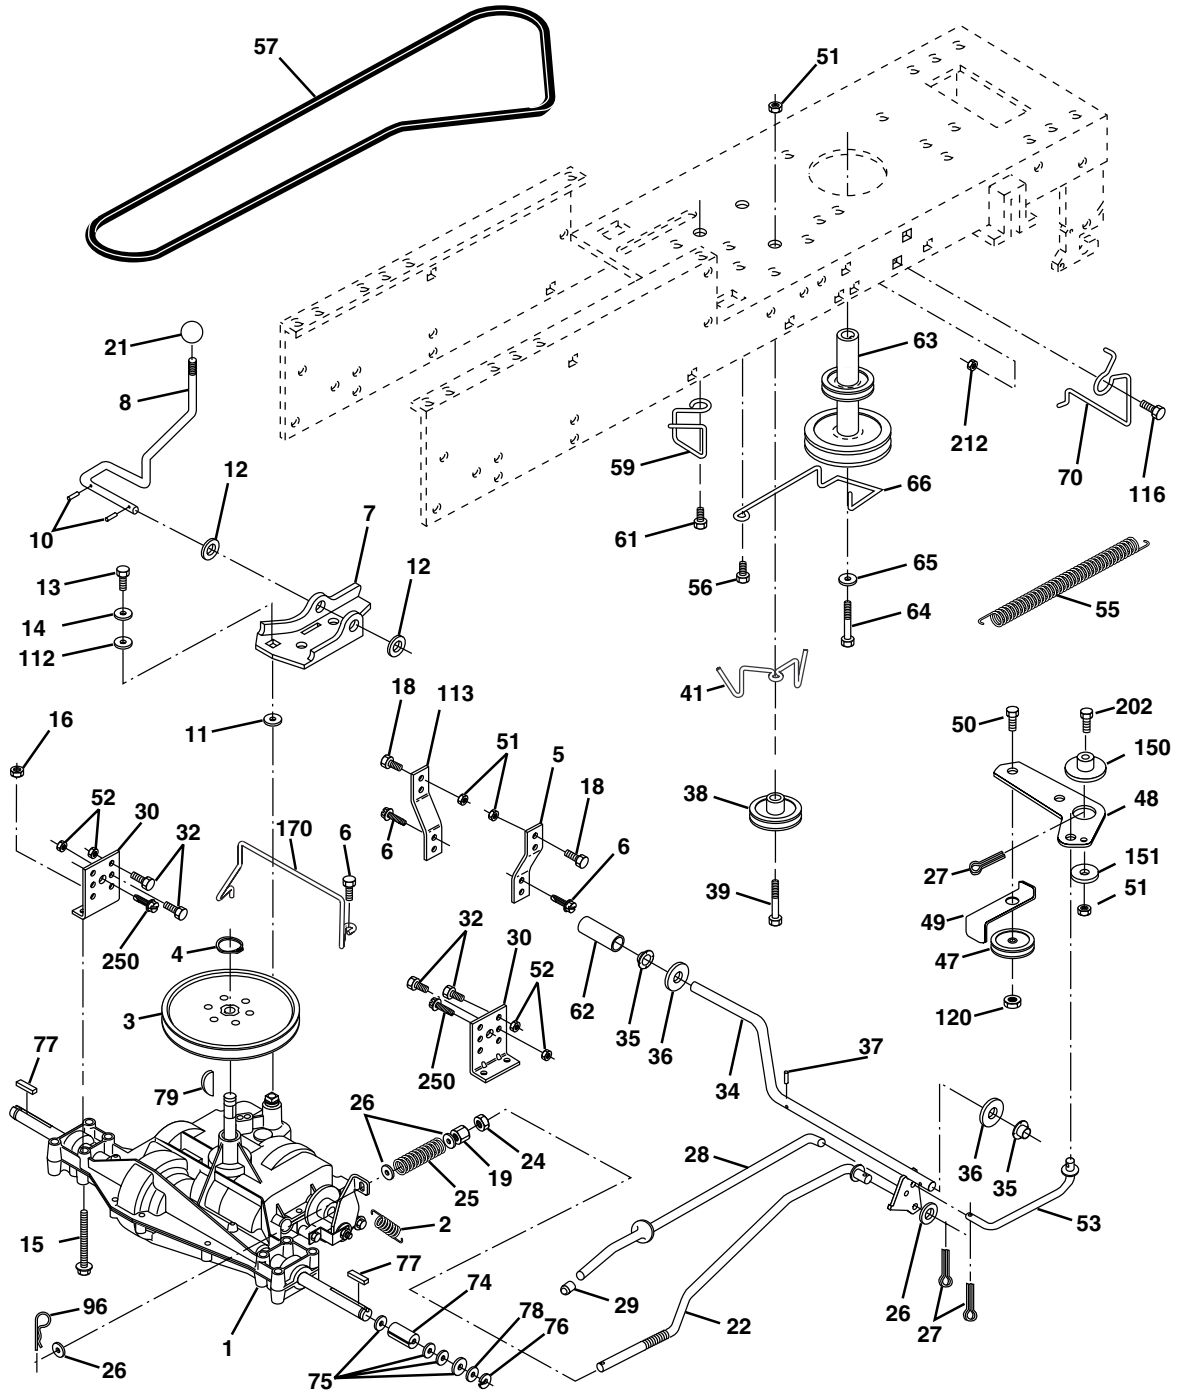

TRACTOR -- MODEL NUMBER 271150

GROUND DRIVE

TRACTOR -- MODEL NUMBER 271150

GROUND DRIVE

KEY NO.	PART NO.	DESCRIPTION	KEY NO.	PART NO.	DESCRIPTION
1	-----	Transaxle Dana D4360-139 (Order parts from transaxle Manufacturer)	48	154407	Bellcrank Asm. Clutch
2	146682	Spring Return Brake T/a Zinc	49	123205X	Retainer Belt Style Spring
3	123666X	Pulley Transaxle 18/20" tires	50	72110612	Bolt 3/8-16 x 1-1/2 Gr. 5
4	12000028	Ring Retainer # 5100-62	51	73680600	Nut Crownlock 3/8-16 UNC
5	121520X	Strap Torque 30 Degrees	52	73680500	Nut Crown Lock 5/16-18
6	17000512	Screw 5/16-18 x 3/4	53	105710X	Link Clutch 7 66
7	162240	Bracket Saddle Shift T/a	55	105709X	Spring Return Clutch 6 75
8	131679	Rod Shf Sdl LY/YT Str Blk	56	17060620	Screw 3/8-16 x 1-1/4
10	76020416	Pin Cotter 1/8 x 1 Cad	57	160855	V-Belt Gd Drive 9530
11	105701X	Washer Plate 388 Sq Hole	59	169691	Keeper Belt Centerspan
12	19151216	Washer 15/32 x 3/4 x 16ga	61	17120614	Screw 3/8-16 x .875
13	74550412	Bolt 1/4-28unf Gr8 W/Patch	62	8883R	Cover Pedal Blk Round
14	10040400	Washer Lock Hvy Helical 1/4	63	175410	Pulley Eng Cl Cable
15	74490544	Bolt Hex Flghd 5/16-18 x Gr. 5	64	71170764	Bolt Hex 7/16-20 x 4 Gr 5
16	73800500	Nut 5/16-18	65	10040700	Washer Lock Hlcl Spr 7/16
18	74780616	Bolt Fin Hex 3/8-16 UNC x 1 Gr. 5	66	154778	Keeper Belt Engine FP
19	73800600	Nut Lock Hex W/Ins. 3/8-16 Unc	70	134683	Guide Belt Mower Drive RH
21	106933X	Knob Rd 1/2-13 Plstc Thds	74	109502X	Spacer Axle
22	130804	Rod Brake Blk Zinc 26 840	75	121749X	Washer 25/32 x 1-1/4 x16 Ga
24	73350600	Nut Hex Jam 3/8-16 Unc	76	12000001	E-ring #5133-75
25	106888X	Spring Rod Brake 2 00 Zinc	77	123583X	Key Square 2 0 x 1845/ 1865
26	19131316	Washer 13/32 x 13/16 x 16 Ga.	78	121748X	Washer 25/32 x1-5/8 x 16 Ga
27	76020412	Pin Cotter 1/8 x 3/4 Cad	79	2228M	Key Woodruff #9 3/16 x 3/4
28	175765	Rod Brake Parking Lt/Yt	96	4497H	Retainer Spring 1
29	71673	Cap Brake Parking	112	19091210	Washer 9/32 x 3/4 x 10 Ga
30	174973	Bracket Mtg Transaxle	113	127285X	Strap Torque LH LT
32	74760512	Bolt Hex Hd 5/16-18unc x 3/4	116	72140608	Bolt 3/8-16 x 1
34	175578	Shaft Asm Pedal Foot Nibbed	120	73900600	Nut Lock Flg 3/8-16
35	120183X	Bearing Nylon Blk 629 Id	150	175456	Spacer Retainer
36	19211616	Washer 21/32 x 1 x 16 Ga	151	19133210	Washer 13/32 x 2 x 10 Ga.
37	1572H	Pin Roll 3/16 x 1"	170	178394	Keeper Belt Transaxle Gear
38	179114	Pulley Composite Flat	202	72110614	Bolt Carr. Sh 3/8-16 x 1-3/4 Gr. 5
39	74760648	Bolt Fin Hex 3/8-16 UNC x 3 Gr. 5	212	145212	Nut Hex Flange Lock
41	175556	Keeper Belt Idler			
47	127783	Pulley Idler V Groove Plastic			

NOTE: All component dimensions given in U. S. inches 1 inch = 25.4 mm