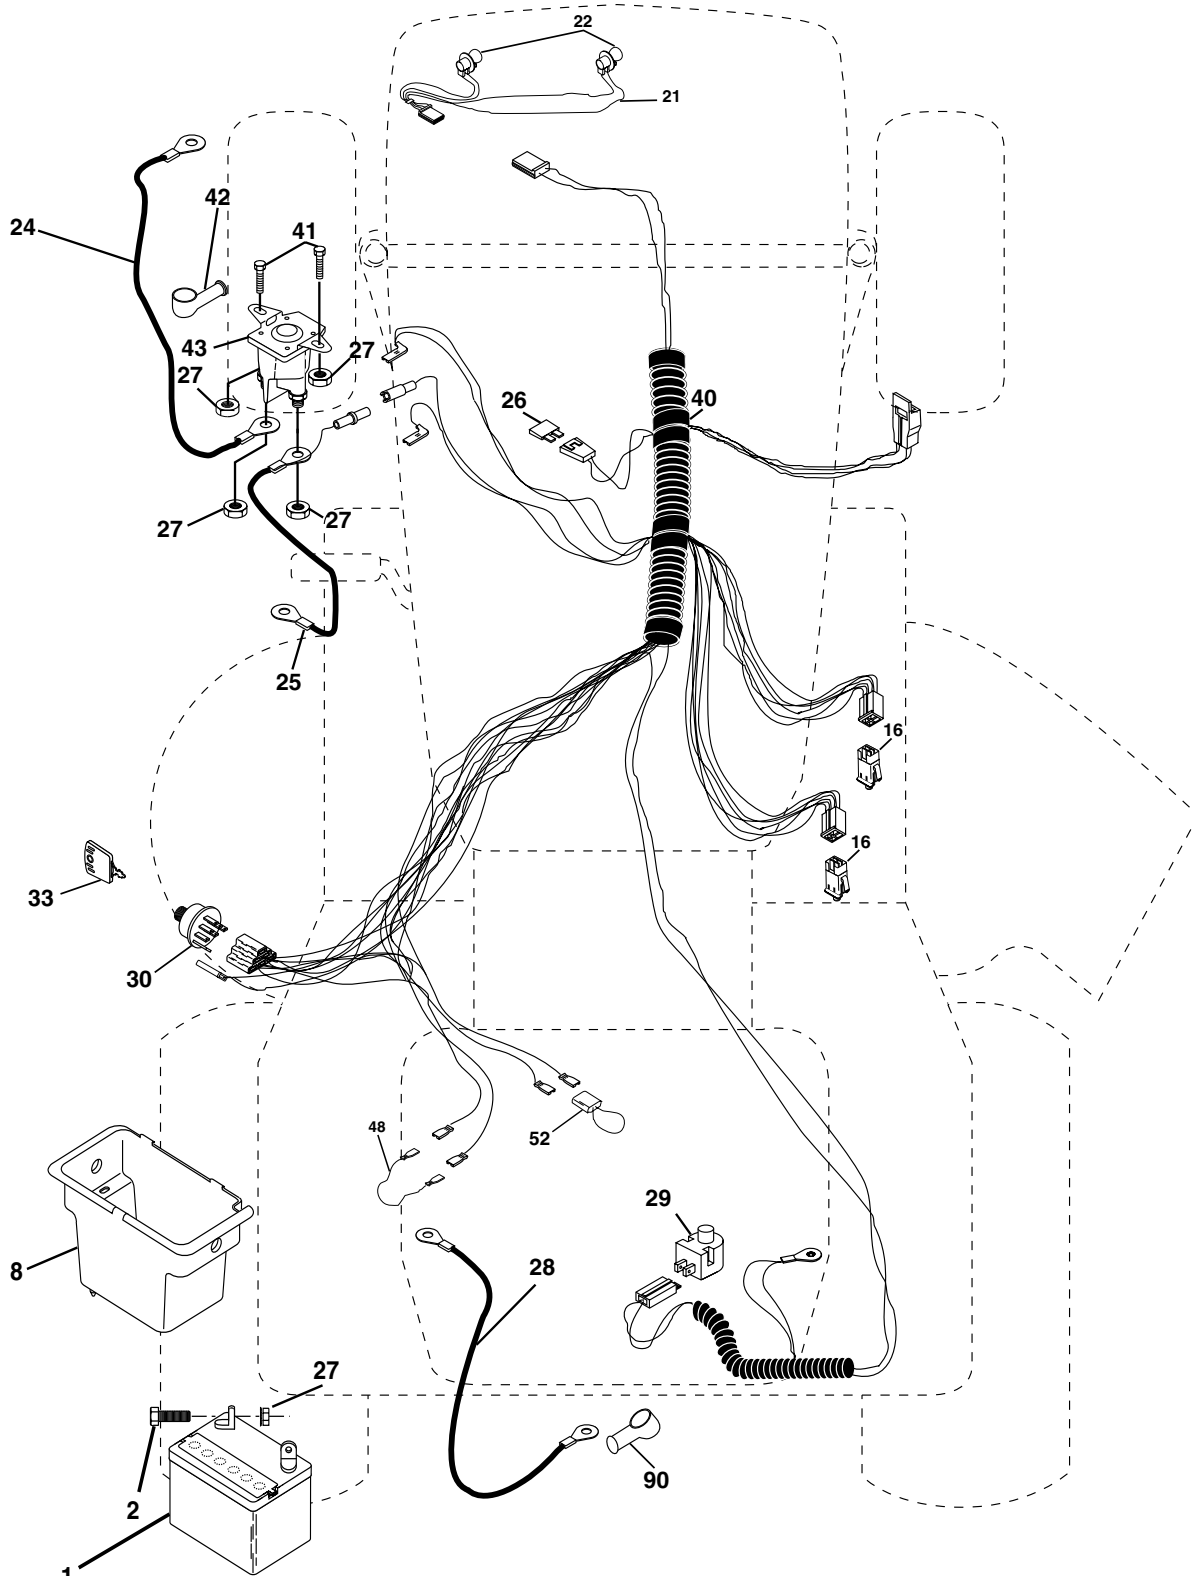

TRACTOR -- MODEL NUMBER 271150

SCHEMATIC

REPAIR PARTS

TRACTOR -- MODEL NUMBER 271150

ELECTRICAL

ELECTRICAL

TRACTOR -- MODEL NUMBER 271150

KEY NO.	PART NO.	DESCRIPTION
1	163465	Battery
2	74760412	Bolt, Hex Head 1/4-20 unc x 3/4
8	176689	Box Battery Fender
16	176138	Switch, Interlock
21	175685	Harness, Light Socket (Includes 4152J)
22	4152J	Bulb, Light
24	4799J	Cable, Battery, 6 Gauge, Red, 11"
25	146147	Cable, Battery, 6 Gauge, Red, W/16 Wire
26	175158	Fuse
27	73510400	Nut Keps Hex 1/4-20 UNC
28	4207J	Cable, Ground, 6 Gauge, Black, 12"
29	121305X	Switch, Plunger
30	175566	Switch, Ignition
33	140401	Key, Ignition
40	179720	Harness, Ignition
41	71110408	Bolt, Hex Head, Fin. 1/4-20 x 1/2
42	131563	Cover, Terminal, Red
43	178861	Solenoid
48	140844	Adaptor Ammeter Rectangular
52	141940	Protection Wire Loop
90	180449	Cover Terminal Battery