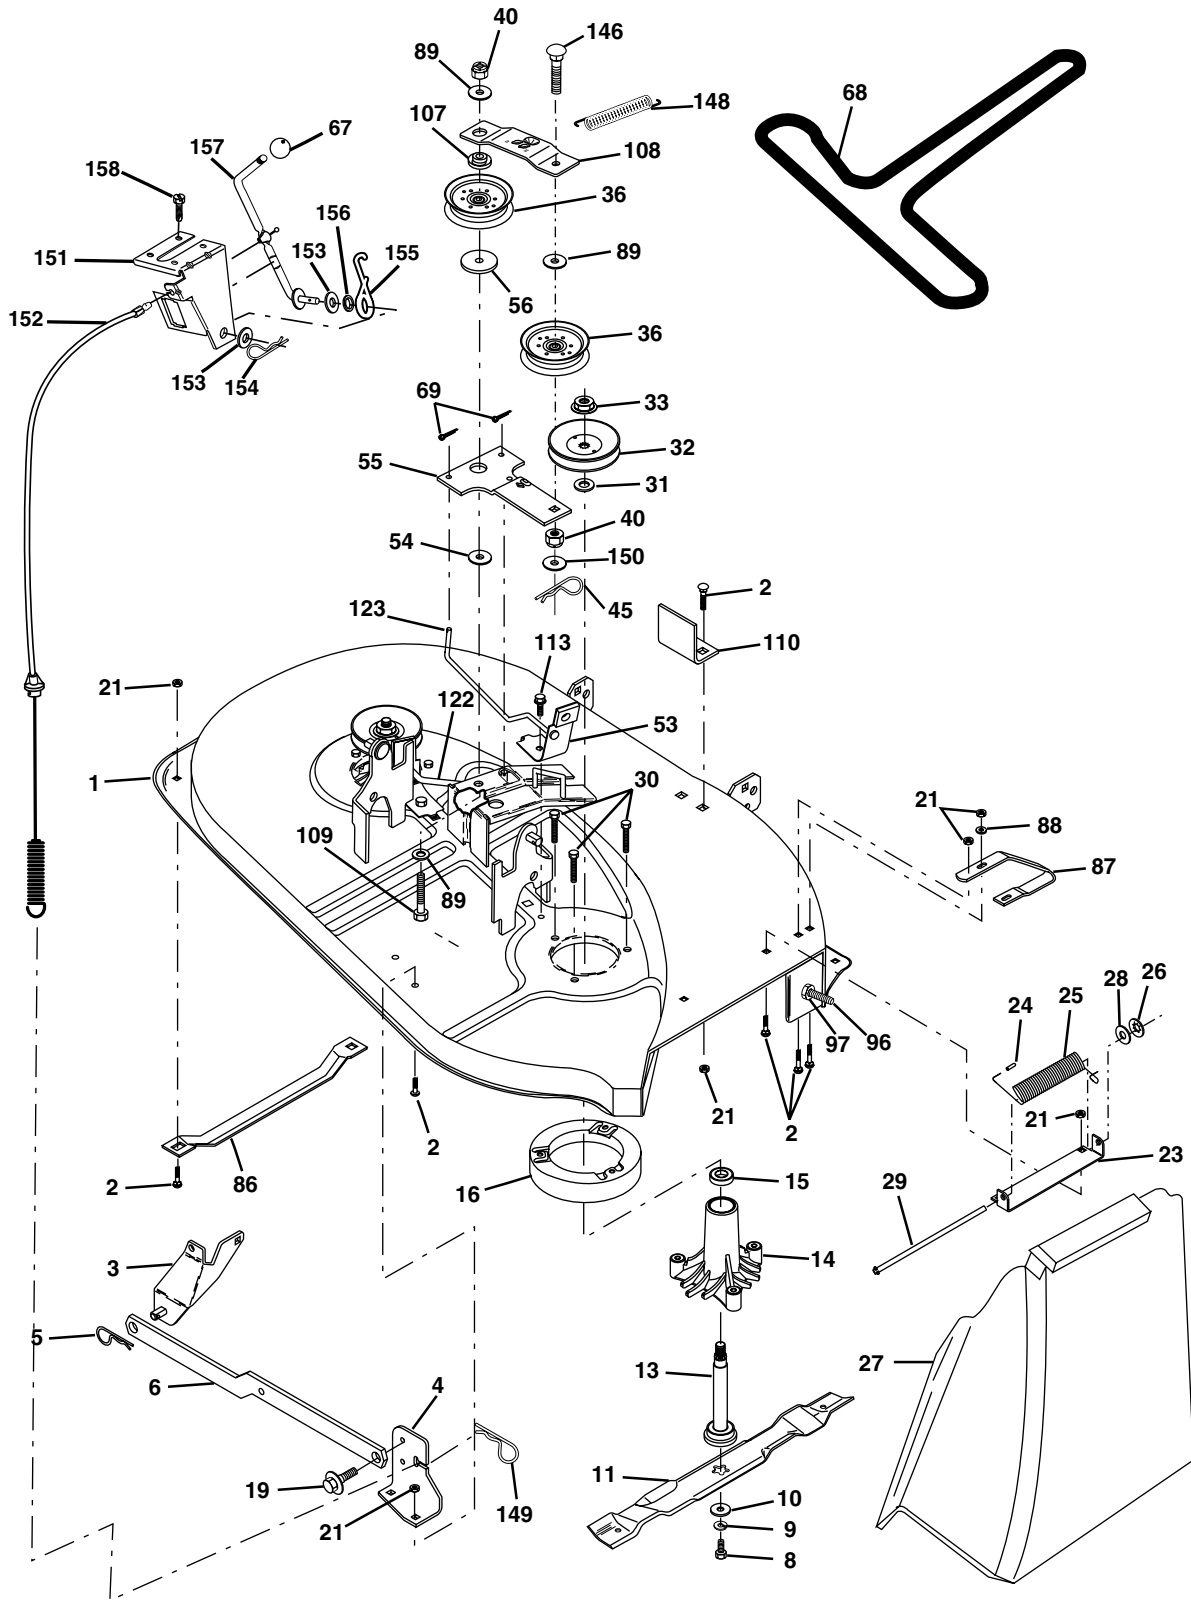

TRACTOR -- MODEL NUMBER 271150

MOWER DECK

TRACTOR -- MODEL NUMBER 271150

MOWER DECK

KEY NO.	PART NO.	DESCRIPTION	KEY NO.	PART NO.	DESCRIPTION
1	170280	Mower Housing Assembly	54	178515	Washer Hardened
2	72140506	Bolt, Carriage 5/16-18 x 3/4	55	133840	Idler Arm Assembly
3	138017	Bracket Asm. Fram Sway Bar	56	165723	Spacer, Retainer
4	169970	Bracket, Asm. Deck Sway Bar	67	149846	Knob
5	4939M	Retainer, Spring	68	144200	Belt
6	178024	Bar Sway Deck	69	76020312	Pin, Cotter 3/32 x 3/4
8	850857	Bolt, Hex 3/8-24 x 1-1/4 Gr 8	86	7631J	Runner, LH
9	10030600	Washer, Lock, Hlcl Sprg 3/8	87	128772	Runner, RH
10	140296	Washer, Hard Blade Mower Vented	88	19111216	Washer 11/32 x 3/4 x 16 Ga
		(The following blades are available)	89	19131612	Washer 13/32 x 1 x 12 Ga
11	134148	Blade, 38" Mulching Std (For mulching mowers only)	96	74930620	Bolt 3/8-16 x 1-1/4
11	139774	Blade, 38" Mulching Premium (For better wear when mulching)	97	73930600	Nut Centerlock 3/8-16
11	138497	Blade, 38" Hi-Lift (For Bagging and discharging)	107	133502	Spacer, Retainer
13	137645	Shaft and Bearing Assembly (Includes Key Number 15)	108	133503	Stiffener, Idler Arm
14	128774	Mandrel Housing, Vented	109	74760640	Bolt, Hex Head 3/8-16 x2-1/2
15	110485X	Ball Bearing, Mandrel	110	142587	Upstop Deck Front 38"
16	174493	Stripper, Mower, Vented	113	17060512	Screw 5/16-18 x 3/4
19	132827	Bolt, Shoulder	122	131289	Rod, Brake, LH
21	73680500	Nut, Crownlock 5/16-18	123	169971	Rod, Brake, RH
23	137607	Bracket, Mower Deflector	146	165891	Bolt Carriage Idler
24	105304X	Cap, Sleeve	148	169022	Spring Return Idler
25	123713X	Spring, Deflector	149	165898	Retainer Spring Yellow Zinc
26	110452X	Nut, Push	150	19091216	Washer 9/32 x 3/4 x 16 Ga.
27	106736X428	Shield, Deflector	151	169670	Bracket Clutch
28	19111016	Washer 11/32 x 3/4 x 16 Ga	152	172758	Cable Clutch 38 In
29	106735X	Rod, Hinge	153	169674	Washer Flat 3/8" Type B
30	173984	Screw, Thdro	154	169675	Spring Retainer
31	129963	Washer, Spacer	155	169671	Spring Retention Lever
32	153532	Pulley, Mandrel	156	169672	Spacer
33	178342	Nut, Flangelock 9/16	157	169669	Rod Clutch
36	131494	Pulley, Idler, Flat	158	17720408	Screw Hex Thd Cut 1/4-20 x 1/2
40	73680600	Nut Crownlock 3/8-16	--	130794	Mandrel Assembly (Includes Housing, Shaft and Shaft Hardware Only-Pulley Not Included)
45	4497H	Retainer, Spring	--	171665	Replacement Mower, Complete
53	130840	Brake Assembly			

NOTE: All component dimensions given in U. S. inches 1 inch = 25.4 mm