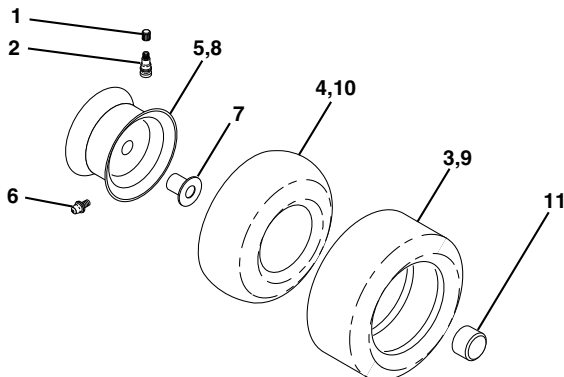

WHEELS AND TIRES

KEY PART NO.	PART NO.	DESCRIPTION
1	59192	Cap Valve Tire
2	65139	Stem Valve
3	106222X	Tire F Ts 15 X 6 0 - 6 Service
4	59904	Tube Front (Service Item Only)
5	106732X624	Rim Asm 6"front Service
6	278H	Fitting Grease (Front Wheel Only)
7	9040H	Bearing Flange (front Wheel Only)
8	106108X624	Rim Asm 8"rear Service
9	124635X	Tire Rear
10	7152J	Tube Rear (Service Item Only)
11	104757X428	Cap Axle Blk 1 50 X 1 00
--	144334	Sealant, Tire (10 oz. Tube)

NOTE: All component dimensions given in U. S. inches 1 inch = 25.4 mm