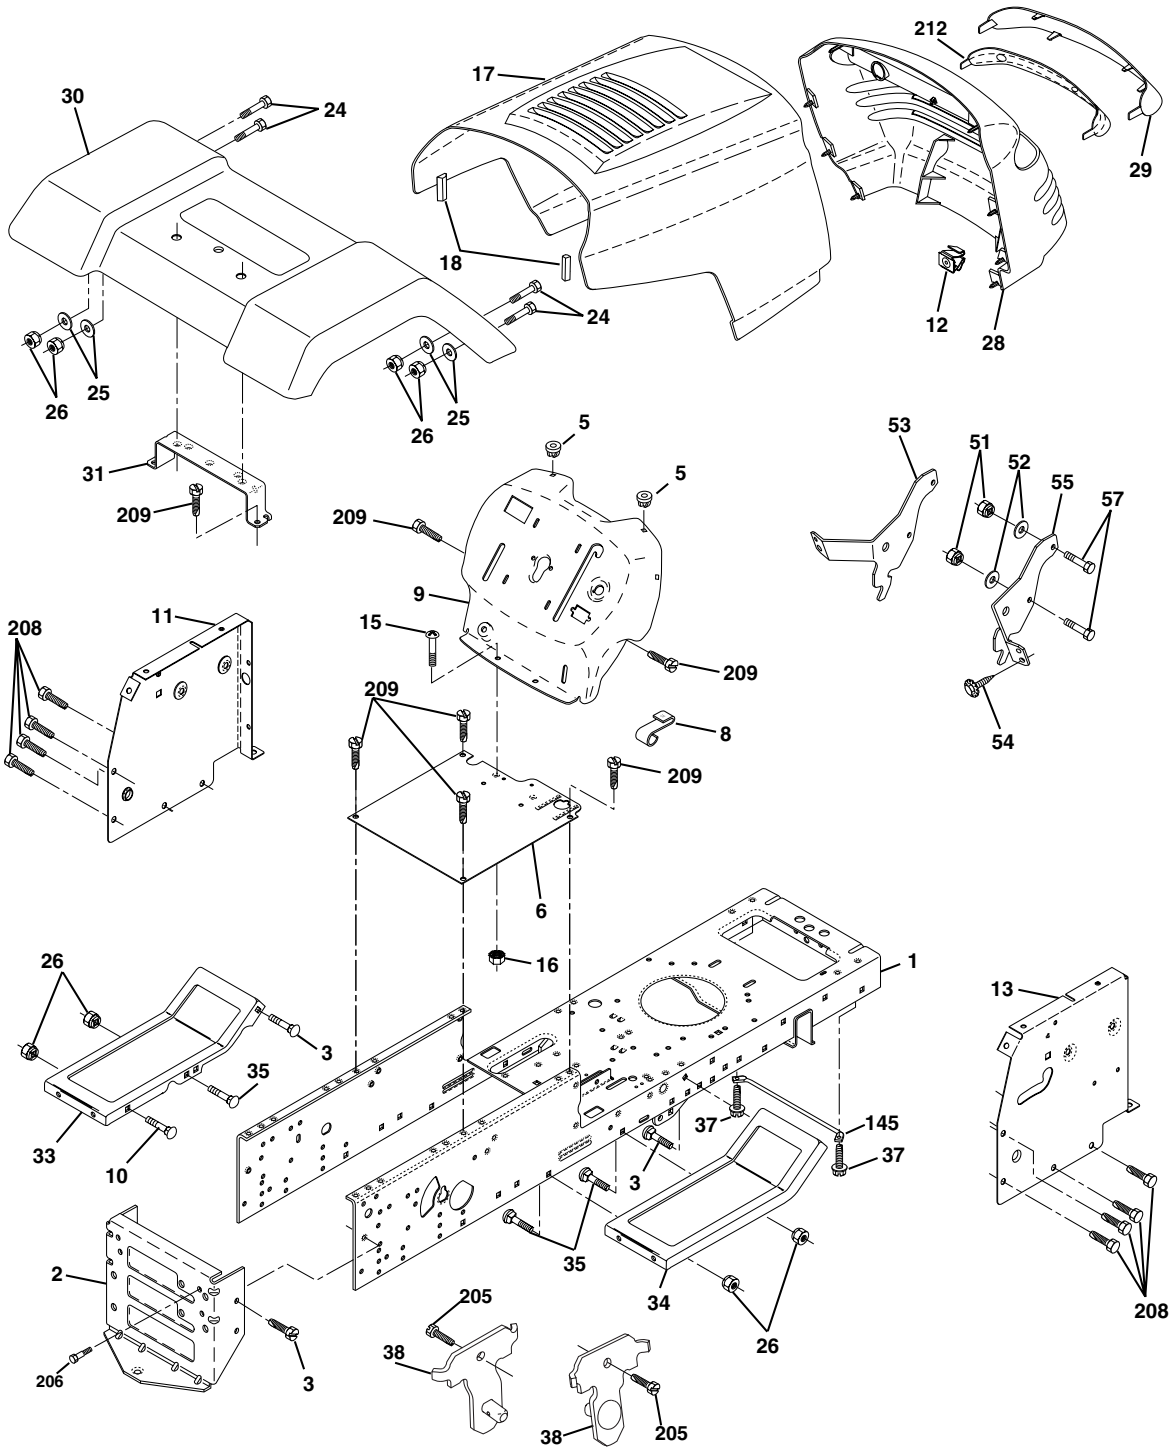

TRACTOR -- MODEL NUMBER 271150

CHASSIS AND ENCLOSURES

TRACTOR -- MODEL NUMBER 271150
CHASSIS AND ENCLOSURES

KEY NO.	PART NO.	DESCRIPTION
1	174620	Chassis
2	176554	Drawbar
3	17060612	Screw 3/8-16 x 3/4
5	155272	Bumper Hood/Dash
6	174643X014	Saddle Slkscr Flt LT
8	155138	Clip Retainer Slide-On
9	168347X011	Dash
10	72140608	Bolt Rdhd Sqnk 3/8-16unc X 1
11	174996	Panel Dash LH
12	145660	Clip Tinnerman Grille P/L
13	172105X010	Panel Slkscr Dash RH
15	74180512	Screw Mach TRHD 5/16-18 unc x 3/4
16	73510500	Nut Keps 5/16-18 Unc
17	159639X417	Hood Asm
18	184921	Bumper Hood
24	74780616	Bolt Fin Hex 3/8-16 unc x 1 Gr. 5
25	19131312	Washer 13/32 X 13/16 x 12 Ga
26	73680600	Nut Hex Lock W/Ins. 3/8-16 Unc
28	179777	Grille/Lens Asm
29	150209X599	Lens Headlight Bar Clear
30	169465X417	Fender
31	136619	Bracket Fender Repl 109873x
33	179716X417	Footrest Pnt Lh
34	179717X417	Footrest Pnt Rh
35	72110606	Bolt Rdhd Sht Sqnk 3/8-16 x 3/4
37	17490508	Screw Thdrol 5/16-18 x 1/2
38	175710	Bracket Asm Pivot Mower Rear
51	73800400	Nut Lock Hex w/Ins 1/4-20
52	19091416	Washer 9/32 x 7/8 x 16 Ga.
53	144697	Bracket, Grille LH
54	161464	Screw
55	144696	Bracket, Grille RH
57	74780412	Bolt Hex 1/4-20 x 3/4
145	156524	Rod Pivot Chassis/Hood
205	17490608	Screw Thdrol 3/8-16 x 1/2
206	170165	Bolt Shoulder 5/16-18
208	17670608	Screw thdrol 3/8-16 x 1/2
209	17000612	Screw Hex Wsh Thdrol 3/8-16
212	156494	Insert Lens Reflective
--	5479J	Plug Button Blk 359 Dia Choke

NOTE: All component dimensions given in U. S.
inches 1 inch = 25.4 mm