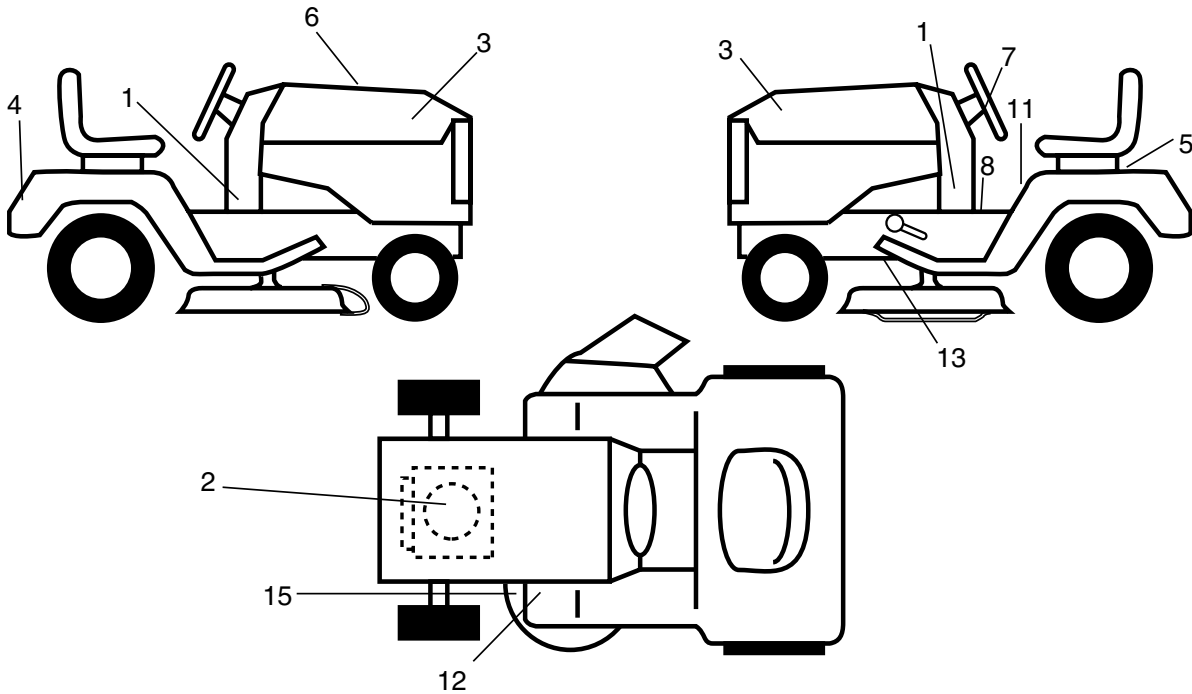

NOTE: All component dimensions given in U. S. inches
1 inch = 25.4 mm

TRACTOR -- MODEL NUMBER 271150

ENGINE

TRACTOR -- MODEL NUMBER 271150

ENGINE

KEY NO.	PART NO.	DESCRIPTION
1	170551	Control Th/ch
2	17720408	Screw Hex Thd Cut 1/4-20 x 1/2
3	-----	Engine Briggs Model 28R707-1147-E1 (Order parts from Engine Manufacturer)
4	137348	Muffler
13	165291	Gasket Eng 1 313 Id Tin Plated
14	148456	Tube Drain Oil Easy
16	11050600	Washer Lock Ext Tooth 3/8
23	169837	Shield Browning
29	137180	Kit Spark Arrestor (Flat Scrn)
31	184900	Tank Fuel Front 1 25
32	140527	Cap Asm Fuel
33	123487X	Clamp Hose Blk
37	137040	Line Fuel 20"
38	181654	Plug Drain Oil Easy
40	124028X	Bushing Snap Nyl Blk Fuel Line
44	17670412	Screw Hexwsh Thdrol 1/4-20 x 3/4
45	17000612	Screw Hex Wsh Thdrol 3/8-16
46	19091416	Washer 9/32 x 7/8 x 16 ga
72	183906	Screw Socket Head 5/16-18 x 1
78	17060620	Screw 3/8-16 x 1-1/4
81	73510400	Nut Keps Hex 1/4-20 UNC

NOTE: All component dimensions given in U. S.
inches 1 inch = 25.4 mm

TRACTOR -- MODEL NUMBER 271150

SEAT ASSEMBLY

KEY PART NO.	PART NO.	DESCRIPTION
1	127427	Seat
2	140551	Bracket Pvt St
3	71110616	Bolt Fin Hex 3/8-16unc x 1
4	19131610	Washer Flat 13/32 x1 x10 Ga
5	145006	Clip Push-In Hinged
6	73800600	Locknut Hex W/Wsh 3/8-16
7	124181X	Spring Seat Cprsn 2 250 Blk
8	17000616	Screw 3/8-16 x 1
9	19131614	Washer 13/32 x 1 x 14 Ga
10	182493	Pan Seat
11	166369	Knob Seat Adj. Wingnut
12	121246X	Bracket Mounting Switch

NOTE: All component dimensions given in U. S. inches 1 inch = 25.4 mm

TRACTOR -- MODEL NUMBER 271150

DECALS

KEY PART NO.	PART NO.	DESCRIPTION
1	177109	Decal Lower Dash
2	176394	Decal Engine
3	171828	Decal Hood
4	171829	Decal Fender
5	145005	Decal Battery Danger
6	186216	Decal Replacement
7	171830	Decal Steering
8	156867	Decal, Oper sdl P/L Gear