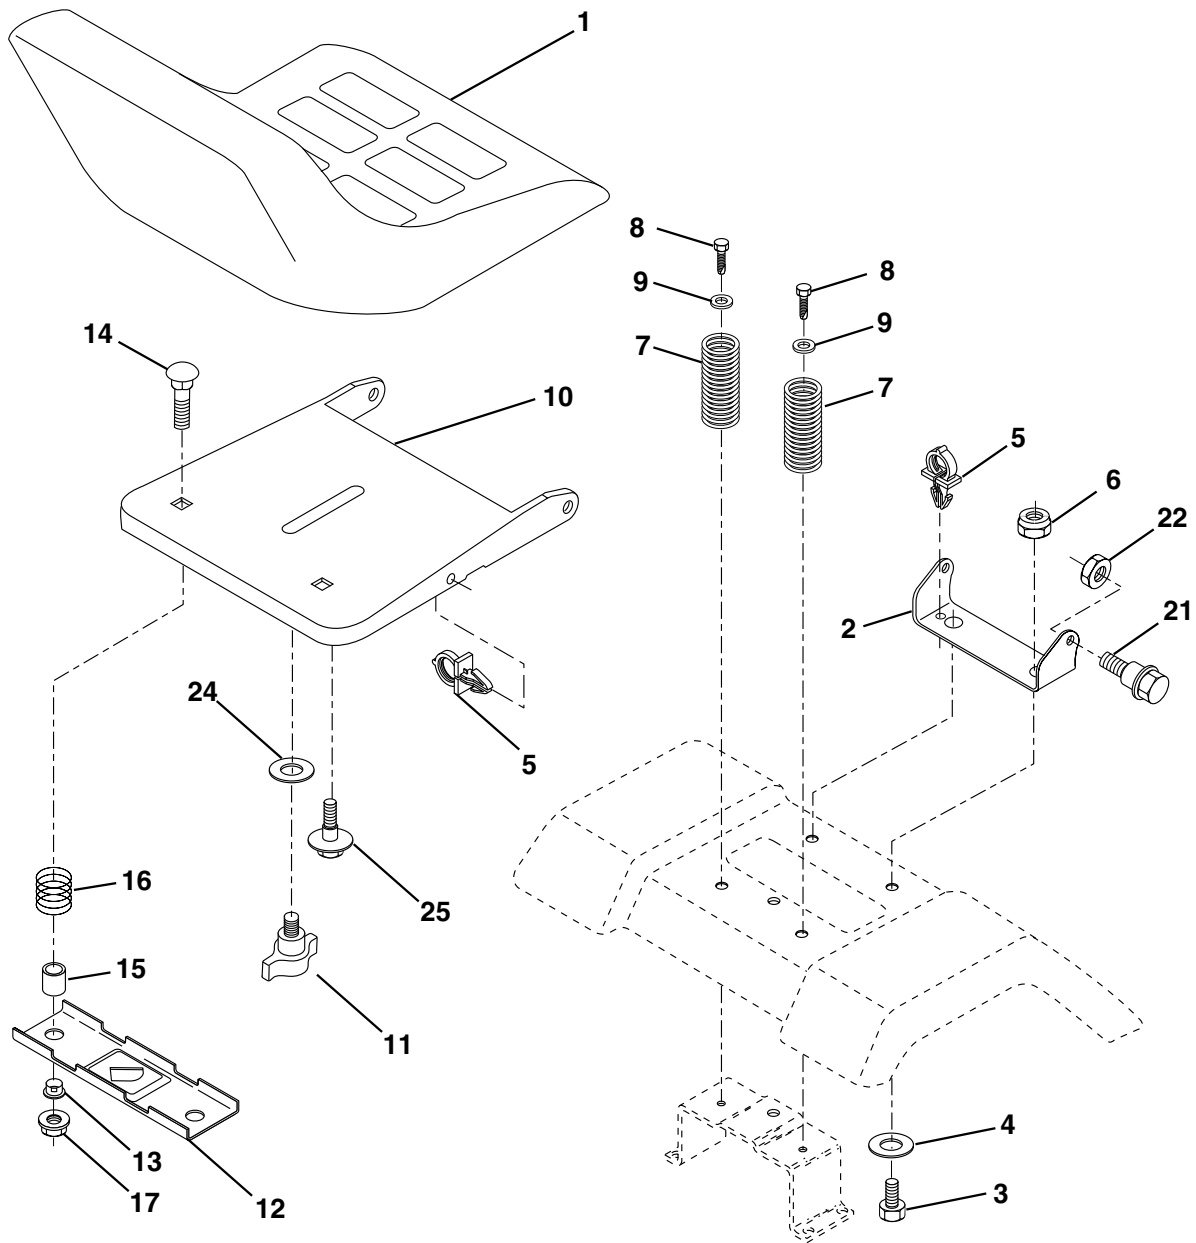

NOTE: All component dimensions given in U. S. inches
1 inch = 25.4 mm

TRACTOR -- MODEL NUMBER 271150

ENGINE

TRACTOR -- MODEL NUMBER 271150

ENGINE

KEY NO.	PART NO.	DESCRIPTION
1	170551	Control Th/ch
2	17720408	Screw Hex Thd Cut 1/4-20 x 1/2
3	-----	Engine Briggs Model 28R707-1147-E1 (Order parts from Engine Manufacturer)
4	137348	Muffler
13	165291	Gasket Eng 1 313 Id Tin Plated
14	148456	Tube Drain Oil Easy
16	11050600	Washer Lock Ext Tooth 3/8
23	169837	Shield Browning
29	137180	Kit Spark Arrestor (Flat Scrn)
31	184900	Tank Fuel Front 1 25
32	140527	Cap Asm Fuel
33	123487X	Clamp Hose Blk
37	137040	Line Fuel 20"
38	181654	Plug Drain Oil Easy
40	124028X	Bushing Snap Nyl Blk Fuel Line
44	17670412	Screw Hexwsh Thdrol 1/4-20 x 3/4
45	17000612	Screw Hex Wsh Thdrol 3/8-16
46	19091416	Washer 9/32 x 7/8 x 16 ga
72	183906	Screw Socket Head 5/16-18 x 1
78	17060620	Screw 3/8-16 x 1-1/4
81	73510400	Nut Keps Hex 1/4-20 UNC

NOTE: All component dimensions given in U. S.
inches 1 inch = 25.4 mm

TRACTOR -- MODEL NUMBER 271150

SEAT ASSEMBLY

KEY PART NO.	PART NO.	DESCRIPTION
1	127427	Seat
2	140551	Bracket Pvt St
3	71110616	Bolt Fin Hex 3/8-16unc x 1
4	19131610	Washer Flat 13/32 x1 x10 Ga
5	145006	Clip Push-In Hinged
6	73800600	Locknut Hex W/Wsh 3/8-16
7	124181X	Spring Seat Cprsn 2 250 Blk
8	17000616	Screw 3/8-16 x 1
9	19131614	Washer 13/32 x 1 x 14 Ga
10	182493	Pan Seat
11	166369	Knob Seat Adj. Wingnut
12	121246X	Bracket Mounting Switch

NOTE: All component dimensions given in U. S. inches 1 inch = 25.4 mm

TRACTOR -- MODEL NUMBER 271150

DECALS

KEY PART NO.	PART NO.	DESCRIPTION
1	177109	Decal Lower Dash
2	176394	Decal Engine
3	171828	Decal Hood
4	171829	Decal Fender
5	145005	Decal Battery Danger
6	186216	Decal Replacement
7	171830	Decal Steering
8	156867	Decal, Oper sdl P/L Gear