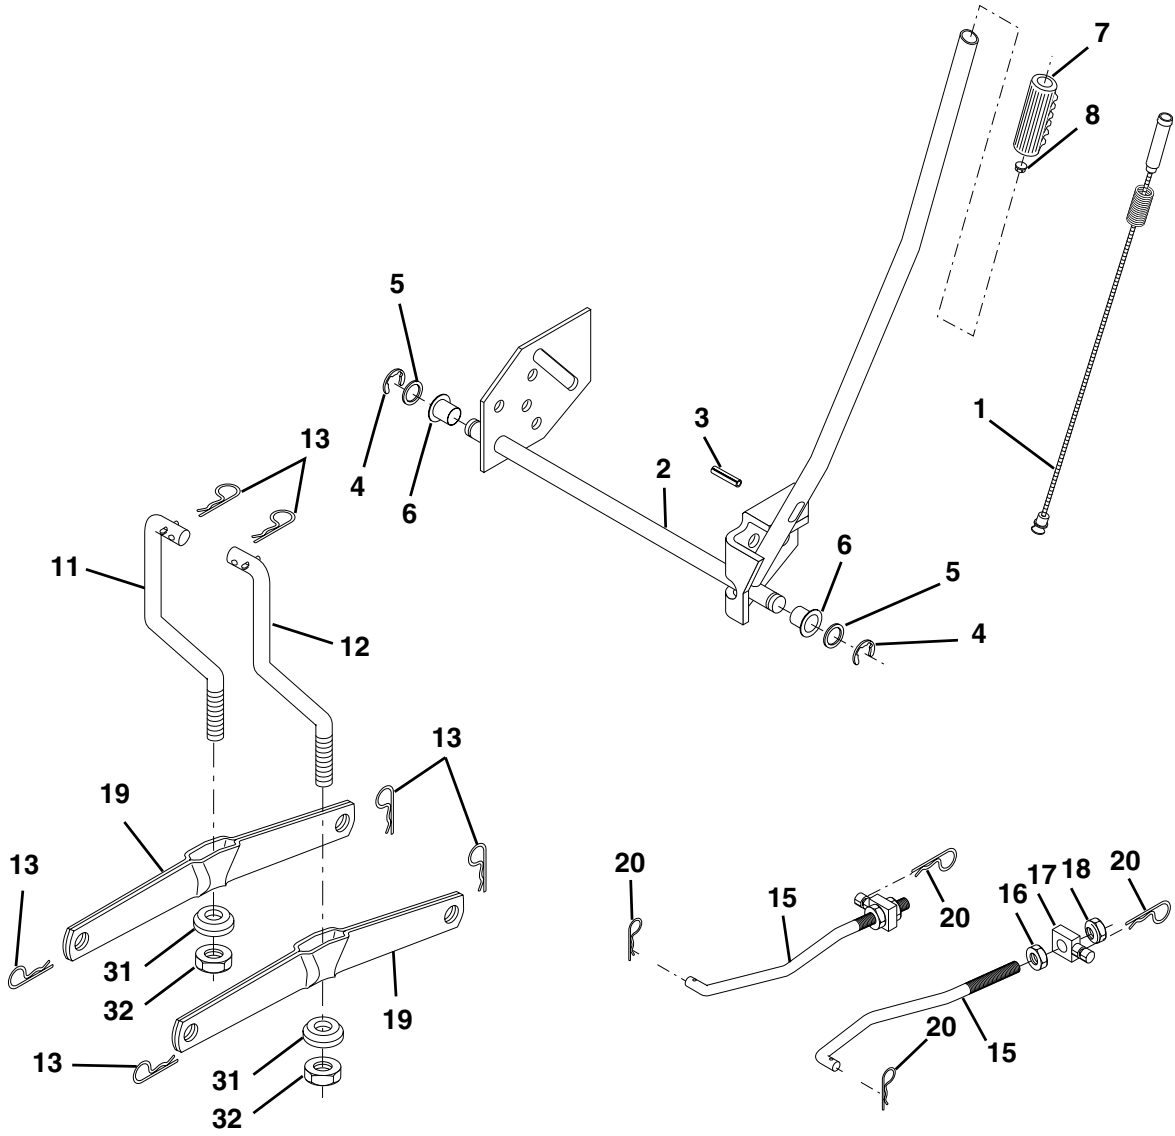

NOTE: All component dimensions given in U. S. inches 1 inch = 25.4 mm

TRACTOR -- MODEL NUMBER 271150

DECALS

KEY PART NO.	PART NO.	DESCRIPTION
1	177109	Decal Lower Dash
2	176394	Decal Engine
3	171828	Decal Hood
4	171829	Decal Fender
5	145005	Decal Battery Danger
6	186216	Decal Replacement
7	171830	Decal Steering
8	156867	Decal, Oper sdl P/L Gear

KEY PART NO.	PART NO.	DESCRIPTION
11	156439	Decal Fender Dnger
12	181249	Decal, Clutch/Brake Eng
13	146046	Decal V-Belt Dr Sch tractor
15	136832	Decal V-Belt sch
--	138311	Decal Handle Lft Height Adjust (Lift Handle)
--	185514	Owner's Manual, English
--	185515	Owner's Manual, Spanish

WHEELS AND TIRES

KEY PART NO.	PART NO.	DESCRIPTION
1	59192	Cap Valve Tire
2	65139	Stem Valve
3	106222X	Tire F Ts 15 X 6 0 - 6 Service
4	59904	Tube Front (Service Item Only)
5	106732X624	Rim Asm 6"front Service
6	278H	Fitting Grease (Front Wheel Only)
7	9040H	Bearing Flange (front Wheel Only)
8	106108X624	Rim Asm 8"rear Service
9	124635X	Tire Rear
10	7152J	Tube Rear (Service Item Only)
11	104757X428	Cap Axle Blk 1 50 X 1 00
--	144334	Sealant, Tire (10 oz. Tube)

NOTE: All component dimensions given in U. S. inches 1 inch = 25.4 mm

TRACTOR -- MODEL NUMBER 271150

LIFT ASSEMBLY

TRACTOR -- MODEL NUMBER 271150

LIFT ASSEMBLY

KEY NO.	PART NO.	DESCRIPTION
1	159460	Wire Asm Inner W/plunger
2	159471	Shaft Asm Lift
3	105767X	Pin Groove 1 500 Zinc
4	12000002	E Ring #5133-62
5	19211621	Washer Pltd 21/32 X 1 X 21ga
6	120183X	Bearing Nylon Blk 629 Id
7	125631X	Grip Handle Fluted Blk
8	122365X	Button Plunger Red
11	139865	Link Lift LH
12	139866	Link Lift RH
13	4939M	Retainer Spring
15	173288	Link Front
16	73350800	Nut Jam Hex 1/2-13 Unc
17	175689	Trunnion Blk Zinc
18	73800800	Nut Lock w/Wsh 1/2-13 UNC
19	139868	Arm Suspension Rear
20	163552	Retainer Spring Zinc
31	169865	Bearing Pvt Lift
32	73540600	Nut Crownlock 3/8-24