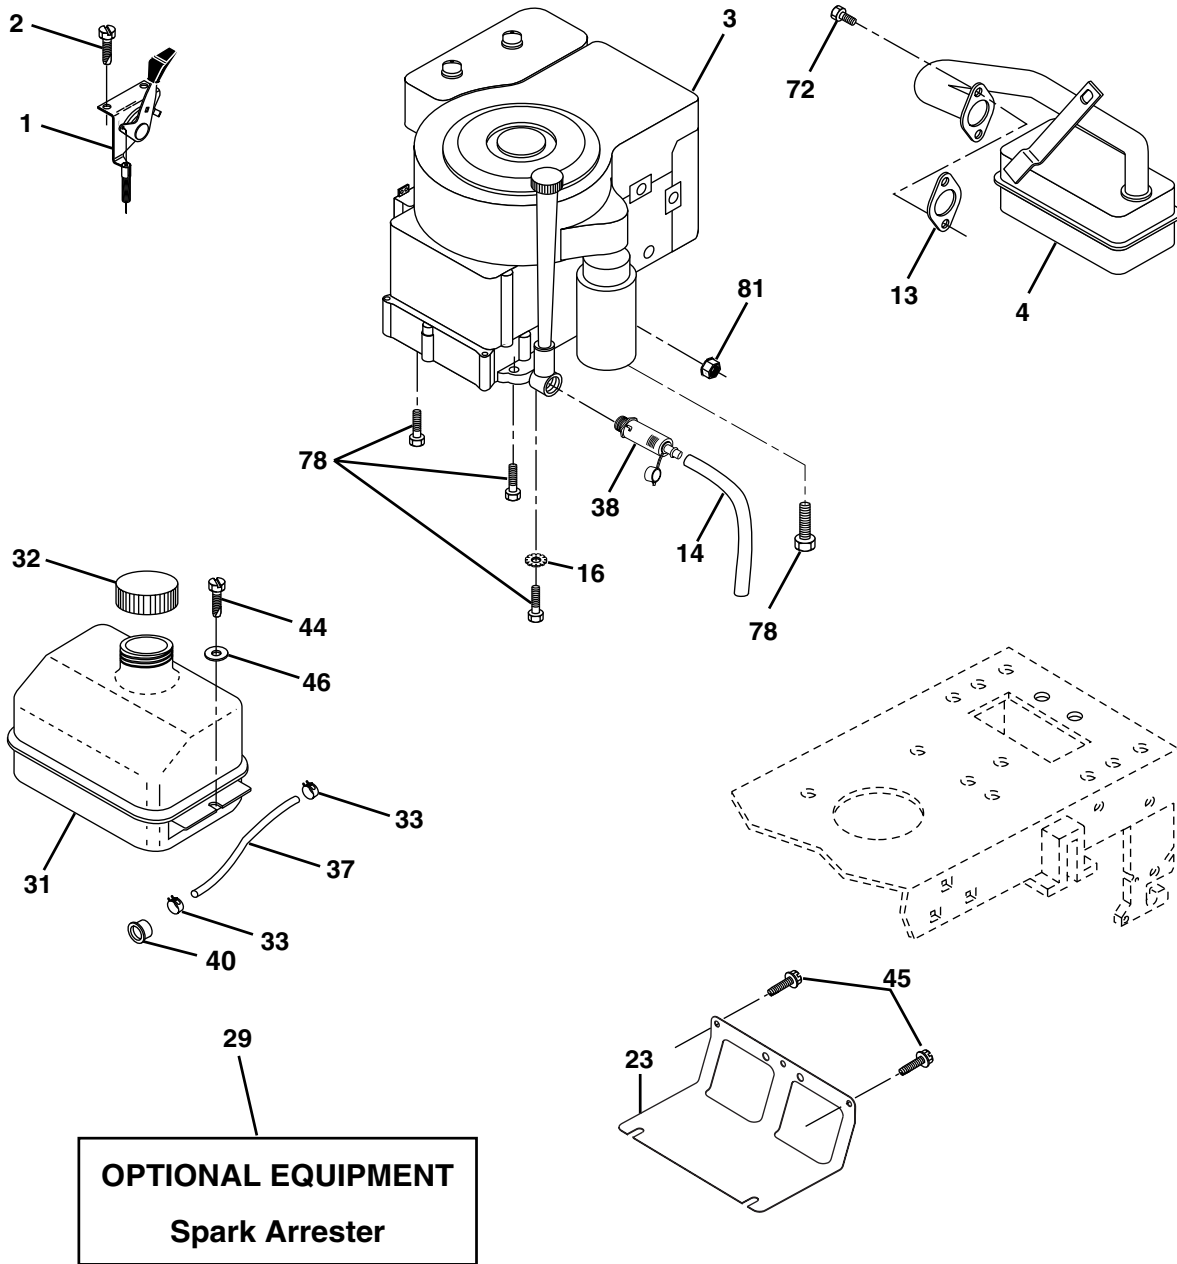

TRACTOR -- MODEL NUMBER 271150

ENGINE

TRACTOR -- MODEL NUMBER 271150

ENGINE

KEY NO.	PART NO.	DESCRIPTION
1	170551	Control Th/ch
2	17720408	Screw Hex Thd Cut 1/4-20 x 1/2
3	-----	Engine Briggs Model 28R707-1147-E1 (Order parts from Engine Manufacturer)
4	137348	Muffler
13	165291	Gasket Eng 1 313 Id Tin Plated
14	148456	Tube Drain Oil Easy
16	11050600	Washer Lock Ext Tooth 3/8
23	169837	Shield Browning
29	137180	Kit Spark Arrestor (Flat Scrn)
31	184900	Tank Fuel Front 1 25
32	140527	Cap Asm Fuel
33	123487X	Clamp Hose Blk
37	137040	Line Fuel 20"
38	181654	Plug Drain Oil Easy
40	124028X	Bushing Snap Nyl Blk Fuel Line
44	17670412	Screw Hexwsh Thdrol 1/4-20 x 3/4
45	17000612	Screw Hex Wsh Thdrol 3/8-16
46	19091416	Washer 9/32 x 7/8 x 16 ga
72	183906	Screw Socket Head 5/16-18 x 1
78	17060620	Screw 3/8-16 x 1-1/4
81	73510400	Nut Keps Hex 1/4-20 UNC

NOTE: All component dimensions given in U. S.
inches 1 inch = 25.4 mm