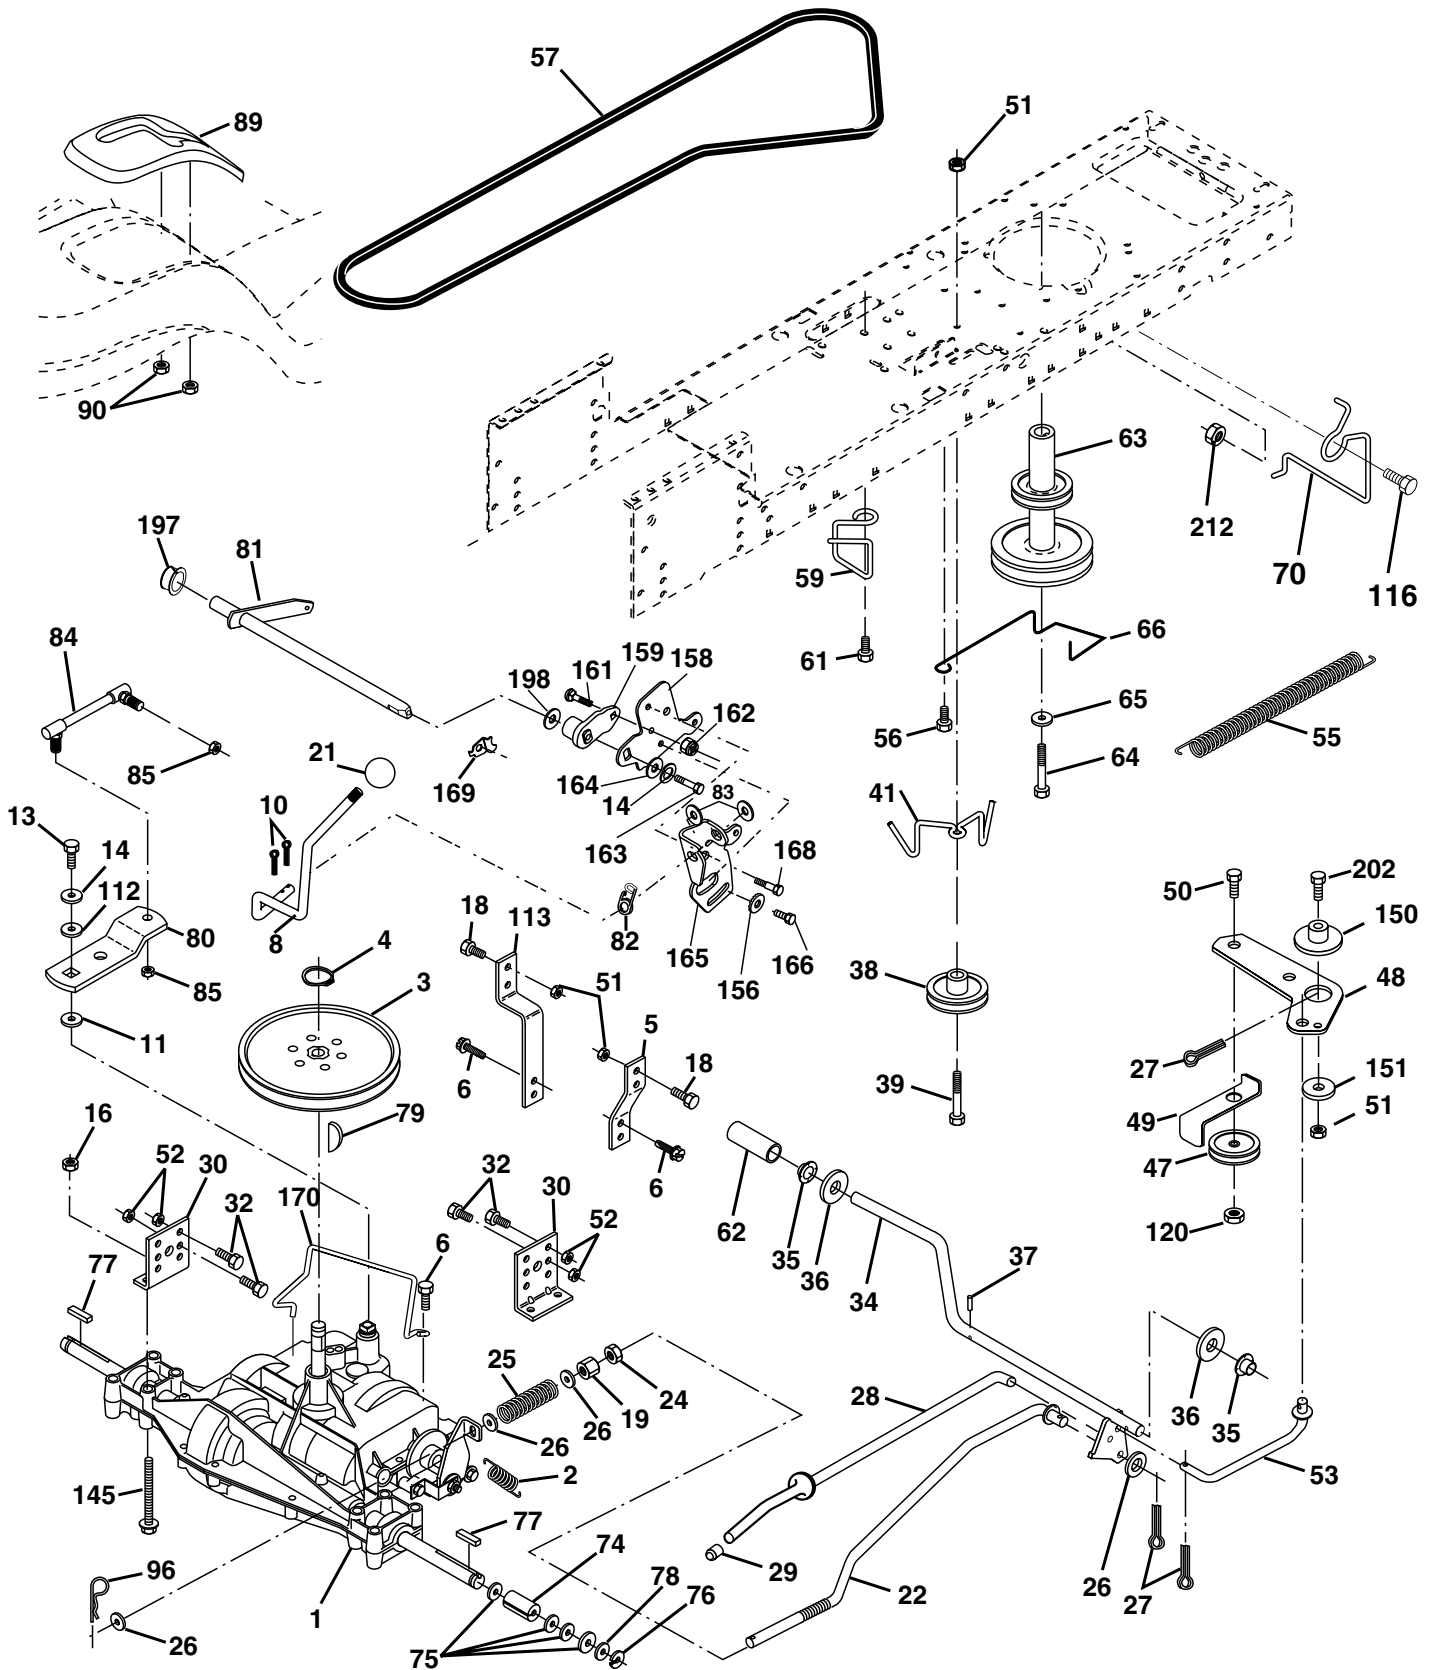

REPAIR PARTS

TRACTOR - - MODEL NUMBER PR1742STE, PRODUCT NO. 954 56 64-92
DRIVE

REPAIR PARTS

TRACTOR - - MODEL NUMBER PR1742STE, PRODUCT NO. 954 56 64-92

DRIVE

KEY NO.	PART NO.	DESCRIPTION	KEY NO.	PART NO.	DESCRIPTION
1	-----	Transaxle Peerless (206-545C) (Order parts from transaxle manufacturer)	63	175410	Engine Pulley
2	146682	Spring Return Brake T/a Zinc	64	71170764	Bolt Hex
3	123666X	Pulley Transaxle 18" tires	65	10040700	Washer Lock Hvy Hlcl Spr 7/16
4	12000028	Ring Retainer # 5100-62	66	154778	Keeper Belt Engine Foolproof
5	121520X	Strap Torque 30 Degrees	69	142432	Screw Hex wsh HiLo 1/4 x 1/2 unc
6	17060512	Screw 5/16-18 X 3/4	70	134683	Guide Belt Mower Drive RH
8	165619	Rod Shift Fender Adjust Lt	74	137057	Spacer Axle
10	76020416	Pin Cotter 1/8 X 1 Cad	75	121749X	Washer 25/32 X 1 1/4 X 16 Ga
11	105701X	Washer Plate Shf 388 Sq Hole	76	12000001	E-ring #5133-75
13	74550412	Bolt 1/4-28 Unf Gr 8 W/Patch	77	123583X	Key Square 2 0 X 1845/ 1865
14	10040400	Washer Lock Hvy Helical	78	121748X	Washer 25/32 X 1-5/8 X 16 Ga
16	73800500	Nut Lock Hex w/ins 5/16-18	79	2228M	Key Woodruff #9 3/16 x 3/4
18	74780616	Bolt, Fin Hex 3/8-16 UNC x 1 Gr. 5	80	145090	Arm Shift
19	73800600	Nut Lock 3/8-16 Unc	81	165592	Shaft Asm Cross Tapered PMST/20
21	140845	Knob	82	123782X	Spring Torsion T/a
22	130804	Rod Brake Blk Zinc 26 840	83	19171216	Washer 17/32 X 3/4 X 16 Ga
24	73350600	Nut Hex Jam 3/8-16 Unc	84	166231	Link Transaxle PMST/20" Zinc
25	106888X	Spring Rod Brake 2 00 Zinc	85	150360	Nut Lock Center 1/4 - 28 FNTHD
26	19131316	Washer 13/32 X 13/16 X 16 Ga	89	169372X428	Console Shift STLT
27	76020412	Pin Cotter 1/8 X 3/4 Cad	96	4497H	Retainer Spring 1"
28	175765	Rod Brake Parking LT/YT	112	19091210	Washer 9/32 x 3/4 x 10 Ga.
29	71673	Cap Brake Parking	113	127285X	Strap Torque LT
30	169592	Bracket Mtg Transaxle	116	72140608	Bolt Rdhd Sq Neck 3/8-16 x 1
32	74760512	Bolt Hex Hd 5/16-18unc X 3/4	120	73900600	Nut Lock Flg. 3/8-16 Unc
34	175578	Shaft Asm Pedal Foot	145	74490540	Bolt Hex FLGHD 5/16-18 Gr. 5
35	120183X	Bearing Nylon Blk 629 Id	150	175456	Spacer Retainer
36	19211616	Washer 21/32 X 1 X 16 Ga	151	19133210	Washer 13/32 x 2 x 10
37	1572H	Pin Roll 3/16 X 1"	156	166002	Washer Srrted 5/16ID x 1.125
38	179114	Pulley Composite Flat	158	165589	Bracket Shift Mount
39	74760648	Bolt Fin Hex 3/8-16 unc X 3	159	165494	Hub Tapered Flange Shift Lt
41	175556	Keeper Belt Flat Idler	161	72140406	Bolt Rdhd Sqnc 1/4-20 x 3/4 Gr
47	127783	Pulley Idler V Groove Plastic	162	73680400	Nut Crownlock 1/4-20 Unc
48	154407	Bellcrank Asm	163	74780416	Bolt Hex Fin 1/4-20 Unc x 1 Gr 5
49	123205X	Retainer Belt Style Spring	164	19091010	Washer 5/8 x .281 x 10 Ga
50	74760624	Bolt Hex Hd 3/8-16unc X 1-1/2	165	165623	Bracket Pivot Lever
51	73680600	Nut Crownlock 3/8-16 Unc	166	166880	Screw 5/16-18 x 5/8
52	73680500	Nut Crownlock 5/16-18 Unc	168	165492	Bolt Shoulder 5/16-18 x .561
53	105710X	Link Clutch	169	165580	Plate Fastening
55	105709X	Spring Return Clutch 6 75	170	178394	Keeper Belt Transaxle Gear
56	17060620	Screw 3/8-16 x 1-1/4	197	169613	Nyliner Snap-In
57	130801	V-Belt Ground Drive 95 25	198	169593	Washer Nyliner
59	169691	Keeper Belt Span Ctr	202	72110612	Bolt Carr Sh 3/8-16 x 1-1/2 Gr. 5
61	17120614	Screw 3/8-16 x .875	212	145212	Nut Hexflange Lock
62	8883R	Cover Pedal Blk Round			

NOTE: All component dimensions given in U.S. inches
1 inch = 25.4 mm