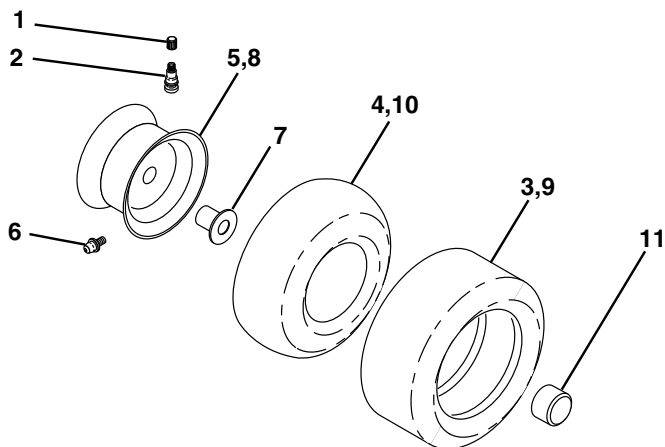

NOTE: All component dimensions given in U.S. inches
1 inch = 25.4 mm

REPAIR PARTS

TRACTOR - - MODEL NUMBER PR1742STE, PRODUCT NO. 954 56 64-92
DECALS

KEY NO.	PART NO.	DESCRIPTION	KEY NO.	PART NO.	DESCRIPTION
1	156369	Decal Oper	14	160396	Decal V-Belt Schematic
2	176305	Decal Fender Side	16	176307	Decal Hood Rh
3	176308	Decal Hood LH	18	173587	Decal Fender Reflector RH
4	178206	Decal Side Panel Logo	19	173589	Decal Fender Reflector LH
5	180436	Decal HP Engine	20	145005	Decal Bat Dan/Psn
6	179128	Decal Deck "B" 42"	--	179768X428	Pad Footrest LH
8	170563	Decal Warning Multi-Language	--	179769X428	Pad Footrest RH
9	172740	Decal Fender Logo	--	138311	Decal Handle Lft Height Adjust
10	157140	Decal Fender Danger E/F	--	182490	Manual Owner's (English)
11	172743	Decal Ins Strg Whl	--	182491	Manual Owner's (French)

WHEELS AND TIRES

KEY NO.	PART NO.	DESCRIPTION
1	59192	Cap Valve Tire
2	65139	Stem Valve
3	170455	Tire F Ts 15 X 6 0 - 6 Service
4	59904	Tube Front (Service Item Only)
5	106732X421	Rim Asm 6"front Service
6	278H	Fitting Grease (Front Wheel Only)
7	9040H	Bearing Flange (Front Wheel Only)
8	106108X421	Rim Asm 8"rear Service
9	170456	Tire R Ts 20x10-8 C Service
10	7152J	Tube Rear (Service Item Only)
11	104757X421	Cap Axle 1 50 X 1 00
--	144334	Sealant, Tire (10 oz. Tube)