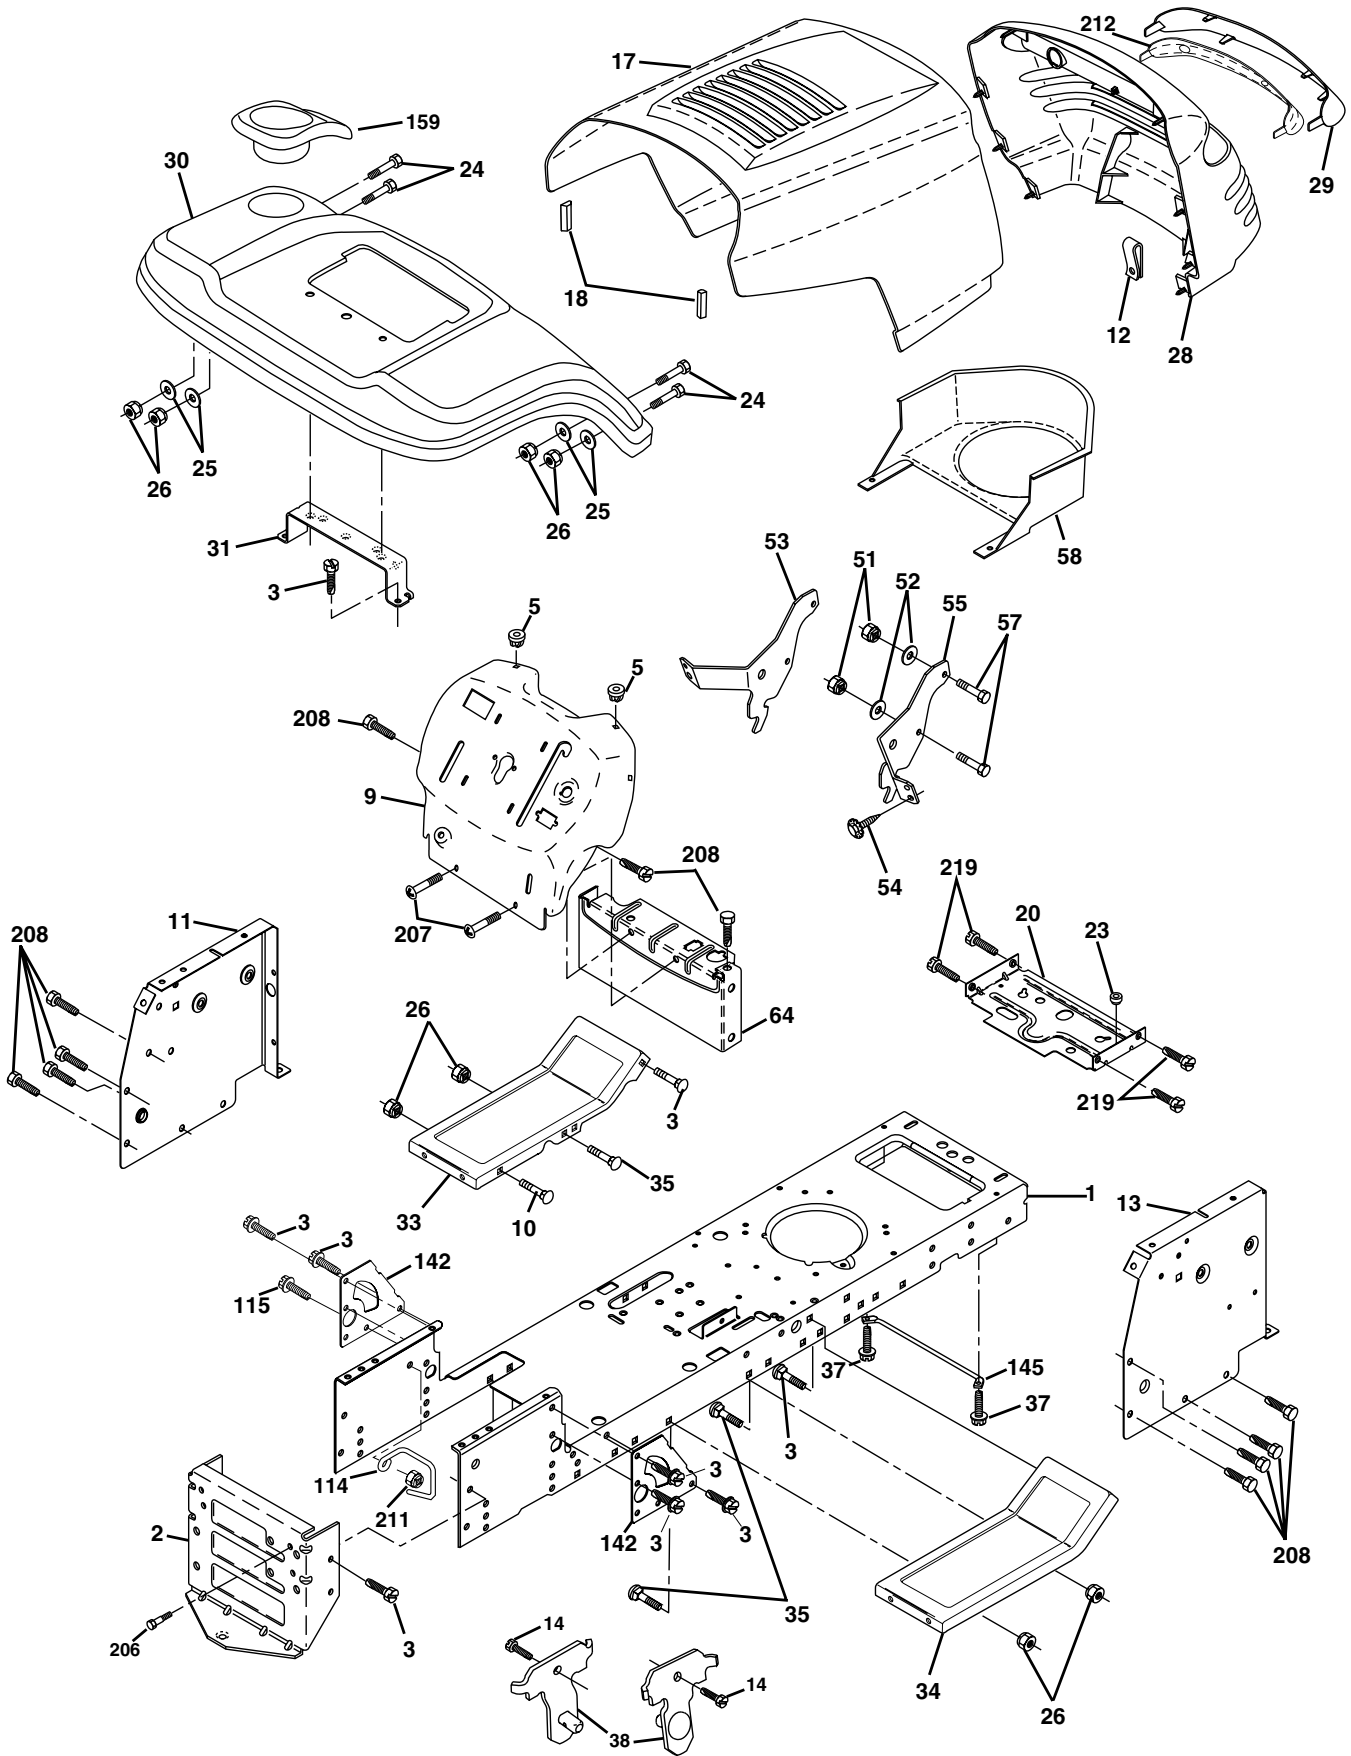

REPAIR PARTS

TRACTOR - - MODEL NUMBER PR1742STE, PRODUCT NO. 954 56 64-92
ELECTRICAL

REPAIR PARTS

TRACTOR - - MODEL NUMBER PR1742STE, PRODUCT NO. 954 56 64-92
ELECTRICAL

KEY NO.	PART NO.	DESCRIPTION
1	163465	Battery 12 Volt 28 Amp
2	74760412	Bolt Hex Hd 1/4-20unc X 3/4
8	176689	Battery Box
16	176138	Switch Interlock Push-In
21	175685	Harness Socket Light
22	4152J	Bulb, Light # 1156
24	4799J	Cable Battery
25	146147	Cable Battery 6 Ga Red w/16 wire
26	175158	Fuse
27	73510400	Nut Keps Hex 1/4-20 Unc
28	4207J	Cable Ground 6ga 12 black
29	121305X	Switch Plunger Nc Gray
30	175566	Switch Ign
33	140401	Key Ign Molded Generic
40	179720	Harness Ign
41	71110408	Bolt Fin Hex 1/4-20uncx 1/2
42	131563	Cover Terminal Red
43	178861	Solenoid
45	121433X	Ammeter Rectangular
52	141940	Protection Loop
90	180449	Cover Terminal

NOTE: All component dimensions given in U.S. inches
1 inch = 25.4 mm

REPAIR PARTS

TRACTOR - - MODEL NUMBER PR1742STE, PRODUCT NO. 954 56 64-92
CHASSIS AND ENCLOSURES

REPAIR PARTS

TRACTOR - - MODEL NUMBER PR1742STE, PRODUCT NO. 954 56 64-92 CHASSIS AND ENCLOSURES

NOTE: All component dimensions given in U.S. inches
1 inch = 25.4 mm

REPAIR PARTS

TRACTOR - - MODEL NUMBER PR1742STE, PRODUCT NO. 954 56 64-92
DRIVE

REPAIR PARTS

TRACTOR - - MODEL NUMBER PR1742STE, PRODUCT NO. 954 56 64-92

NOTE: All component dimensions given in U.S. inches
1 inch = 25.4 mm

REPAIR PARTS

TRACTOR - - MODEL NUMBER PR1742STE, PRODUCT NO. 954 56 64-92 SEAT ASSEMBLY

KEY NO.	PART NO.	DESCRIPTION
1	171683	Seat
2	140551	Bracket Pivot Seat 8 720
3	71110616	Bolt Fin Hex 3/8-16 Unc X 1
4	19131610	Washer 13/32 X 1 X 10 Ga
5	145006	Clip Push-In
6	73800600	Nut Hex w/Ins. 3/8-16 Unc
7	124181X	Spring Seat Cprsn 2 250 Blk Zi
8	17000616	Screw 3/8-16 X 1.5
9	19131614	Washer 13/32 X 1 X 14 Ga.
10	174894	Pan Seat
11	166369	Knob Seat