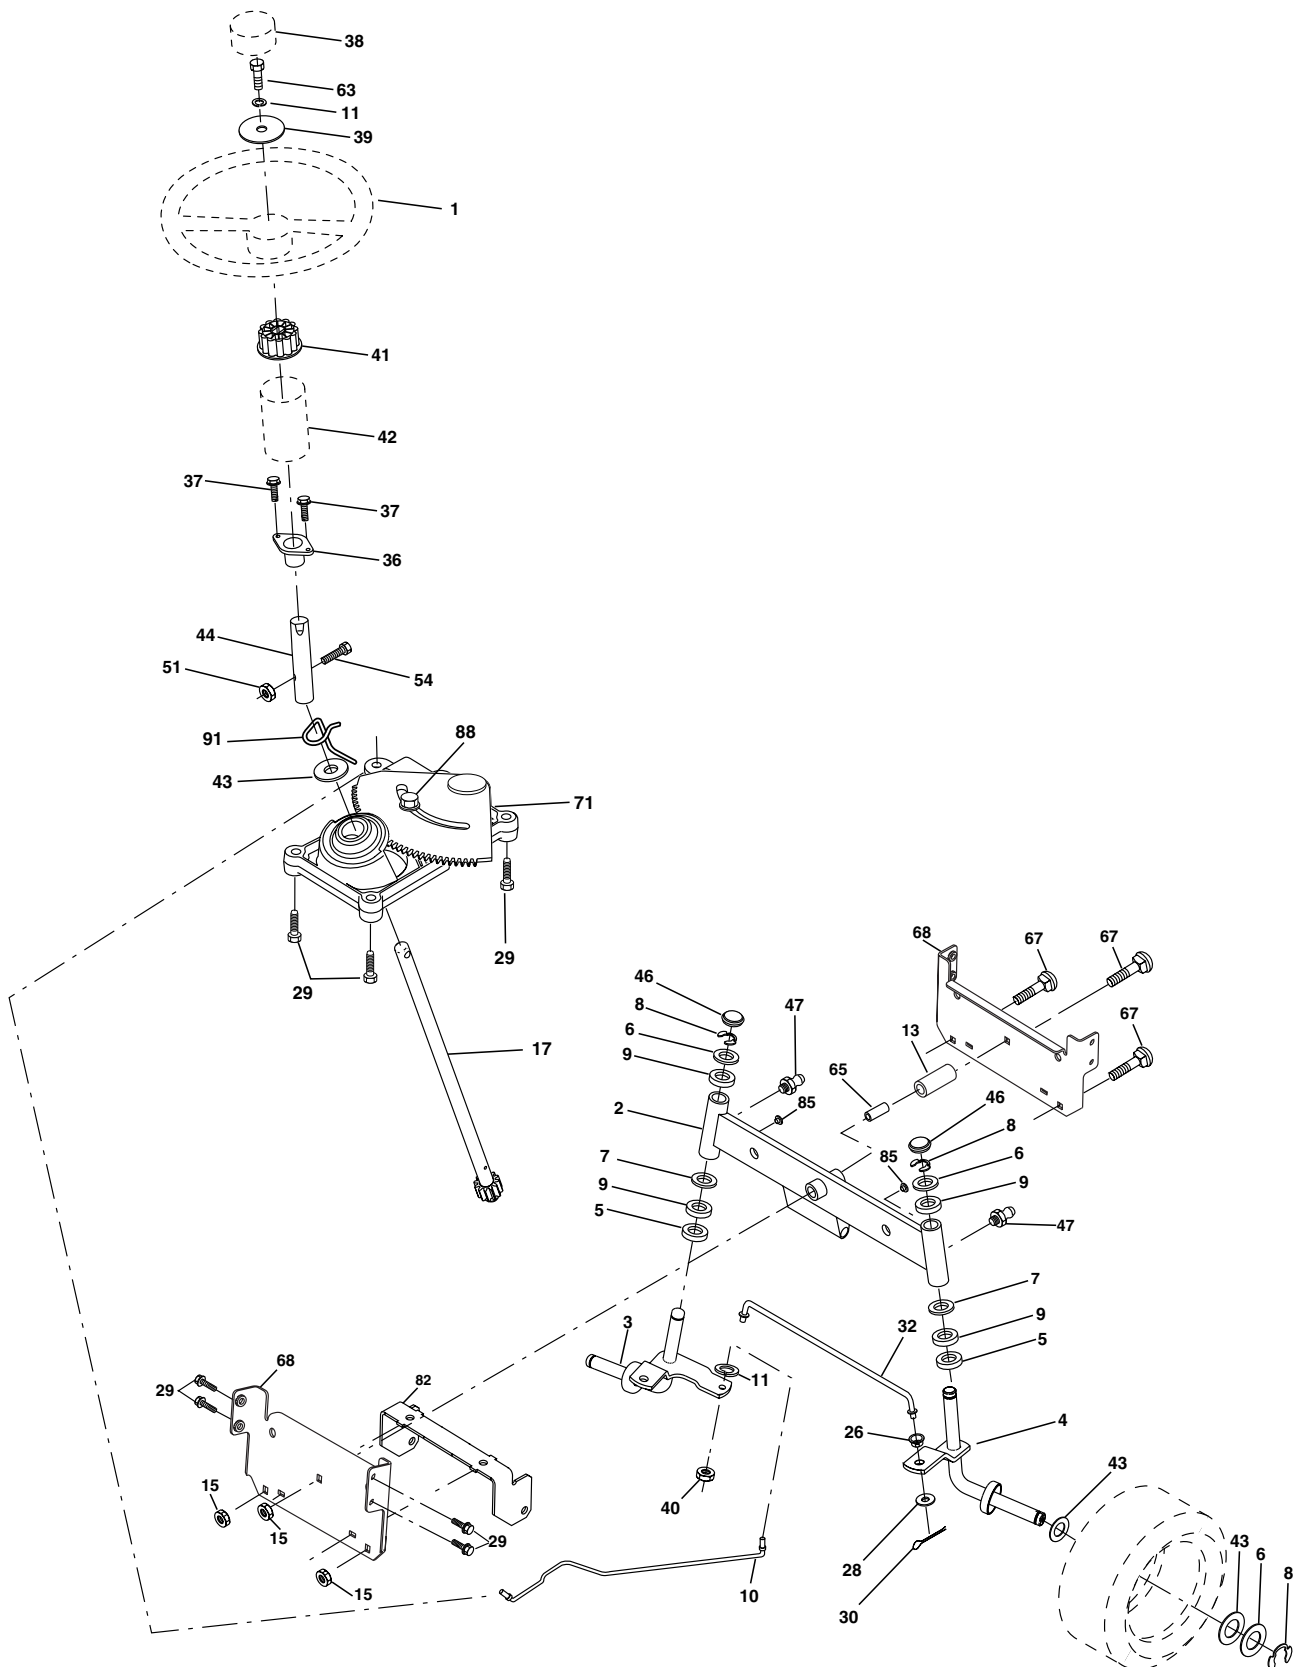

NOTE: All component dimensions given in U.S. inches
1 inch = 25.4 mm

REPAIR PARTS

TRACTOR - - MODEL NUMBER PR1742STE, PRODUCT NO. 954 56 64-92
DRIVE

REPAIR PARTS

TRACTOR - - MODEL NUMBER PR1742STE, PRODUCT NO. 954 56 64-92

NOTE: All component dimensions given in U.S. inches
1 inch = 25.4 mm

REPAIR PARTS

TRACTOR - - MODEL NUMBER PR1742STE, PRODUCT NO. 954 56 64-92 STEERING ASSEMBLY

REPAIR PARTS

TRACTOR - - MODEL NUMBER PR1742STE, PRODUCT NO. 954 56 64-92 STEERING ASSEMBLY

NOTE: All component dimensions given in U.S. inches
1 inch = 25.4 mm

REPAIR PARTS

TRACTOR - - MODEL NUMBER PR1742STE, PRODUCT NO. 954 56 64-92 SEAT ASSEMBLY

KEY NO.	PART NO.	DESCRIPTION
1	171683	Seat
2	140551	Bracket Pivot Seat 8 720
3	71110616	Bolt Fin Hex 3/8-16 Unc X 1
4	19131610	Washer 13/32 X 1 X 10 Ga
5	145006	Clip Push-In
6	73800600	Nut Hex w/Ins. 3/8-16 Unc
7	124181X	Spring Seat Cprsn 2 250 Blk Zi
8	17000616	Screw 3/8-16 X 1.5
9	19131614	Washer 13/32 X 1 X 14 Ga.
10	174894	Pan Seat
11	166369	Knob Seat

NOTE: All component dimensions given in U.S. inches
1 inch = 25.4 mm

REPAIR PARTS

TRACTOR - - MODEL NUMBER PR1742STE, PRODUCT NO. 954 56 64-92
DECALS

KEY NO.	PART NO.	DESCRIPTION	KEY NO.	PART NO.	DESCRIPTION
1	156369	Decal Oper	14	160396	Decal V-Belt Schematic
2	176305	Decal Fender Side	16	176307	Decal Hood Rh
3	176308	Decal Hood LH	18	173587	Decal Fender Reflector RH
4	178206	Decal Side Panel Logo	19	173589	Decal Fender Reflector LH
5	180436	Decal HP Engine	20	145005	Decal Bat Dan/Psn
6	179128	Decal Deck "B" 42"	--	179768X428	Pad Footrest LH
8	170563	Decal Warning Multi-Language	--	179769X428	Pad Footrest RH
9	172740	Decal Fender Logo	--	138311	Decal Handle Lft Height Adjust
10	157140	Decal Fender Danger E/F	--	182490	Manual Owner's (English)
11	172743	Decal Ins Strg Whl	--	182491	Manual Owner's (French)