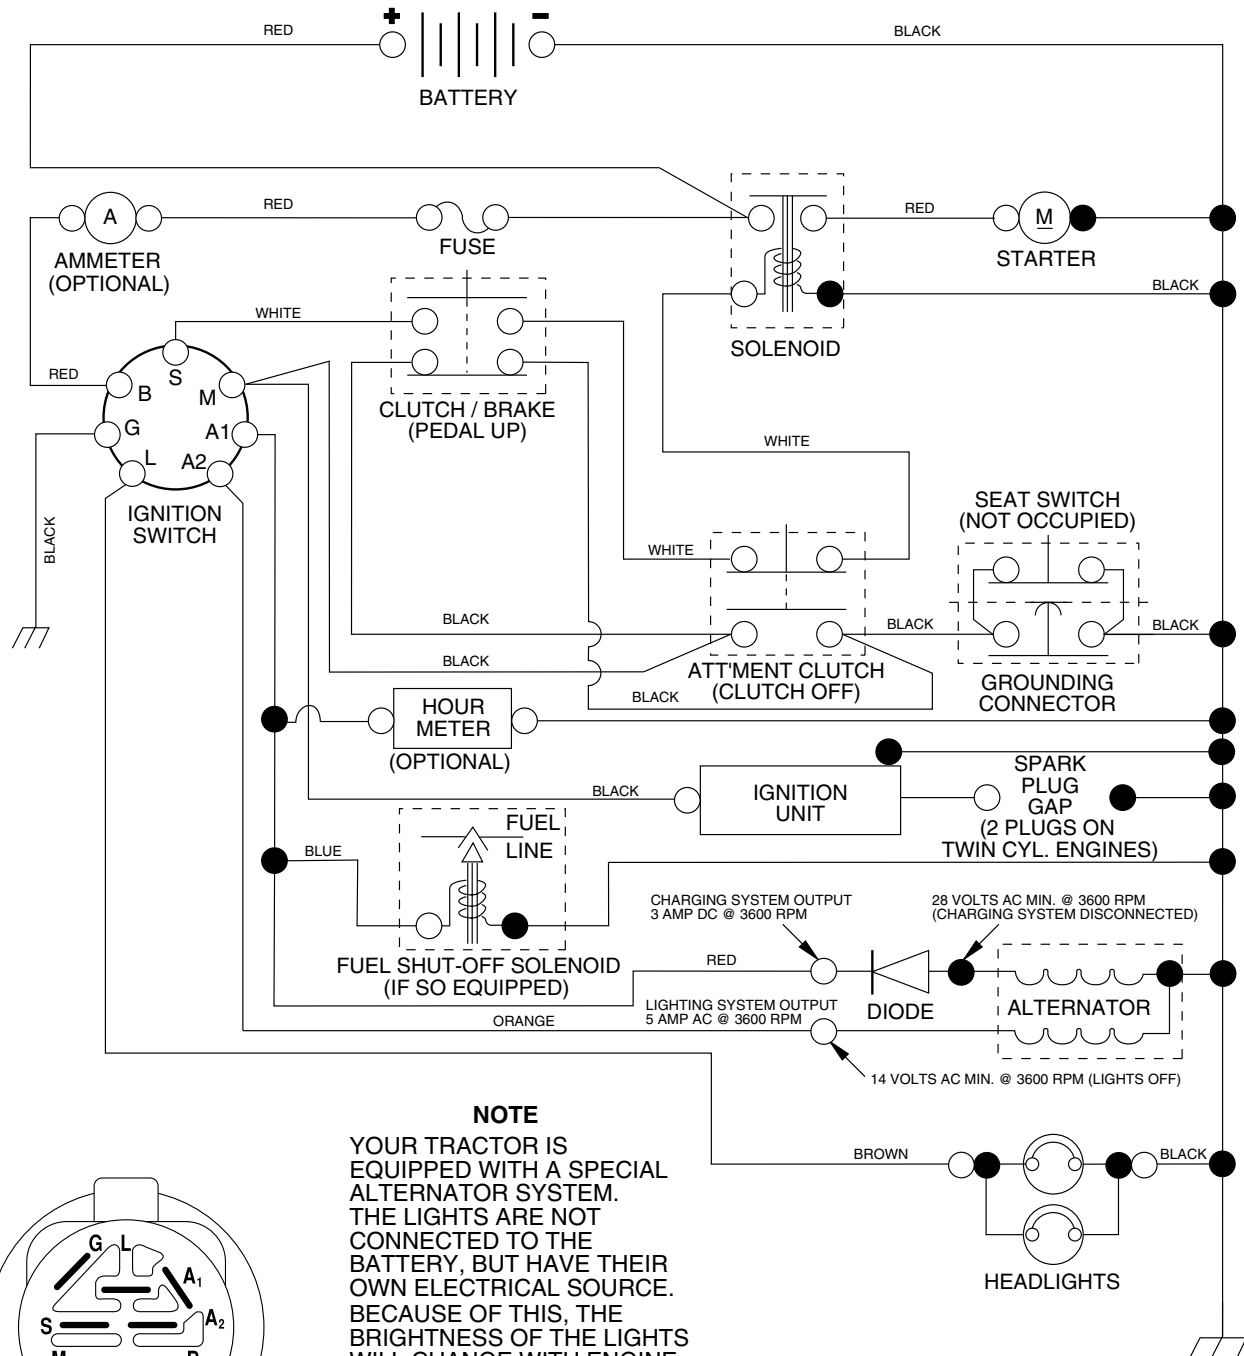

TRACTOR - - MODEL NUMBER PR1742STE, PRODUCT NO. 954 56 64-92

SCHEMATIC

NOTE

YOUR TRACTOR IS EQUIPPED WITH A SPECIAL ALTERNATOR SYSTEM. THE LIGHTS ARE NOT CONNECTED TO THE BATTERY, BUT HAVE THEIR OWN ELECTRICAL SOURCE. BECAUSE OF THIS, THE BRIGHTNESS OF THE LIGHTS WILL CHANGE WITH ENGINE SPEED. AT IDLE THE LIGHTS WILL DIM. AS THE ENGINE IS SPEEDED UP, THE LIGHTS WILL BECOME THEIR BRIGHTEST.

IGNITION SWITCH

POSITION	CIRCUIT	"MAKE"
OFF	M+G+A1	NONE
RUN/LIGHT	B+A1	A2+L
RUN	B+A1	NONE
START	B + S + A1	NONE

WIRING INSULATED CLIPS

NOTE: IF WIRING INSULATED CLIPS WERE REMOVED FOR SERVICING OF UNIT, THEY SHOULD BE REPLACED TO PROPERLY SECURE YOUR WIRING.

REPAIR PARTS

TRACTOR - - MODEL NUMBER PR1742STE, PRODUCT NO. 954 56 64-92
ELECTRICAL

REPAIR PARTS

TRACTOR - - MODEL NUMBER PR1742STE, PRODUCT NO. 954 56 64-92
ELECTRICAL

KEY NO.	PART NO.	DESCRIPTION
1	163465	Battery 12 Volt 28 Amp
2	74760412	Bolt Hex Hd 1/4-20unc X 3/4
8	176689	Battery Box
16	176138	Switch Interlock Push-In
21	175685	Harness Socket Light
22	4152J	Bulb, Light # 1156
24	4799J	Cable Battery
25	146147	Cable Battery 6 Ga Red w/16 wire
26	175158	Fuse
27	73510400	Nut Keps Hex 1/4-20 Unc
28	4207J	Cable Ground 6ga 12 black
29	121305X	Switch Plunger Nc Gray
30	175566	Switch Ign
33	140401	Key Ign Molded Generic
40	179720	Harness Ign
41	71110408	Bolt Fin Hex 1/4-20uncx 1/2
42	131563	Cover Terminal Red
43	178861	Solenoid
45	121433X	Ammeter Rectangular
52	141940	Protection Loop
90	180449	Cover Terminal