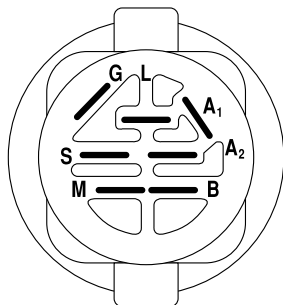

IGNITION SWITCH

POSITION	CIRCUIT	"MAKE"
OFF	M+G+A1	NONE
RUN/LIGHT	B+A1	A2+L
RUN	B+A1	NONE
START	B + S + A1	NONE

WIRING INSULATED CLIPS

NOTE: IF WIRING INSULATED CLIPS WERE REMOVED FOR SERVICING OF UNIT, THEY SHOULD BE REPLACED TO PROPERLY SECURE YOUR WIRING.

NOTE: All component dimensions given in U.S. inches
1 inch = 25.4 mm

REPAIR PARTS

TRACTOR - - MODEL NUMBER PR1742STE, PRODUCT NO. 954 56 64-92
ENGINE

KEY NO.	PART NO.	DESCRIPTION
1	170551	Control Th/ch Flag
2	17720408	Screw Hex Thd Cut 1/4-20 1/2
3	-----	Engine, Briggs Model 31G777 (Order Parts From Engine Manufacturer)
4	137352	Muffler Exhaust
11	10040500	Washer Lock 5/16
13	165291	Gasket Muffler
14	148456	Tube Drain Oil Easy
23	169837	Shield Brn/Dbr Guard
29	137180	Arrestor Spark
31	180645	Tank Fuel Front 2 00
32	140527	Cap Fuel
33	123487X	Clamp Hose Black
37	137040	Line Fuel 20"
38	148315	Plug Drain Oil Easy
40	124028X	Bushing Snap Nyl Blk Fuel Line
41	139277	Stem Tank Fuel
44	17670412	Screw Hex wsh Thdrol 1/4-20x3/4
45	17000612	Screw Hex Wsh Thdrol 3/8-16 x 3/4
46	19091416	Washer 9/32 X 7/8 X 16 Ga
62	11050600	Washer Lock Ext Tooth 3/8
72	71070512	Screw Hex 5/16-18 x 3/4
78	17060620	Screw 3/8-16 x 1-1/4
81	73510400	Nut Keps Hex 1/4-20 Unc
112	3645J	Bushing

NOTE: All component dimensions given in U.S. inches
1 inch = 25.4 mm

REPAIR PARTS

TRACTOR - - MODEL NUMBER PR1742STE, PRODUCT NO. 954 56 64-92
MOWER LIFT

REPAIR PARTS

TRACTOR - - MODEL NUMBER PR1742STE, PRODUCT NO. 954 56 64-92
MOWER LIFT