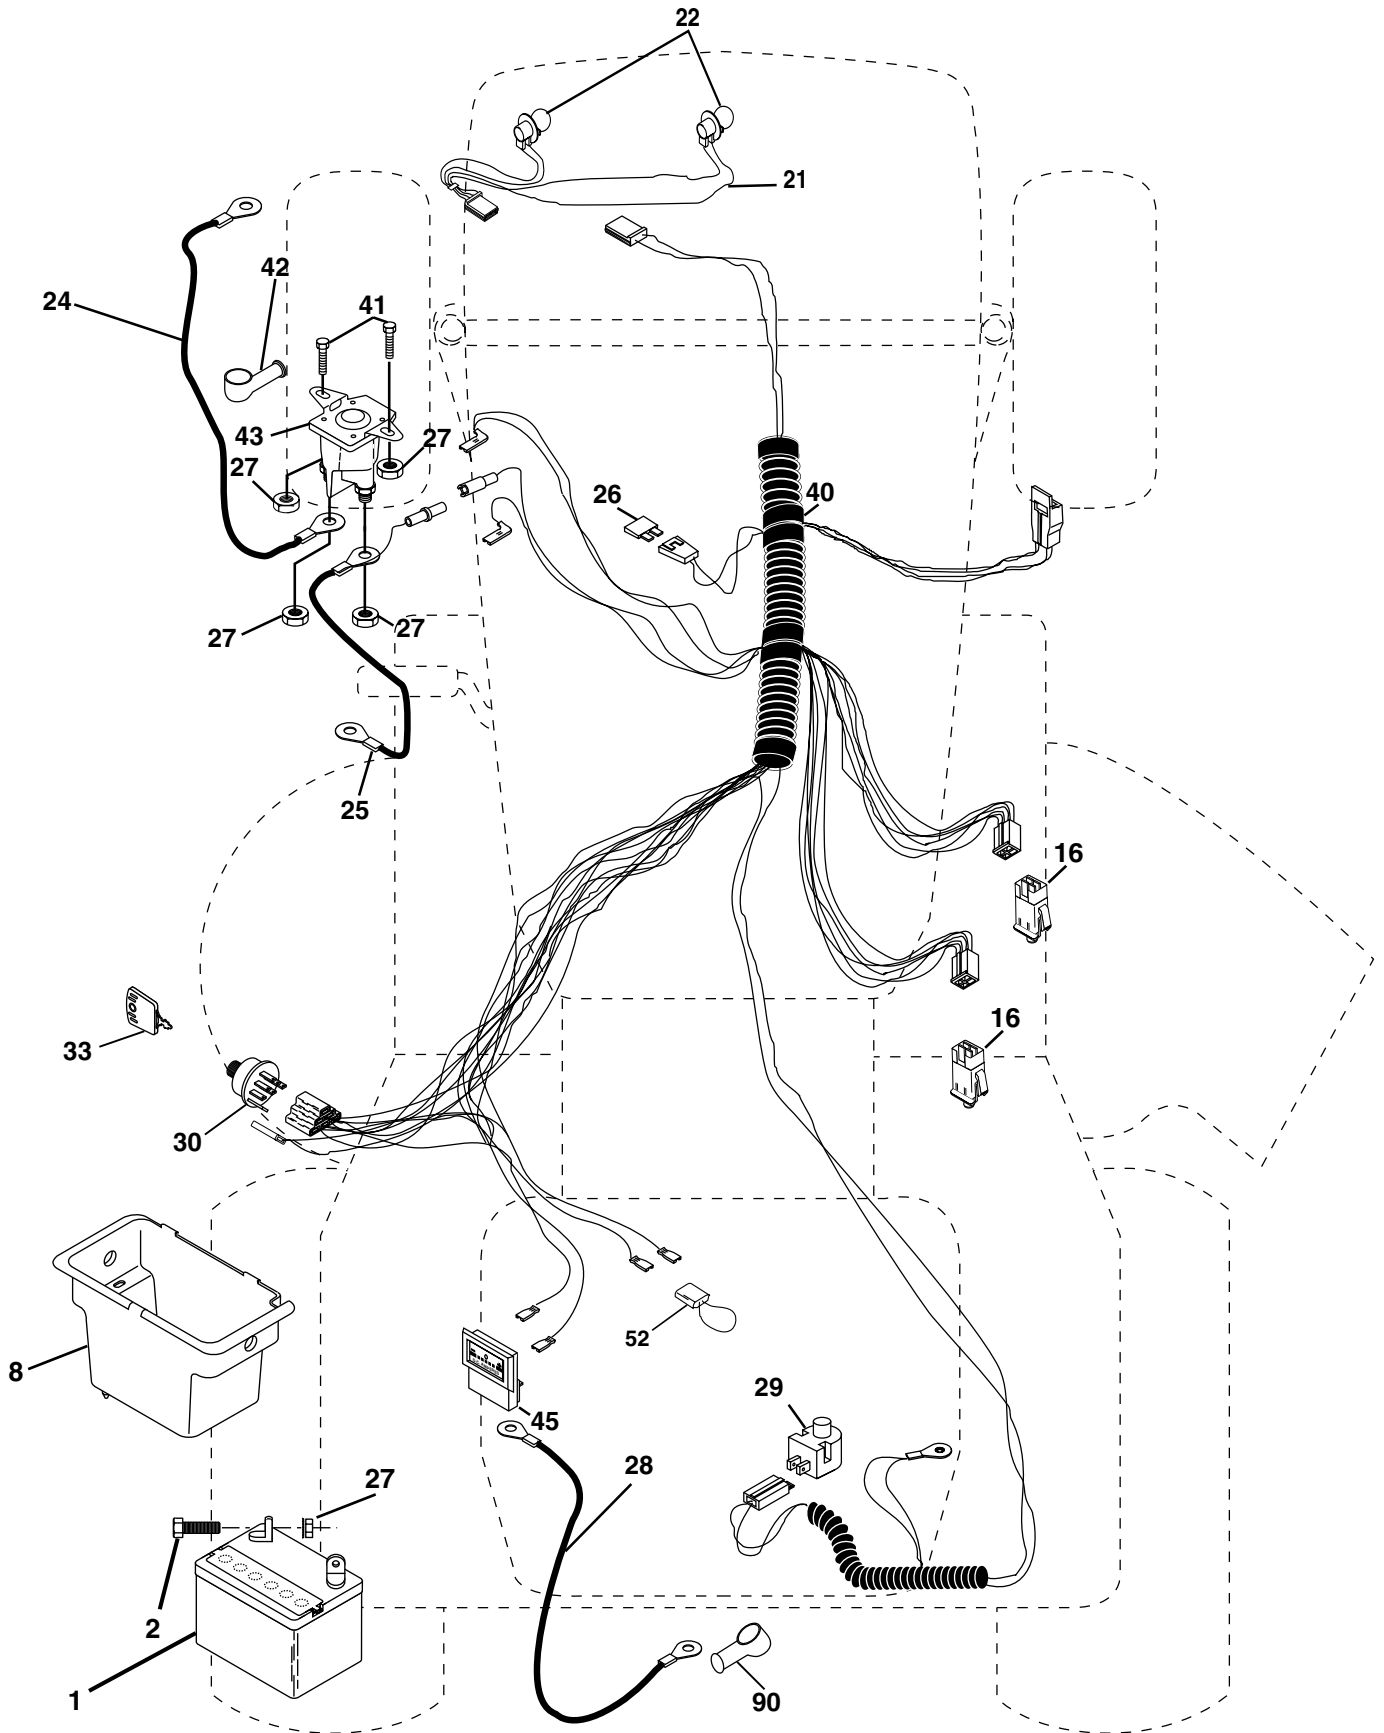

IGNITION SWITCH

POSITION	CIRCUIT	"MAKE"
OFF	M+G+A1	NONE
RUN/LIGHT	B+A1	A2+L
RUN	B+A1	NONE
START	B + S + A1	NONE

WIRING INSULATED CLIPS

NOTE: IF WIRING INSULATED CLIPS WERE REMOVED FOR SERVICING OF UNIT, THEY SHOULD BE REPLACED TO PROPERLY SECURE YOUR WIRING.

REPAIR PARTS

TRACTOR - - MODEL NUMBER PR1742STE, PRODUCT NO. 954 56 64-92
ELECTRICAL

REPAIR PARTS

TRACTOR - - MODEL NUMBER PR1742STE, PRODUCT NO. 954 56 64-92
ELECTRICAL

KEY NO.	PART NO.	DESCRIPTION
1	163465	Battery 12 Volt 28 Amp
2	74760412	Bolt Hex Hd 1/4-20unc X 3/4
8	176689	Battery Box
16	176138	Switch Interlock Push-In
21	175685	Harness Socket Light
22	4152J	Bulb, Light # 1156
24	4799J	Cable Battery
25	146147	Cable Battery 6 Ga Red w/16 wire
26	175158	Fuse
27	73510400	Nut Keps Hex 1/4-20 Unc
28	4207J	Cable Ground 6ga 12 black
29	121305X	Switch Plunger Nc Gray
30	175566	Switch Ign
33	140401	Key Ign Molded Generic
40	179720	Harness Ign
41	71110408	Bolt Fin Hex 1/4-20uncx 1/2
42	131563	Cover Terminal Red
43	178861	Solenoid
45	121433X	Ammeter Rectangular
52	141940	Protection Loop
90	180449	Cover Terminal

NOTE: All component dimensions given in U.S. inches
1 inch = 25.4 mm

REPAIR PARTS

TRACTOR - - MODEL NUMBER PR1742STE, PRODUCT NO. 954 56 64-92 SEAT ASSEMBLY

KEY NO.	PART NO.	DESCRIPTION
1	171683	Seat
2	140551	Bracket Pivot Seat 8 720
3	71110616	Bolt Fin Hex 3/8-16 Unc X 1
4	19131610	Washer 13/32 X 1 X 10 Ga
5	145006	Clip Push-In
6	73800600	Nut Hex w/Ins. 3/8-16 Unc
7	124181X	Spring Seat Cprsn 2 250 Blk Zi
8	17000616	Screw 3/8-16 X 1.5
9	19131614	Washer 13/32 X 1 X 14 Ga.
10	174894	Pan Seat
11	166369	Knob Seat