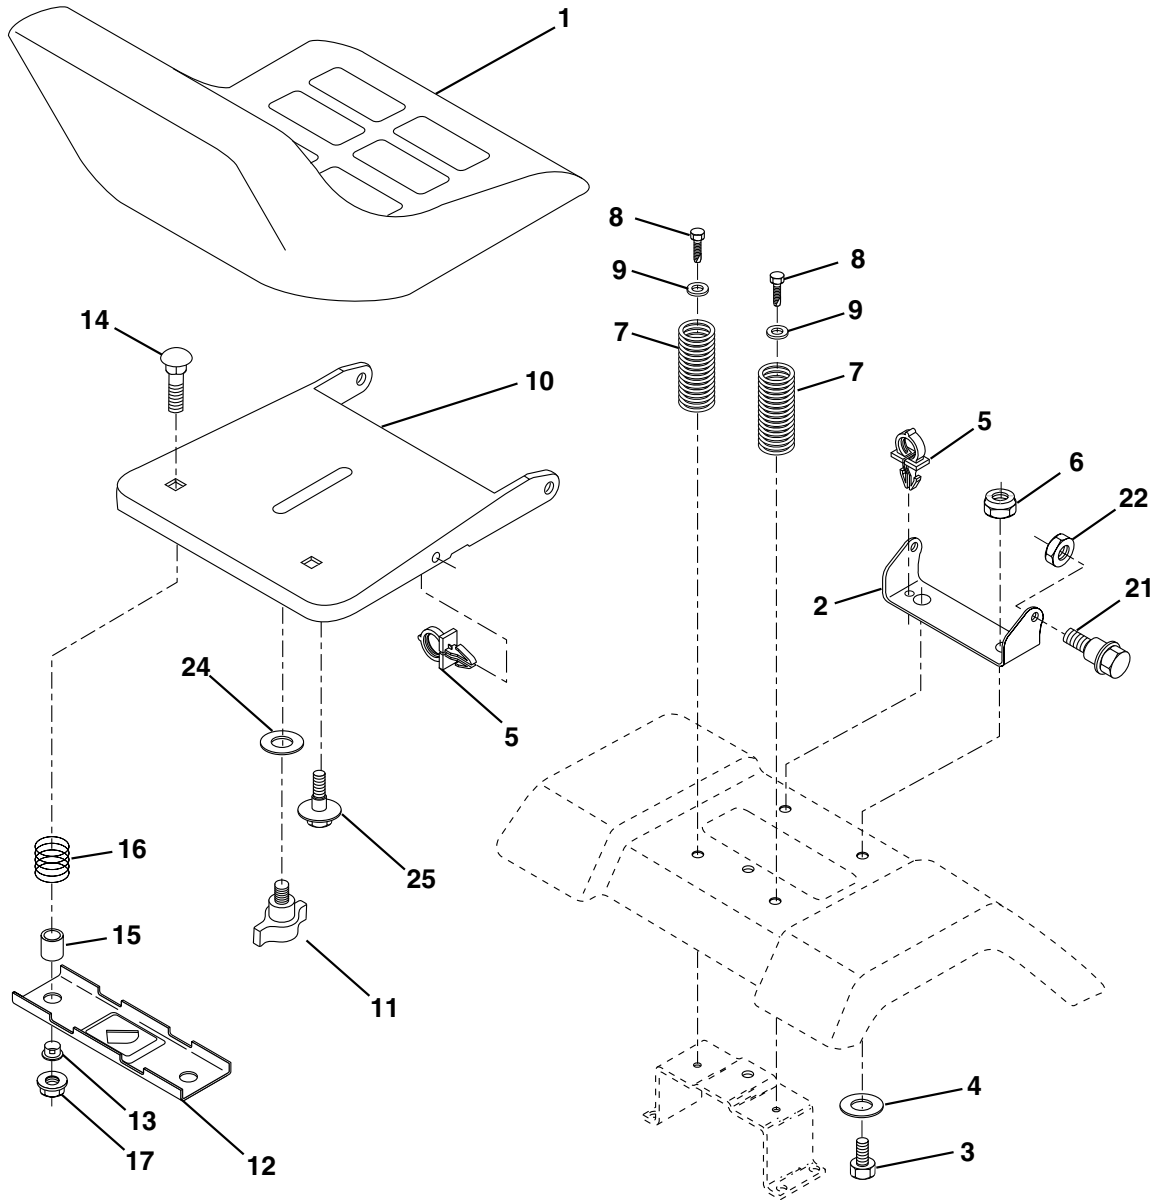

NOTE: All component dimensions given in U.S. inches
1 inch = 25.4 mm

REPAIR PARTS

TRACTOR - - MODEL NUMBER PR1742STE, PRODUCT NO. 954 56 64-92 STEERING ASSEMBLY

REPAIR PARTS

TRACTOR - - MODEL NUMBER PR1742STE, PRODUCT NO. 954 56 64-92 STEERING ASSEMBLY

KEY NO.	PART NO.	DESCRIPTION
1	159944X428	Wheel Steering
2	172393	Axle Asm Cast Iron LT
3	169840	Spindle Asm LH
4	169839	Spindle Asm RH
5	6266H	Bearing Race Thrust Harden
6	121748X	Washer 25/32 X 1-5/8 X 16 Ga
8	12000029	Ring Klip #t5304-75
10	175121	Link Drag
11	10040600	Washer Lock Hvy Hlcl Spr 3/8
13	136518	Spacer Brg. Axle Front
15	145212	Nut Hex Flange Lock
17	177876	Shaft Asm. Steering
29	17060612	Screw 3/8-16x.75
32	171888	Rod Tie
33	19111216	Washer 11/32 x 3/4 x 16 Ga.
34	10040500	Washer Lock Hvy Hlcl Spr 5/16
35	73540500	Crownlock Nut 5/16-24
36	155099	Bushing Strg
37	152927	Screw
38	159946X428	Insert Cap Strg Wh Au
39	19132411	Washer
40	7810H	Lock nut
41	159945	Adaptor Wheel Strg
42	145054X428	Boot Steering Dash
43	121749X	Washer 25/32 X 1 1/4 X 16 Ga
44	153720	Extension Steering Shaft LR/LT
46	121232X	Cap Spindle Fr Top Blk
51	73800500	Nut Lock Hex w/Ins 5/16-18
54	74780520	Bolt Fin Hex 5/16-18 Unc x 1-1/4
63	74780616	Bolt Fin Hex 3/8-16unc x 1 Gr. 5
65	160367	Brace Axle
67	72140618	Bolt Rdhd Sq 3/8-16 Unc x 2-1/4
68	169827	Axle, Brace
71	175146	Steering Asm.
82	169835	Bracket Susp. Chassis Front
87	173966	Washer Flat .781 x 1-1/2 x .14
88	175118	Bolt Shoulder 7/16-20 Unc
91	175553	Clip Steering

NOTE: All component dimensions given in U.S. inches
1 inch = 25.4 mm

REPAIR PARTS

TRACTOR - - MODEL NUMBER PR1742STE, PRODUCT NO. 954 56 64-92 SEAT ASSEMBLY

KEY NO.	PART NO.	DESCRIPTION
1	171683	Seat
2	140551	Bracket Pivot Seat 8 720
3	71110616	Bolt Fin Hex 3/8-16 Unc X 1
4	19131610	Washer 13/32 X 1 X 10 Ga
5	145006	Clip Push-In
6	73800600	Nut Hex w/Ins. 3/8-16 Unc
7	124181X	Spring Seat Cprsn 2 250 Blk Zi
8	17000616	Screw 3/8-16 X 1.5
9	19131614	Washer 13/32 X 1 X 14 Ga.
10	174894	Pan Seat
11	166369	Knob Seat