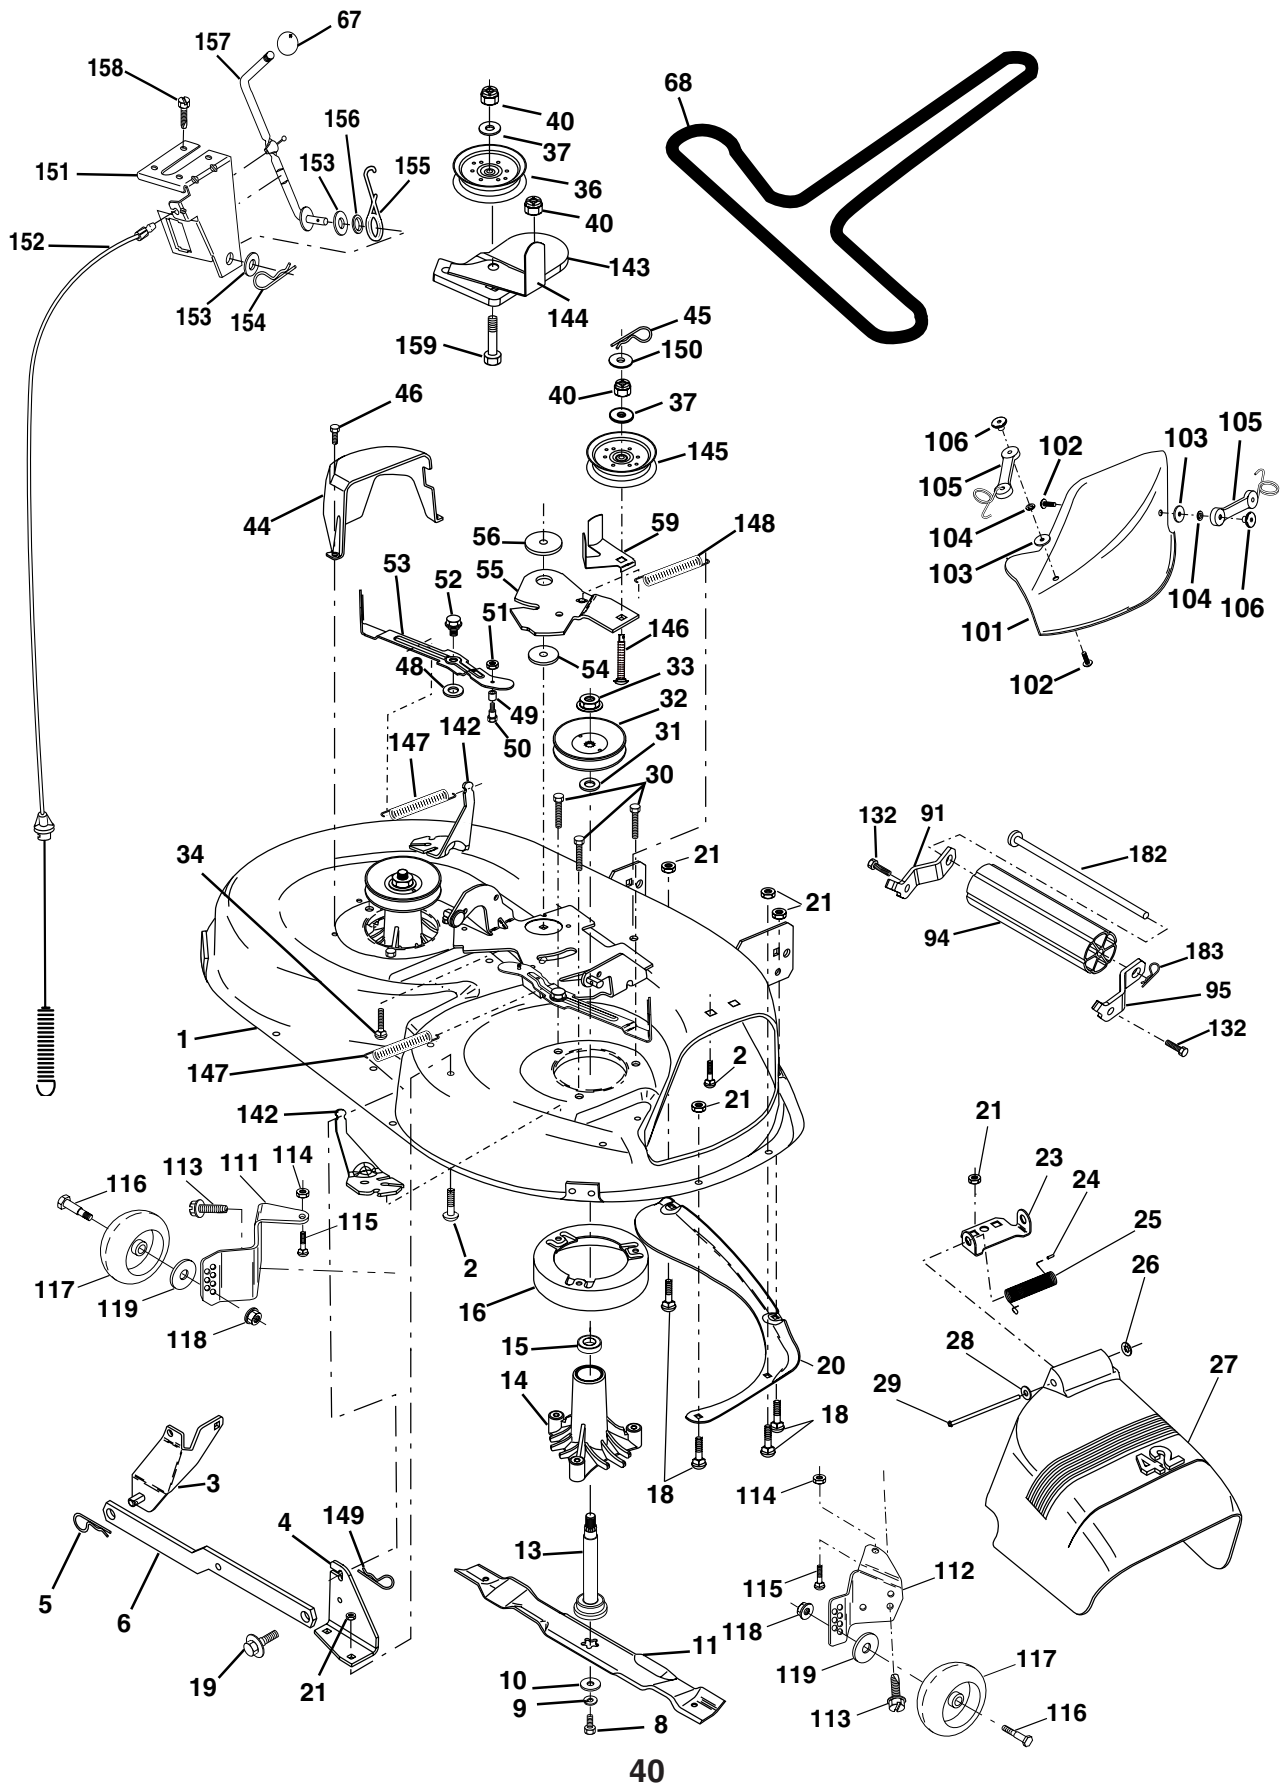

NOTE: All component dimensions given in U.S. inches
1 inch = 25.4 mm

REPAIR PARTS

TRACTOR - - MODEL NUMBER PR1742STE, PRODUCT NO. 954 56 64-92
ENGINE

KEY NO.	PART NO.	DESCRIPTION
1	170551	Control Th/ch Flag
2	17720408	Screw Hex Thd Cut 1/4-20 1/2
3	-----	Engine, Briggs Model 31G777 (Order Parts From Engine Manufacturer)
4	137352	Muffler Exhaust
11	10040500	Washer Lock 5/16
13	165291	Gasket Muffler
14	148456	Tube Drain Oil Easy
23	169837	Shield Brn/Dbr Guard
29	137180	Arrestor Spark
31	180645	Tank Fuel Front 2 00
32	140527	Cap Fuel
33	123487X	Clamp Hose Black
37	137040	Line Fuel 20"
38	148315	Plug Drain Oil Easy
40	124028X	Bushing Snap Nyl Blk Fuel Line
41	139277	Stem Tank Fuel
44	17670412	Screw Hex wsh Thdrol 1/4-20x3/4
45	17000612	Screw Hex Wsh Thdrol 3/8-16 x 3/4
46	19091416	Washer 9/32 X 7/8 X 16 Ga
62	11050600	Washer Lock Ext Tooth 3/8
72	71070512	Screw Hex 5/16-18 x 3/4
78	17060620	Screw 3/8-16 x 1-1/4
81	73510400	Nut Keps Hex 1/4-20 Unc
112	3645J	Bushing

NOTE: All component dimensions given in U. S.
inches 1 inch = 25.4 mm

REPAIR PARTS

TRACTOR - - MODEL NUMBER PR1742STE, PRODUCT NO. 954 56 64-92
MOWER DECK

REPAIR PARTS

TRACTOR - - MODEL NUMBER PR1742STE, PRODUCT NO. 954 56 64-92 MOWER DECK