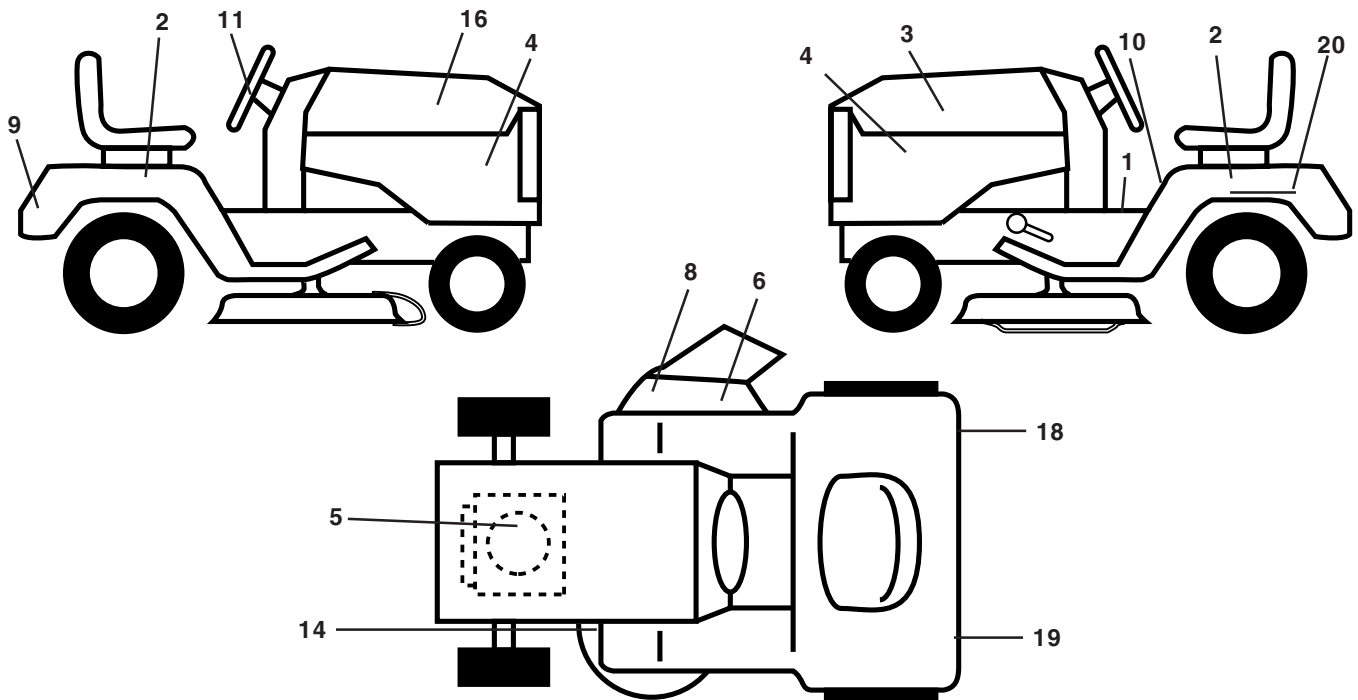

REPAIR PARTS

TRACTOR - - MODEL NUMBER PR1742STE, PRODUCT NO. 954 56 64-92
DECALS

KEY NO.	PART NO.	DESCRIPTION	KEY NO.	PART NO.	DESCRIPTION
1	156369	Decal Oper	14	160396	Decal V-Belt Schematic
2	176305	Decal Fender Side	16	176307	Decal Hood Rh
3	176308	Decal Hood LH	18	173587	Decal Fender Reflector RH
4	178206	Decal Side Panel Logo	19	173589	Decal Fender Reflector LH
5	180436	Decal HP Engine	20	145005	Decal Bat Dan/Psn
6	179128	Decal Deck "B" 42"	--	179768X428	Pad Footrest LH
8	170563	Decal Warning Multi-Language	--	179769X428	Pad Footrest RH
9	172740	Decal Fender Logo	--	138311	Decal Handle Lft Height Adjust
10	157140	Decal Fender Danger E/F	--	182490	Manual Owner's (English)
11	172743	Decal Ins Strg Whl	--	182491	Manual Owner's (French)