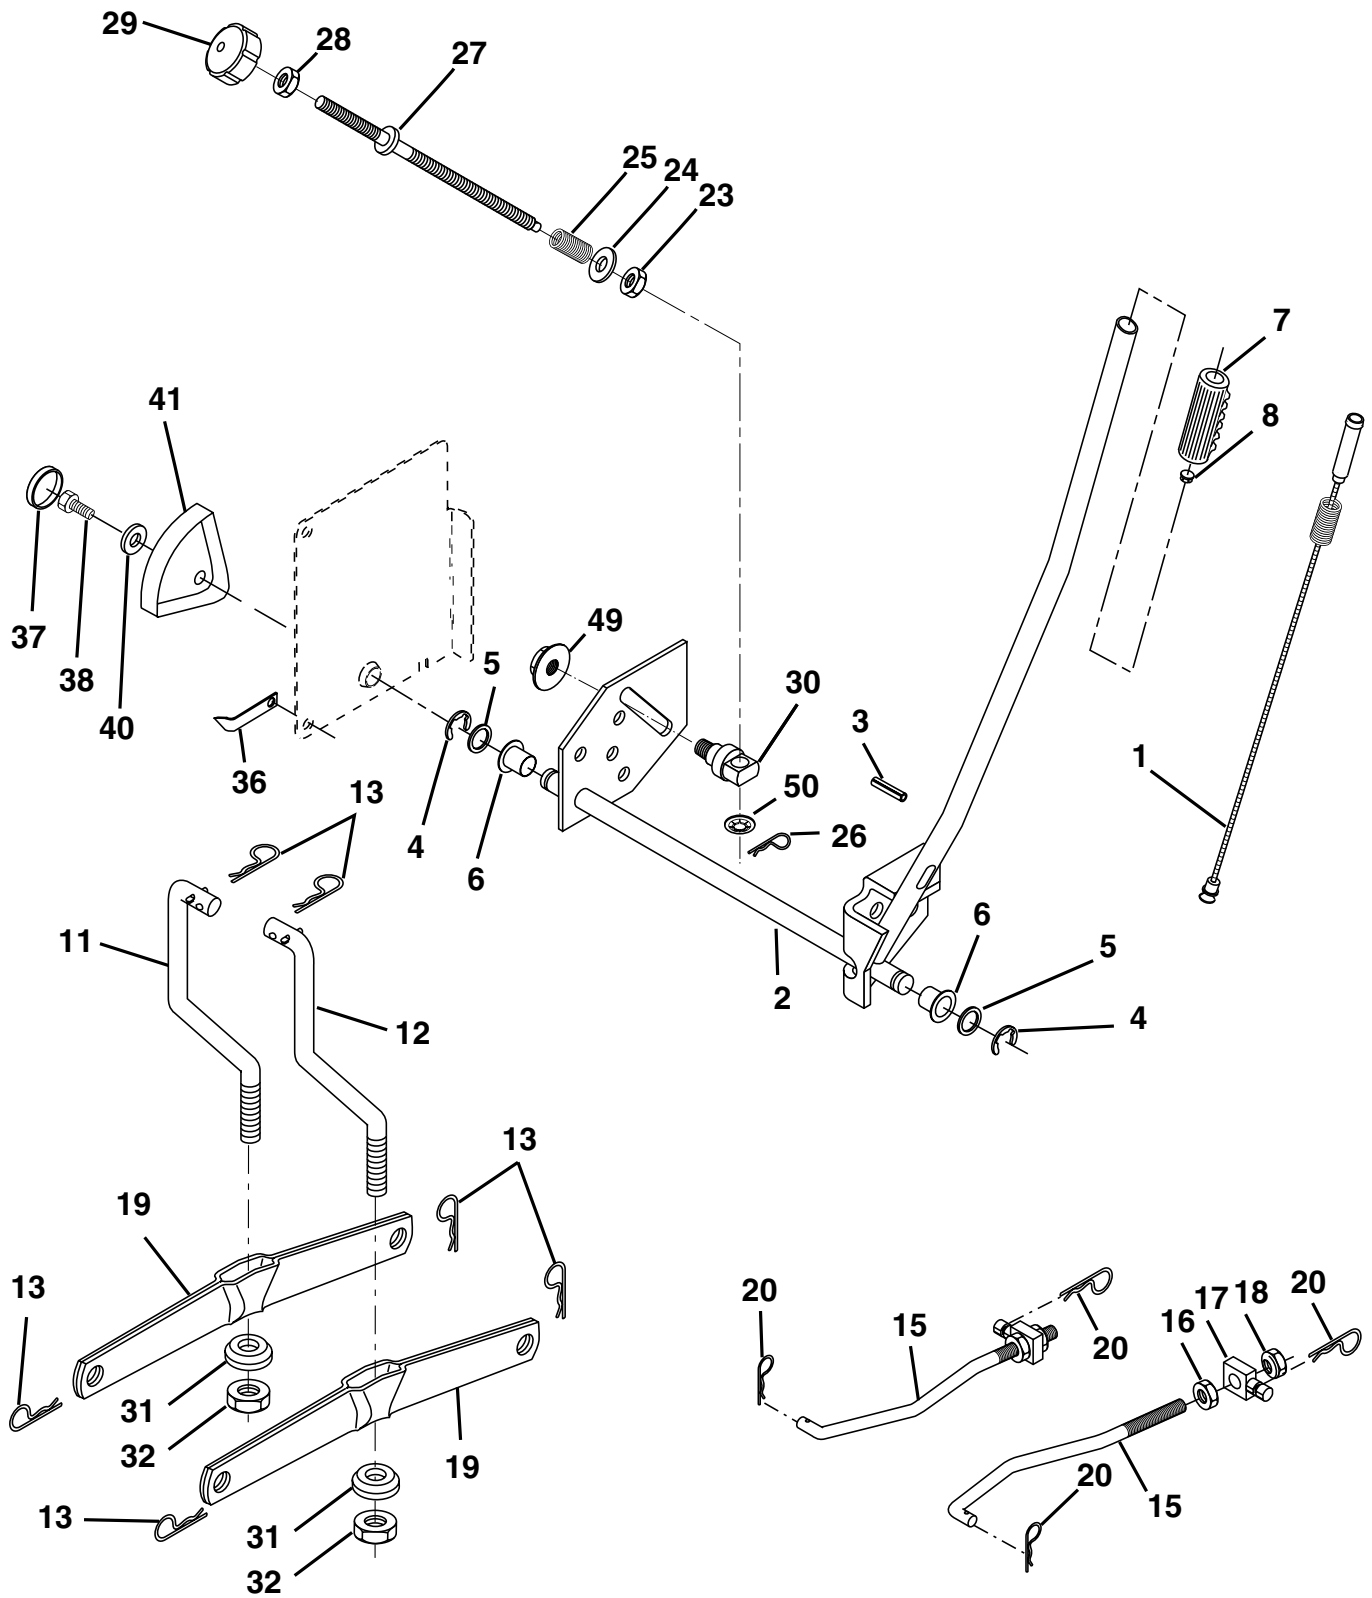

NOTE: All component dimensions given in U.S. inches
1 inch = 25.4 mm

REPAIR PARTS

TRACTOR - - MODEL NUMBER PR1742STE, PRODUCT NO. 954 56 64-92
ENGINE

KEY NO.	PART NO.	DESCRIPTION
1	170551	Control Th/ch Flag
2	17720408	Screw Hex Thd Cut 1/4-20 1/2
3	-----	Engine, Briggs Model 31G777 (Order Parts From Engine Manufacturer)
4	137352	Muffler Exhaust
11	10040500	Washer Lock 5/16
13	165291	Gasket Muffler
14	148456	Tube Drain Oil Easy
23	169837	Shield Brn/Dbr Guard
29	137180	Arrestor Spark
31	180645	Tank Fuel Front 2 00
32	140527	Cap Fuel
33	123487X	Clamp Hose Black
37	137040	Line Fuel 20"
38	148315	Plug Drain Oil Easy
40	124028X	Bushing Snap Nyl Blk Fuel Line
41	139277	Stem Tank Fuel
44	17670412	Screw Hex wsh Thdrol 1/4-20x3/4
45	17000612	Screw Hex Wsh Thdrol 3/8-16 x 3/4
46	19091416	Washer 9/32 X 7/8 X 16 Ga
62	11050600	Washer Lock Ext Tooth 3/8
72	71070512	Screw Hex 5/16-18 x 3/4
78	17060620	Screw 3/8-16 x 1-1/4
81	73510400	Nut Keps Hex 1/4-20 Unc
112	3645J	Bushing

NOTE: All component dimensions given in U. S.
inches 1 inch = 25.4 mm

REPAIR PARTS

TRACTOR - - MODEL NUMBER PR1742STE, PRODUCT NO. 954 56 64-92
MOWER DECK

REPAIR PARTS

TRACTOR - - MODEL NUMBER PR1742STE, PRODUCT NO. 954 56 64-92 MOWER DECK

NOTE: All component dimensions given in U.S. inches
1 inch = 25.4 mm

REPAIR PARTS

TRACTOR - - MODEL NUMBER PR1742STE, PRODUCT NO. 954 56 64-92
MOWER LIFT

REPAIR PARTS

TRACTOR - - MODEL NUMBER PR1742STE, PRODUCT NO. 954 56 64-92
MOWER LIFT