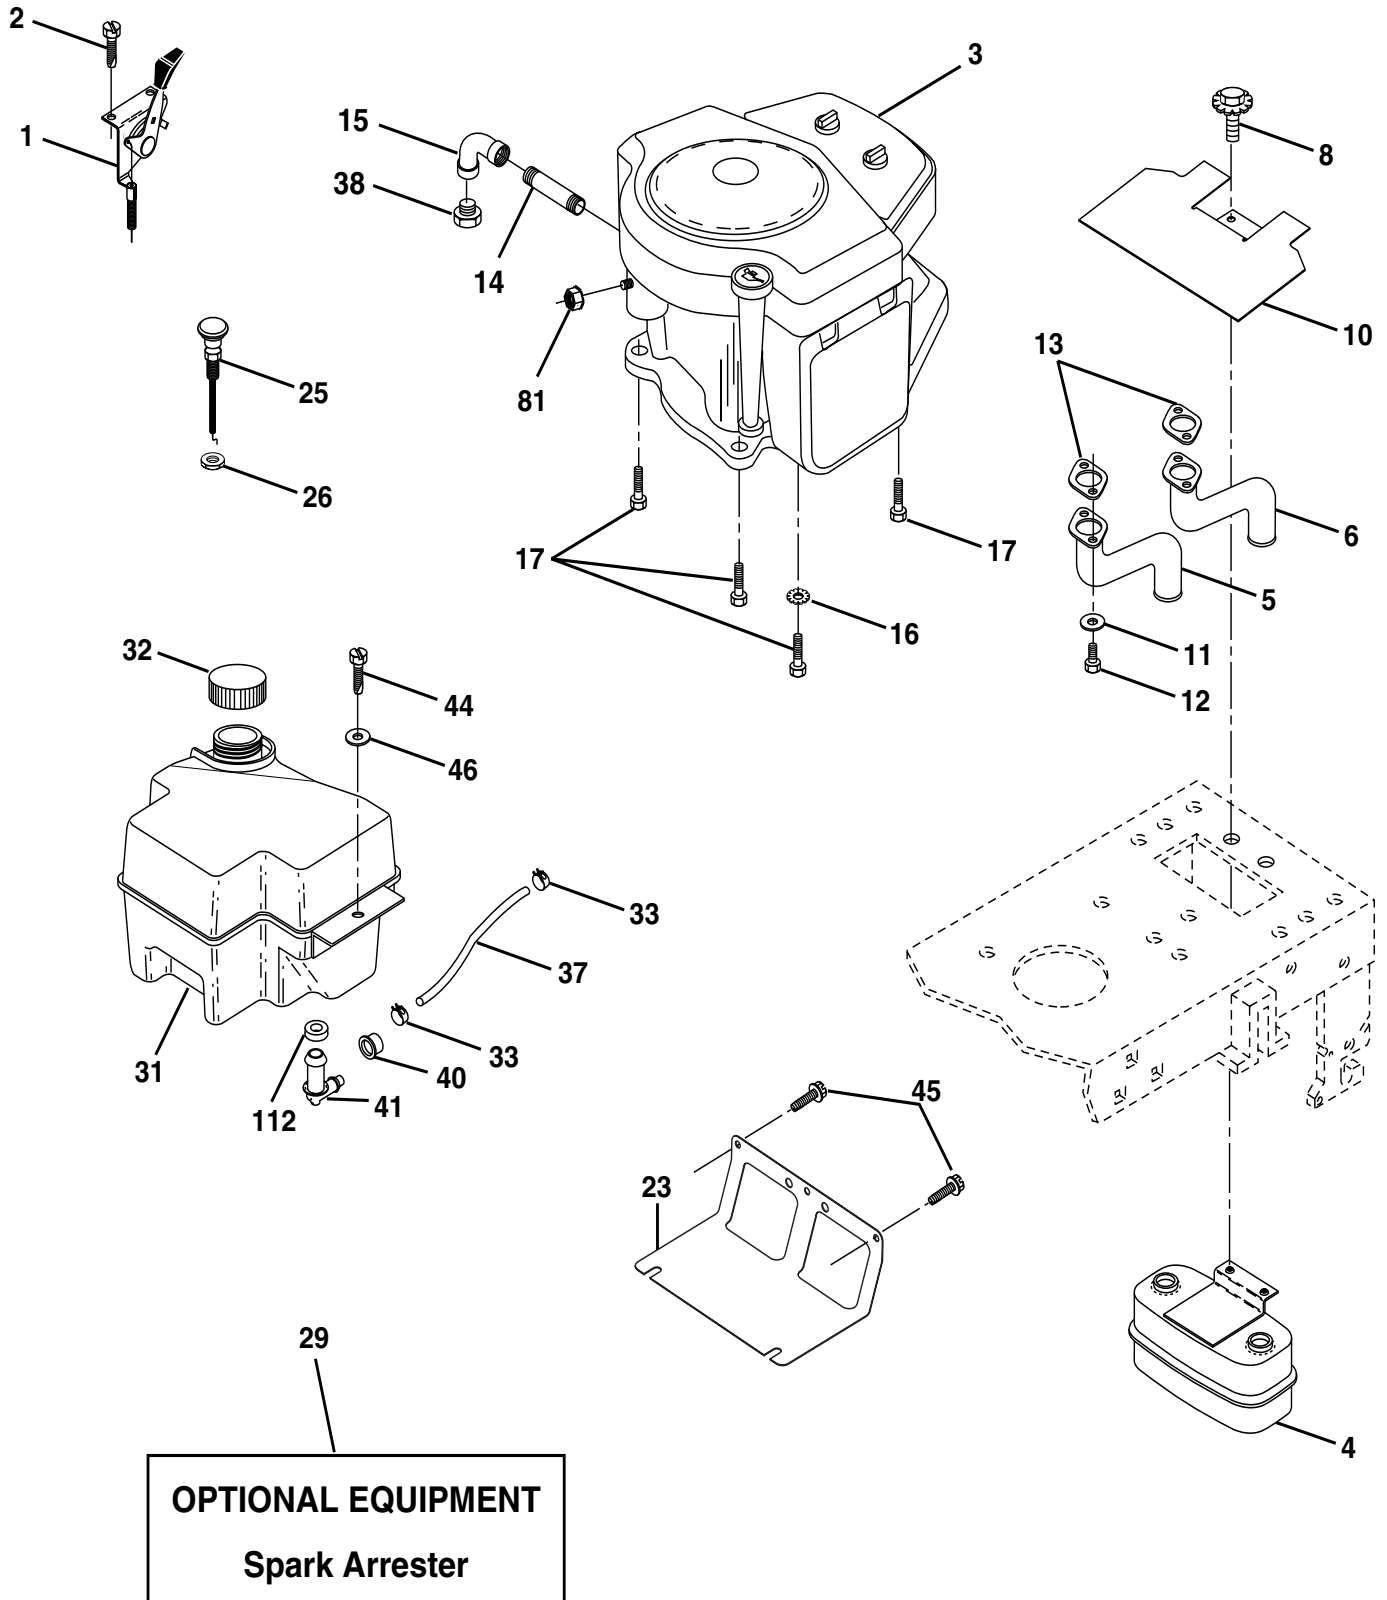

REPAIR PARTS

TRACTOR - - MODEL NUMBER PR17542STA

ENGINE

REPAIR PARTS

TRACTOR - - MODEL NUMBER PR17542STA

ENGINE

KEY NO.	PART NO.	DESCRIPTION
1	170771	Control Th/ch Flag
2	17720408	Screw Hex Thd Cut 1/4-20x5/8 T
3	-----	Engine, Briggs Model 407777 (Order Parts From Engine Manufacturer)
4	149723	Muffler Exhaust
5	159955	Exhaust Tube LH
6	160589	Exhaust Tube RH
8	171877	Bolt 5/16-18 UNC x 3/4
10	162797	Shield Browning
11	10040500	Washer Lock 5/16
12	71070512	Screw Hex 5/16-18 x 3/4
13	165291	Gasket Muffler
14	13280336	Nipple Pipe 3/8 NPT x 4-1/2
15	13200300	Elbow STD 90 Degree 3/8-18
16	11050600	Washer Lock Ext Tooth 3/8
17	17060624	Screw 3/8-16 x 1-1/2
23	169837	Shield Brn/Dbr Guard
25	145996	Control Choke
26	73920600	Nut Keps 3/8-24 Unf
29	137180	Arrestor Spark
31	180645	Tank Fuel Front 2 00
32	140527	Cap Fuel
33	123487X	Clamp Hose Black
37	137040	Line Fuel 20"
38	-----	Plug Oil Drain (Order parts from engine manufacturer)
40	124028X	Bushing Snap Nyl Blk Fuel Line
41	139277	Stem Tank Fuel
44	17670412	Screw Hex wsh Thdrol 1/4-20x3/4
45	17000612	Screw Hex Wsh Thdrol 3/8-16 x 3/4
46	19091416	Washer 9/32 X 7/8 X 16 Ga
81	73510400	Nut Keps Hex 1/4-20 Unc
112	3645J	Bushing

NOTE: All component dimensions given in U. S.
inches 1 inch = 25.4 mm