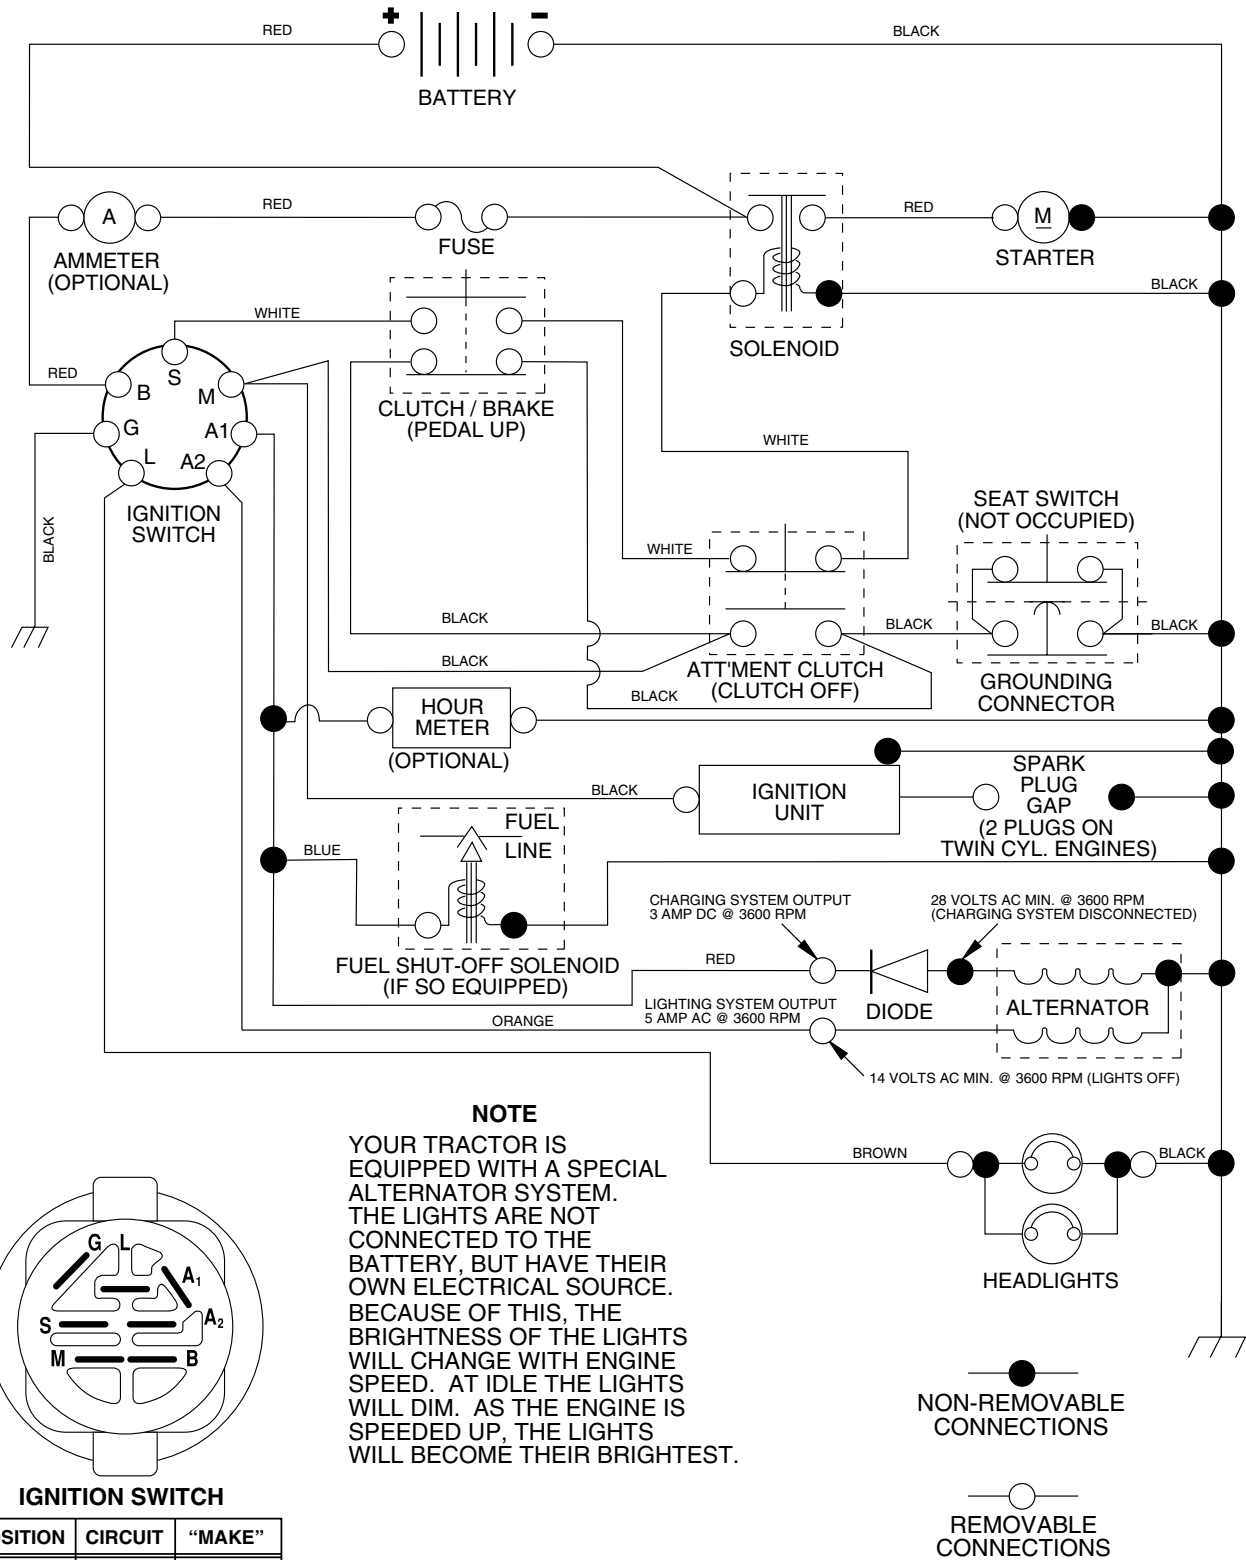

TRACTOR - - MODEL NUMBER PR17542STA

SCHEMATIC

REPAIR PARTS

TRACTOR - - MODEL NUMBER PR17542STA

ELECTRICAL

REPAIR PARTS

TRACTOR - - MODEL NUMBER PR17542STA

ELECTRICAL

NOTE: All component dimensions given in U.S. inches
1 inch = 25.4 mm

REPAIR PARTS

TRACTOR - - MODEL NUMBER PR17542STA

MOWER LIFT

REPAIR PARTS

TRACTOR - - MODEL NUMBER PR17542STA

MOWER LIFT

KEY NO.	PART NO.	DESCRIPTION
1	159460	Wire Asm Inner/Sprg W/plunger LT
2	159471	Shaft Asm Lift RH w/Inf
3	105767X	Pin Groove 1 500 Zinc
4	12000002	E Ring #5133-62
5	19211621	Washer 21/32 X 1 X 21 Ga
6	120183X	Bearing Nylon Blk 629 Id
7	125631X	Grip Handle
8	170770	Button Plunger Yellow
11	139865	Link Lift LH Fixed Length
12	139866	Link Lift RH Fixed Length
13	4939M	Retainer Spring
15	173288	Link Front
16	73350800	Nut Jam Hex 1/2-13 Unc
17	173689	Trunnion Blk Zinc
18	73800800	Nut Lock w/Wsh 1/2-13 Unc
19	139868	Arm Suspension Rear
20	163552	Retainer Spring
23	110807X	Nut Special
24	19131016	Washer 13/32 X 5/8 X 16 Ga
25	2876H	Spring 2-1/8"
26	169484	Retainer Clip
27	126971X	Rod Adj Lift Zinc 7.49 Wrk Lg
28	73350600	Nut Hex Jam 3/8-16 Unc
29	138057	Knob Inf 3/8-16 Unc Blk W/sym
30	150233	Trunnion Infin Height
31	169865	Bearing Pvt Lift
32	73540600	Nut Crownlock 3/8 - 24
36	155097	Pointer Height Indicator
37	123935X	Plug Hole Blk 1.485/1.515 Dia.
38	17060516	Screw Thdrol 5/16-18 x 1
40	19112410	Washer 11/32 x 1-1/2 10 Ga.
41	155098	Indicator Height STLT
49	145212	Nut Hex Flange Lock
50	110452X	Nut PUsh Phos & Oil