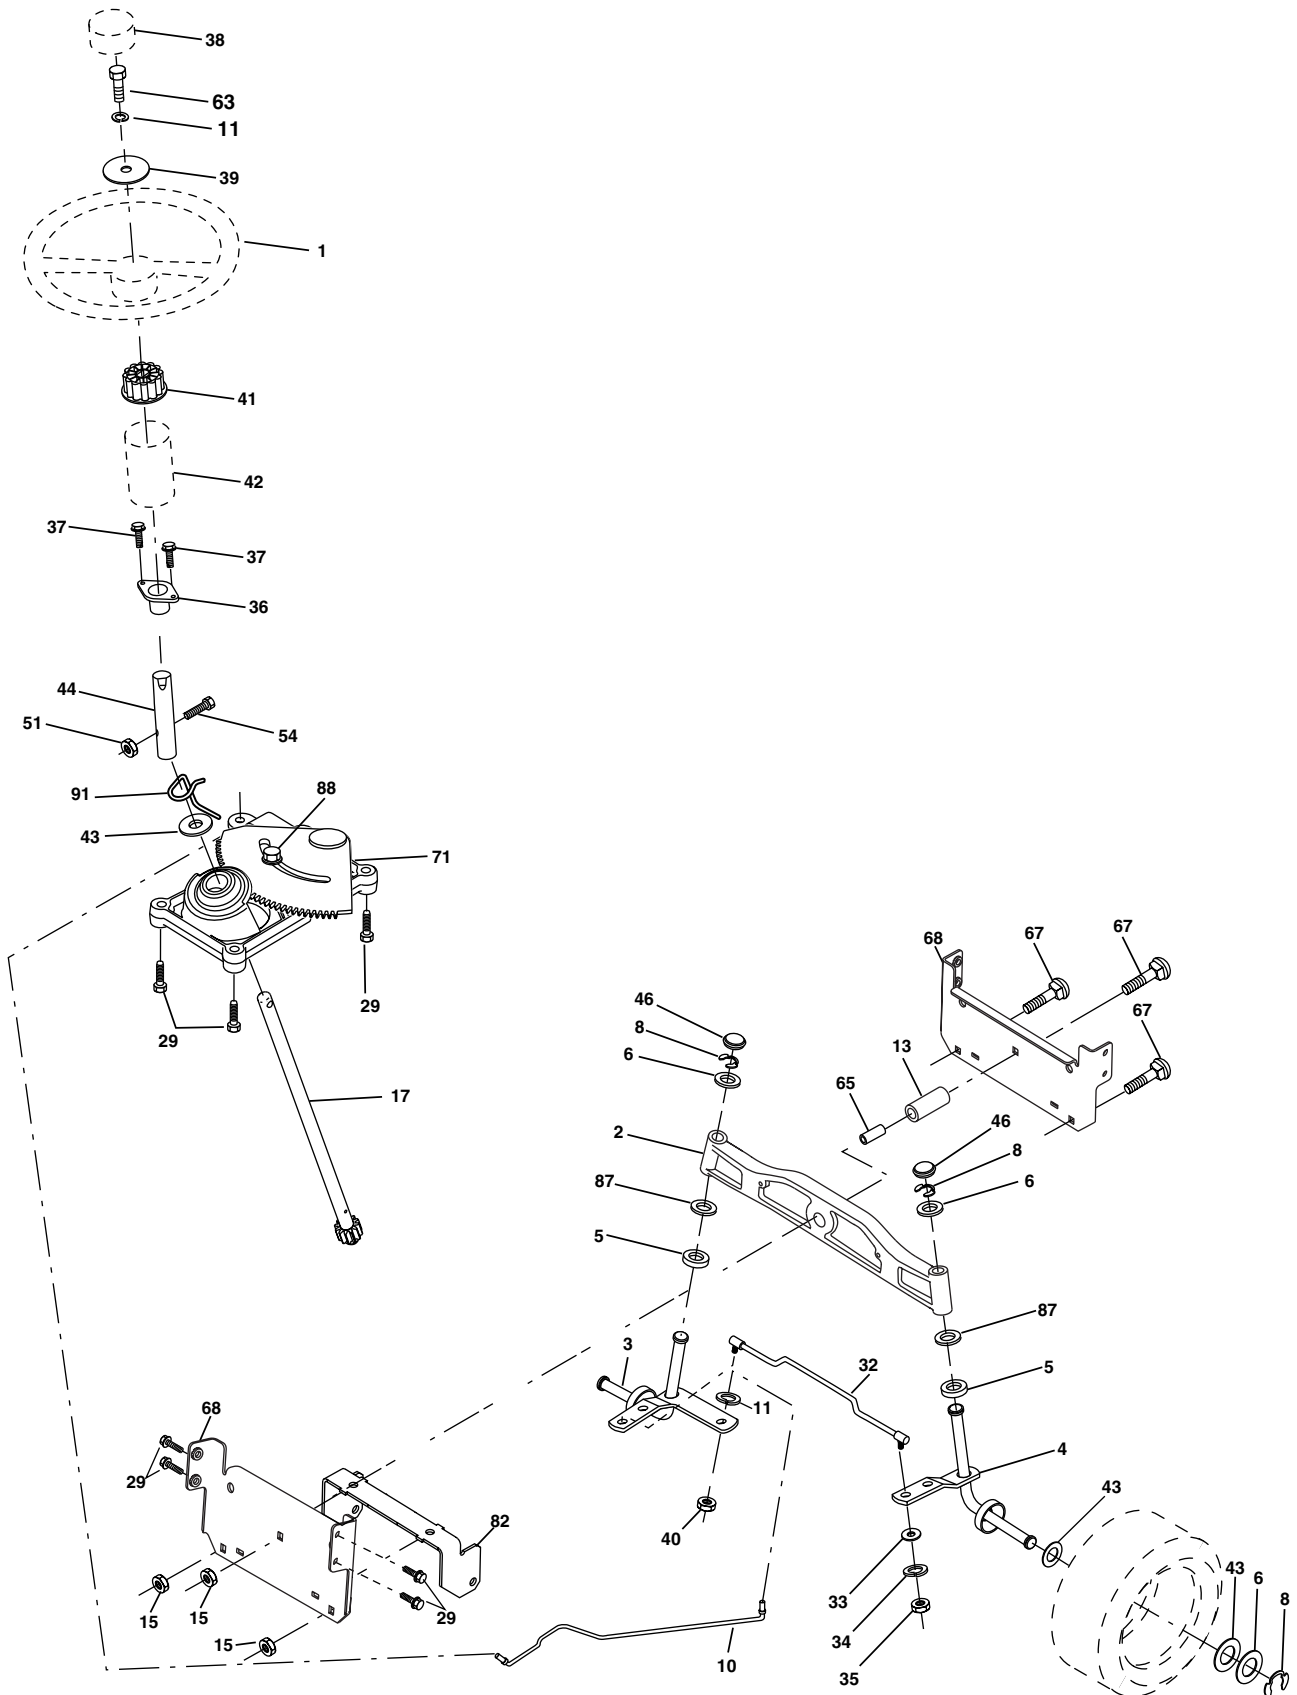

NOTE: All component dimensions given in U.S. inches
1 inch = 25.4 mm

REPAIR PARTS

TRACTOR - - MODEL NUMBER PR17542STA

STEERING ASSEMBLY

REPAIR PARTS

TRACTOR - - MODEL NUMBER PR17542STA

STEERING ASSEMBLY

KEY NO.	PART NO.	DESCRIPTION
1	180656X428	Wheel Steering
2	172393	Axle Asm Cast Iron LT
3	169840	Spindle Asm LH
4	169839	Spindle Asm RH
5	6266H	Bearing Race Thrust Harden
6	121748X	Washer 25/32 X 1-5/8 X 16 Ga
8	12000029	Ring Klip #t5304-75
10	175121	Link Drag
11	10040600	Washer Lock Hvy Hlcl Spr 3/8
13	136518	Spacer Brg. Axle Front
15	145212	Nut Hex Flange Lock
17	177876	Shaft Asm. Steering
29	17060612	Screw 3/8-16x.75
32	171888	Rod Tie
33	19111216	Washer 11/32 x 3/4 x 16 Ga.
34	10040500	Washer Lock Hvy Hlcl Spr 5/16
35	73540500	Crownlock Nut 5/16-24
36	155099	Bushing Strg
37	152927	Screw
38	180657X428	Insert Cap Strg Wh Au
39	19132411	Washer
40	7810H	Lock nut
41	159945	Adaptor Wheel Strg
42	145054X428	Boot Steering Dash
43	121749X	Washer 25/32 X 1 1/4 X 16 Ga
44	153720	Extension Steering Shaft LR/LT
46	121232X	Cap Spindle Fr Top Blk
51	73800500	Nut Lock Hex w/Ins 5/16-18
54	74780520	Bolt Fin Hex 5/16-18 Unc x 1-1/4
63	74780616	Bolt Fin Hex 3/8-16unc x 1 Gr. 5
65	160367	Brace Axle
67	72140618	Bolt Rdhd Sq 3/8-16 Unc x 2-1/4
68	169827	Axle, Brace
71	175146	Steering Asm.
82	169835	Bracket Susp. Chassis Front
87	173966	Washer Flat .781 x 1-1/2 x .14
88	175118	Bolt Shoulder 7/16-20 Unc
91	175553	Clip Steering