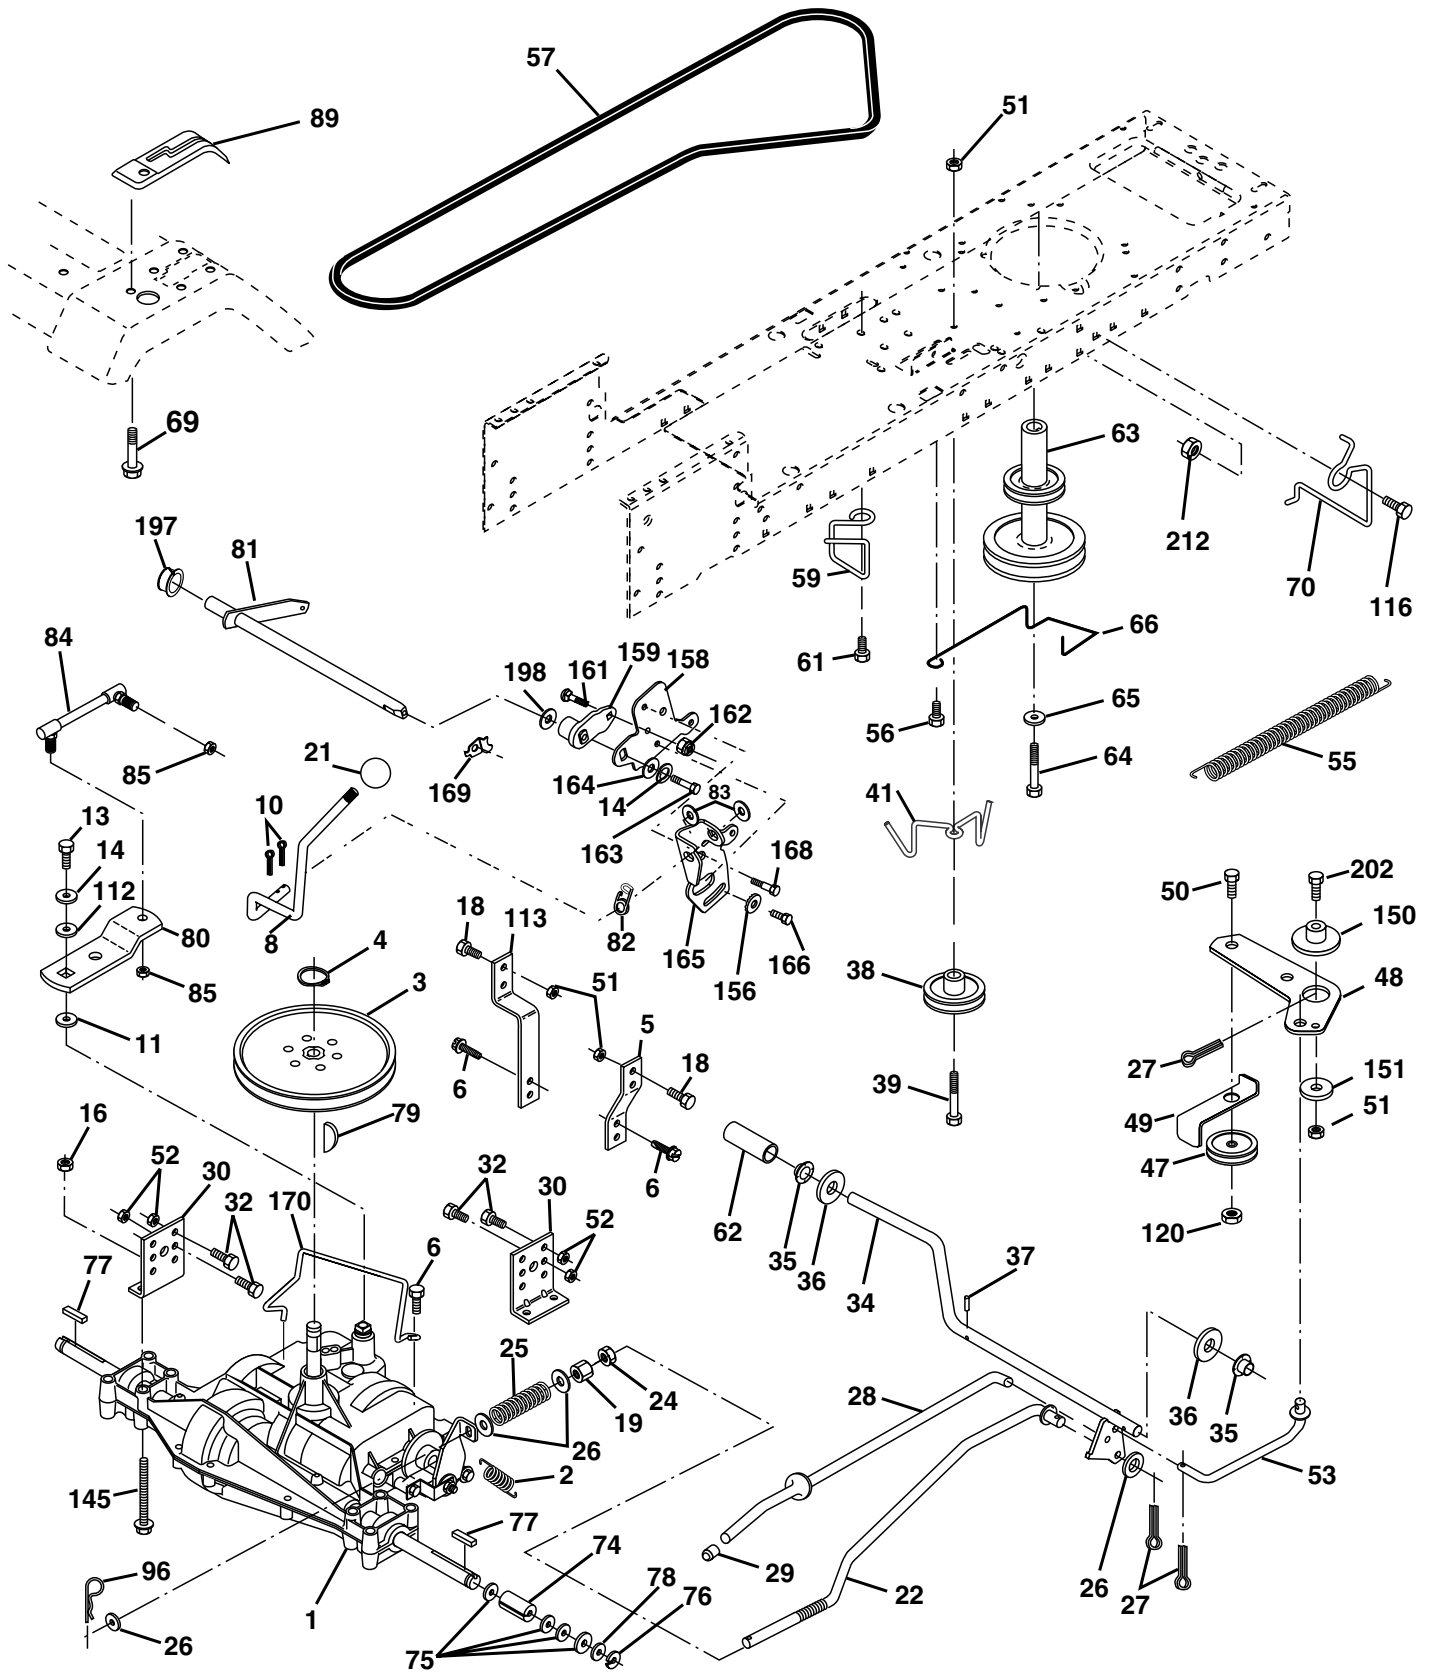

REPAIR PARTS

TRACTOR - - MODEL NUMBER PR17542STA

DRIVE

REPAIR PARTS

TRACTOR - - MODEL NUMBER PR17542STA

DRIVE

KEY NO.	PART NO.	DESCRIPTION	KEY NO.	PART NO.	DESCRIPTION
1	-----	Transaxle Peerless (206-545C) (Order parts from transaxle manufacturer)	63	175410	Engine Pulley
2	146682	Spring Return Brake T/a Zinc	64	71170764	Bolt Hex
3	123666X	Pulley Transaxle 18" tires	65	10040700	Washer Lock Hvy Hlcl Spr 7/16
4	12000028	Ring Retainer #5100-62	66	154778	Keeper Belt Engine Foolproof
5	121520X	Strap Torque 30 Degrees	69	142432	Screw Hex wsh HiLo 1/4 x 1/2 unc
6	17060512	Screw 5/16-18 X 3/4	70	134683	Guide Belt Mower Drive RH
8	165619	Rod Shift Fender Adjust Lt	74	137057	Spacer Axle
10	76020416	Pin Cotter 1/8 X 1 Cad	75	121749X	Washer 25/32 X 1 1/4 X 16 Ga
11	105701X	Washer Plate Shf 388 Sq Hole	76	12000001	E-ring#5133-75
13	74550412	Bolt 1/4-28 Unf Gr 8 W/Patch	77	123583X	Key Square 2 0 X 1845/ 1865
14	10040400	Washer Lock Hvy Helical	78	121748X	Washer 25/32 X 1-5/8 X 16 Ga
16	73800500	Nut Lock Hex w/ins 5/16-18	79	2228M	Key Woodruff #9 3/16 x 3/4
18	74780616	Bolt, Fin Hex 3/8-16 UNC x 1 Gr. 5	80	145090	Arm Shift
19	73800600	Nut Lock 3/8-16 Unc	81	165592	Shaft Asm Cross Tapered PMST/20
21	140845	Knob	82	123782X	Spring Torsion T/a
22	130804	Rod Brake Blk Zinc 26 840	83	19171216	Washer 17/32 X 3/4 X 16 Ga
24	73350600	Nut Hex Jam 3/8-16 Unc	84	166231	Link Transaxle PMST/20" Zinc
25	106888X	Spring Rod Brake 2 00 Zinc	85	150360	Nut Lock Center 1/4 - 28 FNTHD
26	19131316	Washer 13/32 X 13/16 X 16 Ga	89	169372X428	Console Shift STLT
27	76020412	Pin Cotter 1/8 X 3/4 Cad	96	4497H	Retainer Spring 1"
28	175765	Rod Brake Parking LT/YT	112	19091210	Washer 9/32 x 3/4 x 10 Ga.
29	71673	Cap Brake Parking	113	127285X	Strap Torque LT
30	169592	Bracket Mtg Transaxle	116	72140608	Bolt Rdhd Sq Neck 3/8-16 x 1
32	74760512	Bolt Hex Hd 5/16-18unc X 3/4	120	73900600	Nut Lock Flg. 3/8-16 Unc
34	175578	Shaft Asm Pedal Foot	145	74490540	Bolt Hex FLGHD 5/16-18 Gr. 5
35	120183X	Bearing Nylon Blk 629 Id	150	175456	Spacer Retainer
36	19211616	Washer 21/32 X 1 X 16 Ga	151	19133210	Washer 13/32 x 2 x 10
37	1572H	Pin Roll 3/16 X 1"	156	166002	Washer Srrted 5/16ID x 1.125
38	179114	Pulley Composite Flat	158	165589	Bracket Shift Mount
39	74760648	Bolt Fin Hex 3/8-16 unc X 3	159	165494	Hub Tapered Flange Shift Lt
41	175556	Keeper Belt Flat Idler	161	72140406	Bolt Rdhd Sqnk 1/4-20 x 3/4 Gr
47	127783	Pulley Idler V Groove Plastic	162	73680400	Nut Crownlock 1/4-20 Unc
48	154407	Bellcrank Asm	163	74780416	Bolt Hex Fin 1/4-20 Unc x 1 Gr 5
49	123205X	Retainer Belt Style Spring	164	19091010	Washer 5/8 x .281 x 10 Ga
50	74760624	Bolt Hex Hd 3/8-16unc X 1-1/2	165	165623	Bracket Pivot Lever
51	73680600	Nut Crownlock 3/8-16 Unc	166	166880	Screw 5/16-18 x 5/8
52	73680500	Nut Crownlock 5/16-18 Unc	168	165492	Bolt Shoulder 5/16-18 x .561
53	105710X	Link Clutch	169	165580	Plate Fastening
55	105709X	Spring Return Clutch 6 75	170	178394	Keeper Belt Transaxle Gear
56	17060620	Screw 3/8-16 x 1-1/4	197	169613	Nyliner Snap-In
57	130801	V-Belt Ground Drive 95 25	198	169593	Washer Nyliner
59	169691	Keeper Belt Span Ctr	202	72110612	Bolt Carr Sh 3/8-16 x 1-1/2 Gr. 5
61	17120614	Screw 3/8-16 x .875	212	145212	Nut Hexflange Lock
62	8883R	Cover Pedal Blk Round			

NOTE: All component dimensions given in U.S. inches
1 inch = 25.4 mm