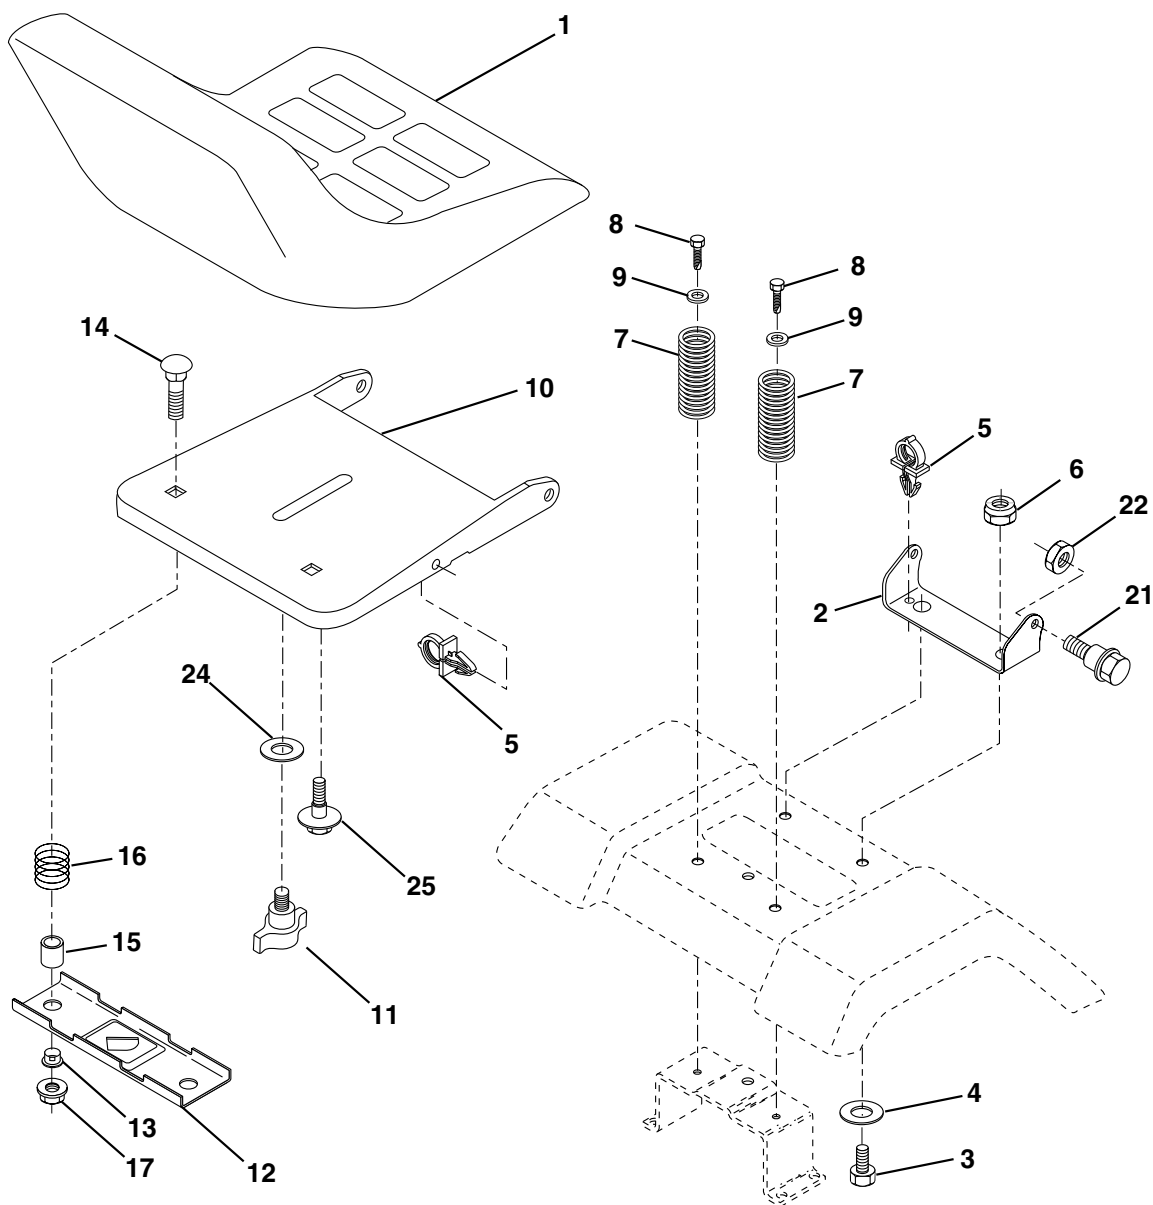

NOTE: All component dimensions given in U.S. inches
1 inch = 25.4 mm

REPAIR PARTS

TRACTOR - - MODEL NUMBER PR17542STA

STEERING ASSEMBLY

REPAIR PARTS

TRACTOR - - MODEL NUMBER PR17542STA

STEERING ASSEMBLY

KEY NO.	PART NO.	DESCRIPTION
1	180656X428	Wheel Steering
2	172393	Axle Asm Cast Iron LT
3	169840	Spindle Asm LH
4	169839	Spindle Asm RH
5	6266H	Bearing Race Thrust Harden
6	121748X	Washer 25/32 X 1-5/8 X 16 Ga
8	12000029	Ring Klip #t5304-75
10	175121	Link Drag
11	10040600	Washer Lock Hvy Hlcl Spr 3/8
13	136518	Spacer Brg. Axle Front
15	145212	Nut Hex Flange Lock
17	177876	Shaft Asm. Steering
29	17060612	Screw 3/8-16x.75
32	171888	Rod Tie
33	19111216	Washer 11/32 x 3/4 x 16 Ga.
34	10040500	Washer Lock Hvy Hlcl Spr 5/16
35	73540500	Crownlock Nut 5/16-24
36	155099	Bushing Strg
37	152927	Screw
38	180657X428	Insert Cap Strg Wh Au
39	19132411	Washer
40	7810H	Lock nut
41	159945	Adaptor Wheel Strg
42	145054X428	Boot Steering Dash
43	121749X	Washer 25/32 X 1 1/4 X 16 Ga
44	153720	Extension Steering Shaft LR/LT
46	121232X	Cap Spindle Fr Top Blk
51	73800500	Nut Lock Hex w/Ins 5/16-18
54	74780520	Bolt Fin Hex 5/16-18 Unc x 1-1/4
63	74780616	Bolt Fin Hex 3/8-16unc x 1 Gr. 5
65	160367	Brace Axle
67	72140618	Bolt Rdhd Sq 3/8-16 Unc x 2-1/4
68	169827	Axle, Brace
71	175146	Steering Asm.
82	169835	Bracket Susp. Chassis Front
87	173966	Washer Flat .781 x 1-1/2 x .14
88	175118	Bolt Shoulder 7/16-20 Unc
91	175553	Clip Steering

NOTE: All component dimensions given in U.S. inches
1 inch = 25.4 mm

REPAIR PARTS

TRACTOR - - MODEL NUMBER PR17542STA

SEAT ASSEMBLY

KEY NO.	PART NO.	DESCRIPTION
1	171683	Seat
2	140551	Bracket Pivot Seat 8 720
3	71110616	Bolt Fin Hex 3/8-16 Unc X 1
4	19131610	Washer 13/32 X 1 X 10 Ga
5	145006	Clip Push-In
6	73800600	Nut Hex w/Ins. 3/8-16 Unc
7	124181X	Spring Seat Cprsn 2 250 Blk Zi
8	17000616	Screw 3/8-16 X 1.5
9	19131614	Washer 13/32 X 1 X 14 Ga.
10	174894	Pan Seat
11	166369	Knob Seat