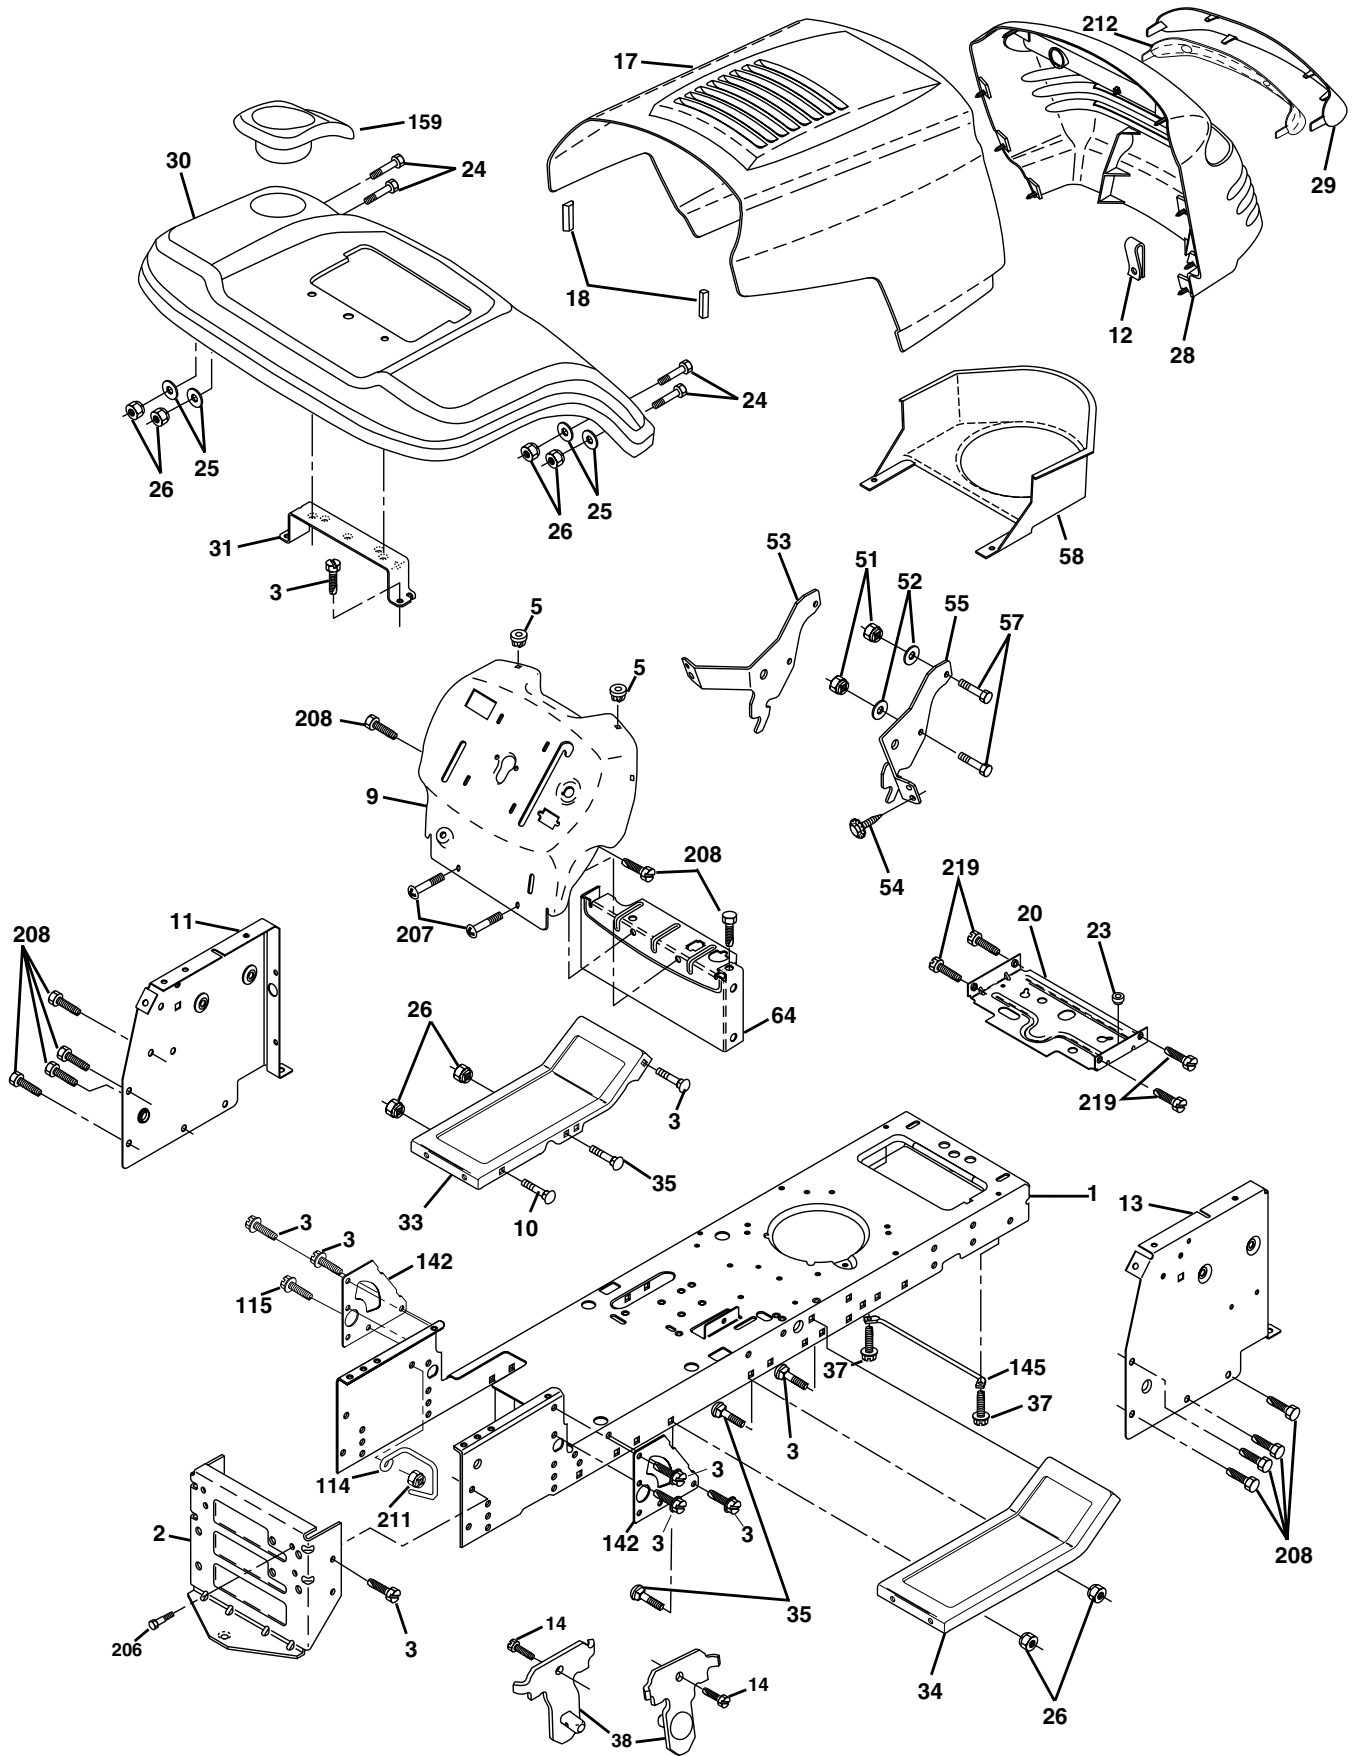

REPAIR PARTS

TRACTOR - - MODEL NUMBER PR17542STA

CHASSIS AND ENCLOSURES

REPAIR PARTS

TRACTOR - - MODEL NUMBER PR17542STA

CHASSIS AND ENCLOSURES

KEY NO.	PART NO.	DESCRIPTION
1	174619	Chassis
2	176554	Drawbar
3	17060612	Screw 3/8-16x.75
5	155272	Bumper Hood/Dash
9	168337X012	Dash P/L
10	72140608	Bolt Carriage 3/8-16 x 1
11	174996	Panel Dash Lh
12	145660	Clip Tinnerman
13	172106	Panel Dash Rh
14	17490608	Screw Thdrol 3/8-16 x 1-1/4
17	159639X428	Hood LT/PL
18	126938X	Bumper Hood
20	180679	Plate Mtg Battery Fuel Tank Fr
23	124028X	Bushing
24	74780616	Bolt Fin Hex 3/8-16 x 1 Gr 5
25	19131312	Washer 13/32 X 13/16 X 12 Ga
26	73800600	Nut Lock Hex W/Ins 3/8-16 Unc
28	179844	Grille LT/PL
29	170472X599	Lens LT/PL
30	169470X428	Fender Footrest STLT Pnt
31	136619	Bracket Support Fender
33	179716X428	Footrest Pnt Lh
34	179717X428	Footrest Pnt Rh
35	72110606	Bolt Rdhd Sht Sqnk 3/8-16 x 3/4
37	17490508	Screw Thdrol 6/16-18 x 1/2 TYT
38	175710	Bracket Asm. Pivot Mower Rear
51	73800400	Nut Lock Hex W/Ins 1/4-20
52	19091416	Washer 9/32 x 7/8 x 16 Ga.
53	144697	Bracjet Grukke Lh
54	161464	Screw Hex Wshd 8-18 x 7/8
55	144696	Bracket Grille Rh
57	74780412	Bolt Hex 1/4-20 x 3/4
58	174930	Duct Air
64	154798	Dash Lower STLT
114	158112	Keeper Belt Rear Lh
115	17060620	Screw 3/8-16 x 1-1/4
142	175702	Plate Reinforcement STLT
145	156524	Rod Pivot Chassis/Hood
159	169473X428	Cupholder
206	170165	Bolt Shoulder 5/16-18
207	17670508	Screw Thdrol 5/16-18 x 1/2
208	17670608	Screw Thdrol 3/8-16 x 1/2
211	145212	Nut Hex Flange Lock
212	156229	Insert Lens Reflect P/L LT
219	17000512	Screw 5/16-18 x 3/4

NOTE: All component dimensions given in U.S. inches
1 inch = 25.4 mm