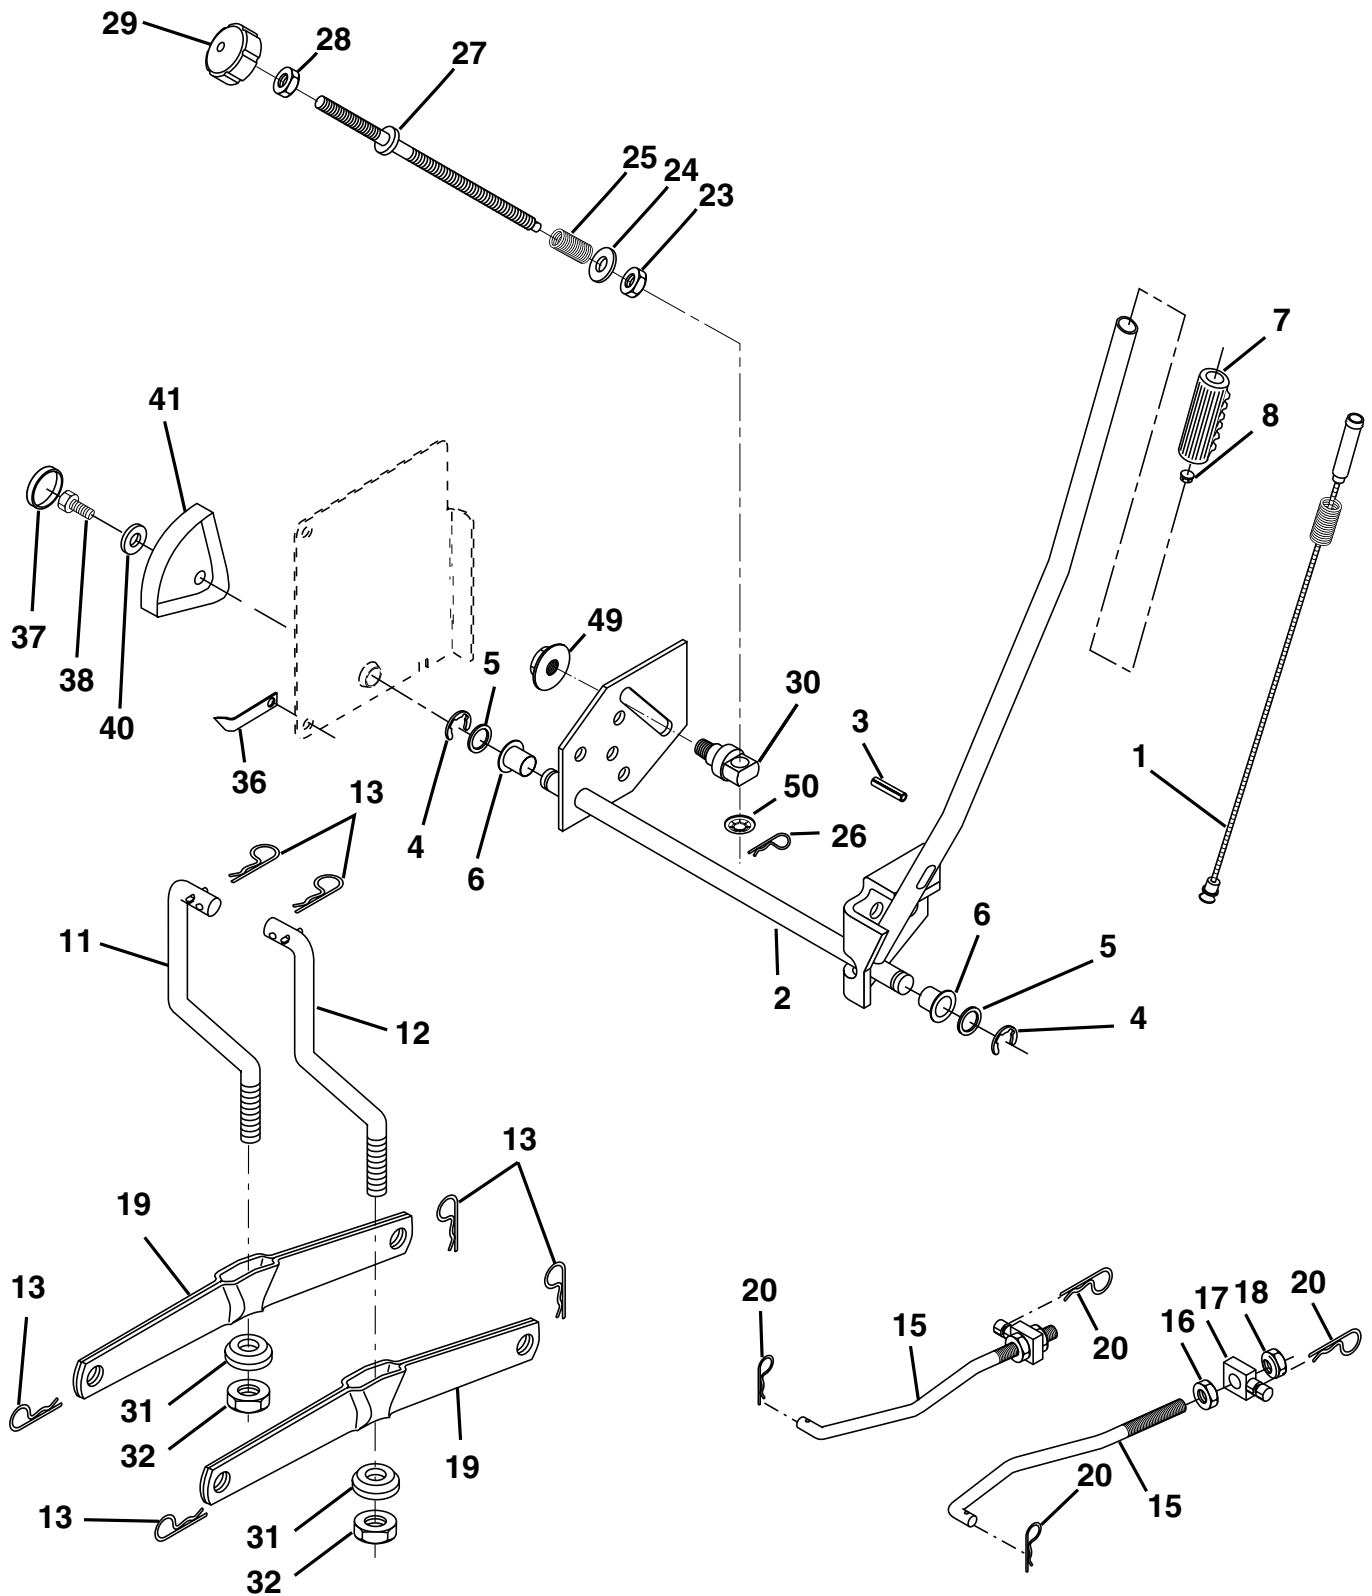

NOTE: All component dimensions given in U.S. inches
1 inch = 25.4 mm

REPAIR PARTS

TRACTOR - - MODEL NUMBER PR17542STA

MOWER LIFT

REPAIR PARTS

TRACTOR - - MODEL NUMBER PR17542STA

MOWER LIFT

KEY NO.	PART NO.	DESCRIPTION
1	159460	Wire Asm Inner/Sprg W/plunger LT
2	159471	Shaft Asm Lift RH w/Inf
3	105767X	Pin Groove 1 500 Zinc
4	12000002	E Ring #5133-62
5	19211621	Washer 21/32 X 1 X 21 Ga
6	120183X	Bearing Nylon Blk 629 Id
7	125631X	Grip Handle
8	170770	Button Plunger Yellow
11	139865	Link Lift LH Fixed Length
12	139866	Link Lift RH Fixed Length
13	4939M	Retainer Spring
15	173288	Link Front
16	73350800	Nut Jam Hex 1/2-13 Unc
17	173689	Trunnion Blk Zinc
18	73800800	Nut Lock w/Wsh 1/2-13 Unc
19	139868	Arm Suspension Rear
20	163552	Retainer Spring
23	110807X	Nut Special
24	19131016	Washer 13/32 X 5/8 X 16 Ga
25	2876H	Spring 2-1/8"
26	169484	Retainer Clip
27	126971X	Rod Adj Lift Zinc 7.49 Wrk Lg
28	73350600	Nut Hex Jam 3/8-16 Unc
29	138057	Knob Inf 3/8-16 Unc Blk W/sym
30	150233	Trunnion Infin Height
31	169865	Bearing Pvt Lift
32	73540600	Nut Crownlock 3/8 - 24
36	155097	Pointer Height Indicator
37	123935X	Plug Hole Blk 1.485/1.515 Dia.
38	17060516	Screw Thdrol 5/16-18 x 1
40	19112410	Washer 11/32 x 1-1/2 10 Ga.
41	155098	Indicator Height STLT
49	145212	Nut Hex Flange Lock
50	110452X	Nut PUsh Phos & Oil