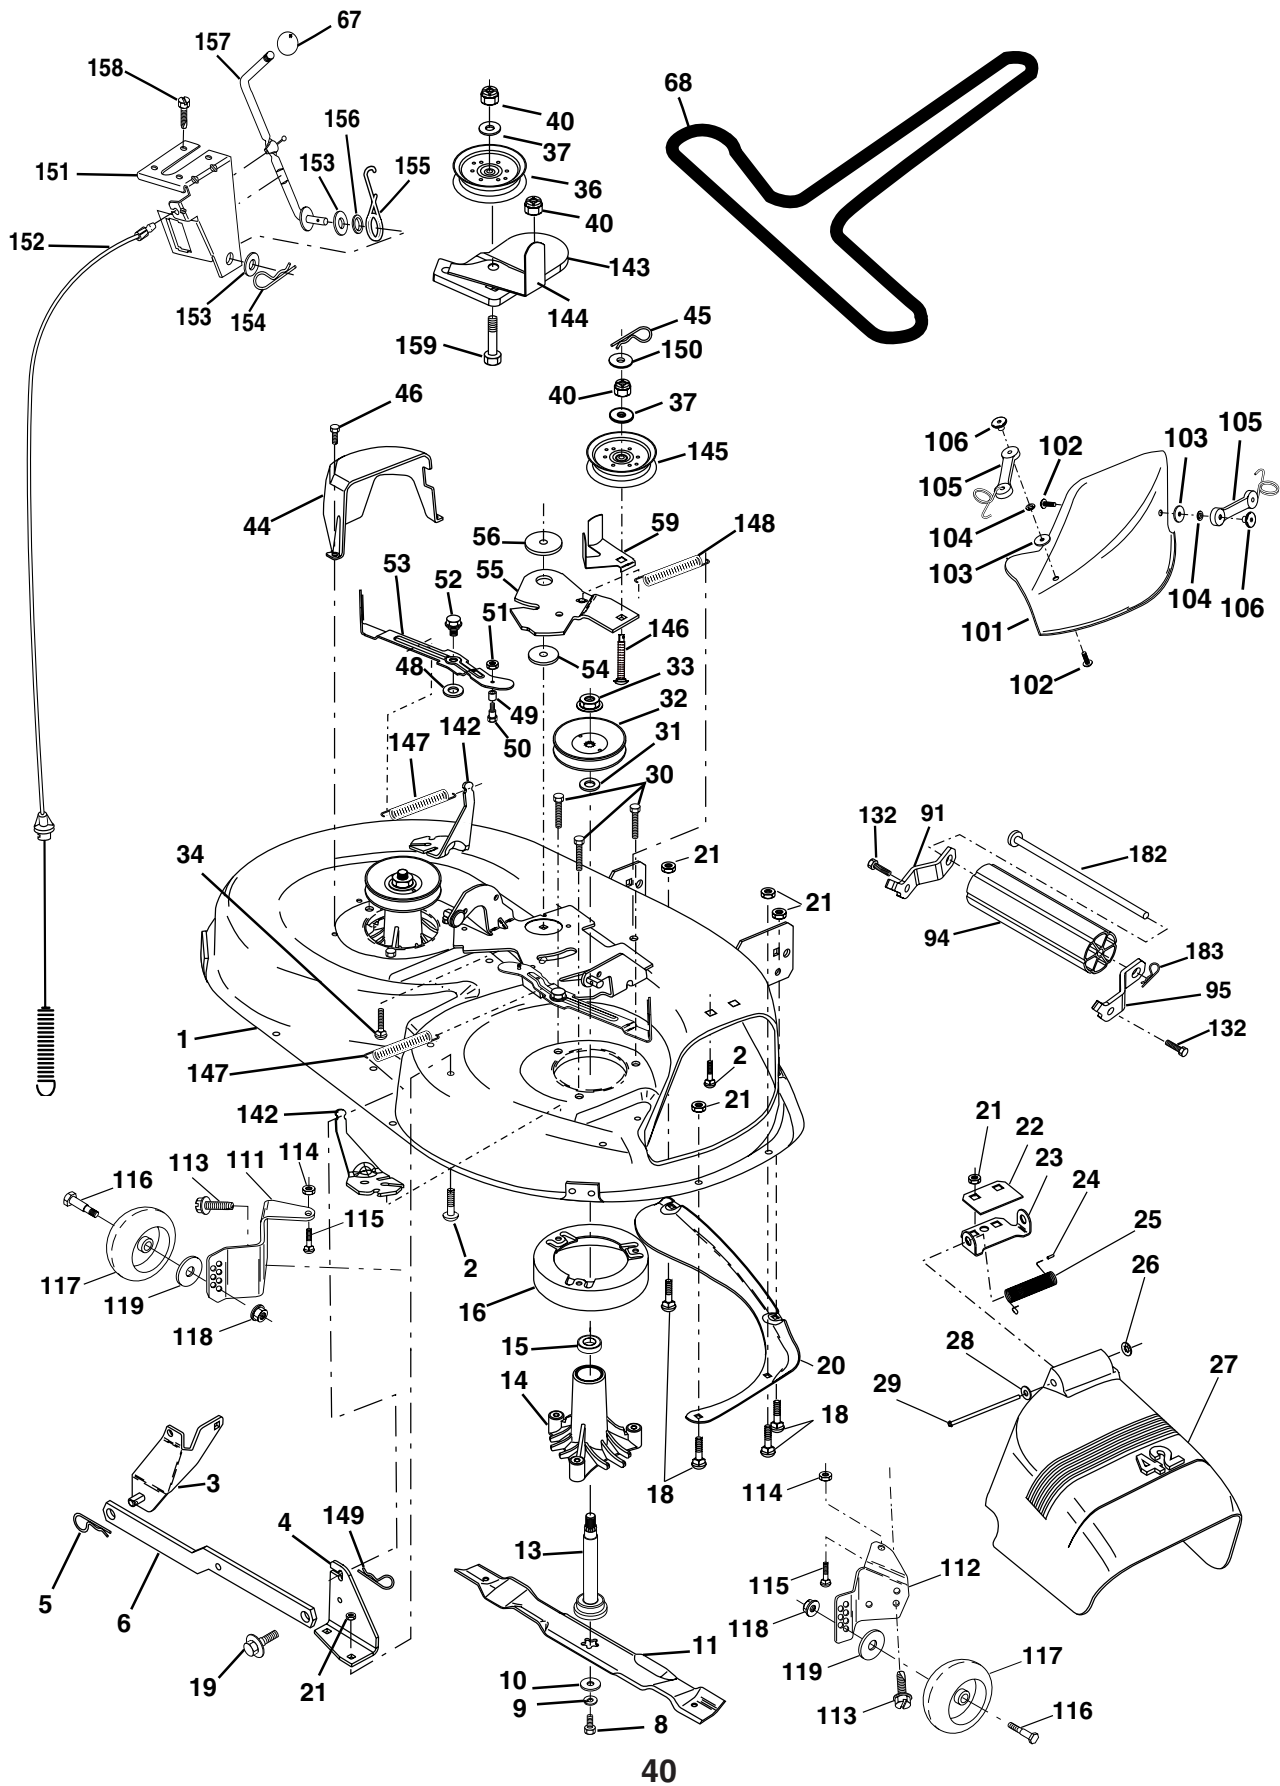

REPAIR PARTS

TRACTOR - - MODEL NUMBER PR17542STA

MOWER DECK

REPAIR PARTS

TRACTOR - - MODEL NUMBER PR17542STA

MOWER DECK

KEY NO.	PART NO.	DESCRIPTION	KEY NO.	PART NO.	DESCRIPTION
1	165892X421	Mower Deck Assembly, 42"	91	180532	Bracket Asm. Noseroller LH
2	72140506	Bolt	94	132264	Roller, Nose
3	138017	Bracket Asm Fr. Sway Bar 3/42	95	180533	Bracket Asm. Noseroller RH
4	165460	Bracket Asm Deck 42" Sway Bar	101	136420	Mulcher Cover
5	4939M	Retainer Spring	102	71081010	Screw
6	178024	Bar Sway Deck	103	19061216	Washer, Flat
8	850857	Bolt 3/8-24 x 25 Grade 8 patched	104	10071000	Washer, Lock
9	10030600	Washer, Lock	105	160793	Latch Assembly
10	140296	Washer, Hardened	106	2029J	Nut, Weld
11	134149	Blade, Mulching 42"	111	179292X421	Bracket, Gauge, Wheel LH
	138498	Blade Mower 42" Hi-Lift	112	179293X421	Bracket, Gauge, Wheel RH
13	137645	Shaft Assembly, Mandrel, Vented	113	17060510	Screw 3/8-16 x .625
14	128774	Housing, Mandrel, Vented	114	73510500	Nut, Keps 5/16 - 18 UNC
15	110485X	Bearing, Ball, Mandrel	115	72110505	Bolt, Carriage 5/16-18 x 5/8
16	174493	Stripper, Mandrel Deck	116	4898H	Bolt, Shoulder
18	72140505	Bolt, Carriage 5/16-18 x 5/8	117	165746	Wheel, Gauge
19	132827	Bolt, Shoulder	118	73930600	Nut Centerlock 3/8-16
20	159770	Baffle, Vortex	119	19121414	Washer 3/8 x 7/8 x 14 Ga.
21	73680500	Nut	132	17060612	Screw 3/8-16 x .75
22	134753	Stiffener Bracket	142	165890	Arm Spring Brake Mower
23	131267	Bracket, Deflector Mower 42"	143	157109	Bracket Arm Idler 42"
24	105304X	Cap, Sleeve 80 x 112 Blk Mower	144	173441	Keeper Belt 42" Clutch Cable
25	123713X	Spring, Torsion, Deflector 2 52	145	173437	Pulley Idler Flat
26	110452X	Nut, Push Phos & Oil	146	173443	Bolt Carriage Idler
27	130968X428	Shield, Deflector 42" Blk	147	131335	Spring Extension
28	19111016	Washer 11/32 x 5/8 x 16 Gauge	148	169022	Spring Return Idler
29	131491	Rod, Hinge 42" 6 75 W/G	149	165898	Retainer Spring Yellow
30	173984	Screw Thdrol Washer Head	150	19091216	Washer 9/32 x 3/4 x 16 Ga.
31	129963	Washer, Spacer Mower Vented	151	169670	Bracket Clutch Cable
32	173436	Pulley, Mandrel	152	169676	Clutch Cable 42"
33	178342	Nut, Toplock 9/16 Flange	153	169674	Washer Flat 3/8" Type B
34	72110614	Bolt	154	169675	Spring Retainer
36	173438	Pulley, Idler, Flat	155	169671	Spring Retention LVR CLTCH CAB
37	19131316	Washer 13/32 x 13/16 x 16 Gauge	156	169672	Spacer Clutch Cable
40	73680600	Nut	157	169669	Rod Clutch Cable 3/8"
44	140088	Guard, Mandrel, LH	158	17720408	Screw Hex Thd Cut 1/4-20 x 5/8
45	4497H	Retainer	159	72140614	Bolt Rdhd Sqn 3/8-16 UNC x 1-3/4
46	137729	Screw, Thdrol 1/4-20 x 5/8 T	182	179126	Rod Roller Nose
48	133944	Washer, Hardened	183	163552	Retainer Spring
49	174284	Roller Assembly, Cam Follower	--	130794	Mandrel Assembly (Includes Housing, Shaft and Shaft Hardware Only-Pulley Not Included)
50	131340	Bolt, Shoulder #10-24 Grade 5	--	172559	Replacement Mower, Complete
51	69180	Locknut			
52	139888	Bolt, Shoulder 5/16-18 UNC			
53	131845	Arm Assembly, Pad, Brake			
54	133943	Washer, Hardened			
55	155046	Arm, Idler			
56	122052X	Spacer, Retainer			
59	173442	Guard TUV Idler			
67	171598	Knob			
68	144959	V-Belt, 42" Mower			

NOTE: All component dimensions given in U.S. inches
1 inch = 25.4 mm