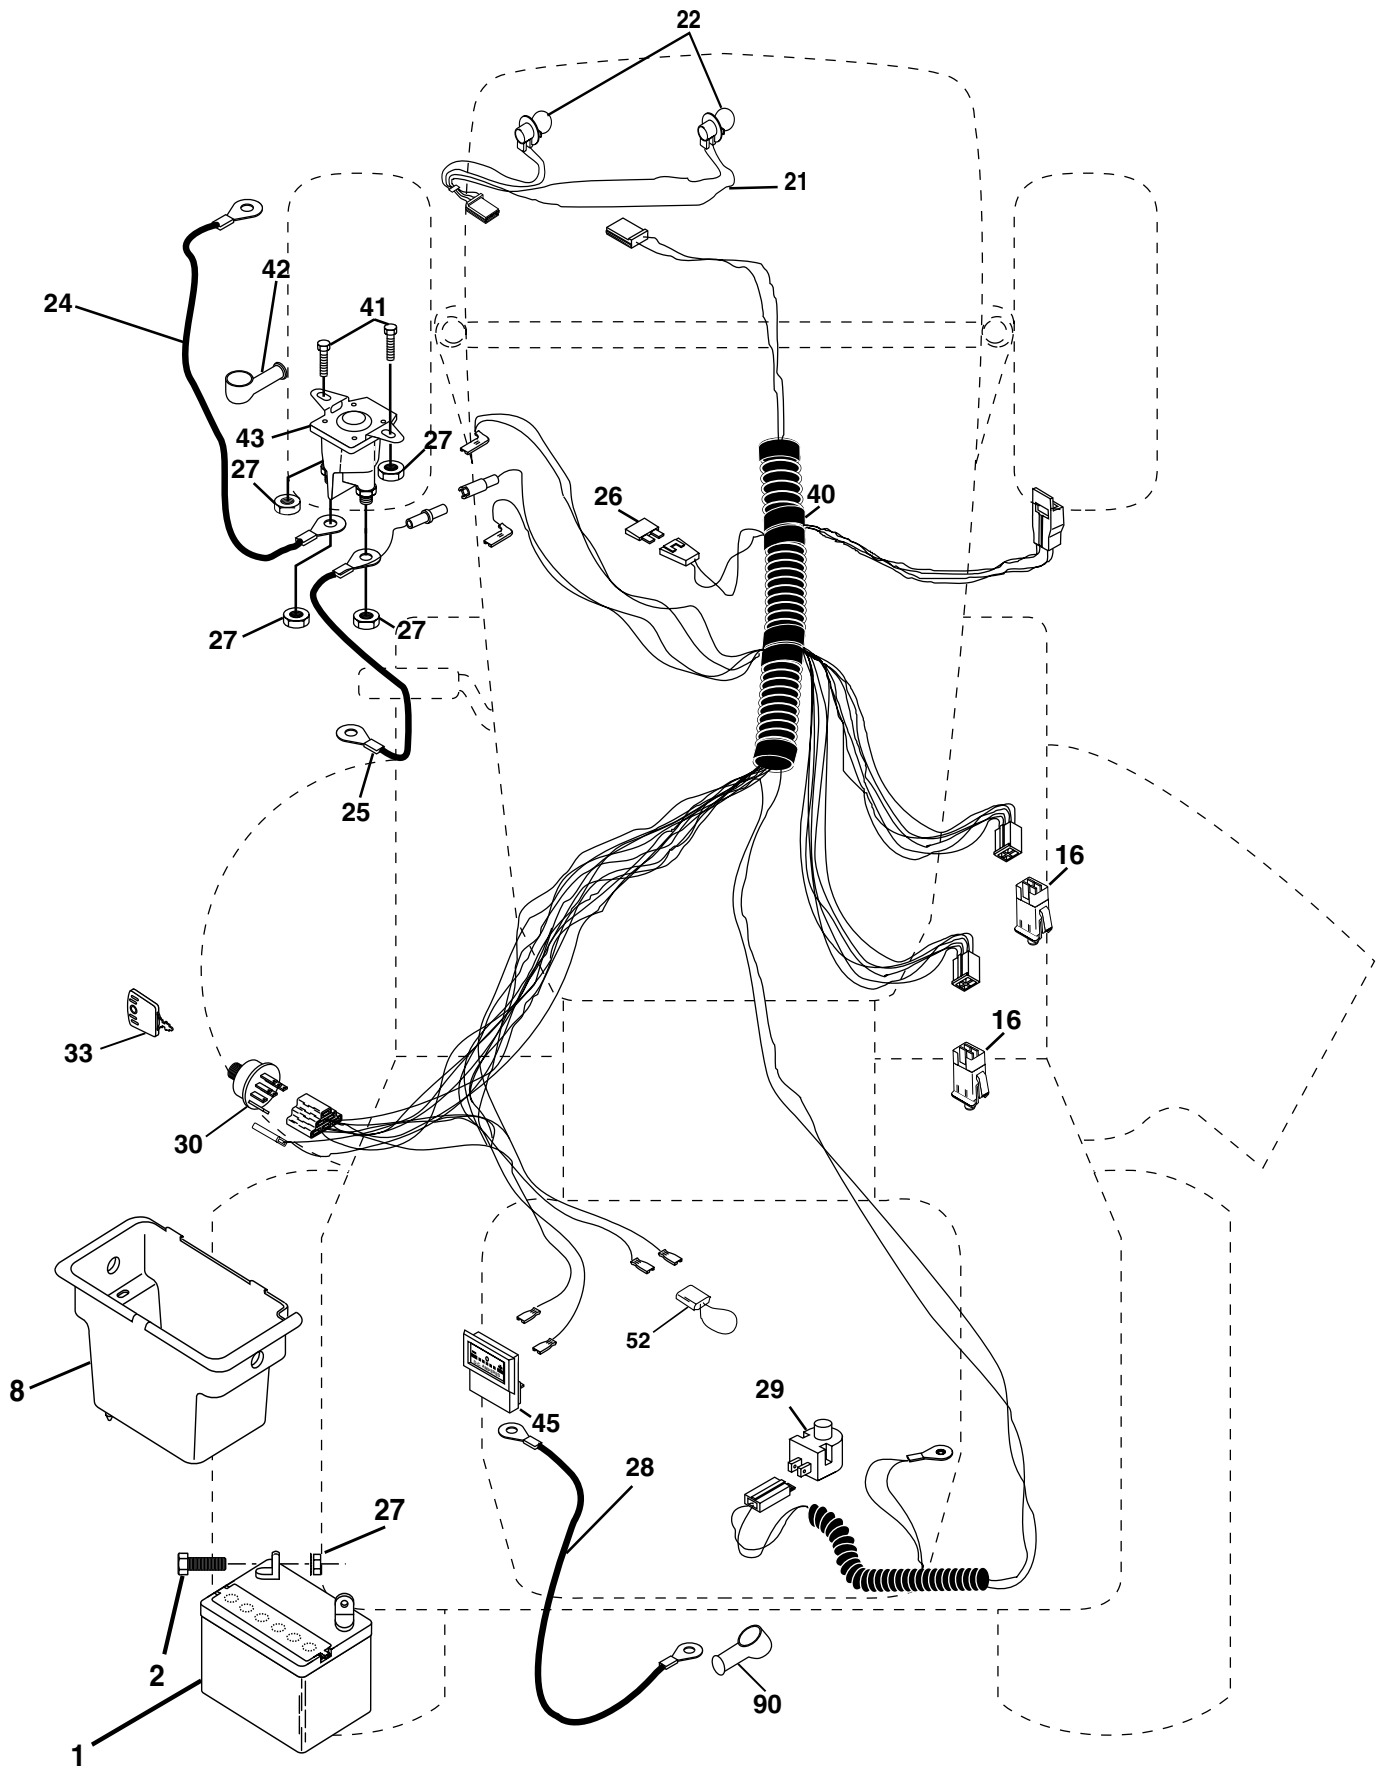

REPAIR PARTS

TRACTOR - - MODEL NUMBER PR17542STA

ELECTRICAL

REPAIR PARTS

TRACTOR - - MODEL NUMBER PR17542STA

ELECTRICAL

KEY NO.	PART NO.	DESCRIPTION
1	144927	Battery 12 Volt 35 Amp
2	74760412	Bolt Hex Hd 1/4-20unc X 3/4
8	176689	Battery Box
16	176138	Switch Interlock Push-In
21	175685	Harness Socket Light
22	4152J	Bulb, Light # 1156
24	4799J	Cable Battery
25	146147	Cable Battery 6 Ga Red w/16 wire
26	175158	Fuse
27	73510400	Nut Keps Hex 1/4-20 Unc
28	4207J	Cable Ground 6ga 12 black
29	121305X	Switch Plunger Nc Gray
30	175566	Switch Ign
33	140401	Key Ign Molded Generic
40	179720	Harness Ign
41	71110408	Bolt Fin Hex 1/4-20uncx 1/2
42	131563	Cover Terminal Red
43	178861	Solenoid
45	121433X	Ammeter Rectangular
52	141940	Protection Loop
90	180449	Cover Terminal

NOTE: All component dimensions given in U.S. inches
1 inch = 25.4 mm