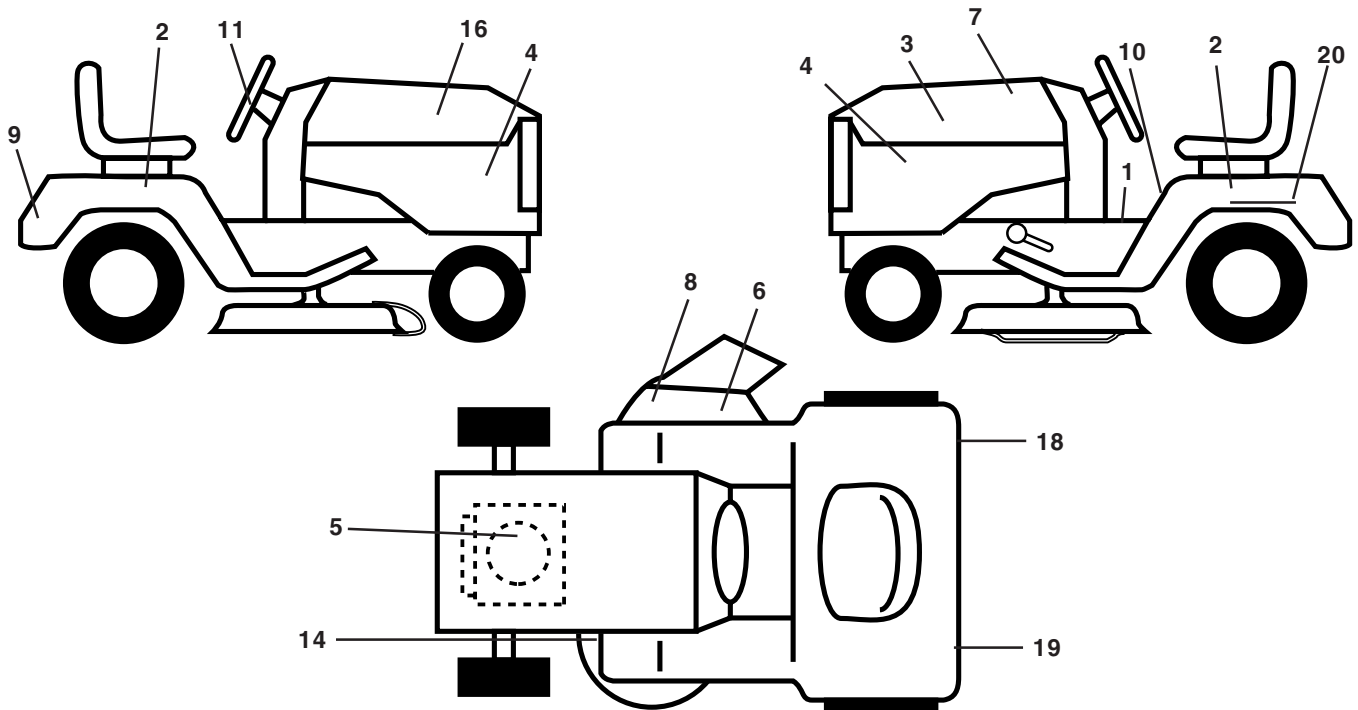

REPAIR PARTS

TRACTOR - - MODEL NUMBER PR17H42STD

DECALS

KEY NO.	PART NO.	DESCRIPTION
1	157032	Decal Oper
2	176305	Decal Fender Side
3	176308	Decal Hood LH
4	178206	Decal Side Panel Logo
5	176679	Decal HP Engine
6	179128	Decal Deck "B" 42"
7	180891	Decal Repl. Parts
8	170563	Decal Warning Multi-Language
9	172740	Decal Fender Logo

KEY NO.	PART NO.	DESCRIPTION
10	157140	Decal Fender Danger E/F
11	172743	Decal Ins Strg Whl
14	160396	Decal V-Belt Schematic
16	176307	Decal Hood Rh
18	173587	Decal Fender Reflector RH
19	173589	Decal Fender Reflector LH
20	145005	Decal Bat Dan/Psn
--	179768X428	Pad Footrest LH
--	179769X428	Pad Footrest RH
--	138311	Decal Handle Lft Height Adjust
--	169210	Decal By Pass
--	182565	Manual Owner's (English)
--	182566	Manual Owner's (French)