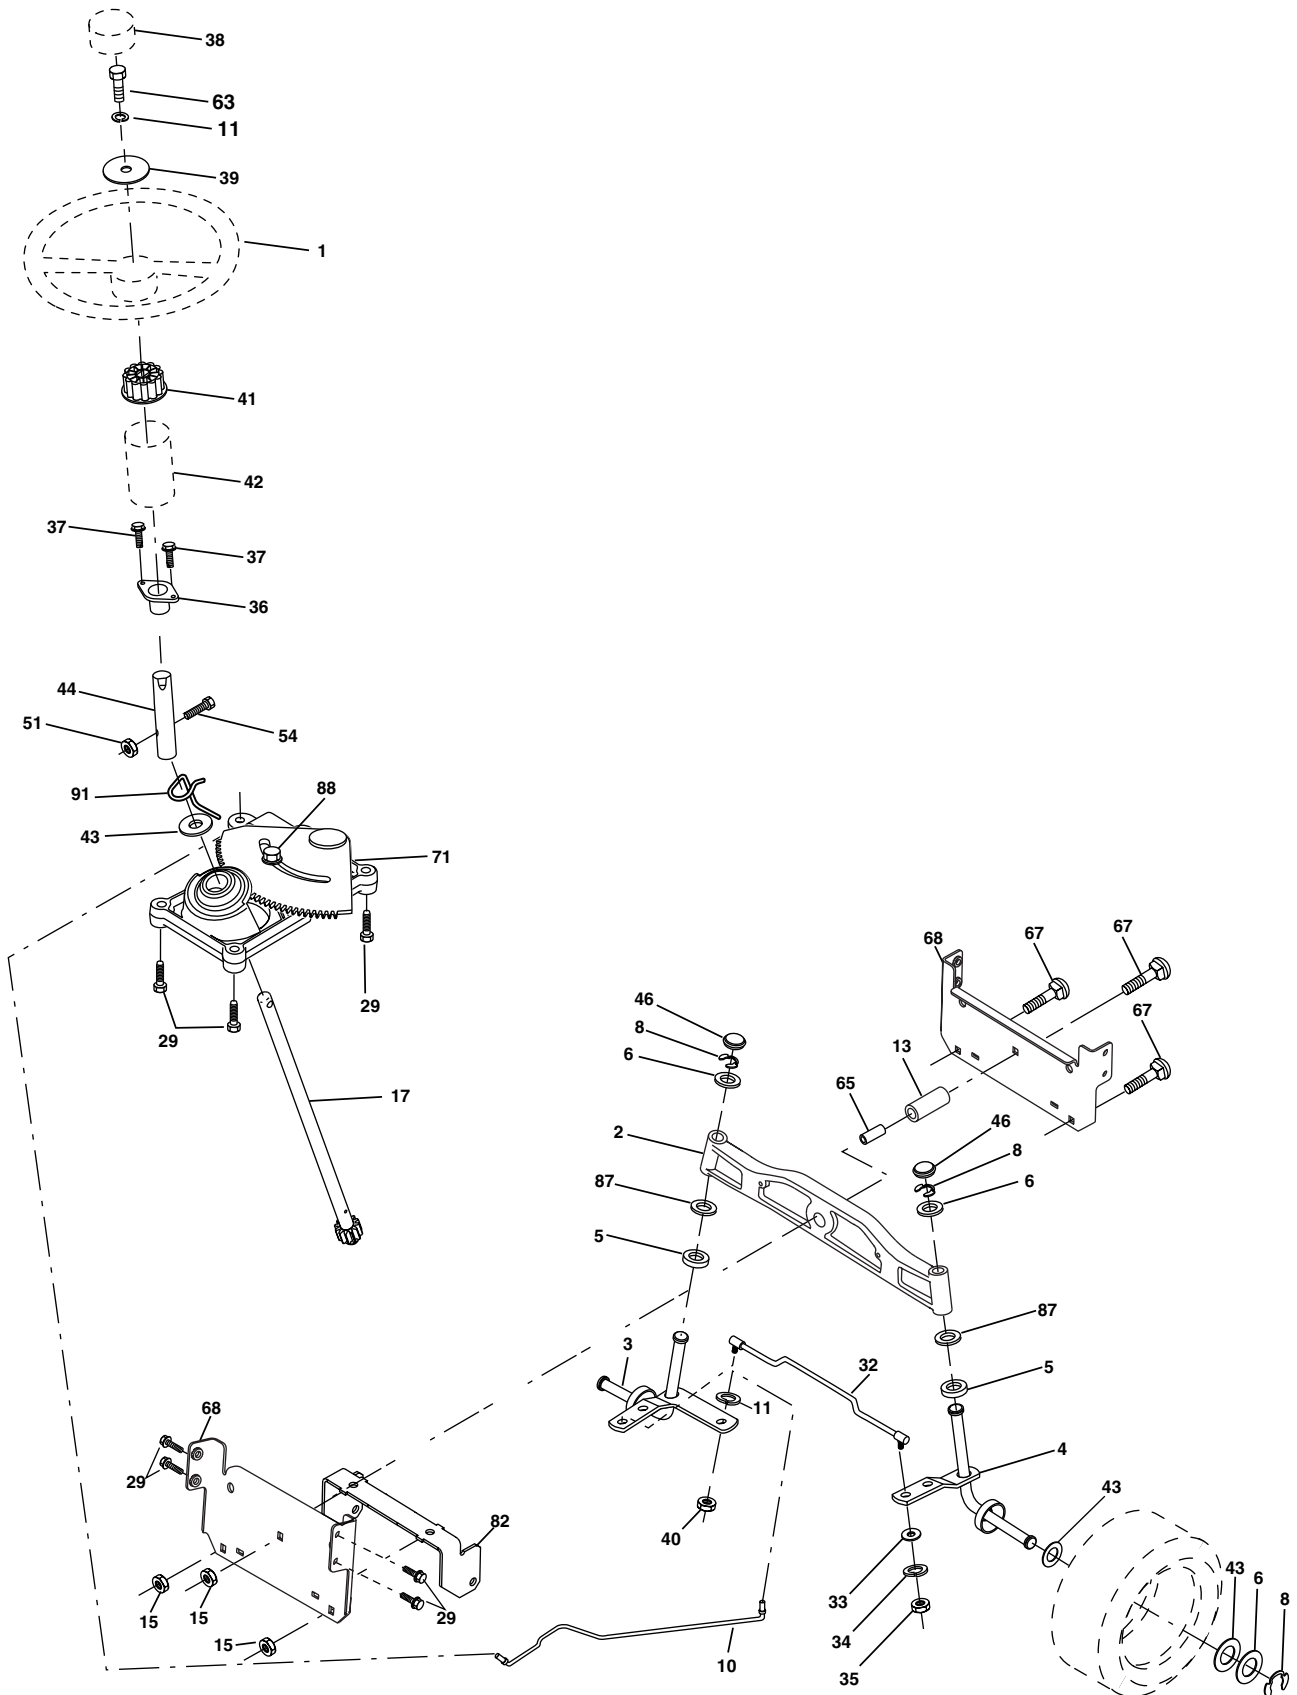

REPAIR PARTS

TRACTOR - - MODEL NUMBER PR17H42STD

STEERING ASSEMBLY

REPAIR PARTS

TRACTOR - - MODEL NUMBER PR17H42STD

STEERING ASSEMBLY

KEY NO.	PART NO.	DESCRIPTION
1	159944X428	Wheel Steering
2	172393	Axle Asm Cast Iron LT
3	169840	Spindle Asm LH
4	169839	Spindle Asm RH
5	6266H	Bearing Race Thrust Harden
6	121748X	Washer 25/32 X 1-5/8 X 16 Ga
8	12000029	Ring Klip #t5304-75
10	175121	Link Drag
11	10040600	Washer Lock Hvy Hlcl Spr 3/8
13	136518	Spacer Brg. Axle Front
15	145212	Nut Hex Flange Lock
17	177876	Shaft Asm. Steering
29	17060612	Screw 3/8-16x.75
32	171888	Rod Tie
33	19111216	Washer 11/32 x 3/4 x 16 Ga.
34	10040500	Washer Lock Hvy Hlcl Spr 5/16
35	73540500	Crownlock Nut 5/16-24
36	155099	Bushing Strg
37	152927	Screw
38	159946X428	Insert Cap Strg Wh Au
39	19132411	Washer
40	7810H	Lock nut
41	159945	Adaptor Wheel Strg
42	145054X428	Boot Steering Dash
43	121749X	Washer 25/32 X 1 1/4 X 16 Ga
44	153720	Extension Steering Shaft LR/LT
46	121232X	Cap Spindle Fr Top Blk
51	73800500	Nut Lock Hex w/Ins 5/16-18
54	74780520	Bolt Fin Hex 5/16-18 Unc x 1-1/4
63	74780616	Bolt Fin Hex 3/8-16unc x 1 Gr. 5
65	160367	Brace Axle
67	72140618	Bolt Rdhd Sq 3/8-16 Unc x 2-1/4
68	169827	Axle, Brace
71	175146	Steering Asm.
82	169835	Bracket Susp. Chassis Front
87	173966	Washer Flat .781 x 1-1/2 x .14
88	175118	Bolt Shoulder 7/16-20 Unc
91	175553	Clip Steering

NOTE: All component dimensions given in U.S. inches
1 inch = 25.4 mm