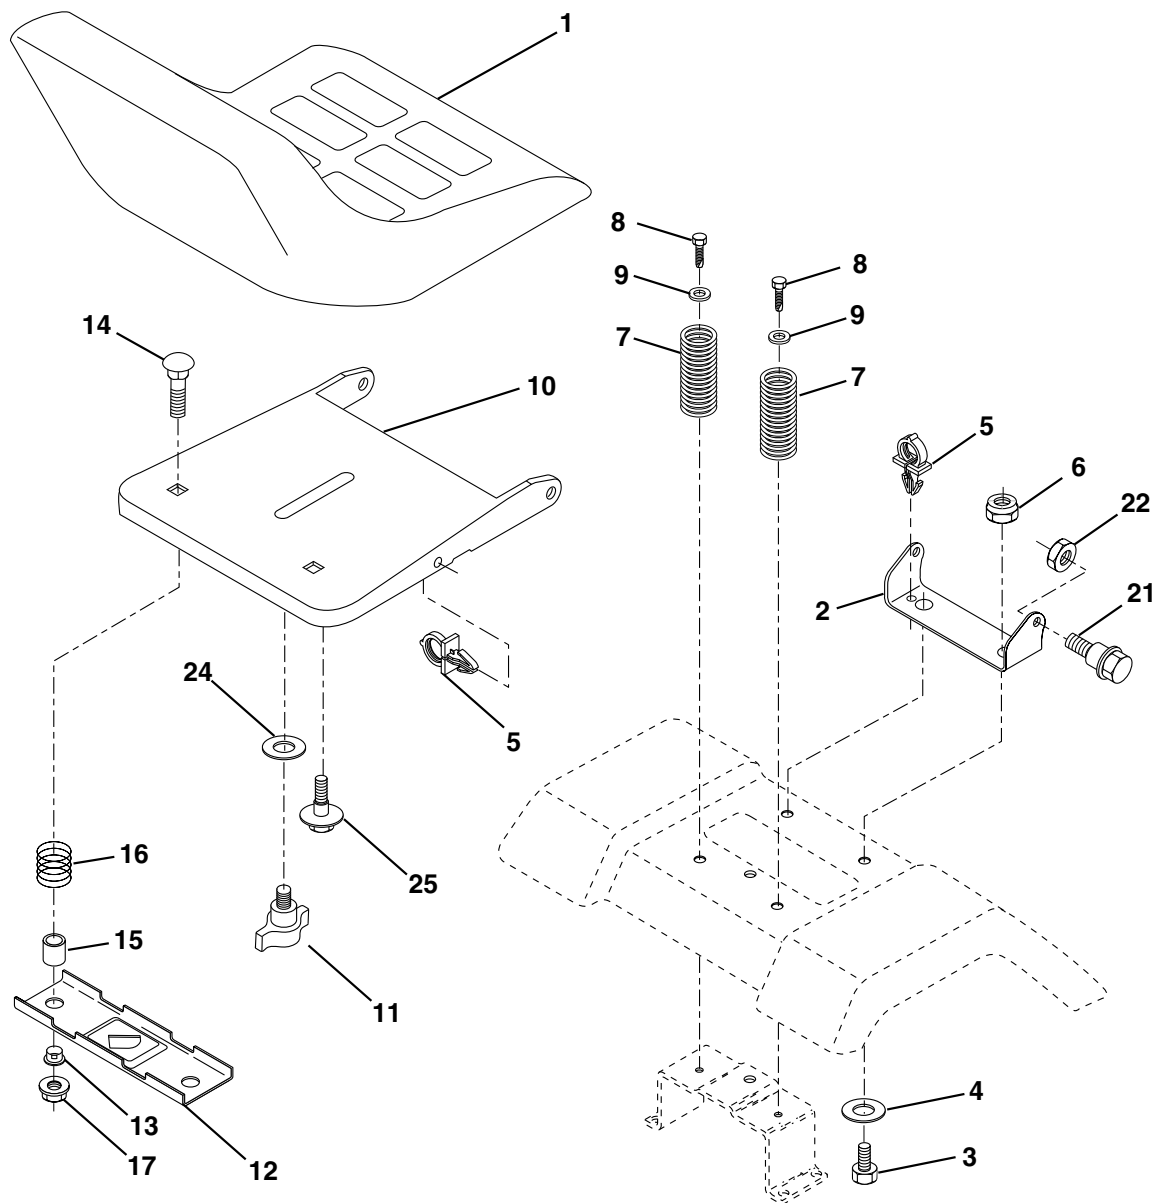

REPAIR PARTS

TRACTOR - - MODEL NUMBER PR17H42STD

SEAT ASSEMBLY

KEY NO.	PART NO.	DESCRIPTION
1	171683	Seat
2	140551	Bracket Pivot Seat 8 720
3	71110616	Bolt Fin Hex 3/8-16 Unc X 1
4	19131610	Washer 13/32 X 1 X 10 Ga
5	145006	Clip Push-In
6	73800600	Nut Hex w/Ins. 3/8-16 Unc
7	124181X	Spring Seat Cprsn 2 250 Blk Zi
8	17000616	Screw 3/8-16 X 1.5
9	19131614	Washer 13/32 X 1 X 14 Ga.
10	174894	Pan Seat
11	166369	Knob Seat

KEY NO.	PART NO.	DESCRIPTION
12	121246X	Bracket Mounting Switch
13	121248X	Bushing Snap Blk Nyl 50 Id
14	72050412	Bolt Rdhd Sqnk 1/4-20x1-1/2
15	134300	Spacer Split 28x 88
16	121250X	Spring Cprsn
17	123976X	Nut Lock 1/4 Lge Flg Gr 5 Zinc
21	171852	Bolt Shoulder 5/16-18 Unc
22	73800500	Nut Hex Lock W/Ins 5/16-18
24	19171912	Washer 17/32 X 1-3/16 X 12 Ga.
25	127018X	Bolt Shoulder 5/16-18 X 62

NOTE: All component dimensions given in U.S. inches
1 inch = 25.4 mm