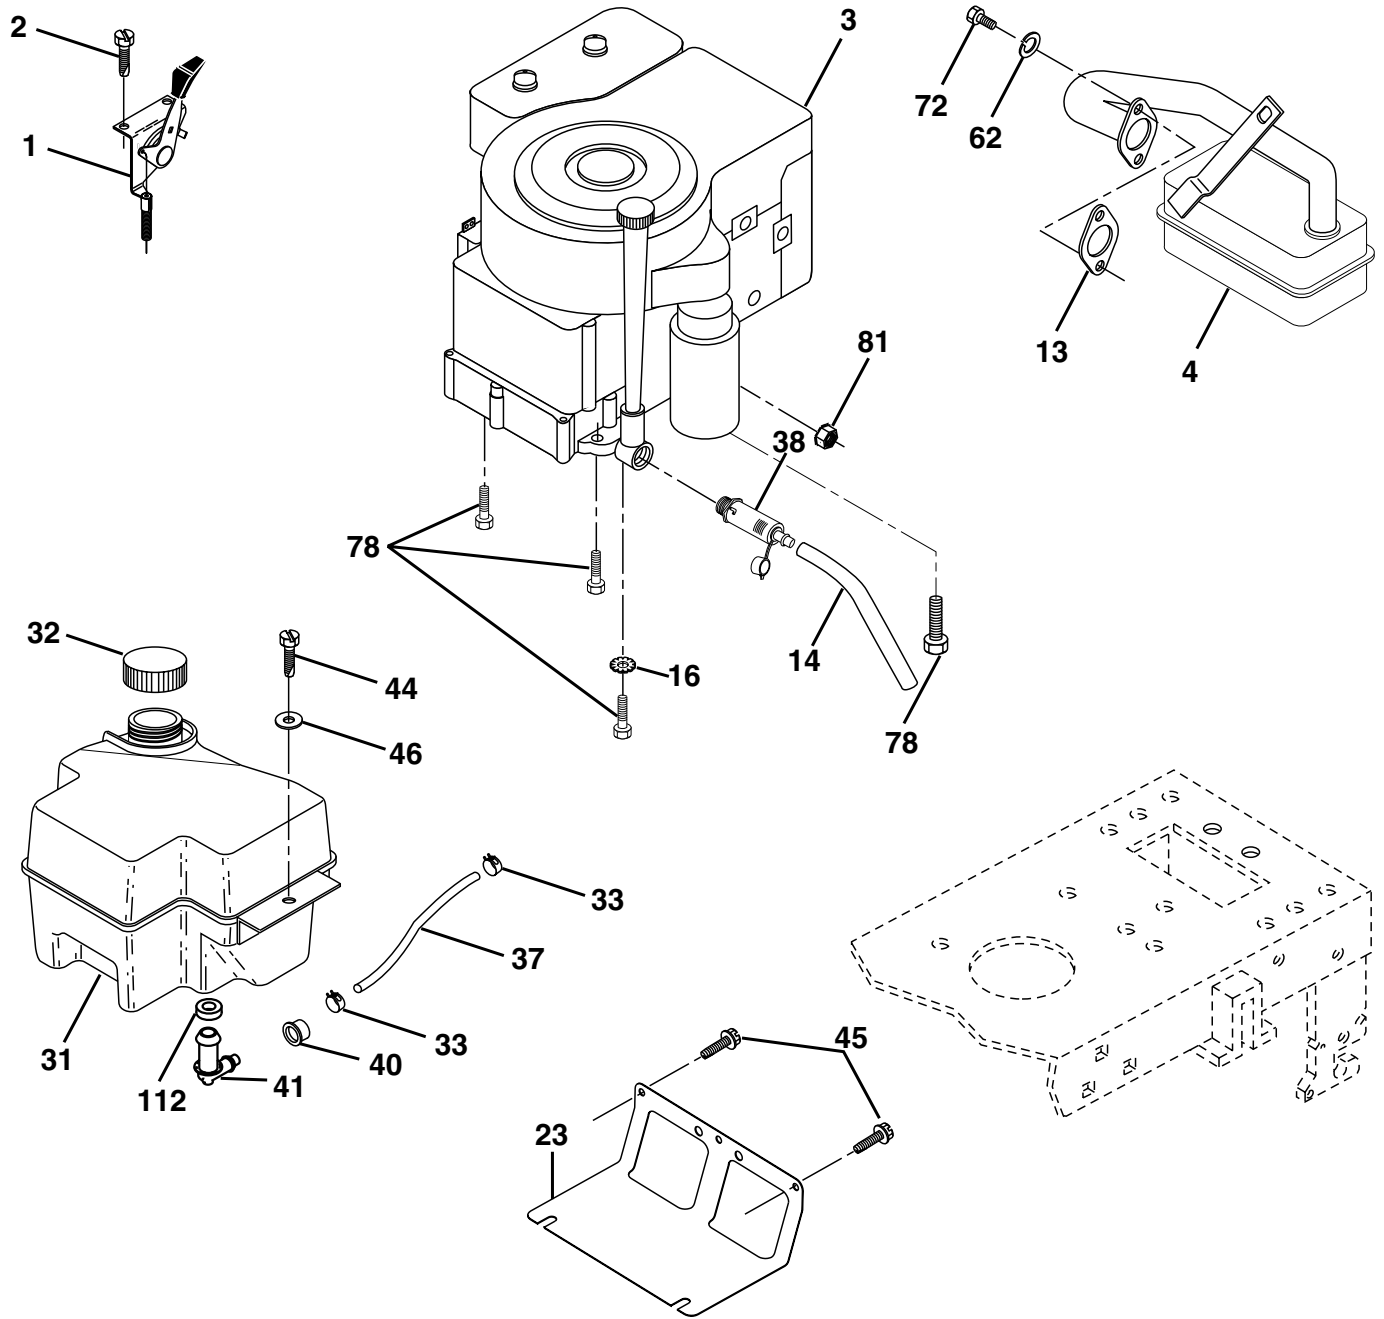

NOTE: All component dimensions given in U.S. inches
1 inch = 25.4 mm

REPAIR PARTS

TRACTOR - - MODEL NUMBER PR1842STA PRODUCT NUMBER 954 56 82-05 DECALS

KEY NO.	PART NO.	DESCRIPTION
1	156369	Decal Oper
2	176305	Decal Fender Side
3	176308	Decal Hood LH
4	182005	Decal Side Panel Logo
5	181564	Decal HP Engine
6	179128	Decal Deck "B" 42"
8	170563	Decal Warning Mult-Language
9	172740	Decal Fender Logo
10	157140	Decal Fender Danger E/F

WHEELS AND TIRES

KEY NO.	PART NO.	DESCRIPTION
1	59192	Cap Valve Tire
2	65139	Stem Valve
3	170455	Tire F Ts 15 X 6 0 - 6 Service
4	59904	Tube Front (Service Item Only)
5	106732X421	Rim Asm 6"front Service
6	278H	Fitting Grease (Front Wheel Only)
7	9040H	Bearing Flange (Front Wheel Only)
8	106108X421	Rim Asm 8"rear Service
9	170456	Tire R Ts 20x10-8 C Service
10	7152J	Tube Rear (Service Item Only)
11	104757X421	Cap Axle 1 50 X 1 00
--	144334	Sealant, Tire (10 oz. Tube)

NOTE: All component dimensions given in U.S. inches
1 inch = 25.4 mm

REPAIR PARTS

TRACTOR - - MODEL NUMBER PR1842STA PRODUCT NUMBER 954 56 82-05
ENGINE

29

OPTIONAL EQUIPMENT
Spark Arrester

REPAIR PARTS

TRACTOR - - MODEL NUMBER PR1842STA PRODUCT NUMBER 954 56 82-05
ENGINE

NOTE: All component dimensions given in U.S. inches
1 inch = 25.4 mm

REPAIR PARTS

TRACTOR - - MODEL NUMBER PR1842STA PRODUCT NUMBER 954 56 82-05
MOWER LIFT

REPAIR PARTS

TRACTOR - - MODEL NUMBER PR1842STA PRODUCT NUMBER 954 56 82-05
MOWER LIFT