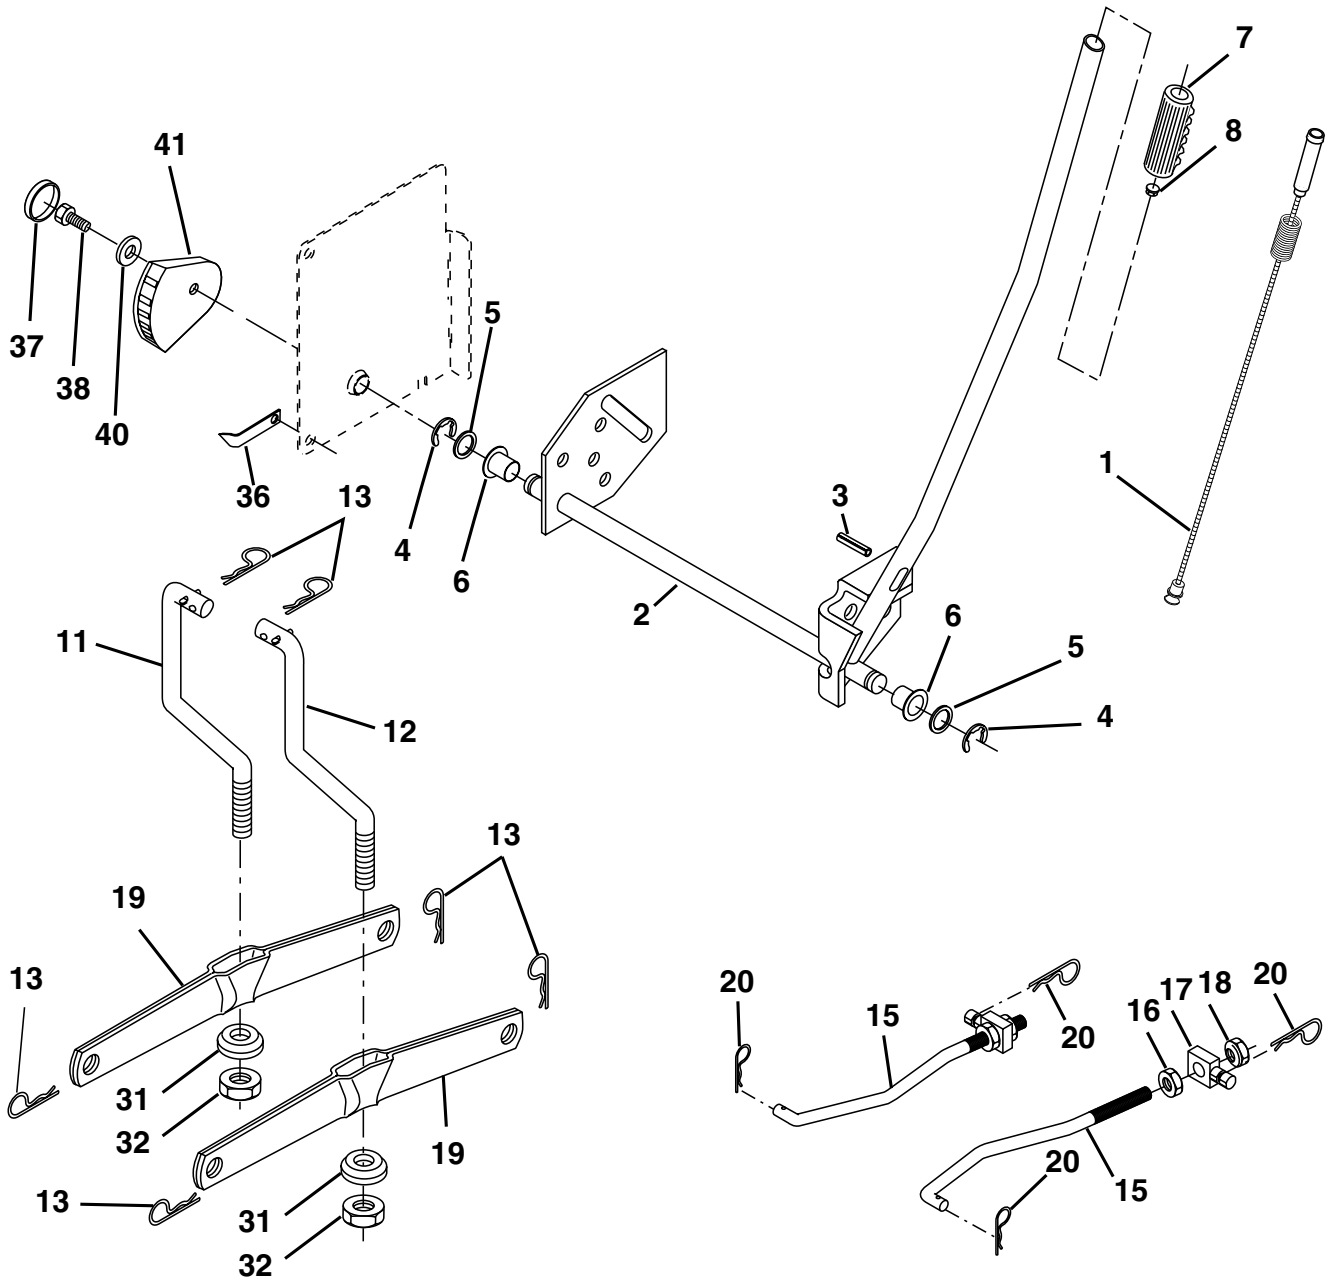

NOTE: All component dimensions given in U. S.
inches 1 inch = 25.4 mm

REPAIR PARTS

TRACTOR - - MODEL NUMBER PR1842STA PRODUCT NUMBER 954 56 82-05
MOWER DECK

REPAIR PARTS

TRACTOR - - MODEL NUMBER PR1842STA PRODUCT NUMBER 954 56 82-05 MOWER DECK

NOTE: All component dimensions given in U.S. inches
1 inch = 25.4 mm

REPAIR PARTS

TRACTOR - - MODEL NUMBER PR1842STA PRODUCT NUMBER 954 56 82-05
MOWER LIFT

REPAIR PARTS

TRACTOR - - MODEL NUMBER PR1842STA PRODUCT NUMBER 954 56 82-05
MOWER LIFT

KEY NO.	PART NO.	DESCRIPTION
1	159460	Wire Asm Inner/Sprg W/plunger LT
2	159471	Shaft Asm Lift RH w/Inf
3	105767X	Pin Groove 1 500 Zinc
4	12000002	E Ring #5133-62
5	19211621	Washer 21/32 X 1 X 21 Ga
6	120183X	Bearing Nylon Blk 629 Id
7	125631X	Grip Handle
8	170770	Button Plunger Yellow
11	139865	Link Lift LH Fixed Length
12	139866	Link Lift RH Fixed Length
13	4939M	Retainer Spring
15	173288	Link Front
16	73350800	Nut Jam Hex 1/2-13 Unc
17	175689	Trunnion
18	73800800	Nut Lock w/Wsh 1/2-13 Unc
19	139868	Arm Suspension Rear
20	163552	Retainer Spring
31	169865	Bearing Pvt Lift
32	73540600	Nut Crownlock 3/8 - 24
36	155097	Pointer Height Indicator
37	123935X	Plug Hole Blk 1.485/1.515 Dia.
38	17060516	Screw Thdrol 5/16-18 x 1
40	19112410	Washer 11/32 x 1-1/2 10 Ga.
41	155098	Indicator Height STLT