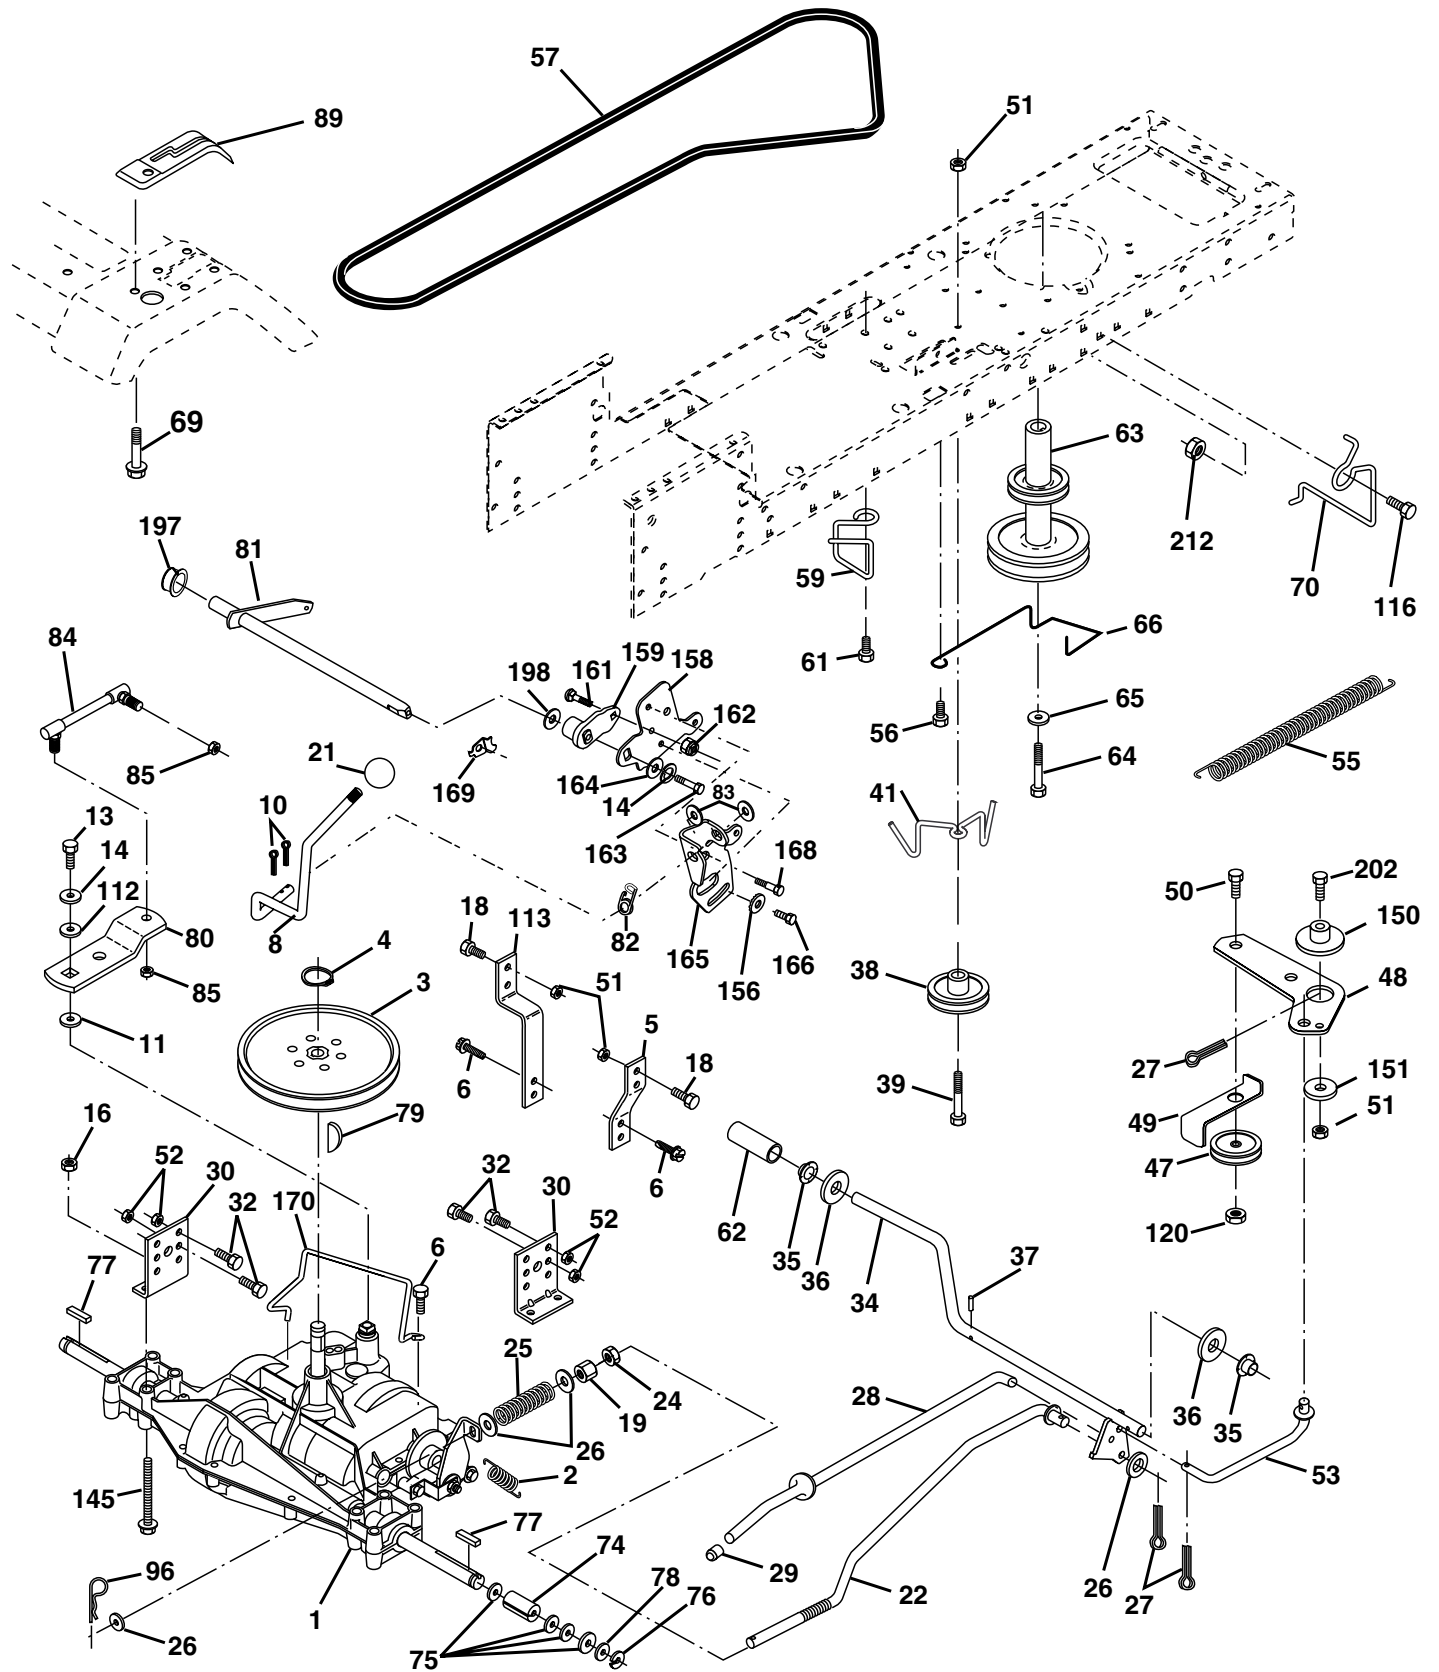

REPAIR PARTS

TRACTOR - - MODEL NUMBER PR1842STA PRODUCT NUMBER 954 56 82-05
DRIVE

REPAIR PARTS

**TRACTOR - - MODEL NUMBER PR1842STA PRODUCT NUMBER 954 56 82-05
DRIVE**

KEY NO.	PART NO.	DESCRIPTION	KEY NO.	PART NO.	DESCRIPTION
1	-----	Transaxle Peerless (206-545C) (Order parts from transaxle manufacturer)	63	175410	Engine Pulley
2	146682	Spring Return Brake T/a Zinc	64	71170764	Bolt Hex
3	123666X	Pulley Transaxle 18" tires	65	10040700	Washer Lock Hvy Hlcl Spr 7/16
4	12000028	Ring Retainer #5100-62	66	154778	Keeper Belt Engine Foolproof
5	121520X	Strap Torque 30 Degrees	69	142432	Screw Hex wsh HiLo 1/4 x 1/2 unc
6	17060512	Screw 5/16-18 X 3/4	70	134683	Guide Belt Mower Drive RH
8	165619	Rod Shift Fender Adjust Lt	74	137057	Spacer Axle
10	76020416	Pin Cotter 1/8 X 1 Cad	75	121749X	Washer 25/32 X 1 1/4 X 16 Ga
11	105701X	Washer Plate Shf 388 Sq Hole	76	12000001	E-ring#5133-75
13	74550412	Bolt 1/4-28 Unf Gr 8 W/Patch	77	123583X	Key Square 2 0 X 1845/ 1865
14	10040400	Washer Lock Hvy Helical	78	121748X	Washer 25/32 X 1-5/8 X 16 Ga
16	73800500	Nut Lock Hex w/ins 5/16-18	79	2228M	Key Woodruff #9 3/16 x 3/4
18	74780616	Bolt, Fin Hex 3/8-16 UNC x 1 Gr. 5	80	145090	Arm Shift
19	73800600	Nut Lock 3/8-16 Unc	81	165592	Shaft Asm Cross Tapered PMST/20
21	140845	Knob	82	123782X	Spring Torsion T/a
22	130804	Rod Brake Blk Zinc 26 840	83	19171216	Washer 17/32 X 3/4 X 16 Ga
24	73350600	Nut Hex Jam 3/8-16 Unc	84	166231	Link Transaxle PMST/20" Zinc
25	106888X	Spring Rod Brake 2 00 Zinc	85	150360	Nut Lock Center 1/4 - 28 FNTHD
26	19131316	Washer 13/32 X 13/16 X 16 Ga	89	169372X428	Console Shift STLT
27	76020412	Pin Cotter 1/8 X 3/4 Cad	96	4497H	Retainer Spring 1"
28	175765	Rod Brake Parking LT/YT	112	19091210	Washer 9/32 x 3/4 x 10 Ga.
29	71673	Cap Brake Parking	113	127285X	Strap Torque LT
30	169592	Bracket Mtg Transaxle	116	72140608	Bolt Rdhd Sq Neck 3/8-16 x 1
32	74760512	Bolt Hex Hd 5/16-18unc X 3/4	120	73900600	Nut Lock Flg. 3/8-16 Unc
34	175578	Shaft Asm Pedal Foot	145	74490540	Bolt Hex FLGHD 5/16-18 Gr. 5
35	120183X	Bearing Nylon Blk 629 Id	150	175456	Spacer Retainer
36	19211616	Washer 21/32 X 1 X 16 Ga	151	19133210	Washer 13/32 x 2 x 10
37	1572H	Pin Roll 3/16 X 1"	156	166002	Washer Srrted 5/16ID x 1.125
38	179114	Pulley Composite Flat	158	165589	Bracket Shift Mount
39	74760648	Bolt Fin Hex 3/8-16 unc X 3	159	165494	Hub Tapered Flange Shift Lt
41	175556	Keeper Belt Flat Idler	161	72140406	Bolt Rdhd Sqnk 1/4-20 x 3/4 Gr
47	127783	Pulley Idler V Groove Plastic	162	73680400	Nut Crownlock 1/4-20 Unc
48	154407	Bellcrank Asm	163	74780416	Bolt Hex Fin 1/4-20 Unc x 1 Gr 5
49	123205X	Retainer Belt Style Spring	164	19091010	Washer 5/8 x .281 x 10 Ga
50	74760624	Bolt Hex Hd 3/8-16unc X 1-1/2	165	165623	Bracket Pivot Lever
51	73680600	Nut Crownlock 3/8-16 Unc	166	166880	Screw 5/16-18 x 5/8
52	73680500	Nut Crownlock 5/16-18 Unc	168	165492	Bolt Shoulder 5/16-18 x .561
53	105710X	Link Clutch	169	165580	Plate Fastening
55	105709X	Spring Return Clutch 6 75	170	178394	Keeper Belt Transaxle Gear
56	17060620	Screw 3/8-16 x 1-1/4	197	169613	Nyliner Snap-In
57	130801	V-Belt Ground Drive 95 25	198	169593	Washer Nyliner
59	169691	Keeper Belt Span Ctr	202	72110612	Bolt Carr Sh 3/8-16 x 1-1/2 Gr. 5
61	17120614	Screw 3/8-16 x .875	212	145212	Nut Hexflange Lock
62	8883R	Cover Pedal Blk Round			

NOTE: All component dimensions given in U.S. inches
1 inch = 25.4 mm