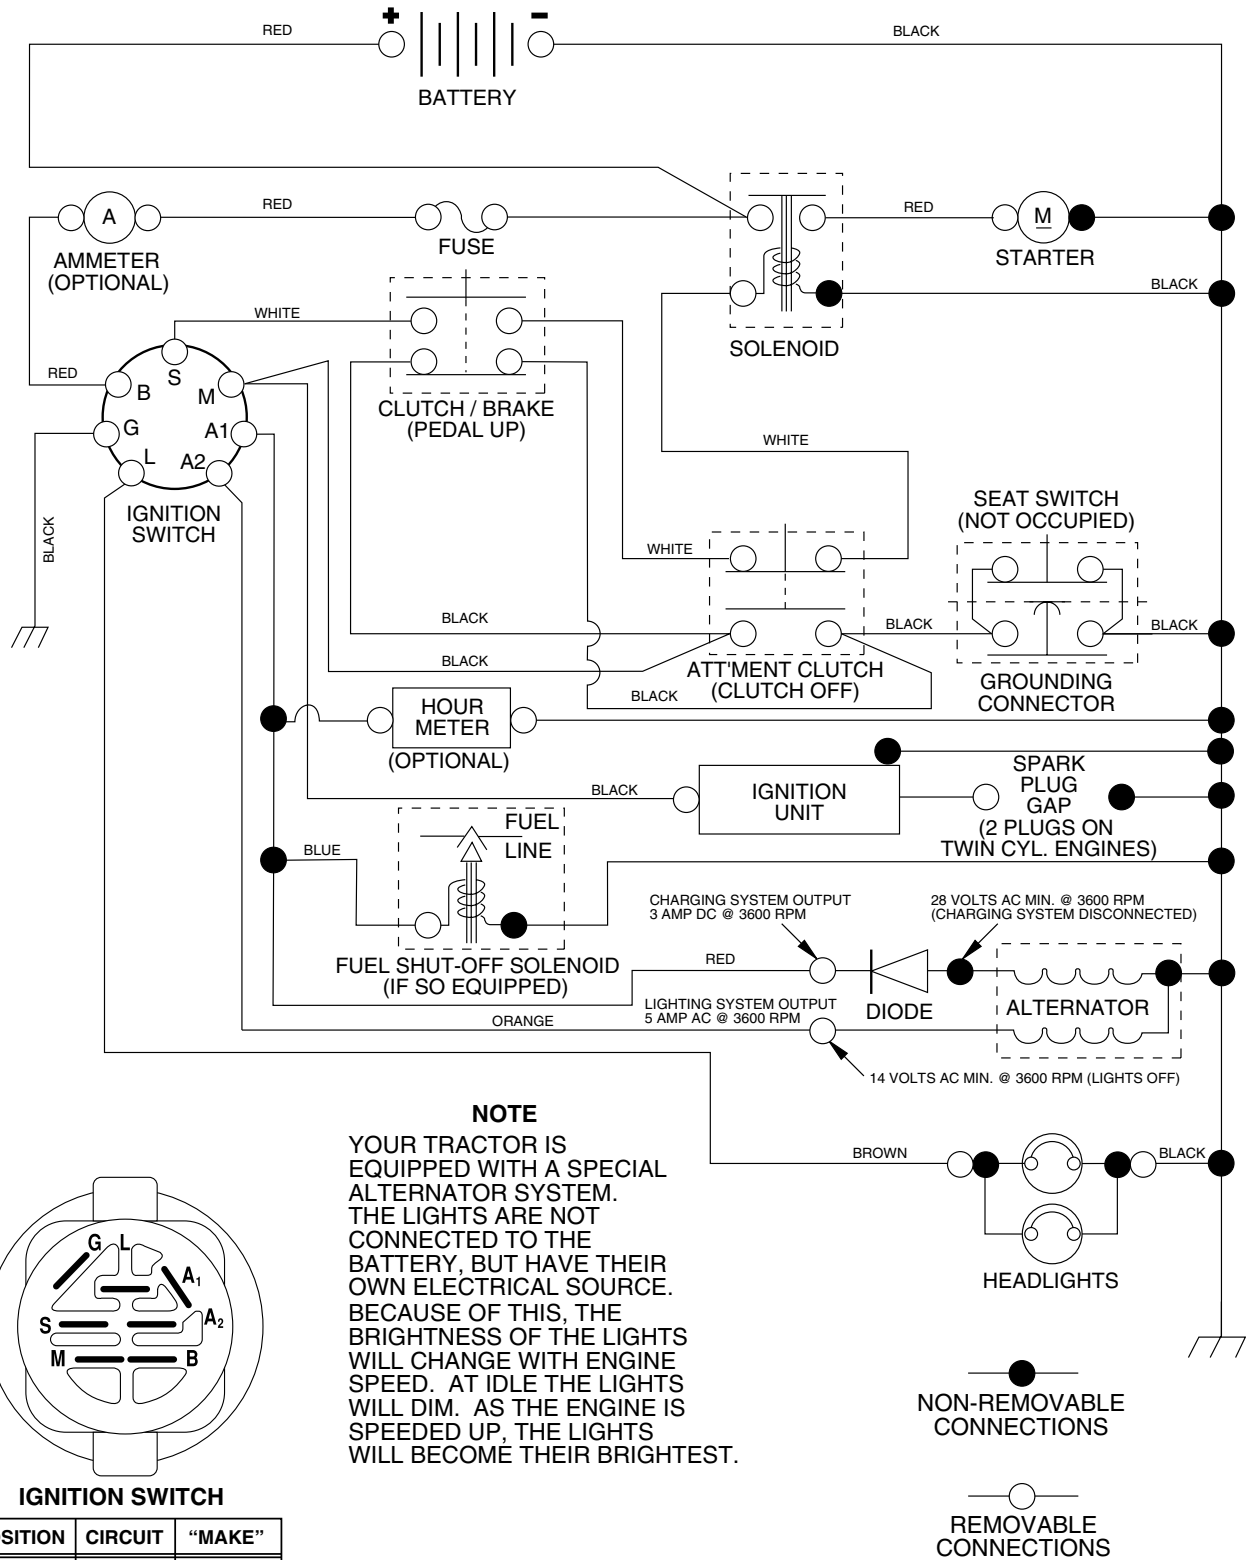

TRACTOR - - MODEL NUMBER PR1842STA PRODUCT NUMBER 954 56 82-05 SCHEMATIC

REPAIR PARTS

TRACTOR - - MODEL NUMBER PR1842STA PRODUCT NUMBER 954 56 82-05
ELECTRICAL

REPAIR PARTS

TRACTOR - - MODEL NUMBER PR1842STA PRODUCT NUMBER 954 56 82-05
ELECTRICAL

KEY NO.	PART NO.	DESCRIPTION
1	163465	Battery
2	74760412	Bolt Hex Hd 1/4-20unc X 3/4
8	176689	Battery Box
16	176138	Switch Interlock Push-In
21	175685	Harness Socket Light
22	4152J	Bulb, Light # 1156
24	4799J	Cable Battery
25	146147	Cable Battery 6 Ga Red w/16 wire
26	175158	Fuse
27	73510400	Nut Keps Hex 1/4-20 Unc
28	4207J	Cable Ground 6ga 12 black
29	121305X	Switch Plunger Nc Gray
30	175566	Switch Ign
33	140401	Key Ign Molded Generic
40	179720	Harness Ign
41	71110408	Bolt Fin Hex 1/4-20uncx 1/2
42	131563	Cover Terminal Red
43	178861	Solenoid
45	121433X	Ammeter Rectangular
52	141940	Protection Loop
90	180449	Cover Terminal