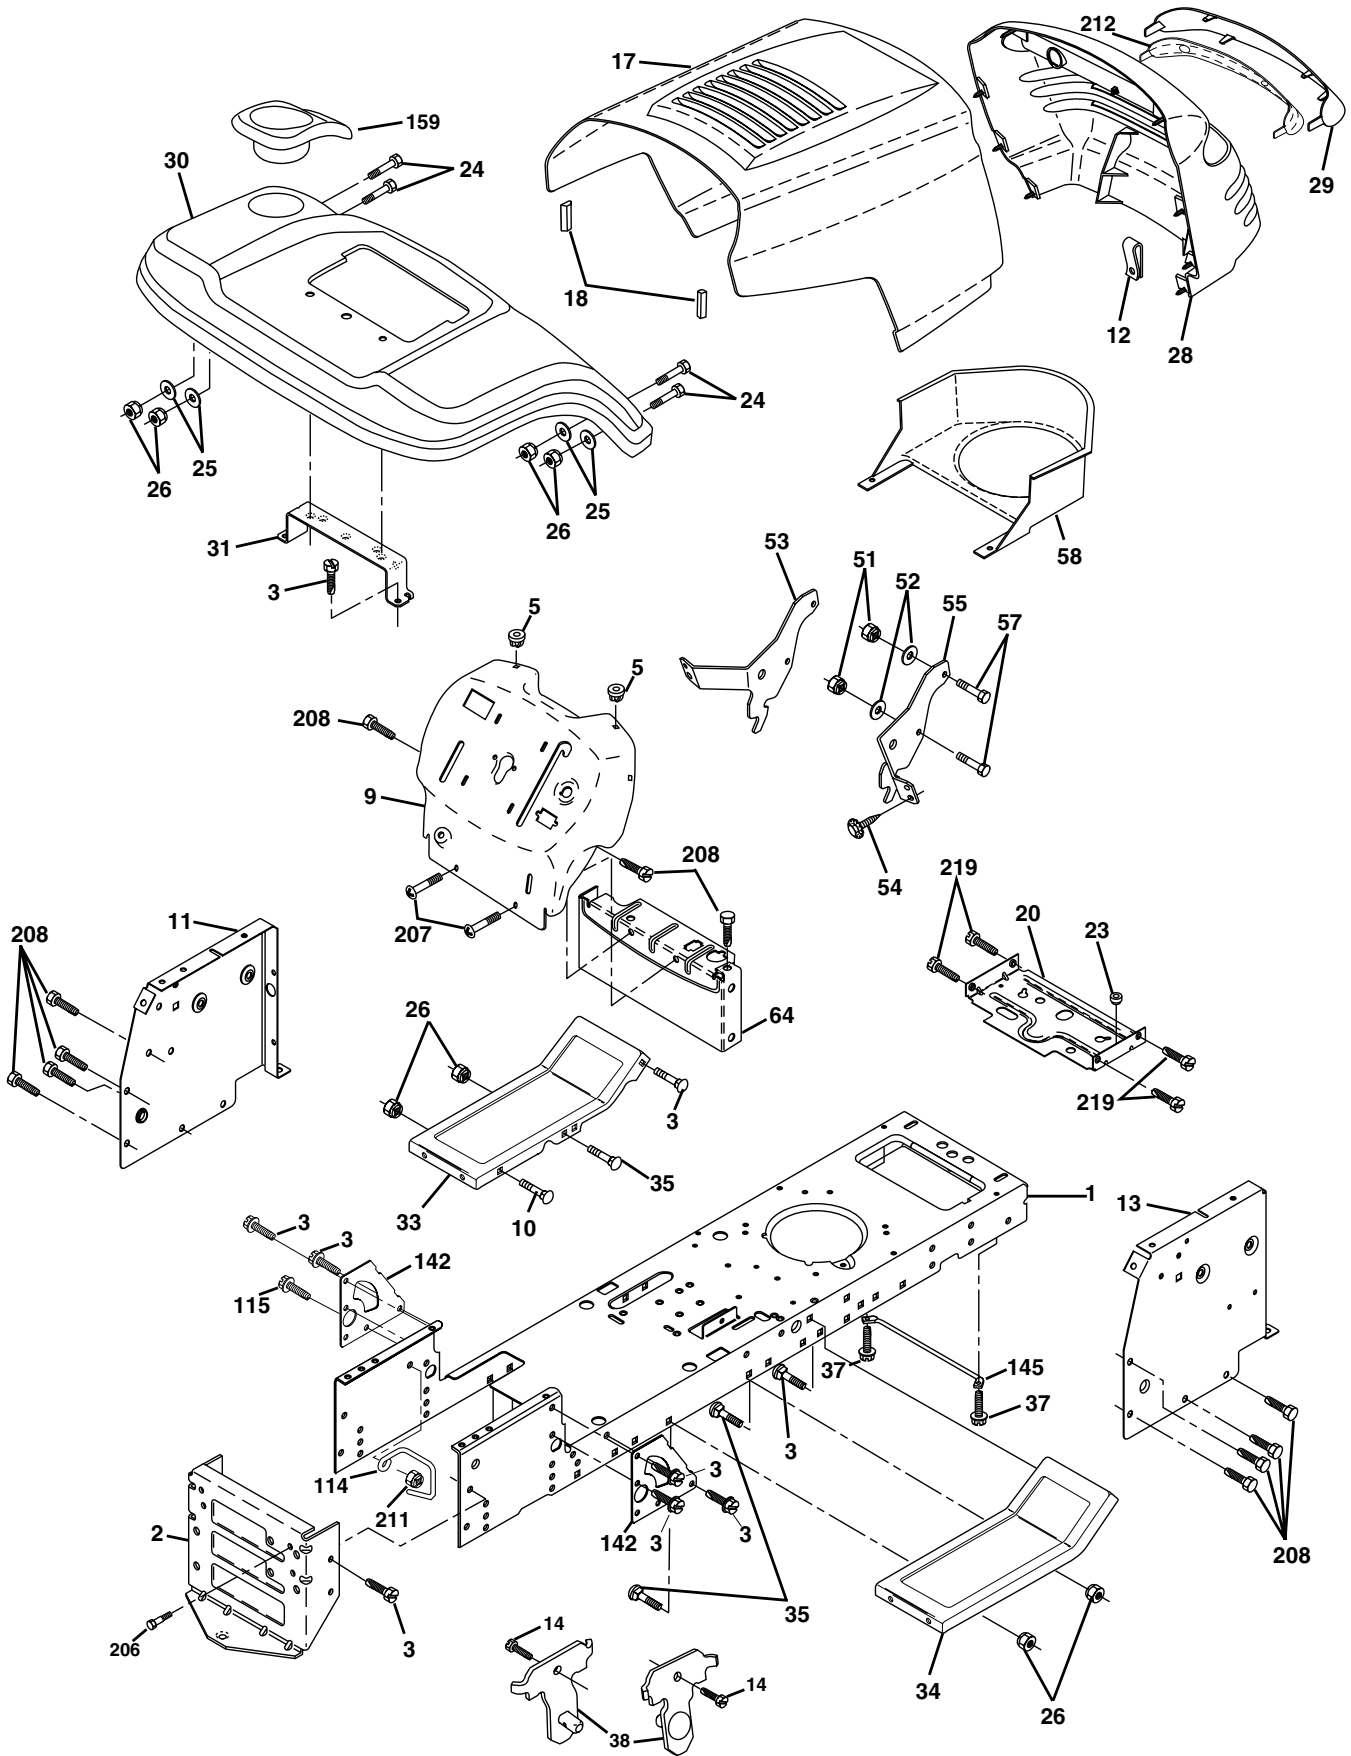

TRACTOR - - MODEL NUMBER PR1842STA PRODUCT NUMBER 954 56 82-05 SCHEMATIC

REPAIR PARTS

TRACTOR - - MODEL NUMBER PR1842STA PRODUCT NUMBER 954 56 82-05
ELECTRICAL

REPAIR PARTS

TRACTOR - - MODEL NUMBER PR1842STA PRODUCT NUMBER 954 56 82-05
ELECTRICAL

KEY NO.	PART NO.	DESCRIPTION
1	163465	Battery
2	74760412	Bolt Hex Hd 1/4-20unc X 3/4
8	176689	Battery Box
16	176138	Switch Interlock Push-In
21	175685	Harness Socket Light
22	4152J	Bulb, Light # 1156
24	4799J	Cable Battery
25	146147	Cable Battery 6 Ga Red w/16 wire
26	175158	Fuse
27	73510400	Nut Keps Hex 1/4-20 Unc
28	4207J	Cable Ground 6ga 12 black
29	121305X	Switch Plunger Nc Gray
30	175566	Switch Ign
33	140401	Key Ign Molded Generic
40	179720	Harness Ign
41	71110408	Bolt Fin Hex 1/4-20uncx 1/2
42	131563	Cover Terminal Red
43	178861	Solenoid
45	121433X	Ammeter Rectangular
52	141940	Protection Loop
90	180449	Cover Terminal

NOTE: All component dimensions given in U.S. inches
1 inch = 25.4 mm

REPAIR PARTS

TRACTOR - - MODEL NUMBER PR1842STA PRODUCT NUMBER 954 56 82-05
CHASSIS AND ENCLOSURES

REPAIR PARTS

TRACTOR - - MODEL NUMBER PR1842STA PRODUCT NUMBER 954 56 82-05 CHASSIS AND ENCLOSURES

NOTE: All component dimensions given in U.S. inches
1 inch = 25.4 mm

REPAIR PARTS

TRACTOR - - MODEL NUMBER PR1842STA PRODUCT NUMBER 954 56 82-05
SEAT ASSEMBLY

KEY NO.	PART NO.	DESCRIPTION
1	171683	Seat
2	140551	Bracket Pivot Seat 8 720
3	71110616	Bolt Fin Hex 3/8-16 Unc X 1
4	19131610	Washer 13/32 X 1 X 10 Ga
5	145006	Clip Push-In
6	73800600	Nut Hex w/Ins. 3/8-16 Unc
7	124181X	Spring Seat Cprsn 2 250 Blk Zi
8	17000616	Screw 3/8-16 X 1.5
9	19131614	Washer 13/32 X 1 X 14 Ga.
10	174894	Pan Seat
11	166369	Knob Seat