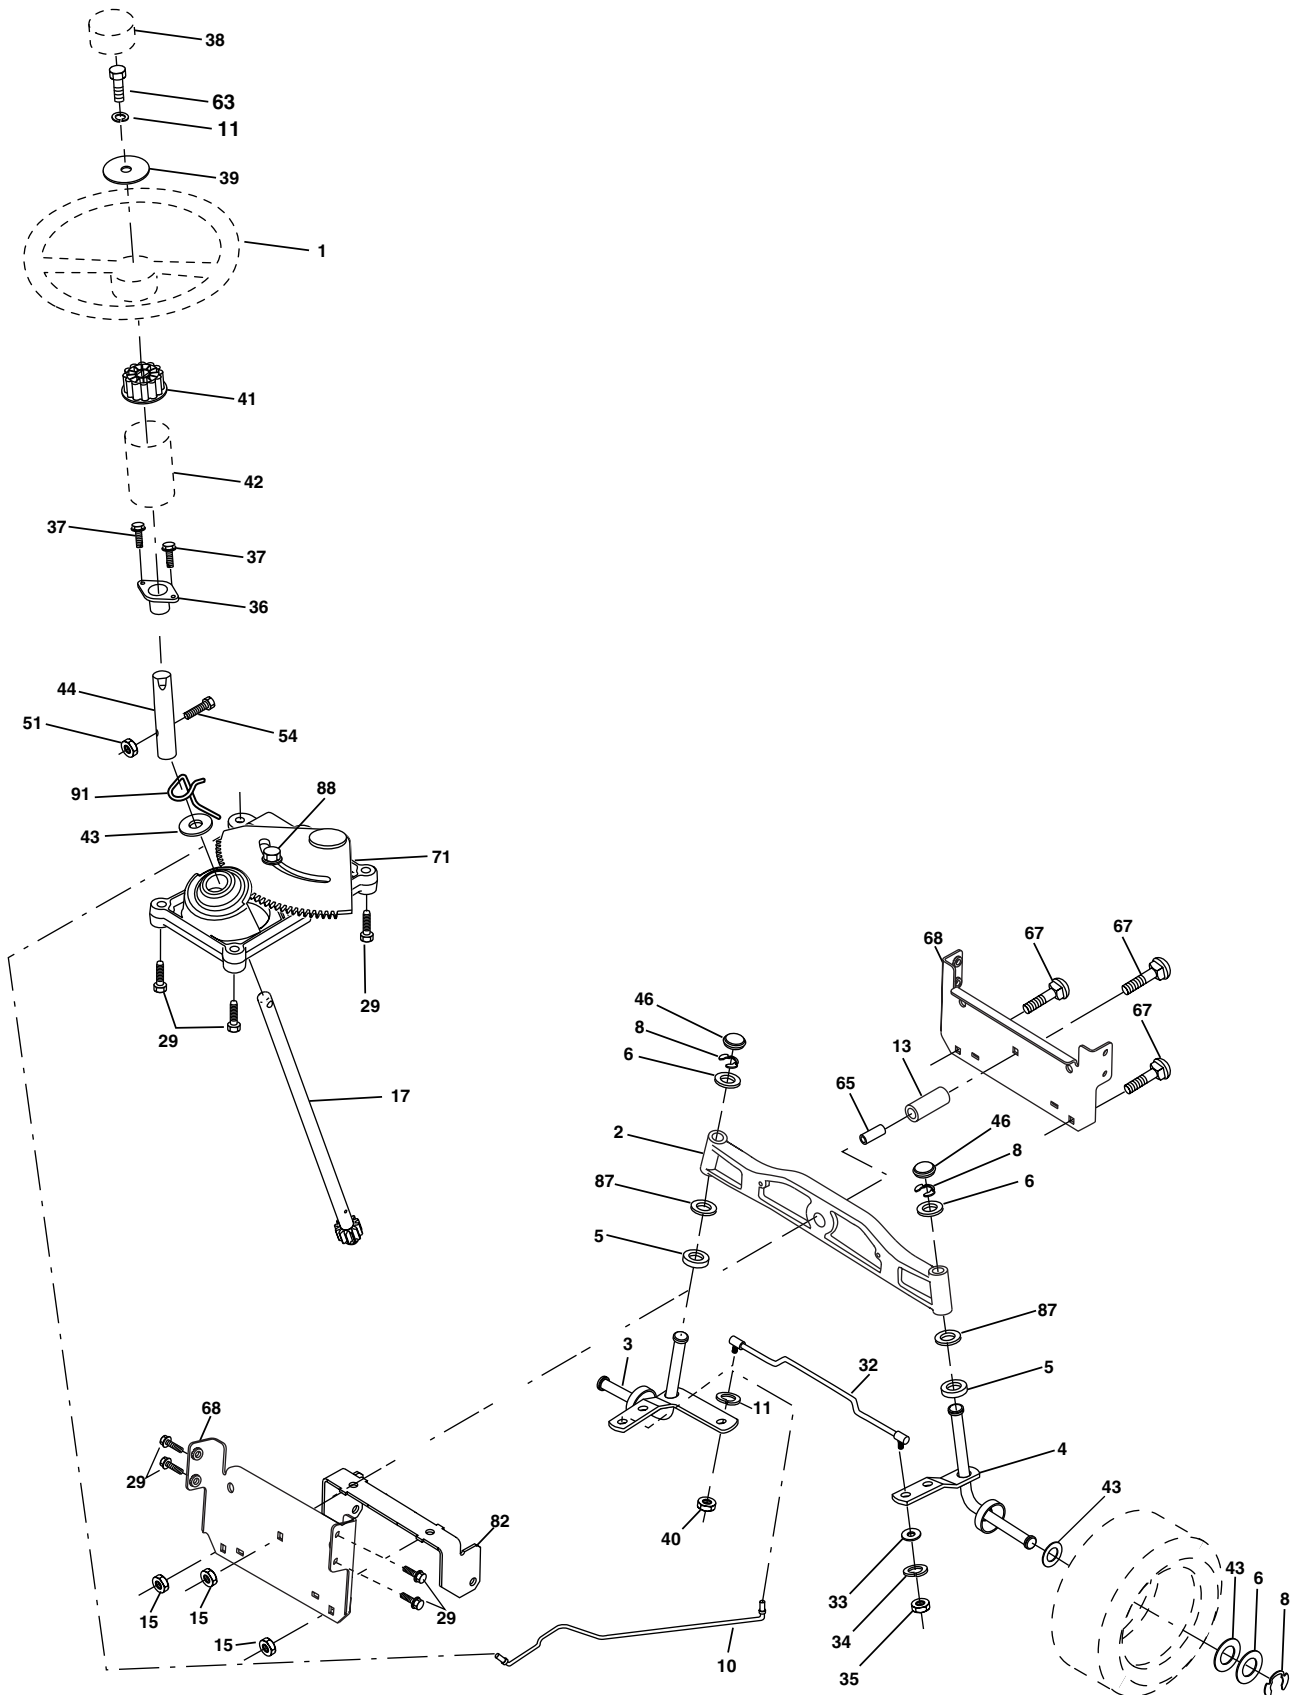

NOTE: All component dimensions given in U.S. inches
1 inch = 25.4 mm

REPAIR PARTS

TRACTOR - - MODEL NUMBER PR1842STA PRODUCT NUMBER 954 56 82-05
DRIVE

REPAIR PARTS

**TRACTOR - - MODEL NUMBER PR1842STA PRODUCT NUMBER 954 56 82-05
DRIVE**

NOTE: All component dimensions given in U.S. inches
1 inch = 25.4 mm

REPAIR PARTS

TRACTOR - - MODEL NUMBER PR1842STA PRODUCT NUMBER 954 56 82-05
STEERING ASSEMBLY

REPAIR PARTS

TRACTOR - - MODEL NUMBER PR1842STA PRODUCT NUMBER 954 56 82-05 STEERING ASSEMBLY