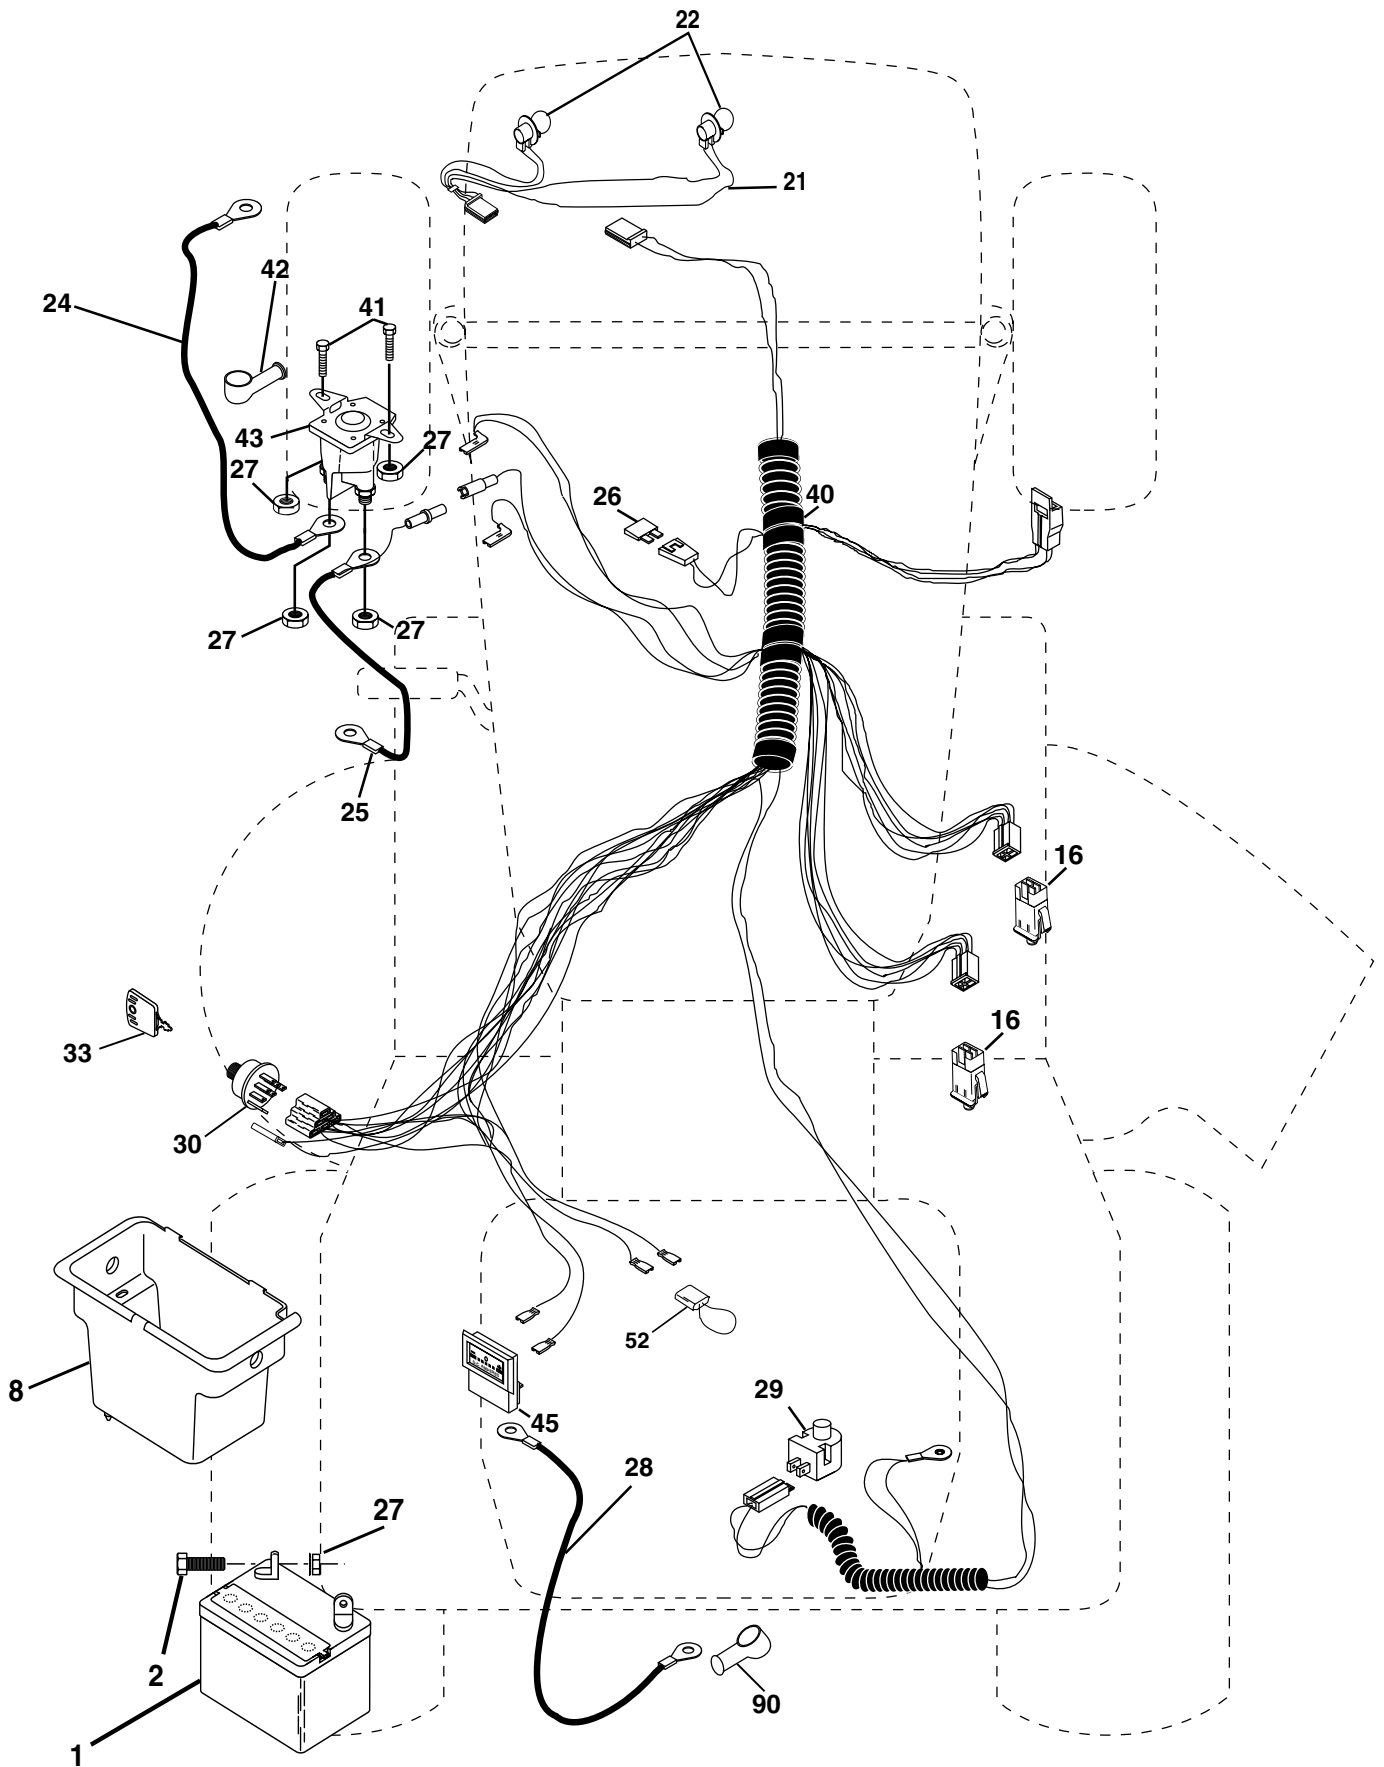

TRACTOR - - MODEL NUMBER PR1842STA PRODUCT NUMBER 954 56 82-05 SCHEMATIC

REPAIR PARTS

TRACTOR - - MODEL NUMBER PR1842STA PRODUCT NUMBER 954 56 82-05
ELECTRICAL

REPAIR PARTS

TRACTOR - - MODEL NUMBER PR1842STA PRODUCT NUMBER 954 56 82-05
ELECTRICAL

KEY NO.	PART NO.	DESCRIPTION
1	163465	Battery
2	74760412	Bolt Hex Hd 1/4-20unc X 3/4
8	176689	Battery Box
16	176138	Switch Interlock Push-In
21	175685	Harness Socket Light
22	4152J	Bulb, Light # 1156
24	4799J	Cable Battery
25	146147	Cable Battery 6 Ga Red w/16 wire
26	175158	Fuse
27	73510400	Nut Keps Hex 1/4-20 Unc
28	4207J	Cable Ground 6ga 12 black
29	121305X	Switch Plunger Nc Gray
30	175566	Switch Ign
33	140401	Key Ign Molded Generic
40	179720	Harness Ign
41	71110408	Bolt Fin Hex 1/4-20uncx 1/2
42	131563	Cover Terminal Red
43	178861	Solenoid
45	121433X	Ammeter Rectangular
52	141940	Protection Loop
90	180449	Cover Terminal

NOTE: All component dimensions given in U.S. inches
1 inch = 25.4 mm

REPAIR PARTS

TRACTOR - - MODEL NUMBER PR1842STA PRODUCT NUMBER 954 56 82-05
SEAT ASSEMBLY

KEY NO.	PART NO.	DESCRIPTION
1	171683	Seat
2	140551	Bracket Pivot Seat 8 720
3	71110616	Bolt Fin Hex 3/8-16 Unc X 1
4	19131610	Washer 13/32 X 1 X 10 Ga
5	145006	Clip Push-In
6	73800600	Nut Hex w/Ins. 3/8-16 Unc
7	124181X	Spring Seat Cprsn 2 250 Blk Zi
8	17000616	Screw 3/8-16 X 1.5
9	19131614	Washer 13/32 X 1 X 14 Ga.
10	174894	Pan Seat
11	166369	Knob Seat

NOTE: All component dimensions given in U.S. inches
1 inch = 25.4 mm

REPAIR PARTS

TRACTOR - - MODEL NUMBER PR1842STA PRODUCT NUMBER 954 56 82-05
MOWER LIFT

REPAIR PARTS

TRACTOR - - MODEL NUMBER PR1842STA PRODUCT NUMBER 954 56 82-05
MOWER LIFT