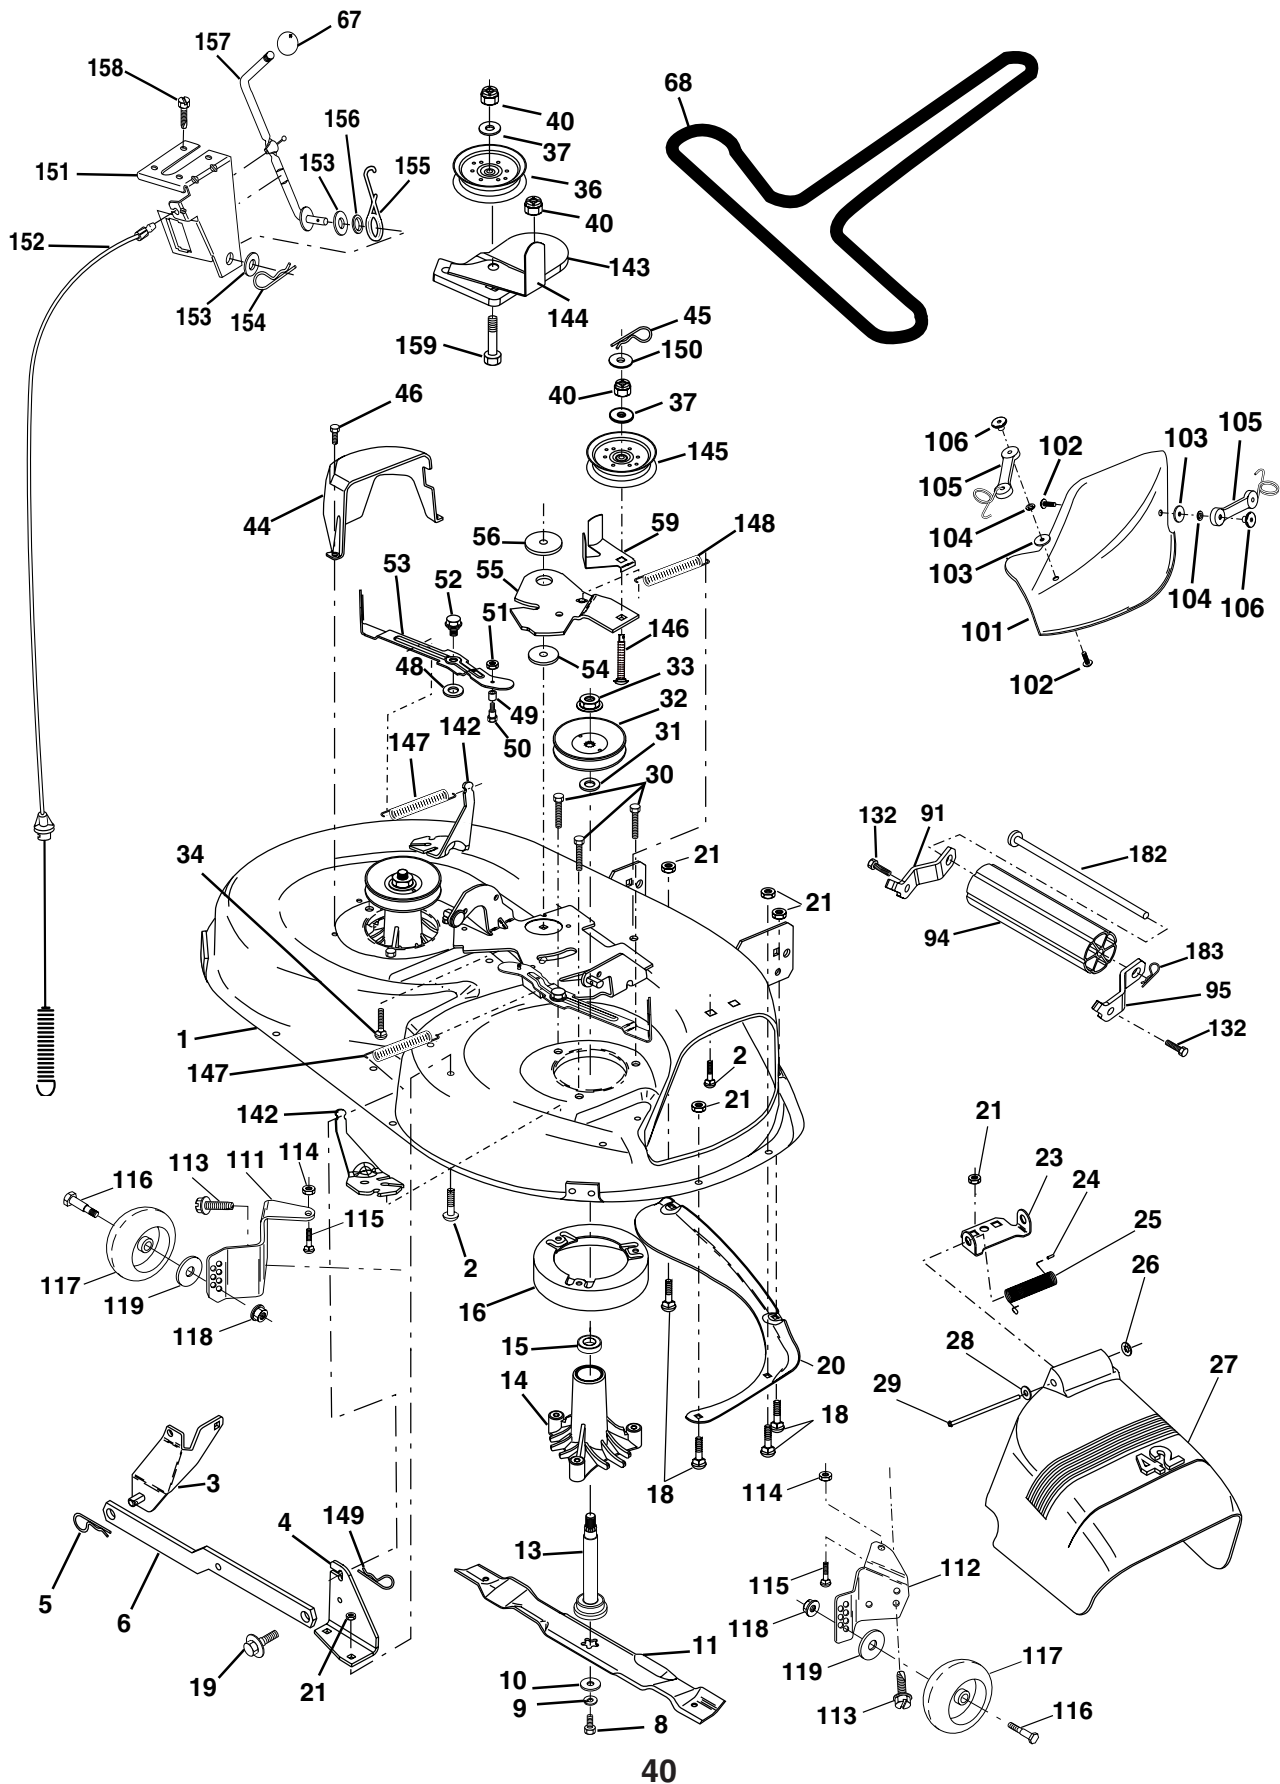

WHEELS AND TIRES

KEY NO.	PART NO.	DESCRIPTION
1	59192	Cap Valve Tire
2	65139	Stem Valve
3	170455	Tire F Ts 15 X 6 0 - 6 Service
4	59904	Tube Front (Service Item Only)
5	106732X421	Rim Asm 6"front Service
6	278H	Fitting Grease (Front Wheel Only)
7	9040H	Bearing Flange (Front Wheel Only)
8	106108X421	Rim Asm 8"rear Service
9	170456	Tire R Ts 20x10-8 C Service
10	7152J	Tube Rear (Service Item Only)
11	104757X421	Cap Axle 1 50 X 1 00
--	144334	Sealant, Tire (10 oz. Tube)

NOTE: All component dimensions given in U.S. inches
1 inch = 25.4 mm

REPAIR PARTS

TRACTOR - - MODEL NUMBER PR1842STA PRODUCT NUMBER 954 56 82-05
ENGINE

29

OPTIONAL EQUIPMENT
Spark Arrester

REPAIR PARTS

TRACTOR - - MODEL NUMBER PR1842STA PRODUCT NUMBER 954 56 82-05
ENGINE

NOTE: All component dimensions given in U. S.
inches 1 inch = 25.4 mm

REPAIR PARTS

TRACTOR - - MODEL NUMBER PR1842STA PRODUCT NUMBER 954 56 82-05
MOWER DECK

REPAIR PARTS

TRACTOR - - MODEL NUMBER PR1842STA PRODUCT NUMBER 954 56 82-05 MOWER DECK

NOTE: All component dimensions given in U.S. inches
1 inch = 25.4 mm

REPAIR PARTS

TRACTOR - - MODEL NUMBER PR1842STA PRODUCT NUMBER 954 56 82-05
MOWER LIFT

REPAIR PARTS

TRACTOR - - MODEL NUMBER PR1842STA PRODUCT NUMBER 954 56 82-05
MOWER LIFT