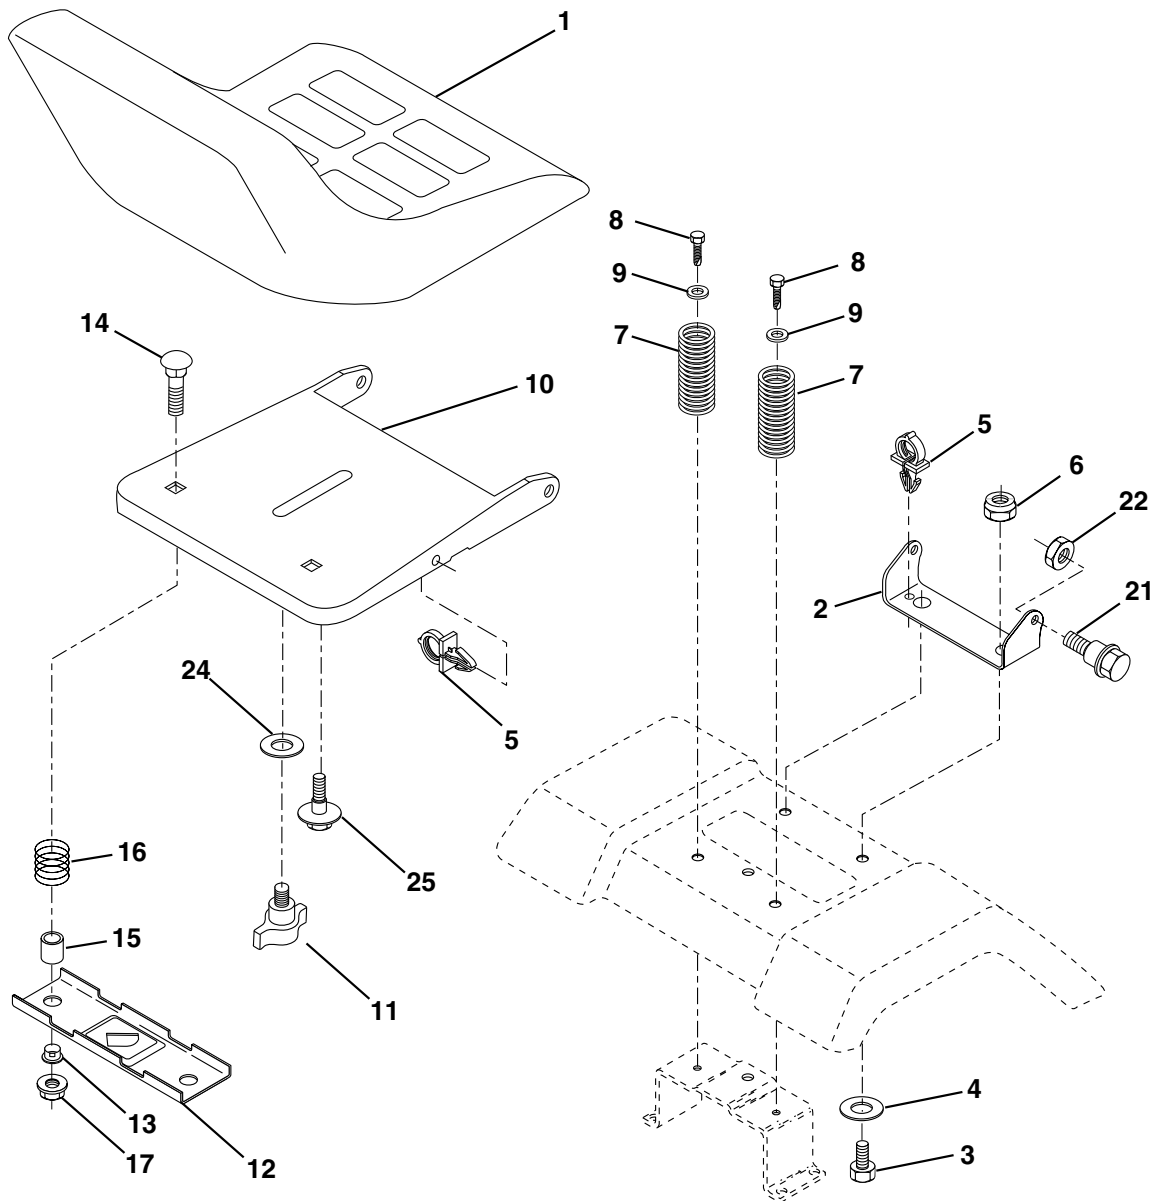

NOTE: All component dimensions given in U.S. inches
1 inch = 25.4 mm

REPAIR PARTS

TRACTOR - - MODEL NUMBER PR1842STA PRODUCT NUMBER 954 56 82-05
STEERING ASSEMBLY

REPAIR PARTS

TRACTOR - - MODEL NUMBER PR1842STA PRODUCT NUMBER 954 56 82-05 STEERING ASSEMBLY

NOTE: All component dimensions given in U.S. inches
1 inch = 25.4 mm

REPAIR PARTS

TRACTOR - - MODEL NUMBER PR1842STA PRODUCT NUMBER 954 56 82-05
SEAT ASSEMBLY

KEY NO.	PART NO.	DESCRIPTION
1	171683	Seat
2	140551	Bracket Pivot Seat 8 720
3	71110616	Bolt Fin Hex 3/8-16 Unc X 1
4	19131610	Washer 13/32 X 1 X 10 Ga
5	145006	Clip Push-In
6	73800600	Nut Hex w/Ins. 3/8-16 Unc
7	124181X	Spring Seat Cprsn 2 250 Blk Zi
8	17000616	Screw 3/8-16 X 1.5
9	19131614	Washer 13/32 X 1 X 14 Ga.
10	174894	Pan Seat
11	166369	Knob Seat