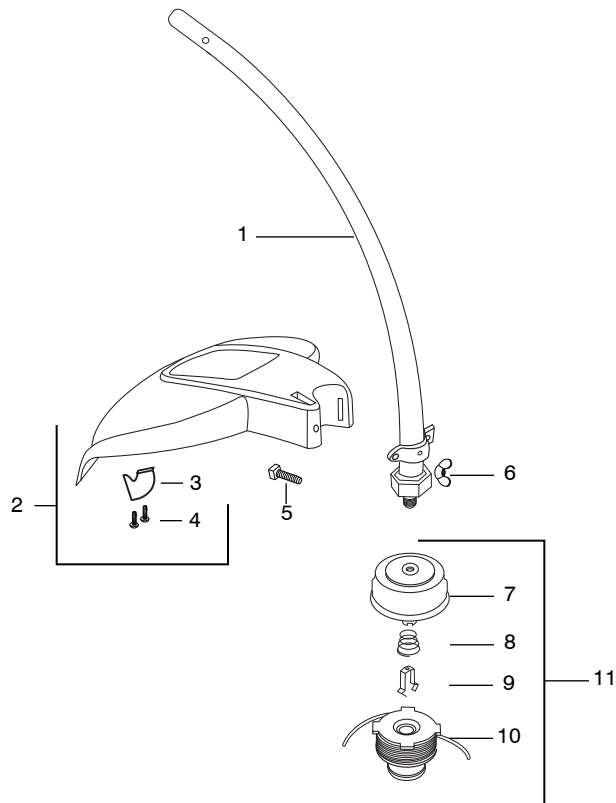

Parts List No. 530165565		Poulan® PARTS LIST	MODEL 810 EPT	
Date 9/09/09	Replaces 9/14/07 - 530165565-01		NOTE : Illustration may differ from actual model due to design changes.	Page: 3

⚠ WARNING
All repairs, adjustments and maintenance not described in the Operator's Manual must be performed by Qualified Service Personnel.

Ref.	Part No.	Description
1.	530071788	Kit - Lower Shaft Assy. (Incl. flex shaft)
2.	530071964	Kit - Shield Assy. (Incl. 3,4)
3.	530052286	Limiters - Line
4.	530015814	Screw
5.	530015820	Bolt
6.	530016152	Wingnut
7.	530095776	Assy - Hub w/arbor (Incl. 8,9)
8.	530053241	Spring - Return
9.	530401957	Retainer - Spool
10.	952711616	Accy. - Wound Spool
11.	952711621	Accy. - Cutting Head Assembly
	Not Shown	
	530056220	Decal - Shaft Warning
	530150358	Decal - Shield Warning

✓ = New Part Number For This IPL

★ = Refer to the Service Reference Indicated for more information. (Located at the END of the IPL)