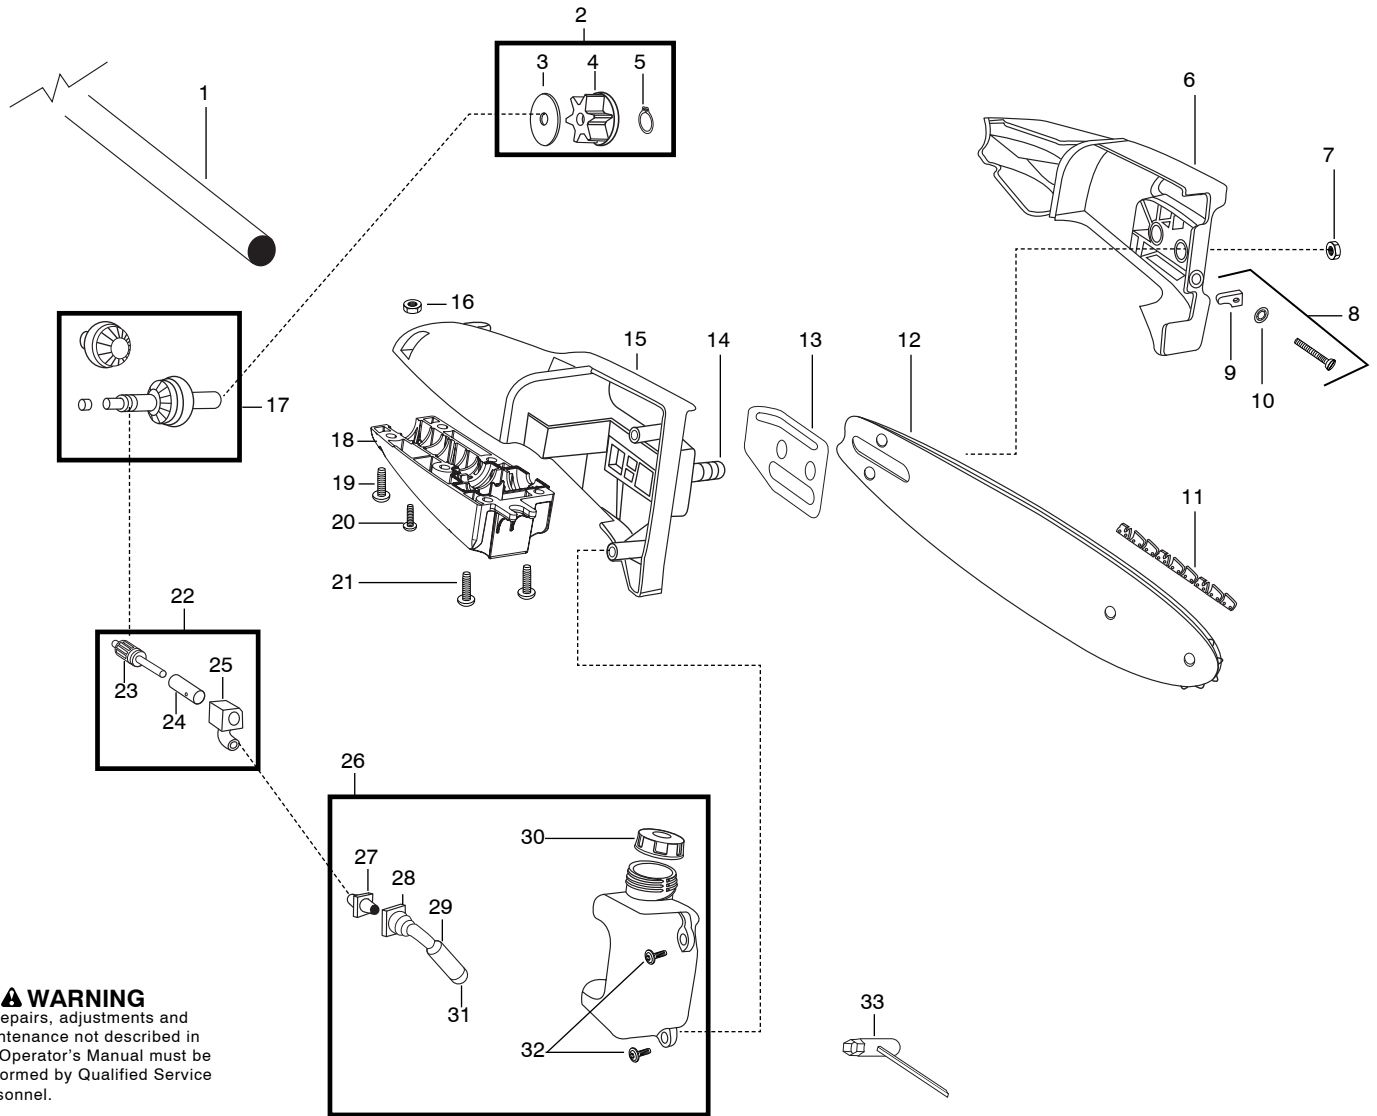

✓ = New Part Number For This IPL

★ = Refer to the Service Reference Indicated for more information.(Located at the END of the IPL)

<b>Parts List No.</b> 530165565		<b>Poulan® PARTS LIST</b>	<b>MODEL</b> 810 EPT
<b>Date</b> 9/09/09	<b>Replaces</b> 9/14/07 - 530165565-01		<b>Page:</b> 2
<b>NOTE :</b> Illustration may differ from actual model due to design changes.			

**⚠ WARNING**  
All repairs, adjustments and maintenance not described in the Operator's Manual must be performed by Qualified Service Personnel.

Ref.	Part No.	Description	Ref.	Part No.	Description
1.	530096062	Assy. - Driveshaft	19.	530016312	Screw
2.	530071647	Kit - Sprocket Assy. (Incl. 3,4,5)	20.	530015805	Screw - Alignment
3.	530056521	Washer	21.	530015886	Screw
4.	530056520	Sprocket	22.	530071645	Kit - Oil Assy (Incl. 23,24,25,27)
5.	530056563	Retainer - Sprocket	23.	530053764	Assy. - Gear Plunger
6.	530057100	Assy - Bar Clamp (Incl. 8)	24.	530053765	Barrel
7.	530015917	Nut - Bar Mounting	25.	530056522	Block - Oil
8.	530069611	Kit - Bar Adjust (Incl. 9,10)	26.	530056528	Assy - Oil Tank (Incl. 27,28,29,30,31)
9.	530015826	Pin - Bar Adjust	27.	530056524	Fitting - Oil Line
10.	530038593	Retainer - Bar Adjust	28.	530021160	Intake - Oil Line
11.	952051549	Accy - 8" Chain	29.	530037821	Filter - Oil
12.	530044908	Bar - 8"	30.	530053072	Cap - Oil
13.	530056523	Plate - Bar Pad	31.	530030189	Plug - Oil Filter
14.	530016133	Bolt - Bar	32.	530015843	Screw
15.	530056513	Housing - Upper (Incl. 14)	33.	530031163	Wrench - Bar
16.	530016284	Nut			
17.	530071646	Kit - Gear Assy.			
18.	530056514	Housing - Lower			