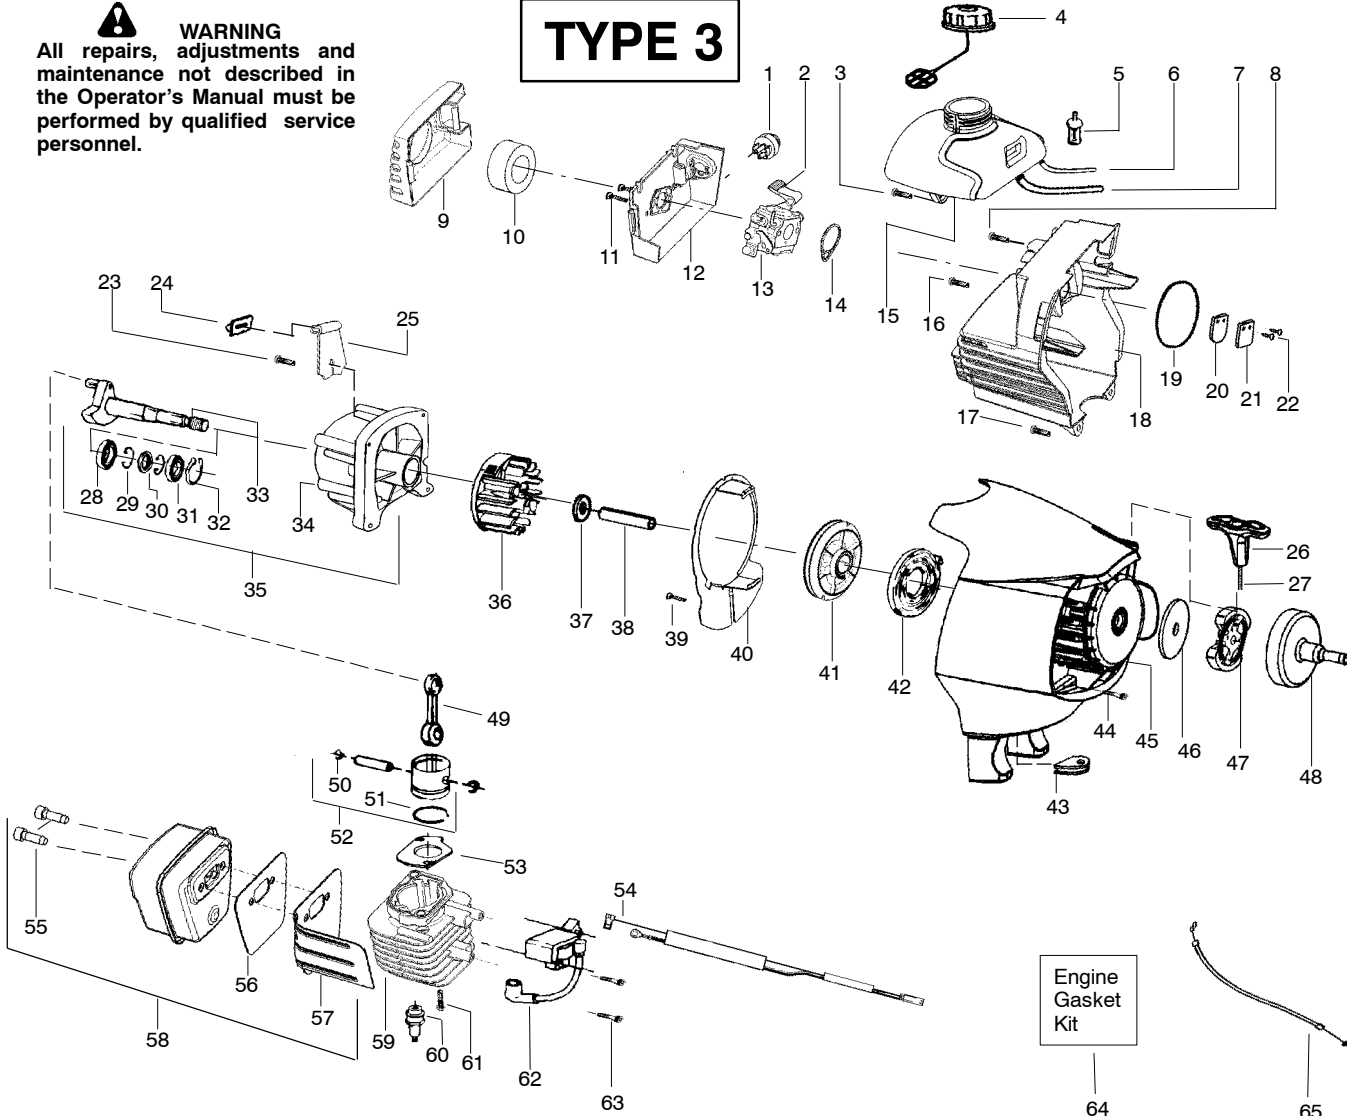

WARNING
All repairs, adjustments and maintenance not described in the Operator's Manual must be performed by qualified service personnel.

TYPE 3

Ref.	Part No.	Description	Ref.	Part No.	Description	Ref.	Part No.	Description
3.	530047721	Bulb-Purge	24	530055492	Isolator-Tank	47.	530055122	Assy-Clutch
2.	530071717	Kit-Choke Lever	25.	530054941	Ret. - Tank	48.	530150247	Assy-Drum/Adapter
3.	530015843	Screw-tank	26.	530054834	Handle-Starter	49.	530010960	Assy-Conn. Rod
4.	530049386	Cap-Fuel w/ret.	27.	545050409	Kit-Rope	50.	530015162	Ret.-Piston pin
5.	530095646	Assy-Fuel pickup	28.	545081601	Bearing-Inner	51.	530012595	Ring-Piston
6.	530071404	Kit-Fuel line	29.	530015787	Retainer	52.	530072000	Kit-Piston
7.	530069216	Kit-Fuel/Purge line	30.	530019158	Seal			(Incl. 50,51)
8.	530015775	Screw	31.	530032102	Bearing-Outer	53.	545030102	Gasket-Cylinder(kit)
9.	545000501	Cover-Air box	32.	530015789	Ret.-Crankshaft	54.	530058846	Assy-Leadwire
10.	545082301	Filter-Air	33.	530028807	Assy-Crankshaft	55.	530016387	Bolt-Muffler 1/4"-20
11.	530015849	Screw-Carb.	34.	545081901	Assy-Crankcase (Incl. 28,29,30,31)	56.	545030102	Gasket-Muffler (kit)
12.	545000601	Box-Air	35.	545006037	Assy-C'case/C'shaft (Incl. 32,33,34)	57.	530016357	Shield
13.	545006017	Kit-Carb assy. (C1U-W32)				58.	545081871	Kit-Muffler (Incl. 55,56,57)
(Note: Repair kits are not available for this carburetor)			36.	530055524	Assy-Flywheel	59.	530012589	Cylinder
14.	545030102	Seal-Carb.(kit)	37.	530016463	Washer	60.	952030249	Plug-Spark(RCJ-6Y)
15.	545075304	Assy-Fuel Tank	38.	530055620	Spacer	61.	530001624	Bolt-Cyl. 1/4"-20
16.	530015771	Screw-Crankcase	39.	530015775	Screw-Baffle	62.	530039229	Module-Ignition
17.	530015952	Screw-Shroud	40.	545115201	Plate-Baffle	63.	530016357	Screw-Module
18.	545000701	Assy-Rear Shroud	41.	545050408	Kit-Pulley	64.	545030102	Kit-Gasket/Seal (Incl. 14,19, 53,56)
19.	545030102	O-ring-Shroud (kit)	42.	545054901	Spring-Starter	65.	545026801	Assy-Throttle cable
20.	530027593	Valve-Reed	43.	530019182	Grommet			
21.	530029781	Stop-Reed	44.	530016386	Screw-F/hsg.			
22.	530016064	Screw-Reed stop	45.	530055248	Assy-Fan Housing			
23.	530015875	Screw-Retainer	46.	530094189	Washer-Clutch			

✓ = NEW PART NUMBER FOR THIS IPL

* = REFER TO THE SERVICE REFERENCE INDICATED FOR MORE INFORMATION. (LOCATED AT END OF IPL)