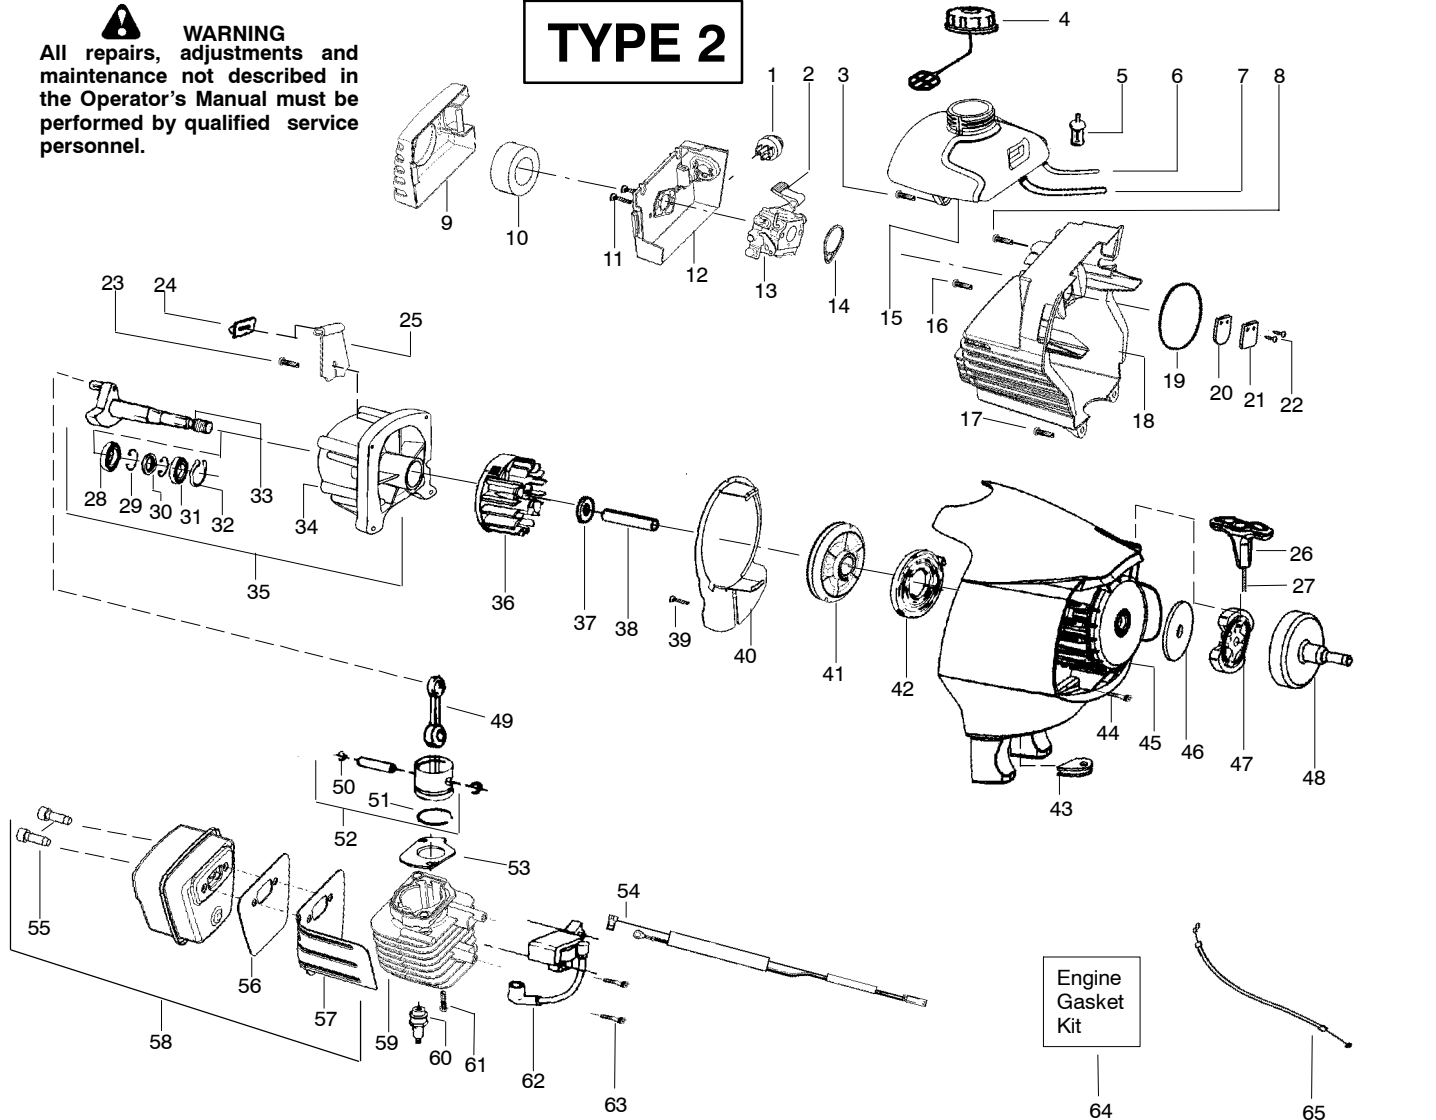

Note: Illustration may differ from actual model due to design changes

WARNING
All repairs, adjustments and maintenance not described in the Operator's Manual must be performed by qualified service personnel.

TYPE 2

Ref.	Part No.	Description	Ref.	Part No.	Description	Ref.	Part No.	Description
2.	530047721	Bulb-Purge	24	530055492	Isolator-Tank	47.	530055122	Assy-Clutch
2.	530071717	Kit-Choke Lever	25.	530054941	Ret.-Tank	48.	530150247	Assy-Drum/Adapter
3.	530015843	Screw-tank	26.	530054834	Handle-Starter	49.	530010960	Assy-Conn. Rod
4.	530049386	Cap-Fuel w/ret.	27.	545050409	Kit-Rope	50.	530015162	Ret.-Piston pin
5.	530095646	Assy-Fuel pickup	28.	545081601	Bearing-Inner	51.	530012595	Ring-Piston
6.	530071404	Kit-Fuel line	29.	530015787	Retainer	52.	530072000	Kit-Piston (Incl. 50,51)
7.	530069216	Kit-Fuel/Purge line	30.	530019158	Seal	53.	545030102	Gasket-Cylinder(kit)
8.	530015775	Screw	31.	530032102	Bearing-Outer	54.	530058846	Assy-Leadwire
9.	545000501	Cover-Air box	32.	530015789	Ret.-Crankshaft	55.	530016387	Bolt-Muffler 1/4"-20
10.	545082301	Filter-Air	33.	530028807	Assy-Crankshaft	56.	545030102	Gasket-Muffler (kit)
11.	530015849	Screw-Carb.	34.	545081901	Assy-Crankcase (Incl. 28,29,30,31)	57.	545033201	Shield
12.	545000601	Box-Air	35.	545006037	Assy-C'case/C'shaft (Incl. 32,33,34)	58.	545081871	Kit-Muffler (Incl. 55,56,57)
13.	545006017	Kit-Carb assy. (C1U-W32)	36.	530055524	Assy-Flywheel	59.	530012589	Cylinder
(Note: Repair kits are not available for this carburetor)			37.	530016030	Washer	60.	952030249	Plug-Spark (RCJ-6Y)
14.	545030102	Seal-Carb.(kit)	38.	530055620	Spacer	61.	530001624	Bolt-Cyl. 1/4"-20
15.	545075304	Assy-Fuel Tank	39.	530015775	Screw-Baffle	62.	530039234	Module-Ignition
16.	530015771	Screw-Crankcase	40.	545115201	Plate-Baffle	63.	530016357	Screw-Module
17.	530015952	Screw-Shroud	41.	545050408	Kit-Pulley	64.	545030102	Kit-Gasket/Seal (Incl. 14,19, 53,56)
18.	545000701	Assy-Rear Shroud	42.	545054901	Spring-Starter	65.	545026801	Assy-Throttle cable
19.	545030102	O-ring-Shroud (kit)	43.	530019182	Grommet			
20.	530027593	Valve-Reed	44.	530016386	Screw-F/hsg.			
21.	530029781	Stop-Reed	45.	530055248	Assy-Fan Housing			
22.	530016064	Screw-Reed stop	46.	530094189	Washer-Clutch			
23.	530015875	Screw-Retainer						

✓ = NEW PART NUMBER FOR THIS IPL   * = REFER TO THE SERVICE REFERENCE INDICATED FOR MORE INFORMATION. (LOCATED AT END OF IPL)