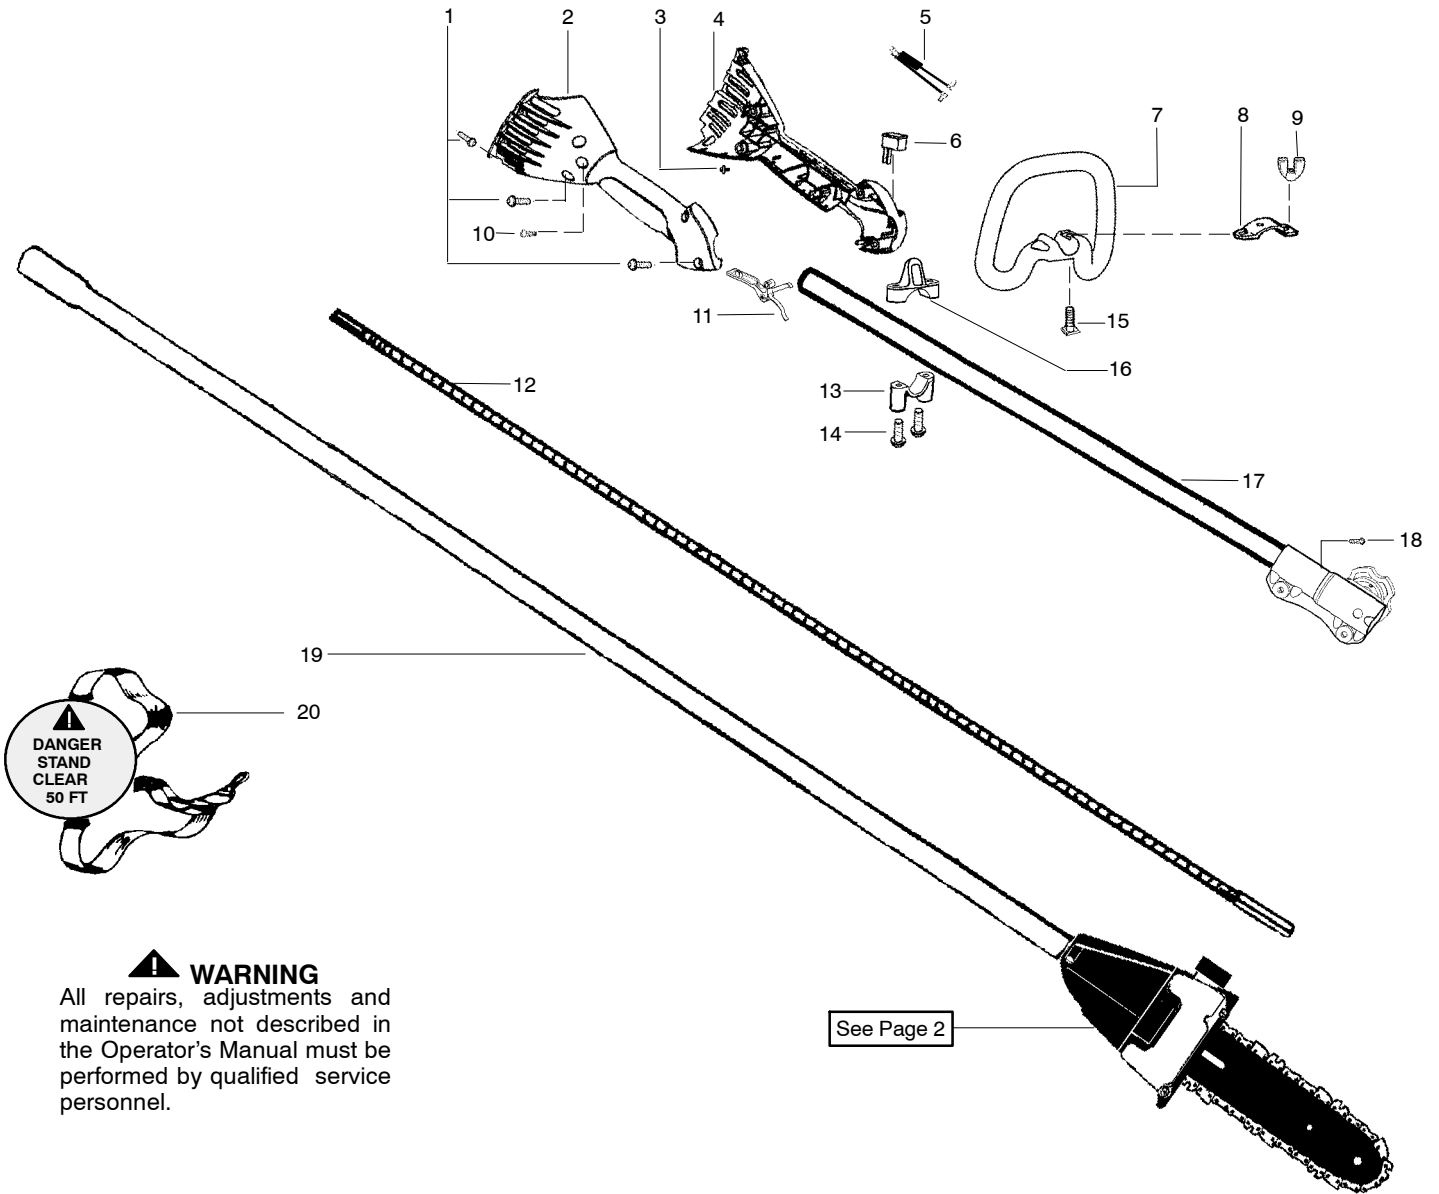

TYPE 3

⚠ WARNING

All repairs, adjustments and maintenance not described in the Operator's Manual must be performed by qualified service personnel.

See Page 2

Ref.	Part No.	Description	Ref.	Part No.	Description	Ref.	Part No.	Description
2.	530015886	Screw	11.	530058759	Trigger-Throttle			
2.	530057983	Hsg.-Throttle right	12.	530056570	Flex-Lower			Not Shown
3.	530016326	Screw-Cable Ret.	13.	530057987	Clamp-Lower			
4.	530057984	Hsg.-Throttle left	14.	530015940	Screw			
5.	530058843	Assy-Wire	15.	530015820	Bolt	✓	545177333	Manual
6. ✓	530071356	Kit-Switch	16.	530057986	Clamp-Upper	✓	545003066	Decal-Warning
7.	530059101	Assy-Handle	17.	530071936	Kit-Upper Shaft		530150031	Att. - Hanger
		(Incl. 8,9,15)	18.	530016344	Screw	✓	545167703	Decal-Upper Shaft
8.	530059185	Clamp-Handle	19. ✓	545008090	Assy-Driveshaft		530031159	Wrench-Hex(5/32)
9.	530016152	Wingnut	20.	530094408	Assy-Shoulder Strap			
10.	530015805	Screw-Align						

✓ = NEW PART NUMBER FOR THIS IPL

★ = REFER TO THE SERVICE REFERENCE INDICATED FOR MORE INFORMATION. (LOCATED AT END OF IPL)