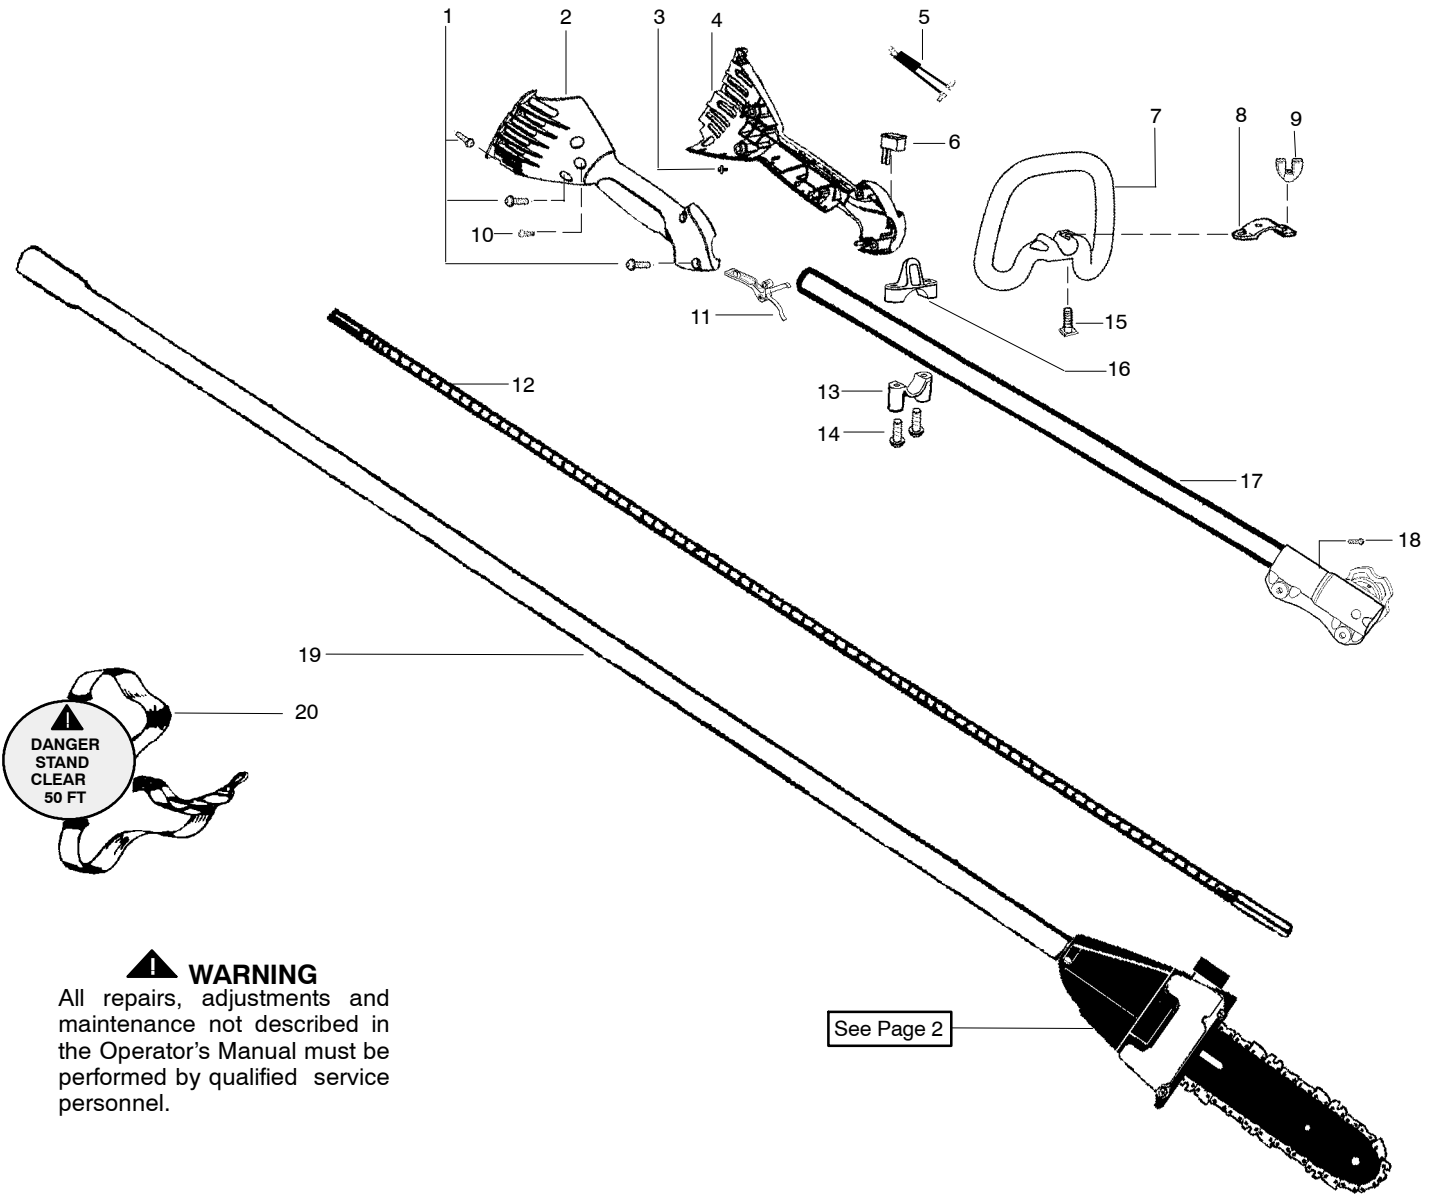

TYPE 1,2

⚠ WARNING
All repairs, adjustments and maintenance not described in the Operator's Manual must be performed by qualified service personnel.

Ref.	Part No.	Description	Ref.	Part No.	Description	Ref.	Part No.	Description
1.	530015886	Screw	11.	530058759	Trigger-Throttle			
2.	530057983	Hsg.-Throttle right	12.	530056570	Flex-Lower			Not Shown
3.	530016326	Screw-Cable Ret.	13.	530057987	Clamp-Lower			
4.	530057984	Hsg.-Throttle left	14.	530015940	Screw			
5.	530058843	Assy-Wire	15.	530015820	Bolt		545186747	Manual
6.	530069572	Kit-Switch	16.	530057986	Clamp-Upper		↙ 545003066	Decal-Warning
7.	530059101	Assy-Handle (Incl. 8,9,15)	17.	530071936	Kit-Upper Shaft		530150031	Att. - Hanger
8.	530059185	Clamp-Handle	18.	530016344	Screw		↙ 545167703	Decal-Upper Shaft
9.	530016152	Wingnut	19.	↙ 545008090	Assy-Driveshaft		530031159	Wrench-Hex(5/32)
10.	530015805	Screw-Align	20.	530094408	Assy-Shoulder Strap			

See Page 2

Ref.	Part No.	Description	Ref.	Part No.	Description	Ref.	Part No.	Description
2.	530015886	Screw	11.	530058759	Trigger-Throttle			
2.	530057983	Hsg.-Throttle right	12.	530056570	Flex-Lower			Not Shown
3.	530016326	Screw-Cable Ret.	13.	530057987	Clamp-Lower			
4.	530057984	Hsg.-Throttle left	14.	530015940	Screw			
5.	530058843	Assy-Wire	15.	530015820	Bolt	✓	545177333	Manual
6. ✓	530071356	Kit-Switch	16.	530057986	Clamp-Upper	✓	545003066	Decal-Warning
7.	530059101	Assy-Handle	17.	530071936	Kit-Upper Shaft		530150031	Att. - Hanger
		(Incl. 8,9,15)	18.	530016344	Screw	✓	545167703	Decal-Upper Shaft
8.	530059185	Clamp-Handle	19. ✓	545008090	Assy-Driveshaft		530031159	Wrench-Hex(5/32)
9.	530016152	Wingnut	20.	530094408	Assy-Shoulder Strap			
10.	530015805	Screw-Align						