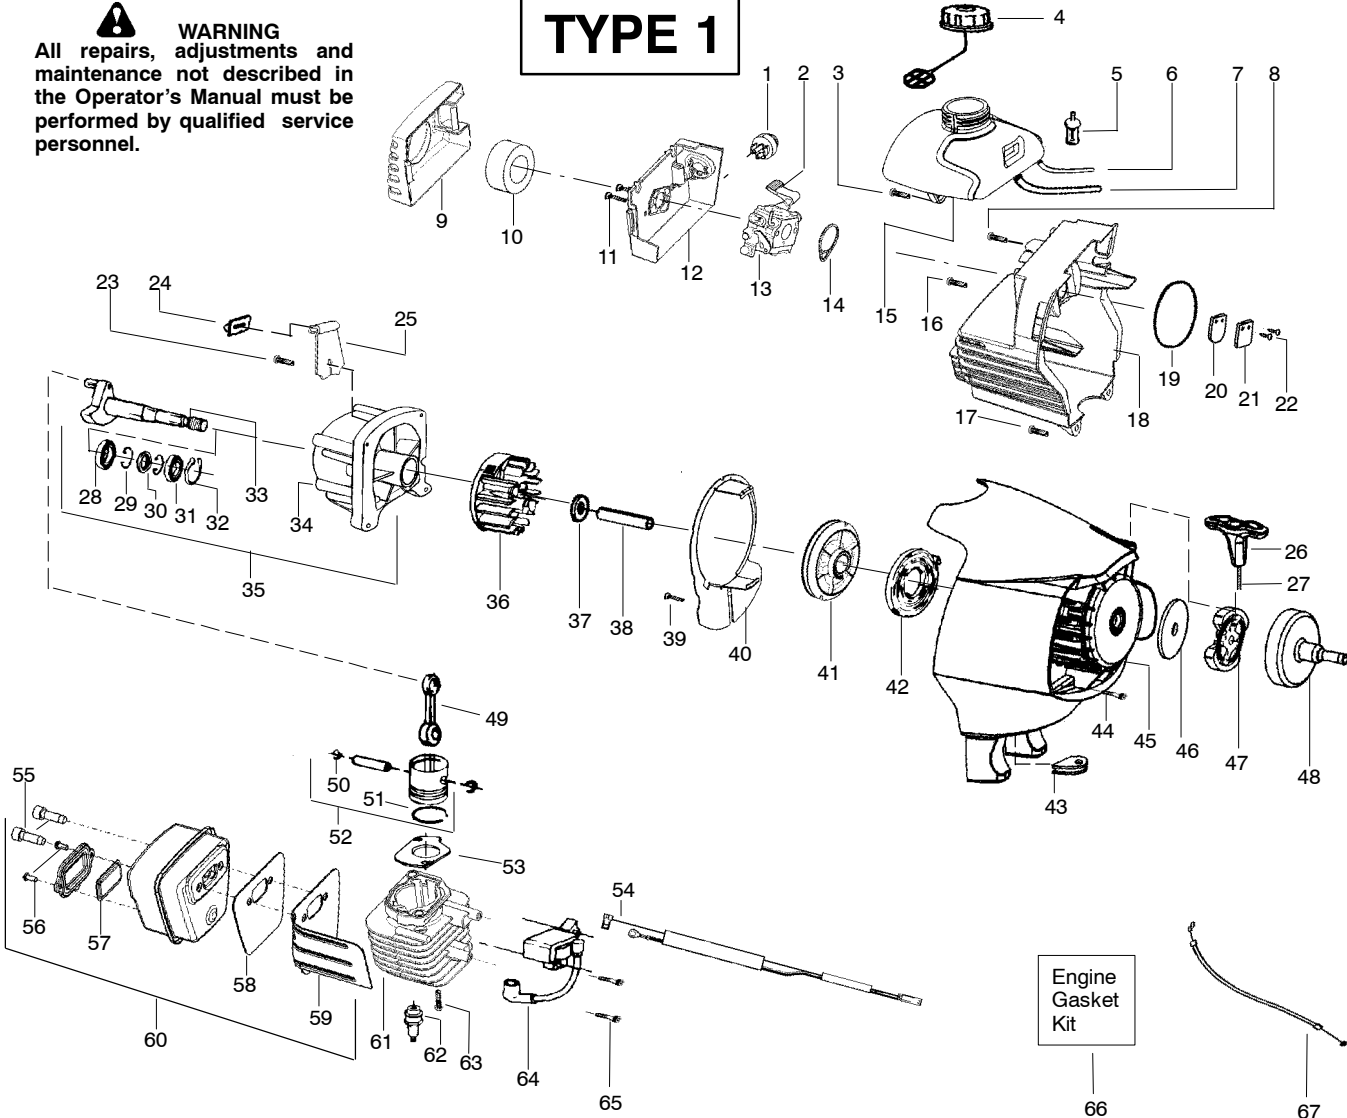

Note: Illustration may differ from actual model due to design changes

WARNING
All repairs, adjustments and maintenance not described in the Operator's Manual must be performed by qualified service personnel.

TYPE 1

Ref.	Part No.	Description	Ref.	Part No.	Description	Ref.	Part No.	Description
1.	530047721	Bulb-Purge	24.	530055492	Isolator-Tank	47.	530055122	Assy-Clutch
2.	530071717	Kit-Choke Lever	25.	530054941	Ret.-Tank	48.	530150247	Assy-Drum/Adapter
3.	530015843	Screw-tank	26.	530054834	Handle-Starter	49.	530010960	Assy-Conn. Rod
4.	530049386	Cap-Fuel w/ret.	27.	545050410	Kit-Rope	50.	530015162	Ret.-Piston pin
5.	530095646	Assy-Fuel pickup	28.	545081601	Bearing-Inner	51.	530012595	Ring-Piston
6.	530071404	Kit-Fuel line	29.	530015787	Retainer	52.	530072000	Kit-Piston
7.	530069216	Kit-Fuel/Purge line	30.	530019158	Seal			(Incl. 50,51)
8.	530015775	Screw	31.	530032102	Bearing-Outer	53.	545030102	Gasket-Cylinder(kit)
9.	545000501	Cover-Air box	32.	530015789	Ret.-Crankshaft	54.	530058846	Assy-Leadwire
10.	545082301	Filter-Air	33.	530028807	Assy-Crankshaft	55.	530016387	Bolt-Muffler 1/4"-20
11.	530015849	Screw-Carb.	34.	545081901	Assy-Crankcase (Incl. 28,29,30,31)	56.	530015241	Screw
12.	545000601	Box-Air	35.	545006037	Assy-C'case/C'shaft (Incl. 32,33,34)	57.	545030502	Kit-Spark Arrestor
13.	545006017	Kit-Carb assy. (C1U-W32)				58.	545030102	Gasket-Muffler (kit)
(Note: Repair kits are not available for this carburetor)			36.	530055524	Assy-Flywheel	59.	545033201	Shield
14.	545030102	Seal-Carb.(kit)	37.	530016030	Washer	60.	545006016	Kit-Muffler (Incl. 55,56,57,58,59)
15.	545075304	Assy-Fuel Tank	38.	530055620	Spacer	61.	530012589	Cylinder
16.	530015771	Screw-Crankcase	39.	530015775	Screw-Baffle	62.	952030249	Plug-Spark(RCJ-6Y)
17.	530015952	Screw-Shroud	40.	530054939	Plate-Baffle	63.	530001624	Bolt-Cyl. 1/4"-20
18.	545000701	Assy-Rear Shroud	41.	545050408	Kit-Pulley	64.	530039234	Module-Ignition
19.	545030102	O-ring-Shroud (kit)	42.	545054901	Spring-Starter	65.	530016357	Screw-Module
20.	530027593	Valve-Reed	43.	530019182	Grommet	66.	545030102	Kit-Gasket/Seal (Incl. 14,19, 53,58)
21.	530029781	Stop-Reed	44.	530015810	Screw-F/hsg.	67.	530058962	Assy-Throttle cable
22.	530016064	Screw-Reed stop	45.	530055248	Assy-Fan Housing			
23.	530015875	Screw-Retainer	46.	530094189	Washer-Clutch			

✓ = NEW PART NUMBER FOR THIS IPL

* = REFER TO THE SERVICE REFERENCE INDICATED FOR MORE INFORMATION. (LOCATED AT END OF IPL)