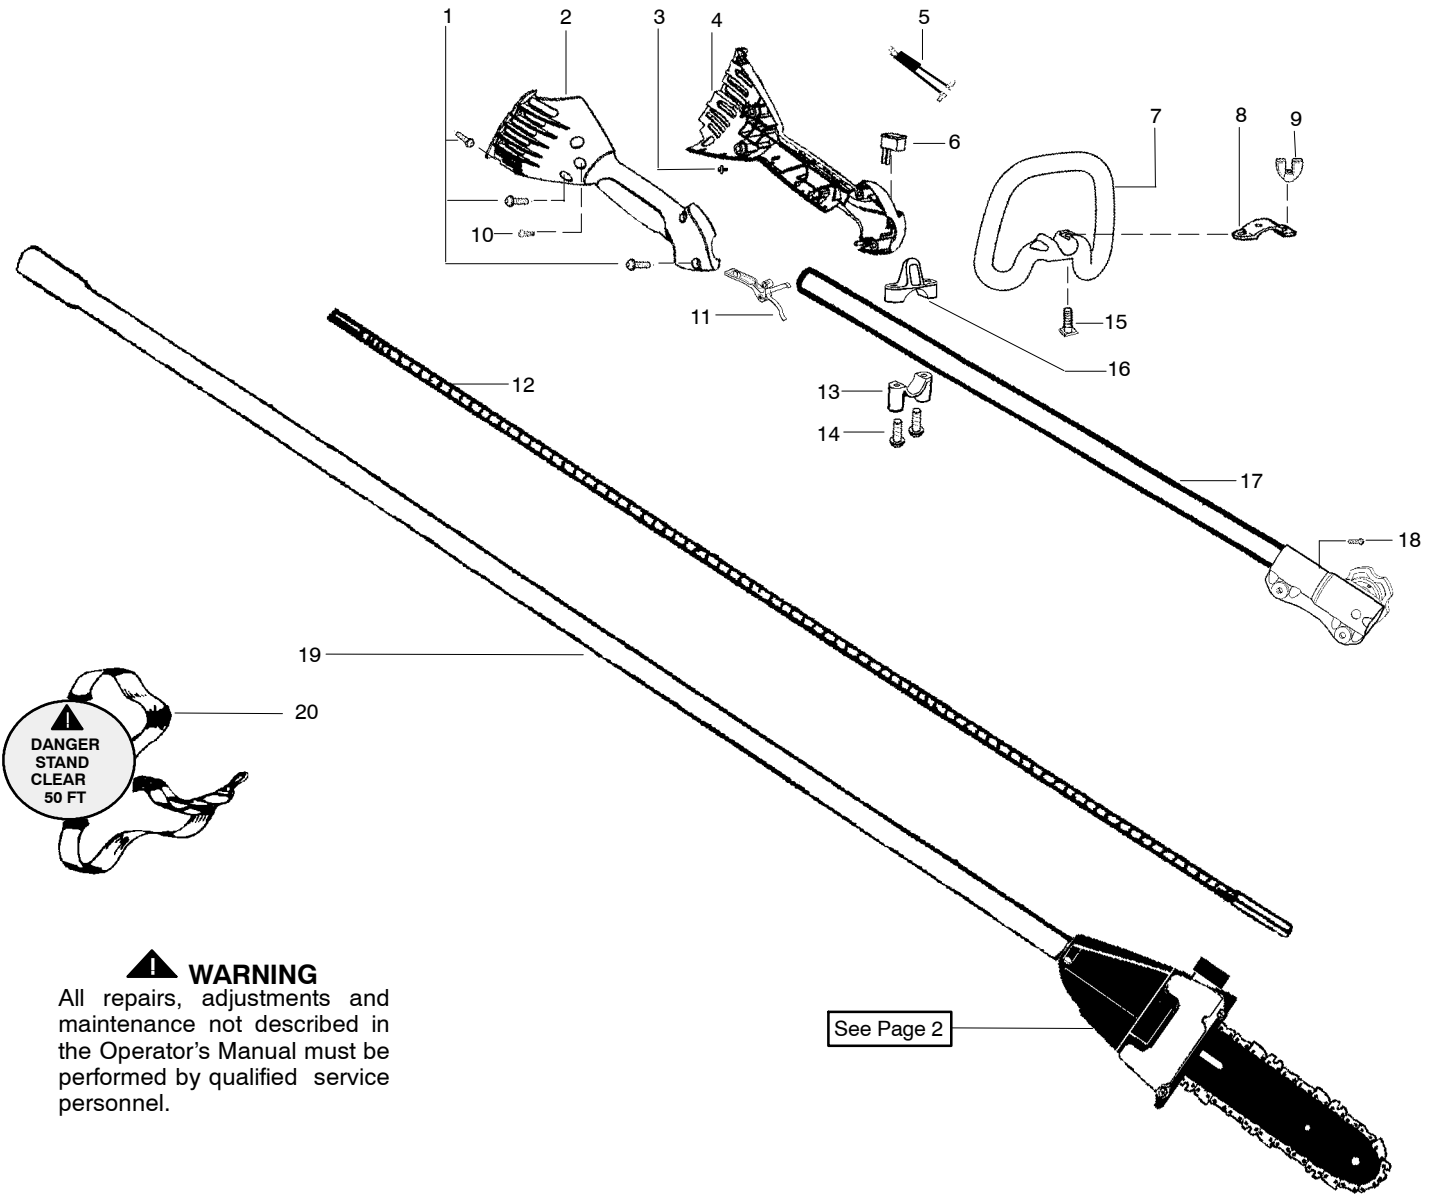

TYPE 1,2

⚠ WARNING

All repairs, adjustments and maintenance not described in the Operator's Manual must be performed by qualified service personnel.

See Page 2

Ref.	Part No.	Description	Ref.	Part No.	Description	Ref.	Part No.	Description
1.	530015886	Screw	11.	530058759	Trigger-Throttle			
2.	530057983	Hsg.-Throttle right	12.	530056570	Flex-Lower			Not Shown
3.	530016326	Screw-Cable Ret.	13.	530057987	Clamp-Lower			
4.	530057984	Hsg.-Throttle left	14.	530015940	Screw			
5.	530058843	Assy-Wire	15.	530015820	Bolt		545186746	Manual
6.	530069572	Kit-Switch	16.	530057986	Clamp-Upper		530150724	Decal-Warning
7.	530059101	Assy-Handle (Incl. 8,9,15)	17.	530071936	Kit-Upper Shaft		530150031	Att. - Hanger
8.	530059185	Clamp-Handle	18.	530016344	Screw		530057296	Decal-Upper Shaft
9.	530016152	Wingnut	19. ✓	545008090	Assy-Driveshaft		530031159	Wrench-Hex(5/32)
10.	530015805	Screw-Align	20.	530094408	Assy-Shoulder Strap			

Ref.	Part No.	Description	Ref.	Part No.	Description	Ref.	Part No.	Description
1.	545008090	Assy-Driveshaft	14.	530016133	Bolt-Bar	27.	530056524	Fitting-Oil Line
2.	530071647	Kit-Sprocket Assy. (incl. 3,4,5)	15.	530056513	Hsg.-Upper (incl. #14)	28.	530021160	Intake-Oil Line
3.	530056521	Washer	16.	530016284	Nut	29.	530037821	Filter-Oil
4.	530056520	Sprocket	17.	530071646	Kit-Gear Assy	30.	530053072	Cap-Oil
5.	530056563	Retainer-Sprocket	18.	530056514	Hsg.-Lower	31.	530030189	Plug-Oil Filter
6.	530057100	Assy-Bar Clamp (incl. #8)	19.	530016312	Screw	32.	530015843	Screw
7.	530015917	Nut-Bar Mounting	20.	530015805	Screw-Align	33.	530031163	Wrench-Bar
8.	530069611	Kit-Bar Adjust (incl. 9,10)	21.	530015886	Screw			
9.	530015826	Pin-Bar Adjust	22.	530071645	Kit-Oil Assy (incl. 23,24,25)			
10.	530038593	Retainer-Bar Adjust	23.	530053764	Assy-Bar Plunger			
11.	952051549	Accy.-Chain-8"	24.	530053765	Barrel			
12.	530044908	Bar-8"	25.	530056522	Block-Oil			
13.	530056523	Plate-Bar pad	26.	530056528	Assy-Oil Tank (incl. 27,28,29,30,31)			