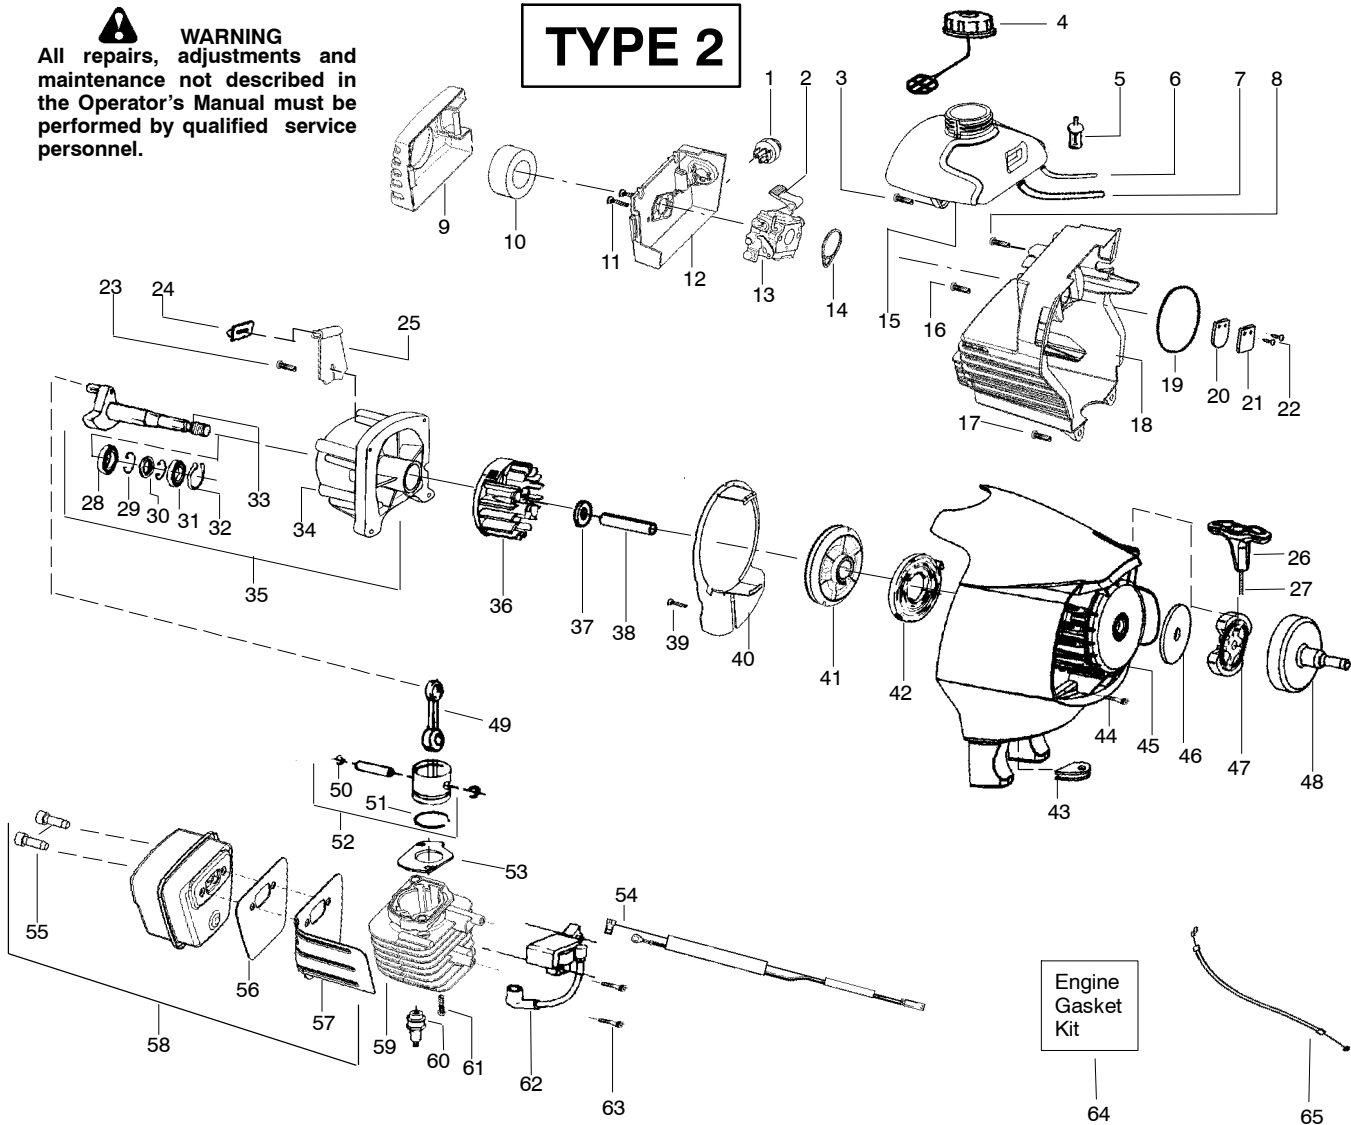

Note: Illustration may differ from actual model due to design changes

WARNING
All repairs, adjustments and maintenance not described in the Operator's Manual must be performed by qualified service personnel.

TYPE 2

Ref.	Part No.	Description	Ref.	Part No.	Description	Ref.	Part No.	Description
1.	530047721	Bulb-Purge	24.	530055492	Isolator-Tank	47.	530055122	Assy-Clutch
2.	530071717	Kit-Choke Lever	25.	530054941	Ret.-Tank	48.	530150247	Assy-Drum/Adapter
3.	530015843	Screw-tank	26.	530054834	Handle-Starter	49.	530010960	Assy-Conn. Rod
4.	530049386	Cap-Fuel w/ret.	27.	545050409	Kit-Rope	50.	530015162	Ret.-Piston pin
5.	530095646	Assy-Fuel pickup	28.	545081601	Bearing-Inner	51.	530012595	Ring-Piston
6.	530071404	Kit-Fuel line	29.	530015787	Retainer	52.	530072000	Kit-Piston (Incl. 50,51)
7.	530069216	Kit-Fuel/Purge line	30.	530019158	Seal	53.	545030102	Gasket-Cylinder(kit)
8.	530015775	Screw	31.	530032102	Bearing-Outer	54.	530058846	Assy-Leadwire
9.	545000501	Cover-Air box	32.	530015789	Ret.-Crankshaft	55.	530016387	Bolt-Muffler 1/4"-20
10.	545082301	Filter-Air	33.	530028807	Assy-Crankshaft	56.	545030102	Gasket-Muffler (kit)
11.	530015849	Screw-Carb.	34.	545081901	Assy-Crankcase (Incl. 28,29,30,31)	57.	545033201	Shield
12.	545000601	Box-Air	35.	545006037	Assy-C'case/C'shaft (Incl. 32,33,34)	58.	545081871	Kit-Muffler (Incl. 55,56,57)
13.	545006017	Kit-Carb assy. (C1U-W32)	36.	530055524	Assy-Flywheel	59.	530012589	Cylinder
(Note: Repair kits are not available for this carburetor)			37.	530016030	Washer	60.	952030249	Plug-Spark(RCJ-6Y)
14.	545030102	Seal-Carb. (kit)	38.	530055620	Spacer	61.	530001624	Bolt-Cyl. 1/4"-20
15.	545075304	Assy-Fuel Tank	39.	530015775	Screw-Baffle	62.	530039234	Module-Ignition
16.	530015771	Screw-Crankcase	40.	545115201	Plate-Baffle	63.	530016357	Screw-Module
17.	530015952	Screw-Shroud	41.	545050408	Kit-Pulley	64.	545030102	Kit-Gasket/Seal (Incl. 14,19, 53,56)
18.	545000701	Assy-Rear Shroud	42.	545054901	Spring-Starter	65.	545026801	Assy-Throttle cable
19.	545030102	O-ring-Shroud (kit)	43.	530019182	Grommet			
20.	530027593	Valve-Reed	44.	530016386	Screw-F/hsg.			
21.	530029781	Stop-Reed	45.	530055248	Assy-Fan Housing			
22.	530016064	Screw-Reed stop	46.	530094189	Washer-Clutch			
23.	530015875	Screw-Retainer						

✓ = NEW PART NUMBER FOR THIS IPL

★ = REFER TO THE SERVICE REFERENCE INDICATED FOR MORE INFORMATION. (LOCATED AT END OF IPL)