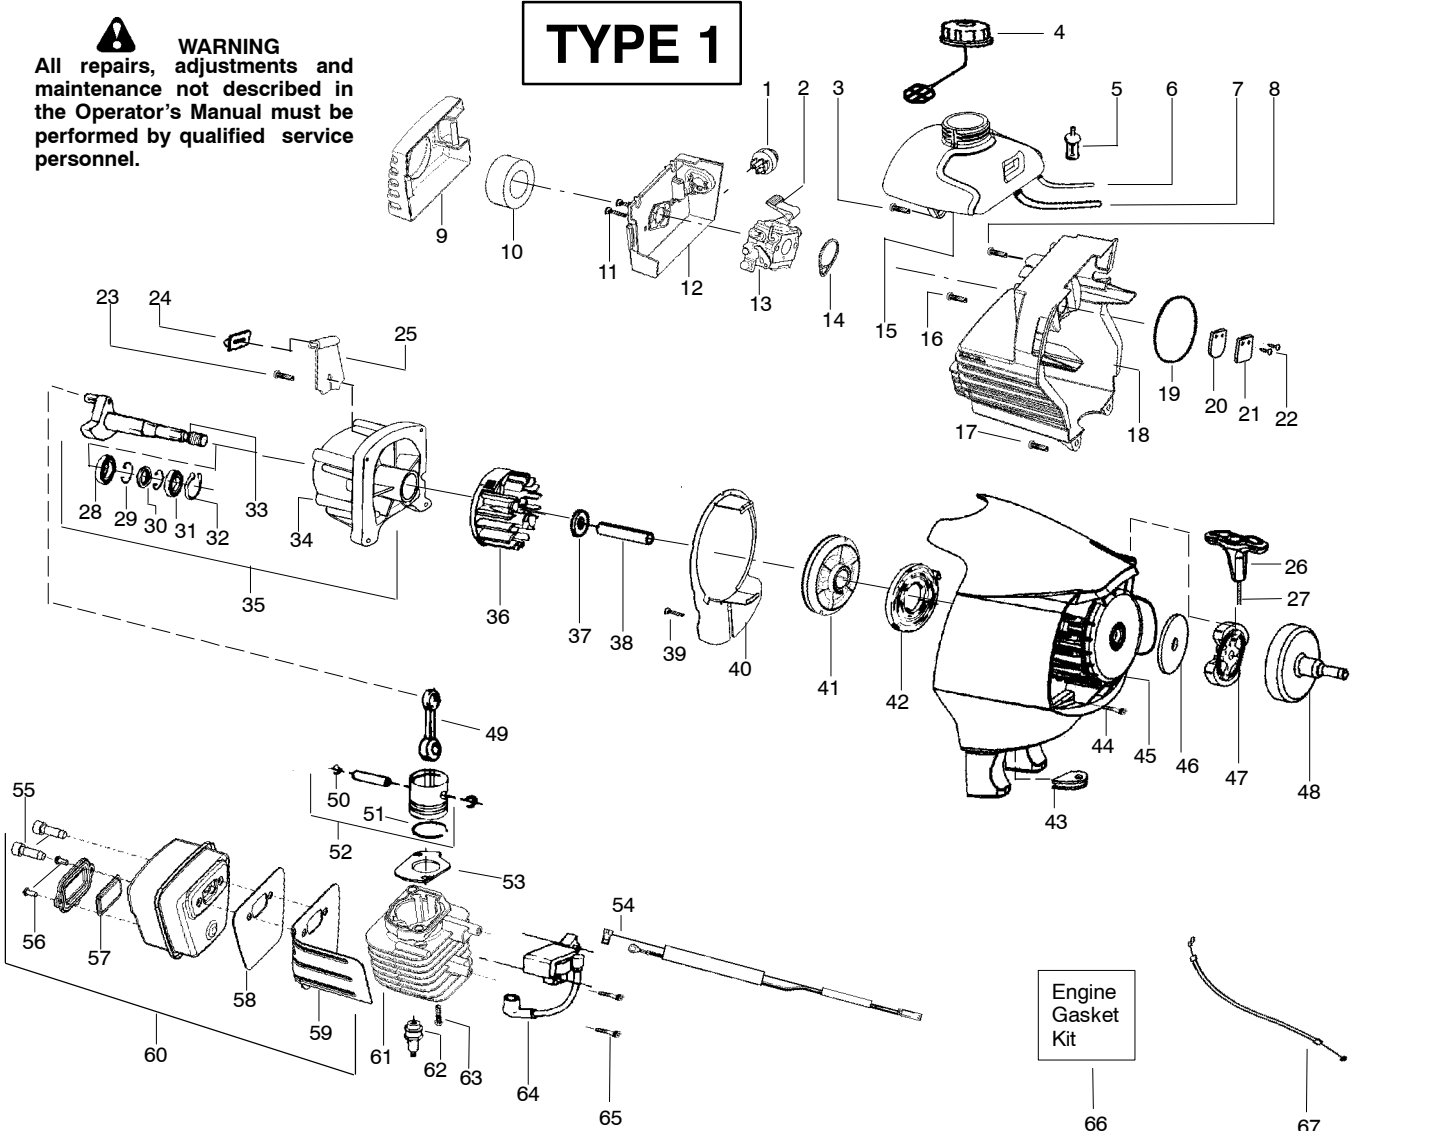

Note: Illustration may differ from actual model due to design changes

WARNING
All repairs, adjustments and maintenance not described in the Operator's Manual must be performed by qualified service personnel.

TYPE 1

Ref.	Part No.	Description	Ref.	Part No.	Description	Ref.	Part No.	Description
1.	530047721	Bulb-Purge	24.	530055492	Isolator-Tank	47.	530055122	Assy-Clutch
2.	530071717	Kit-Choke Lever	25.	530054941	Ret.-Tank	48.	530150247	Assy-Drum/Adapter
3.	530015843	Screw-tank	26.	530054834	Handle-Starter	49.	530010960	Assy-Conn. Rod
4.	530049386	Cap-Fuel w/ret.	27.	545050410	Kit-Rope	50.	530015162	Ret.-Piston pin
5.	530095646	Assy-Fuel pickup	28.	545081601	Bearing-Inner	51.	530012595	Ring-Piston
6.	530071404	Kit-Fuel line	29.	530015787	Retainer	52.	530072000	Kit-Piston
7.	530069216	Kit-Fuel/Purge line	30.	530019158	Seal			(Incl. 50,51)
8.	530015775	Screw	31.	530032102	Bearing-Outer	53.	545030102	Gasket-Cylinder(kit)
9.	545000501	Cover-Air box	32.	530015789	Ret.-Crankshaft	54.	530058846	Assy-Leadwire
10.	545082301	Filter-Air	33.	530028807	Assy-Crankshaft	55.	530016387	Bolt-Muffler 1/4"-20
11.	530015849	Screw-Carb.	34.	545081901	Assy-Crankcase (Incl. 28,29,30,31)	56.	530015241	Screw
12.	545000601	Box-Air	35.	545006037	Assy-C'case/C'shaft (Incl. 32,33,34)	57.	545030502	Kit-Spark Arrestor
13.	545006017	Kit-Carb assy. (C1U-W32)				58.	545030102	Gasket-Muffler (kit)
(Note: Repair kits are not available for this carburetor)			36.	530055524	Assy-Flywheel	59.	545033201	Shield
14.	545030102	Seal-Carb.(kit)	37.	530016030	Washer	60.	545006016	Kit-Muffler (Incl. 55,56,57,58,59)
15.	545075304	Assy-Fuel Tank	38.	530055620	Spacer	61.	530012589	Cylinder
16.	530015771	Screw-Crankcase	39.	530015775	Screw-Baffle	62.	952030249	Plug-Spark(RCJ-6Y)
17.	530015952	Screw-Shroud	40.	530054939	Plate-Baffle	63.	530001624	Bolt-Cyl. 1/4"-20
18.	545000701	Assy-Rear Shroud	41.	545050408	Kit-Pulley	64.	530039234	Module-Ignition
19.	545030102	O-ring-Shroud (kit)	42.	545054901	Spring-Starter	65.	530016357	Screw-Module
20.	530027593	Valve-Reed	43.	530019182	Grommet	66.	545030102	Kit-Gasket/Seal (Incl. 14,19, 53,58)
21.	530029781	Stop-Reed	44.	530015810	Screw-F/hsg.	67.	530058962	Assy-Throttle cable
22.	530016064	Screw-Reed stop	45.	530055248	Assy-Fan Housing			
23.	530015875	Screw-Retainer	46.	530094189	Washer-Clutch			

✓ = NEW PART NUMBER FOR THIS IPL

* = REFER TO THE SERVICE REFERENCE INDICATED FOR MORE INFORMATION. (LOCATED AT END OF IPL)