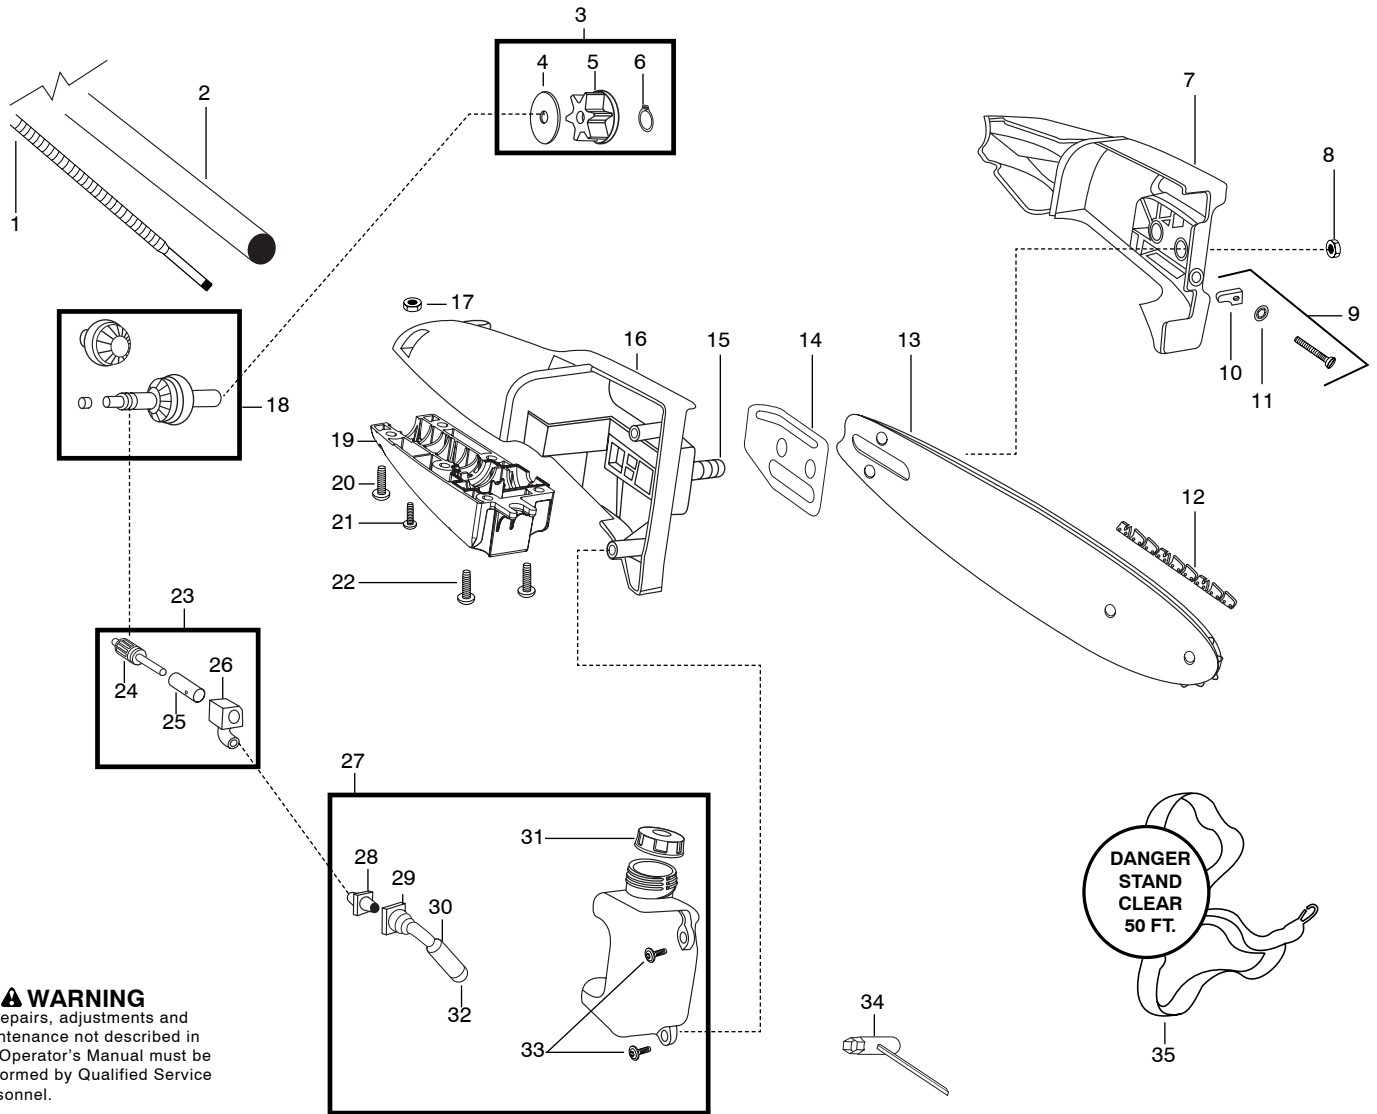

<b>Parts List No.</b> 545103424		<b>Poulan PRO<sup>®</sup></b> PARTS LIST	<b>MODEL</b> PPB5000P Att.
<b>Date</b> 1/08/09	<b>Replaces</b> 545103424 - 7/14/08		<b>NOTE :</b> Illustration may differ from actual model due to design changes.

**⚠ WARNING**  
All repairs, adjustments and maintenance not described in the Operator's Manual must be performed by Qualified Service Personnel.

Ref.	Part No.	Description	Ref.	Part No.	Description
1.	545132001	Flexshaft - lower	23.	530071645	Kit - Oil Assy (Incl. 24,25,26,28)
2.	545092705	Assy. - Lower Driveshaft	24.	530053764	Assy. - Gear Plunger
3.	530071647	Kit - Sprocket Assy. (Incl. 4,5,6)	25.	530053765	Barrel
4.	530056521	Washer	26.	530057347	Assy- Oil Block (Incl. 25)
5.	530056520	Sprocket	27.	530056528	Assy - Oil Tank (Incl. 28,29,30,31,32)
6.	530056563	Retainer - Sprocket	28.	530056524	Fitting - Oil Line
7.	530057100	Assy - Bar Clamp (Incl. 9)	29.	530021160	Intake - Oil Line
8.	530015917	Nut - Bar Mounting	30.	530037821	Filter - Oil
9.	530069611	Kit - Bar Adjust (Incl. 10,11)	31.	530053072	Cap - Oil
10.	530015826	Pin - Bar Adjust	32.	530030189	Plug - Oil Filter
11.	530038593	Retainer - Bar Adjust	33.	530015843	Screw
12.	530051524	Chain - 8"	34.	530031163	Wrench - Bar
13.	530044908	Bar - 8"	35.	530094408	Strap-Shoulder
14.	530056523	Plate - Bar Pad	<b>Not Shown</b>		
15.	530016133	Bolt - Bar	✓	545212830	Manual
16.	530056513	Housing - Upper (Incl. 15)	✓	545003066	Decal-shaft warning
17.	530016284	Nut		530055395	Clamp harness-lower
18.	530071646	Kit - Gear Assy.		530055392	Clamp harness-upper
19.	530056514	Housing - Lower		530016406	Screw (harness clamp)
20.	530016312	Screw		530150031	Hanger-Att.(90 deg.)
21.	530015805	Screw - Alignment		530031159	Wrench-hex (5/32)
22.	530015886	Screw			

✓ = New Part Number For This IPL

★ = Refer to the Service Reference Indicated for more information.(Located at the END of the IPL)