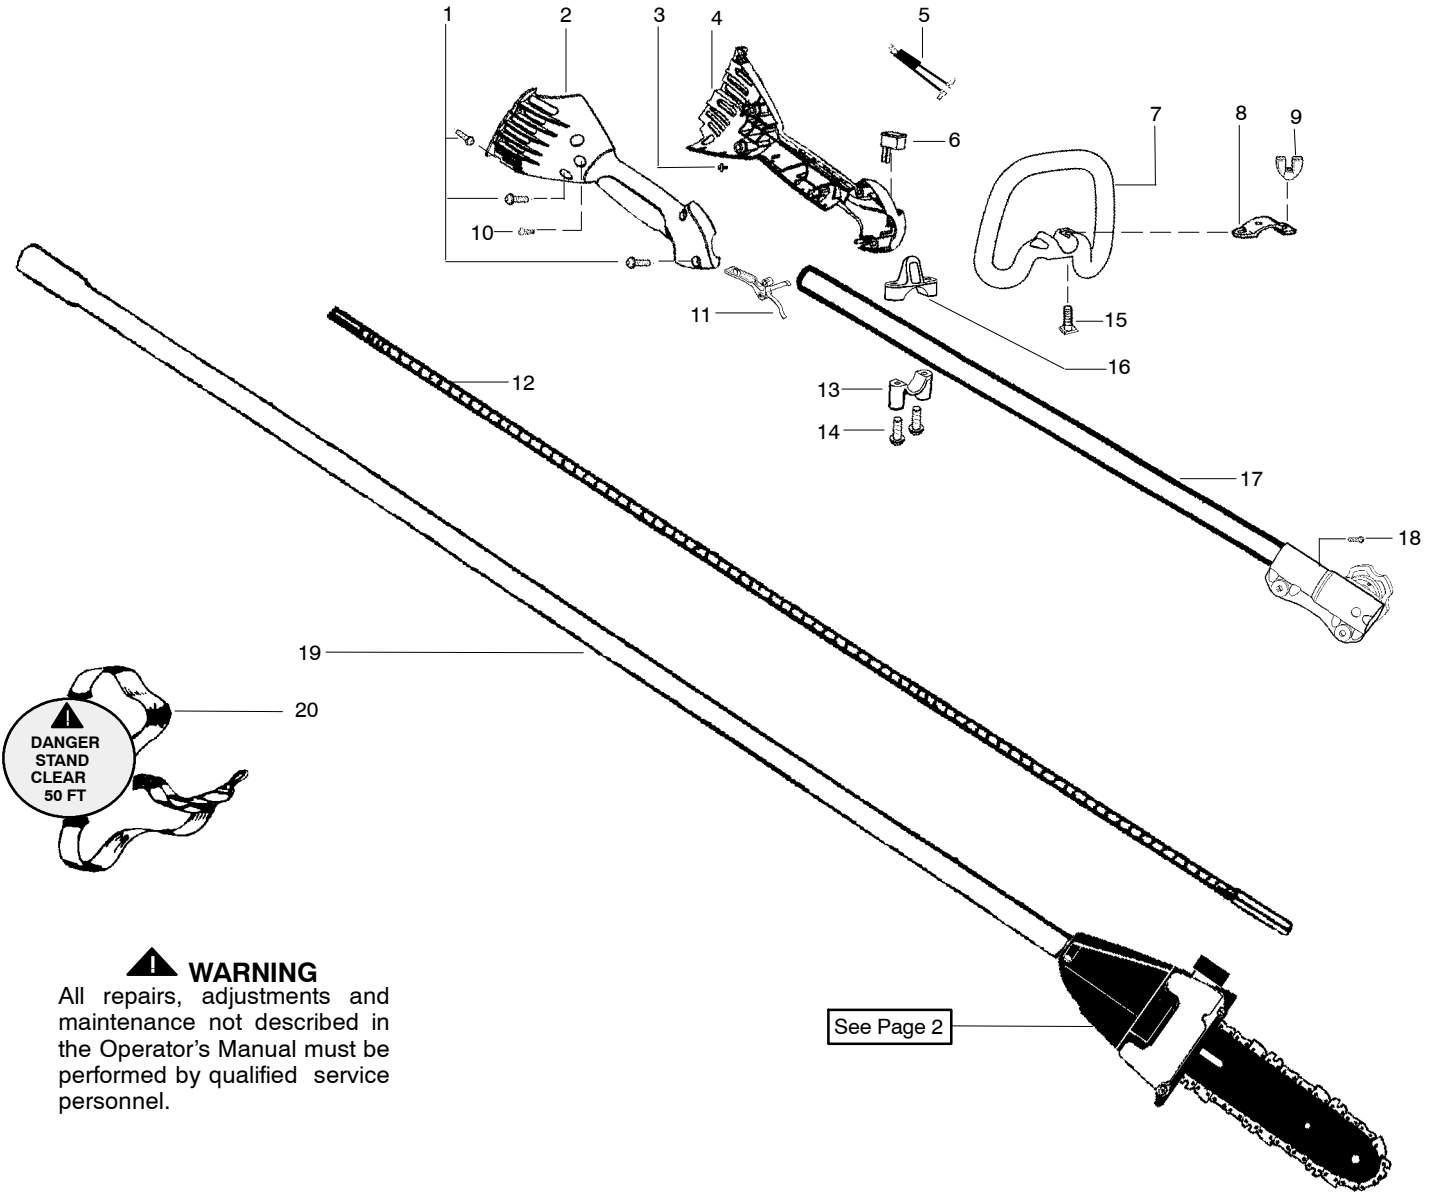

TYPE 1,2

⚠ WARNING
All repairs, adjustments and maintenance not described in the Operator's Manual must be performed by qualified service personnel.

See Page 2

Ref.	Part No.	Description	Ref.	Part No.	Description	Ref.	Part No.	Description
1.	530015886	Screw	11.	530058759	Trigger-Throttle			
2.	530057983	Hsg.-Throttle right	12.	530056570	Flex-Lower			
3.	530016326	Screw-Cable Ret.	13.	530057987	Clamp-Lower			Not Shown
4.	530057984	Hsg.-Throttle left	14.	530015940	Screw			
5.	530058843	Assy-Wire	15.	530015820	Bolt		545186747	Manual
6.	530069572	Kit-Switch	16.	530057986	Clamp-Upper		545003066	Decal-Warning
7.	530059101	Assy-Handle (Incl. 8,9,15)	17.	530071936	Kit-Upper Shaft		530150031	Att. - Hanger
8.	530059185	Clamp-Handle	18.	530016344	Screw		545167703	Decal-Upper Shaft
9.	530016152	Wingnut	19.	545008090	Assy-Driveshaft		530031159	Wrench-Hex(5/32)
10.	530015805	Screw-Align	20.	530094408	Assy-Shoulder Strap			

Ref.	Part No.	Description	Ref.	Part No.	Description	Ref.	Part No.	Description
2.	530015886	Screw	11.	530058759	Trigger-Throttle			
2.	530057983	Hsg.-Throttle right	12.	530056570	Flex-Lower			Not Shown
3.	530016326	Screw-Cable Ret.	13.	530057987	Clamp-Lower			
4.	530057984	Hsg.-Throttle left	14.	530015940	Screw			
5.	530058843	Assy-Wire	15.	530015820	Bolt		115260826	Manual
6.	530071356	Kit-Switch	16.	530057986	Clamp-Upper		545003066	Decal-Warning
7.	530059101	Assy-Handle	17.	530071936	Kit-Upper Shaft		530150031	Att. - Hanger
		(Incl. 8,9,15)	18.	530016344	Screw		545167703	Decal-Upper Shaft
8.	530059185	Clamp-Handle	19.	545008090	Assy-Driveshaft		530031159	Wrench-Hex(5/32)
9.	530016152	Wingnut	20.	530094408	Assy-Shoulder Strap		✓ 522928602	Decal - Spark Arrest
10.	530015805	Screw-Align						