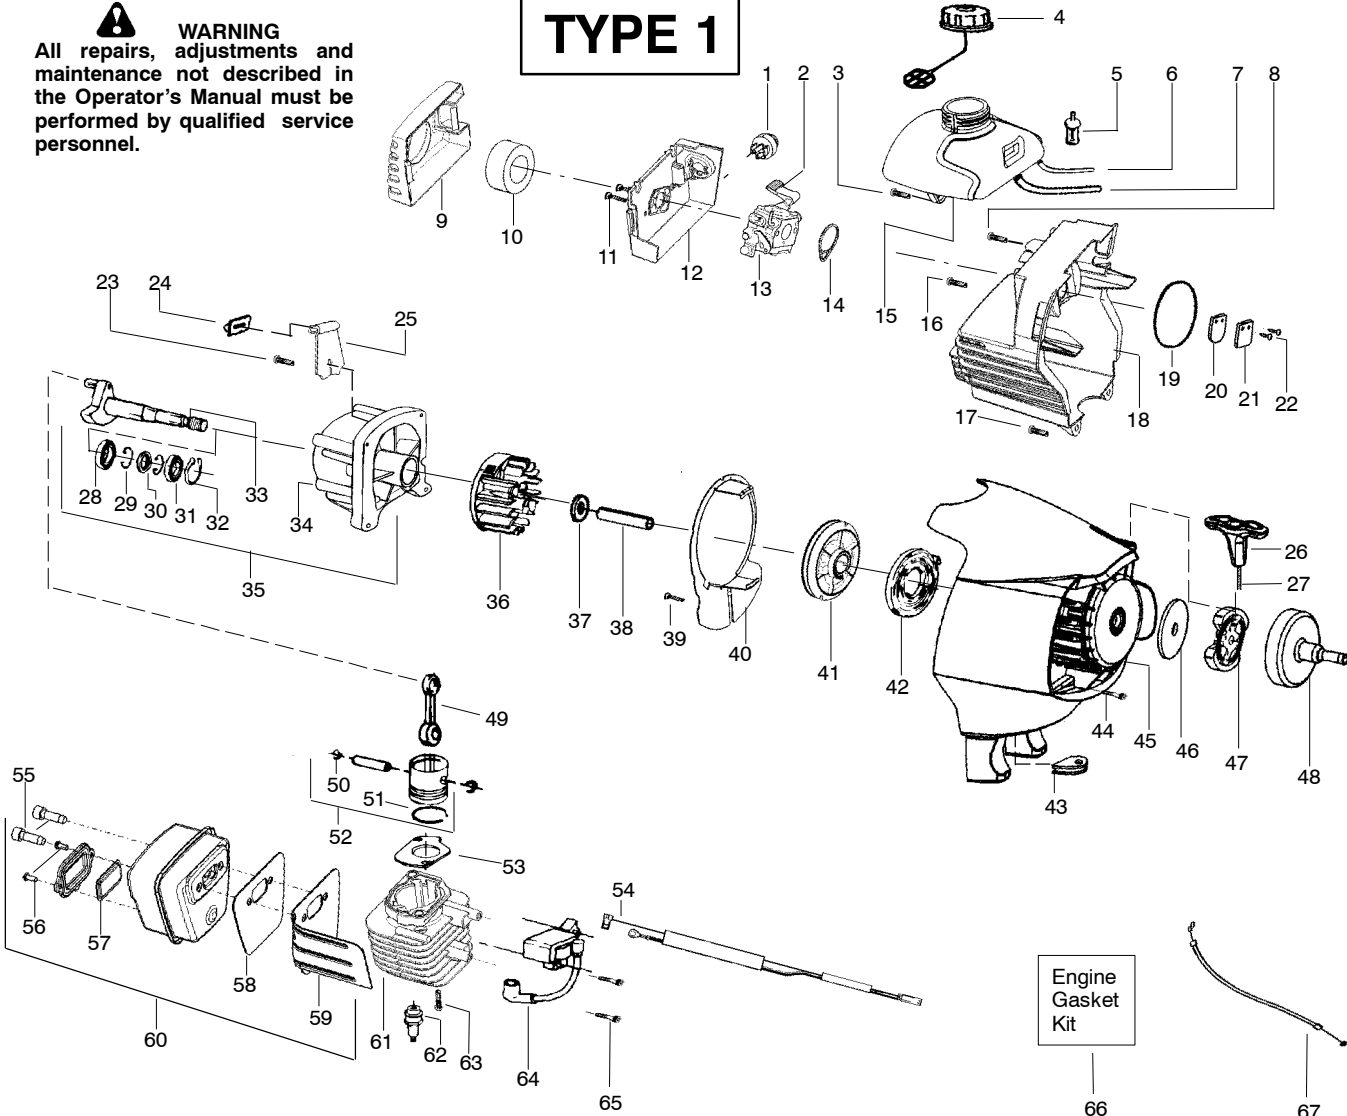

Note: Illustration may differ from actual model due to design changes

WARNING
All repairs, adjustments and maintenance not described in the Operator's Manual must be performed by qualified service personnel.

TYPE 1

Ref.	Part No.	Description	Ref.	Part No.	Description	Ref.	Part No.	Description
1.	530047721	Bulb-Purge	24.	530055492	Isolator-Tank	47.	530055122	Assy-Clutch
2.	530071717	Kit-Choke Lever	25.	530054941	Ret.-Tank	48.	530150247	Assy-Drum/Adapter
3.	530015843	Screw-tank	26.	530054834	Handle-Starter	49.	530010960	Assy-Conn. Rod
4.	530049386	Cap-Fuel w/ret.	27.	545050410	Kit-Rope	50.	530015162	Ret.-Piston pin
5.	530095646	Assy-Fuel pickup	28.	545081601	Bearing-Inner	51.	530012595	Ring-Piston
6.	530071404	Kit-Fuel line	29.	530015787	Retainer	52.	530072000	Kit-Piston (Incl. 50,51)
7.	530069216	Kit-Fuel/Purge line	30.	530019158	Seal	53.	545030102	Gasket-Cylinder(kit)
8.	530015775	Screw	31.	530032102	Bearing-Outer	54.	530058846	Assy-Leadwire
9.	545000501	Cover-Air box	32.	530015789	Ret.-Crankshaft	55.	530016387	Bolt-Muffler 1/4"-20
10.	545082301	Filter-Air	33.	530028807	Assy-Crankshaft	56.	530015241	Screw
11.	530015849	Screw-Carb.	34.	545081901	Assy-Crankcase (Incl. 28,29,30,31)	57.	545030502	Kit-Spark Arrestor
12.	545000601	Box-Air	35.	545006037	Assy-C'case/C'shaft (Incl. 32,33,34)	58.	545030102	Gasket-Muffler (kit)
13.	545006017	Kit-Carb assy. (C1U-W32)	36.	530055524	Assy-Flywheel	59.	545033201	Shield
(Note: Repair kits are not available for this carburetor)			37.	530016030	Washer	60.	545006016	Kit-Muffler (Incl. 55,56,57,58,59)
14.	545030102	Seal-Carb.(kit)	38.	530055620	Spacer	61.	530012589	Cylinder
15.	545075304	Assy-Fuel Tank	39.	530015775	Screw-Baffle	62.	952030249	Plug-Spark(RCJ-6Y)
16.	530015771	Screw-Crankcase	40.	530054939	Plate-Baffle	63.	530001624	Bolt-Cyl. 1/4"-20
17.	530015952	Screw-Shroud	41.	545050408	Kit-Pulley	64.	530039234	Module-Ignition
18.	545000701	Assy-Rear Shroud	42.	545054901	Spring-Starter	65.	530016357	Screw-Module
19.	545030102	O-ring-Shroud (kit)	43.	530019182	Grommet	66.	545030102	Kit-Gasket/Seal (Incl. 14,19, 53,58)
20.	530027593	Valve-Reed	44.	530015810	Screw-F/hsg.	67.	530058962	Assy-Throttle cable
21.	530029781	Stop-Reed	45.	530055248	Assy-Fan Housing			
22.	530016064	Screw-Reed stop	46.	530094189	Washer-Clutch			
23.	530015875	Screw-Retainer						

✓ = NEW PART NUMBER FOR THIS IPL

* = REFER TO THE SERVICE REFERENCE INDICATED FOR MORE INFORMATION. (LOCATED AT END OF IPL)