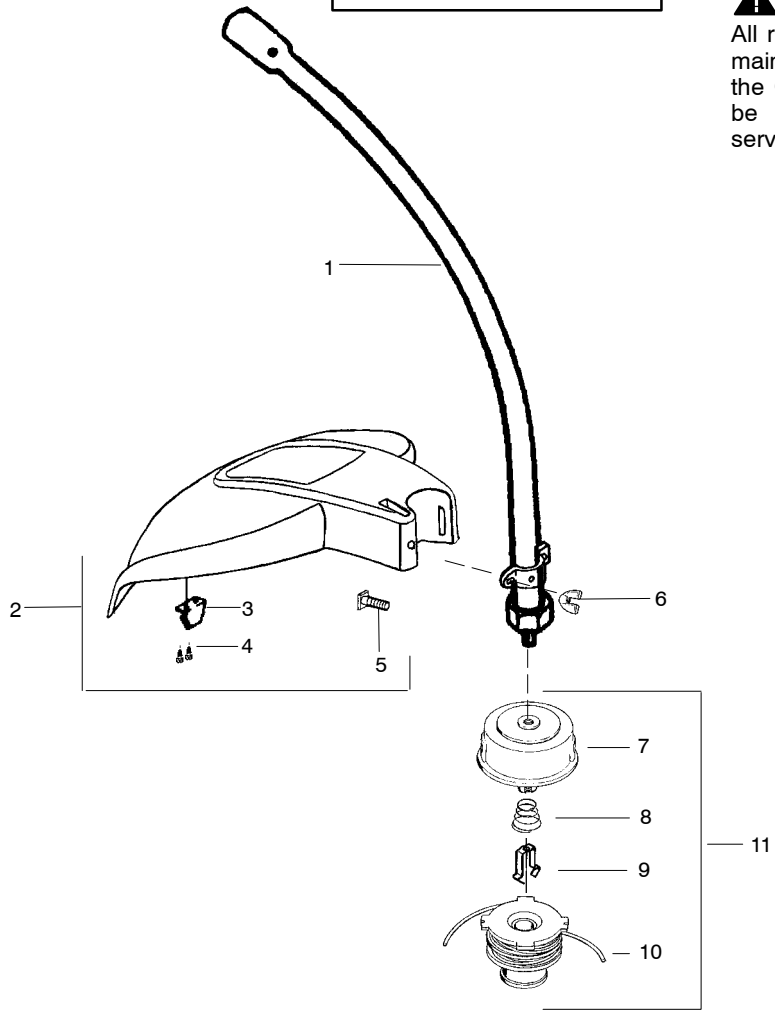

PARTS LIST NO. 545014364		Poulan PRO® PARTS LIST	MODEL(s) PP446ET	
DATE 2/22/10	Replaces 545014364 – 9/09/09		Note: Illustration may differ from actual model due to design changes	PAGE NO. 4

TYPE 1,2,3

⚠ WARNING
All repairs, adjustments and maintenance not described in the Operator's Manual must be performed by qualified service personnel.

Ref.	Part No.	Description
1.	530071788	Kit-Lower Shaft Assy. (Incl. flex shaft)
2.	530071802	Kit-Shield Assy. (Incl. 3,4,5,6)
3.	530052286	Limiter-Line
4.	530015814	Screw
5.	530015820	Bolt
6.	530016152	Wingnut
7.	530095776	Assy-Hub/Arbor
8.	530053241	Spring-Return
9.	530401957	Retainer-Spool
10.	952711624	Accy-Wound Spool
11.	952711630	Accy-Cutting Head (Incl. 7-10)
	Not Shown	
	545209101	Decal-Lower Shaft Warning

✓ = NEW PART NUMBER FOR THIS IPL

★ = REFER TO THE SERVICE REFERENCE INDICATED FOR MORE INFORMATION. (LOCATED AT END OF IPL)