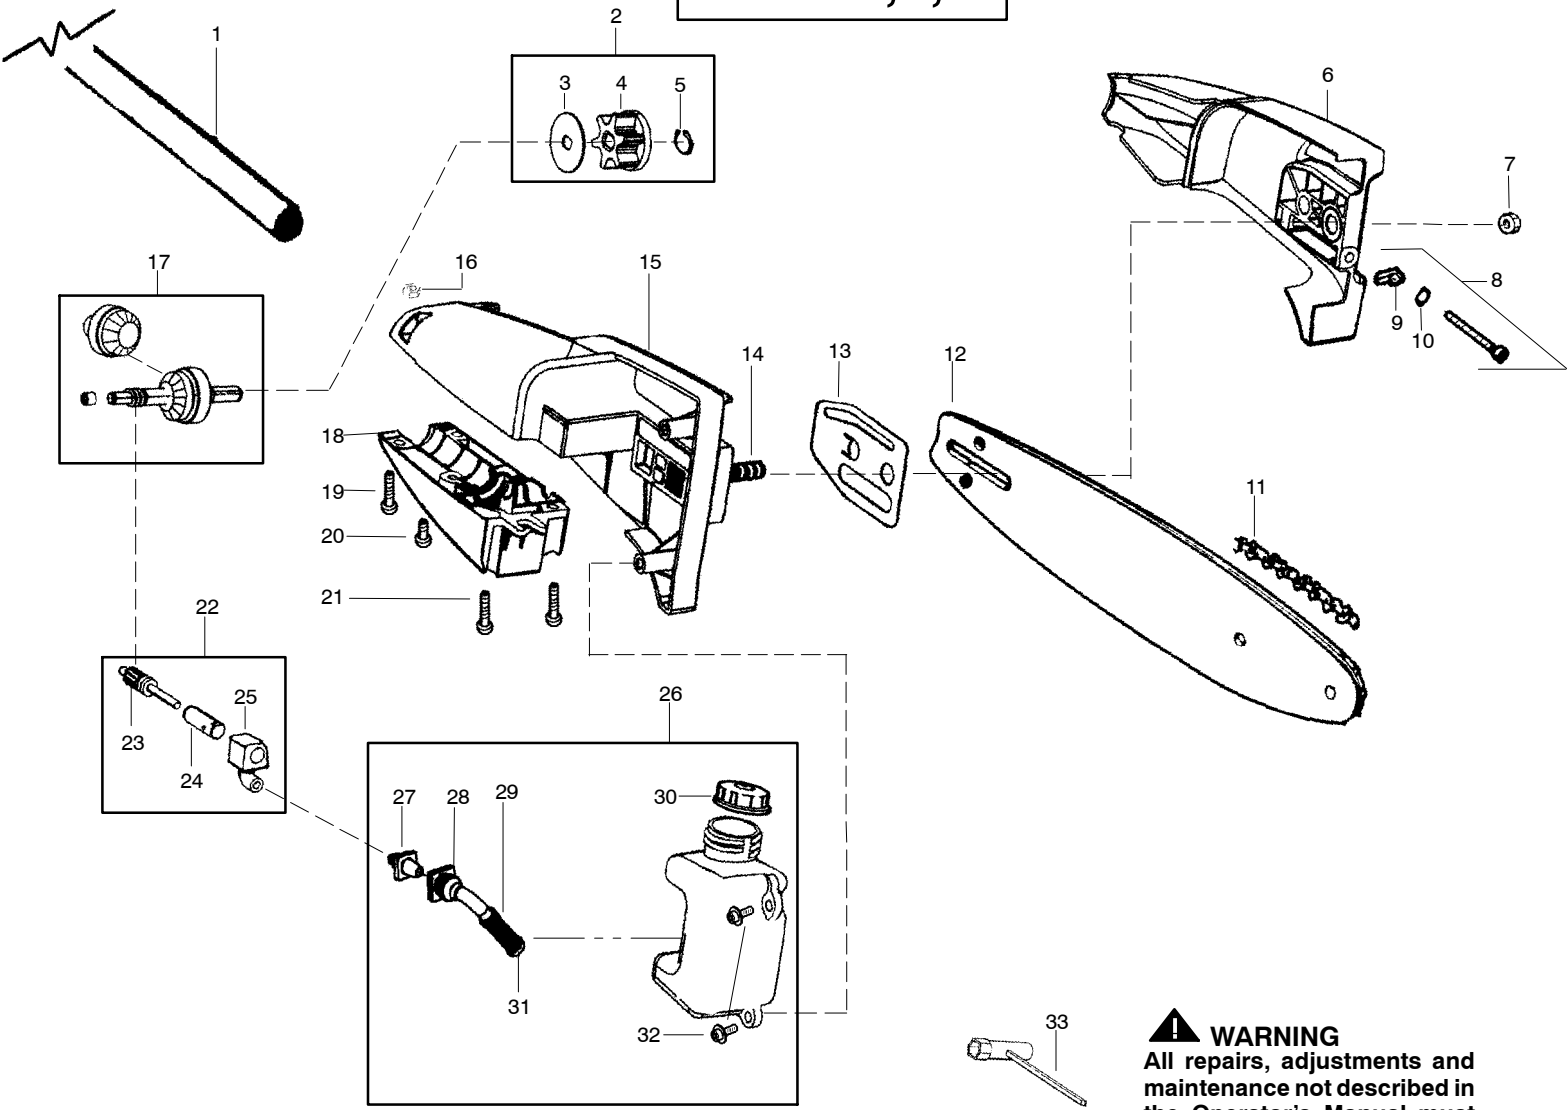

TYPE 1,2,3

⚠ WARNING
All repairs, adjustments and maintenance not described in the Operator's Manual must be performed by qualified service personnel.

Ref.	Part No.	Description	Ref.	Part No.	Description	Ref.	Part No.	Description
1.	545008090	Assy-Driveshaft	14.	530016133	Bolt-Bar	27.	530056524	Fitting-Oil Line
2.	530071647	Kit-Sprocket Assy. (incl. 3,4,5)	15.	530056513	Hsg.-Upper (incl. #14)	28.	530021160	Intake-Oil Line
3.	530056521	Washer	16.	530016284	Nut	29.	530037821	Filter-Oil
4.	530056520	Sprocket	17.	530071646	Kit-Gear Assy	30.	530053072	Cap-Oil
5.	530056563	Retainer-Sprocket	18.	530056514	Hsg.-Lower	31.	530030189	Plug-Oil Filter
6.	530057100	Assy-Bar Clamp (incl. #8)	19.	530016312	Screw	32.	530015843	Screw
7.	530015917	Nut-Bar Mounting	20.	530015805	Screw-Align	33.	530031163	Wrench-Bar
8.	530069611	Kit-Bar Adjust (incl. 9,10)	21.	530015886	Screw			
9.	530015826	Pin-Bar Adjust	22.	530071645	Kit-Oil Assy (incl. 23,24,25)			
10.	530038593	Retainer-Bar Adjust	23.	530053764	Assy-Gear Plunger			
11.	952051549	Accy.-Chain-8"	24.	530053765	Barrel			
12.	530044908	Bar-8"	25.	530056522	Block-Oil			
13.	530056523	Plate-Bar pad	26.	530056528	Assy-Oil Tank (incl. 27,28,29,30,31)			

↗ = NEW PART NUMBER FOR THIS IPL

★ = REFER TO THE SERVICE REFERENCE INDICATED FOR MORE INFORMATION. (LOCATED AT END OF IPL)