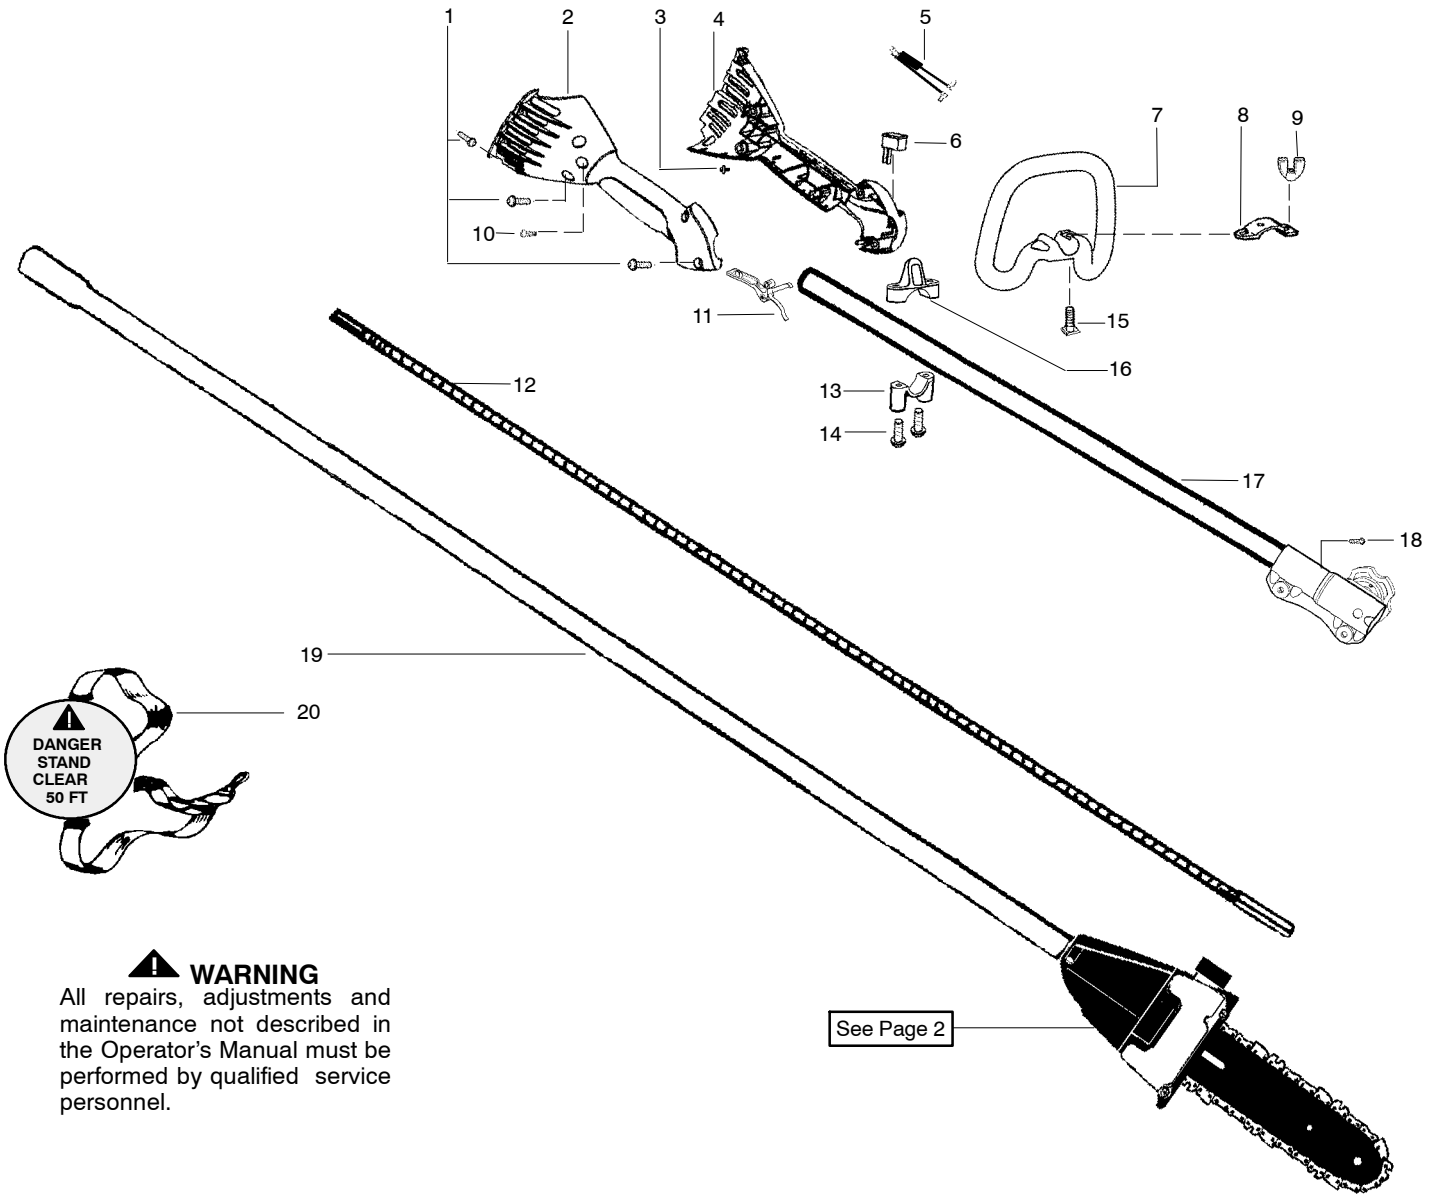

TYPE 3

⚠ WARNING

All repairs, adjustments and maintenance not described in the Operator's Manual must be performed by qualified service personnel.

Ref.	Part No.	Description	Ref.	Part No.	Description	Ref.	Part No.	Description
2.	530015886	Screw	11.	530058759	Trigger-Throttle			
2.	530057983	Hsg.-Throttle right	12.	530056570	Flex-Lower			Not Shown
3.	530016326	Screw-Cable Ret.	13.	530057987	Clamp-Lower			
4.	530057984	Hsg.-Throttle left	14.	530015940	Screw			
5.	530058843	Assy-Wire	15.	530015820	Bolt		115260826	Manual
6.	530071356	Kit-Switch	16.	530057986	Clamp-Upper		545003066	Decal-Warning
7.	530059101	Assy-Handle	17.	530071936	Kit-Upper Shaft		530150031	Att. - Hanger
		(Incl. 8,9,15)	18.	530016344	Screw		545167703	Decal-Upper Shaft
8.	530059185	Clamp-Handle	19.	545008090	Assy-Driveshaft		530031159	Wrench-Hex(5/32)
9.	530016152	Wingnut	20.	530094408	Assy-Shoulder Strap		✓ 522928602	Decal - Spark Arrest
10.	530015805	Screw-Align						

✓ = NEW PART NUMBER FOR THIS IPL

★ = REFER TO THE SERVICE REFERENCE INDICATED FOR MORE INFORMATION. (LOCATED AT END OF IPL)