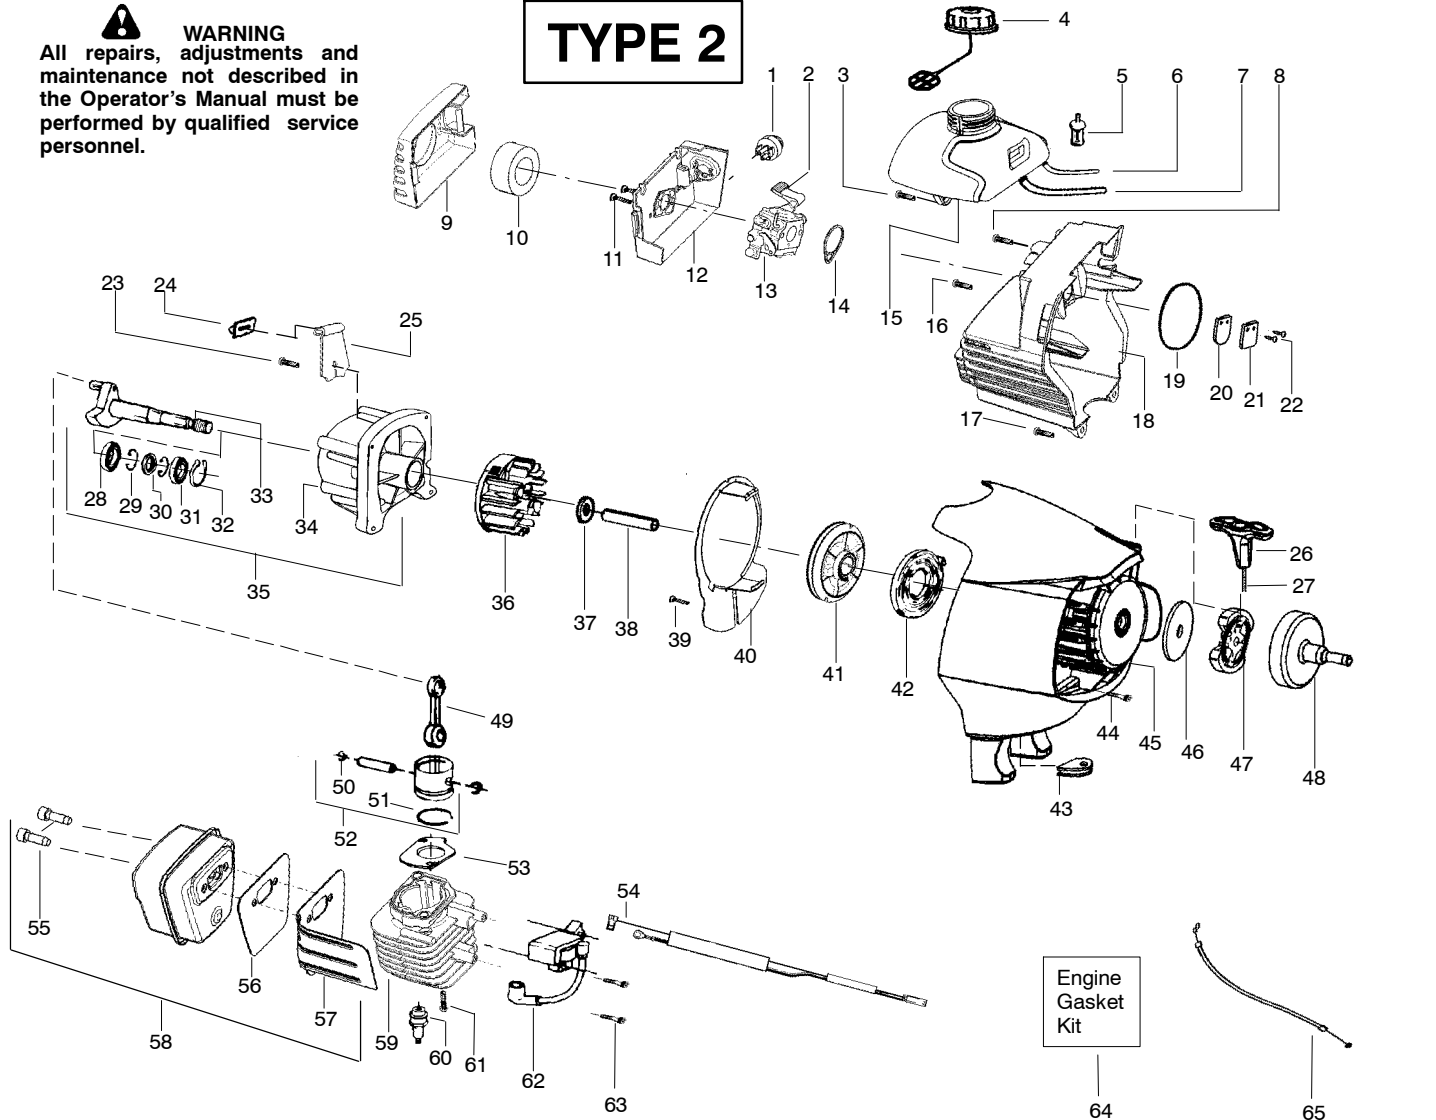

Note: Illustration may differ from actual model due to design changes

WARNING
All repairs, adjustments and maintenance not described in the Operator's Manual must be performed by qualified service personnel.

TYPE 2

Ref.	Part No.	Description	Ref.	Part No.	Description	Ref.	Part No.	Description
2.	530047721	Bulb-Purge	24	530055492	Isolator-Tank	47.	530055122	Assy-Clutch
2.	530071717	Kit-Choke Lever	25.	530054941	Ret.-Tank	48.	530150247	Assy-Drum/Adapter
3.	530015843	Screw-tank	26.	530054834	Handle-Starter	49.	530010960	Assy-Conn. Rod
4.	530049386	Cap-Fuel w/ret.	27.	545050409	Kit-Rope	50.	530015162	Ret.-Piston pin
5.	530095646	Assy-Fuel pickup	28.	545081601	Bearing-Inner	51.	530012595	Ring-Piston
6.	530071404	Kit-Fuel line	29.	530015787	Retainer	52.	530072000	Kit-Piston (Incl. 50,51)
7.	530069216	Kit-Fuel/Purge line	30.	530019158	Seal	53.	545030102	Gasket-Cylinder(kit)
8.	530015775	Screw	31.	530032102	Bearing-Outer	54.	530058846	Assy-Leadwire
9.	545000501	Cover-Air box	32.	530015789	Ret.-Crankshaft	55.	530016387	Bolt-Muffler 1/4"-20
10.	545082301	Filter-Air	33.	530028807	Assy-Crankshaft	56.	545030102	Gasket-Muffler (kit)
11.	530015849	Screw-Carb.	34.	545081901	Assy-Crankcase (Incl. 28,29,30,31)	57.	545033201	Shield
12.	545000601	Box-Air	35.	545006037	Assy-C'case/C'shaft (Incl. 32,33,34)	58.	545081871	Kit-Muffler (Incl. 55,56,57)
13.	545006017	Kit-Carb assy. (C1U-W32)	36.	530055524	Assy-Flywheel	59.	530012589	Cylinder
(Note: Repair kits are not available for this carburetor)			37.	530016030	Washer	60.	952030249	Plug-Spark (RCJ-6Y)
14.	545030102	Seal-Carb.(kit)	38.	530055620	Spacer	61.	530001624	Bolt-Cyl. 1/4"-20
15.	545075304	Assy-Fuel Tank	39.	530015775	Screw-Baffle	62.	530039234	Module-Ignition
16.	530015771	Screw-Crankcase	40.	545115201	Plate-Baffle	63.	530016357	Screw-Module
17.	530015952	Screw-Shroud	41.	545050408	Kit-Pulley	64.	545030102	Kit-Gasket/Seal (Incl. 14,19, 53,56)
18.	545000701	Assy-Rear Shroud	42.	545054901	Spring-Starter	65.	545026801	Assy-Throttle cable
19.	545030102	O-ring-Shroud (kit)	43.	530019182	Grommet			
20.	530027593	Valve-Reed	44.	530016386	Screw-F/hsg.			
21.	530029781	Stop-Reed	45.	530055248	Assy-Fan Housing			
22.	530016064	Screw-Reed stop	46.	530094189	Washer-Clutch			
23.	530015875	Screw-Retainer						

✓ = NEW PART NUMBER FOR THIS IPL   * = REFER TO THE SERVICE REFERENCE INDICATED FOR MORE INFORMATION. (LOCATED AT END OF IPL)