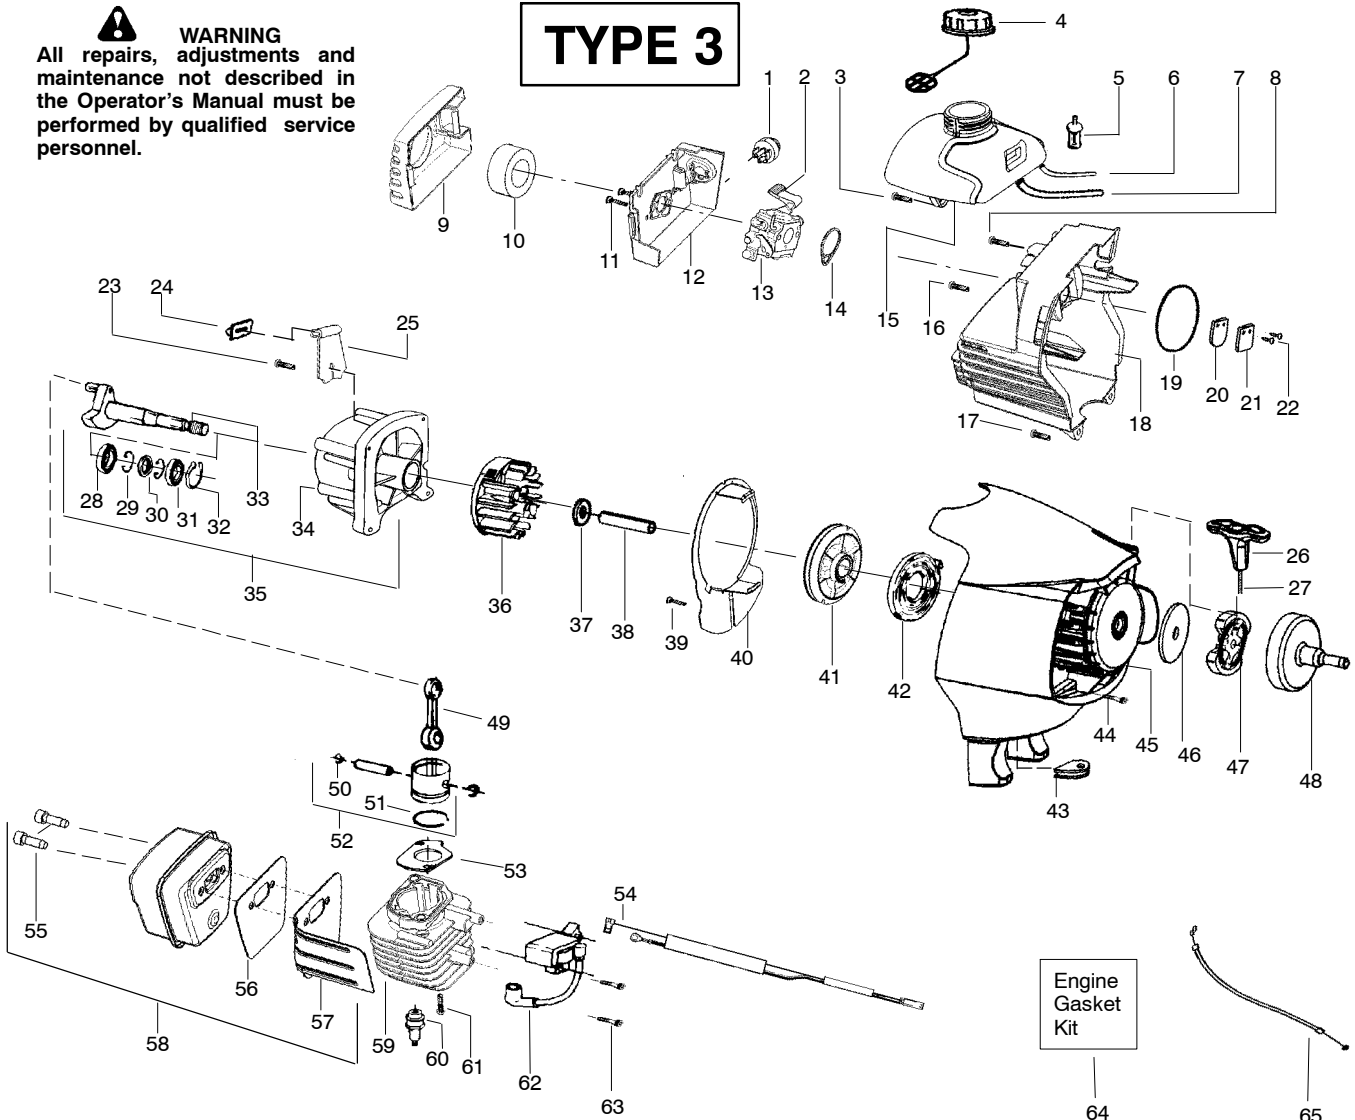

Note: Illustration may differ from actual model due to design changes

WARNING
All repairs, adjustments and maintenance not described in the Operator's Manual must be performed by qualified service personnel.

TYPE 3

Engine Gasket Kit

Ref.	Part No.	Description	Ref.	Part No.	Description	Ref.	Part No.	Description
3.	530047721	Bulb-Purge	24	530055492	Isolator-Tank	47.	530055122	Assy-Clutch
2.	530071717	Kit-Choke Lever	25.	530054941	Ret. - Tank	48.	530150247	Assy-Drum/Adapter
3.	530015843	Screw-tank	26.	530054834	Handle-Starter	49.	530010960	Assy-Conn. Rod
4.	530049386	Cap-Fuel w/ret.	27.	545050409	Kit-Rope	50.	530015162	Ret.-Piston pin
5.	530095646	Assy-Fuel pickup	28.	545081601	Bearing-Inner	51.	530012595	Ring-Piston
6.	530071404	Kit-Fuel line	29.	530015787	Retainer	52.	530072000	Kit-Piston
7.	530069216	Kit-Fuel/Purge line	30.	530019158	Seal			(Incl. 50,51)
8.	530015775	Screw	31.	530032102	Bearing-Outer	53.	545030102	Gasket-Cylinder(kit)
9.	545000501	Cover-Air box	32.	530015789	Ret.-Crankshaft	54.	530058846	Assy-Leadwire
10.	545082301	Filter-Air	33.	530028807	Assy-Crankshaft	55.	530016387	Bolt-Muffler 1/4"-20
11.	530015849	Screw-Carb.	34.	545081901	Assy-Crankcase (Incl. 28,29,30,31)	56.	545030102	Gasket-Muffler (kit)
12.	545000601	Box-Air	35.	545006037	Assy-C'case/C'shaft (Incl. 32,33,34)	57.	530016357	Shield
13.	545006017	Kit-Carb assy. (C1U-W32)				58.	545081871	Kit-Muffler (Incl. 55,56,57)
(Note: Repair kits are not available for this carburetor)			36.	530055524	Assy-Flywheel	59.	530012589	Cylinder
14.	545030102	Seal-Carb.(kit)	37.	530016463	Washer	60.	952030249	Plug-Spark(RCJ-6Y)
15.	545075304	Assy-Fuel Tank	38.	530055620	Spacer	61.	530001624	Bolt-Cyl. 1/4"-20
16.	530015771	Screw-Crankcase	39.	530015775	Screw-Baffle	62.	530039229	Module-Ignition
17.	530015952	Screw-Shroud	40.	545115201	Plate-Baffle	63.	530016357	Screw-Module
18.	545000701	Assy-Rear Shroud	41.	545050408	Kit-Pulley	64.	545030102	Kit-Gasket/Seal (Incl. 14,19, 53,56)
19.	545030102	O-ring-Shroud (kit)	42.	545054901	Spring-Starter			
20.	530027593	Valve-Reed	43.	530019182	Grommet	65.	545026801	Assy-Throttle cable
21.	530029781	Stop-Reed	44.	530016386	Screw-F/hsg.			
22.	530016064	Screw-Reed stop	45.	530055248	Assy-Fan Housing			
23.	530015875	Screw-Retainer	46.	530094189	Washer-Clutch			

✓ = NEW PART NUMBER FOR THIS IPL

* = REFER TO THE SERVICE REFERENCE INDICATED FOR MORE INFORMATION. (LOCATED AT END OF IPL)