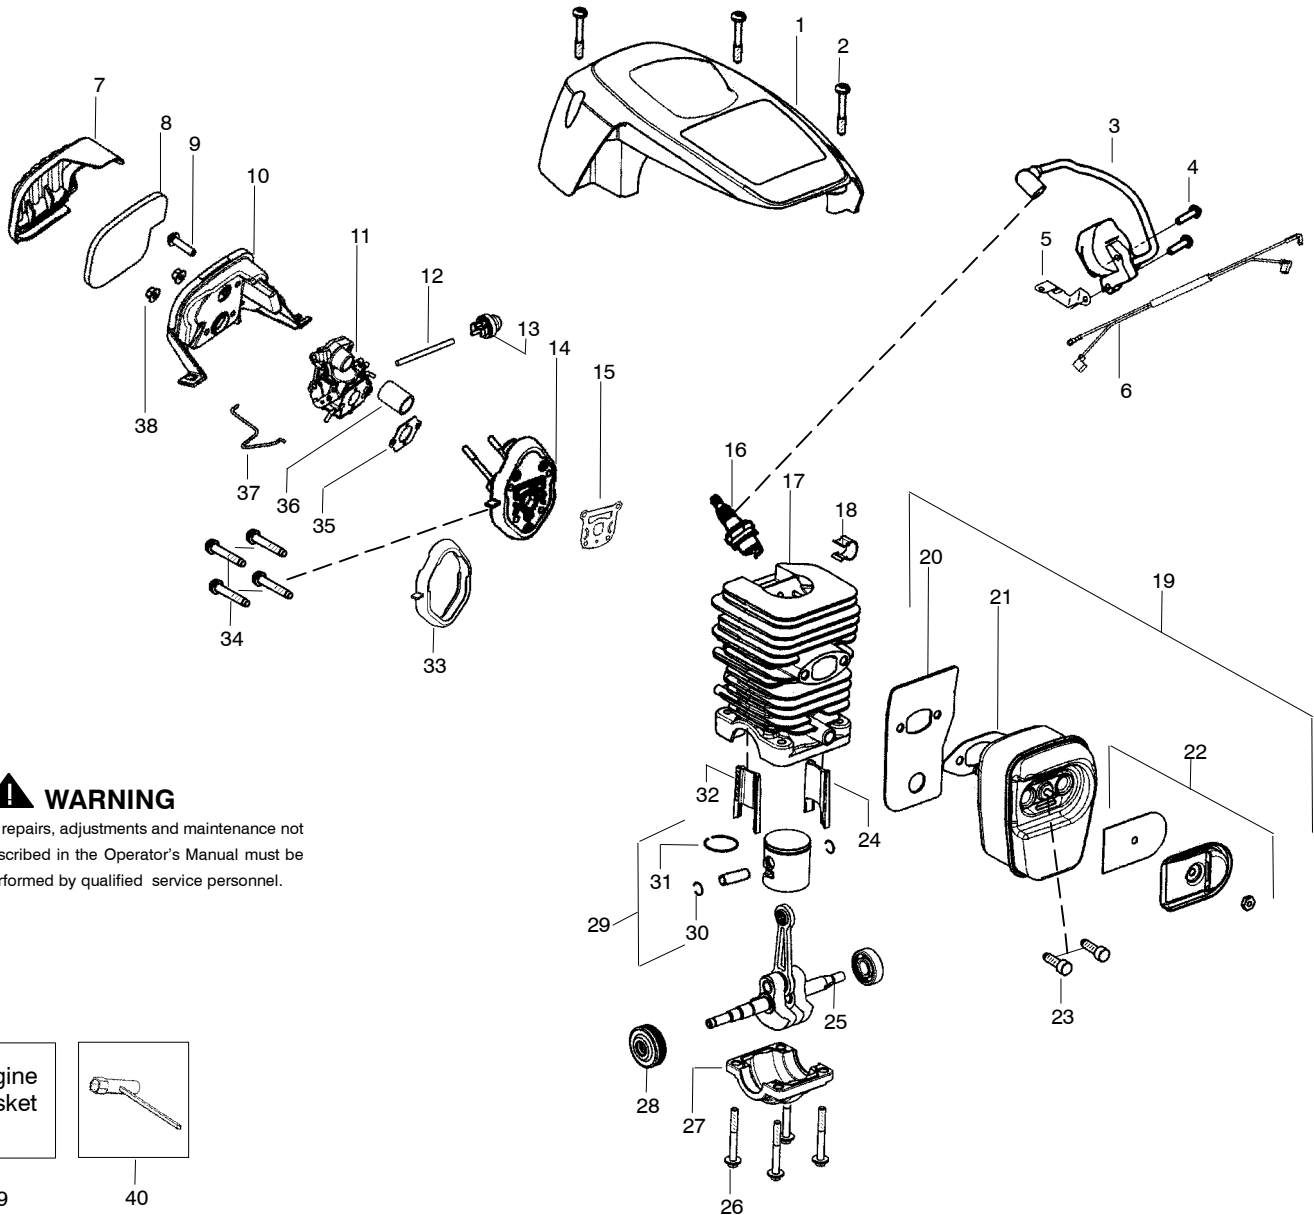

Ref.	Part No.	Description	Ref.	Part No.	Description	Ref.	Part No.	Description
1.	530057893	Knob-Choke	22.	530058811	Housing-Fan	40.	530015826	Pin-Bar Adjust
2.	530057908	Spring-Ign. Switch	23.	530056402	Handle-Starter	41.	530038593	Retainer-Bar Adjust
3.	530057891	Lever-Ign. Switch	24.	530069232	Kit-Rope	42.	530051552	16" Chain
4.	530016080	Screw	25.	530016432	Screw	43.	530044692	16" Bar
5.	530071888	Kit-Trigger/Lockout	26.	530016080	Screw	44.	530071945	Kit-Clutch Washer (Incl. 10,12)
6.	530069216	Kit-Fuel Line (Large)	27.	530016134	Nut-Flywheel	45.	530016432	Screw
7.	530069247	Kit-Fuel Line (Small)	28.	530058786	Assy-Oil Vent	46.	530057888	Handle-Front
8.	530095649	Assy-Fuel Pick Up	29.	530057236	Assy-Oil Cap w/ret.	47.	530071891	Kit-Oil Pump (Incl. 49,50,51)
9.	530023877	Fitting-Fuel line	30.	530057897	Handguard	48.	530057924	Assy-Oil Pick Up
10.	530071945	Kit-Clutch Washer	31.	530016416	Spring-Handguard	49.	530016064	Screw
11.	530057905	Assy-Clutch Drum 3/8"	32.	545028307	Assy-Chassis (Incl. 5,6,7,8,9,15,16, 29,31,35)	50.	530057931	Assy-Oil Pump
12.	530071945	Kit-Clutch Washer	33.	530071893	Kit-Chainbrake	51.	530037820	Gear-Worm
13.	530057907	Assy-Clutch	34.	530016432	Screw			
14.	530016419	Washer-Large Clutch	35.	530016133	Bolt-Bar			
15.	530047192	Assy-Fuel Cap w/ret	36.	530057910	Plate-Bar			
16.	530015922	Nut-"U" type speed	37.	530015917	Nut-Bar			
17.	530057937	Assy-Flywheel	38.	530058934	Assy-Clutch Cover (Incl. # 39)			
18.	530015127	Washer-Flywheel	39.	530069611	Kit-Bar Adjust (Incl. 40,41)			
19.	530015920	Screw						
20.	530057890	Pulley - Starter						
21.	530042095	Spring -Starter						