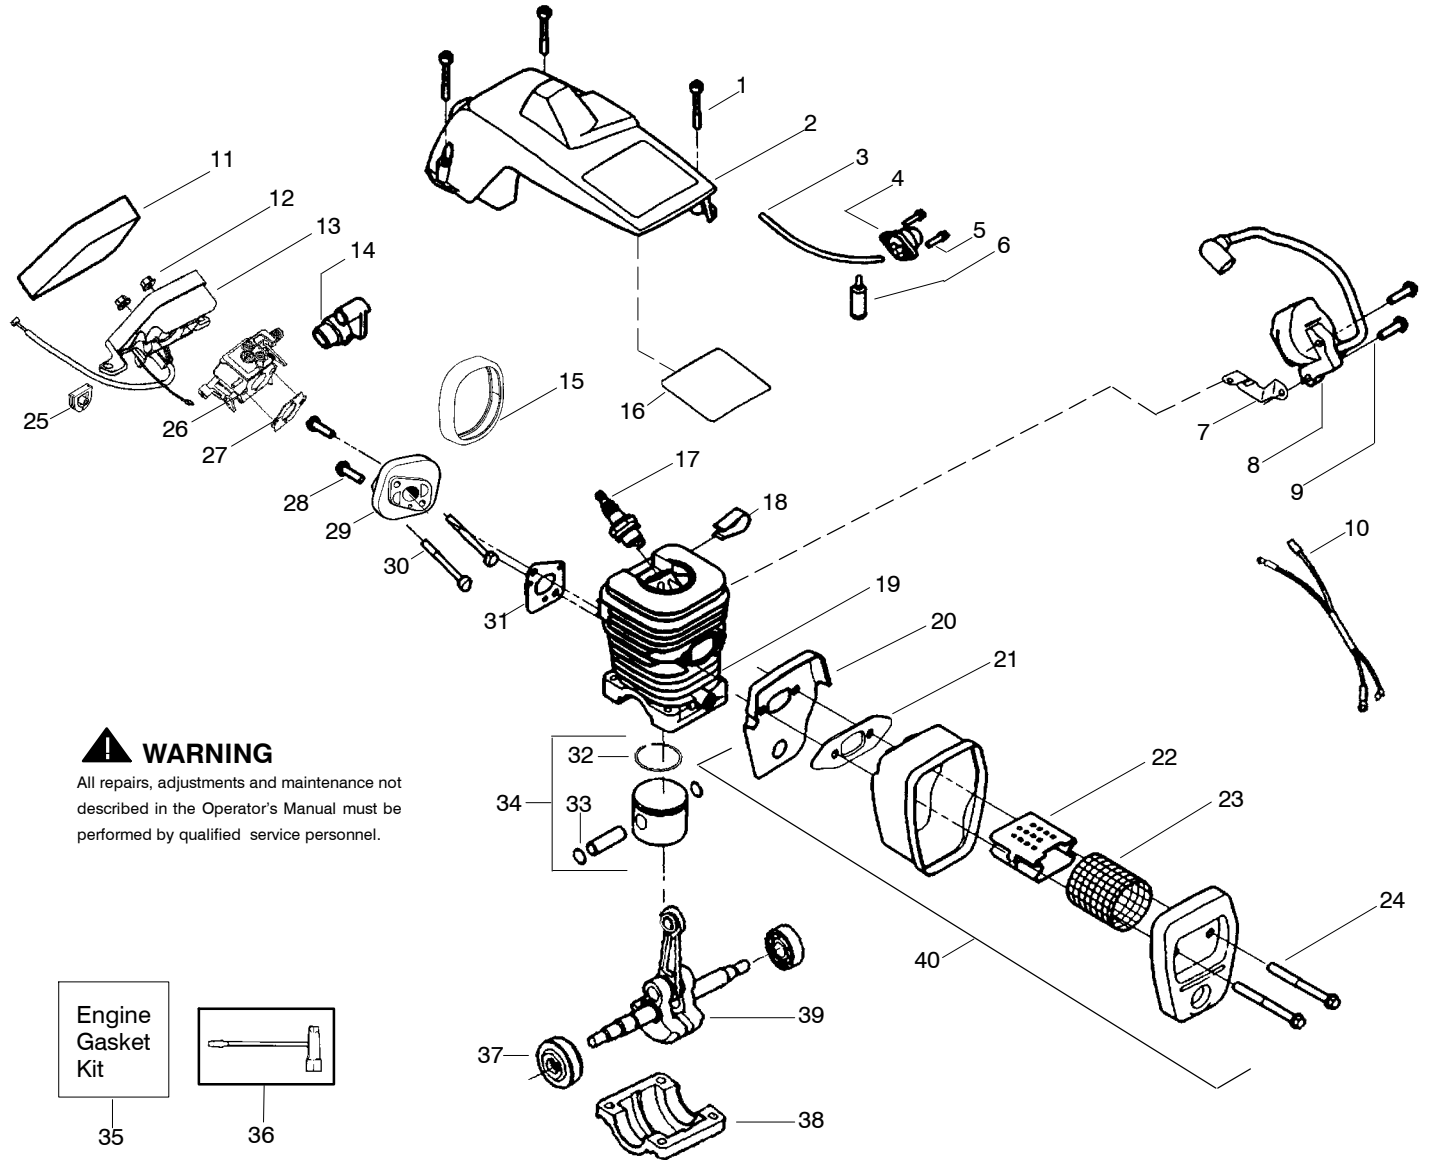

WARNING

All repairs, adjustments and maintenance not described in the Operator's Manual must be performed by qualified service personnel.

Ref.	Part No.	Description	Ref.	Part No.	Description	Ref.	Part No.	Description
1.	530016153	Screw	19.	530012550	Cylinder	35.	530069608	Kit-Engine Gasket (Incl. 21, 27 & 31)
2.	530056914	Assy-Cylinder Shield (includes # 16)	20.	530049870	Backplate-Muffler	36.	530031135	Scrench
3.	530069247	Kit-Fuel Line (Small)	21.	530069608	Gasket-Muffler(kit)	37.	530056363	Assy-Seal & Bearing
4.	530071835	Kit-Air Purge (incl. #5)	22.	530037813	Diffuser-Muffler	38.	530037935	Cap-Crankcase
5.	530015780	Screw	23.	530036103	Screen-Spark	39.	545113101	Assy-Crankshaft
6.	530095646	Assy-Fuel Pick-up	24.	530016132	Bolt-Muffler	40.	530047207	Assy-Muffler (Incl. 20,21,22,23,24)
7.	530047442	Strap-Ground	25.	530047631	Grommet-Throttle Cable			
8.	530039167	Ignition Module	26.	---	Kit-Carburetor			
9.	530015814	Screw		545081885	Walbro (WT-891) (Incl. Grommet)			
10.	530057475	Assy-Wire Harness	27.	530069608	Gasket-Carb. (kit)			Not Shown
11.	530037793	Foam-Air Filter	28.	530016386	Screw			
12.	530016101	Nut	29.	530049700	Carb. Adapter			
13.	530057702	Assy-Air Box	30.	530016187	Screw	545167608		Manual
14.	530049244	Grommet-Carb Adjust	31.	530069608	Gasket-Adaptor(kit)	545003030		Decal-Warning
15.	530054144	Seal-Carb Adapter	32.	530038729	Ring-Piston			
16.	530055698	Reflector-Heat	33.	530015697	Retainer-Piston Pin			
17.	952030150	Spark Plug (RCJ-7Y)	34.	530071408	Kit-Piston (Incl. 32 & 33)			
18.	530016136	Clip-High Tension Lead						

✓ = NEW PART NUMBER FOR THIS IPL   * = REFER TO THE SERVICE REFERENCE INDICATED FOR MORE INFORMATION. (LOCATED AT END OF IPL)