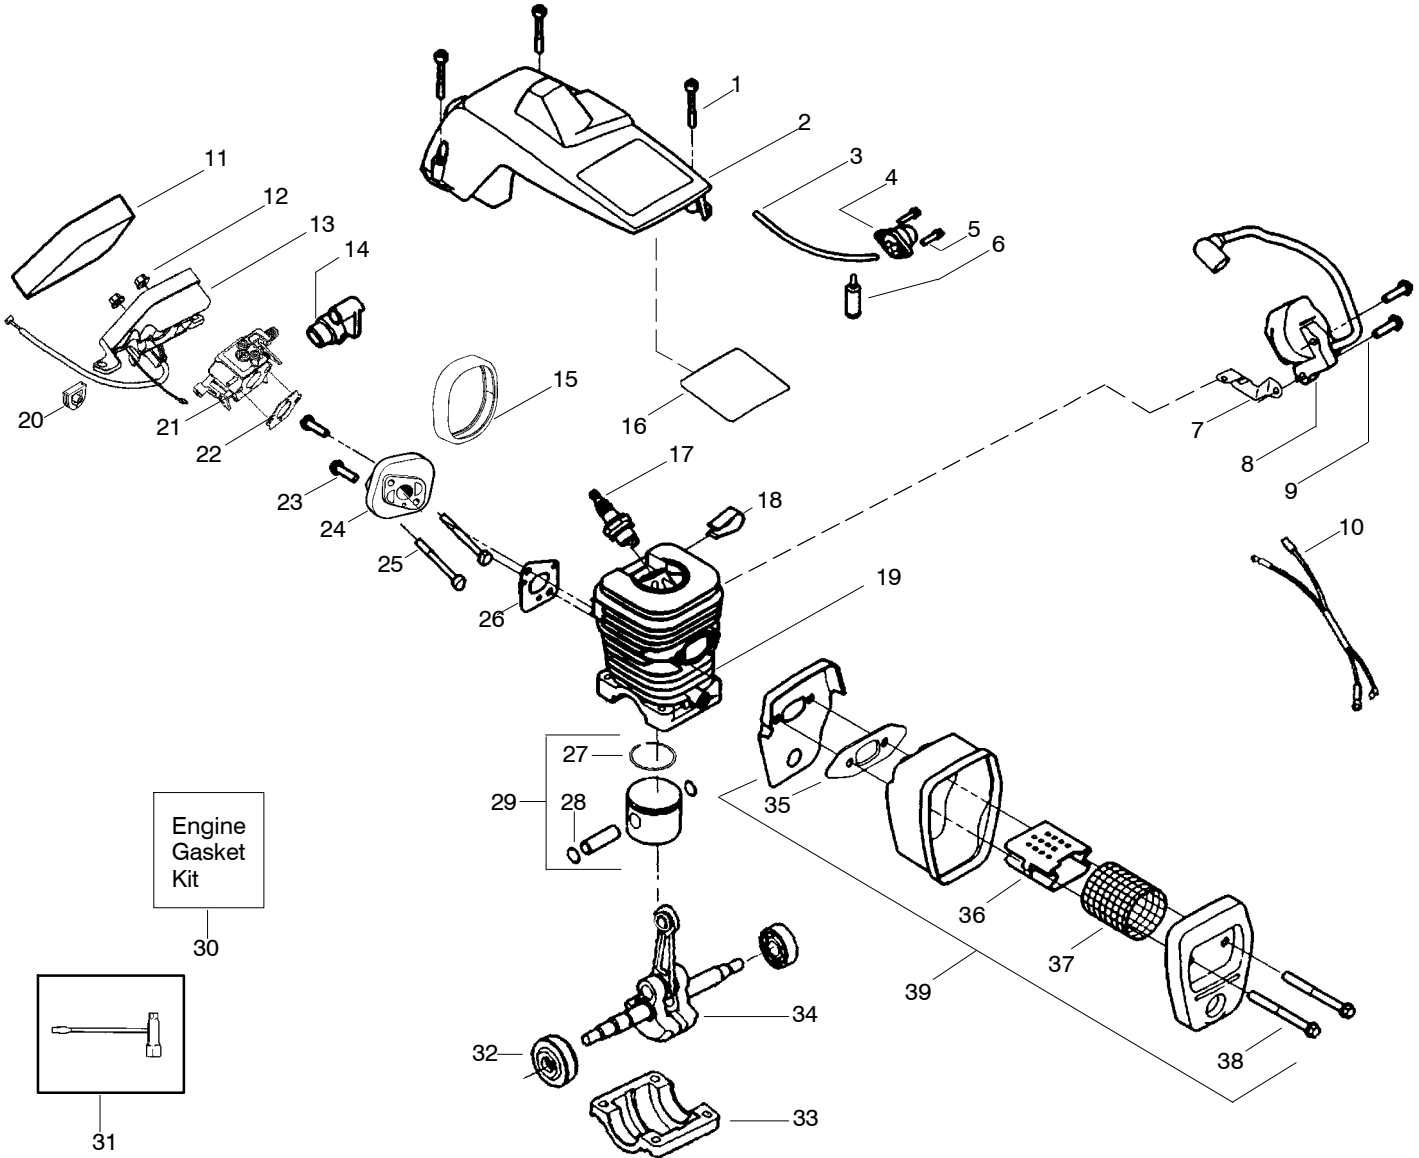

Ref.	Part No.	Description	Ref.	Part No.	Description	Ref.	Part No.	Description
1.	530016153	Screw	21.	---	Kit - Carburetor & Airbox (Incl. 14)	36.	530037813	Diffuser - Muffler
2.	530055638	Assy - Cylinder Shield (includes # 16)		545081885	Walbro (WT - 891)	37.	530036103	Screen - Spark
3.	530069247	Kit - Fuel Line (Small)	Note: No Repair kits are available for these carburetors			38.	530016132	Bolt - Muffler
4.	530071835	Kit - Purge Bulb (incl. #5)	22.	530069608	Gasket - Carb. (kit)	39.	530047207	Assy - Muffler (Incl. 35,36,37,38)
5.	530015780	Screw	23.	530016386	Screw			Not Shown
6.	530095646	Assy - Fuel Pick-up	24.	530049700	Carb. Adapter			
7.	530047442	Strap - Ground	25.	530016187	Screw			
8.	530039167	Ignition Module	26.	530069608	Gasket - Adaptor (kit)			
9.	530015814	Screw	27.	530038729	Ring - Piston			
10.	530057475	Assy - Wire Harness	28.	530015697	Retainer - Piston Pin			
11.	530037793	Foam - Air Filter	29.	530071408	Kit - Piston (Incl. 27 & 28)			
12.	530016101	Nut	30.	530069608	Kit - Engine Gasket (Incl. 22, 26 & 35)			
13.	530057702	Assy - Air Box	31.	530031135	Scrench		545167608	Manual - Operator
14.	530049244	Grommet - Carb Adjust	32.	530056363	Assy - Seal & Bearing		545003030	Decal - Warning
15.	530054144	Seal - Carb Adapter	33.	530037935	Cap - Crankcase			
16.	530055698	Reflector - Heat	34.	530047062	Assy - Crankshaft			
17.	952030150	Spark Plug (RCJ - 7Y)	35.	530069608	Gasket - Muffler (kit)			
18.	530016136	Clip - High Tension Lead						
19.	530012550	Cylinder						
20.	530047631	Grommet - Throttle Cable						

✓ = NEW PART NUMBER FOR THIS IPL

* = REFER TO THE SERVICE REFERENCE INDICATED FOR MORE INFORMATION. (LOCATED AT END OF IPL)