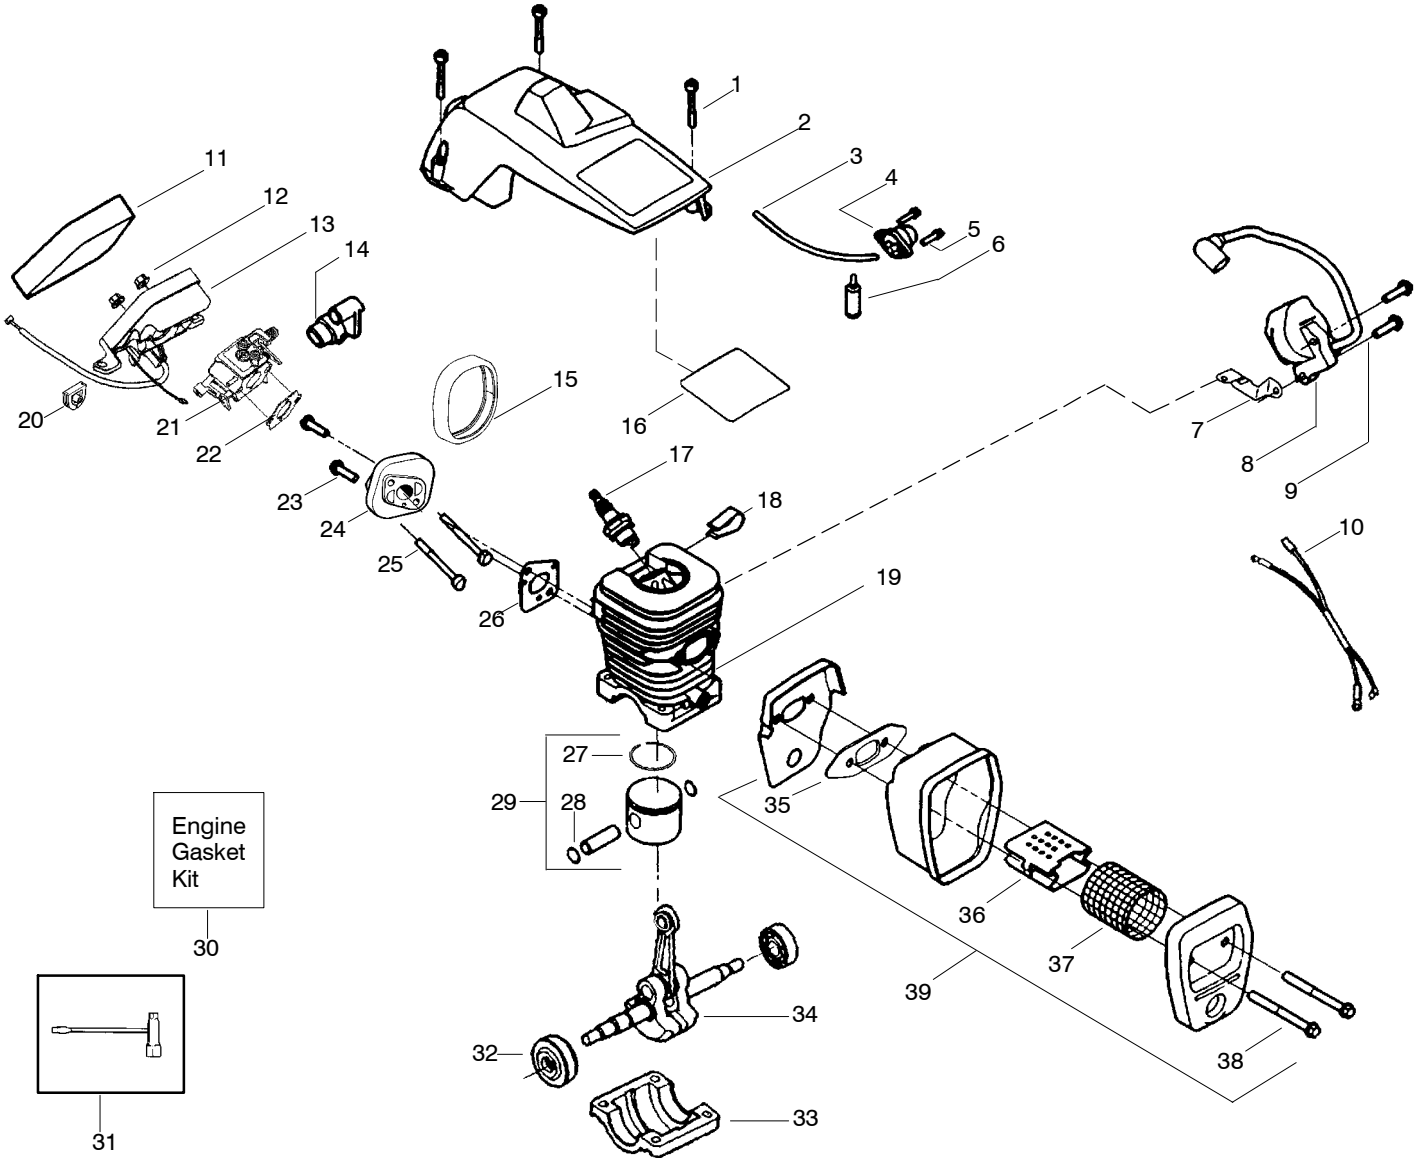

Ref.	Part No.	Description	Ref.	Part No.	Description	Ref.	Part No.	Description
1.	530016153	Screw	21.	---	Kit - Carburetor & Airbox (Incl. 14)	36.	530037813	Diffuser - Muffler
2.	530056914	Assy - Cylinder Shield (includes # 16)		545081885	Walbro (WT - 891)	37.	530036103	Screen - Spark
3.	530069247	Kit - Fuel Line (Small)	Note: No Repair kits are available for these carburetors			38.	530016132	Bolt - Muffler
4.	530071835	Kit - Purge Bulb (incl. #5)	22.	530069608	Gasket - Carb. (kit)	39.	530047207	Assy - Muffler (Incl. 35,36,37,38)
5.	530015780	Screw	23.	530016386	Screw			Not Shown
6.	530095646	Assy - Fuel Pick-up	24.	530049700	Carb. Adapter			
7.	530047442	Strap - Ground	25.	530016187	Screw			
8.	530039167	Ignition Module	26.	530069608	Gasket - Adaptor (kit)			
9.	530015814	Screw	27.	530038729	Ring - Piston			
10.	530057475	Assy - Wire Harness	28.	530015697	Retainer - Piston Pin			
11.	530037793	Foam - Air Filter	29.	530071408	Kit - Piston (Incl. 27 & 28)			
12.	530016101	Nut	30.	530069608	Kit - Engine Gasket (Incl. 22, 26 & 35)			
13.	530057702	Assy - Air Box	31.	530031135	Scrench		545167610	Manual - Operator
14.	530049244	Grommet - Carb Adjust	32.	530056363	Assy - Seal & Bearing		545003030	Decal - Warning
15.	530054144	Seal - Carb Adapter	33.	530037935	Cap - Crankcase			
16.	530055698	Reflector - Heat	34.	545113101	Assy - Crankshaft			
17.	952030150	Spark Plug (RCJ - 7Y)	35.	530069608	Gasket - Muffler (kit)			
18.	530016136	Clip - High Tension Lead						
19.	530012550	Cylinder						
20.	530047631	Grommet - Throttle Cable						

✓ = NEW PART NUMBER FOR THIS IPL

* = REFER TO THE SERVICE REFERENCE INDICATED FOR MORE INFORMATION. (LOCATED AT END OF IPL)