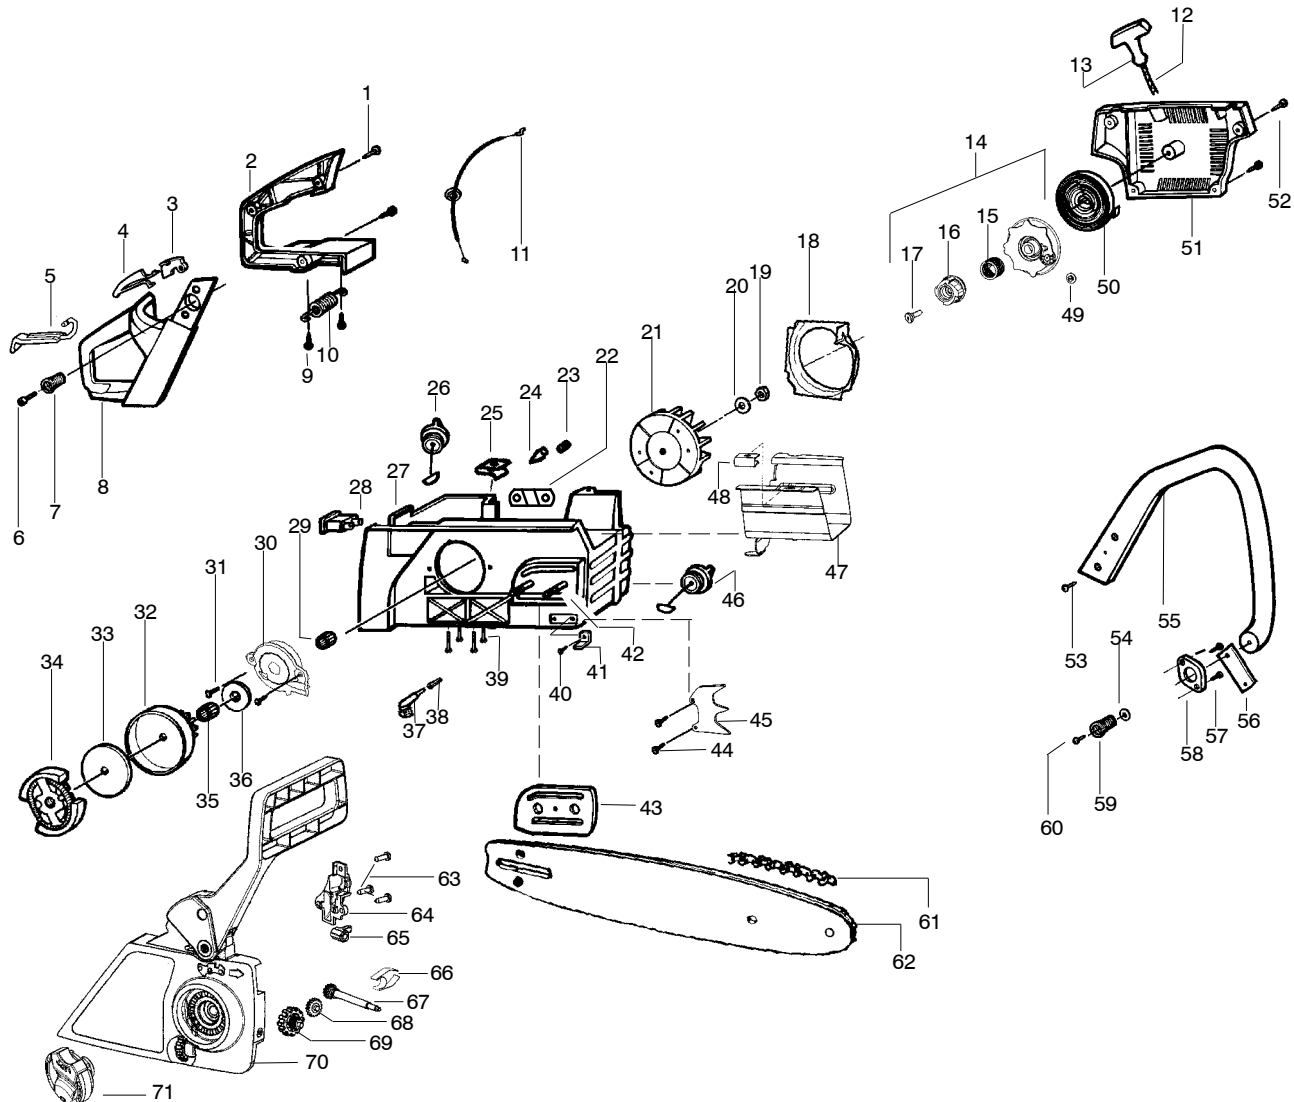

↙ = NEW PART NUMBER FOR THIS IPL ★ = REFER TO THE SERVICE REFERENCE INDICATED FOR MORE INFORMATION. (LOCATED AT END OF IPL)
 ● = THESE PARTS ARE ILLUSTRATED FOR CLARITY. ORDER COMPLETE ASSEMBLY.

Ref.	Part No.	Description	Ref.	Part No.	Description	Ref.	Part No.	Description
1.	530015957	Screw	26.	530010845	Assy-Fuel Cap	49.	530016080	Screw
2.	530071272	Cover-Handle (kit)	27.	530037514	Assy-Chassis (Incl. 22,23,24,26,42,46)	50.	530042095	Spring-Recoil
3.	530036097	Trigger-Throttle				51.	545008802	Housing-Fan
4.	530036098	Lockout-Throttle				52.	530015892	Screw
5.	530053443	Lever-Choke	28.	530069572	Kit-Switch	53.	530015814	Screw
6.	530015937	Screw	29.	530029833	Worm-Oil Pump	54.	530015158	Washer
7.	530038985	Spring-Isolator	30.	530014410	Assy.-Oil Pump	55.	530038327	Handle-Front
8.	530071272	Handle-Rear (kit)	31.	530015896	Screw	56.	530036113	Front Strap-AV
9.	530015906	Screw	32.	530069342	Kit-Clutch Drum (Incl. #35)	57.	530015775	Screw-Plate
10.	530038986	Spring-Isolator	33.	530015611	Washer-Clutch	58.	530036101	Plate-Isolator
11.	530038471	Assy-Throttle Cable (Incl. Grommet)	34.	530014949	Assy-Clutch	59.	530038985	Spring-Isolator
12.	530069232	Kit-Rope	35.	530032119	Bearing-Clutch	60.	530015984	Screw
13.	530056422	Handle-Starter	36.	530015907	Washer-Thrust	61.	952051310	Chain"- 20"
14.	530071966	Kit-Starter EPS (Incl. 15,16,17,49)	37.	545047801	Pickup-Oil	62.	530044695	Bar -20"
15.	530021180	Spring EPS	38.	530056533	Filter-Oil	63.	530016064	Screw
16.	530059677	Hub-Starter EPS	39.	530016037	Screw	64.	545051201	Cover-Gear
17.	530021179	Screw-Shoulder	40.	530015814	Screw	65.	545185201	Pin-Bar Adjust
18.	530047667	Plate-Baffle Fan	41.	530029850	Chain Catcher	66.	545149301	Clip-Spring
19.	530016134	Nut-Flywheel	42.	530015877	Bar Bolt	67.	545060401	Screw-Adjuster
20.	530015127	Washer-Flywheel	43.	530047855	Bar Plate	68.	545060201	Gear-Idler
21.	530059637	Assy-Flywheel	44.	530016439	Screw	69.	525884202	Assy.-Gear Adj. wheel
22.	530036043	Plate-Support (Bar Stud)	45.	530014381	Kit-Spike Assy(incl#44)	70.	545097302	Assy-ChainBrake
23.	530029868	Plug-Vent	46.	530057236	Assy-Oil Cap	71 ✓	579107301	Assy-EZT Knob
24.	530026119	Valve-Check	47.	530055406	Shield-Heat			
25.	530015922	Nut-Speed	48.	530055322	Clip-"U"			