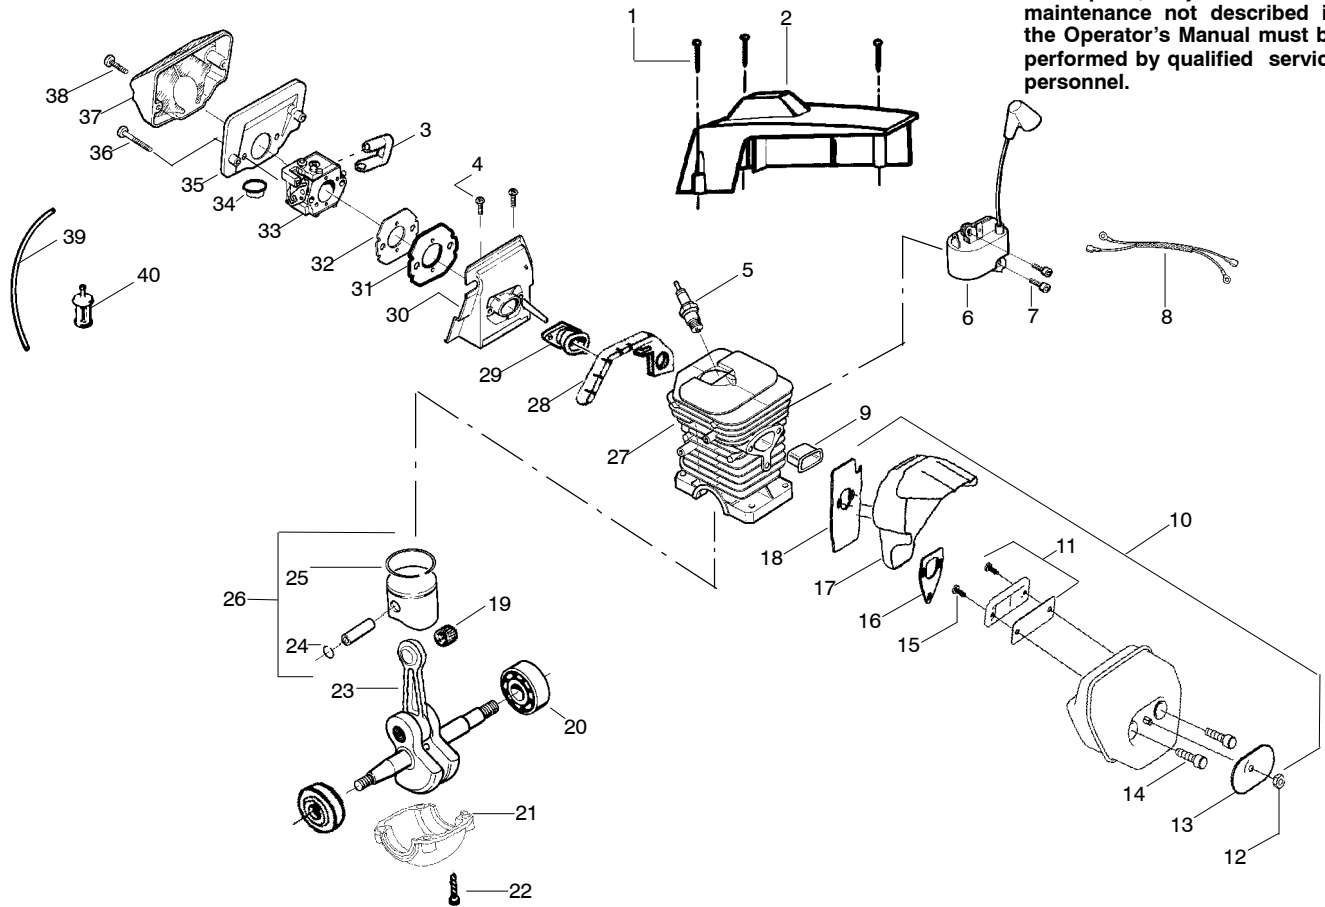

WARNING

All repairs, adjustments and maintenance not described in the Operator's Manual must be performed by qualified service personnel.

Ref.	Part No.	Description	Ref.	Part No.	Description
1.	530016154	Screw	25.	530037380	Ring-Piston
2.	545040502	Shield-Cylinder	26.	530071496	Kit-Piston (Incl. 19,24,25)
3.	530035583	Grommet -Carb.	27.	530071491	Assy-Cyl/Crankcase (Incl.#21)
4.	530015814	Screw	28.	530019251	Seal-Super Clean
5.	952030150	Spark Plug (RCJ-7Y)	29.	530035581	Intake Boot
6.	545063901	Module-Ignition	30.	530053396	Adapter-Carb.
7.	545121901	Screw	31.	530037872	Intake Plate-Carb
8.	530037467	Assy-Switch Wire	32.	530019172	Gasket-Carb.
9.	530037652	Insulator-Heat	33.	530071987	Kit-Carburetor (W-29)
10.	530071495	Kit-Muffler (Incl.11,13,14,15,16,17,18)	34.	530036792	Isolator
11.	530071497	Kit-Spark Arrestor (Incl.# 15)	35.	530059738	Filter-Air (Bottom)
12.	530016359	Nut-Brass	36.	530015970	Screw
13.	530056061	Cover-Bolt	37.	545057701	Filter-Air (Top)
14.	530016338	Bolt-Muffler	38.	530015899	Screw
15.	530016351	Screw-Spark Screen	39.	530069247	Kit-Fuel Line (Small)
16.	530055128	Gasket-Muffler	40.	545038502	Assy-Fuel Pick-up
17.	530055765	Assy-Muffler Backplate			
18.	530055402	Backplate - Alum.			
19.	503414101	Bearing-Piston Pin			
20.	530056363	Assy-Bearing & Seal			
21.	530049794	Cap-Crankcase			
22.	530015897	Screw			
23.	545017101	Assy-C'shaft & Rod			
24.	530015697	Retainer-Piston Pin			
				Not Shown	
			↙	115439527	Manual
			↙	530031135	Scrench
			↙	577923501	Decal - Warning

↙ = NEW PART NUMBER FOR THIS IPL   ★ = REFER TO THE SERVICE REFERENCE INDICATED FOR MORE INFORMATION. (LOCATED AT END OF IPL)
● = THESE PARTS ARE ILLUSTRATED FOR CLARITY. ORDER COMPLETE ASSEMBLY.