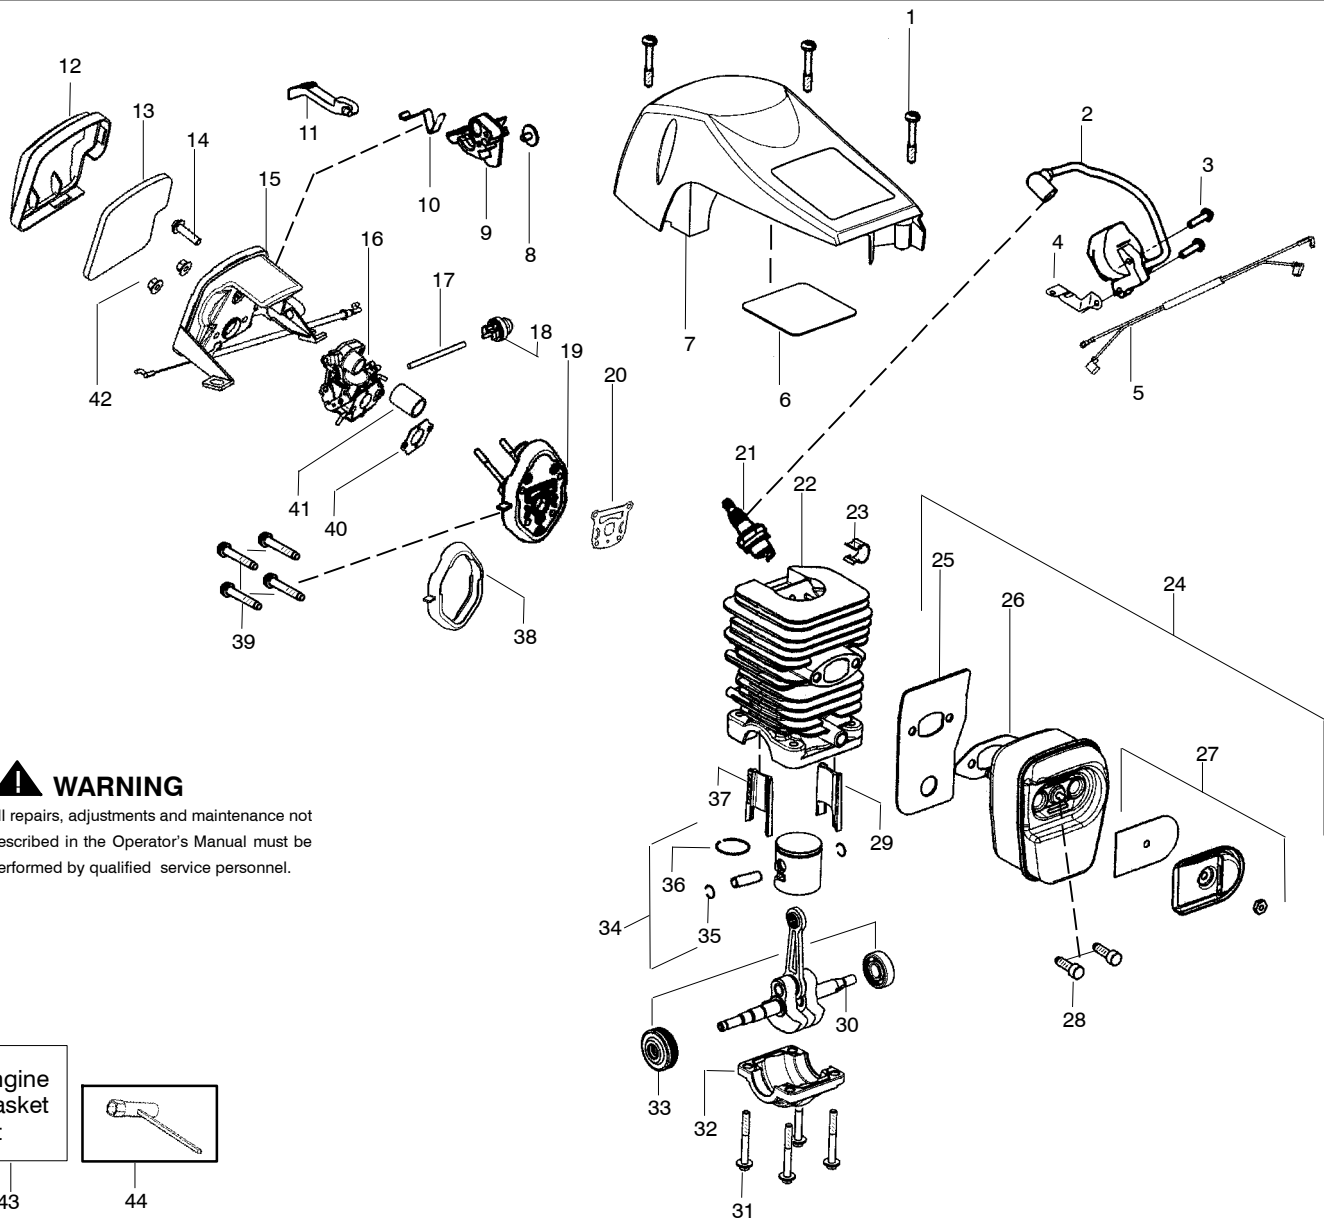

✓ = NEW PART NUMBER FOR THIS IPL      \* = REFER TO THE SERVICE REFERENCE INDICATED FOR MORE INFORMATION. (LOCATED AT END OF IPL)

PARTS LIST NO. <b>581055201</b>		<b>Poulan® PARTS LIST</b>	CHAIN SAW MODEL(S) <b>PPR4218A</b>
DATE <b>8/08/12</b>	NEW		PAGE NO. <b>2</b>
<b>Note:</b> Illustration may differ from actual model due to design changes			