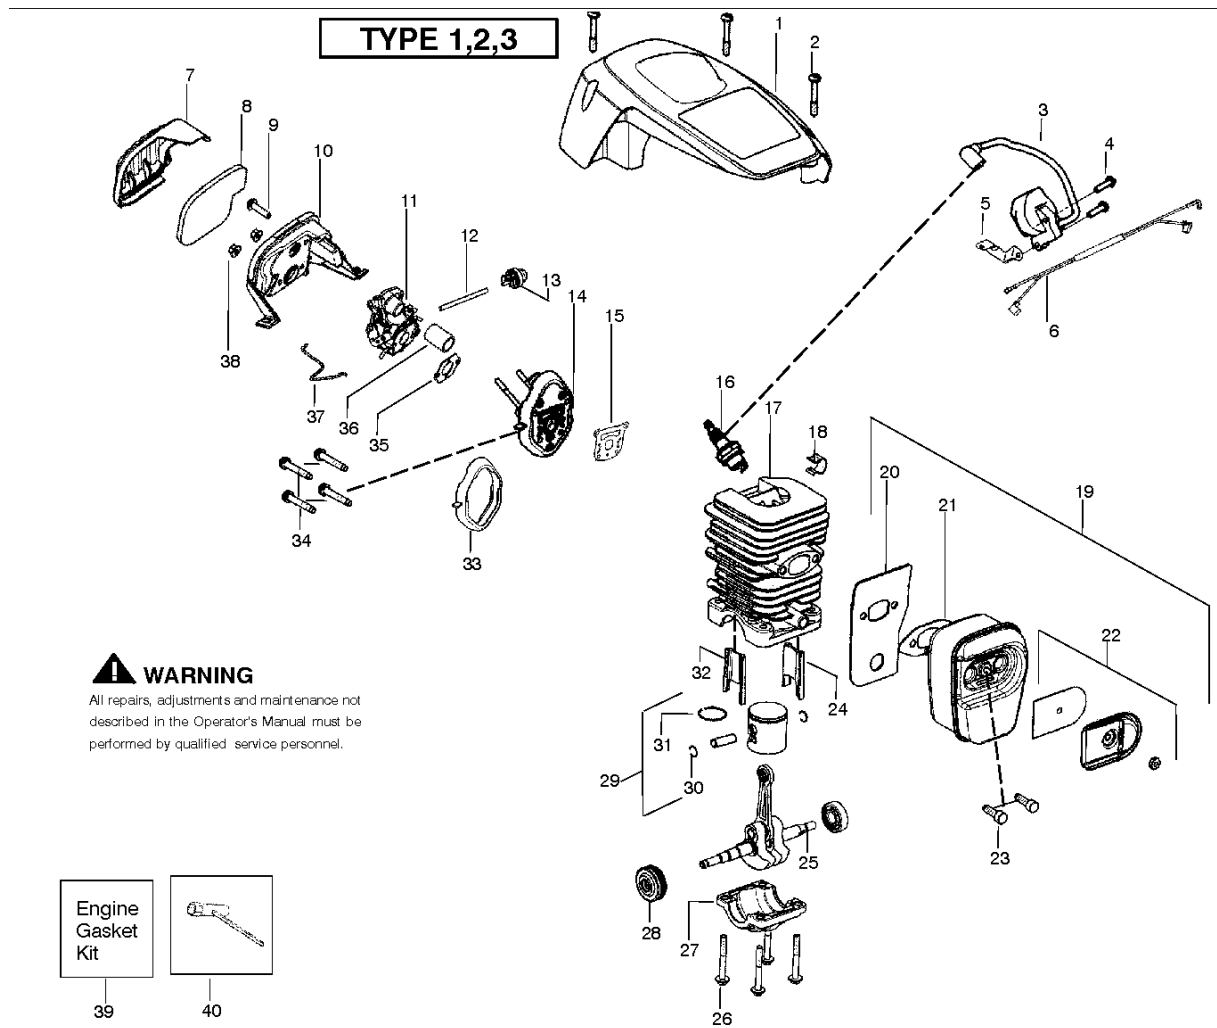

## CHAIN SAWS

P3816, 966557801, 967146301,  
967165801, 967165802, 967187901,  
TYPE 1-3, 2017-05

CHASSIS LOWER P3816, 966557801, 967146301, 967165801, 967165802, 967187901, TYPE 1-3, 2017-05

Ref	Part No	Description	Remark	QTY KIT
1	530 05 78-93	KNOB CHOKE		
2	530 05 79-08	SPRING		
3	530 05 78-91	LEVER		
4	530 01 60-80	SCREW		
5	530 07 18-88	KIT TRIG AND LOCKOUT		
6	530 06 92-16	KIT	"TYPE 1, 2"	
6	580 72 71-01	FUEL HOSE	TYPE 3	
7	530 06 92-47	HOSE	"TYPE 1, 2"	
7	580 72 71-01	FUEL HOSE	TYPE 3	
8	530 09 56-49	ASSY FUEL PICK UP W/LINE		
9	530 02 38-77	NIPPLE		
10	000 00 00-00	W/O DESCRIPTION	REF #46	
11	530 05 79-05	CLUTCH DRUM		
12	000 00 00-00	W/O DESCRIPTION	REF #46	
13	530 05 79-07	CLUTCH ASSY		
14	576 37 99-01	WASHER		
15	577 85 85-01	ASSEMBLY		
16	530 01 59-22	NUT		
17	545 01 63-05	FLYWHEEL ASSY		
18	530 01 51-27	WASHER		
19	530 01 61-34	NUT		
20	530 01 59-20	SCREW		
21	530 05 78-90	STARTER PULLEY		
22	576 65 78-01	SPRING		
23	579 37 20-01	FAN HOUSING		
24	530 05 64-02	HANDLE		
25	530 06 92-32	STARTER ROPE		
26	530 01 64-32	SCREW		
27	578 15 22-01	BAFFLE		
28	545 22 71-01	SCREW		
29	530 01 60-80	SCREW		
30	530 05 87-86	ASSEMBLY		
31	530 05 72-36	TANK		
32	530 05 78-97	HAND GUARD		
33	530 01 64-16	SPRING		
34	577 14 13-01	ASSEMBLY	"TYPE 1, 2"	
34	579 06 26-01	CHASSIS	TYPE 3	
35	530 07 18-93	KIT		
36	530 01 64-32	SCREW		
37	530 01 61-33	BOLT		
38	530 05 79-10	PLATE BAR MOUNTING		
39	530 01 59-17	NUT		
40	530 05 89-14	HOUSING	"TYPE 1, 2"	
40	530 05 89-33	ASSY CLUTCH COVER PLN GREEN	TYPE 3	
41	530 06 96-11	RETAINER		
42	530 01 58-26	PEN		
43	530 03 85-93	RETAINER		
44	952 05 12-11	SAW CHAIN		
45	952 04 49-42	GUIDE BAR	"TYPE 1, 2"	
45	952 04 43-70	BAR	TYPE 3	
46	530 07 19-45	KIT		
47	530 01 64-32	SCREW		
48	530 05 78-88	HANDLE		
49	530 07 18-91	KIT		
50	530 05 79-24	ASSEMBLY		
51	545 22 71-01	SCREW		
52	530 05 79-31	OIL PUMP ASSY		
53	530 03 78-20	PISTON		