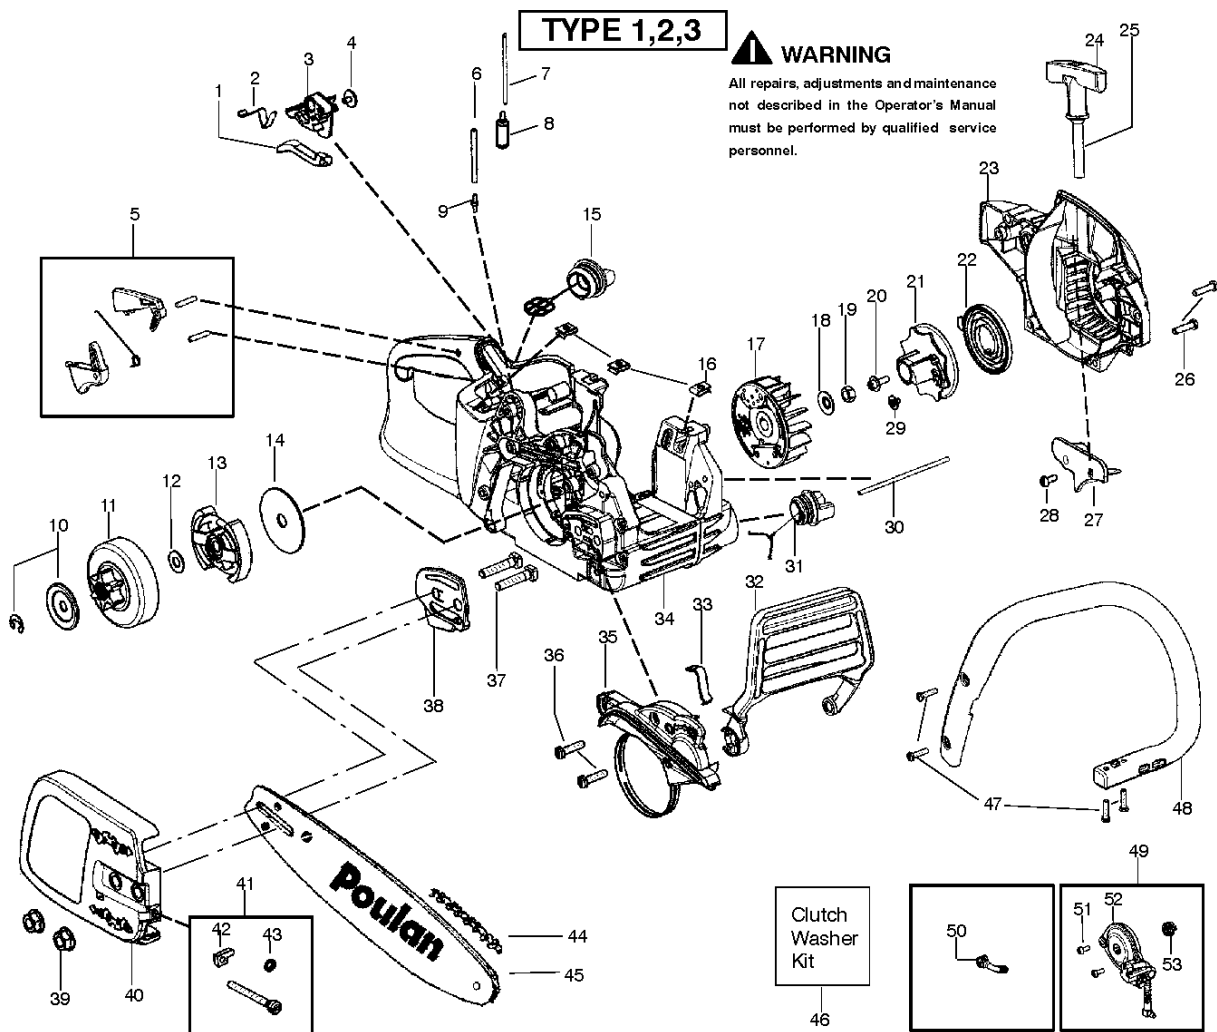

# SPARE PARTS LIST

## CHAIN SAWS

P3816, 966557801, 967146301,  
967165801, 967165802, 967187901,  
TYPE 1-3, 2017-05

CHASSIS LOWER P3816, 966557801, 967146301, 967165801, 967165802, 967187901, TYPE 1-3, 2017-05

Ref	Part No	Description	Remark	QTY KIT
1	530 05 78-93	KNOB CHOKE		
2	530 05 79-08	SPRING		
3	530 05 78-91	LEVER		
4	530 01 60-80	SCREW		
5	530 07 18-88	KIT TRIG AND LOCKOUT		
6	530 06 92-16	KIT	"TYPE 1, 2"	
6	580 72 71-01	FUEL HOSE	TYPE 3	
7	530 06 92-47	HOSE	"TYPE 1, 2"	
7	580 72 71-01	FUEL HOSE	TYPE 3	
8	530 09 56-49	ASSY FUEL PICK UP W/LINE		
9	530 02 38-77	NIPPLE		
10	000 00 00-00	W/O DESCRIPTION	REF #46	
11	530 05 79-05	CLUTCH DRUM		
12	000 00 00-00	W/O DESCRIPTION	REF #46	
13	530 05 79-07	CLUTCH ASSY		
14	576 37 99-01	WASHER		
15	577 85 85-01	ASSEMBLY		
16	530 01 59-22	NUT		
17	545 01 63-05	FLYWHEEL ASSY		
18	530 01 51-27	WASHER		
19	530 01 61-34	NUT		
20	530 01 59-20	SCREW		
21	530 05 78-90	STARTER PULLEY		
22	576 65 78-01	SPRING		
23	579 37 20-01	FAN HOUSING		
24	530 05 64-02	HANDLE		
25	530 06 92-32	STARTER ROPE		
26	530 01 64-32	SCREW		
27	578 15 22-01	BAFFLE		
28	545 22 71-01	SCREW		
29	530 01 60-80	SCREW		
30	530 05 87-86	ASSEMBLY		
31	530 05 72-36	TANK		
32	530 05 78-97	HAND GUARD		
33	530 01 64-16	SPRING		
34	577 14 13-01	ASSEMBLY	"TYPE 1, 2"	
34	579 06 26-01	CHASSIS	TYPE 3	
35	530 07 18-93	KIT		
36	530 01 64-32	SCREW		
37	530 01 61-33	BOLT		
38	530 05 79-10	PLATE BAR MOUNTING		
39	530 01 59-17	NUT		
40	530 05 89-14	HOUSING	"TYPE 1, 2"	
40	530 05 89-33	ASSY CLUTCH COVER PLN GREEN	TYPE 3	
41	530 06 96-11	RETAINER		
42	530 01 58-26	PEN		
43	530 03 85-93	RETAINER		
44	952 05 12-11	SAW CHAIN		
45	952 04 49-42	GUIDE BAR	"TYPE 1, 2"	
45	952 04 43-70	BAR	TYPE 3	
46	530 07 19-45	KIT		
47	530 01 64-32	SCREW		
48	530 05 78-88	HANDLE		
49	530 07 18-91	KIT		
50	530 05 79-24	ASSEMBLY		
51	545 22 71-01	SCREW		
52	530 05 79-31	OIL PUMP ASSY		
53	530 03 78-20	PISTON		