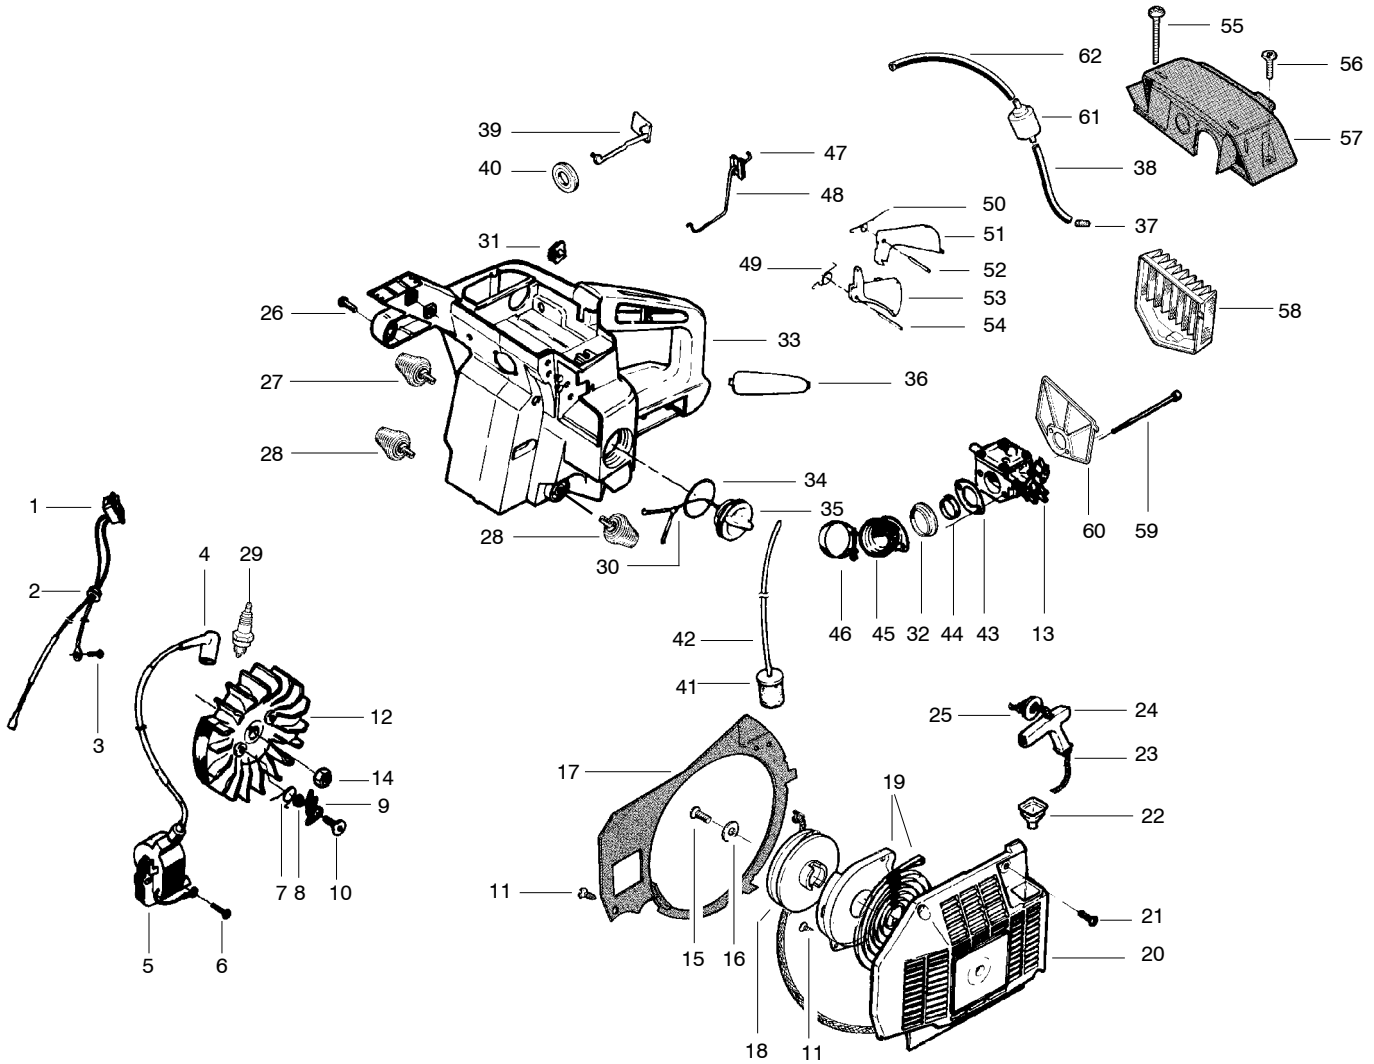

PARTS LIST NO. 530083227		POULAN PRO® PARTS LIST	MODEL(S) 425/445/505	
DATE 1/30/97	Replaces 530083227 - 9/1/95		Note: Illustration may differ from actual model due to design changes	PAGE NO. 2

Ref.	Part No.	Description	Ref.	Part No.	Description	Ref.	Part No.	Description
1.	503427001	Switch Ass'y.	21.	503203419	Screw	44.	503431801	Outer Sealing Ring
2.	501271302	Grommet	22.	501630601	Eyelet	45.	503431501	Manifold Tube
3.	503202512	Screw	23.	501201502	Rope	46.	503560003	Clamp
4.	507476096	Plug Boot	24.	504654203	Handle	47.	503436001	Grommet
5.	-	Ignition Module	25.	503142902	Washer	48.	503434801	Throttle Wire
	503620203	425/445	26.	725536855	Screw	49.	503428001	Spring
	503620502	505	27.	503514802	Spring Isolator	50.	503424901	Spring
6.	503202520	Screw	28.	503514801	Spring Isolator	51.	503424402	Trigger Lock
7.	501673501	Starter Dog Spring	29.	530030180	Spark Plug	52.	720123820	Pin
8.	503230042	Washer	30.	503578901	Oil Cap Retainer	53.	503424502	Trigger
9.	501673201	Starter Dog	31.	503226501	Nut	54.	720123620	Pin
10.	501819901	Screw	32.	503431401	Inner Ring	55.	503203242	Screw
11.	503212810	Screw	33.	503430315	Tank & Handle Ass'y. (Includ. 31, 41, & 42)	56.	503203216	Screw
12.	503511503	Flywheel Ass'y (Incl. 7-10)	34.	501278201	O Ring	57.	503433113	Air Filter Cover
13.	503281209	Carburetor	35.	501431401	Fuel Cap	58.	-	Air Filter
14.	503220001	Nut	36.	503427502	Insert		503553901	Std. Nylon Mesh
15.	503212716	Screw	37.	504357201	Filter		503553902	Felt
16.	503234302	Washer	38.	501768304	Hose	59.	503202355	Screw
17.	503423001	Air Baffle	39.	503432402	Choke Knob	60.	503553801	Air Filter Base Plate
18.	503432105	Starter Pulley	40.	501527801	Grommet	61.	503164001	Vent Valve
19.	503431901	Starter Spring	41.	503443201	Fuel Filter	62.	501768307	Line
20.	503432301	Fan Housing (Incls. 22)	42.	501768313	Fuel Line			
			43.	503434001	Carburetor Gasket			

✓ = NEW PART NUMBER FOR THIS IPL   * = REFER TO THE SERVICE REFERENCE INDICATED FOR MORE INFORMATION. (LOCATED AT END OF IPL)
● = THESE PARTS ARE ILLUSTRATED FOR CLARITY. ORDER COMPLETE ASSEMBLY.