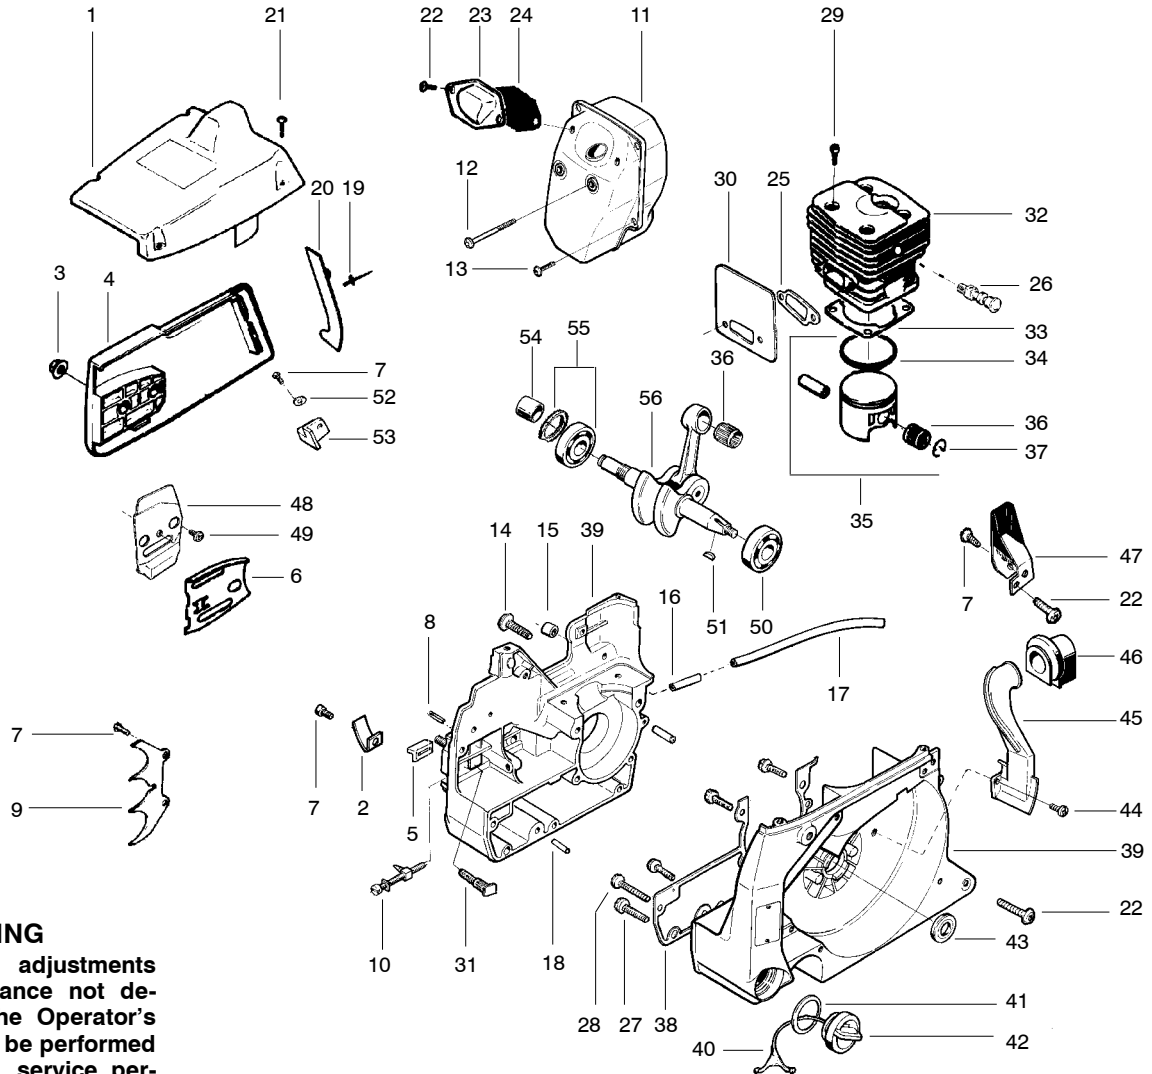

PARTS LIST NO. 530083227		POULAN PRO® PARTS LIST	MODEL(s) 425/445/505	
DATE 1/30/97	Replaces 530083227 - 9/1/95		Note: Illustration may differ from actual model due to design changes	PAGE NO. 1

⚠ WARNING
All repairs, adjustments and maintenance not described in the Operator's Manual must be performed by qualified service personnel.

Ref.	Part No.	Description	Ref.	Part No.	Description	Ref.	Part No.	Description
1.	— 503766902 503766901	Cylinder Cover 425/445 505	24.	503435501	Spark Arrestor	36.	503733901	Bearing
2.	501686801	Chain Catcher	25.	503428702	Gasket	37.	737431200	Retaining Ring
3.	503220001	Nut	26.	503715301	Decompression Valve (Model 505 only)	38.	503428501	Gasket
4.	506093101	Bar Clamp (Incl. 20)	27.	503200245	Screw	39.	503420005	Crankcase Ass'y (Incl. 2, 8, 16, 50, & 55)
5.	501517201	Chain Pad	28.	503200265	Screw	40.	503578901	Oil Cap Retainer
6.	501814801	Bar Plate—Inner	29.	503200220	Screw	41.	501626801	"O" Ring
7.	503200216	Screw	30.	— 503437901 503805501	Heat Shield 425 445/505	42.	501626601	Oil Cap Ass'y. (Incl. 40—41)
8.	721613800	Vent Pin	31.	501815701	Bar Stud	43.	505275719	Oil Seal
9.	503426601	Spur	32.	— 503437504 503841602 503723402	Cylinder (Incl. 35) 425 445 505	44.	503202512	Screw
10.	501537101	Chain Adjuster	33.	503428601	Gasket	45.	503553601	Super Clean Duct
11.	503713705	Muffler Ass'y. (Incl. 22—24)	34.	— 503289015 503289017 503289022	Piston Ring(s) 425 (1 ring) 445 (1 ring) 505 (fits both 1 Ring & 2 Ring Pistons)	46.	503553701	Grommet
12.	725538855	Screw	35.	— 503437702 503691271 503723502	Piston Ass'y. (Incl. 34, 36 & 37) 425 445 505	47.	503433701	Mount Shock
13.	503200320	Screw			48.	501444501	Bar Plate—Outer	
14.	503200225	Screw			49.	503212806	Screw	
15.	503587402	Bushing, Rubber			50.	738220225	Crankshaft Bearing	
16.	503424301	Fitting			51.	735880600	Woodruff Key	
17.	501768322	Fuel Line			52.	503230035	Washer	
18.	501270801	Crankcase Pin			53.	503554101	Rear Chain Catcher	
19.	501608201	Pop Rivet			54.	503764501	Spacer	
20.	506093301	Deflector			55.	503252002	Bearing w/ Seal	
21.	503203219	Screw			56.	506088603	Crankshaft Ass'y (Incl. 36, 50, 51 & 55)	
22.	503200210	Screw						
23.	503435401	Exhaust Deflector						

✓ = NEW PART NUMBER FOR THIS IPL

* = REFER TO THE SERVICE REFERENCE INDICATED FOR MORE INFORMATION. (LOCATED AT END OF IPL)