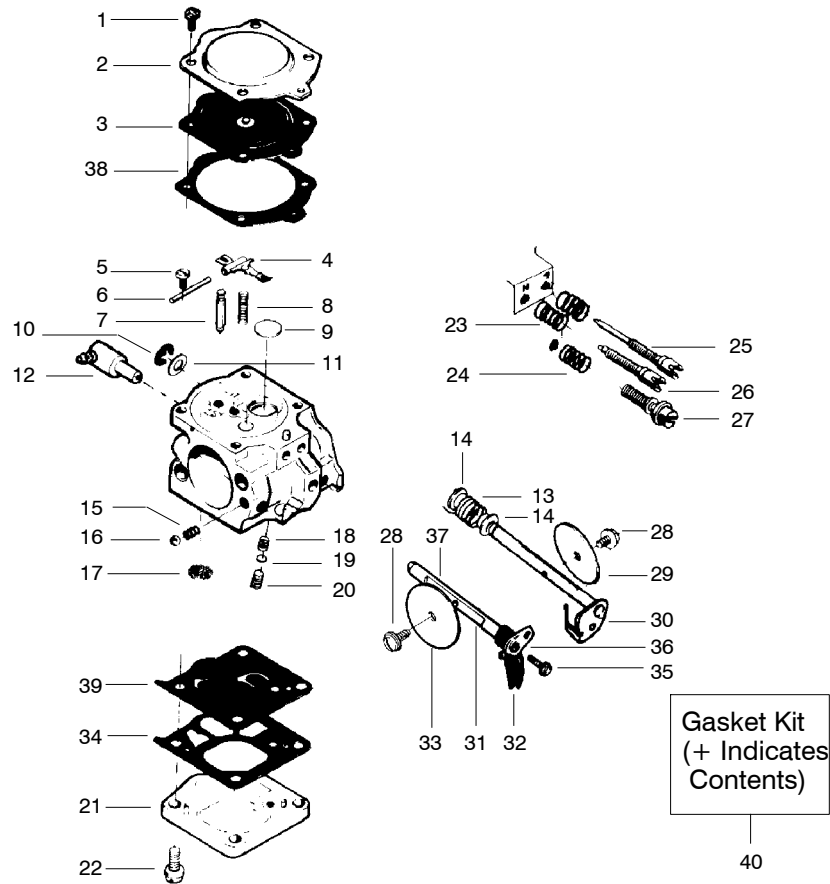

**CARBURETOR ASS'Y. PART
NO.503281209
(WP-28P)**

Ref.	Part No.	Description	Ref.	Part No.	Description
1.	530035021	Screw	25.	503483701	Needle-Low
2.	505316702	Cover	26.	503483601	Needle-High
3.	505316715	Diaphragm +	27.	503483301	Idle Screw
4.	505316734	Metering Lever +	28.	530035015	Screw
5.	505316717	Screw	29.	503482701	Valve
6.	505316731	Pin	30.	503482601	Shaft Ass'y.
7.	530035106	Inlet Needle Valve +	31.	503483501	Spring
8.	505316723	Spring +	32.	503484001	Lever
9.	503483101	Ring	33.	505316707	Valve
10.	530035007	Clip	34.	503117201	Gasket-Pump +
11.	506028301	Washer	35.	503192201	Screw
12.	503483801	Lever	36.	503482901	Lever
13.	503483401	Spring Return	37.	503482801	Choke Shaft
14.	502103101	Bushing	38.	530035108	Gasket +
15.	503117701	Spring	39.	503117301	Diaphragm-Pump +
16.	503117101	Ball	40.	503088401	Gasket Kit (+ Indicates Contents)
17.	507432582	Filter +			
18.	530035240	Spring			
19.	503404101	Washer			
20.	503404301	Screw			
21.	503482501	Cover-Pump			
22.	503117501	Screw			
23.	530035293	Spring			
24.	505316721	Spring			

✓ = NEW PART NUMBER FOR THIS IPL   ★ = REFER TO THE SERVICE REFERENCE INDICATED FOR MORE INFORMATION. (LOCATED AT END OF IPL)
● = THESE PARTS ARE ILLUSTRATED FOR CLARITY. ORDER COMPLETE ASSEMBLY.