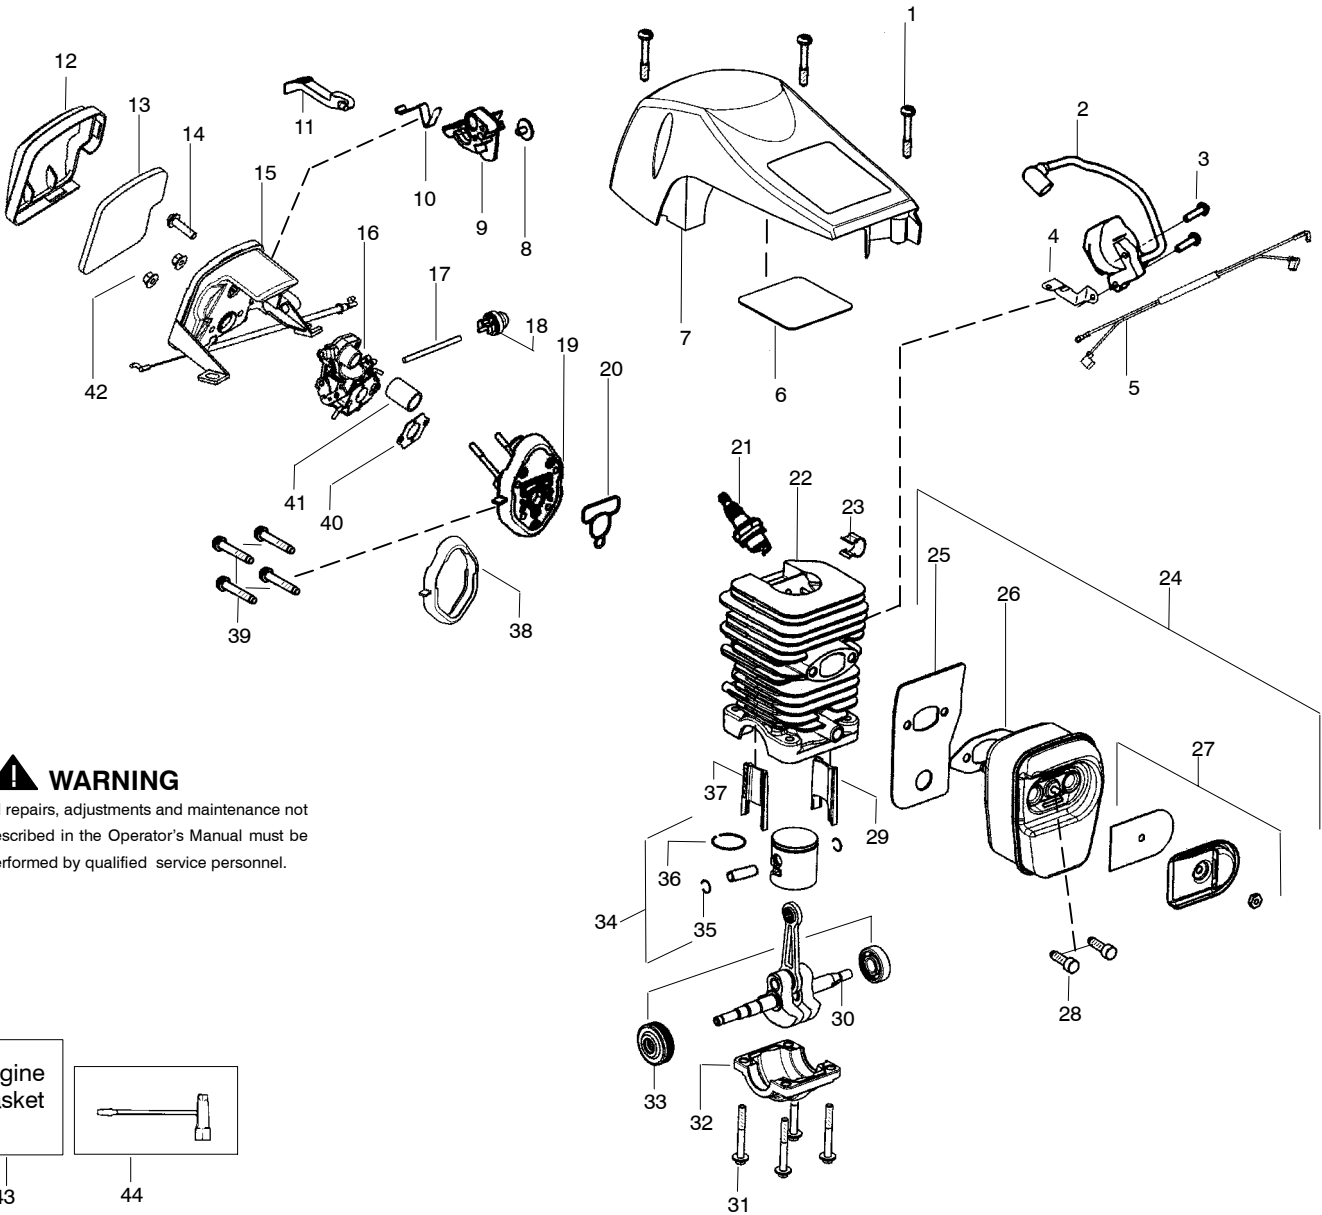

⚠ WARNING
All repairs, adjustments and maintenance not described in the Operator's Manual must be performed by qualified service personnel.