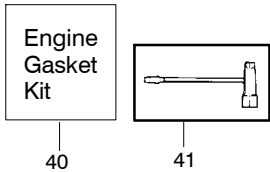

Ref.	Part No.	Description	Ref.	Part No.	Description	Ref.	Part No.	Description
1.	530058837	Shield-Cylinder (incl. #3)	16.	530071894	Gasket-cyl. o-ring (kit)	34.	530071894	Seal-Adaptor (kit)
2.	530016153	Screw	17.	952030150	Accy-Spark Plug (RCJ-7Y)	35.	530016426	Screw
3.	530059006	Reflector-Tape	18.	530071884	Kit-Cylinder (Incl. 25,33)	36.	530071894	Gasket-Carb. (kit)
4.	530039198	Module - Ignition	19.	530016136	Clip-High Tension Lead	37.	530057926	Tube-Intake
5.	530016432	Screw	20.	530071887	Kit-Muffler (Incl. 21,22,23,24)	38.	530057909	Wire-Throttle
6.	530047442	Strap-Ground	21.	530057942	Backplate-Muffler	39.	530016101	Nut-Carb.
7.	530057943	Assy-Wire Harness	22.	530071894	Gasket-Muffler (kit)	40.	530071894	Kit-Gasket (Incl. 16,22,34,36)
8.	530058687	Cover-Air Filter	23.	530071886	Kit-Spark Arrestor	41.	530031135	Scrench
9.	530057925	Filter-Air	24.	530016338	Bolt-Muffler			Not Shown
10.	530016425	Screw	25.	530057885	Insert-Left (black) Cyl.			
11.	530057892	Housing-Air Filter	26.	530012537	Assy-Crankshaft/Rod			
12.	---	Carburetor	27.	530016417	Bolt			
	530035590	Zama W-26	28.	530057941	Cap-Crankcase			
13.	530069247	Kit-Fuel Line (Small)	29.	530056363	Assy-Bearing/Seal	545001498		Manual-Operator
14.	530047721	Bulb-Purge "snap-in"	30.	530071883	Kit-Piston (Incl. 31,32)	530059107		Decal-Warning
15.	530071889	Kit-Carb. Adaptor (Incl. # 16,34,37)	31.	530015697	Retainer-Piston Pin			
			32.	530038729	Ring-Piston			
			33.	530057886	Insert-Right (gray) Cyl.			

✓ = NEW PART NUMBER FOR THIS IPL

* = REFER TO THE SERVICE REFERENCE INDICATED FOR MORE INFORMATION. (LOCATED AT END OF IPL)