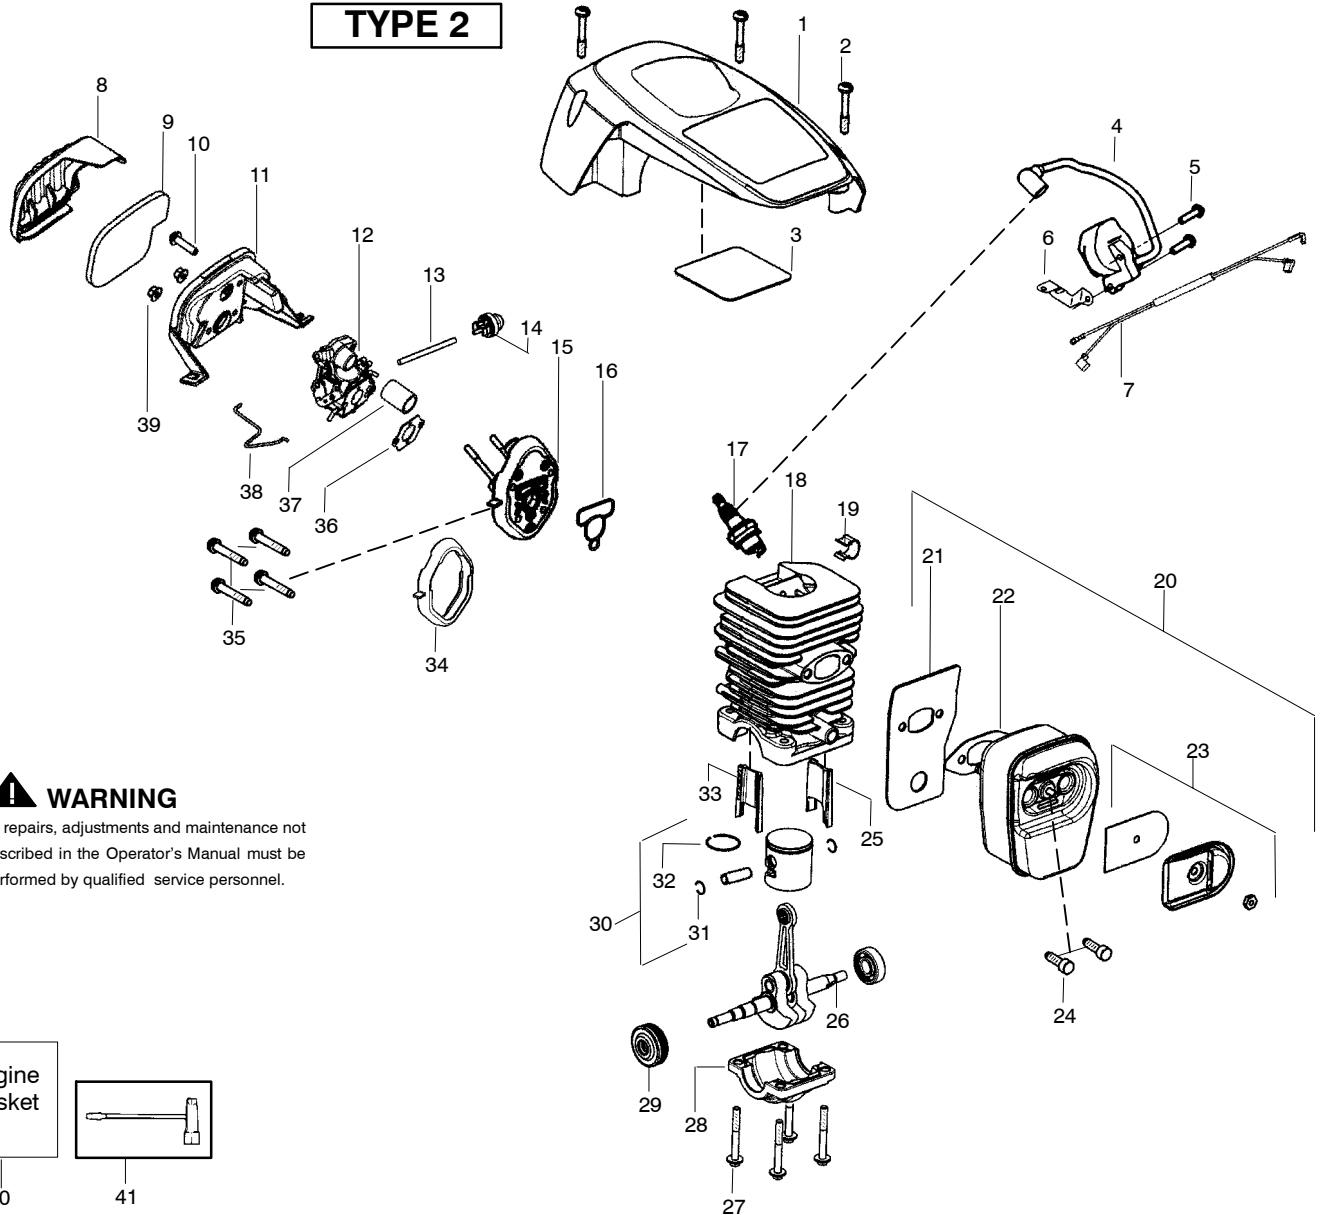

TYPE 2

⚠ WARNING
All repairs, adjustments and maintenance not described in the Operator's Manual must be performed by qualified service personnel.

Ref.	Part No.	Description	Ref.	Part No.	Description	Ref.	Part No.	Description
1.	530058837	Shield-Cylinder (incl. #3)	16.	530071894	Gasket-cyl. o-ring (kit)	34.	530071894	Seal-Adaptor (kit)
2.	530016153	Screw	17.	952030150	Accy-Spark Plug (RCJ-7Y)	35.	530016426	Screw
3.	530059006	Reflector-Tape	18.	530071884	Kit-Cylinder (Incl. 25,33)	36.	530071894	Gasket-Carb. (kit)
4.	530039198	Module - Ignition	19.	530016136	Clip-High Tension Lead	37.	530057926	Tube-Intake
5.	530016432	Screw	20.	545006007	Kit-Muffer (Incl .21,22,23,24)	38.	530057909	Wire-Throttle
6.	530047442	Strap-Ground	21.	530057942	Backplate-Muffer	39.	530016101	Nut-Carb.
7.	530057943	Assy-Wire Harness	22.	530071894	Gasket-Muffer (kit)	40.	530071894	Kit-Gasket (Incl . 16,22,34,36)
8.	530058687	Cover-Air Filter	23.	545006056	Kit-Spark Arrestor	41.	530031135	Scrench
9.	530057925	Filter-Air	24.	530016338	Bolt-Muffer			Not Shown
10.	530016425	Screw	25.	530057885	Insert-Left (black) Cyl.	✓	545137245	Manual-Operator
11.	530057892	Housing-Air Filter	26.	530012537	Assy-Crankshaft/Rod		530059107	Decal-Warning
12.	---	Carburetor	27.	530016417	Bolt			
13.	530035590	Zama W-26	28.	530057941	Cap-Crankcase			
14.	530069247	Kit-Fuel Line (Small)	29.	530056363	Assy-Bearing/Seal			
15.	530047721	Bulb-Purge "snap-in"	30.	530071883	Kit-Piston (Incl. 31,32)			
	530071889	Kit-Carb. Adaptor (Incl. # 16,34,37)	31.	530015697	Retainer-Piston Pin			
			32.	530038729	Ring-Piston			
			33.	530057886	Insert-Right (gray) Cyl.			

✓ = NEW PART NUMBER FOR THIS IPL   * = REFER TO THE SERVICE REFERENCE INDICATED FOR MORE INFORMATION. (LOCATED AT END OF IPL)