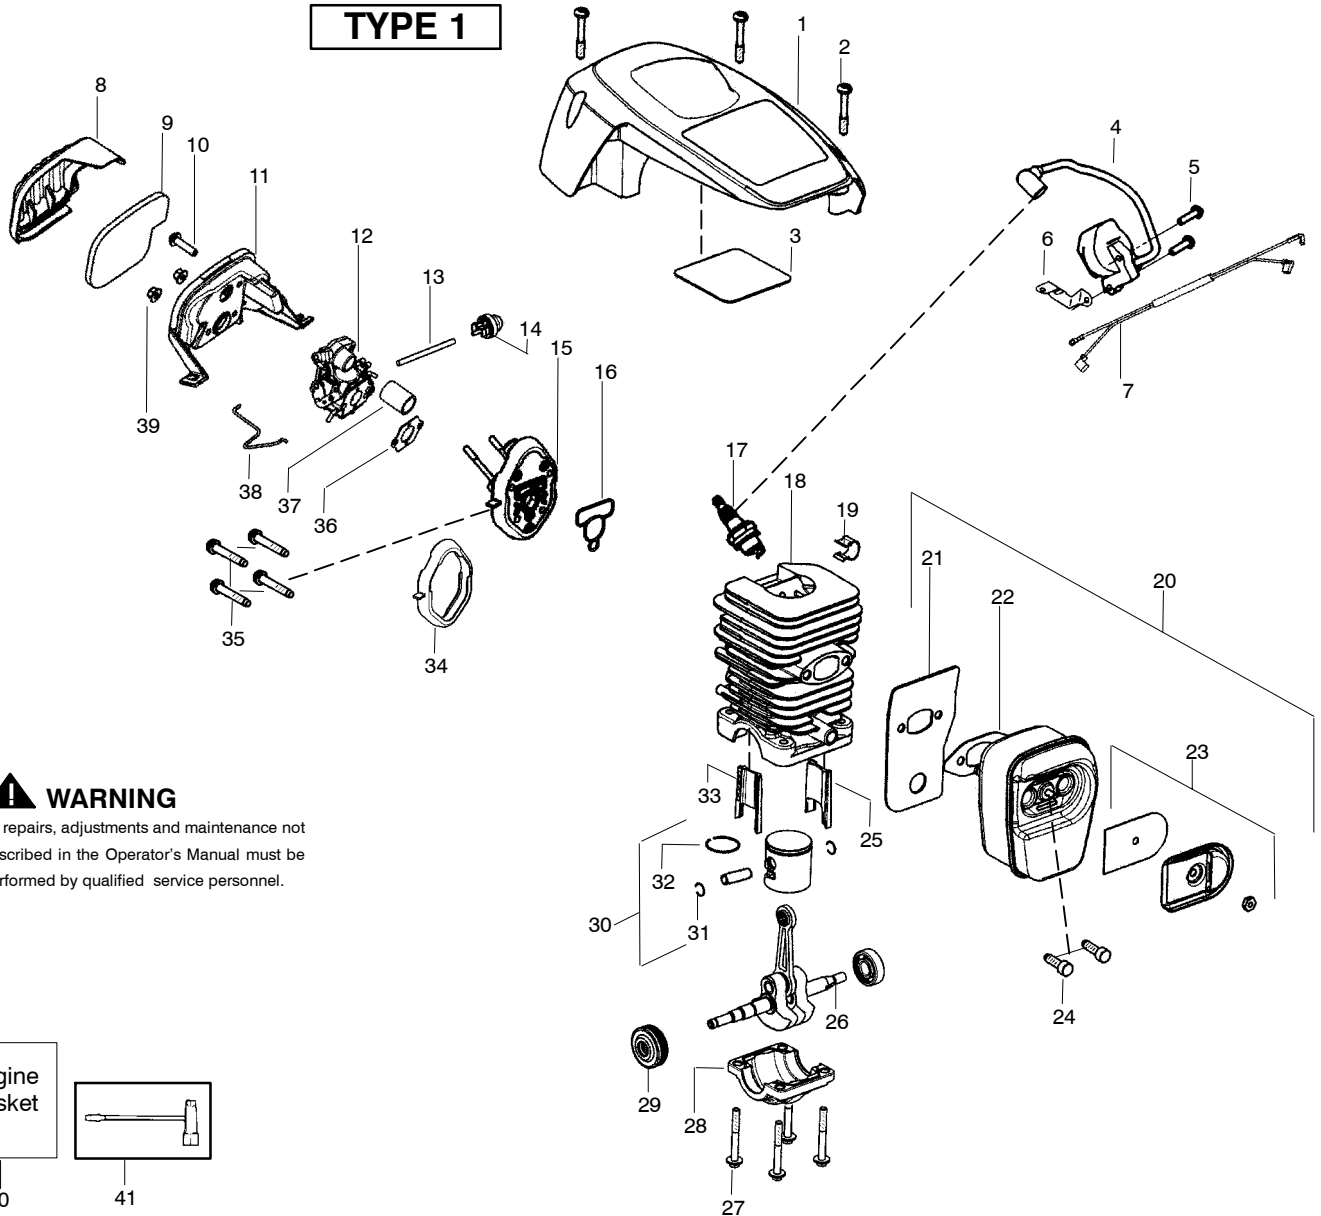

PARTS LIST NO. 545014321		Poulan PRO® PARTS LIST	CHAIN SAW MODEL(s) PP3516	
DATE 12/14/06	Replaces 545014320 - 06/13/06		Note: Illustration may differ from actual model due to design changes	PAGE NO. 2

TYPE 1

⚠ WARNING

All repairs, adjustments and maintenance not described in the Operator's Manual must be performed by qualified service personnel.

Ref.	Part No.	Description	Ref.	Part No.	Description	Ref.	Part No.	Description
1.	530058837	Shield-Cylinder (incl. #3)	16.	530071894	Gasket-cyl. o-ring (kit)	34.	530071894	Seal-Adaptor (kit)
2.	530016153	Screw	17.	952030150	Accy-Spark Plug (RCJ-7Y)	35.	530016426	Screw
3.	530059006	Reflector-Tape	18.	530071884	Kit-Cylinder (Incl. 25,33)	36.	530071894	Gasket-Carb. (kit)
4.	530039198	Module - Ignition	19.	530016136	Clip-High Tension Lead	37.	530057926	Tube-Intake
5.	530016432	Screw	20.	530071887	Kit-Muffler (Incl. 21,22,23,24)	38.	530057909	Wire-Throttle
6.	530047442	Strap-Ground	21.	530057942	Backplate-Muffler	39.	530016101	Nut-Carb.
7.	530057943	Assy-Wire Harness	22.	530071894	Gasket-Muffler (kit)	40.	530071894	Kit-Gasket (Incl. 16,22,34,36)
8.	530058687	Cover-Air Filter	23.	530071886	Kit-Spark Arrestor	41.	530031135	Scrench
9.	530057925	Filter-Air	24.	530016338	Bolt-Muffler			Not Shown
10.	530016425	Screw	25.	530057885	Insert-Left (black) Cyl.			
11.	530057892	Housing-Air Filter	26.	530012537	Assy-Crankshaft/Rod			
12.	---	Carburetor	27.	530016417	Bolt			
	530035590	Zama W-26	28.	530057941	Cap-Crankcase			
13.	530069247	Kit-Fuel Line (Small)	29.	530056363	Assy-Bearing/Seal	545001498		Manual-Operator
14.	530047721	Bulb-Purge "snap-in"	30.	530071883	Kit-Piston (Incl. 31,32)	530059107		Decal-Warning
15.	530071889	Kit-Carb. Adaptor (Incl. # 16,34,37)	31.	530015697	Retainer-Piston Pin			
			32.	530038729	Ring-Piston			
			33.	530057886	Insert-Right (gray) Cyl.			

✓ = NEW PART NUMBER FOR THIS IPL

* = REFER TO THE SERVICE REFERENCE INDICATED FOR MORE INFORMATION. (LOCATED AT END OF IPL)