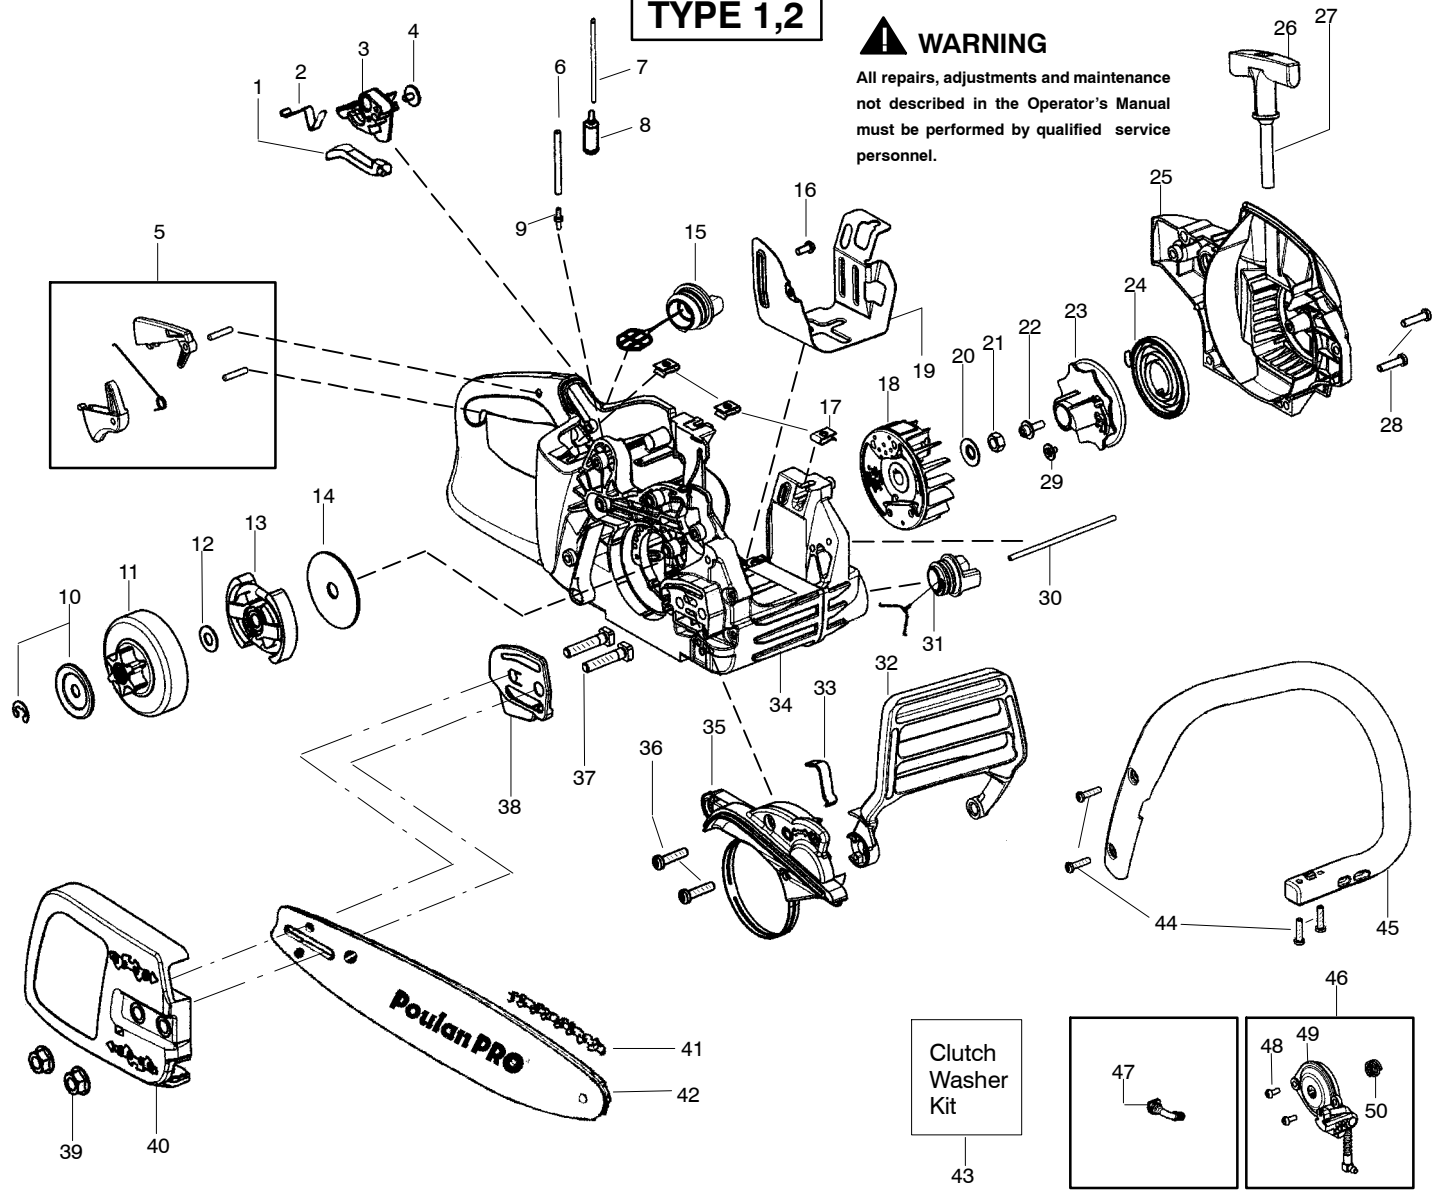

TYPE 1,2

⚠ WARNING

All repairs, adjustments and maintenance not described in the Operator's Manual must be performed by qualified service personnel.

Ref.	Part No.	Description	Ref.	Part No.	Description	Ref.	Part No.	Description
1.	530057893	Knob-Choke	20.	530015127	Washer-Flywheel	40.	530058915	Cover-Clutch
2.	530057908	Spring-Ign. Switch	21.	530016134	Nut-Flywheel	41.	952051547	Accy-16" Chain
3.	530057891	Lever-Ign. Switch	22.	530015920	Screw	42.	952044942	Accy-16" Bar
4.	530016080	Screw	23.	530057890	Pulley-Starter	43.	530071945	Kit-Clutch Washer (Incl. 10,12)
5.	530071888	Kit-Trigger/Lockout	24.	530042095	Spring-Starter	44.	530016432	Screw
6.	530069216	Kit-Fuel Line (Large)	25.	530058811	Housing-Fan	45.	530057888	Handle-Front
7.	530069247	Kit-Fuel Line (Small)	26.	530056402	Handle-Starter	46.	530071891	Kit-Oil Pump (Incl. 48,49,50)
8.	530095649	Assy-Fuel Pick Up	27.	530069232	Kit-Rope	47.	530057924	Assy-Oil Pick Up
9.	530023877	Fitting-Fuel line	28.	530016432	Screw	48.	530016064	Screw
10.	530071945	Kit-Clutch Washer	29.	530016080	Screw	49.	530057931	Assy-Oil Pump
11.	530057905	Assy-Clutch Drum 3/8"	30.	530058786	Assy-Oil Vent	50.	530037820	Gear-Worm
12.	530071945	Kit-Clutch Washer	31.	530057236	Assy-Oil Cap w/ret.			
13.	530057907	Assy-Clutch	32.	530057897	Handguard			
14.	530016419	Washer-Large Clutch	33.	530016416	Spring-Handguard			
15.	530047192	Assy-Fuel Cap w/ret	34.	530058864	Assy-Chassis (Incl. 6,7,8,9,15,16, 17,19,31,33,37)			
16.	530016064	Screw	35.	530071893	Kit-Chainbrake			
17.	530015922	Nut-"U" type speed	36.	530016432	Screw			
18.	530057937	Assy-Flywheel	37.	530016133	Bolt-Bar			
19.	530057911	Shield-Heat	38.	530057910	Plate-Bar			
			39.	530015917	Nut-Bar			

✓ = NEW PART NUMBER FOR THIS IPL

★ = REFER TO THE SERVICE REFERENCE INDICATED FOR MORE INFORMATION. (LOCATED AT END OF IPL)