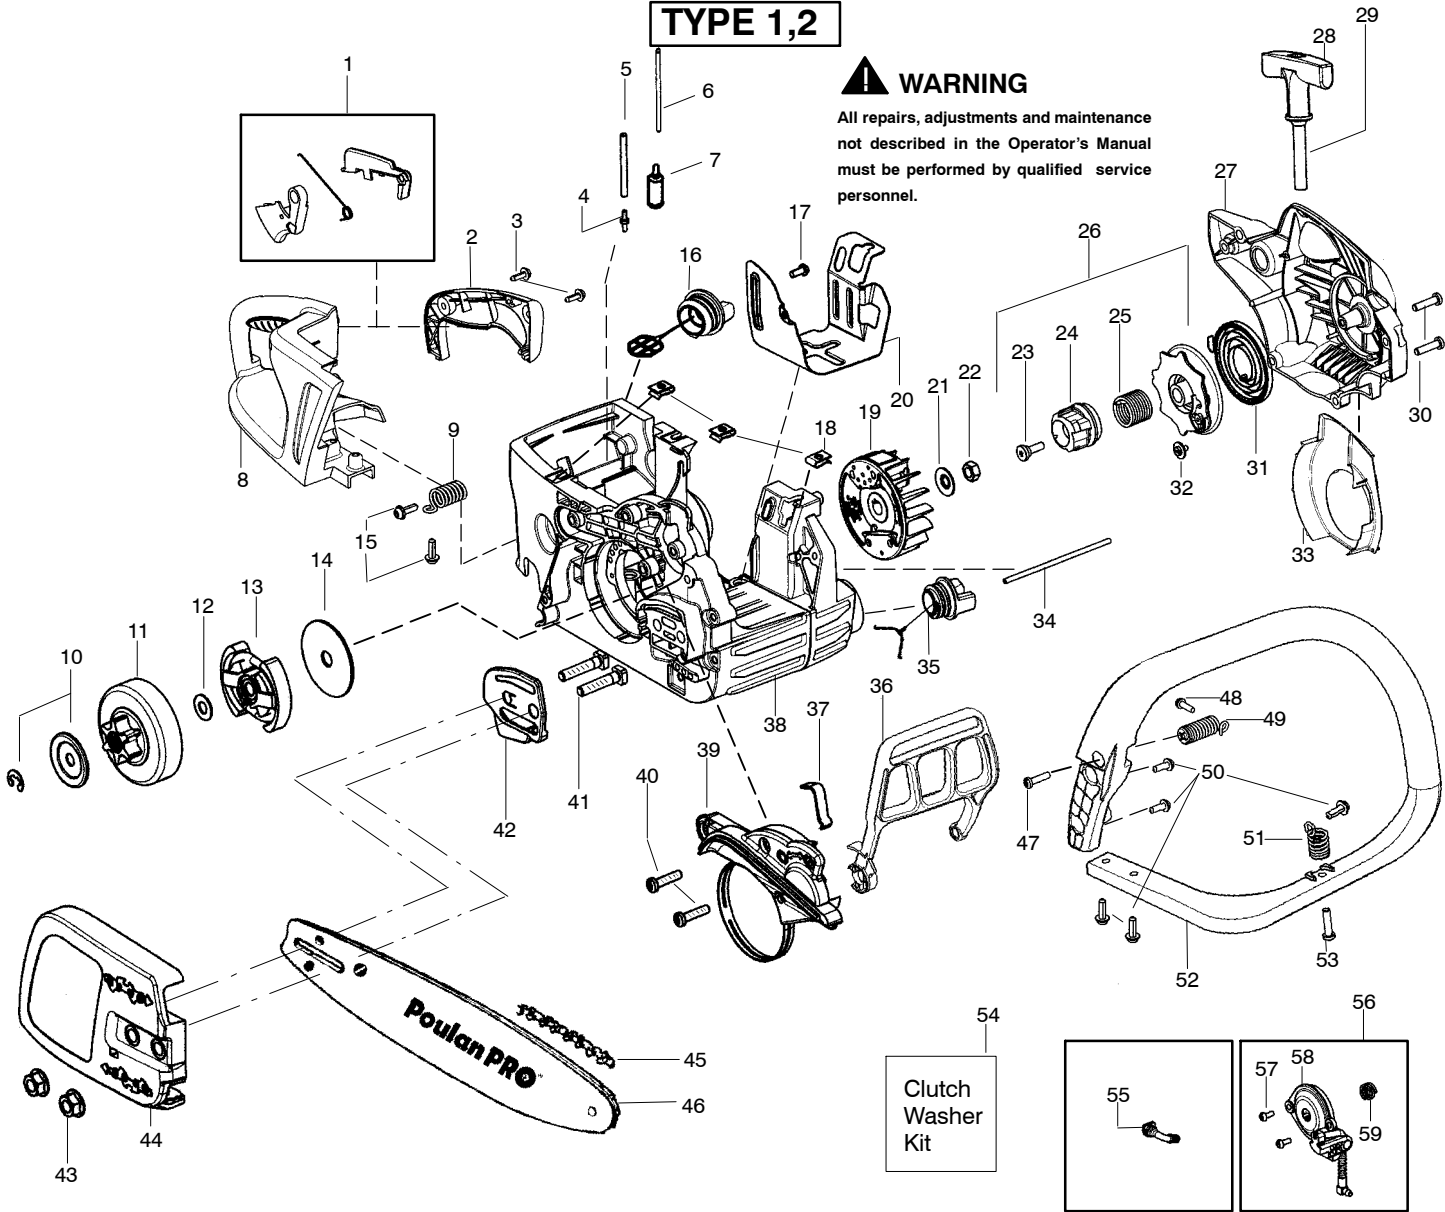

TYPE 1,2

⚠ WARNING

All repairs, adjustments and maintenance not described in the Operator's Manual must be performed by qualified service personnel.

Ref.	Part No.	Description	Ref.	Part No.	Description	Ref.	Part No.	Description
1.	530071927	Kit-Trigger/Lockout	24.	530059677	Starter Hub-EPS	44.	545012003	Cover-Clutch
2.	545011903	Cover-Handle	25.	530021180	Spring-EPS	45.	952051338	Accy-18" Chain
3.	530016433	Screw	26.	530071966	Kit- EPS Starter Pulley (Incl. 23,24,25,32)	46.	952044926	Accy-18" Bar
4.	530023877	Fitting-Fuel line	27.	545011703	Housing-Fan	47.	530016432	Screw
5.	530069216	Kit-Fuel Line (Large)	28.	530056402	Handle-Starter	48.	530016443	Screw
6.	530069247	Kit-Fuel Line (Small)	29.	530069232	Kit-Rope	49.	530059480	Assy-Rear Iso. Spring
7.	530095646	Assy-Fuel Pick Up	30.	530016432	Screw	50.	530015906	Screw
8.	545012103	Handle-Rear	31.	530042095	Spring-Starter	51.	530059479	Assy-Front Iso. Spring
9.	530059475	Spring-Rear Isolator	32.	530016080	Screw	52.	530057878	Handle-Front
10.	530071945	Kit-Clutch Washer	33.	530057868	Baffle	53.	530016432	Screw
11.	530057905	Assy-Clutch Drum 3/8"	34.	530058786	Assy-Oil Vent	54.	530071945	Kit-Clutch Washer (Incl. 10,12)
12.	530071945	Kit-Clutch Washer	35.	530057236	Assy-Oil Cap w/ret.	55.	530057924	Assy-Oil Pick Up
13.	530057907	Assy-Clutch	36.	530057880	Handguard	56.	530071891	Kit-Oil Pump (Incl. 57,58,59)
14.	530016419	Washer-Large Clutch	37.	530016416	Spring-Handguard	57.	530016064	Screw
15.	530015906	Screw	38.	545011803	Assy-Chassis (Incl. 4,5,6,7,9,15,16,17,18, 20,34,35,37,41,51)	58.	530057931	Assy-Oil Pump
16.	530047192	Assy-Fuel Cap w/ret	39.	530071893	Kit-Chainbrake	59.	530037820	Gear-Worm
17.	530016064	Screw	40.	530016432	Screw			
18.	530015922	Nut-"U" type speed	41.	530016133	Bolt-Bar			
19.	530039231	Assy-Flywheel	42.	530057910	Plate-Bar			
20.	530057911	Shield-Heat	43.	530015917	Nut-Bar			
21.	530015127	Washer-Flywheel						
22.	530016134	Nut-Flywheel						
23.	530021179	Screw-Shoulder						