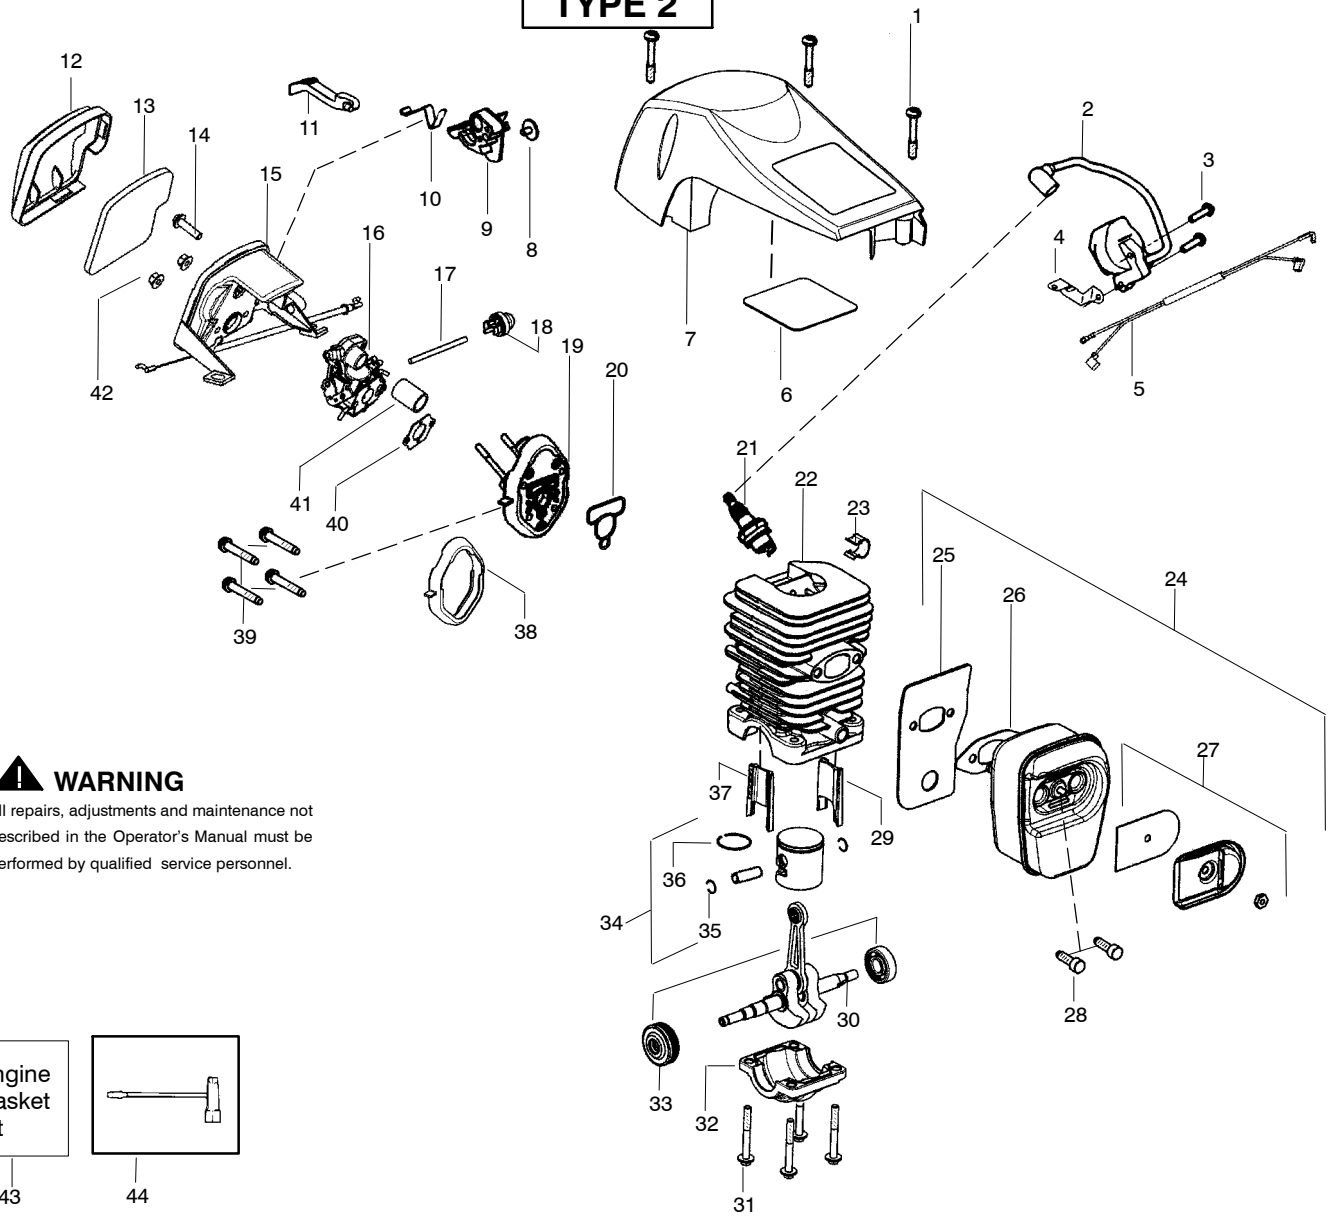

TYPE 2

⚠ WARNING
All repairs, adjustments and maintenance not described in the Operator's Manual must be performed by qualified service personnel.

Ref.	Part No.	Description	Ref.	Part No.	Description	Ref.	Part No.	Description
1.	530016153	Screw	19.	530071889	Kit-Carb. Adaptor (Incl. # 20,38,41)	36.	530038729	Ring-Piston
2.	530039232	Module-Ignition	20.	530071894	Gasket-cyl. o-ring (kit)	37.	530057886	Insert-Right (gray)Cyl.
3.	530016432	Screw	21.	952030150	Accy-Spark Plug (RCJ-7Y)	38.	530071894	Seal-Adaptor (kit)
4.	530058661	Strap-Ground	22.	530071884	Kit-Cylinder (Incl. 29,37)	39.	530016426	Screw
5.	530057943	Assy-Wire Harness	23.	530058660	Clip-High Tension Lead	40.	530071894	Gasket-Carb. (kit)
6.	530055698	Reflector-Tape	24.	545006007	Kit-Muffler (Incl. 25,26,27,28)	41.	530057926	Tube-Intake
7.	530057872	Shield-Cylinder(Incl. 1,6)	25.	530057942	Backplate-Muffler	42.	530016101	Nut-Carb.
8.	530016080	Screw	26.	530071894	Gasket-Muffler (kit)	43.	530071894	Kit-Gasket (Incl. 20,26,38,40)
9.	530057891	Lever-Ignition Switch	27.	545006056	Kit-Spark Arrestor	44.	530031135	Scrench
10.	530057908	Spring-Ignition Switch	28.	530016338	Bolt-Muffler			Not Shown
11.	530059399	Knob-Choke	29.	530057885	Insert-Left (black) Cyl.	✓	545137234	Manual-Operator
12.	530059001	Cover-Air Filter	30.	530012537	Assy-Crankshaft/Rod		530059905	Decal-Warning
13.	530057869	Filter-Air	31.	530016417	Bolt			
14.	530016425	Screw	32.	530057941	Cap-Crankcase			
15.	530150029	Housing-Air Filter w/cable	33.	530056363	Assy-Bearing/Seal			
16.	---	Carburetor	34.	530071883	Kit-Piston (Incl. 35,36)			
17.	530069247	Kit-Fuel Line (Small)	35.	530015697	Retainer-Piston Pin			
18.	530047721	Bulb-Purge "snap-in"						

✓ = NEW PART NUMBER FOR THIS IPL   * = REFER TO THE SERVICE REFERENCE INDICATED FOR MORE INFORMATION. (LOCATED AT END OF IPL)