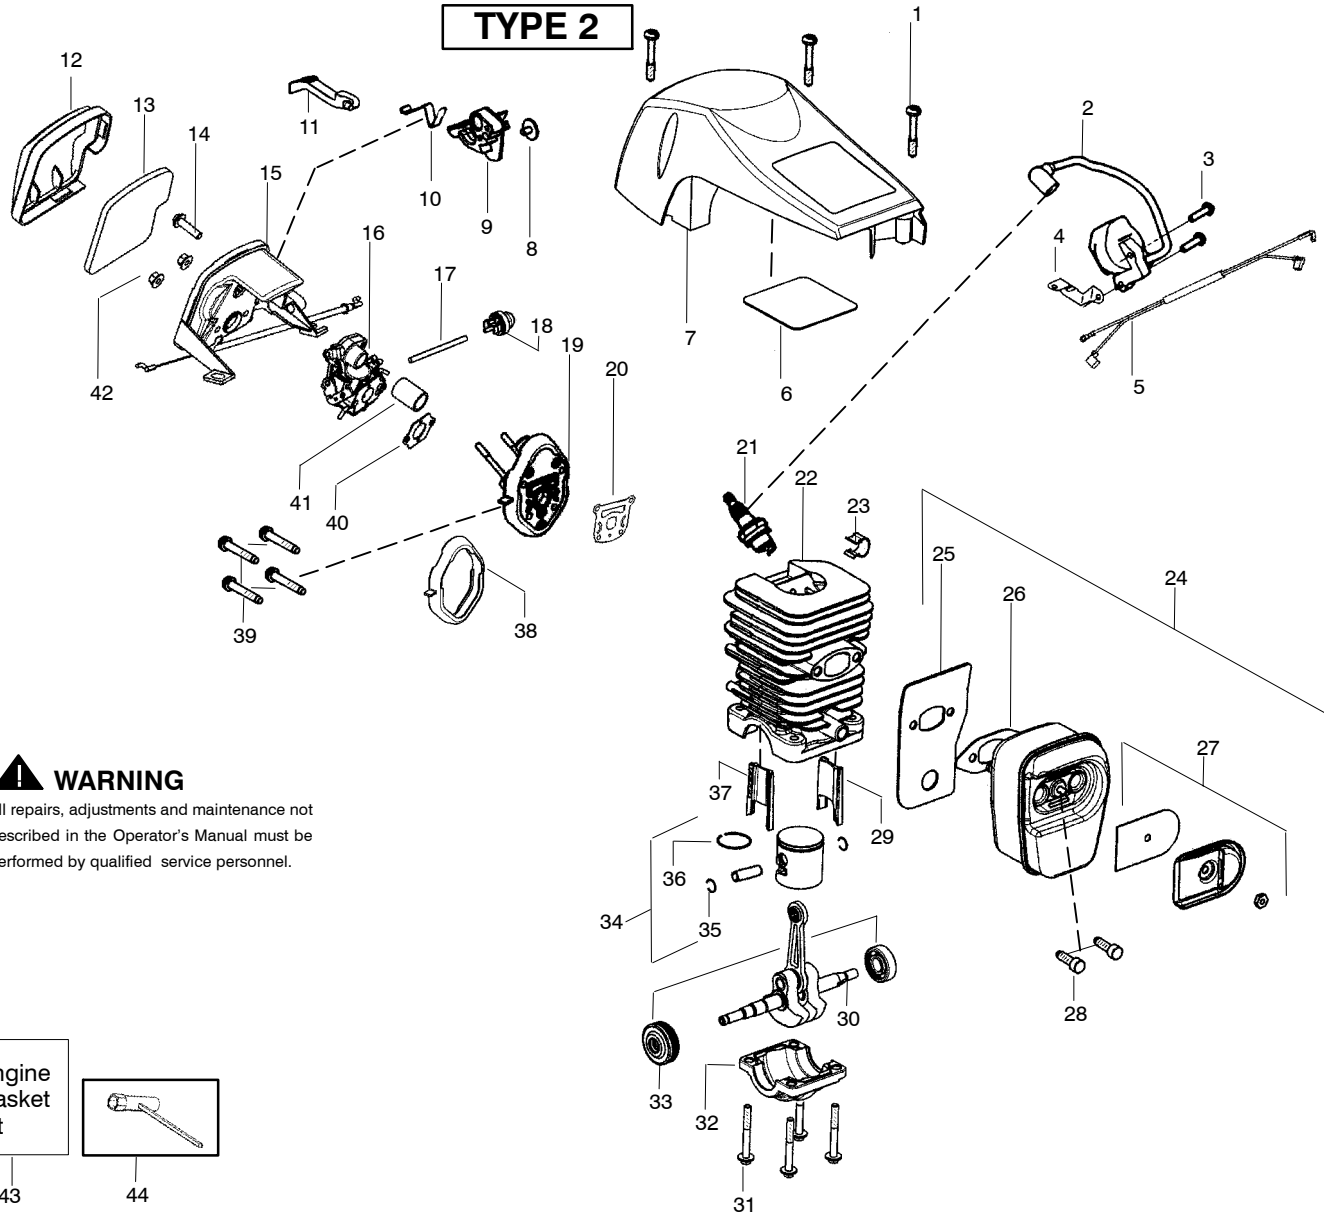

TYPE 2

⚠ WARNING

All repairs, adjustments and maintenance not described in the Operator's Manual must be performed by qualified service personnel.

Ref.	Part No.	Description	Ref.	Part No.	Description	Ref.	Part No.	Description
1.	530016153	Screw	19.	530071889	Kit-Carb. Adaptor (Incl. # 20,38,41)	36.	530038729	Ring-Piston
2.	530039232	Module-Ignition	20.	530071894	Gasket-cyl. o-ring (kit)	37.	530057886	Insert-Right (gray)Cyl.
3.	530016432	Screw	21.	952030150	Accy-Spark Plug (RCJ-7Y)	38.	530071894	Seal-Adaptor (kit)
4.	530058661	Strap-Ground	22.	530071885	Kit-Cylinder (Incl. 29,37)	39.	530016426	Screw
5.	530057943	Assy-Wire Harness	23.	530058660	Clip-High Tension Lead	40.	530071894	Gasket-Carb. (kit)
6.	530055698	Reflector-Tape	24.	545006007	Kit-Muffler (Incl. 25-28)	41.	530057926	Tube-Intake
7.	530057872	Shield-Cylinder (Incl. 1,6)	25.	530057942	Backplate-Muffler	42.	530016101	Nut-Carb.
8.	530016080	Screw	26.	530071894	Gasket-Muffler (kit)	43.	530071894	Kit-Gasket (Incl. 20,26,38,40)
9.	530057891	Lever-Ignition Switch	27.	545006056	Kit-Spark Arrestor	44.	530031163	Scrench
10.	530057908	Spring-Ignition Switch	28.	530016338	Bolt-Muffler			Not Shown
11.	530059399	Knob-Choke	29.	530057885	Insert-Left (black) Cyl.			
12.	530059001	Cover-Air Filter	30.	530012537	Assy-Crankshaft/Rod Bolt			
13.	530057869	Filter-Air	31.	530016417	Bolt			
14.	530016425	Screw	32.	530057941	Cap-Crankcase			
15.	530150029	Housing-Air Filter w/cable	33.	530056363	Assy-Bearing/Seal	✓	545186805	Manual-Operator
16.	---	Carburetor	34.	530071882	Kit-Piston (Incl. 35,36)		530059905	Decal-Warning
	530035590	Zama W26	35.	530015697	Retainer-Piston Pin			
17.	530069247	Kit-Fuel Line (Small)						
18.	530047721	Bulb-Purge "snap-in"						

✓ = NEW PART NUMBER FOR THIS IPL

* = REFER TO THE SERVICE REFERENCE INDICATED FOR MORE INFORMATION. (LOCATED AT END OF IPL)