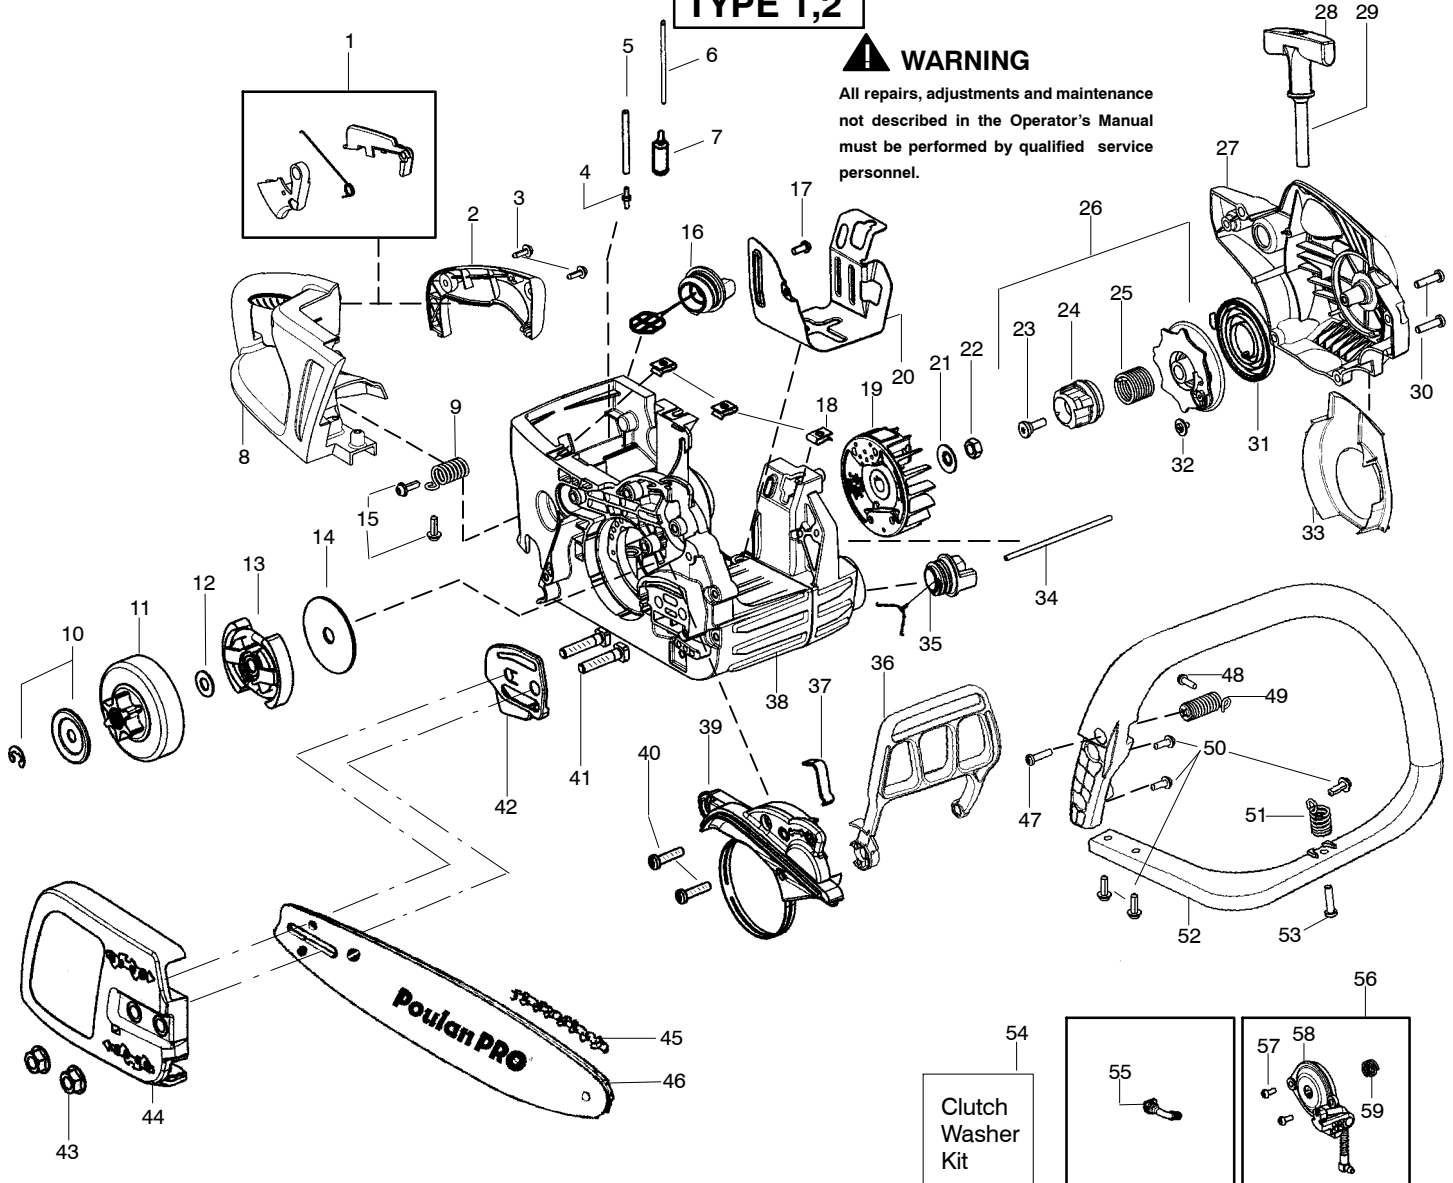

TYPE 1,2

⚠ WARNING

All repairs, adjustments and maintenance not described in the Operator's Manual must be performed by qualified service personnel.

Ref.	Part No.	Description	Ref.	Part No.	Description	Ref.	Part No.	Description
1.	530071927	Kit-Trigger/Lockout	24.	530059677	Starter Hub-EPS	44.	545012003	Assy-Clutch Cover
2.	545011903	Cover-Handle	25.	530021180	Spring-EPS	45.	952051338	Accy-18" Chain
3.	530016433	Screw	26.	530071966	Kit- EPS Starter Pulley	46.	952044926	Accy-18" Bar
4.	530023877	Fitting-Fuel line	27.	545011703	Housing-Fan	47.	530016432	Screw
5.	530069216	Kit-Fuel Line (Large)	28.	530056402	Handle-Starter	48.	530016443	Screw
6.	530069247	Kit-Fuel Line (Small)	29.	530069232	Kit-Rope	49.	530059480	Assy-Rear Iso. Spring
7.	530095646	Assy-Fuel Pick Up	30.	530016432	Screw	50.	530015906	Screw
8.	545012103	Handle-Rear	31.	530042095	Spring-Starter	51.	530059479	Assy-Front Iso. Spring
9.	530059475	Spring-Rear Isolator	32.	530016080	Screw	52.	530057878	Handle-Front
10.	530071945	Kit-Clutch Washer	33.	530057868	Baffle	53.	530016432	Screw
11.	530057905	Assy-Clutch Drum 3/8"	34.	530058786	Assy-Oil Vent	54.	530071945	Kit-Clutch Washer
12.	530071945	Kit-Clutch Washer	35.	530057236	Assy-Oil Cap w/ret.	55.	530057924	Assy-Oil Pick Up
13.	530057907	Assy-Clutch	36.	530057880	Handguard	56.	530071891	Kit-Oil Pump
14.	530016419	Washer-Large Clutch	37.	530016416	Spring-Handguard			(Incl. 57,58,59)
15.	530015906	Screw	38.	545011803	Assy-Chassis (Incl. 4,5,6,7,9,15,16,17,18, 20,34,35,37,41,51,)	57.	530016064	Screw
16.	530047192	Assy-Fuel Cap w/ret	39.	530071893	Kit-Chainbrake	58.	530057931	Assy-Oil Pump
17.	530016064	Screw	40.	530016432	Screw	59.	530037820	Gear-Worm
18.	530015922	Nut-"U" type speed	41.	530016133	Bolt-Bar			
19.	530039231	Assy-Flywheel	42.	530057910	Plate-Bar			
20.	530057911	Shield-Heat	43.	530015917	Nut-Bar			
21.	530015127	Washer-Flywheel						
22.	530016134	Nut-Flywheel						
23.	530021179	Screw-Shoulder						

✓ = NEW PART NUMBER FOR THIS IPL

★ = REFER TO THE SERVICE REFERENCE INDICATED FOR MORE INFORMATION. (LOCATED AT END OF IPL)