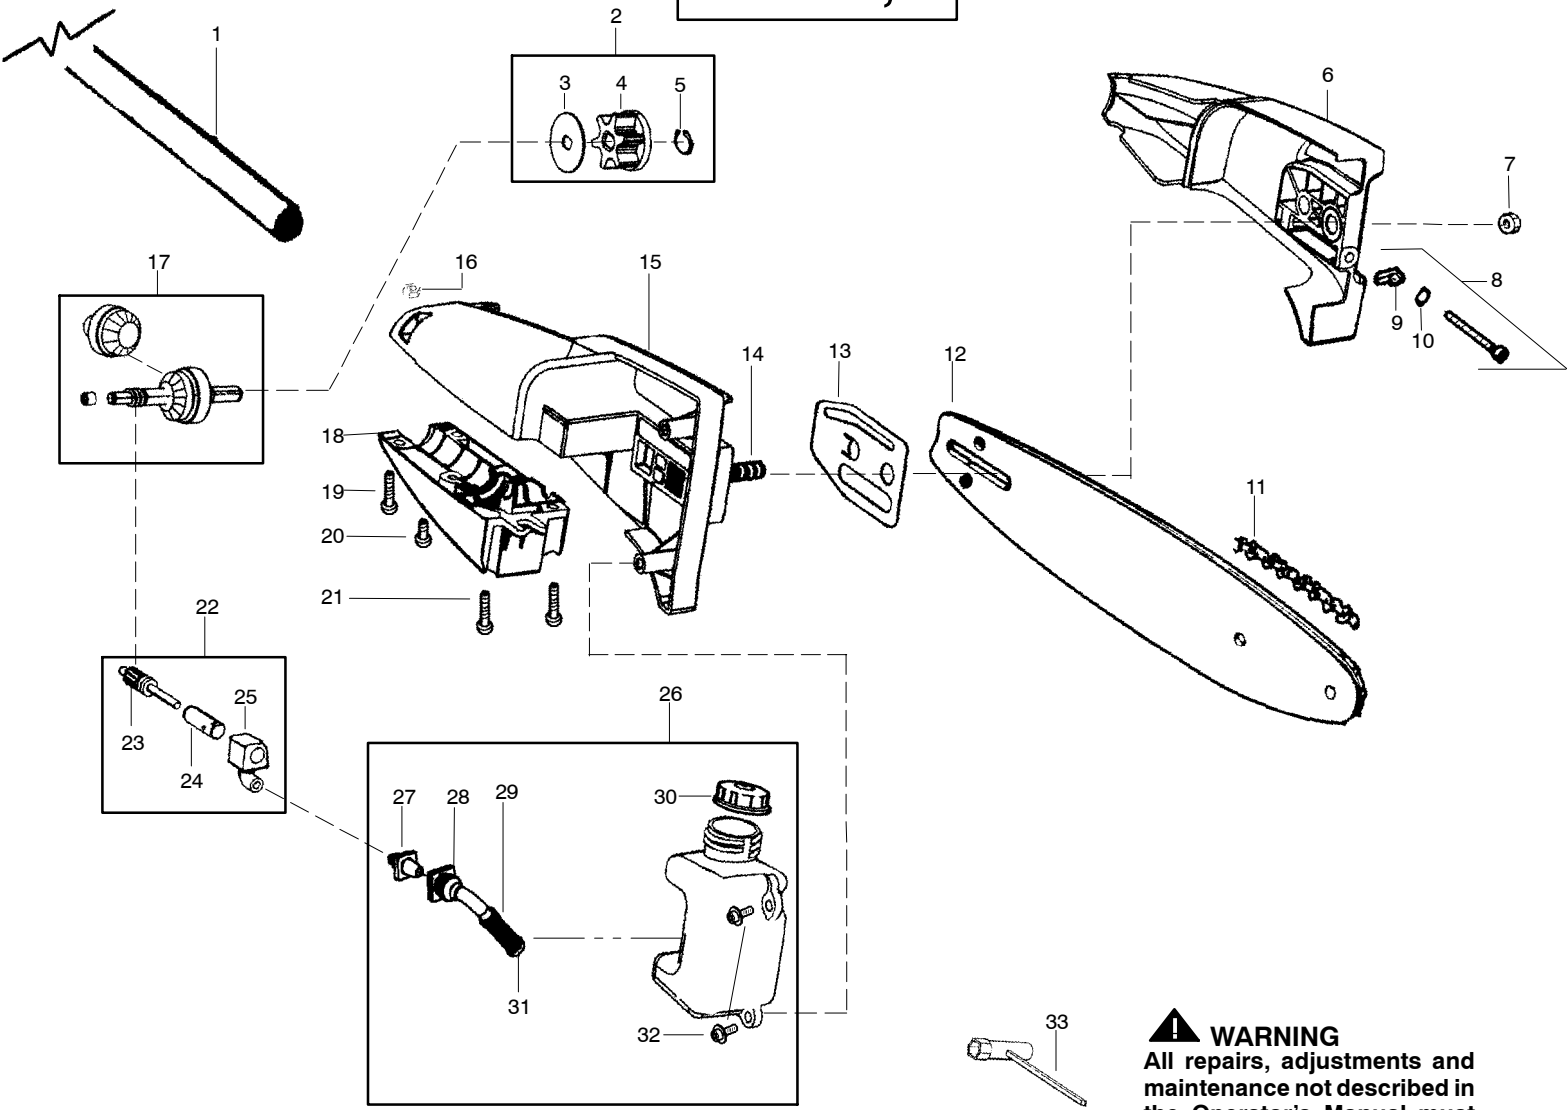

TYPE 1,2

⚠ WARNING
All repairs, adjustments and maintenance not described in the Operator's Manual must be performed by qualified service personnel.

Ref.	Part No.	Description	Ref.	Part No.	Description	Ref.	Part No.	Description
1.	530096062	Assy-Driveshaft	14.	530016133	Bolt-Bar	27.	530056524	Fitting-Oil Line
2.	530071647	Kit-Sprocket Assy. (incl. 3,4,5)	15.	530056513	Hsg.-Upper (incl. #14)	28.	530021160	Intake-Oil Line
3.	530056521	Washer	16.	530016284	Nut	29.	530037821	Filter-Oil
4.	530056520	Sprocket	17.	530071646	Kit-Gear Assy	30.	530053072	Cap-Oil
5.	530056563	Retainer-Sprocket	18.	530056514	Hsg.-Lower	31.	530030189	Plug-Oil Filter
6.	530057100	Assy-Bar Clamp (incl. #8)	19.	530016312	Screw	32.	530015843	Screw
7.	530015917	Nut-Bar Mounting	20.	530015805	Screw-Align	33.	530031163	Wrench-Bar
8.	530069611	Kit-Bar Adjust (incl. 9,10)	21.	530015886	Screw			
9.	530015826	Pin-Bar Adjust	22.	530071645	Kit-Oil Assy (incl. 23,24,25)			
10.	530038593	Retainer-Bar Adjust	23.	530053764	Assy-Gear Plunger			
11.	952051549	Accy.-Chain-8"	24.	530053765	Barrel			
12.	530044908	Bar-8"	25.	530056522	Block-Oil			
13.	530056523	Plate-Bar pad	26.	530056528	Assy-Oil Tank (incl. 27,28,29,30,31)			

↗ = NEW PART NUMBER FOR THIS IPL

★ = REFER TO THE SERVICE REFERENCE INDICATED FOR MORE INFORMATION. (LOCATED AT END OF IPL)