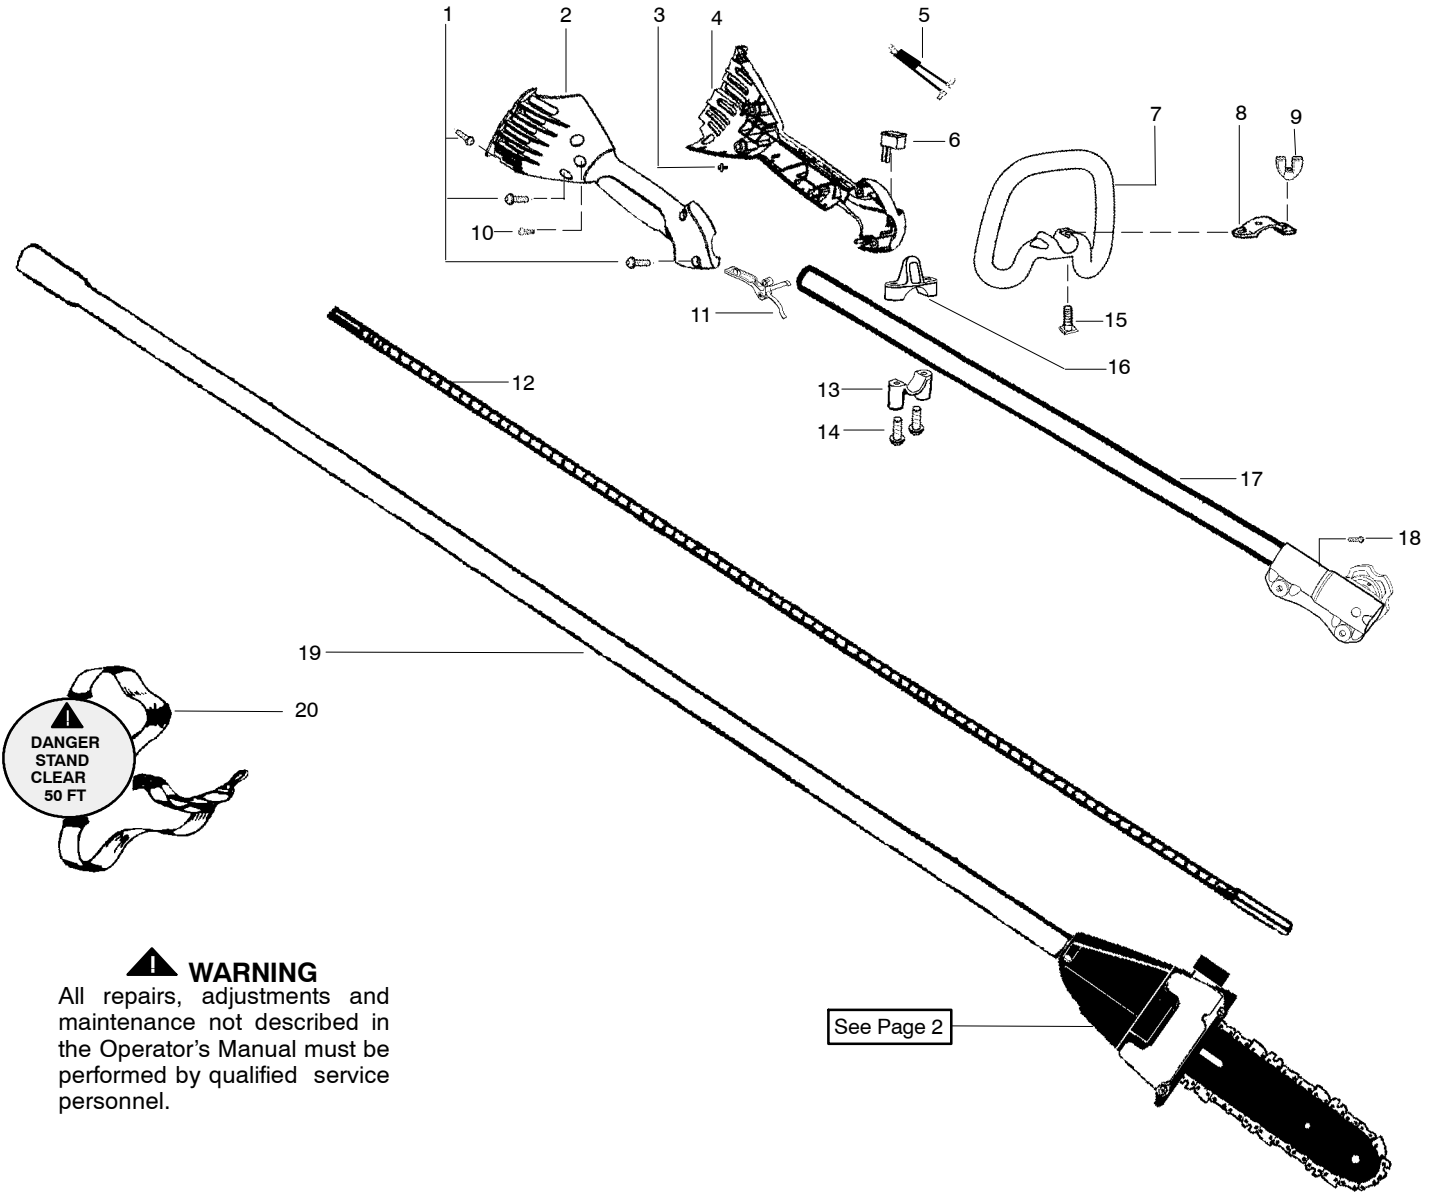

## TYPE 1,2

**⚠ WARNING**

All repairs, adjustments and maintenance not described in the Operator's Manual must be performed by qualified service personnel.

See Page 2

Ref.	Part No.	Description	Ref.	Part No.	Description	Ref.	Part No.	Description
1.	530015886	Screw	11.	530058759	Trigger-Throttle			
2.	530057983	Hsg.-Throttle right	12.	530056570	Flex-Lower			Not Shown
3.	530016326	Screw-Cable Ret.	13.	530057987	Clamp-Lower			
4.	530057984	Hsg.-Throttle left	14.	530015940	Screw			
5.	530058843	Assy-Wire	15.	530015820	Bolt	↗	545186747	Manual
6.	530069572	Kit-Switch	16.	530057986	Clamp-Upper		530150724	Decal-Warning
7.	530059101	Assy-Handle (Incl. 8,9,15)	17.	530071936	Kit-Upper Shaft		530150031	Att. - Hanger
8.	530059185	Clamp-Handle	18.	530016344	Screw		530057296	Decal-Upper Shaft
9.	530016152	Wingnut	19.	530096062	Assy-Driveshaft		530031159	Wrench-Hex(5/32)
10.	530015805	Screw-Align	20.	530094408	Assy-Shoulder Strap			