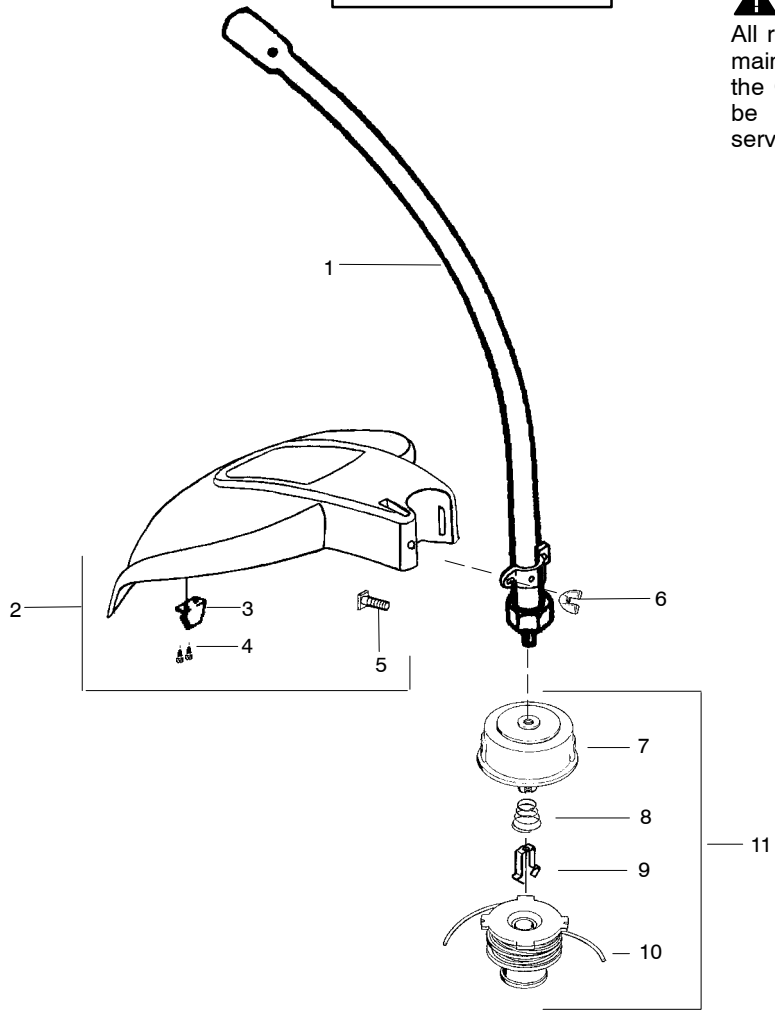

TYPE 1,2

⚠ WARNING
All repairs, adjustments and maintenance not described in the Operator's Manual must be performed by qualified service personnel.

Ref.	Part No.	Description
1.	530071788	Kit-Lower Shaft Assy. (Incl. flex shaft)
2.	530071802	Kit-Shield Assy. (Incl. 3,4,5,6)
3.	530052286	Limiter-Line
4.	530015814	Screw
5.	530015820	Bolt
6.	530016152	Wingnut
7.	530095776	Assy-Hub/Arbor
8.	530053241	Spring-Return
9.	530401957	Retainer-Spool
10.	952711624	Accy-Wound Spool
11.	952711630	Accy-Cutting Head (Incl. 7-10)
	Not Shown	
	530056220	Decal-Lower Shaft Warning

✓ = NEW PART NUMBER FOR THIS IPL

★ = REFER TO THE SERVICE REFERENCE INDICATED FOR MORE INFORMATION. (LOCATED AT END OF IPL)