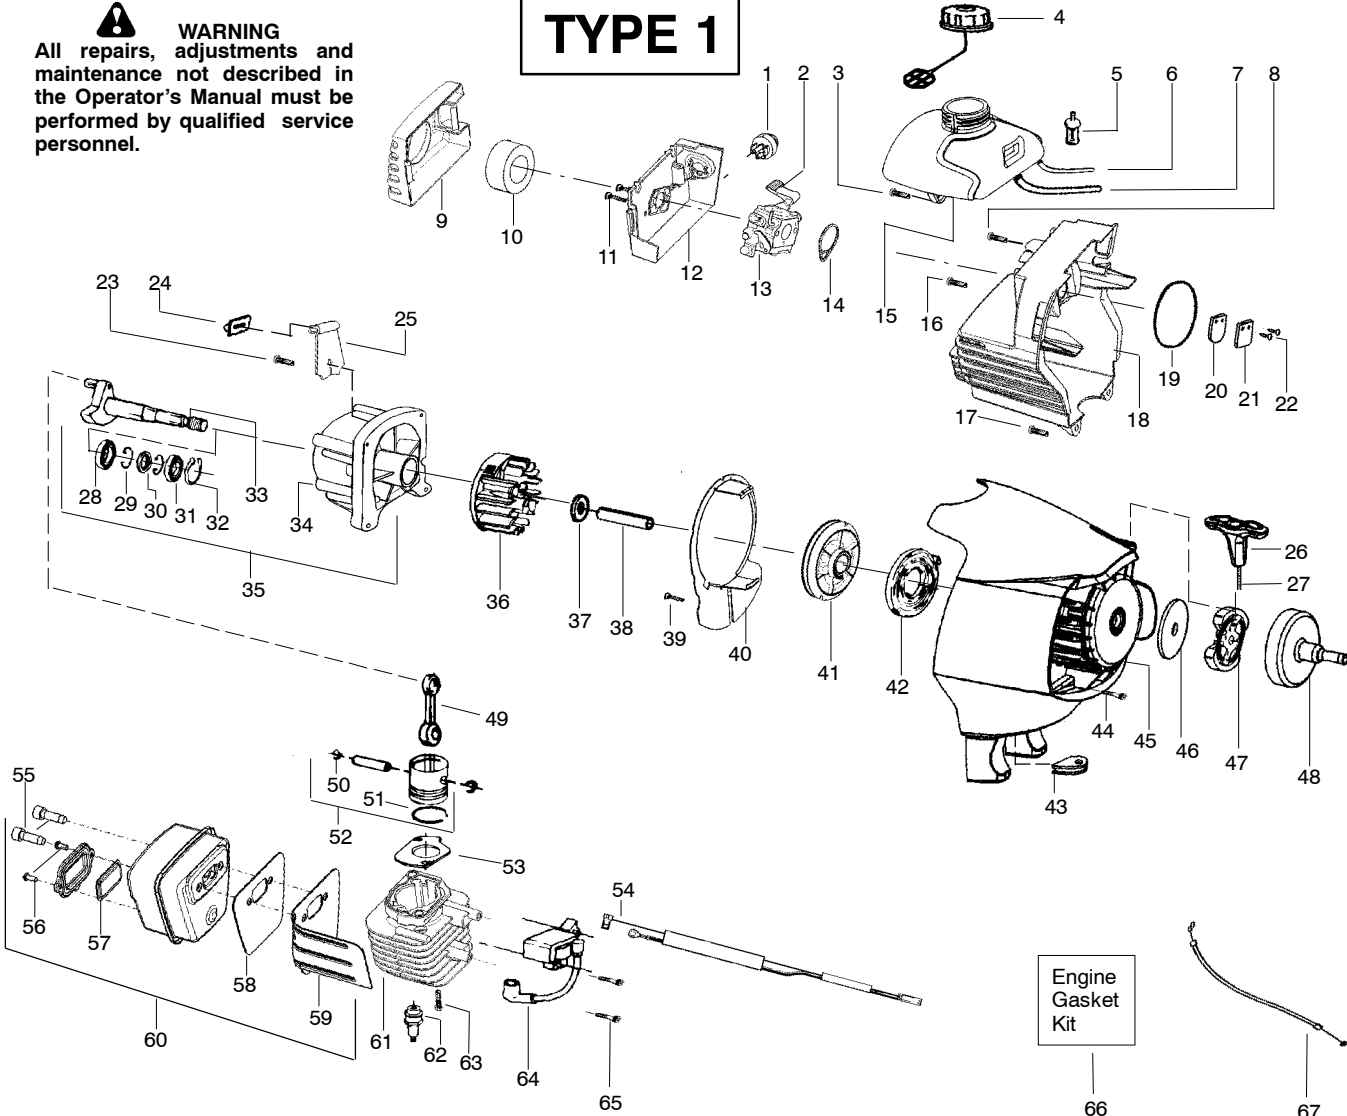

Note: Illustration may differ from actual model due to design changes

WARNING
All repairs, adjustments and maintenance not described in the Operator's Manual must be performed by qualified service personnel.

TYPE 1

Ref.	Part No.	Description	Ref.	Part No.	Description	Ref.	Part No.	Description
1.	530047721	Bulb-Purge	24.	530055492	Isolator-Tank	47.	530055122	Assy-Clutch
2.	530071717	Kit-Choke Lever	25.	530054941	Ret.-Tank	48.	530150247	Assy-Drum/Adapter
3.	530015843	Screw-tank	26.	530054834	Handle-Starter	49.	530010960	Assy-Conn. Rod
4.	530049386	Cap-Fuel w/ret.	27.	545050410	Kit-Rope	50.	530015162	Ret.-Piston pin
5.	530095646	Assy-Fuel pickup	28.	545081601	Bearing-Inner	51.	530012595	Ring-Piston
6.	530071404	Kit-Fuel line	29.	530015787	Retainer	52.	530072000	Kit-Piston
7.	530069216	Kit-Fuel/Purge line	30.	530019158	Seal			(Incl. 50,51)
8.	530015775	Screw	31.	530032102	Bearing-Outer	53.	545030102	Gasket-Cylinder(kit)
9.	545000501	Cover-Air box	32.	530015789	Ret.-Crankshaft	54.	530058846	Assy-Leadwire
10.	545082301	Filter-Air	33.	530028807	Assy-Crankshaft	55.	530016387	Bolt-Muffler 1/4"-20
11.	530015849	Screw-Carb.	34.	545081901	Assy-Crankcase	56.	530015241	Screw
12.	545000601	Box-Air	35.	545006037	Assy-C'case/C'shaft	57.	545030502	Kit-Spark Arrestor
13.	545006017	Kit-Carb assy. (C1U-W32)			(Incl. 28,29,30,31)	58.	545030102	Gasket-Muffler (kit)
(Note: Repair kits are not available for this carburetor)			36.	530055524	Assy-Flywheel	59.	545033201	Shield
14.	545030102	Seal-Carb.(kit)	37.	530016030	Washer	60.	545006016	Kit-Muffler
15.	545075304	Assy-Fuel Tank	38.	530055620	Spacer			(Incl. 55,56,57,58,59)
16.	530015771	Screw-Crankcase	39.	530015775	Screw-Baffle	61.	530012589	Cylinder
17.	530015952	Screw-Shroud	40.	530054939	Plate-Baffle	62.	952030249	Plug-Spark(RCJ-6Y)
18.	545000701	Assy-Rear Shroud	41.	545050408	Kit-Pulley	63.	530001624	Bolt-Cyl. 1/4"-20
19.	545030102	O-ring-Shroud (kit)	42.	545054901	Spring-Starter	64.	530039234	Module-Ignition
20.	530027593	Valve-Reed	43.	530019182	Grommet	65.	530016357	Screw-Module
21.	530029781	Stop-Reed	44.	530015810	Screw-F/hsg.	66.	545030102	Kit-Gasket/Seal
22.	530016064	Screw-Reed stop	45.	530055248	Assy-Fan Housing			(Incl. 14,19, 53,58)
23.	530015875	Screw-Retainer	46.	530094189	Washer-Clutch	67.	530058962	Assy-Throttle cable

✓ = NEW PART NUMBER FOR THIS IPL

* = REFER TO THE SERVICE REFERENCE INDICATED FOR MORE INFORMATION. (LOCATED AT END OF IPL)