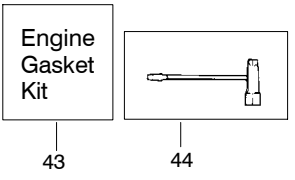

✓ = NEW PART NUMBER FOR THIS IPL ★ = REFER TO THE SERVICE REFERENCE INDICATED FOR MORE INFORMATION. (LOCATED AT END OF IPL)

TYPE 1

⚠ WARNING

All repairs, adjustments and maintenance not described in the Operator's Manual must be performed by qualified service personnel.

Ref.	Part No.	Description	Ref.	Part No.	Description	Ref.	Part No.	Description
1.	530016153	Screw	19.	530071889	Kit-Carb. Adaptor (Incl. # 20,38,41)	36.	530038729	Ring-Piston
2.	530039232	Module-Ignition	20.	530071894	Gasket-cyl. o-ring (kit)	37.	530057886	Insert-Right (gray)Cyl.
3.	530016432	Screw	21.	952030150	Accy-Spark Plug (RCJ-7Y)	38.	530071894	Seal-Adaptor (kit)
4.	530058661	Strap-Ground	22.	530071885	Kit-Cylinder (Incl. 29,37)	39.	530016426	Screw
5.	530057943	Assy-Wire Harness	23.	530058660	Clip-High Tension Lead	40.	530071894	Gasket-Carb. (kit)
6.	530055698	Reflector-Tape	24.	530071887	Kit-Muffler (Incl. 25,26,27,28)	41.	530057926	Tube-Intake
7.	530057872	Shield-Cylinder(Incl.1,6)	25.	530057942	Backplate-Muffler	42.	530016101	Nut-Carb.
8.	530016080	Screw	26.	530071894	Gasket-Muffler (kit)	43.	530071894	Kit-Gasket (Incl. 20,26,38,40)
9.	530057891	Lever-Ignition Switch	27.	530071886	Kit-Spark Arrestor	44.	530031135	Scrench
10.	530057908	Spring-Ignition Switch	28.	530016338	Bolt-Muffler			Not Shown
11.	530059399	Knob-Choke	29.	530057885	Insert-Left (black) Cyl.		545047515	Manual-Operator
12.	530059001	Cover-Air Filter	30.	530012537	Assy-Crankshaft/Rod Bolt		530059905	Decal-Warning
13.	530057869	Filter-Air	31.	530016417	Bolt			
14.	530016425	Screw	32.	530057941	Cap-Crankcase			
15.	530150029	Housing-Air Filter w/cable	33.	530056363	Assy-Bearing/Seal			
16.	---	Carburetor Zama W26	34.	530071882	Kit-Piston (Incl. 35,36)			
17.	530069247	Kit-Fuel Line (Small)	35.	530015697	Retainer-Piston Pin			
18.	530047721	Bulb-Purge "snap-in"						