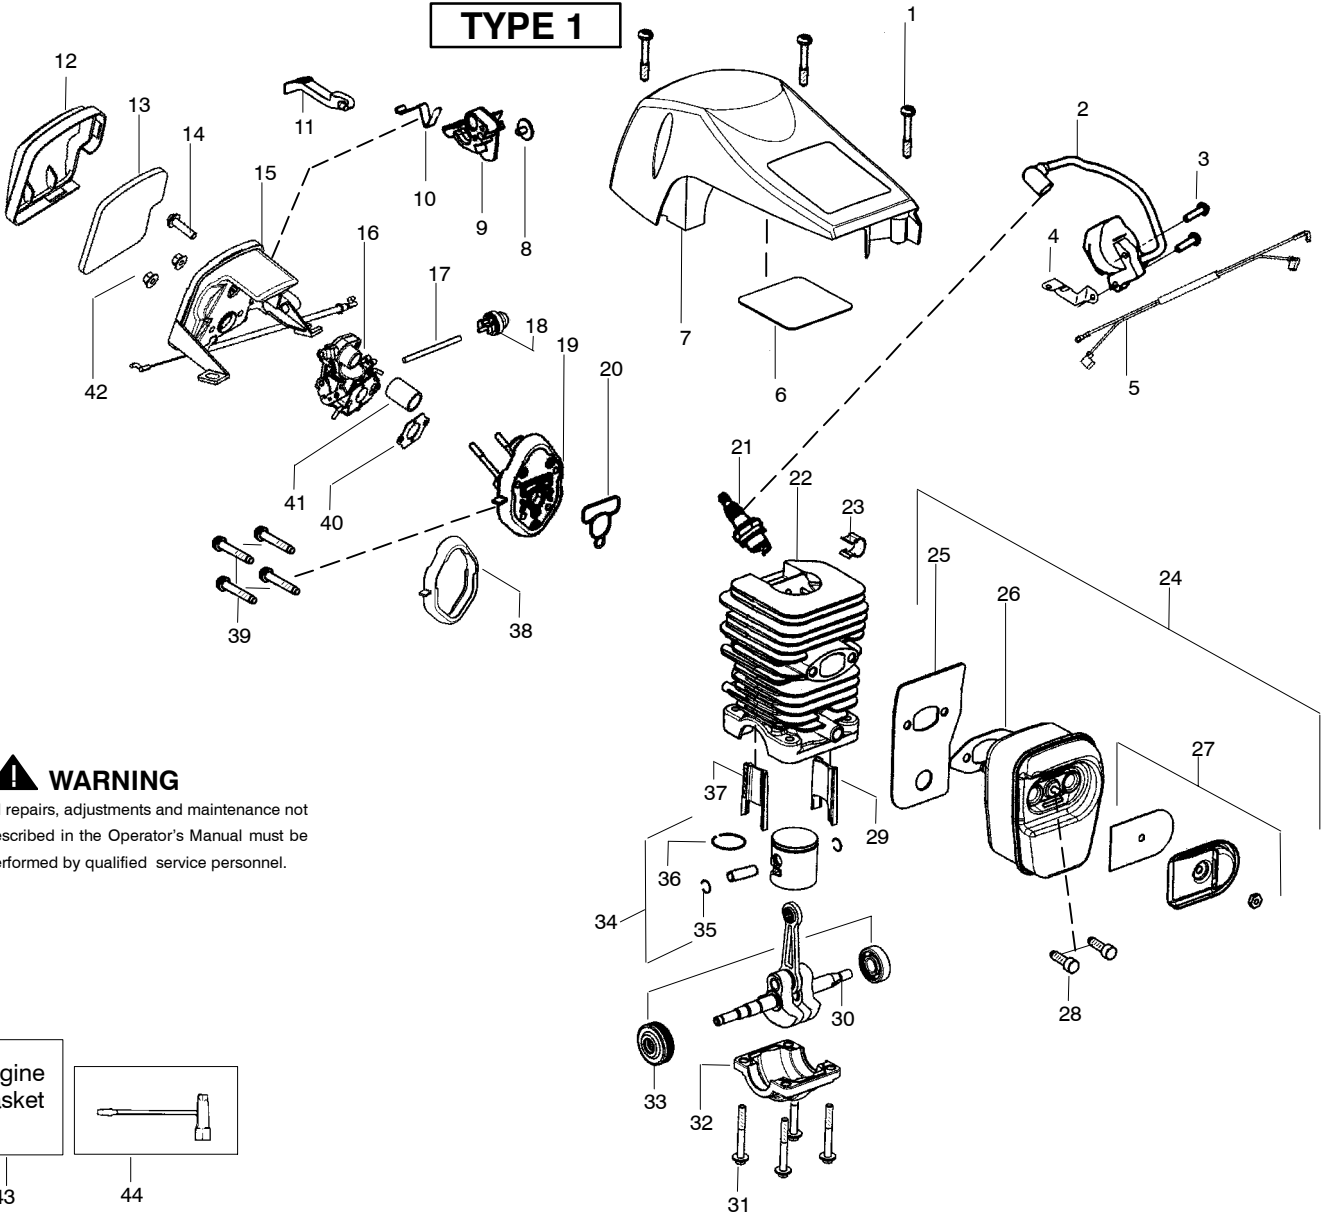

TYPE 1

⚠ WARNING

All repairs, adjustments and maintenance not described in the Operator's Manual must be performed by qualified service personnel.