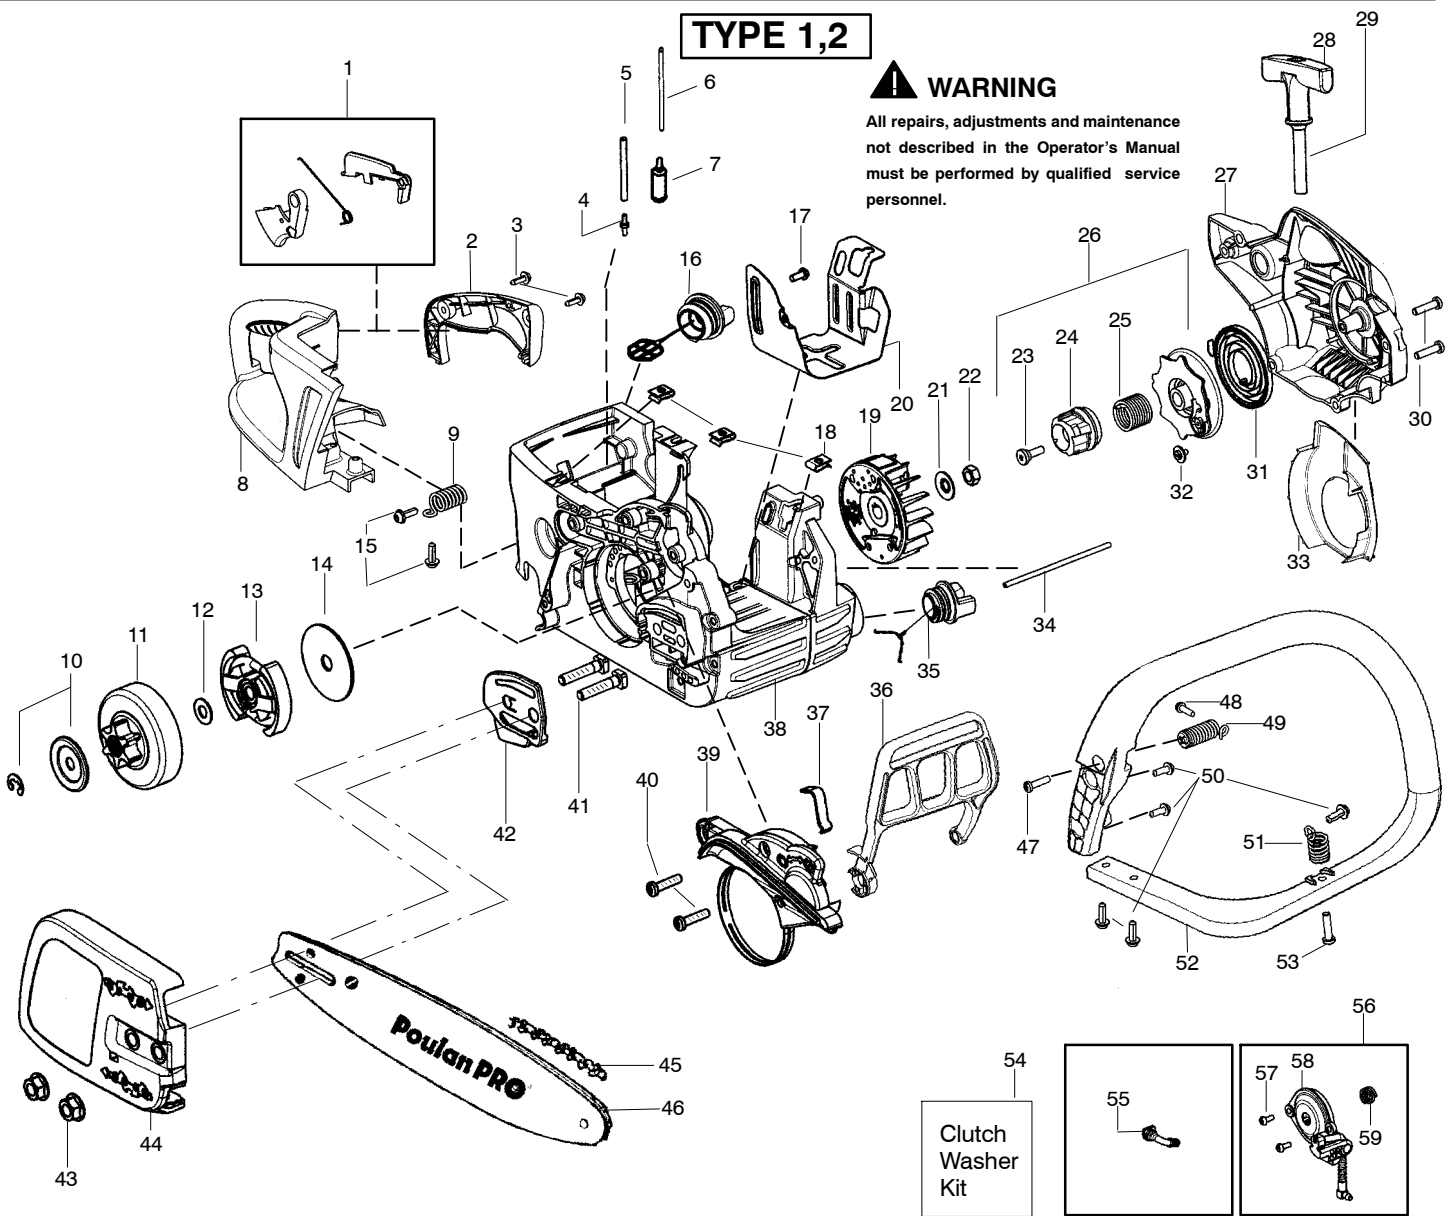

TYPE 1,2

WARNING
All repairs, adjustments and maintenance not described in the Operator's Manual must be performed by qualified service personnel.

Ref.	Part No.	Description	Ref.	Part No.	Description	Ref.	Part No.	Description
1.	530071927	Kit-Trigger/Lockout	24.	530059677	Starter Hub-EPS	44.	545012003	Assy-Clutch Cover
2.	545011903	Cover-Handle	25.	530021180	Spring-EPS	45.	952051211	Accy-16" Chain
3.	530016433	Screw	26.	530071881	Kit- EPS Starter Pulley (Incl. 23,24,25, 32)	46.	952044942	Accy-16" Bar
4.	530023877	Fitting-Fuel line	27.	545011703	Assy-Clutch	47.	530016432	Screw
5.	530069216	Kit-Fuel Line (Large)	28.	530056402	Handle-Starter	48.	530016443	Screw
6.	530069247	Kit-Fuel Line (Small)	29.	530069232	Kit-Rope	49.	530059480	Assy-Rear Iso. Spring
7.	530095646	Assy-Fuel Pick Up	30.	530016432	Screw	50.	530015906	Screw
8.	545012103	Handle-Rear	31.	530042095	Spring-Starter	51.	530059479	Assy-Front Iso. Spring
9.	530059475	Spring-Rear Isolator	32.	530016080	Screw	52.	530057878	Handle-Front
10.	530071945	Kit-Clutch Washer	33.	530057868	Baffle	53.	530016432	Screw
11.	530057905	Assy-Clutch Drum 3/8"	34.	530058786	Assy-Oil Vent	54.	530071945	Kit-Clutch Washer (Incl. 10,12)
12.	530071945	Kit-Clutch Washer	35.	530057236	Assy-Oil Cap w/ret.	55.	530057924	Assy-Oil Pick Up
13.	530057907	Assy-Clutch	36.	530057880	Handguard	56.	530071891	Kit-Oil Pump (Incl. 57,58,59)
14.	530016419	Washer-Large Clutch	37.	530016416	Spring-Handguard	57.	530016064	Screw
15.	530015906	Screw	38.	545011803	Assy-Chassis (Incl. 4,5,6,7,9,15,16,17,18, 20,34,35,37,41,51,)	58.	530057931	Assy-Oil Pump
16.	530047192	Assy-Fuel Cap w/ret	39.	530071893	Kit-Chainbrake	59.	530037820	Gear-Worm
17.	530016064	Screw	40.	530016432	Screw			
18.	530015922	Nut-"U" type speed	41.	530016133	Bolt-Bar			
19.	530039231	Assy-Flywheel	42.	530057910	Plate-Bar			
20.	530057911	Shield-Heat	43.	530015917	Nut-Bar			
21.	530015127	Washer-Flywheel						
22.	530016134	Nut-Flywheel						
23.	530021179	Screw-Shoulder						

✓ = NEW PART NUMBER FOR THIS IPL   ★ = REFER TO THE SERVICE REFERENCE INDICATED FOR MORE INFORMATION. (LOCATED AT END OF IPL)