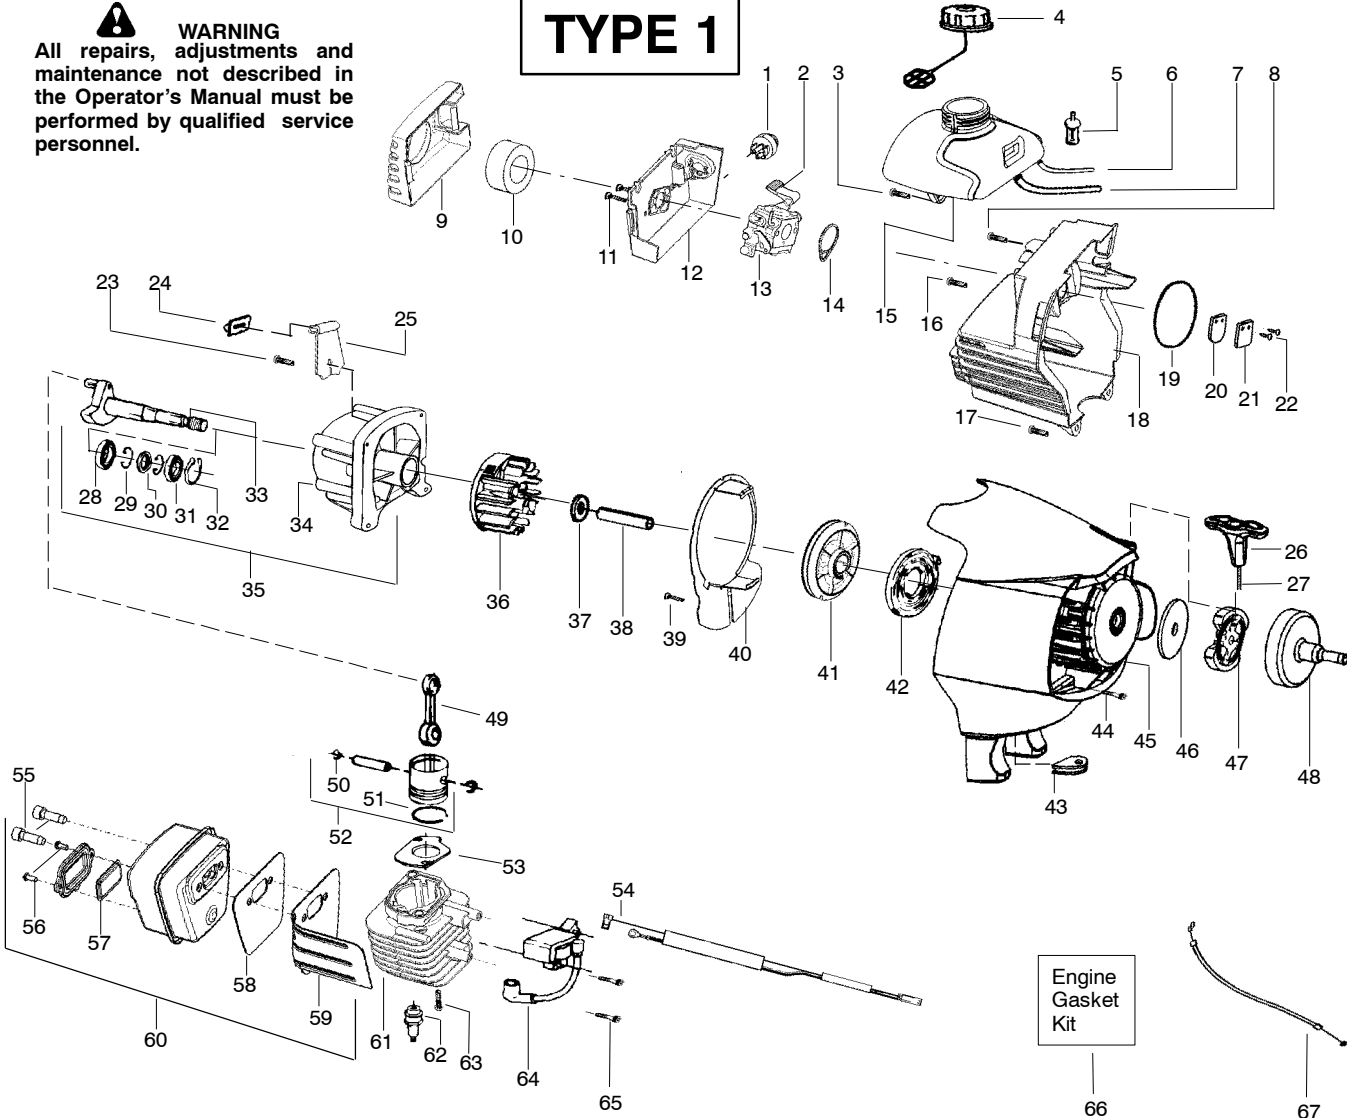

Note: Illustration may differ from actual model due to design changes

WARNING
All repairs, adjustments and maintenance not described in the Operator's Manual must be performed by qualified service personnel.

TYPE 1

Ref.	Part No.	Description	Ref.	Part No.	Description	Ref.	Part No.	Description
1.	530047721	Bulb-Purge	24.	530055492	Isolator-Tank	47.	530055122	Assy-Clutch
2.	530071717	Kit-Choke Lever	25.	530054941	Ret.-Tank	48.	530150247	Assy-Drum/Adapter
3.	530015843	Screw-tank	26.	530054834	Handle-Starter	49.	530010960	Assy-Conn. Rod
4.	530049386	Cap-Fuel w/ret.	27.	545050410	Kit-Rope	50.	530015162	Ret.-Piston pin
5.	530095646	Assy-Fuel pickup	28.	545081601	Bearing-Inner	51.	530012595	Ring-Piston
6.	530071404	Kit-Fuel line	29.	530015787	Retainer	52.	530072000	Kit-Piston (Incl. 50,51)
7.	530069216	Kit-Fuel/Purge line	30.	530019158	Seal	53.	545030102	Gasket-Cylinder(kit)
8.	530015775	Screw	31.	530032102	Bearing-Outer	54.	530058846	Assy-Leadwire
9.	545000501	Cover-Air box	32.	530015789	Ret.-Crankshaft	55.	530016387	Bolt-Muffler 1/4"-20
10.	545082301	Filter-Air	33.	530028807	Assy-Crankshaft	56.	530015241	Screw
11.	530015849	Screw-Carb.	34.	545081901	Assy-Crankcase (Incl. 28,29,30,31)	57.	545030502	Kit-Spark Arrestor
12.	545000601	Box-Air	35.	545006037	Assy-C'case/C'shaft (Incl. 32,33,34)	58.	545030102	Gasket-Muffler (kit)
13.	545006017	Kit-Carb assy. (C1U-W32)	36.	530055524	Assy-Flywheel	59.	545033201	Shield
(Note: Repair kits are not available for this carburetor)			37.	530016030	Washer	60.	545006016	Kit-Muffler (Incl. 55,56,57,58,59)
14.	545030102	Seal-Carb.(kit)	38.	530055620	Spacer	61.	530012589	Cylinder
15.	545075304	Assy-Fuel Tank	39.	530015775	Screw-Baffle	62.	952030249	Plug-Spark(RCJ-6Y)
16.	530015771	Screw-Crankcase	40.	530054939	Plate-Baffle	63.	530001624	Bolt-Cyl. 1/4"-20
17.	530015952	Screw-Shroud	41.	545050408	Kit-Pulley	64.	530039234	Module-Ignition
18.	545000701	Assy-Rear Shroud	42.	545054901	Spring-Starter	65.	530016357	Screw-Module
19.	545030102	O-ring-Shroud (kit)	43.	530019182	Grommet	66.	545030102	Kit-Gasket/Seal (Incl. 14,19,53,58)
20.	530027593	Valve-Reed	44.	530015810	Screw-F/hsg.	67.	530058962	Assy-Throttle cable
21.	530029781	Stop-Reed	45.	530055248	Assy-Fan Housing			
22.	530016064	Screw-Reed stop	46.	530094189	Washer-Clutch			
23.	530015875	Screw-Retainer						

✓ = NEW PART NUMBER FOR THIS IPL

* = REFER TO THE SERVICE REFERENCE INDICATED FOR MORE INFORMATION. (LOCATED AT END OF IPL)