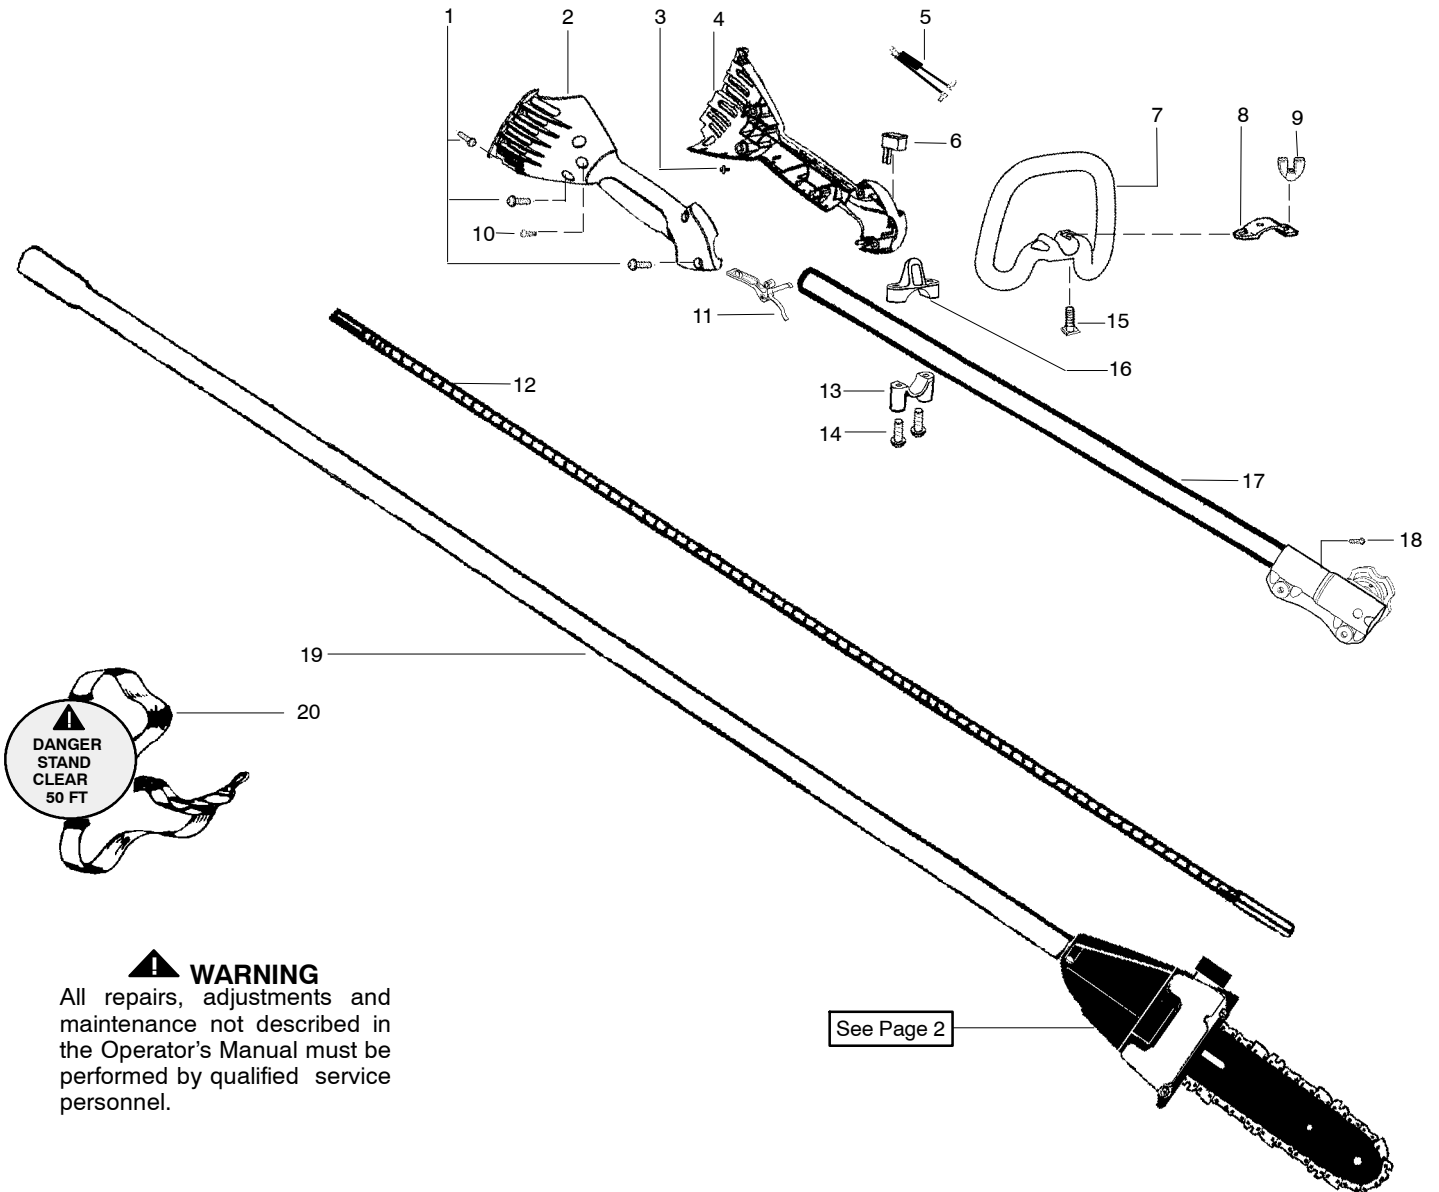

TYPE 3

⚠ WARNING
All repairs, adjustments and maintenance not described in the Operator's Manual must be performed by qualified service personnel.

See Page 2

Ref.	Part No.	Description	Ref.	Part No.	Description	Ref.	Part No.	Description
2.	530015886	Screw	11.	530058759	Trigger-Throttle			
2.	530057983	Hsg.-Throttle right	12.	530056570	Flex-Lower			Not Shown
3.	530016326	Screw-Cable Ret.	13.	530057987	Clamp-Lower			
4.	530057984	Hsg.-Throttle left	14.	530015940	Screw			
5.	530058843	Assy-Wire	15.	530015820	Bolt	✓	545177333	Manual
6. ✓	530071356	Kit-Switch	16.	530057986	Clamp-Upper	✓	545003066	Decal-Warning
7.	530059101	Assy-Handle	17.	530071936	Kit-Upper Shaft		530150031	Att. - Hanger
		(Incl. 8,9,15)	18.	530016344	Screw	✓	545167703	Decal-Upper Shaft
8.	530059185	Clamp-Handle	19. ✓	545008090	Assy-Driveshaft		530031159	Wrench-Hex(5/32)
9.	530016152	Wingnut	20.	530094408	Assy-Shoulder Strap			
10.	530015805	Screw-Align						

✓ = NEW PART NUMBER FOR THIS IPL

★ = REFER TO THE SERVICE REFERENCE INDICATED FOR MORE INFORMATION. (LOCATED AT END OF IPL)