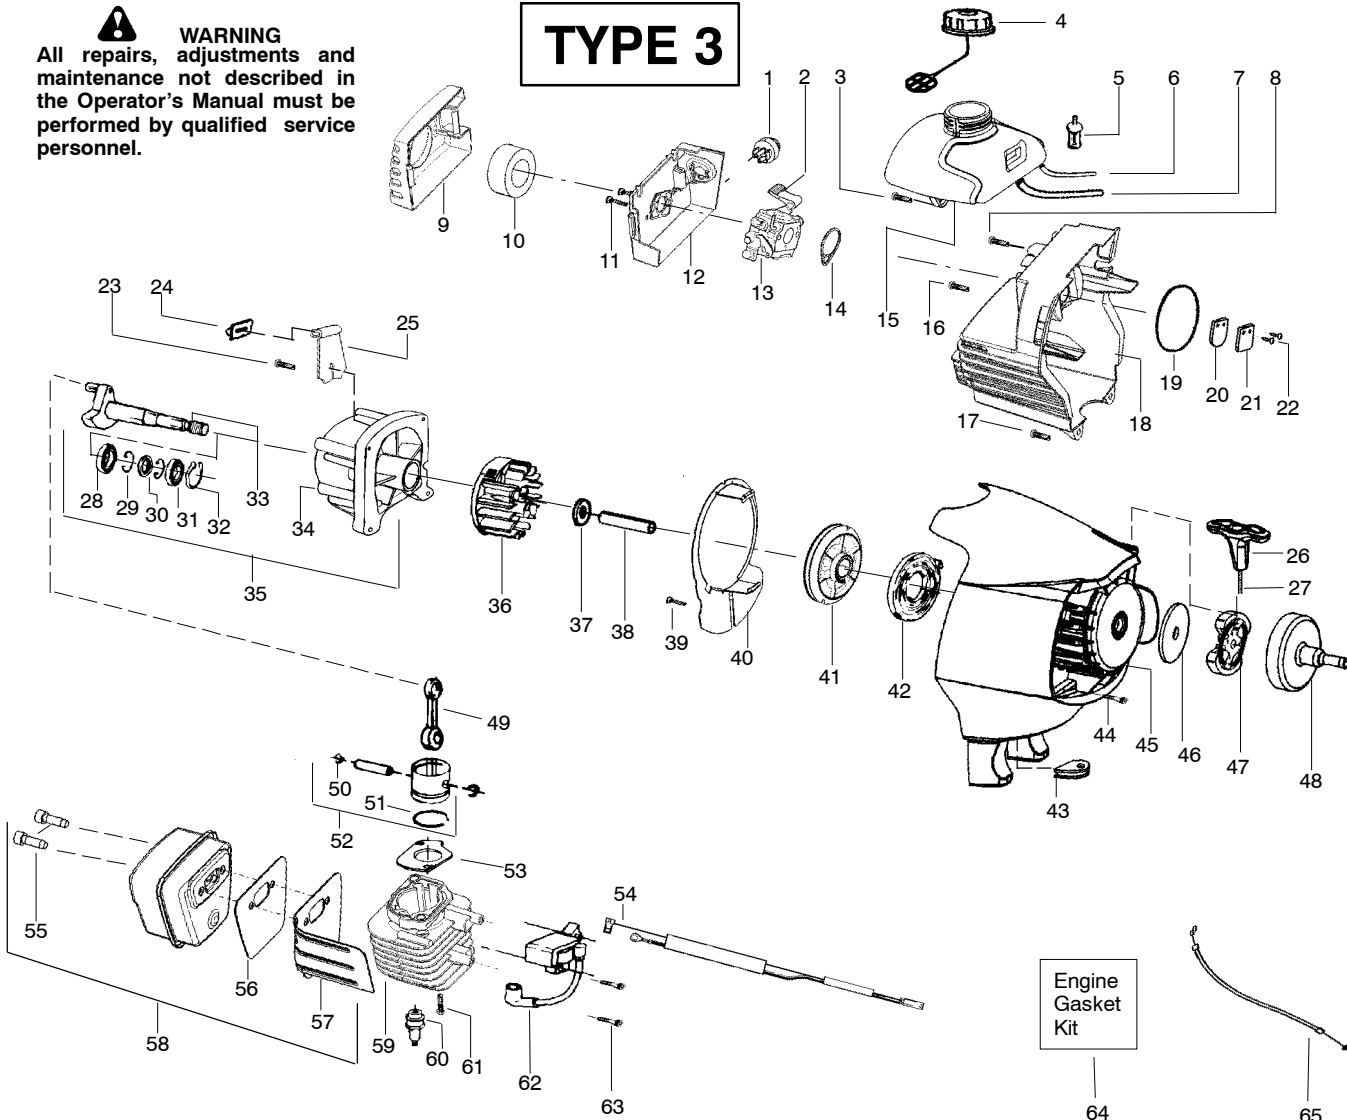

WARNING
All repairs, adjustments and maintenance not described in the Operator's Manual must be performed by qualified service personnel.

TYPE 3

Engine Gasket Kit

Ref.	Part No.	Description	Ref.	Part No.	Description	Ref.	Part No.	Description
3.	530047721	Bulb-Purge	24	530055492	Isolator-Tank	47.	530055122	Assy-Clutch
2.	530071717	Kit-Choke Lever	25.	530054941	Ret. - Tank	48.	530150247	Assy-Drum/Adapter
3.	530015843	Screw-tank	26.	530054834	Handle-Starter	49.	530010960	Assy-Conn. Rod
4.	530049386	Cap-Fuel w/ret.	27.	545050409	Kit-Rope	50.	530015162	Ret.-Piston pin
5.	530095646	Assy-Fuel pickup	28.	545081601	Bearing-Inner	51.	530012595	Ring-Piston
6.	530071404	Kit-Fuel line	29.	530015787	Retainer	52.	530072000	Kit-Piston
7.	530069216	Kit-Fuel/Purge line	30.	530019158	Seal			(Incl. 50,51)
8.	530015775	Screw	31.	530032102	Bearing-Outer	53.	545030102	Gasket-Cylinder(kit)
9.	545000501	Cover-Air box	32.	530015789	Ret.-Crankshaft	54.	530058846	Assy-Leadwire
10.	545082301	Filter-Air	33.	530028807	Assy-Crankshaft	55.	530016387	Bolt-Muffler 1/4"-20
11.	530015849	Screw-Carb.	34.	545081901	Assy-Crankcase (Incl. 28,29,30,31)	56.	545030102	Gasket-Muffler (kit)
12.	545000601	Box-Air	35.	545006037	Assy-C'case/C'shaft (Incl. 32,33,34)	57.	545033201	Shield
13.	545006017	Kit-Carb assy. (C1U-W32)				58.	545081871	Kit-Muffler (Incl. 55,56,57)
(Note: Repair kits are not available for this carburetor)			36.	530055524	Assy-Flywheel	59.	530012589	Cylinder
14.	545030102	Seal-Carb.(kit)	37.	530016463	Washer	60.	952030249	Plug-Spark(RCJ-6Y)
15.	545075304	Assy-Fuel Tank	38.	530055620	Spacer	61.	530001624	Bolt-Cyl. 1/4"-20
16.	530015771	Screw-Crankcase	39.	530015775	Screw-Baffle	62.	530039229	Module-Ignition
17.	530015952	Screw-Shroud	40.	545115201	Plate-Baffle	63.	530016357	Screw-Module
18.	545000701	Assy-Rear Shroud	41.	545050408	Kit-Pulley	64.	545030102	Kit-Gasket/Seal (Incl. 14,19, 53,56)
19.	545030102	O-ring-Shroud (kit)	42.	545054901	Spring-Starter			
20.	530027593	Valve-Reed	43.	530019182	Grommet	65.	545026801	Assy-Throttle cable
21.	530029781	Stop-Reed	44.	530016386	Screw-F/hsg.			
22.	530016064	Screw-Reed stop	45.	530055248	Assy-Fan Housing			
23.	530015875	Screw-Retainer	46.	530094189	Washer-Clutch			

✓ = NEW PART NUMBER FOR THIS IPL

* = REFER TO THE SERVICE REFERENCE INDICATED FOR MORE INFORMATION. (LOCATED AT END OF IPL)