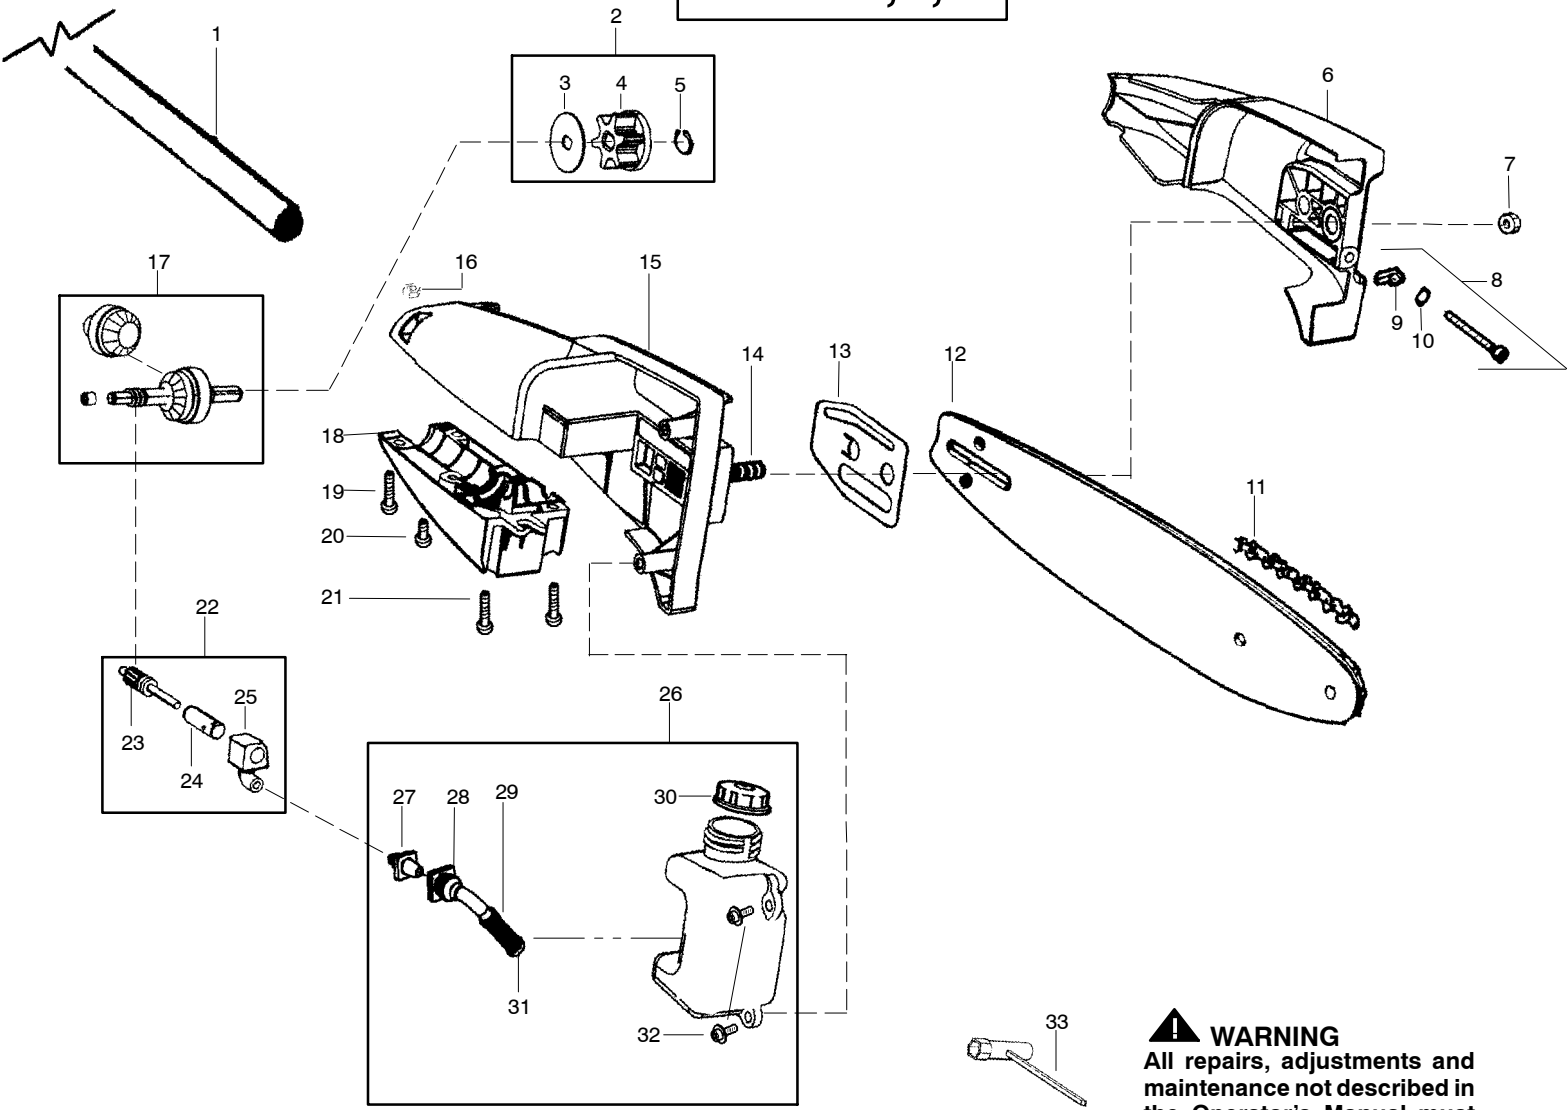

TYPE 1,2,3

⚠ WARNING
All repairs, adjustments and maintenance not described in the Operator's Manual must be performed by qualified service personnel.

Ref.	Part No.	Description	Ref.	Part No.	Description	Ref.	Part No.	Description
1.	545008090	Assy-Driveshaft	14.	530016133	Bolt-Bar	27.	530056524	Fitting-Oil Line
2.	530071647	Kit-Sprocket Assy. (incl. 3,4,5)	15.	530056513	Hsg.-Upper (incl. #14)	28.	530021160	Intake-Oil Line
3.	530056521	Washer	16.	530016284	Nut	29.	530037821	Filter-Oil
4.	530056520	Sprocket	17.	530071646	Kit-Gear Assy	30.	530053072	Cap-Oil
5.	530056563	Retainer-Sprocket	18.	530056514	Hsg.-Lower	31.	530030189	Plug-Oil Filter
6.	530057100	Assy-Bar Clamp (incl. #8)	19.	530016312	Screw	32.	530015843	Screw
7.	530015917	Nut-Bar Mounting	20.	530015805	Screw-Align	33.	530031163	Wrench-Bar
8.	530069611	Kit-Bar Adjust (incl. 9,10)	21.	530015886	Screw			
9.	530015826	Pin-Bar Adjust	22.	530071645	Kit-Oil Assy (incl. 23,24,25)			
10.	530038593	Retainer-Bar Adjust	23.	530053764	Assy-Gear Plunger			
11.	952051549	Accy.-Chain-8"	24.	530053765	Barrel			
12.	530044908	Bar-8"	25.	530056522	Block-Oil			
13.	530056523	Plate-Bar pad	26.	530056528	Assy-Oil Tank (incl. 27,28,29,30,31)			

✓ = NEW PART NUMBER FOR THIS IPL

★ = REFER TO THE SERVICE REFERENCE INDICATED FOR MORE INFORMATION. (LOCATED AT END OF IPL)