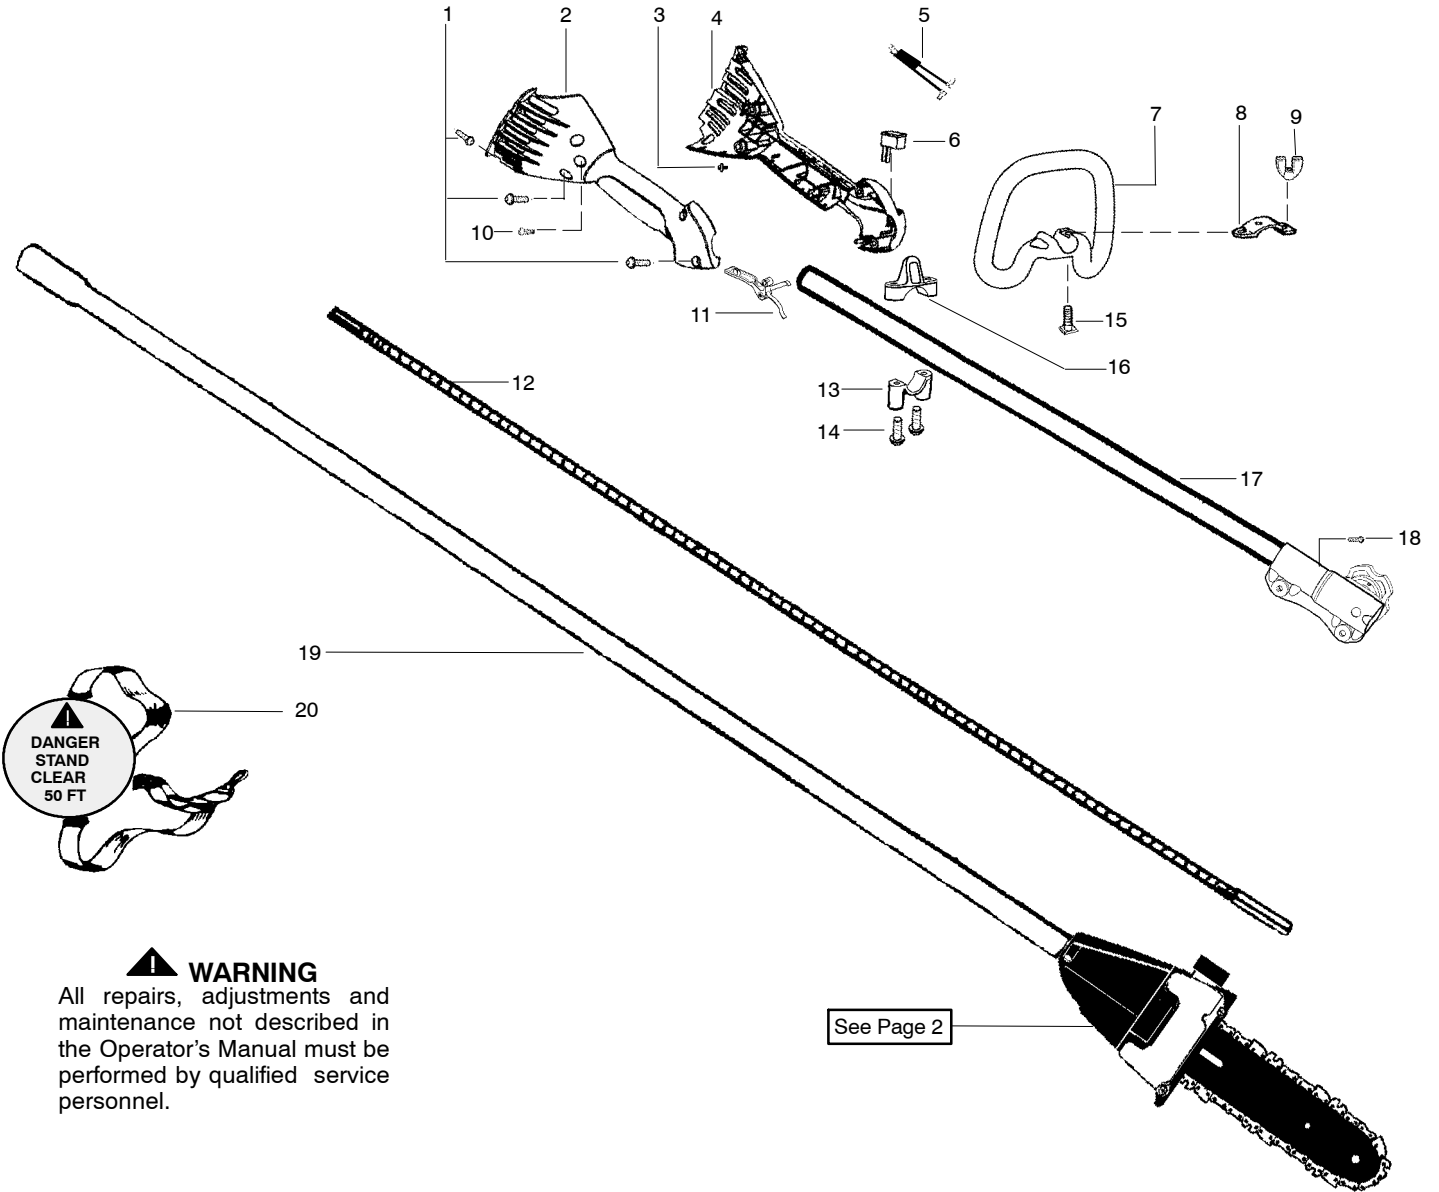

TYPE 1,2

⚠ WARNING
All repairs, adjustments and maintenance not described in the Operator's Manual must be performed by qualified service personnel.

Ref.	Part No.	Description	Ref.	Part No.	Description	Ref.	Part No.	Description
1.	530015886	Screw	11.	530058759	Trigger-Throttle			
2.	530057983	Hsg.-Throttle right	12.	530056570	Flex-Lower			Not Shown
3.	530016326	Screw-Cable Ret.	13.	530057987	Clamp-Lower			
4.	530057984	Hsg.-Throttle left	14.	530015940	Screw			
5.	530058843	Assy-Wire	15.	530015820	Bolt		545186747	Manual
6.	530069572	Kit-Switch	16.	530057986	Clamp-Upper		↙ 545003066	Decal-Warning
7.	530059101	Assy-Handle (Incl. 8,9,15)	17.	530071936	Kit-Upper Shaft		530150031	Att. - Hanger
8.	530059185	Clamp-Handle	18.	530016344	Screw		↙ 545167703	Decal-Upper Shaft
9.	530016152	Wingnut	19.	↙ 545008090	Assy-Driveshaft		530031159	Wrench-Hex(5/32)
10.	530015805	Screw-Align	20.	530094408	Assy-Shoulder Strap			

See Page 2

Ref.	Part No.	Description	Ref.	Part No.	Description	Ref.	Part No.	Description
2.	530015886	Screw	11.	530058759	Trigger-Throttle			
2.	530057983	Hsg.-Throttle right	12.	530056570	Flex-Lower			Not Shown
3.	530016326	Screw-Cable Ret.	13.	530057987	Clamp-Lower			
4.	530057984	Hsg.-Throttle left	14.	530015940	Screw			
5.	530058843	Assy-Wire	15.	530015820	Bolt	✓	545177333	Manual
6. ✓	530071356	Kit-Switch	16.	530057986	Clamp-Upper	✓	545003066	Decal-Warning
7.	530059101	Assy-Handle	17.	530071936	Kit-Upper Shaft		530150031	Att. - Hanger
		(Incl. 8,9,15)	18.	530016344	Screw	✓	545167703	Decal-Upper Shaft
8.	530059185	Clamp-Handle	19. ✓	545008090	Assy-Driveshaft		530031159	Wrench-Hex(5/32)
9.	530016152	Wingnut	20.	530094408	Assy-Shoulder Strap			
10.	530015805	Screw-Align						